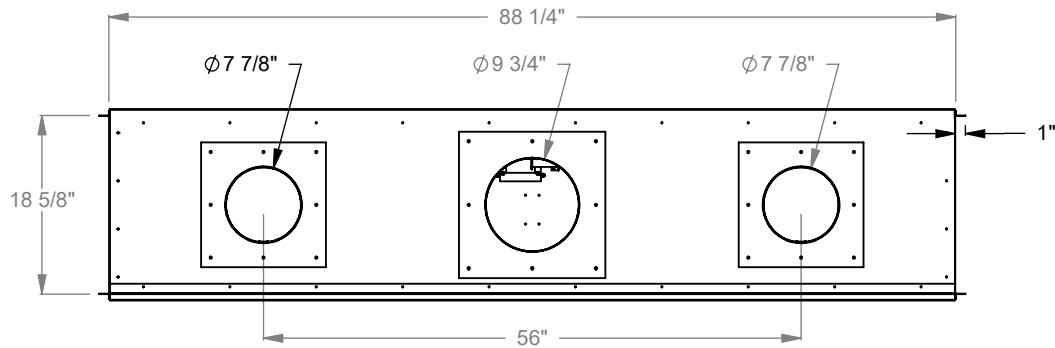

PC736
Prodigy Single Sided
COOL-Pack Top Intake

NOTE	UNLESS OTHERWISE SPECIFIED	DATE
PRODIGY SERIES UNITS ARE EQUIPPED WITH MULTI-COLOR LED UPLIGHTING.	DIMENSIONS ARE IN INCHES TOLERANCES: FRACTIONAL $\pm 1/8"$	01/29/2021

MONTIGO
the art of fireplaces
www.montigo.com