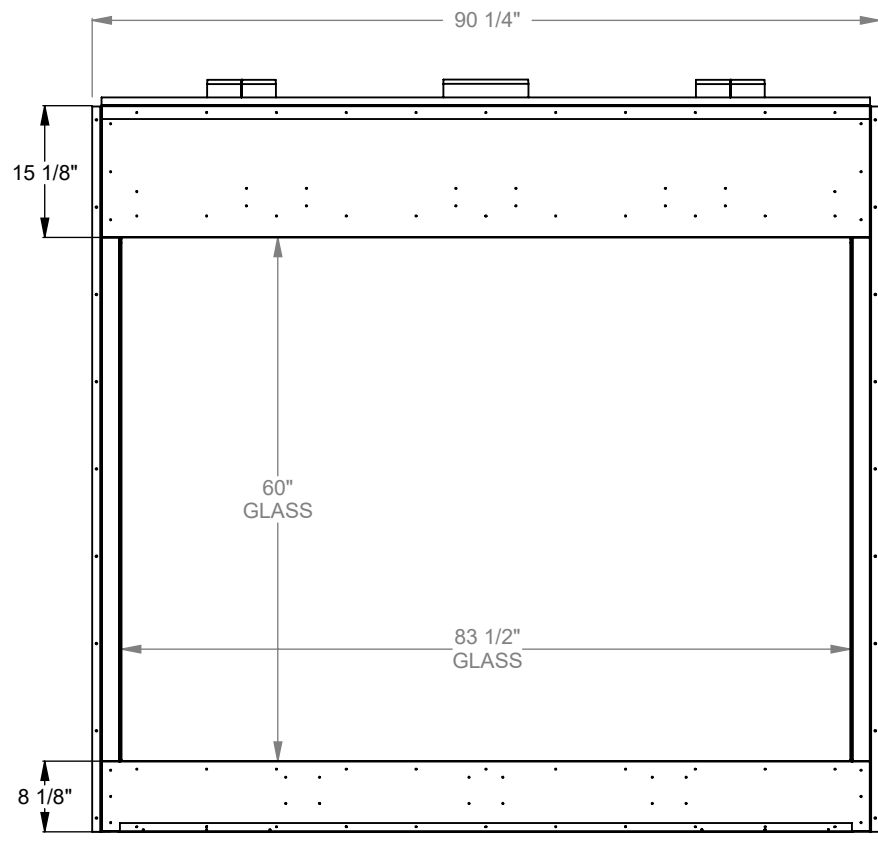

PC760
Prodigy Single Sided
COOL-Pack Top Intake

NOTE	UNLESS OTHERWISE SPECIFIED	DATE
PRODIGY SERIES UNITS ARE EQUIPPED WITH MULTI-COLOR LED UPLIGHTING.	DIMENSIONS ARE IN INCHES TOLERANCES: FRACTIONAL ± 1/8"	01/29/2021

MONTIGO
the art of fireplaces
www.montigo.com