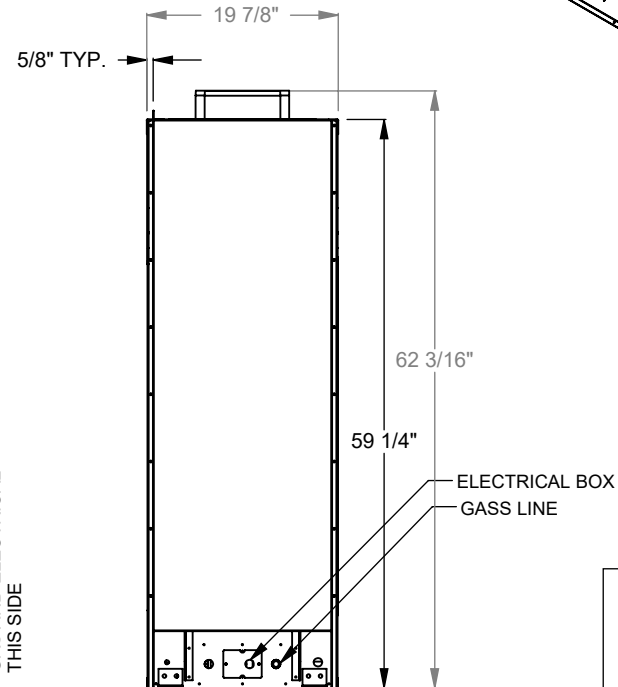

PC736
Prodigy Single Sided
COOL-Pack Top Intake

NOTE	UNLESS OTHERWISE SPECIFIED	DATE
PRODIGY SERIES UNITS ARE EQUIPPED WITH MULTI-COLOR LED UPLIGHTING.	DIMENSIONS ARE IN INCHES TOLERANCES: FRACTIONAL $\pm 1/8"$	01/29/2021

MONTIGO
the art of fireplaces
www.montigo.com