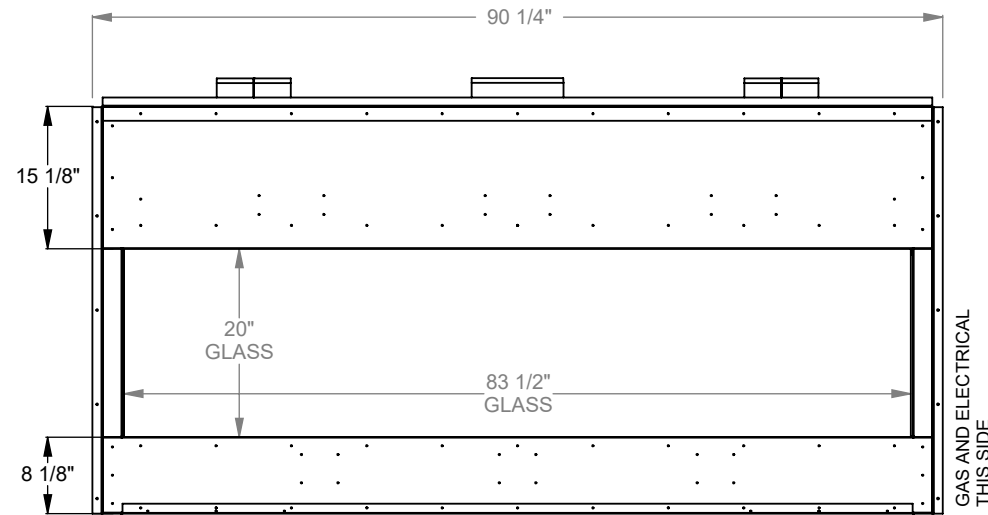

GAS AND ELECTRICAL
THIS SIDE

PC712
Prodigy Single Sided
COOL-Pack Top Intake

NOTE

PRODIGY SERIES UNITS ARE EQUIPPED WITH MULTI-COLOR LED UPLIGHTING.

UNLESS OTHERWISE SPECIFIED

DIMENSIONS ARE IN INCHES
TOLERANCES: FRACTIONAL $\pm 1/8"$

DATE

01/29/2021

MONTIGO
the art of fireplaces
www.montigo.com

PC720
 Prodigy Single Sided
 COOL-Pack Top Intake

NOTE	UNLESS OTHERWISE SPECIFIED	DATE
PRODIGY SERIES UNITS ARE EQUIPPED WITH MULTI-COLOR LED UPLIGHTING.	DIMENSIONS ARE IN INCHES TOLERANCES: FRACTIONAL $\pm 1/8"$	01/29/2021
 the art of fireplaces www.montigo.com		

PC730
 Prodigy Single Sided
 COOL-Pack Top Intake

NOTE	UNLESS OTHERWISE SPECIFIED	DATE
PRODIGY SERIES UNITS ARE EQUIPPED WITH MULTI-COLOR LED UPLIGHTING.	DIMENSIONS ARE IN INCHES TOLERANCES: FRACTIONAL $\pm 1/8"$	01/29/2021