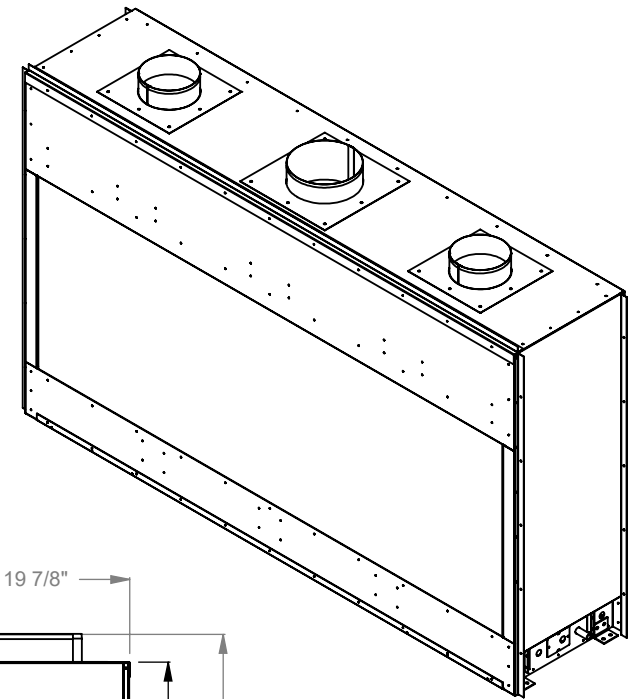

GAS AND ELECTRICAL
THIS SIDE

PC712
Prodigy Single Sided
COOL-Pack Top Intake

NOTE

PRODIGY SERIES UNITS ARE EQUIPPED WITH MULTI-COLOR LED UPLIGHTING.

UNLESS OTHERWISE SPECIFIED

DIMENSIONS ARE IN INCHES
TOLERANCES: FRACTIONAL $\pm 1/8"$

PC730
 Prodigy Single Sided
 COOL-Pack Top Intake

NOTE	UNLESS OTHERWISE SPECIFIED	DATE
PRODIGY SERIES UNITS ARE EQUIPPED WITH MULTI-COLOR LED UPLIGHTING.	DIMENSIONS ARE IN INCHES TOLERANCES: FRACTIONAL $\pm 1/8"$	01/29/2021