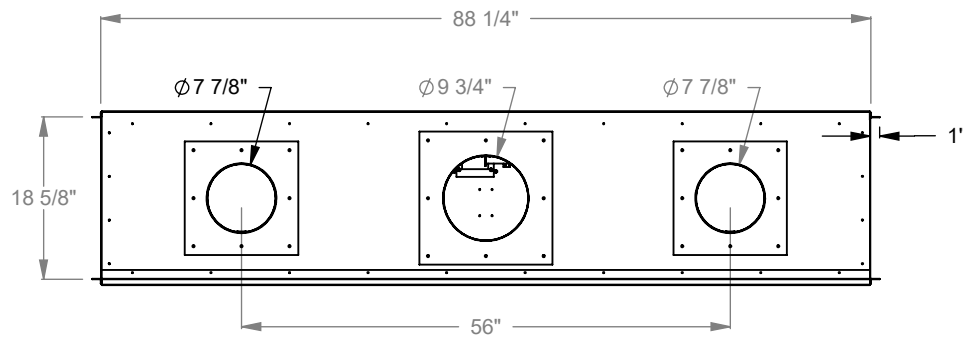

PC760
Prodigy Single Sided
COOL-Pack Top Intake

NOTE	UNLESS OTHERWISE SPECIFIED	DATE
PRODIGY SERIES UNITS ARE EQUIPPED WITH MULTI-COLOR LED UPLIGHTING.	DIMENSIONS ARE IN INCHES TOLERANCES: FRACTIONAL ± 1/8"	01/29/2021

MONTIGO
the art of fireplaces
www.montigo.com