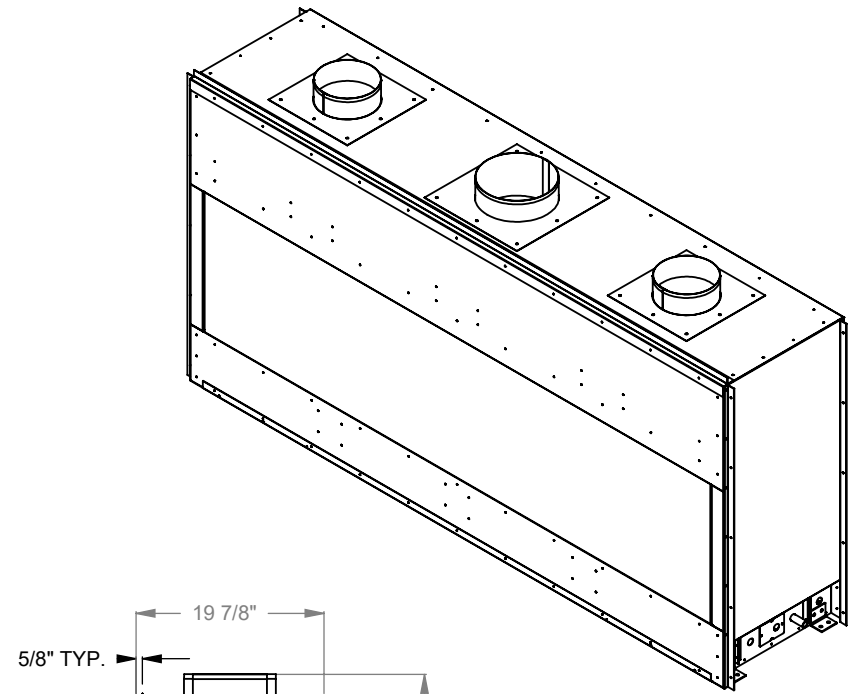

PC720
Prodigy Single Sided
COOL-Pack Top Intake

NOTE	UNLESS OTHERWISE SPECIFIED	DATE
PRODIGY SERIES UNITS ARE EQUIPPED WITH MULTI-COLOR LED UPLIGHTING.	DIMENSIONS ARE IN INCHES TOLERANCES: FRACTIONAL $\pm 1/8"$	01/29/2021
  the art of fireplaces www.montigo.com