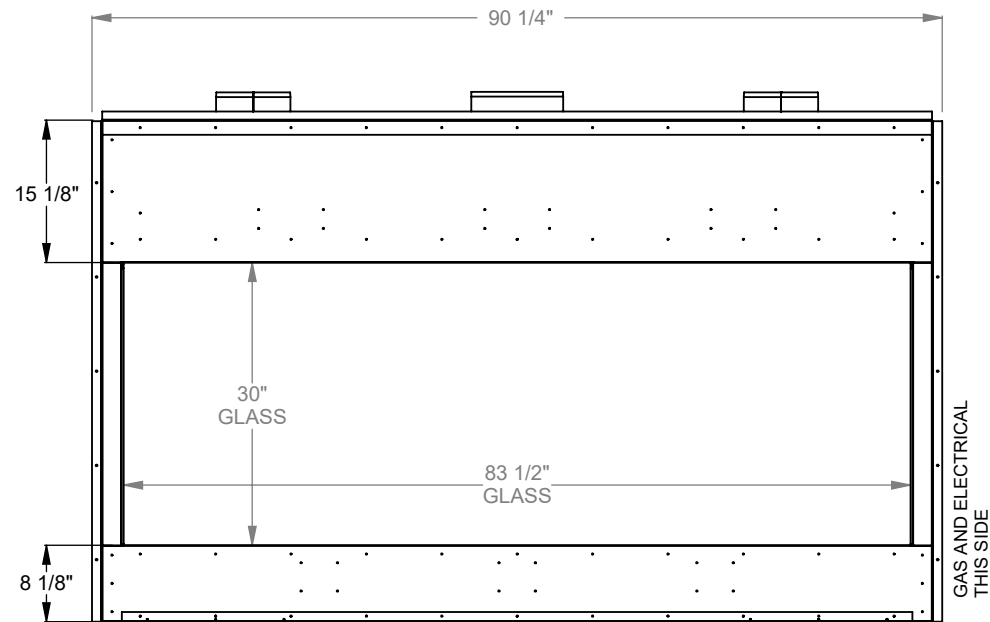

GAS AND ELECTRICAL
THIS SIDE

PC712
Prodigy Single Sided
COOL-Pack Top Intake

NOTE

PRODIGY SERIES UNITS ARE EQUIPPED WITH MULTI-COLOR LED UPLIGHTING.

UNLESS OTHERWISE SPECIFIED

DIMENSIONS ARE IN INCHES
TOLERANCES: FRACTIONAL $\pm 1/8"$

DATE

01/29/2021

MONTIGO
the art of fireplaces
www.montigo.com

PC720
 Prodigy Single Sided
 COOL-Pack Top Intake

NOTE	UNLESS OTHERWISE SPECIFIED	DATE
PRODIGY SERIES UNITS ARE EQUIPPED WITH MULTI-COLOR LED UPLIGHTING.	DIMENSIONS ARE IN INCHES TOLERANCES: FRACTIONAL $\pm 1/8"$	01/29/2021
 the art of fireplaces www.montigo.com		

PC730
 Prodigy Single Sided
 COOL-Pack Top Intake

NOTE	UNLESS OTHERWISE SPECIFIED	DATE
PRODIGY SERIES UNITS ARE EQUIPPED WITH MULTI-COLOR LED UPLIGHTING.	DIMENSIONS ARE IN INCHES TOLERANCES: FRACTIONAL $\pm 1/8"$	01/29/2021