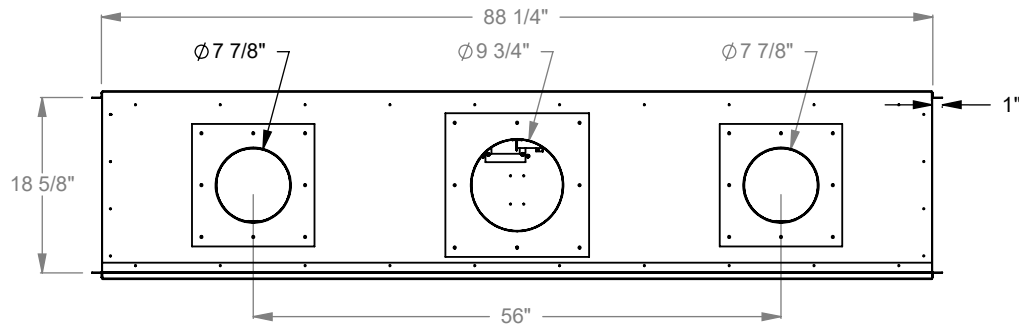

GAS AND ELECTRICAL
THIS SIDE

PC712
Prodigy Single Sided
COOL-Pack Top Intake

NOTE

PRODIGY SERIES UNITS ARE EQUIPPED WITH MULTI-COLOR LED UPLIGHTING.

UNLESS OTHERWISE SPECIFIED

DIMENSIONS ARE IN INCHES
TOLERANCES: FRACTIONAL $\pm 1/8"$

DATE

01/29/2021

MONTIGO
the art of fireplaces
www.montigo.com

PC720
 Prodigy Single Sided
 COOL-Pack Top Intake

NOTE	UNLESS OTHERWISE SPECIFIED	DATE
PRODIGY SERIES UNITS ARE EQUIPPED WITH MULTI-COLOR LED UPLIGHTING.	DIMENSIONS ARE IN INCHES TOLERANCES: FRACTIONAL $\pm 1/8"$	01/29/2021
 the art of fireplaces www.montigo.com		

PC730
 Prodigy Single Sided
 COOL-Pack Top Intake

NOTE	UNLESS OTHERWISE SPECIFIED	DATE
PRODIGY SERIES UNITS ARE EQUIPPED WITH MULTI-COLOR LED UPLIGHTING.	DIMENSIONS ARE IN INCHES TOLERANCES: FRACTIONAL $\pm 1/8"$	01/29/2021