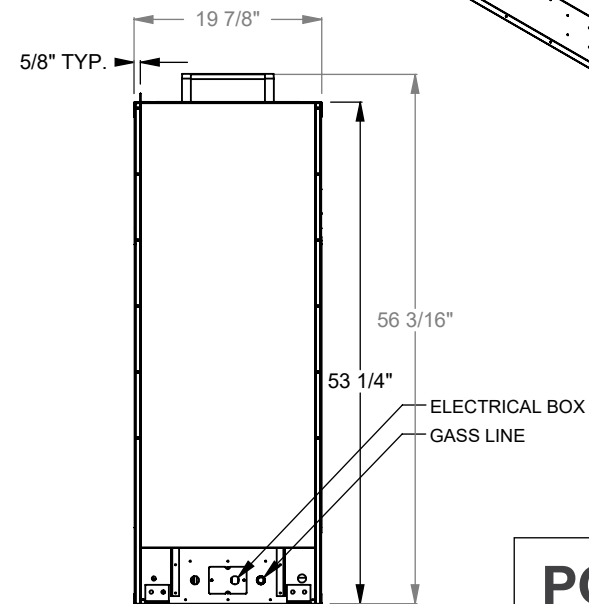

GAS AND ELECTRICAL
THIS SIDE

PC712
Prodigy Single Sided
COOL-Pack Top Intake

NOTE

PRODIGY SERIES UNITS ARE EQUIPPED WITH MULTI-COLOR LED UPLIGHTING.

UNLESS OTHERWISE SPECIFIED

DIMENSIONS ARE IN INCHES
TOLERANCES: FRACTIONAL $\pm 1/8"$

PC730
 Prodigy Single Sided
 COOL-Pack Top Intake

NOTE	UNLESS OTHERWISE SPECIFIED	DATE
PRODIGY SERIES UNITS ARE EQUIPPED WITH MULTI-COLOR LED UPLIGHTING.	DIMENSIONS ARE IN INCHES TOLERANCES: FRACTIONAL $\pm 1/8"$	01/29/2021