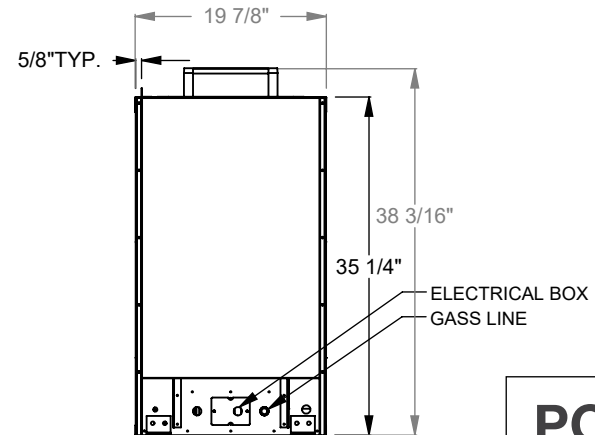

GAS AND ELECTRICAL
THIS SIDE

PC712
Prodigy Single Sided
COOL-Pack Top Intake

NOTE

PRODIGY SERIES UNITS ARE EQUIPPED WITH MULTI-COLOR LED UPLIGHTING.

UNLESS OTHERWISE SPECIFIED

DIMENSIONS ARE IN INCHES
TOLERANCES: FRACTIONAL $\pm 1/8"$

DATE

01/29/2021

MONTIGO
the art of fireplaces
www.montigo.com

PC720
 Prodigy Single Sided
 COOL-Pack Top Intake

NOTE	UNLESS OTHERWISE SPECIFIED	DATE
PRODIGY SERIES UNITS ARE EQUIPPED WITH MULTI-COLOR LED UPLIGHTING.	DIMENSIONS ARE IN INCHES TOLERANCES: FRACTIONAL $\pm 1/8"$	01/29/2021
 the art of fireplaces www.montigo.com		

PC730
 Prodigy Single Sided
 COOL-Pack Top Intake

NOTE	UNLESS OTHERWISE SPECIFIED	DATE
PRODIGY SERIES UNITS ARE EQUIPPED WITH MULTI-COLOR LED UPLIGHTING.	DIMENSIONS ARE IN INCHES TOLERANCES: FRACTIONAL $\pm 1/8"$	01/29/2021