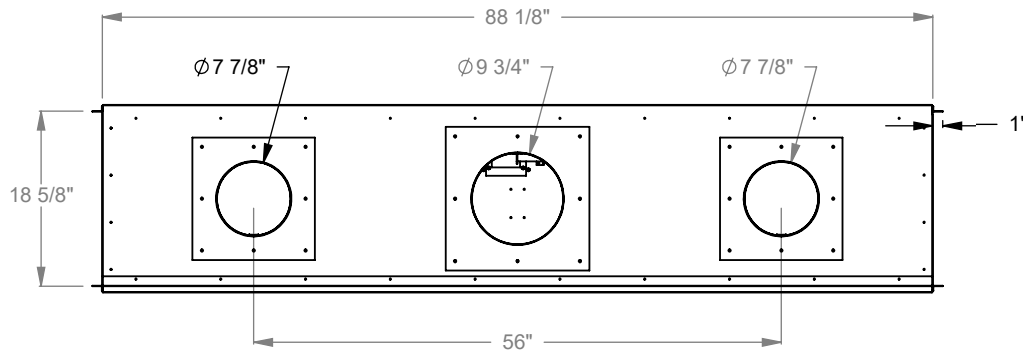

GAS AND ELECTRICAL
THIS SIDE

PC712
Prodigy Single Sided
COOL-Pack Top Intake

NOTE

PRODIGY SERIES UNITS ARE EQUIPPED WITH MULTI-COLOR LED UPLIGHTING.

UNLESS OTHERWISE SPECIFIED

DIMENSIONS ARE IN INCHES
TOLERANCES: FRACTIONAL $\pm 1/8"$

DATE

01/29/2021

MONTIGO
the art of fireplaces
www.montigo.com

PC720
 Prodigy Single Sided
 COOL-Pack Top Intake

NOTE	UNLESS OTHERWISE SPECIFIED	DATE
PRODIGY SERIES UNITS ARE EQUIPPED WITH MULTI-COLOR LED UPLIGHTING.	DIMENSIONS ARE IN INCHES TOLERANCES: FRACTIONAL $\pm 1/8"$	01/29/2021
 the art of fireplaces www.montigo.com		

PC730
 Prodigy Single Sided
 COOL-Pack Top Intake

NOTE	UNLESS OTHERWISE SPECIFIED	DATE
PRODIGY SERIES UNITS ARE EQUIPPED WITH MULTI-COLOR LED UPLIGHTING.	DIMENSIONS ARE IN INCHES TOLERANCES: FRACTIONAL $\pm 1/8"$	01/29/2021