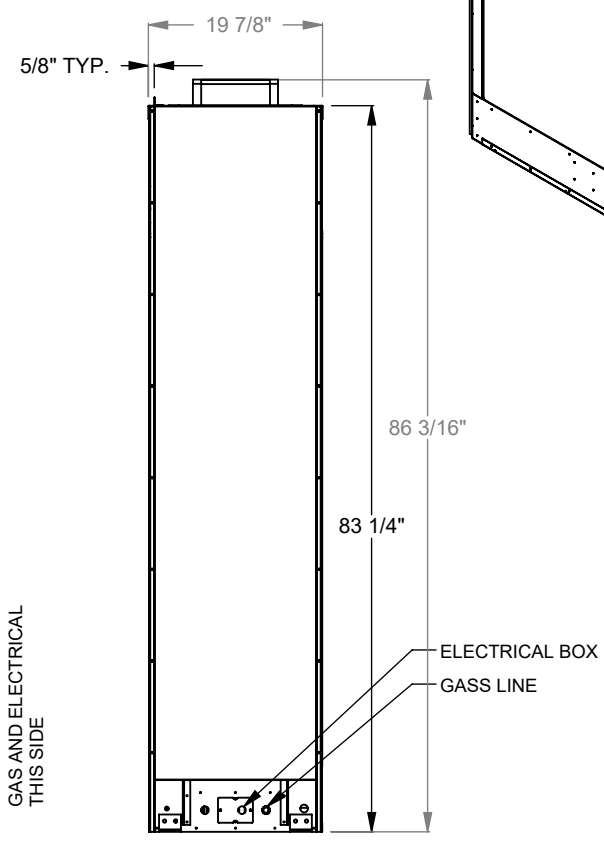

PC760
Prodigy Single Sided
COOL-Pack Top Intake

NOTE	UNLESS OTHERWISE SPECIFIED	DATE
PRODIGY SERIES UNITS ARE EQUIPPED WITH MULTI-COLOR LED UPLIGHTING.	DIMENSIONS ARE IN INCHES TOLERANCES: FRACTIONAL ± 1/8"	01/29/2021

MONTIGO
the art of fireplaces
www.montigo.com