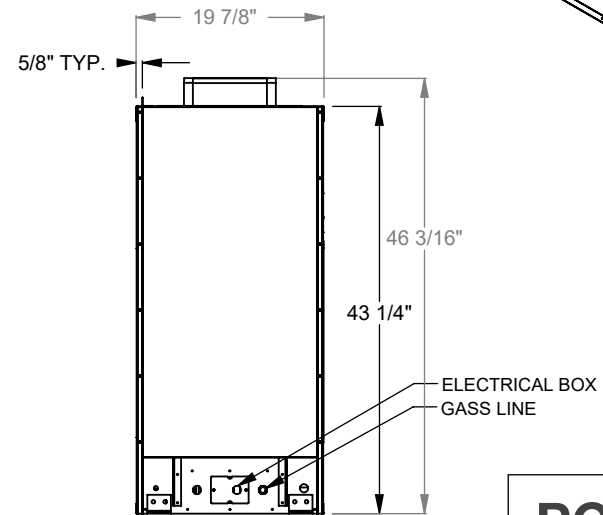

GAS AND ELECTRICAL
THIS SIDE

PC712
Prodigy Single Sided
COOL-Pack Top Intake

NOTE

PRODIGY SERIES UNITS ARE EQUIPPED WITH MULTI-COLOR LED UPLIGHTING.

UNLESS OTHERWISE SPECIFIED

DIMENSIONS ARE IN INCHES
TOLERANCES: FRACTIONAL $\pm 1/8"$

DATE

01/29/2021

MONTIGO
the art of fireplaces
www.montigo.com

PC720
 Prodigy Single Sided
 COOL-Pack Top Intake

NOTE	UNLESS OTHERWISE SPECIFIED	DATE
PRODIGY SERIES UNITS ARE EQUIPPED WITH MULTI-COLOR LED UPLIGHTING.	DIMENSIONS ARE IN INCHES TOLERANCES: FRACTIONAL $\pm 1/8"$	01/29/2021
 the art of fireplaces www.montigo.com		

PC730
 Prodigy Single Sided
 COOL-Pack Top Intake

NOTE	UNLESS OTHERWISE SPECIFIED	DATE
PRODIGY SERIES UNITS ARE EQUIPPED WITH MULTI-COLOR LED UPLIGHTING.	DIMENSIONS ARE IN INCHES TOLERANCES: FRACTIONAL $\pm 1/8"$	01/29/2021