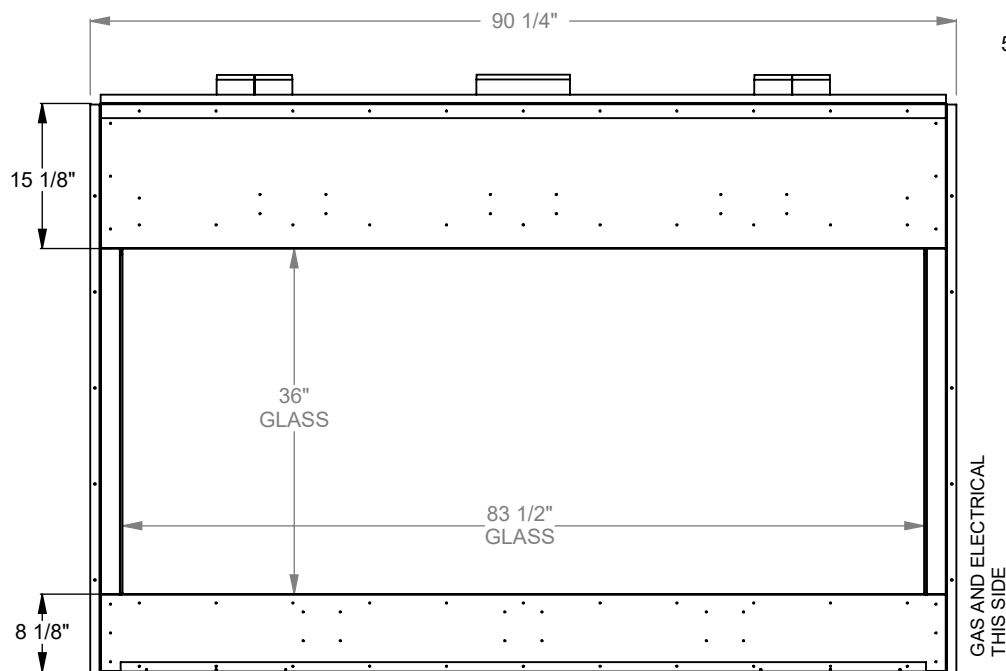

PC736
Prodigy Single Sided
COOL-Pack Top Intake

NOTE	UNLESS OTHERWISE SPECIFIED	DATE
PRODIGY SERIES UNITS ARE EQUIPPED WITH MULTI-COLOR LED UPLIGHTING.	DIMENSIONS ARE IN INCHES TOLERANCES: FRACTIONAL $\pm 1/8"$	01/29/2021

MONTIGO
the art of fireplaces
www.montigo.com