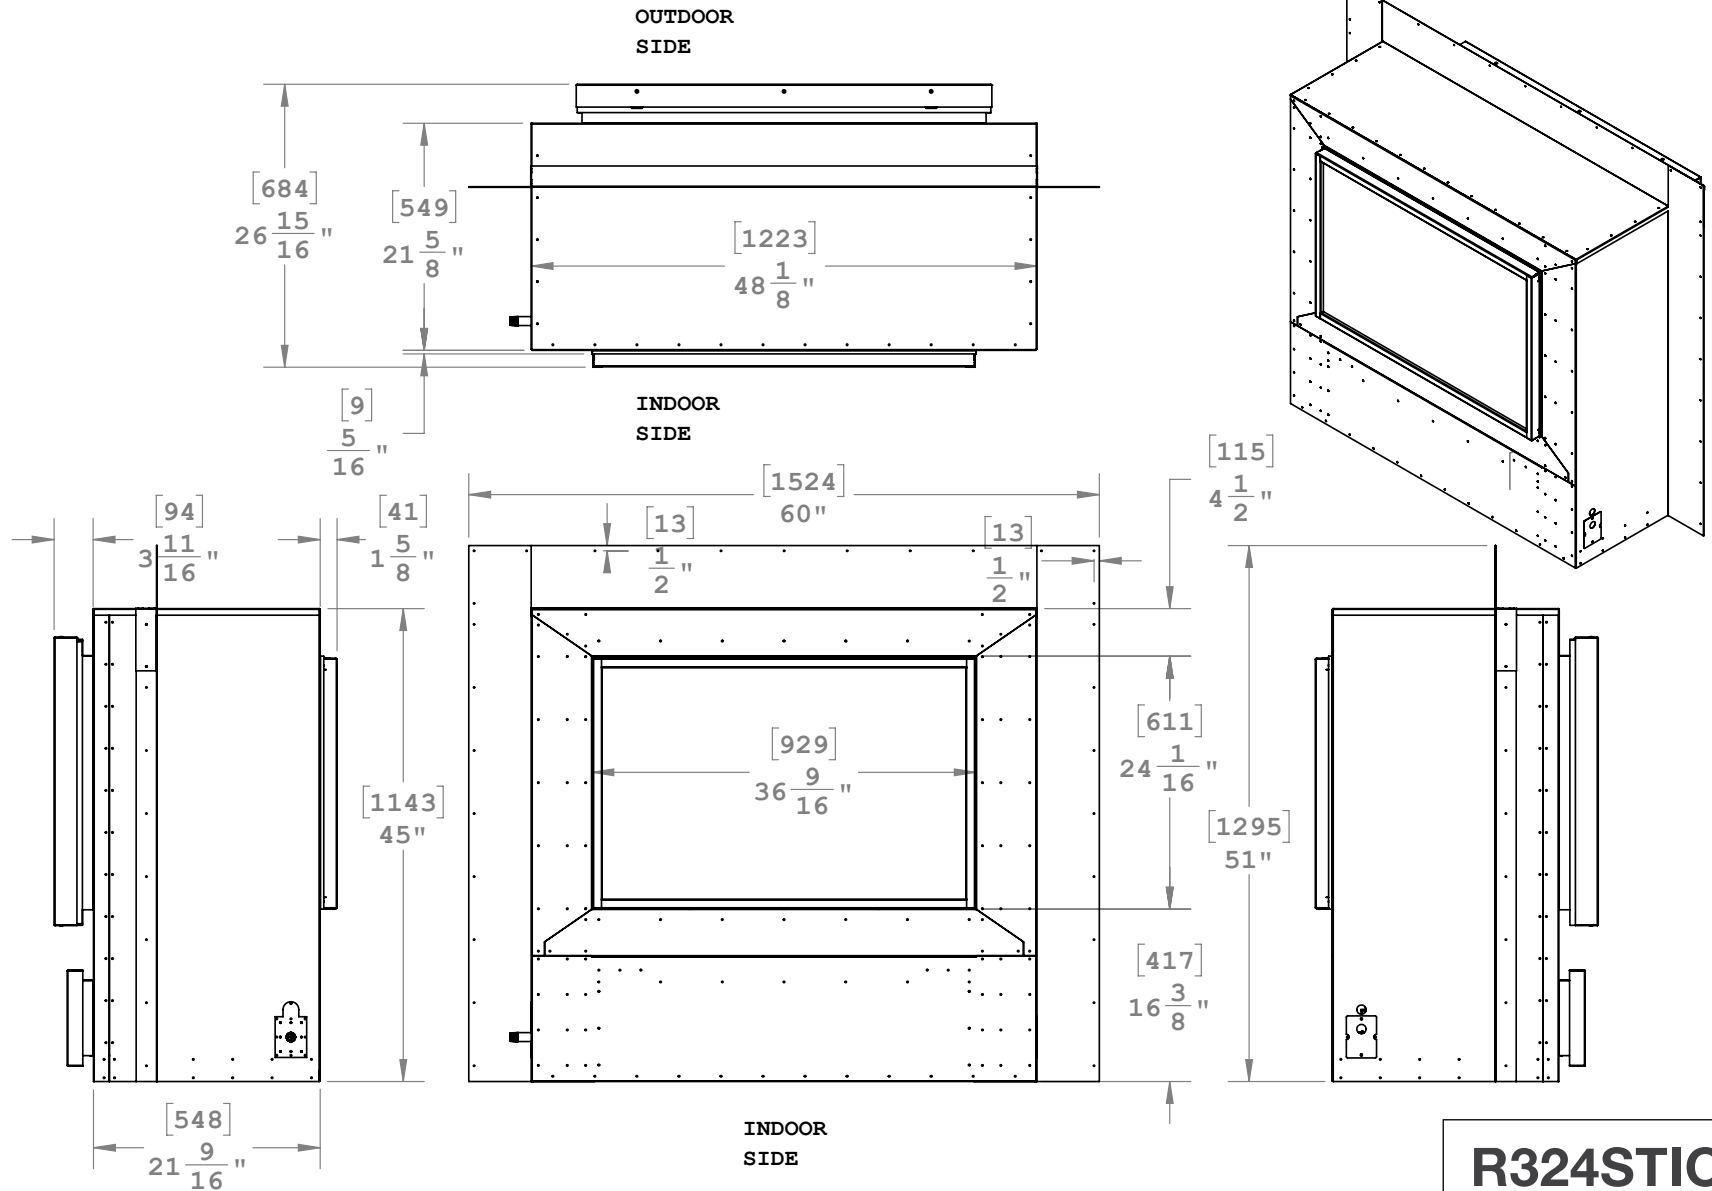

R324STIO

Exemplar

UNLESS OTHERWISE SPECIFIED	DATE
DIMENSIONS ARE IN INCHES TOLERANCES: FRACTIONAL ± 1/8"	02/16/2021
 www.montigo.com	

R324STIO
Exemplar

UNLESS OTHERWISE SPECIFIED	DATE
DIMENSIONS ARE IN INCHES TOLERANCES: FRACTIONAL $\pm 1/8$ "	02/16/2021