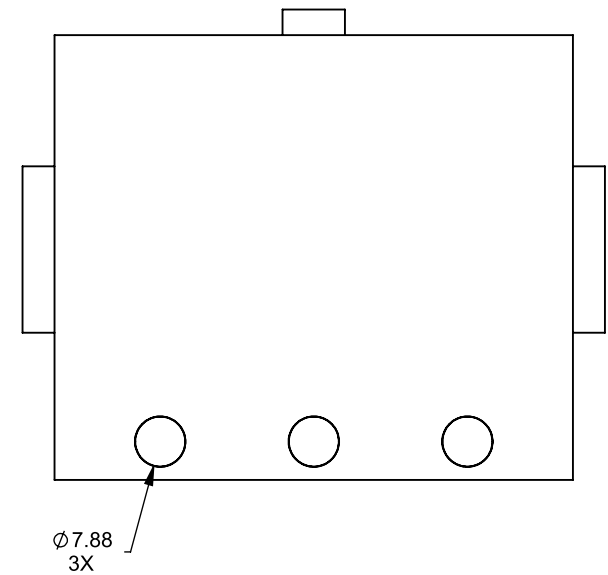

C720PRC
Power COOL-Pack
Rear Intake

**PRELIMINARY
DRAWING ONLY**

EXAMPLE CONFIGURATION

MONTIGO COMMERCIAL FIREPLACES ARE CUSTOM BUILT FOR EACH PROJECT. THIS DRAWING IS FOR REFERENCE ONLY.

FLUE AND AIR INTAKE SIZES ARE SUBJECT TO CHANGE DEPENDING ON VENT RUN.

UNLESS OTHERWISE SPECIFIED

DIMENSIONS ARE IN INCHES
TOLERANCES: FRACTIONAL $\pm 1/8"$

DATE

15/10/2020

MONTIGO
the art of **fireplaces**

www.montigo.com