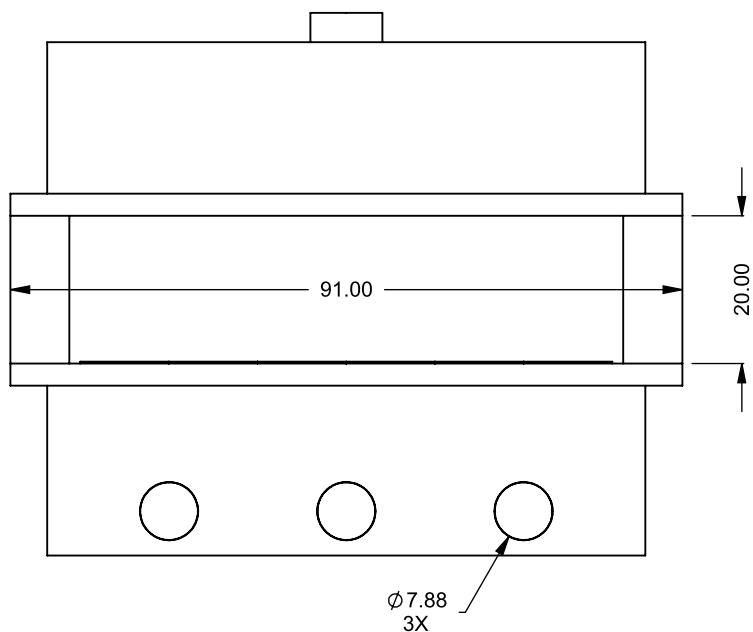

C720PRC
Power COOL-Pack
Front Intake

**PRELIMINARY
DRAWING ONLY**

EXAMPLE CONFIGURATION	UNLESS OTHERWISE SPECIFIED	DATE
MONTIGO COMMERCIAL FIREPLACES ARE CUSTOM BUILT FOR EACH PROJECT. THIS DRAWING IS FOR REFERENCE ONLY. FLUE AND AIR INTAKE SIZES ARE SUBJECT TO CHANGE DEPENDING ON VENT RUN.	DIMENSIONS ARE IN INCHES TOLERANCES: FRACTIONAL $\pm 1/8"$	15/10/2020

MONTIGO
the art of **fireplaces**
www.montigo.com