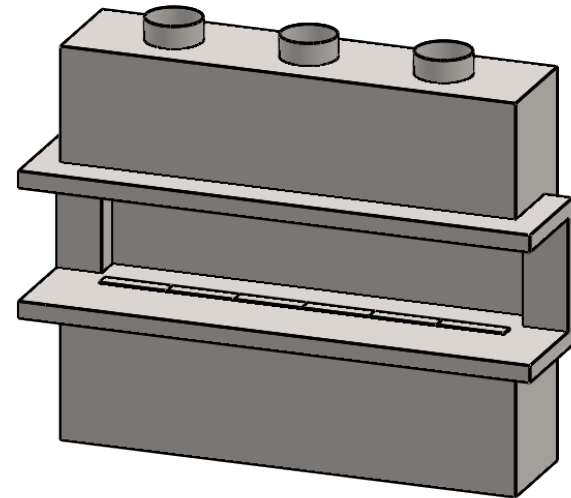

C720PRC
Power COOL-Pack
Top Intake

**PRELIMINARY
DRAWING ONLY**

EXAMPLE CONFIGURATION	UNLESS OTHERWISE SPECIFIED	DATE
MONTIGO COMMERCIAL FIREPLACES ARE CUSTOM BUILT FOR EACH PROJECT. THIS DRAWING IS FOR REFERENCE ONLY. FLUE AND AIR INTAKE SIZES ARE SUBJECT TO CHANGE DEPENDING ON VENT RUN.	DIMENSIONS ARE IN INCHES TOLERANCES: FRACTIONAL $\pm 1/8"$	15/10/2020

MONTIGO
the art of **fireplaces**
www.montigo.com