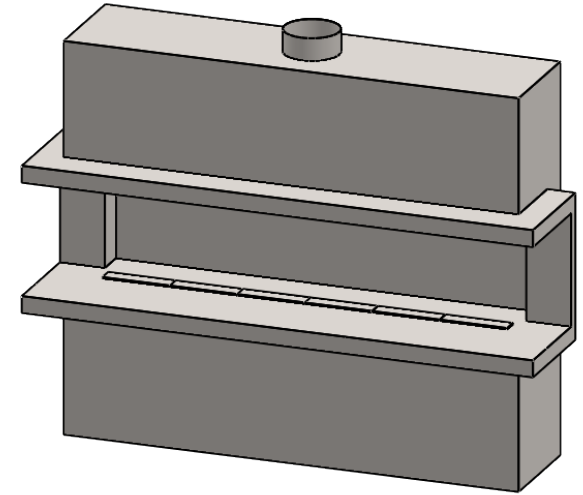

C720PRC
Power COOL-Pack
Rear Intake

**PRELIMINARY
DRAWING ONLY**

EXAMPLE CONFIGURATION

MONTIGO COMMERCIAL FIREPLACES ARE CUSTOM BUILT FOR EACH PROJECT. THIS DRAWING IS FOR REFERENCE ONLY.

FLUE AND AIR INTAKE SIZES ARE SUBJECT TO CHANGE DEPENDING ON VENT RUN.

UNLESS OTHERWISE SPECIFIED

DIMENSIONS ARE IN INCHES
TOLERANCES: FRACTIONAL $\pm 1/8"$

DATE

15/10/2020

MONTIGO
the art of **fireplaces**

www.montigo.com