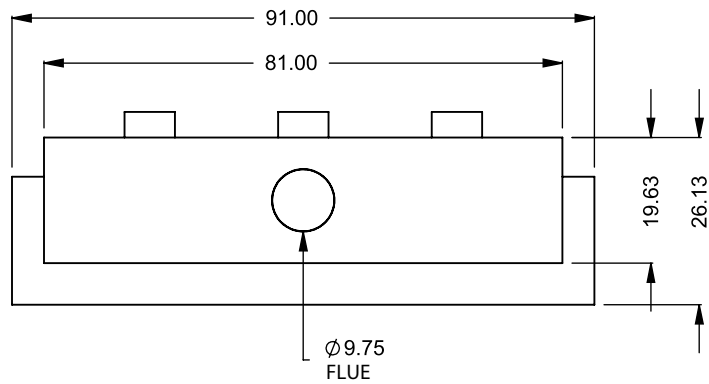

C720PRC
Power COOL-Pack
Rear Intake

**PRELIMINARY
DRAWING ONLY**

EXAMPLE CONFIGURATION

MONTIGO COMMERCIAL FIREPLACES ARE CUSTOM BUILT FOR EACH PROJECT. THIS DRAWING IS FOR REFERENCE ONLY.

FLUE AND AIR INTAKE SIZES ARE SUBJECT TO CHANGE DEPENDING ON VENT RUN.

UNLESS OTHERWISE SPECIFIED

DIMENSIONS ARE IN INCHES
TOLERANCES: FRACTIONAL $\pm 1/8"$

DATE

15/10/2020

MONTIGO
the art of **fireplaces**

www.montigo.com