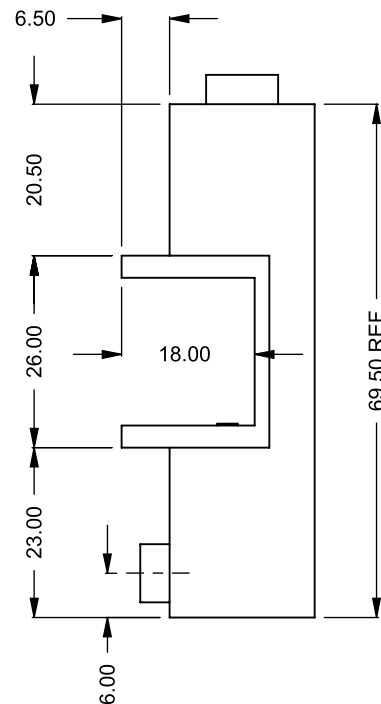

C720PRC
Power COOL-Pack
Front Intake

**PRELIMINARY
DRAWING ONLY**

EXAMPLE CONFIGURATION	UNLESS OTHERWISE SPECIFIED	DATE
MONTIGO COMMERCIAL FIREPLACES ARE CUSTOM BUILT FOR EACH PROJECT. THIS DRAWING IS FOR REFERENCE ONLY. FLUE AND AIR INTAKE SIZES ARE SUBJECT TO CHANGE DEPENDING ON VENT RUN.	DIMENSIONS ARE IN INCHES TOLERANCES: FRACTIONAL $\pm 1/8"$	15/10/2020

MONTIGO
the art of **fireplaces**
www.montigo.com