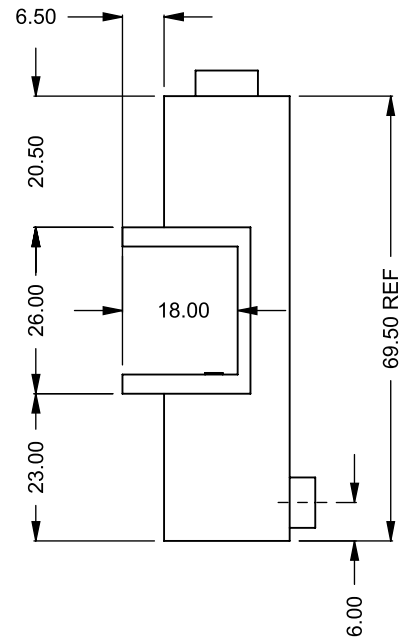

C720PRC
Power COOL-Pack
Rear Intake

**PRELIMINARY
DRAWING ONLY**

EXAMPLE CONFIGURATION

MONTIGO COMMERCIAL FIREPLACES ARE CUSTOM BUILT FOR EACH PROJECT. THIS DRAWING IS FOR REFERENCE ONLY.

FLUE AND AIR INTAKE SIZES ARE SUBJECT TO CHANGE DEPENDING ON VENT RUN.

UNLESS OTHERWISE SPECIFIED

DIMENSIONS ARE IN INCHES
TOLERANCES: FRACTIONAL $\pm 1/8"$

DATE

15/10/2020

MONTIGO
the art of **fireplaces**

www.montigo.com