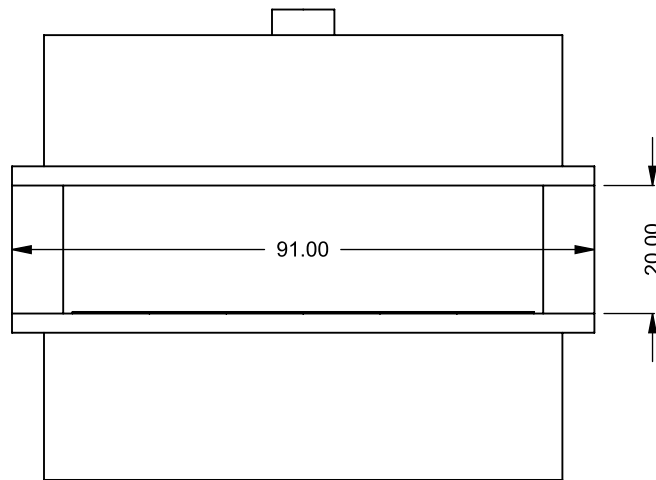

C720PRC
Power COOL-Pack
Rear Intake

**PRELIMINARY
DRAWING ONLY**

EXAMPLE CONFIGURATION

MONTIGO COMMERCIAL FIREPLACES ARE CUSTOM BUILT FOR EACH PROJECT. THIS DRAWING IS FOR REFERENCE ONLY.

FLUE AND AIR INTAKE SIZES ARE SUBJECT TO CHANGE DEPENDING ON VENT RUN.

UNLESS OTHERWISE SPECIFIED

DIMENSIONS ARE IN INCHES
TOLERANCES: FRACTIONAL $\pm 1/8"$

DATE

15/10/2020

MONTIGO
the art of **fireplaces**

www.montigo.com