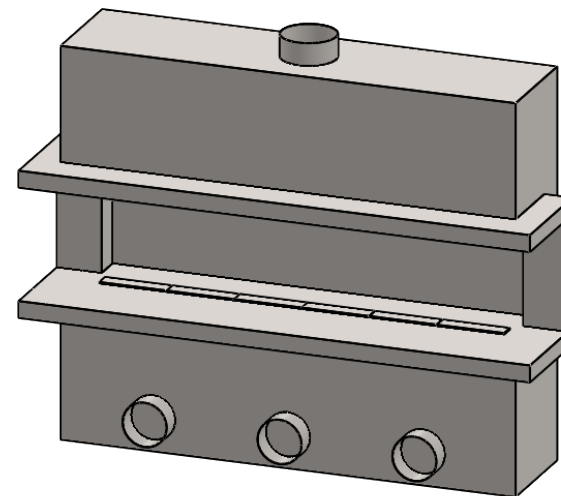

C720PRC
Power COOL-Pack
Front Intake

**PRELIMINARY
DRAWING ONLY**

EXAMPLE CONFIGURATION	UNLESS OTHERWISE SPECIFIED	DATE
MONTIGO COMMERCIAL FIREPLACES ARE CUSTOM BUILT FOR EACH PROJECT. THIS DRAWING IS FOR REFERENCE ONLY. FLUE AND AIR INTAKE SIZES ARE SUBJECT TO CHANGE DEPENDING ON VENT RUN.	DIMENSIONS ARE IN INCHES TOLERANCES: FRACTIONAL $\pm 1/8"$	15/10/2020

MONTIGO
the art of **fireplaces**
www.montigo.com