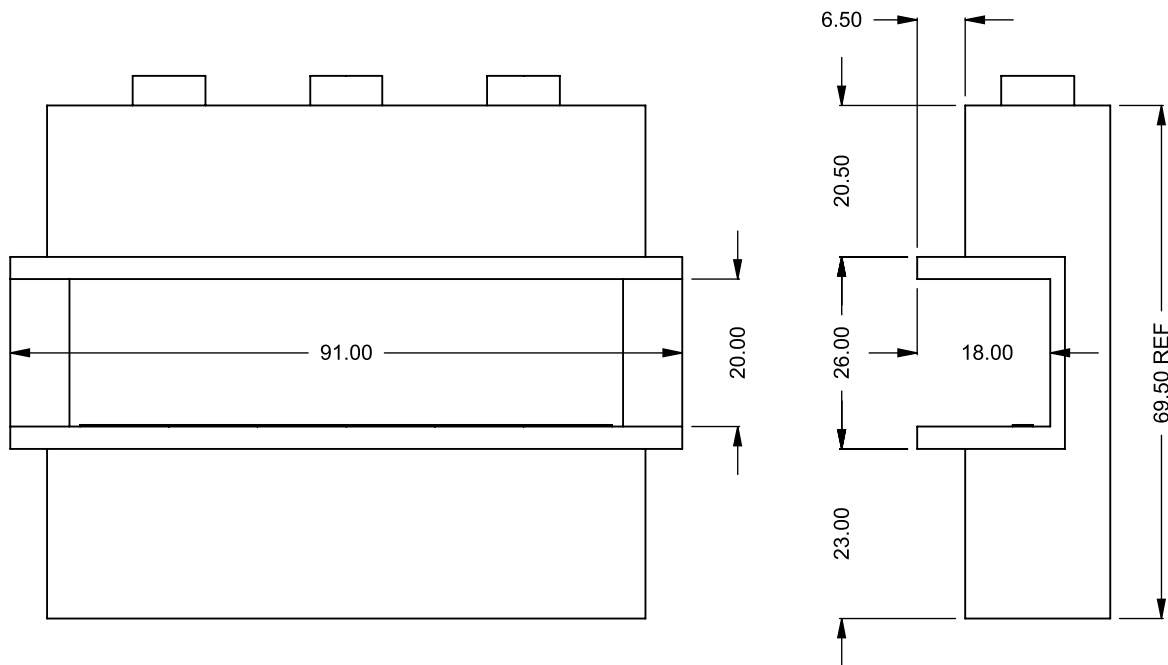

C720PRC
Power COOL-Pack
Top Intake

**PRELIMINARY
DRAWING ONLY**

EXAMPLE CONFIGURATION	UNLESS OTHERWISE SPECIFIED	DATE
MONTIGO COMMERCIAL FIREPLACES ARE CUSTOM BUILT FOR EACH PROJECT. THIS DRAWING IS FOR REFERENCE ONLY. FLUE AND AIR INTAKE SIZES ARE SUBJECT TO CHANGE DEPENDING ON VENT RUN.	DIMENSIONS ARE IN INCHES TOLERANCES: FRACTIONAL $\pm 1/8"$	15/10/2020

MONTIGO
the art of **fireplaces**
www.montigo.com