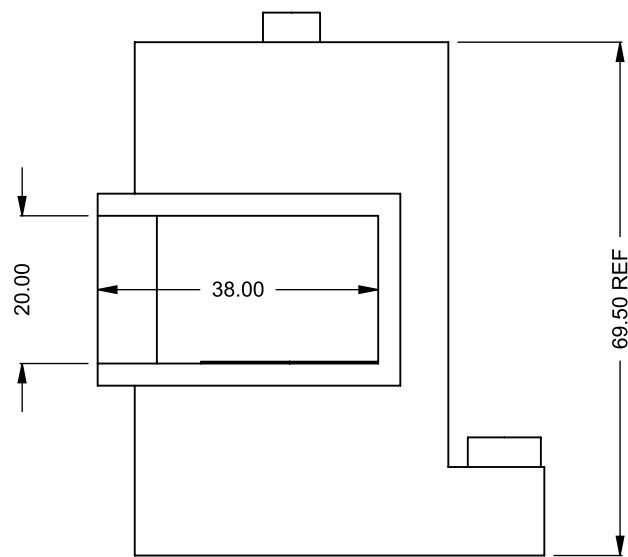

**PRELIMINARY
DRAWING ONLY**

EXAMPLE CONFIGURATION	UNLESS OTHERWISE SPECIFIED	DATE
MONTIGO COMMERCIAL FIREPLACES ARE CUSTOM BUILT FOR EACH PROJECT. THIS DRAWING IS FOR REFERENCE ONLY. FLUE AND AIR INTAKE SIZES ARE SUBJECT TO CHANGE DEPENDING ON VENT RUN.	DIMENSIONS ARE IN INCHES TOLERANCES: FRACTIONAL $\pm 1/8"$	15/10/2020

C320CL
Power COOL-Pack
One Side Right Intake

MONTIGO
the art of **fireplaces**
www.montigo.com