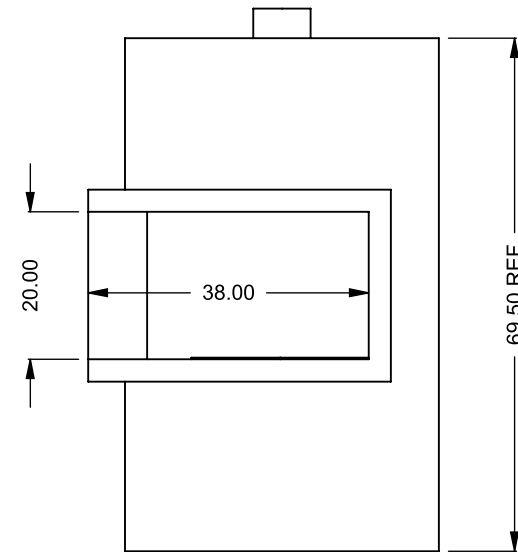

C320CL
Power COOL-Pack
Rear Intake

**PRELIMINARY
DRAWING ONLY**

EXAMPLE CONFIGURATION	UNLESS OTHERWISE SPECIFIED	DATE
MONTIGO COMMERCIAL FIREPLACES ARE CUSTOM BUILT FOR EACH PROJECT. THIS DRAWING IS FOR REFERENCE ONLY. FLUE AND AIR INTAKE SIZES ARE SUBJECT TO CHANGE DEPENDING ON VENT RUN.	DIMENSIONS ARE IN INCHES TOLERANCES: FRACTIONAL ± 1/8"	15/10/2020

MONTIGO
the art of **fireplaces**
www.montigo.com