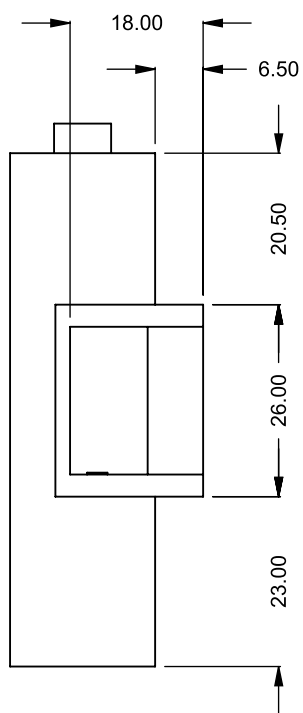

**PRELIMINARY
DRAWING ONLY**

EXAMPLE CONFIGURATION	UNLESS OTHERWISE SPECIFIED	DATE
MONTIGO COMMERCIAL FIREPLACES ARE CUSTOM BUILT FOR EACH PROJECT. THIS DRAWING IS FOR REFERENCE ONLY. FLUE AND AIR INTAKE SIZES ARE SUBJECT TO CHANGE DEPENDING ON VENT RUN.	DIMENSIONS ARE IN INCHES TOLERANCES: FRACTIONAL $\pm 1/8"$	15/10/2020

C320CL
Power COOL-Pack
One Side Right Intake

MONTIGO
the art of **fireplaces**
www.montigo.com