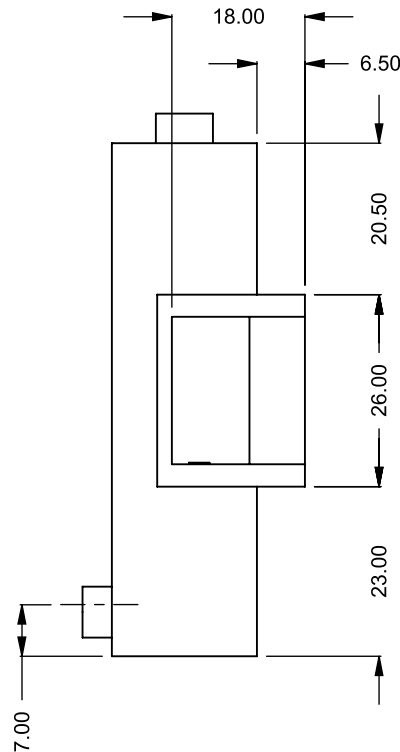

**C320CL**  
Power COOL-Pack  
**Bottom Intake**

**PRELIMINARY  
DRAWING ONLY** 

<b>EXAMPLE CONFIGURATION</b>	<b>UNLESS OTHERWISE SPECIFIED</b>	<b>DATE</b>
<p>MONTIGO COMMERCIAL FIREPLACES ARE CUSTOM BUILT FOR EACH PROJECT. THIS DRAWING IS FOR REFERENCE ONLY.</p> <p>FLUE AND AIR INTAKE SIZES ARE SUBJECT TO CHANGE DEPENDING ON VENT RUN.</p>	<p>DIMENSIONS ARE IN INCHES TOLERANCES: FRACTIONAL <math>\pm 1/8"</math></p>	<p>15/10/2020</p>

**MONTIGO**  
the art of **fireplaces**  
www.montigo.com

Ø6.88  
2X

**C320CL**  
Power COOL-Pack  
**Rear Intake**

**PRELIMINARY  
DRAWING ONLY** 

EXAMPLE CONFIGURATION	UNLESS OTHERWISE SPECIFIED	DATE
<p>MONTIGO COMMERCIAL FIREPLACES ARE CUSTOM BUILT FOR EACH PROJECT. THIS DRAWING IS FOR REFERENCE ONLY.</p> <p>FLUE AND AIR INTAKE SIZES ARE SUBJECT TO CHANGE DEPENDING ON VENT RUN.</p>	<p>DIMENSIONS ARE IN INCHES TOLERANCES: FRACTIONAL ± 1/8"</p>	<p>15/10/2020</p>