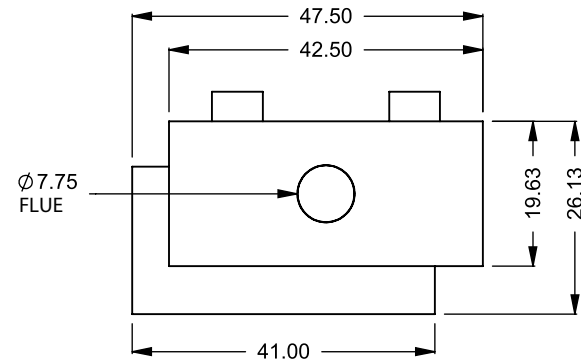

C320CL
Power COOL-Pack
Rear Intake

**PRELIMINARY
DRAWING ONLY**

EXAMPLE CONFIGURATION	UNLESS OTHERWISE SPECIFIED	DATE
MONTIGO COMMERCIAL FIREPLACES ARE CUSTOM BUILT FOR EACH PROJECT. THIS DRAWING IS FOR REFERENCE ONLY. FLUE AND AIR INTAKE SIZES ARE SUBJECT TO CHANGE DEPENDING ON VENT RUN.	DIMENSIONS ARE IN INCHES TOLERANCES: FRACTIONAL ± 1/8"	15/10/2020

MONTIGO
the art of **fireplaces**
www.montigo.com