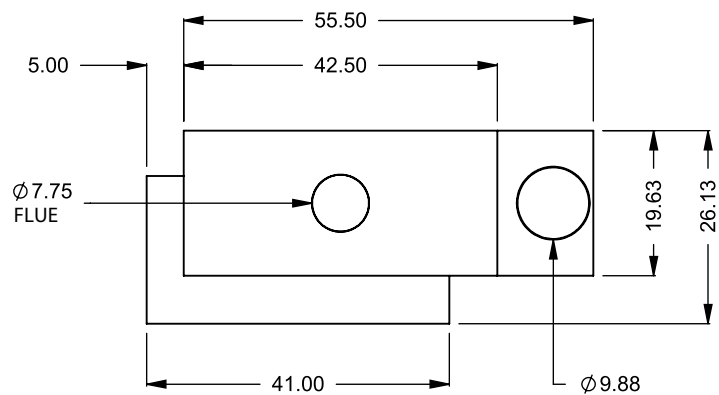

**PRELIMINARY
DRAWING ONLY**

EXAMPLE CONFIGURATION	UNLESS OTHERWISE SPECIFIED	DATE
MONTIGO COMMERCIAL FIREPLACES ARE CUSTOM BUILT FOR EACH PROJECT. THIS DRAWING IS FOR REFERENCE ONLY. FLUE AND AIR INTAKE SIZES ARE SUBJECT TO CHANGE DEPENDING ON VENT RUN.	DIMENSIONS ARE IN INCHES TOLERANCES: FRACTIONAL $\pm 1/8"$	15/10/2020

C320CL
Power COOL-Pack
One Side Right Intake

MONTIGO
the art of **fireplaces**
www.montigo.com