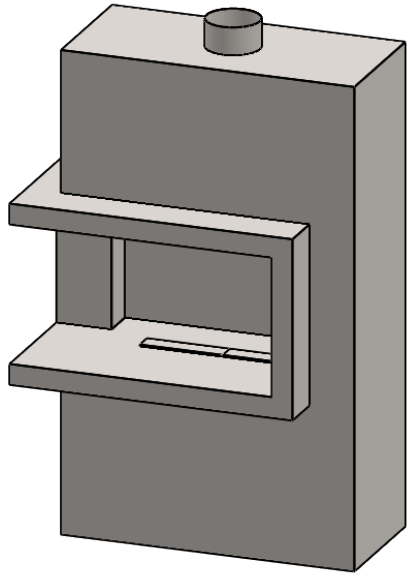

Ø6.88
2X

C320CL
Power COOL-Pack
Rear Intake

**PRELIMINARY
DRAWING ONLY**

EXAMPLE CONFIGURATION	UNLESS OTHERWISE SPECIFIED	DATE
MONTIGO COMMERCIAL FIREPLACES ARE CUSTOM BUILT FOR EACH PROJECT. THIS DRAWING IS FOR REFERENCE ONLY. FLUE AND AIR INTAKE SIZES ARE SUBJECT TO CHANGE DEPENDING ON VENT RUN.	DIMENSIONS ARE IN INCHES TOLERANCES: FRACTIONAL ± 1/8"	15/10/2020

MONTIGO
the art of **fireplaces**
www.montigo.com