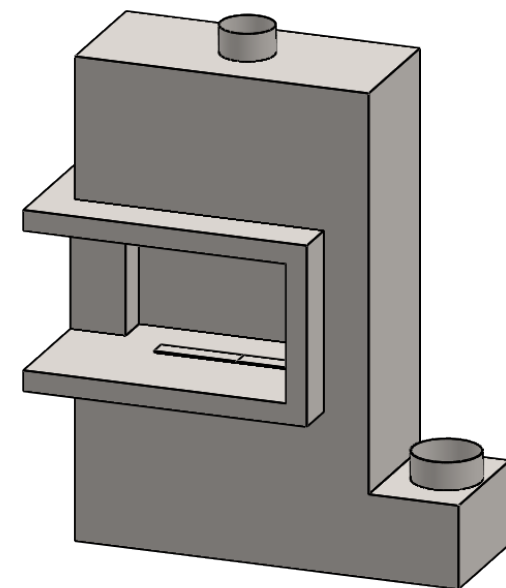

**PRELIMINARY
DRAWING ONLY**

EXAMPLE CONFIGURATION	UNLESS OTHERWISE SPECIFIED	DATE
MONTIGO COMMERCIAL FIREPLACES ARE CUSTOM BUILT FOR EACH PROJECT. THIS DRAWING IS FOR REFERENCE ONLY. FLUE AND AIR INTAKE SIZES ARE SUBJECT TO CHANGE DEPENDING ON VENT RUN.	DIMENSIONS ARE IN INCHES TOLERANCES: FRACTIONAL $\pm 1/8"$	15/10/2020

C320CL
Power COOL-Pack
One Side Right Intake

MONTIGO
the art of **fireplaces**
www.montigo.com