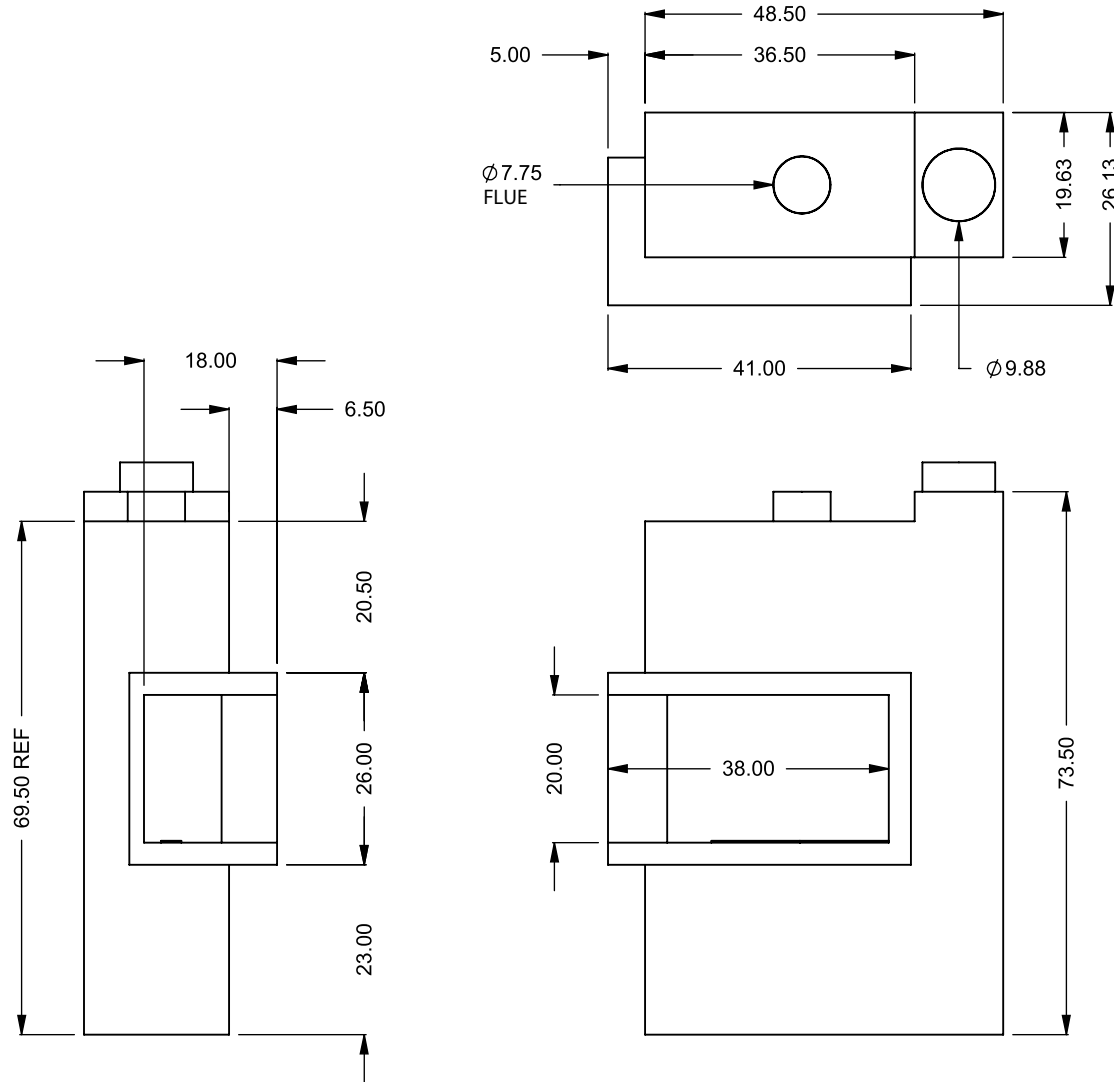

C320CL
Power COOL-Pack
Top One Side Right Intake

**PRELIMINARY
DRAWING ONLY**

EXAMPLE CONFIGURATION	UNLESS OTHERWISE SPECIFIED	DATE
MONTIGO COMMERCIAL FIREPLACES ARE CUSTOM BUILT FOR EACH PROJECT. THIS DRAWING IS FOR REFERENCE ONLY. FLUE AND AIR INTAKE SIZES ARE SUBJECT TO CHANGE DEPENDING ON VENT RUN.	DIMENSIONS ARE IN INCHES TOLERANCES: FRACTIONAL $\pm 1/8"$	15/10/2020

MONTIGO
the art of fireplaces®
www.montigo.com