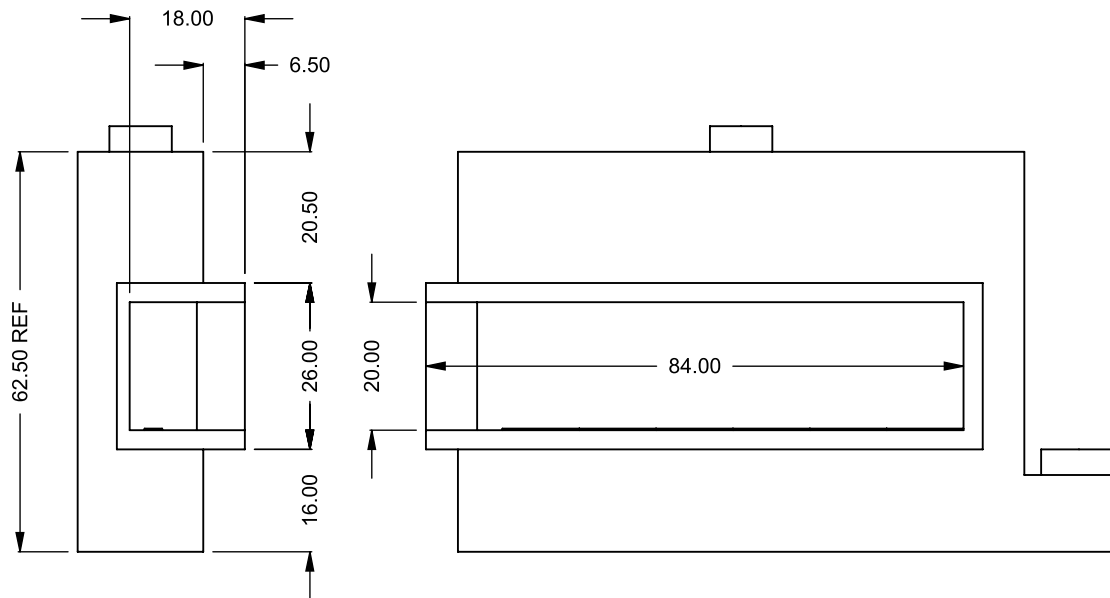

MONTIGO
the art of fireplaces®
www.montigo.com

C720CL
 COOL-Pack
 One Side Right Intake

**PRELIMINARY
 DRAWING ONLY** 

EXAMPLE CONFIGURATION	UNLESS OTHERWISE SPECIFIED	DATE
MONTIGO COMMERCIAL FIREPLACES ARE CUSTOM BUILT FOR EACH PROJECT. THIS DRAWING IS FOR REFERENCE ONLY. FLUE AND AIR INTAKE SIZES ARE SUBJECT TO CHANGE DEPENDING ON VENT RUN.	DIMENSIONS ARE IN INCHES TOLERANCES: FRACTIONAL $\pm 1/8"$	15/10/2020