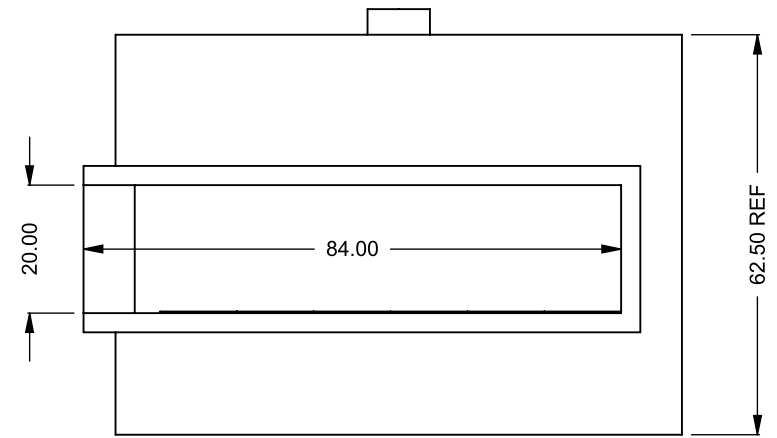

C720CL
COOL-Pack
Rear Intake

**PRELIMINARY
DRAWING ONLY**

EXAMPLE CONFIGURATION	UNLESS OTHERWISE SPECIFIED	DATE
MONTIGO COMMERCIAL FIREPLACES ARE CUSTOM BUILT FOR EACH PROJECT. THIS DRAWING IS FOR REFERENCE ONLY. FLUE AND AIR INTAKE SIZES ARE SUBJECT TO CHANGE DEPENDING ON VENT RUN.	DIMENSIONS ARE IN INCHES TOLERANCES: FRACTIONAL ± 1/8"	15/10/2020

MONTIGO
the art of fireplaces®
www.montigo.com