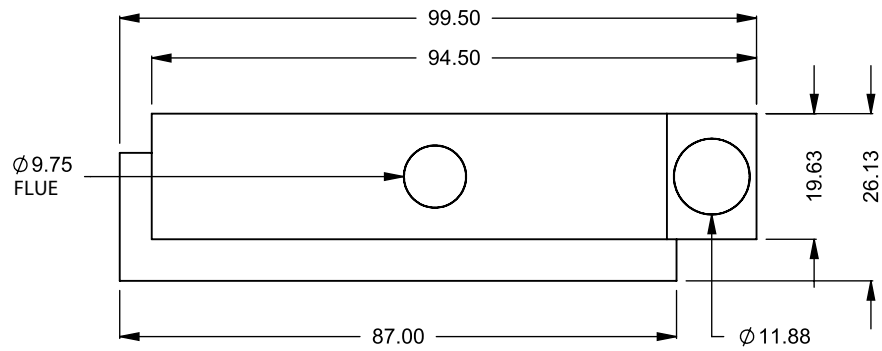

C720CL
COOL-Pack
Top One Side Right Intake

**PRELIMINARY
DRAWING ONLY**

EXAMPLE CONFIGURATION	UNLESS OTHERWISE SPECIFIED	DATE
MONTIGO COMMERCIAL FIREPLACES ARE CUSTOM BUILT FOR EACH PROJECT. THIS DRAWING IS FOR REFERENCE ONLY. FLUE AND AIR INTAKE SIZES ARE SUBJECT TO CHANGE DEPENDING ON VENT RUN.	DIMENSIONS ARE IN INCHES TOLERANCES: FRACTIONAL $\pm 1/8"$	15/10/2020

MONTIGO
the art of **fireplaces**
www.montigo.com