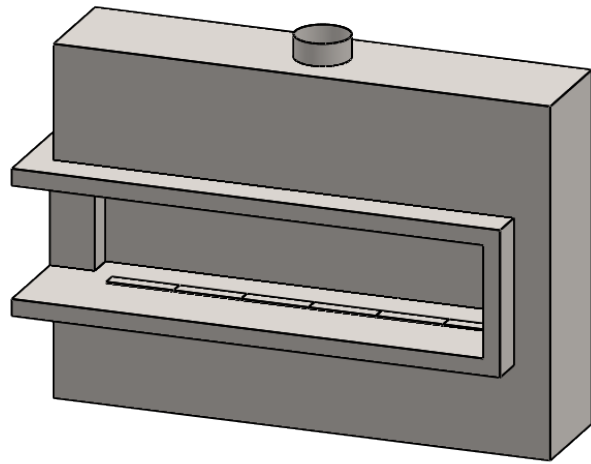

C720CL
 COOL-Pack
 Bottom Intake

**PRELIMINARY
 DRAWING ONLY**

EXAMPLE CONFIGURATION	UNLESS OTHERWISE SPECIFIED	DATE
MONTIGO COMMERCIAL FIREPLACES ARE CUSTOM BUILT FOR EACH PROJECT. THIS DRAWING IS FOR REFERENCE ONLY. FLUE AND AIR INTAKE SIZES ARE SUBJECT TO CHANGE DEPENDING ON VENT RUN.	DIMENSIONS ARE IN INCHES TOLERANCES: FRACTIONAL $\pm 1/8"$	15/10/2020

DATE
15/10/2020

MONTIGO
 the art of **fireplaces**
 www.montigo.com

Ø7.88
3X

C720CL
COOL-Pack
Rear Intake

**PRELIMINARY
DRAWING ONLY** 

EXAMPLE CONFIGURATION	UNLESS OTHERWISE SPECIFIED	DATE
<p>MONTIGO COMMERCIAL FIREPLACES ARE CUSTOM BUILT FOR EACH PROJECT. THIS DRAWING IS FOR REFERENCE ONLY.</p> <p>FLUE AND AIR INTAKE SIZES ARE SUBJECT TO CHANGE DEPENDING ON VENT RUN.</p>	<p>DIMENSIONS ARE IN INCHES TOLERANCES: FRACTIONAL ± 1/8"</p>	<p>15/10/2020</p>

MONTIGO
the art of fireplaces®
www.montigo.com

C720CL
 COOL-Pack
 One Side Right Intake

**PRELIMINARY
 DRAWING ONLY** 

EXAMPLE CONFIGURATION	UNLESS OTHERWISE SPECIFIED	DATE
MONTIGO COMMERCIAL FIREPLACES ARE CUSTOM BUILT FOR EACH PROJECT. THIS DRAWING IS FOR REFERENCE ONLY. FLUE AND AIR INTAKE SIZES ARE SUBJECT TO CHANGE DEPENDING ON VENT RUN.	DIMENSIONS ARE IN INCHES TOLERANCES: FRACTIONAL $\pm 1/8"$	15/10/2020