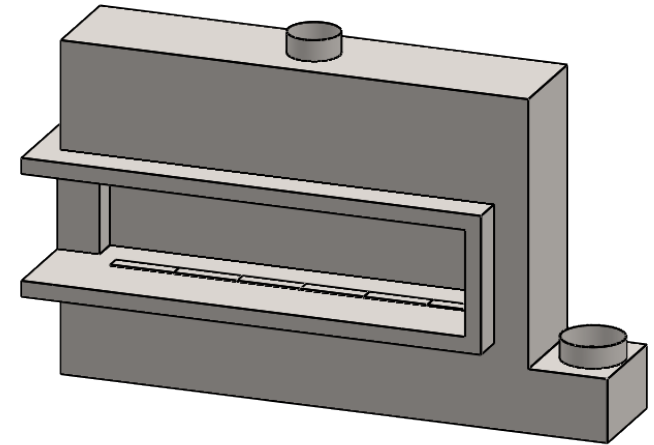

DATE
15/10/2020

MONTIGO
 the art of **fireplaces**
 www.montigo.com

Ø7.88
3X

C720CL
COOL-Pack
Rear Intake

**PRELIMINARY
DRAWING ONLY** 

EXAMPLE CONFIGURATION	UNLESS OTHERWISE SPECIFIED	DATE
<p>MONTIGO COMMERCIAL FIREPLACES ARE CUSTOM BUILT FOR EACH PROJECT. THIS DRAWING IS FOR REFERENCE ONLY.</p> <p>FLUE AND AIR INTAKE SIZES ARE SUBJECT TO CHANGE DEPENDING ON VENT RUN.</p>	<p>DIMENSIONS ARE IN INCHES TOLERANCES: FRACTIONAL ± 1/8"</p>	<p>15/10/2020</p>

MONTIGO
the art of fireplaces®
www.montigo.com

C720CL
 COOL-Pack
 One Side Right Intake

**PRELIMINARY
 DRAWING ONLY** 

EXAMPLE CONFIGURATION	UNLESS OTHERWISE SPECIFIED	DATE
MONTIGO COMMERCIAL FIREPLACES ARE CUSTOM BUILT FOR EACH PROJECT. THIS DRAWING IS FOR REFERENCE ONLY. FLUE AND AIR INTAKE SIZES ARE SUBJECT TO CHANGE DEPENDING ON VENT RUN.	DIMENSIONS ARE IN INCHES TOLERANCES: FRACTIONAL $\pm 1/8"$	15/10/2020