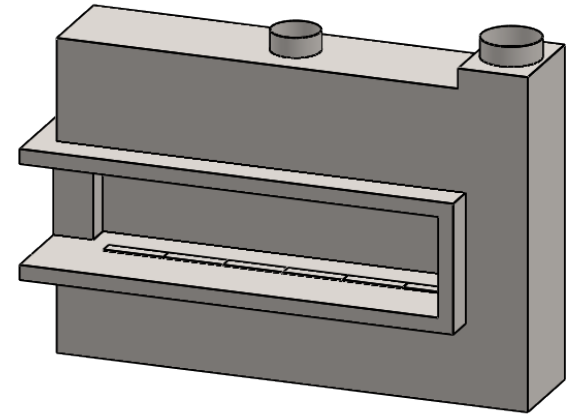

C720CL
COOL-Pack
Top One Side Right Intake

**PRELIMINARY
DRAWING ONLY**

EXAMPLE CONFIGURATION	UNLESS OTHERWISE SPECIFIED	DATE
MONTIGO COMMERCIAL FIREPLACES ARE CUSTOM BUILT FOR EACH PROJECT. THIS DRAWING IS FOR REFERENCE ONLY. FLUE AND AIR INTAKE SIZES ARE SUBJECT TO CHANGE DEPENDING ON VENT RUN.	DIMENSIONS ARE IN INCHES TOLERANCES: FRACTIONAL $\pm 1/8"$	15/10/2020

MONTIGO
the art of **fireplaces**
www.montigo.com