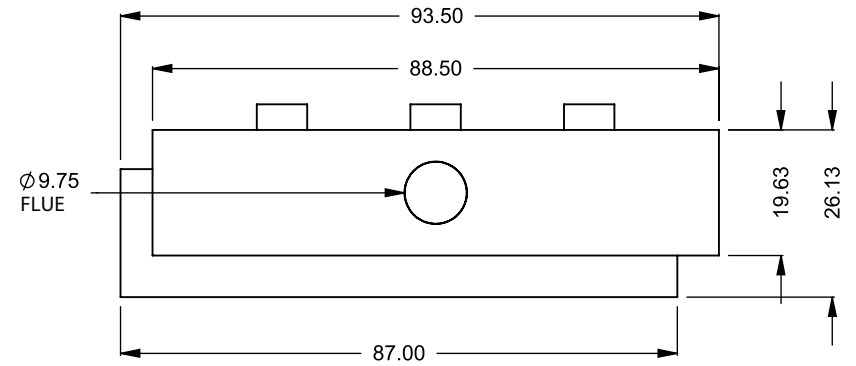

Ø7.88
3X

C720CL
COOL-Pack
Rear Intake

**PRELIMINARY
DRAWING ONLY**

EXAMPLE CONFIGURATION	UNLESS OTHERWISE SPECIFIED	DATE
MONTIGO COMMERCIAL FIREPLACES ARE CUSTOM BUILT FOR EACH PROJECT. THIS DRAWING IS FOR REFERENCE ONLY. FLUE AND AIR INTAKE SIZES ARE SUBJECT TO CHANGE DEPENDING ON VENT RUN.	DIMENSIONS ARE IN INCHES TOLERANCES: FRACTIONAL ± 1/8"	15/10/2020

MONTIGO
the art of fireplaces®
www.montigo.com