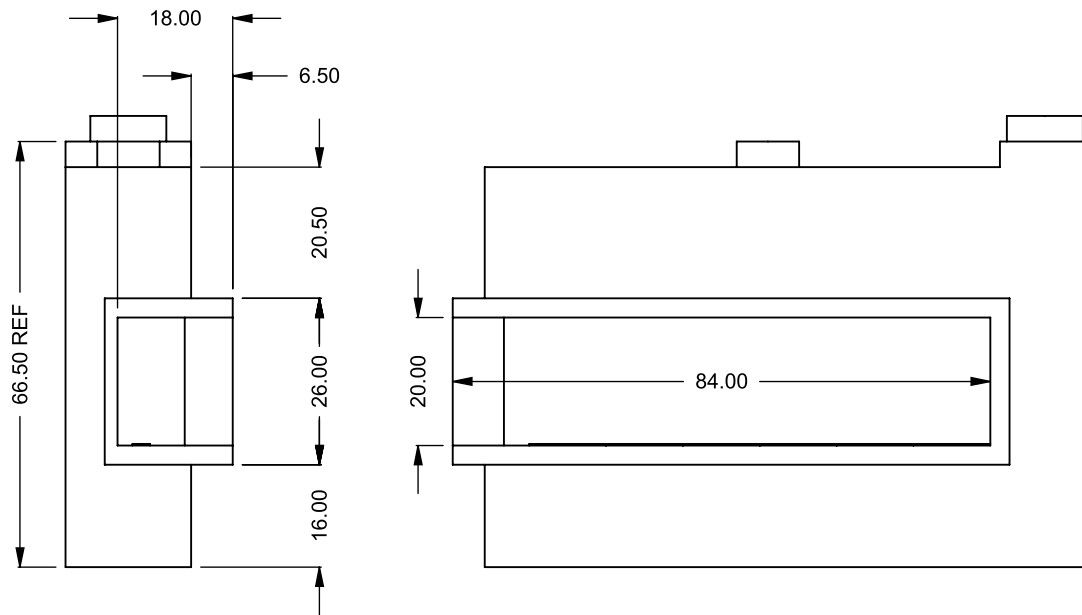

C720CL
COOL-Pack
Top One Side Right Intake

**PRELIMINARY
DRAWING ONLY**

EXAMPLE CONFIGURATION	UNLESS OTHERWISE SPECIFIED	DATE
MONTIGO COMMERCIAL FIREPLACES ARE CUSTOM BUILT FOR EACH PROJECT. THIS DRAWING IS FOR REFERENCE ONLY. FLUE AND AIR INTAKE SIZES ARE SUBJECT TO CHANGE DEPENDING ON VENT RUN.	DIMENSIONS ARE IN INCHES TOLERANCES: FRACTIONAL $\pm 1/8"$	15/10/2020

MONTIGO
the art of **fireplaces**
www.montigo.com