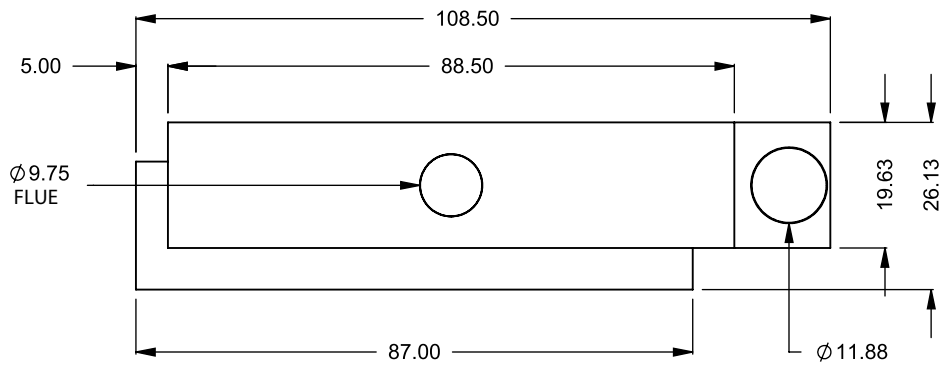

MONTIGO
the art of fireplaces®
www.montigo.com

C720CL
 COOL-Pack
 One Side Right Intake

**PRELIMINARY
 DRAWING ONLY** 

EXAMPLE CONFIGURATION	UNLESS OTHERWISE SPECIFIED	DATE
MONTIGO COMMERCIAL FIREPLACES ARE CUSTOM BUILT FOR EACH PROJECT. THIS DRAWING IS FOR REFERENCE ONLY. FLUE AND AIR INTAKE SIZES ARE SUBJECT TO CHANGE DEPENDING ON VENT RUN.	DIMENSIONS ARE IN INCHES TOLERANCES: FRACTIONAL $\pm 1/8"$	15/10/2020