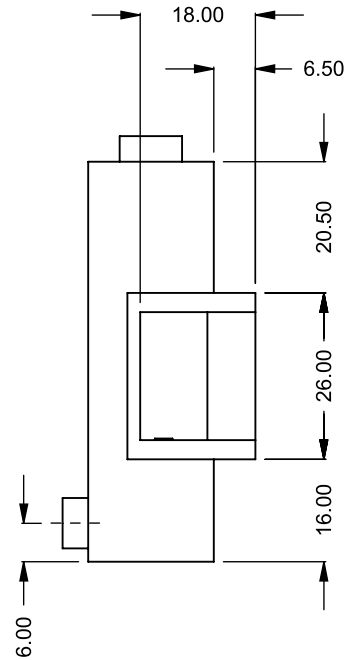

C720CL
COOL-Pack
Rear Intake

**PRELIMINARY
DRAWING ONLY**

EXAMPLE CONFIGURATION	UNLESS OTHERWISE SPECIFIED	DATE
MONTIGO COMMERCIAL FIREPLACES ARE CUSTOM BUILT FOR EACH PROJECT. THIS DRAWING IS FOR REFERENCE ONLY. FLUE AND AIR INTAKE SIZES ARE SUBJECT TO CHANGE DEPENDING ON VENT RUN.	DIMENSIONS ARE IN INCHES TOLERANCES: FRACTIONAL ± 1/8"	15/10/2020

MONTIGO
the art of fireplaces®
www.montigo.com