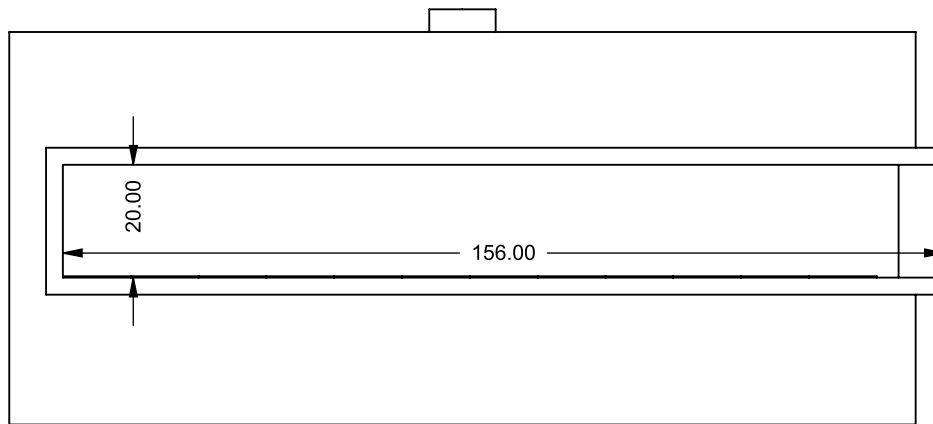

C1320CR
Power COOL-Pack
Rear Intake

**PRELIMINARY
DRAWING ONLY**

EXAMPLE CONFIGURATION

MONTIGO COMMERCIAL FIREPLACES ARE CUSTOM BUILT FOR EACH PROJECT. THIS DRAWING IS FOR REFERENCE ONLY.

FLUE AND AIR INTAKE SIZES ARE SUBJECT TO CHANGE DEPENDING ON VENT RUN.

UNLESS OTHERWISE SPECIFIED

DIMENSIONS ARE IN INCHES
TOLERANCES: FRACTIONAL $\pm 1/8"$

DATE

15/10/2020

MONTIGO
the art of **fireplaces**

www.montigo.com