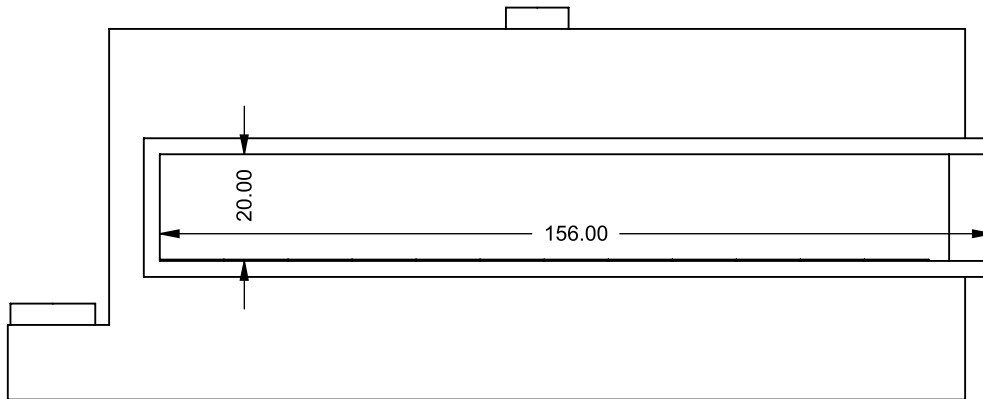

**PRELIMINARY
DRAWING ONLY**

EXAMPLE CONFIGURATION

MONTIGO COMMERCIAL FIREPLACES ARE CUSTOM BUILT FOR EACH PROJECT. THIS DRAWING IS FOR REFERENCE ONLY.

FLUE AND AIR INTAKE SIZES ARE SUBJECT TO CHANGE DEPENDING ON VENT RUN.

UNLESS OTHERWISE SPECIFIED

DIMENSIONS ARE IN INCHES
TOLERANCES: FRACTIONAL $\pm 1/8"$

DATE

15/10/2020

C1320CR
Power COOL-Pack
One Side Left Intake

MONTIGO
the art of **fireplaces**
www.montigo.com