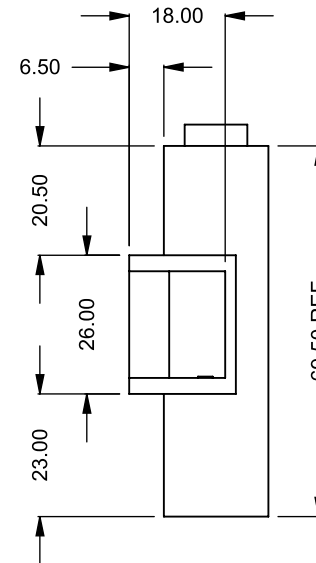

**PRELIMINARY
DRAWING ONLY**

EXAMPLE CONFIGURATION

MONTIGO COMMERCIAL FIREPLACES ARE CUSTOM BUILT FOR EACH PROJECT. THIS DRAWING IS FOR REFERENCE ONLY.

FLUE AND AIR INTAKE SIZES ARE SUBJECT TO CHANGE DEPENDING ON VENT RUN.

UNLESS OTHERWISE SPECIFIED

DIMENSIONS ARE IN INCHES
TOLERANCES: FRACTIONAL $\pm 1/8"$

DATE

15/10/2020

C1320CR
Power COOL-Pack
One Side Left Intake

MONTIGO
the art of **fireplaces**
www.montigo.com