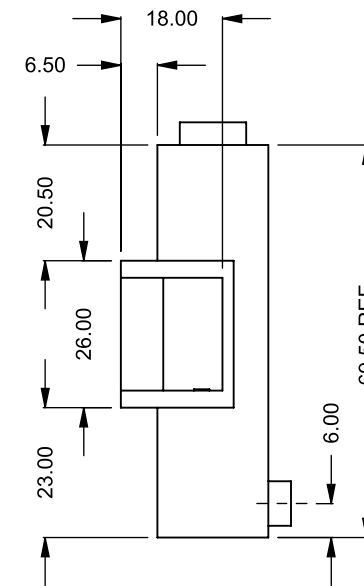

C1320CR
Power COOL-Pack
Rear Intake

**PRELIMINARY
DRAWING ONLY**

EXAMPLE CONFIGURATION

MONTIGO COMMERCIAL FIREPLACES ARE CUSTOM BUILT FOR EACH PROJECT. THIS DRAWING IS FOR REFERENCE ONLY.

FLUE AND AIR INTAKE SIZES ARE SUBJECT TO CHANGE DEPENDING ON VENT RUN.

UNLESS OTHERWISE SPECIFIED

DIMENSIONS ARE IN INCHES
TOLERANCES: FRACTIONAL $\pm 1/8"$

DATE

15/10/2020

MONTIGO
the art of **fireplaces**

www.montigo.com