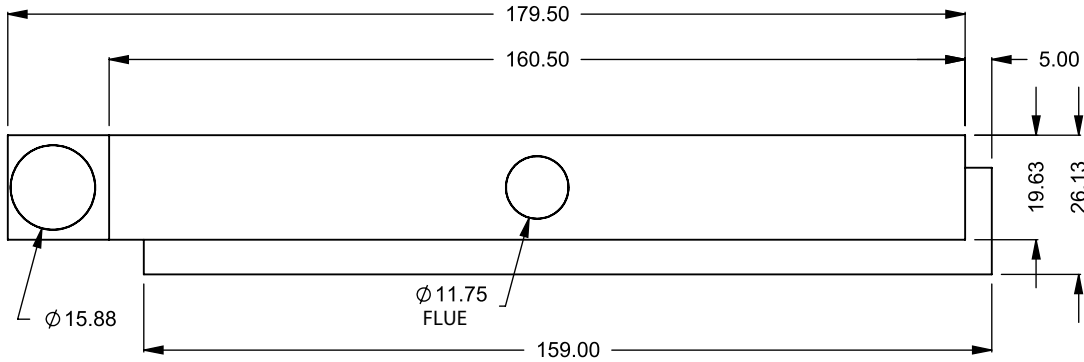

**PRELIMINARY
DRAWING ONLY**

EXAMPLE CONFIGURATION

MONTIGO COMMERCIAL FIREPLACES ARE CUSTOM BUILT FOR EACH PROJECT. THIS DRAWING IS FOR REFERENCE ONLY.

FLUE AND AIR INTAKE SIZES ARE SUBJECT TO CHANGE DEPENDING ON VENT RUN.

UNLESS OTHERWISE SPECIFIED

DIMENSIONS ARE IN INCHES
TOLERANCES: FRACTIONAL $\pm 1/8"$

DATE

15/10/2020

C1320CR
Power COOL-Pack
One Side Left Intake

MONTIGO
the art of **fireplaces**
www.montigo.com