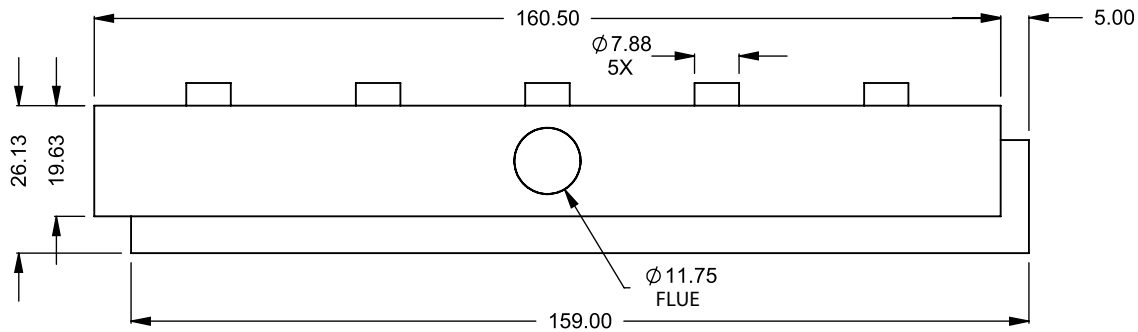

C1320CR
Power COOL-Pack
Rear Intake

**PRELIMINARY
DRAWING ONLY**

EXAMPLE CONFIGURATION

MONTIGO COMMERCIAL FIREPLACES ARE CUSTOM BUILT FOR EACH PROJECT. THIS DRAWING IS FOR REFERENCE ONLY.

FLUE AND AIR INTAKE SIZES ARE SUBJECT TO CHANGE DEPENDING ON VENT RUN.

UNLESS OTHERWISE SPECIFIED

DIMENSIONS ARE IN INCHES
TOLERANCES: FRACTIONAL $\pm 1/8"$

DATE

15/10/2020

MONTIGO
the art of **fireplaces**

www.montigo.com