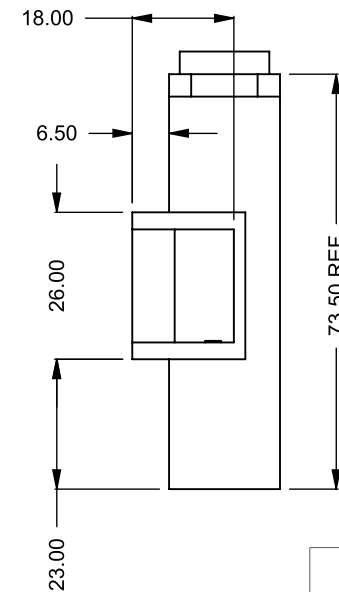

**UNLESS OTHERWISE SPECIFIED**

DIMENSIONS ARE IN INCHES  
TOLERANCES: FRACTIONAL  $\pm 1/8"$

**DATE**

15/10/2020

**C1320CR**  
Power COOL-Pack  
**One Side Left Intake**

**MONTIGO**  
the art of **fireplaces**  
www.montigo.com