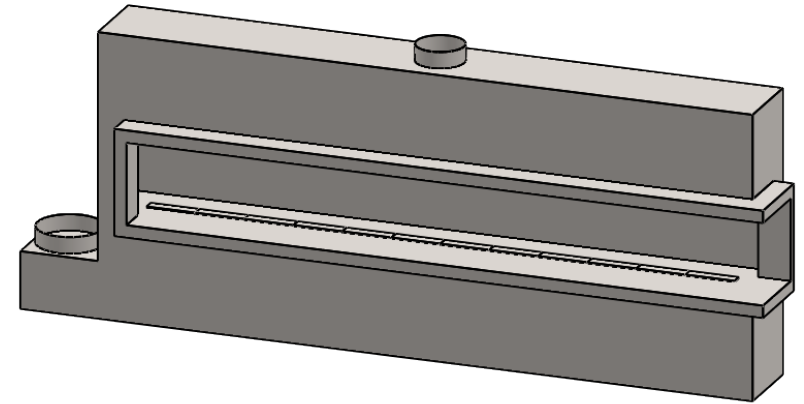

**PRELIMINARY
DRAWING ONLY**

EXAMPLE CONFIGURATION

MONTIGO COMMERCIAL FIREPLACES ARE CUSTOM BUILT FOR EACH PROJECT. THIS DRAWING IS FOR REFERENCE ONLY.

FLUE AND AIR INTAKE SIZES ARE SUBJECT TO CHANGE DEPENDING ON VENT RUN.

UNLESS OTHERWISE SPECIFIED

DIMENSIONS ARE IN INCHES
TOLERANCES: FRACTIONAL $\pm 1/8"$

DATE

15/10/2020

C1320CR
Power COOL-Pack
One Side Left Intake

MONTIGO
the art of **fireplaces**
www.montigo.com