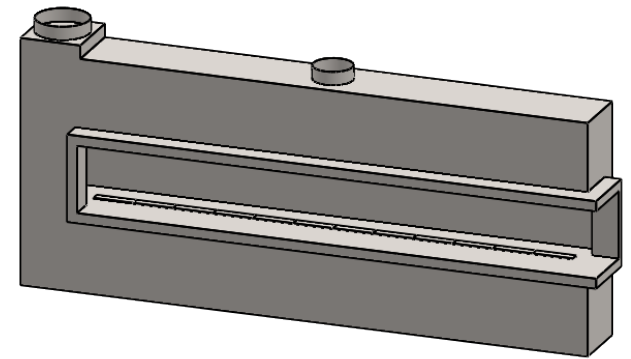

**UNLESS OTHERWISE SPECIFIED**

DIMENSIONS ARE IN INCHES  
TOLERANCES: FRACTIONAL  $\pm 1/8"$

**DATE**

15/10/2020

**C1320CR**  
Power COOL-Pack  
**One Side Left Intake**

**MONTIGO**  
the art of **fireplaces**  
www.montigo.com