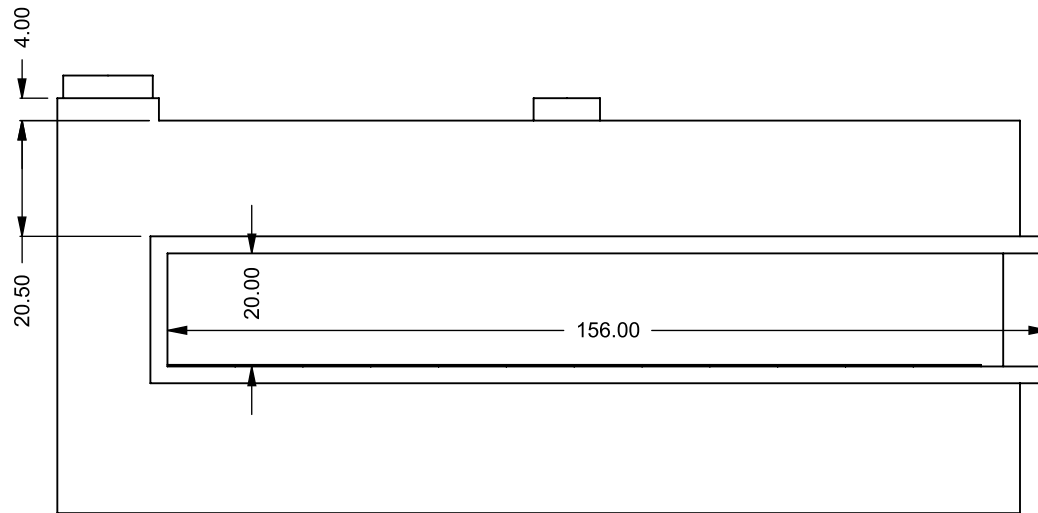

**UNLESS OTHERWISE SPECIFIED**

DIMENSIONS ARE IN INCHES  
TOLERANCES: FRACTIONAL  $\pm 1/8"$

**DATE**

15/10/2020

**C1320CR**  
Power COOL-Pack  
**One Side Left Intake**

**MONTIGO**  
the art of **fireplaces**  
www.montigo.com