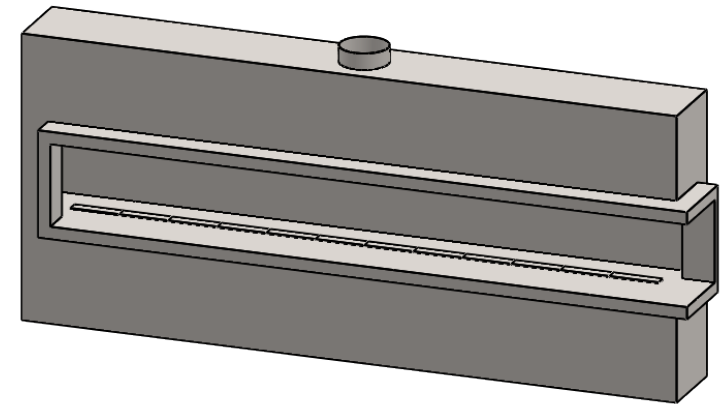

C1320CR
Power COOL-Pack
Rear Intake

**PRELIMINARY
DRAWING ONLY**

EXAMPLE CONFIGURATION

MONTIGO COMMERCIAL FIREPLACES ARE CUSTOM BUILT FOR EACH PROJECT. THIS DRAWING IS FOR REFERENCE ONLY.

FLUE AND AIR INTAKE SIZES ARE SUBJECT TO CHANGE DEPENDING ON VENT RUN.

UNLESS OTHERWISE SPECIFIED

DIMENSIONS ARE IN INCHES
TOLERANCES: FRACTIONAL $\pm 1/8"$

DATE

15/10/2020

MONTIGO
the art of **fireplaces**

www.montigo.com