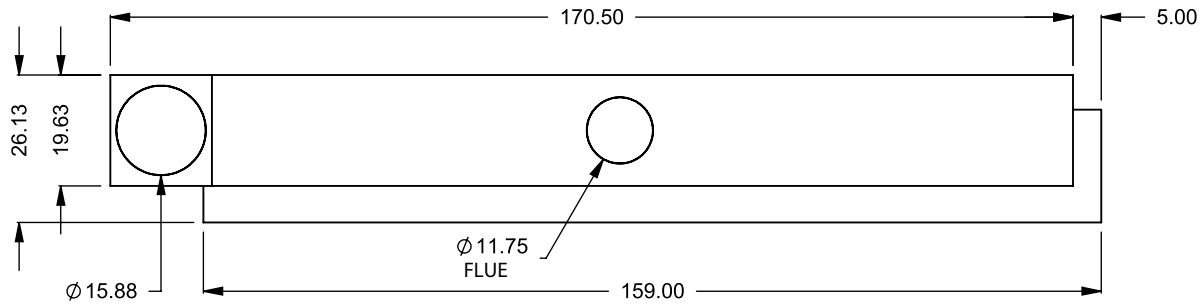

**UNLESS OTHERWISE SPECIFIED**

DIMENSIONS ARE IN INCHES  
TOLERANCES: FRACTIONAL  $\pm 1/8"$

**DATE**

15/10/2020

**C1320CR**  
Power COOL-Pack  
**One Side Left Intake**

**MONTIGO**  
the art of **fireplaces**  
www.montigo.com