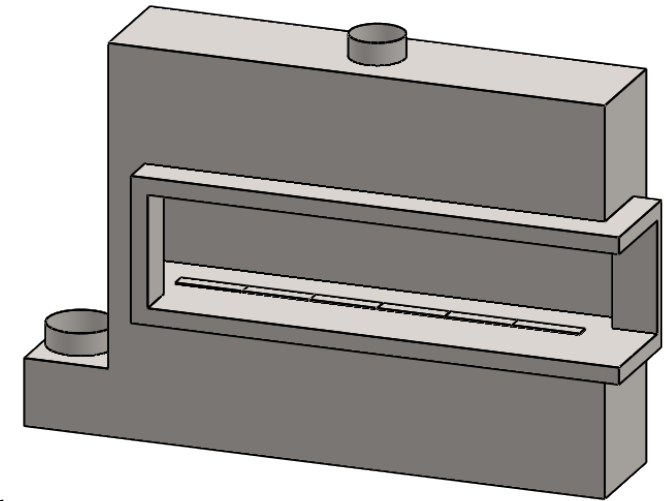

C720CR
Power COOL-Pack
One Side Left Intake

**PRELIMINARY
DRAWING ONLY**

EXAMPLE CONFIGURATION

MONTIGO COMMERCIAL FIREPLACES ARE CUSTOM BUILT FOR EACH PROJECT. THIS DRAWING IS FOR REFERENCE ONLY.

FLUE AND AIR INTAKE SIZES ARE SUBJECT TO CHANGE DEPENDING ON VENT RUN.

UNLESS OTHERWISE SPECIFIED

DIMENSIONS ARE IN INCHES
TOLERANCES: FRACTIONAL $\pm 1/8"$

DATE

15/10/2020

MONTIGO
the art of **fireplaces**

www.montigo.com