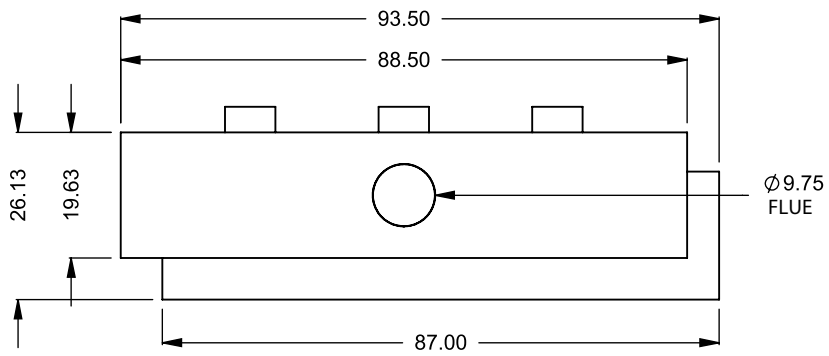

C720CR
Power COOL-Pack
Rear Intake

**PRELIMINARY
DRAWING ONLY**

EXAMPLE CONFIGURATION

MONTIGO COMMERCIAL FIREPLACES ARE CUSTOM BUILT FOR EACH PROJECT. THIS DRAWING IS FOR REFERENCE ONLY.

FLUE AND AIR INTAKE SIZES ARE SUBJECT TO CHANGE DEPENDING ON VENT RUN.

UNLESS OTHERWISE SPECIFIED

DIMENSIONS ARE IN INCHES
TOLERANCES: FRACTIONAL $\pm 1/8"$

DATE

15/10/2020

MONTIGO
the art of **fireplaces**

www.montigo.com