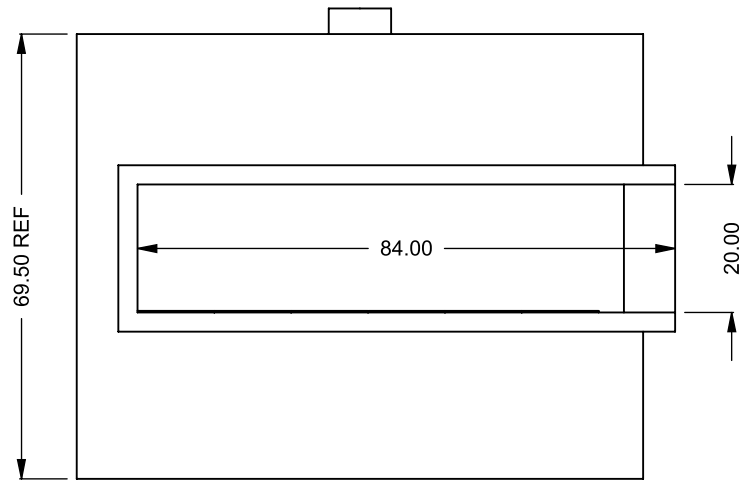

C720CR
Power COOL-Pack
Rear Intake

**PRELIMINARY
DRAWING ONLY**

EXAMPLE CONFIGURATION

MONTIGO COMMERCIAL FIREPLACES ARE CUSTOM BUILT FOR EACH PROJECT. THIS DRAWING IS FOR REFERENCE ONLY.

FLUE AND AIR INTAKE SIZES ARE SUBJECT TO CHANGE DEPENDING ON VENT RUN.

UNLESS OTHERWISE SPECIFIED

DIMENSIONS ARE IN INCHES
TOLERANCES: FRACTIONAL $\pm 1/8"$

DATE

15/10/2020

MONTIGO
the art of **fireplaces**

www.montigo.com