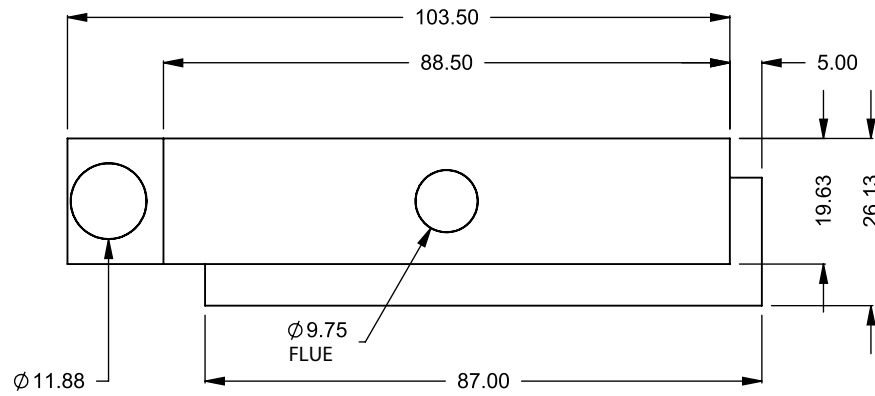

C720CR
Power COOL-Pack
One Side Left Intake

**PRELIMINARY
DRAWING ONLY**

EXAMPLE CONFIGURATION

MONTIGO COMMERCIAL FIREPLACES ARE CUSTOM BUILT FOR EACH PROJECT. THIS DRAWING IS FOR REFERENCE ONLY.

FLUE AND AIR INTAKE SIZES ARE SUBJECT TO CHANGE DEPENDING ON VENT RUN.

UNLESS OTHERWISE SPECIFIED

DIMENSIONS ARE IN INCHES
TOLERANCES: FRACTIONAL $\pm 1/8"$

DATE

15/10/2020

MONTIGO
the art of **fireplaces**

www.montigo.com