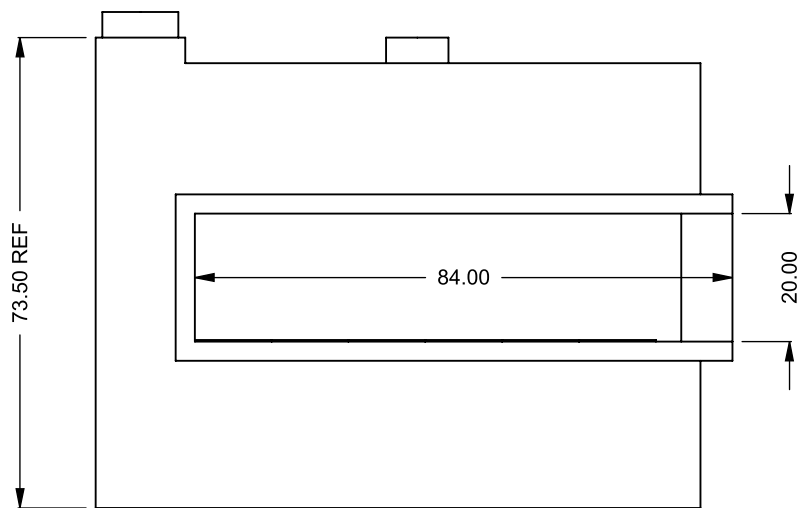

C720CR
Power COOL-Pack
Top One Side Left Intake

**PRELIMINARY
DRAWING ONLY**

EXAMPLE CONFIGURATION	UNLESS OTHERWISE SPECIFIED	DATE
MONTIGO COMMERCIAL FIREPLACES ARE CUSTOM BUILT FOR EACH PROJECT. THIS DRAWING IS FOR REFERENCE ONLY. FLUE AND AIR INTAKE SIZES ARE SUBJECT TO CHANGE DEPENDING ON VENT RUN.	DIMENSIONS ARE IN INCHES TOLERANCES: FRACTIONAL $\pm 1/8"$	15/10/2020

MONTIGO
the art of **fireplaces**
www.montigo.com