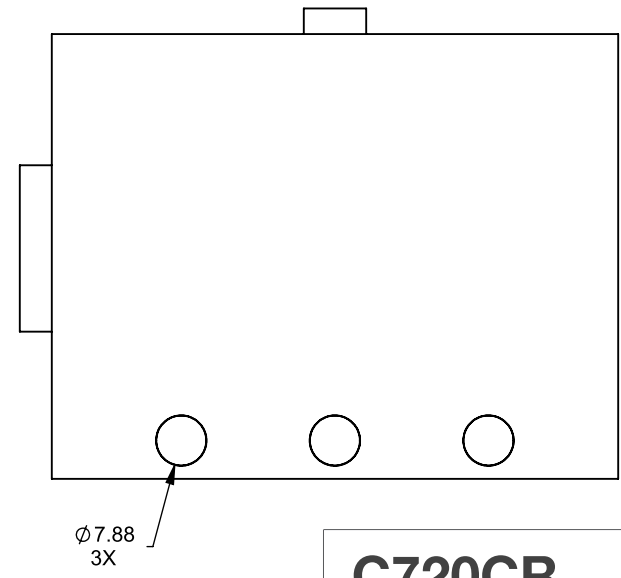

C720CR
Power COOL-Pack
Rear Intake

**PRELIMINARY
DRAWING ONLY**

EXAMPLE CONFIGURATION

MONTIGO COMMERCIAL FIREPLACES ARE CUSTOM BUILT FOR EACH PROJECT. THIS DRAWING IS FOR REFERENCE ONLY.

FLUE AND AIR INTAKE SIZES ARE SUBJECT TO CHANGE DEPENDING ON VENT RUN.

UNLESS OTHERWISE SPECIFIED

DIMENSIONS ARE IN INCHES
TOLERANCES: FRACTIONAL $\pm 1/8"$

DATE

15/10/2020

MONTIGO
the art of **fireplaces**

www.montigo.com