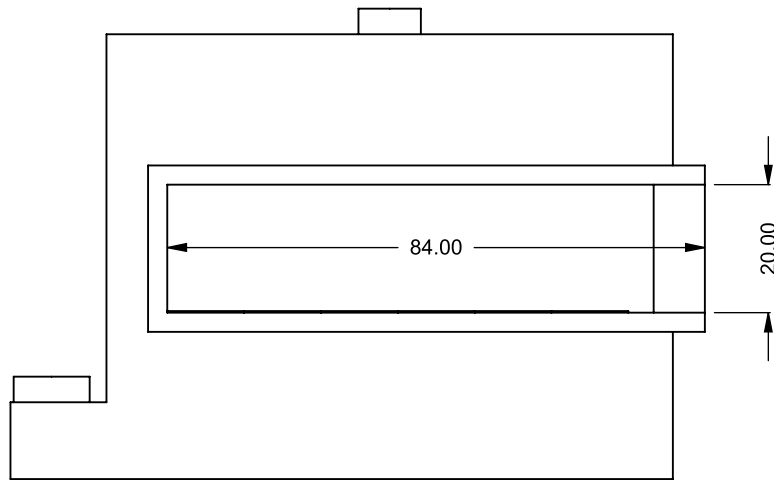

C720CR
Power COOL-Pack
One Side Left Intake

**PRELIMINARY
DRAWING ONLY**

EXAMPLE CONFIGURATION

MONTIGO COMMERCIAL FIREPLACES ARE CUSTOM BUILT FOR EACH PROJECT. THIS DRAWING IS FOR REFERENCE ONLY.

FLUE AND AIR INTAKE SIZES ARE SUBJECT TO CHANGE DEPENDING ON VENT RUN.

UNLESS OTHERWISE SPECIFIED

DIMENSIONS ARE IN INCHES
TOLERANCES: FRACTIONAL $\pm 1/8"$

DATE

15/10/2020

MONTIGO
the art of **fireplaces**

www.montigo.com