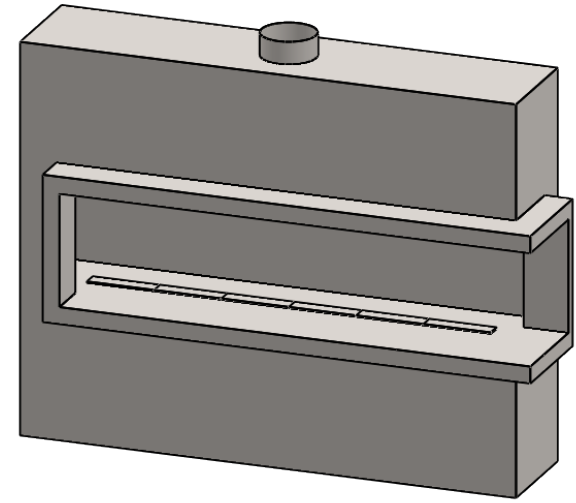

C720CR
Power COOL-Pack
Rear Intake

**PRELIMINARY
DRAWING ONLY**

EXAMPLE CONFIGURATION

MONTIGO COMMERCIAL FIREPLACES ARE CUSTOM BUILT FOR EACH PROJECT. THIS DRAWING IS FOR REFERENCE ONLY.

FLUE AND AIR INTAKE SIZES ARE SUBJECT TO CHANGE DEPENDING ON VENT RUN.

UNLESS OTHERWISE SPECIFIED

DIMENSIONS ARE IN INCHES
TOLERANCES: FRACTIONAL $\pm 1/8"$

DATE

15/10/2020

MONTIGO
the art of **fireplaces**

www.montigo.com