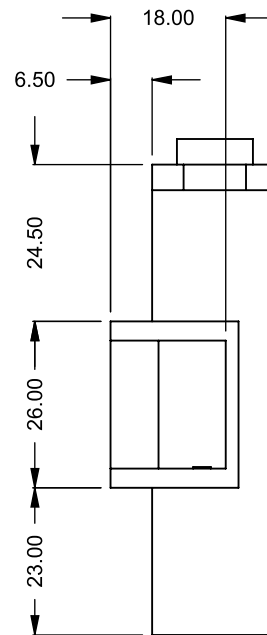

C720CR
Power COOL-Pack
Top One Side Left Intake

**PRELIMINARY
DRAWING ONLY**

EXAMPLE CONFIGURATION	UNLESS OTHERWISE SPECIFIED	DATE
MONTIGO COMMERCIAL FIREPLACES ARE CUSTOM BUILT FOR EACH PROJECT. THIS DRAWING IS FOR REFERENCE ONLY. FLUE AND AIR INTAKE SIZES ARE SUBJECT TO CHANGE DEPENDING ON VENT RUN.	DIMENSIONS ARE IN INCHES TOLERANCES: FRACTIONAL $\pm 1/8"$	15/10/2020

MONTIGO
the art of **fireplaces**
www.montigo.com