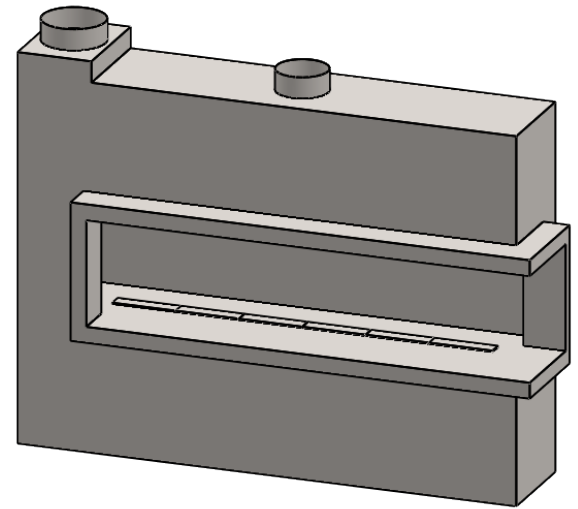

C720CR
Power COOL-Pack
Top One Side Left Intake

**PRELIMINARY
DRAWING ONLY**

EXAMPLE CONFIGURATION	UNLESS OTHERWISE SPECIFIED	DATE
MONTIGO COMMERCIAL FIREPLACES ARE CUSTOM BUILT FOR EACH PROJECT. THIS DRAWING IS FOR REFERENCE ONLY. FLUE AND AIR INTAKE SIZES ARE SUBJECT TO CHANGE DEPENDING ON VENT RUN.	DIMENSIONS ARE IN INCHES TOLERANCES: FRACTIONAL $\pm 1/8"$	15/10/2020

MONTIGO
the art of **fireplaces**
www.montigo.com