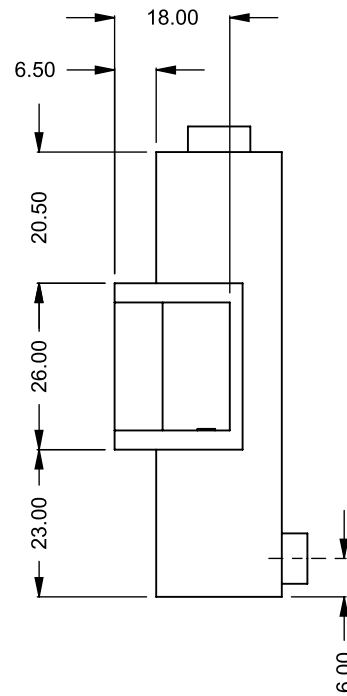

C720CR
Power COOL-Pack
Rear Intake

**PRELIMINARY
DRAWING ONLY**

EXAMPLE CONFIGURATION

MONTIGO COMMERCIAL FIREPLACES ARE CUSTOM BUILT FOR EACH PROJECT. THIS DRAWING IS FOR REFERENCE ONLY.

FLUE AND AIR INTAKE SIZES ARE SUBJECT TO CHANGE DEPENDING ON VENT RUN.

UNLESS OTHERWISE SPECIFIED

DIMENSIONS ARE IN INCHES
TOLERANCES: FRACTIONAL $\pm 1/8"$

DATE

15/10/2020

MONTIGO
the art of **fireplaces**

www.montigo.com