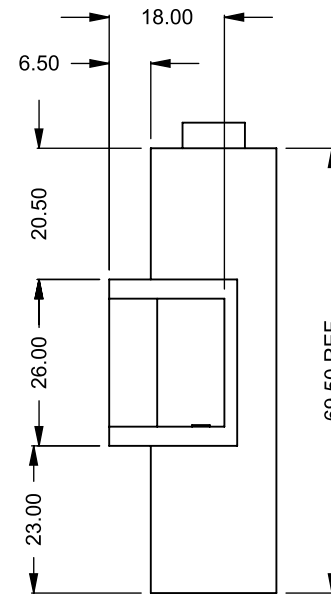

C720CR
Power COOL-Pack
One Side Left Intake

**PRELIMINARY
DRAWING ONLY**

EXAMPLE CONFIGURATION

MONTIGO COMMERCIAL FIREPLACES ARE CUSTOM BUILT FOR EACH PROJECT. THIS DRAWING IS FOR REFERENCE ONLY.

FLUE AND AIR INTAKE SIZES ARE SUBJECT TO CHANGE DEPENDING ON VENT RUN.

UNLESS OTHERWISE SPECIFIED

DIMENSIONS ARE IN INCHES
TOLERANCES: FRACTIONAL $\pm 1/8"$

DATE

15/10/2020

MONTIGO
the art of **fireplaces**

www.montigo.com