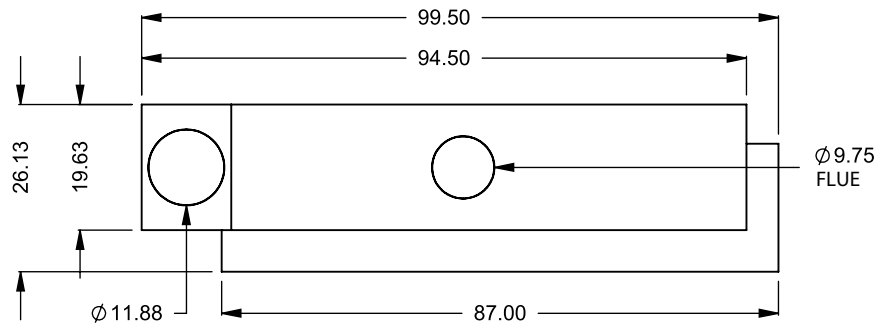

C720CR
Power COOL-Pack
Top One Side Left Intake

**PRELIMINARY
DRAWING ONLY**

EXAMPLE CONFIGURATION	UNLESS OTHERWISE SPECIFIED	DATE
MONTIGO COMMERCIAL FIREPLACES ARE CUSTOM BUILT FOR EACH PROJECT. THIS DRAWING IS FOR REFERENCE ONLY. FLUE AND AIR INTAKE SIZES ARE SUBJECT TO CHANGE DEPENDING ON VENT RUN.	DIMENSIONS ARE IN INCHES TOLERANCES: FRACTIONAL $\pm 1/8"$	15/10/2020

MONTIGO
the art of **fireplaces**
www.montigo.com