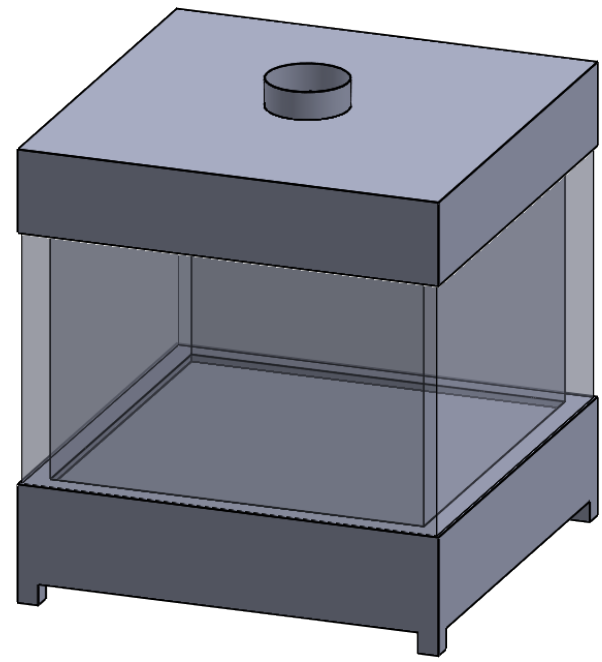

C4W5 61x42
 Log Burner / Power COOL-Pack
Bottom Intake

**PRELIMINARY
 DRAWING ONLY** 

EXAMPLE CONFIGURATION	UNLESS OTHERWISE SPECIFIED	DATE
MONTIGO COMMERCIAL FIREPLACES ARE CUSTOM BUILT FOR EACH PROJECT. THIS DRAWING IS FOR REFERENCE ONLY. FLUE AND AIR INTAKE SIZES ARE SUBJECT TO CHANGE DEPENDING ON VENT RUN.	DIMENSIONS ARE IN INCHES TOLERANCES: FRACTIONAL $\pm 1/8"$	15/10/2020

MONTIGO
 the art of **fireplaces**
 www.montigo.com

C4W5 61x61
 Log Burner / Power COOL-Pack
Bottom Intake

**PRELIMINARY
 DRAWING ONLY** 

EXAMPLE CONFIGURATION	UNLESS OTHERWISE SPECIFIED	DATE
MONTIGO COMMERCIAL FIREPLACES ARE CUSTOM BUILT FOR EACH PROJECT. THIS DRAWING IS FOR REFERENCE ONLY. FLUE AND AIR INTAKE SIZES ARE SUBJECT TO CHANGE DEPENDING ON VENT RUN.	DIMENSIONS ARE IN INCHES TOLERANCES: FRACTIONAL $\pm 1/8"$	15/10/2020