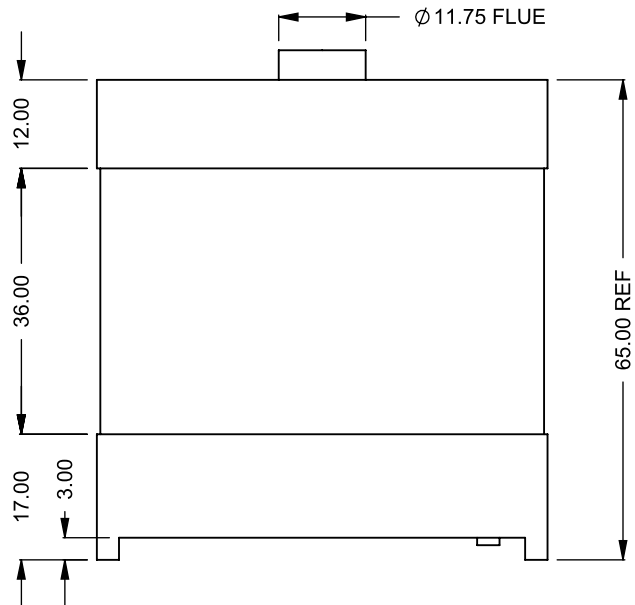

C4W5 61x42
 Log Burner / Power COOL-Pack
Bottom Intake

**PRELIMINARY
 DRAWING ONLY** 

EXAMPLE CONFIGURATION	UNLESS OTHERWISE SPECIFIED	DATE
MONTIGO COMMERCIAL FIREPLACES ARE CUSTOM BUILT FOR EACH PROJECT. THIS DRAWING IS FOR REFERENCE ONLY. FLUE AND AIR INTAKE SIZES ARE SUBJECT TO CHANGE DEPENDING ON VENT RUN.	DIMENSIONS ARE IN INCHES TOLERANCES: FRACTIONAL $\pm 1/8"$	15/10/2020

MONTIGO
 the art of **fireplaces**
 www.montigo.com

C4W5 61x61
 Log Burner / Power COOL-Pack
Bottom Intake

**PRELIMINARY
 DRAWING ONLY** 

EXAMPLE CONFIGURATION	UNLESS OTHERWISE SPECIFIED	DATE
MONTIGO COMMERCIAL FIREPLACES ARE CUSTOM BUILT FOR EACH PROJECT. THIS DRAWING IS FOR REFERENCE ONLY. FLUE AND AIR INTAKE SIZES ARE SUBJECT TO CHANGE DEPENDING ON VENT RUN.	DIMENSIONS ARE IN INCHES TOLERANCES: FRACTIONAL $\pm 1/8"$	15/10/2020