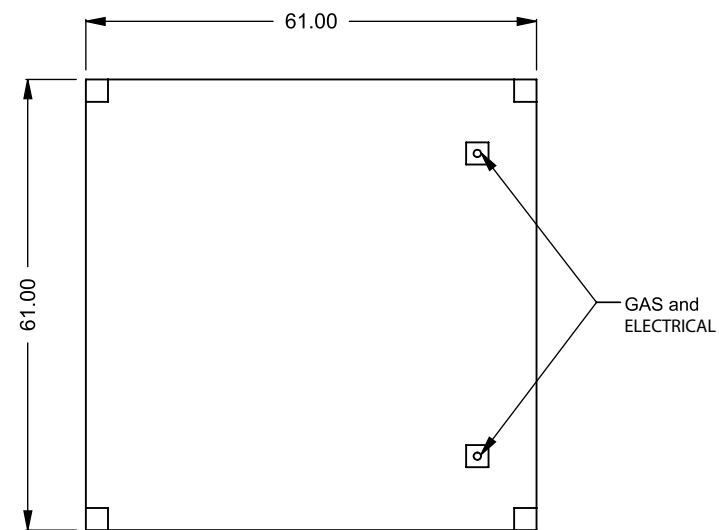

C4W5 61x42
 Log Burner / Power COOL-Pack
Bottom Intake

**PRELIMINARY
 DRAWING ONLY** 

EXAMPLE CONFIGURATION	UNLESS OTHERWISE SPECIFIED	DATE
MONTIGO COMMERCIAL FIREPLACES ARE CUSTOM BUILT FOR EACH PROJECT. THIS DRAWING IS FOR REFERENCE ONLY. FLUE AND AIR INTAKE SIZES ARE SUBJECT TO CHANGE DEPENDING ON VENT RUN.	DIMENSIONS ARE IN INCHES TOLERANCES: FRACTIONAL $\pm 1/8"$	15/10/2020

MONTIGO
 the art of **fireplaces**
 www.montigo.com

C4W5 61x61
 Log Burner / Power COOL-Pack
Bottom Intake

**PRELIMINARY
 DRAWING ONLY** 

EXAMPLE CONFIGURATION	UNLESS OTHERWISE SPECIFIED	DATE
MONTIGO COMMERCIAL FIREPLACES ARE CUSTOM BUILT FOR EACH PROJECT. THIS DRAWING IS FOR REFERENCE ONLY. FLUE AND AIR INTAKE SIZES ARE SUBJECT TO CHANGE DEPENDING ON VENT RUN.	DIMENSIONS ARE IN INCHES TOLERANCES: FRACTIONAL $\pm 1/8"$	15/10/2020