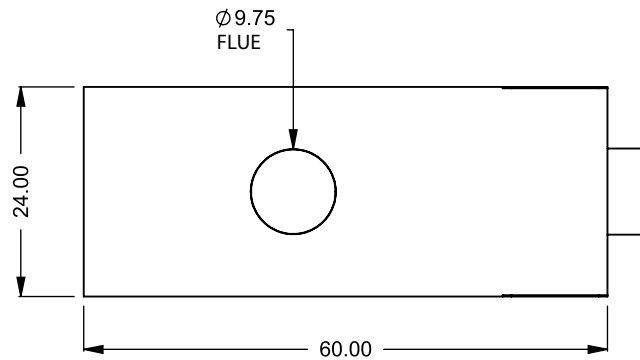

C420PFC
Power COOL-Pack
24D Rear Intake

**PRELIMINARY
DRAWING ONLY**

EXAMPLE CONFIGURATION	UNLESS OTHERWISE SPECIFIED	DATE
MONTIGO COMMERCIAL FIREPLACES ARE CUSTOM BUILT FOR EACH PROJECT. THIS DRAWING IS FOR REFERENCE ONLY. FLUE AND AIR INTAKE SIZES ARE SUBJECT TO CHANGE DEPENDING ON VENT RUN.	DIMENSIONS ARE IN INCHES TOLERANCES: FRACTIONAL $\pm 1/8"$	15/10/2020

MONTIGO
the art of **fireplaces**
www.montigo.com