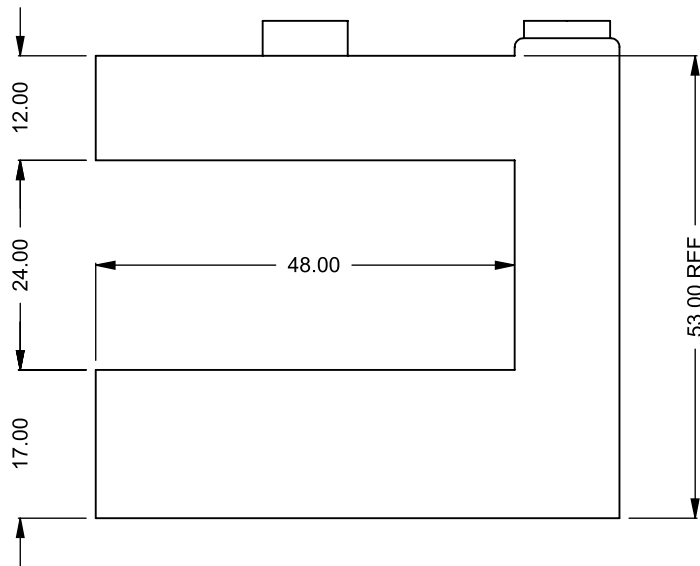

C420PFC
Power COOL-Pack
24D Top Intake

**PRELIMINARY
DRAWING ONLY**

EXAMPLE CONFIGURATION	UNLESS OTHERWISE SPECIFIED	DATE
MONTIGO COMMERCIAL FIREPLACES ARE CUSTOM BUILT FOR EACH PROJECT. THIS DRAWING IS FOR REFERENCE ONLY. FLUE AND AIR INTAKE SIZES ARE SUBJECT TO CHANGE DEPENDING ON VENT RUN.	DIMENSIONS ARE IN INCHES TOLERANCES: FRACTIONAL $\pm 1/8"$	15/10/2020

MONTIGO
the art of **fireplaces**
www.montigo.com