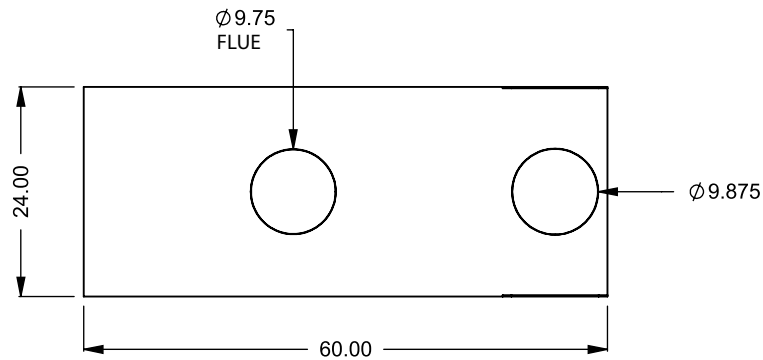

C420PFC
Power COOL-Pack
24D Top Intake

**PRELIMINARY
DRAWING ONLY**

EXAMPLE CONFIGURATION	UNLESS OTHERWISE SPECIFIED	DATE
MONTIGO COMMERCIAL FIREPLACES ARE CUSTOM BUILT FOR EACH PROJECT. THIS DRAWING IS FOR REFERENCE ONLY. FLUE AND AIR INTAKE SIZES ARE SUBJECT TO CHANGE DEPENDING ON VENT RUN.	DIMENSIONS ARE IN INCHES TOLERANCES: FRACTIONAL $\pm 1/8"$	15/10/2020

MONTIGO
the art of **fireplaces**
www.montigo.com