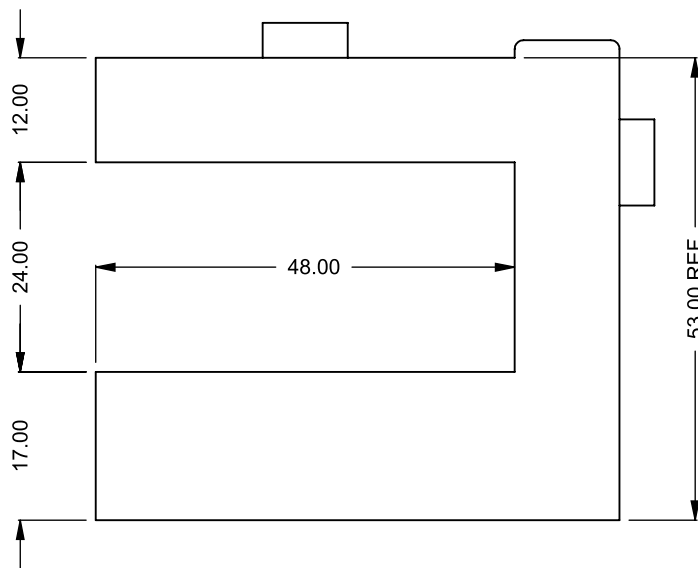

C420PFC
Power COOL-Pack
24D Rear Intake

**PRELIMINARY
DRAWING ONLY**

EXAMPLE CONFIGURATION	UNLESS OTHERWISE SPECIFIED	DATE
MONTIGO COMMERCIAL FIREPLACES ARE CUSTOM BUILT FOR EACH PROJECT. THIS DRAWING IS FOR REFERENCE ONLY. FLUE AND AIR INTAKE SIZES ARE SUBJECT TO CHANGE DEPENDING ON VENT RUN.	DIMENSIONS ARE IN INCHES TOLERANCES: FRACTIONAL $\pm 1/8"$	15/10/2020

MONTIGO
the art of **fireplaces**
www.montigo.com