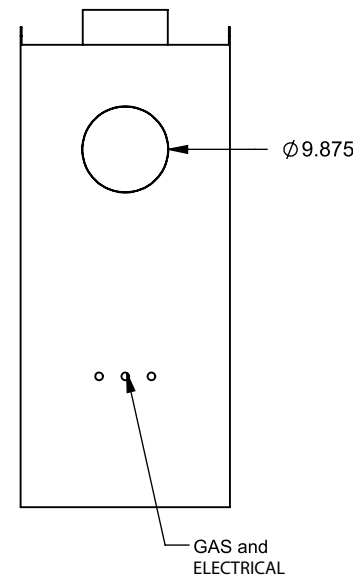

C420PFC
Power COOL-Pack
24D Rear Intake

**PRELIMINARY
DRAWING ONLY**

EXAMPLE CONFIGURATION	UNLESS OTHERWISE SPECIFIED	DATE
MONTIGO COMMERCIAL FIREPLACES ARE CUSTOM BUILT FOR EACH PROJECT. THIS DRAWING IS FOR REFERENCE ONLY. FLUE AND AIR INTAKE SIZES ARE SUBJECT TO CHANGE DEPENDING ON VENT RUN.	DIMENSIONS ARE IN INCHES TOLERANCES: FRACTIONAL $\pm 1/8"$	15/10/2020

MONTIGO
the art of **fireplaces**
www.montigo.com