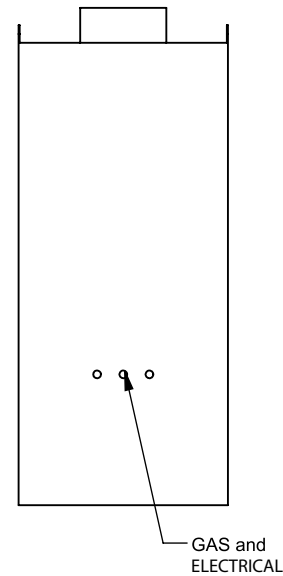

C420PFC
Power COOL-Pack
24D Top Intake

**PRELIMINARY
DRAWING ONLY**

EXAMPLE CONFIGURATION	UNLESS OTHERWISE SPECIFIED	DATE
MONTIGO COMMERCIAL FIREPLACES ARE CUSTOM BUILT FOR EACH PROJECT. THIS DRAWING IS FOR REFERENCE ONLY. FLUE AND AIR INTAKE SIZES ARE SUBJECT TO CHANGE DEPENDING ON VENT RUN.	DIMENSIONS ARE IN INCHES TOLERANCES: FRACTIONAL $\pm 1/8"$	15/10/2020

MONTIGO
the art of **fireplaces**
www.montigo.com