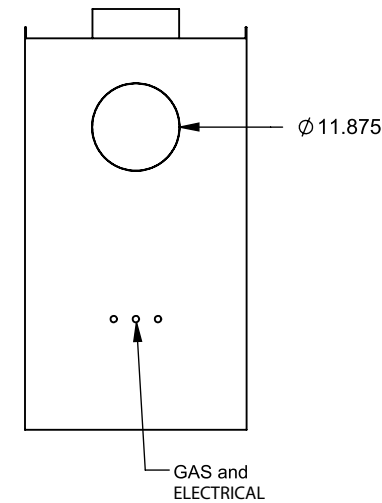

C720PFC
Power COOL-Pack
30D Rear Intake

**PRELIMINARY
DRAWING ONLY**

EXAMPLE CONFIGURATION	UNLESS OTHERWISE SPECIFIED	DATE
MONTIGO COMMERCIAL FIREPLACES ARE CUSTOM BUILT FOR EACH PROJECT. THIS DRAWING IS FOR REFERENCE ONLY. FLUE AND AIR INTAKE SIZES ARE SUBJECT TO CHANGE DEPENDING ON VENT RUN.	DIMENSIONS ARE IN INCHES TOLERANCES: FRACTIONAL $\pm 1/8"$	15/10/2020

MONTIGO
the art of **fireplaces**
www.montigo.com