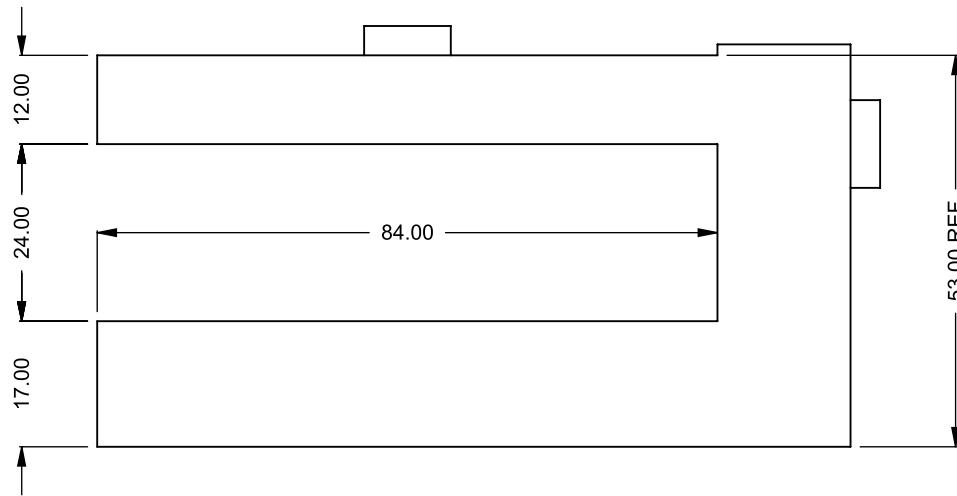

C720PFC
Power COOL-Pack
30D Rear Intake

**PRELIMINARY
DRAWING ONLY**

EXAMPLE CONFIGURATION	UNLESS OTHERWISE SPECIFIED	DATE
MONTIGO COMMERCIAL FIREPLACES ARE CUSTOM BUILT FOR EACH PROJECT. THIS DRAWING IS FOR REFERENCE ONLY. FLUE AND AIR INTAKE SIZES ARE SUBJECT TO CHANGE DEPENDING ON VENT RUN.	DIMENSIONS ARE IN INCHES TOLERANCES: FRACTIONAL $\pm 1/8"$	15/10/2020

MONTIGO
the art of **fireplaces**
www.montigo.com