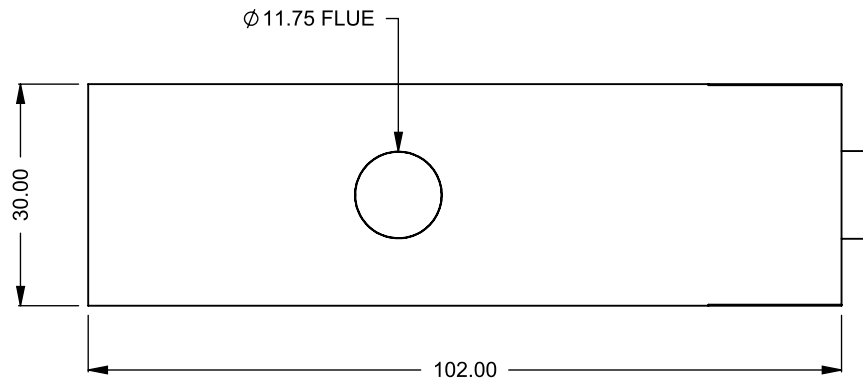

C720PFC
Power COOL-Pack
30D Rear Intake

**PRELIMINARY
DRAWING ONLY**

EXAMPLE CONFIGURATION	UNLESS OTHERWISE SPECIFIED	DATE
MONTIGO COMMERCIAL FIREPLACES ARE CUSTOM BUILT FOR EACH PROJECT. THIS DRAWING IS FOR REFERENCE ONLY. FLUE AND AIR INTAKE SIZES ARE SUBJECT TO CHANGE DEPENDING ON VENT RUN.	DIMENSIONS ARE IN INCHES TOLERANCES: FRACTIONAL $\pm 1/8"$	15/10/2020

MONTIGO
the art of **fireplaces**
www.montigo.com