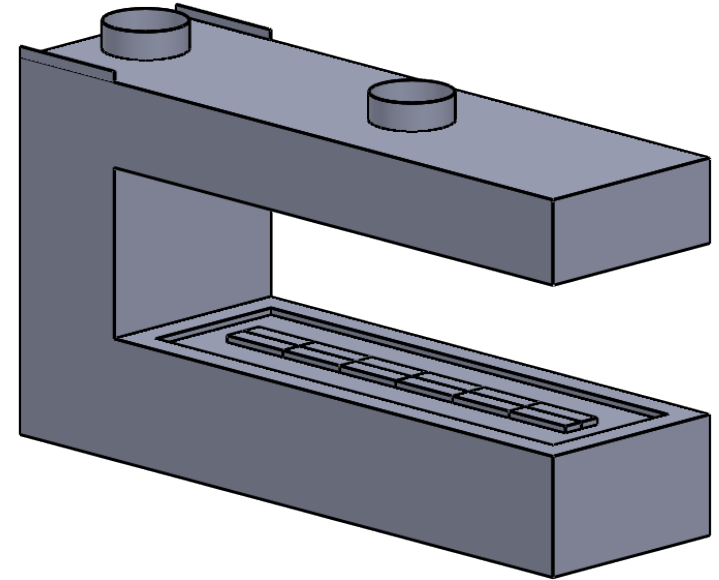

C720PFC
Power COOL-Pack
30D Top Intake

**PRELIMINARY
DRAWING ONLY**

EXAMPLE CONFIGURATION	UNLESS OTHERWISE SPECIFIED	DATE
MONTIGO COMMERCIAL FIREPLACES ARE CUSTOM BUILT FOR EACH PROJECT. THIS DRAWING IS FOR REFERENCE ONLY. FLUE AND AIR INTAKE SIZES ARE SUBJECT TO CHANGE DEPENDING ON VENT RUN.	DIMENSIONS ARE IN INCHES TOLERANCES: FRACTIONAL $\pm 1/8"$	15/10/2020

MONTIGO
the art of **fireplaces**
www.montigo.com