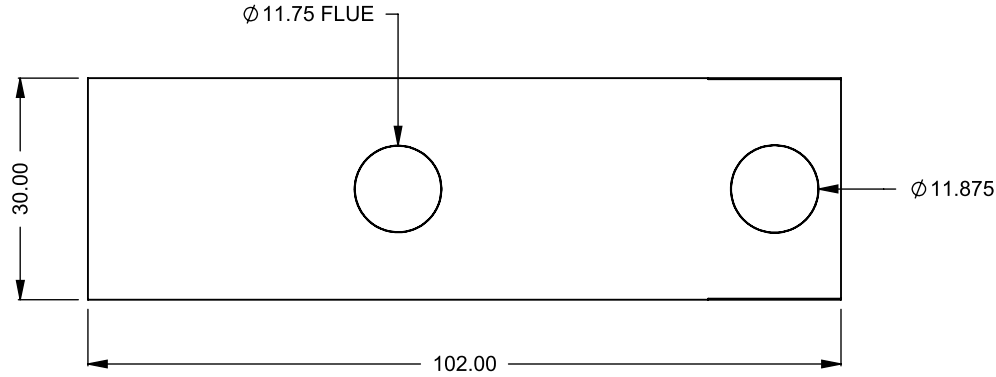

C720PFC
Power COOL-Pack
30D Top Intake

**PRELIMINARY
DRAWING ONLY**

EXAMPLE CONFIGURATION	UNLESS OTHERWISE SPECIFIED	DATE
MONTIGO COMMERCIAL FIREPLACES ARE CUSTOM BUILT FOR EACH PROJECT. THIS DRAWING IS FOR REFERENCE ONLY. FLUE AND AIR INTAKE SIZES ARE SUBJECT TO CHANGE DEPENDING ON VENT RUN.	DIMENSIONS ARE IN INCHES TOLERANCES: FRACTIONAL $\pm 1/8"$	15/10/2020

MONTIGO
the art of **fireplaces**
www.montigo.com