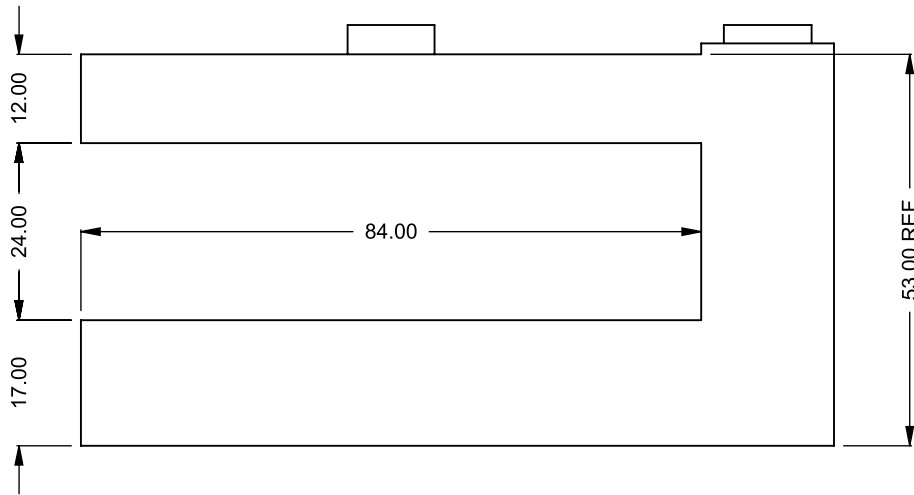

C720PFC
Power COOL-Pack
30D Top Intake

**PRELIMINARY
DRAWING ONLY**

EXAMPLE CONFIGURATION	UNLESS OTHERWISE SPECIFIED	DATE
MONTIGO COMMERCIAL FIREPLACES ARE CUSTOM BUILT FOR EACH PROJECT. THIS DRAWING IS FOR REFERENCE ONLY. FLUE AND AIR INTAKE SIZES ARE SUBJECT TO CHANGE DEPENDING ON VENT RUN.	DIMENSIONS ARE IN INCHES TOLERANCES: FRACTIONAL $\pm 1/8"$	15/10/2020

MONTIGO
the art of **fireplaces**
www.montigo.com