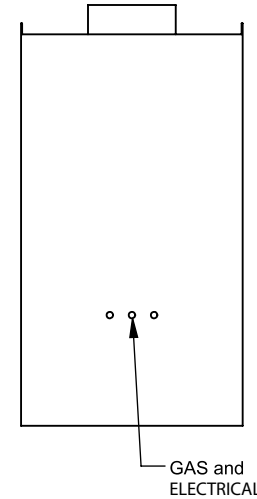

C720PFC
Power COOL-Pack
30D Top Intake

**PRELIMINARY
DRAWING ONLY**

EXAMPLE CONFIGURATION	UNLESS OTHERWISE SPECIFIED	DATE
MONTIGO COMMERCIAL FIREPLACES ARE CUSTOM BUILT FOR EACH PROJECT. THIS DRAWING IS FOR REFERENCE ONLY. FLUE AND AIR INTAKE SIZES ARE SUBJECT TO CHANGE DEPENDING ON VENT RUN.	DIMENSIONS ARE IN INCHES TOLERANCES: FRACTIONAL $\pm 1/8"$	15/10/2020

MONTIGO
the art of **fireplaces**
www.montigo.com