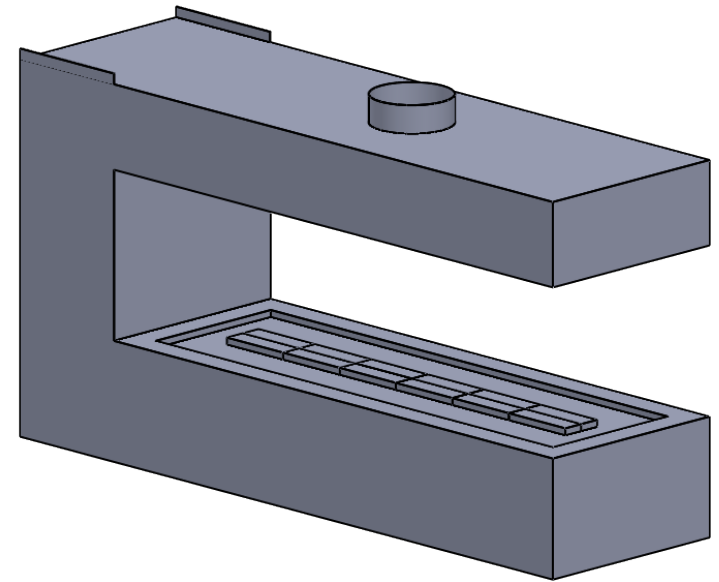

C720PFC
 Power COOL-Pack
 30D Bottom Intake

**PRELIMINARY
 DRAWING ONLY** 

EXAMPLE CONFIGURATION	UNLESS OTHERWISE SPECIFIED	DATE
MONTIGO COMMERCIAL FIREPLACES ARE CUSTOM BUILT FOR EACH PROJECT. THIS DRAWING IS FOR REFERENCE ONLY. FLUE AND AIR INTAKE SIZES ARE SUBJECT TO CHANGE DEPENDING ON VENT RUN.	DIMENSIONS ARE IN INCHES TOLERANCES: FRACTIONAL $\pm 1/8"$	15/10/2020

MONTIGO
 the art of **fireplaces**
 www.montigo.com

C720PFC
 Power COOL-Pack
30D Rear Intake

**PRELIMINARY
 DRAWING ONLY** 

EXAMPLE CONFIGURATION	UNLESS OTHERWISE SPECIFIED	DATE
MONTIGO COMMERCIAL FIREPLACES ARE CUSTOM BUILT FOR EACH PROJECT. THIS DRAWING IS FOR REFERENCE ONLY. FLUE AND AIR INTAKE SIZES ARE SUBJECT TO CHANGE DEPENDING ON VENT RUN.	DIMENSIONS ARE IN INCHES TOLERANCES: FRACTIONAL $\pm 1/8"$	15/10/2020