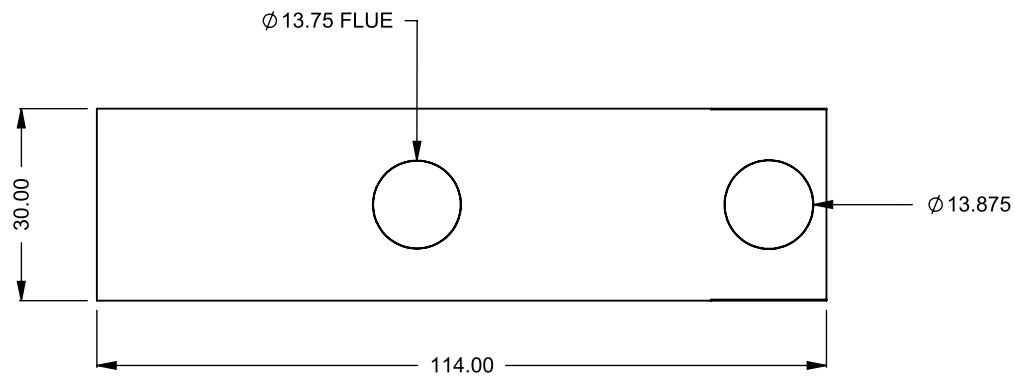

C820PFC
Power COOL-Pack
30D Top Intake

**PRELIMINARY
DRAWING ONLY**

EXAMPLE CONFIGURATION	UNLESS OTHERWISE SPECIFIED	DATE
MONTIGO COMMERCIAL FIREPLACES ARE CUSTOM BUILT FOR EACH PROJECT. THIS DRAWING IS FOR REFERENCE ONLY. FLUE AND AIR INTAKE SIZES ARE SUBJECT TO CHANGE DEPENDING ON VENT RUN.	DIMENSIONS ARE IN INCHES TOLERANCES: FRACTIONAL ± 1/8"	15/10/2020

MONTIGO
the art of fireplaces®
www.montigo.com