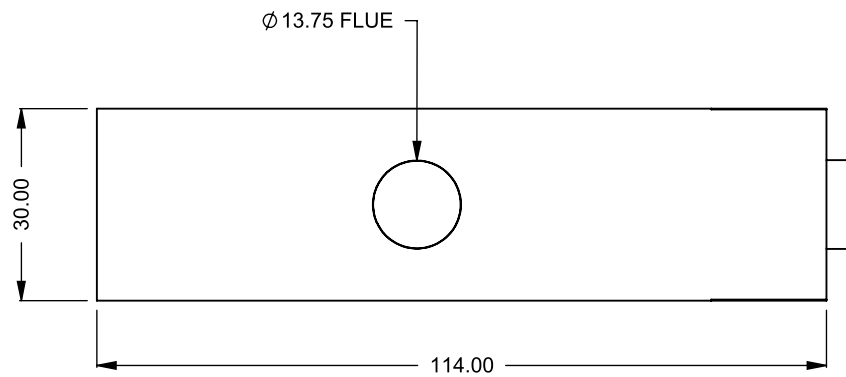

C820PFC
Power COOL-Pack
30D Rear Intake

**PRELIMINARY
DRAWING ONLY**

EXAMPLE CONFIGURATION	UNLESS OTHERWISE SPECIFIED	DATE
MONTIGO COMMERCIAL FIREPLACES ARE CUSTOM BUILT FOR EACH PROJECT. THIS DRAWING IS FOR REFERENCE ONLY. FLUE AND AIR INTAKE SIZES ARE SUBJECT TO CHANGE DEPENDING ON VENT RUN.	DIMENSIONS ARE IN INCHES TOLERANCES: FRACTIONAL $\pm 1/8"$	15/10/2020

MONTIGO
the art of **fireplaces**
www.montigo.com