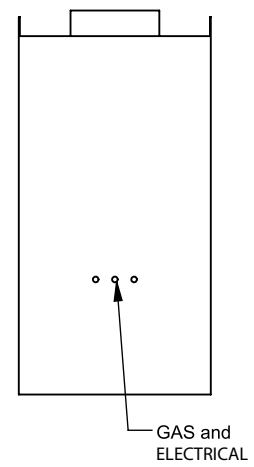

C820PFC
Power COOL-Pack
30D Top Intake

**PRELIMINARY
DRAWING ONLY**

EXAMPLE CONFIGURATION	UNLESS OTHERWISE SPECIFIED	DATE
MONTIGO COMMERCIAL FIREPLACES ARE CUSTOM BUILT FOR EACH PROJECT. THIS DRAWING IS FOR REFERENCE ONLY. FLUE AND AIR INTAKE SIZES ARE SUBJECT TO CHANGE DEPENDING ON VENT RUN.	DIMENSIONS ARE IN INCHES TOLERANCES: FRACTIONAL ± 1/8"	15/10/2020

MONTIGO
the art of fireplaces®
www.montigo.com