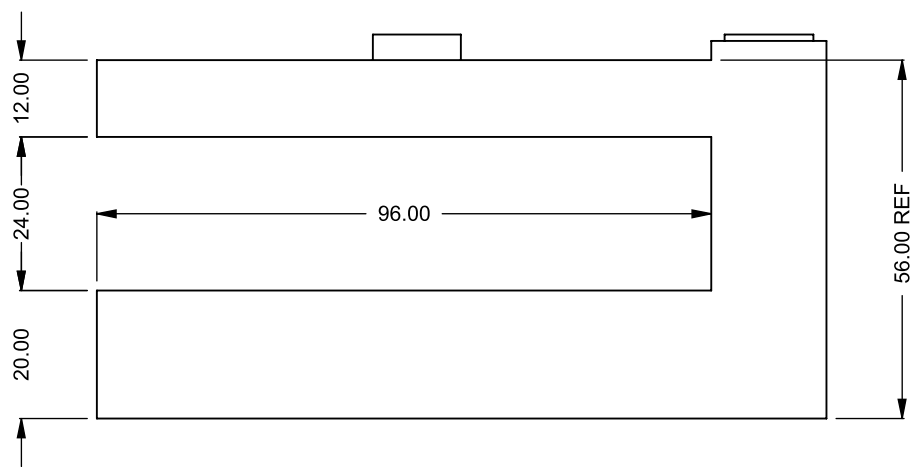

C820PFC
Power COOL-Pack
30D Top Intake

**PRELIMINARY
DRAWING ONLY**

EXAMPLE CONFIGURATION	UNLESS OTHERWISE SPECIFIED	DATE
MONTIGO COMMERCIAL FIREPLACES ARE CUSTOM BUILT FOR EACH PROJECT. THIS DRAWING IS FOR REFERENCE ONLY. FLUE AND AIR INTAKE SIZES ARE SUBJECT TO CHANGE DEPENDING ON VENT RUN.	DIMENSIONS ARE IN INCHES TOLERANCES: FRACTIONAL ± 1/8"	15/10/2020

MONTIGO
the art of fireplaces®
www.montigo.com