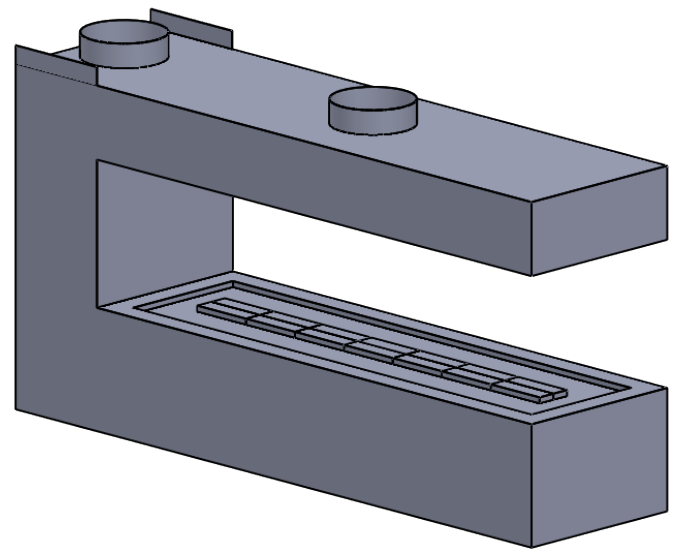

MONTIGO
 the art of **fireplaces**
 www.montigo.com

C820PFC
 Power COOL-Pack
 30D Rear Intake

**PRELIMINARY
 DRAWING ONLY** 

EXAMPLE CONFIGURATION	UNLESS OTHERWISE SPECIFIED	DATE
MONTIGO COMMERCIAL FIREPLACES ARE CUSTOM BUILT FOR EACH PROJECT. THIS DRAWING IS FOR REFERENCE ONLY. FLUE AND AIR INTAKE SIZES ARE SUBJECT TO CHANGE DEPENDING ON VENT RUN.	DIMENSIONS ARE IN INCHES TOLERANCES: FRACTIONAL $\pm 1/8"$	15/10/2020

MONTIGO
 the art of **fireplaces**
 www.montigo.com

C820PFC
 Power COOL-Pack
 30D Top Intake

**PRELIMINARY
 DRAWING ONLY**

EXAMPLE CONFIGURATION	UNLESS OTHERWISE SPECIFIED	DATE
MONTIGO COMMERCIAL FIREPLACES ARE CUSTOM BUILT FOR EACH PROJECT. THIS DRAWING IS FOR REFERENCE ONLY. FLUE AND AIR INTAKE SIZES ARE SUBJECT TO CHANGE DEPENDING ON VENT RUN.	DIMENSIONS ARE IN INCHES TOLERANCES: FRACTIONAL ± 1/8"	15/10/2020