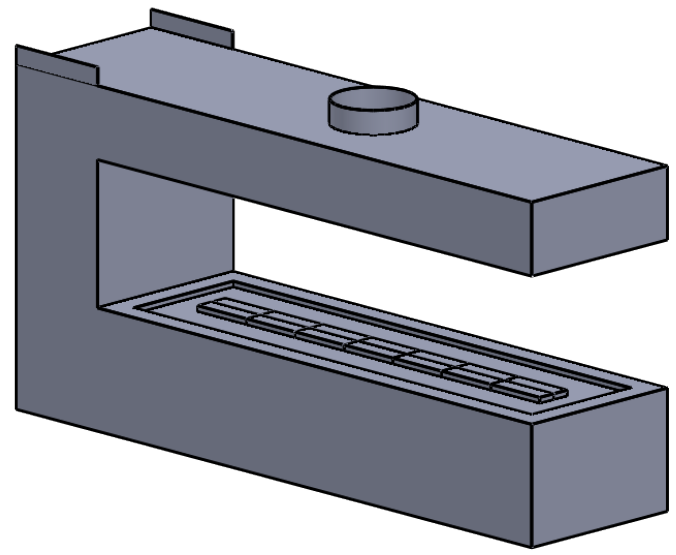

C820PFC
 Power COOL-Pack
30D Bottom Intake

**PRELIMINARY
 DRAWING ONLY** 

EXAMPLE CONFIGURATION	UNLESS OTHERWISE SPECIFIED	DATE
MONTIGO COMMERCIAL FIREPLACES ARE CUSTOM BUILT FOR EACH PROJECT. THIS DRAWING IS FOR REFERENCE ONLY. FLUE AND AIR INTAKE SIZES ARE SUBJECT TO CHANGE DEPENDING ON VENT RUN.	DIMENSIONS ARE IN INCHES TOLERANCES: FRACTIONAL $\pm 1/8"$	15/10/2020

MONTIGO
 the art of **fireplaces**
 www.montigo.com

C820PFC
 Power COOL-Pack
 30D Rear Intake

**PRELIMINARY
 DRAWING ONLY** 

EXAMPLE CONFIGURATION	UNLESS OTHERWISE SPECIFIED	DATE
MONTIGO COMMERCIAL FIREPLACES ARE CUSTOM BUILT FOR EACH PROJECT. THIS DRAWING IS FOR REFERENCE ONLY. FLUE AND AIR INTAKE SIZES ARE SUBJECT TO CHANGE DEPENDING ON VENT RUN.	DIMENSIONS ARE IN INCHES TOLERANCES: FRACTIONAL $\pm 1/8"$	15/10/2020