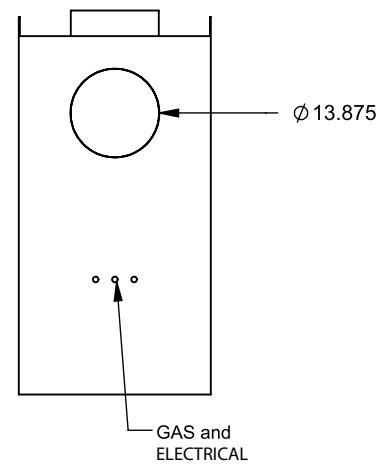

C820PFC
Power COOL-Pack
30D Rear Intake

**PRELIMINARY
DRAWING ONLY**

EXAMPLE CONFIGURATION	UNLESS OTHERWISE SPECIFIED	DATE
MONTIGO COMMERCIAL FIREPLACES ARE CUSTOM BUILT FOR EACH PROJECT. THIS DRAWING IS FOR REFERENCE ONLY. FLUE AND AIR INTAKE SIZES ARE SUBJECT TO CHANGE DEPENDING ON VENT RUN.	DIMENSIONS ARE IN INCHES TOLERANCES: FRACTIONAL $\pm 1/8"$	15/10/2020

MONTIGO
the art of **fireplaces**
www.montigo.com