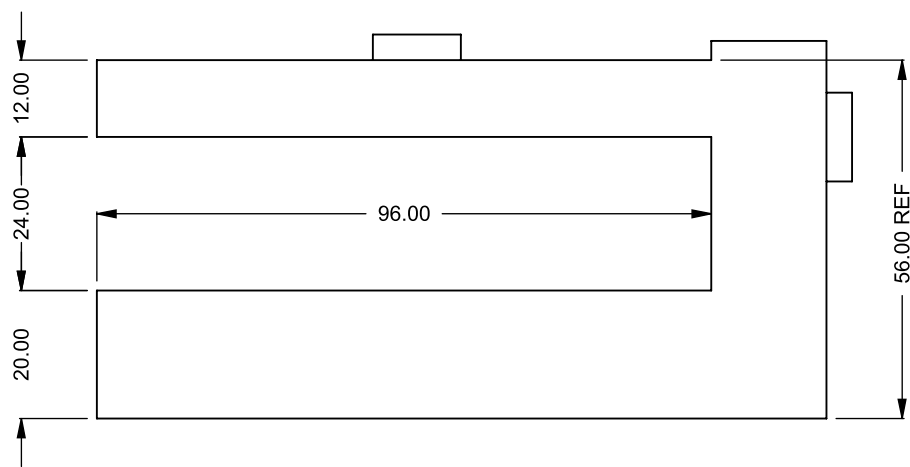

C820PFC
Power COOL-Pack
30D Rear Intake

**PRELIMINARY
DRAWING ONLY**

EXAMPLE CONFIGURATION	UNLESS OTHERWISE SPECIFIED	DATE
MONTIGO COMMERCIAL FIREPLACES ARE CUSTOM BUILT FOR EACH PROJECT. THIS DRAWING IS FOR REFERENCE ONLY. FLUE AND AIR INTAKE SIZES ARE SUBJECT TO CHANGE DEPENDING ON VENT RUN.	DIMENSIONS ARE IN INCHES TOLERANCES: FRACTIONAL $\pm 1/8"$	15/10/2020

MONTIGO
the art of **fireplaces**
www.montigo.com