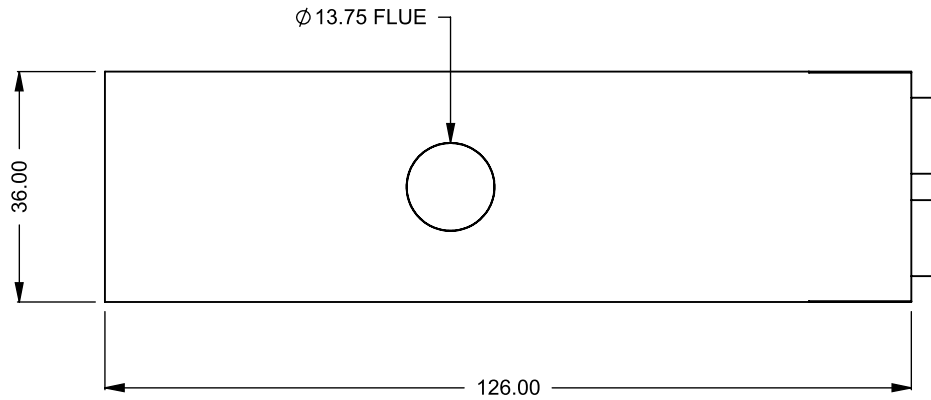

C920PFC
Power COOL-Pack
36D Rear Intake

**PRELIMINARY
DRAWING ONLY**

EXAMPLE CONFIGURATION

MONTIGO COMMERCIAL FIREPLACES ARE CUSTOM BUILT FOR EACH PROJECT. THIS DRAWING IS FOR REFERENCE ONLY.

FLUE AND AIR INTAKE SIZES ARE SUBJECT TO CHANGE DEPENDING ON VENT RUN.

UNLESS OTHERWISE SPECIFIED

DIMENSIONS ARE IN INCHES
TOLERANCES: FRACTIONAL $\pm 1/8"$

DATE

15/10/2020

MONTIGO
the art of **fireplaces**

www.montigo.com