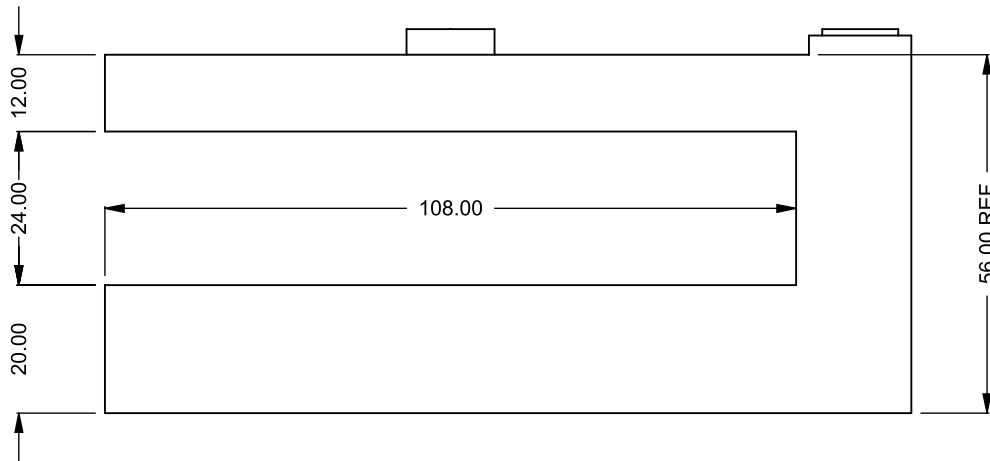

C920PFC
Power COOL-Pack
36D Top Intake

**PRELIMINARY
DRAWING ONLY**

EXAMPLE CONFIGURATION	UNLESS OTHERWISE SPECIFIED	DATE
MONTIGO COMMERCIAL FIREPLACES ARE CUSTOM BUILT FOR EACH PROJECT. THIS DRAWING IS FOR REFERENCE ONLY. FLUE AND AIR INTAKE SIZES ARE SUBJECT TO CHANGE DEPENDING ON VENT RUN.	DIMENSIONS ARE IN INCHES TOLERANCES: FRACTIONAL ± 1/8"	15/10/2020

MONTIGO
the art of **fireplaces**
www.montigo.com