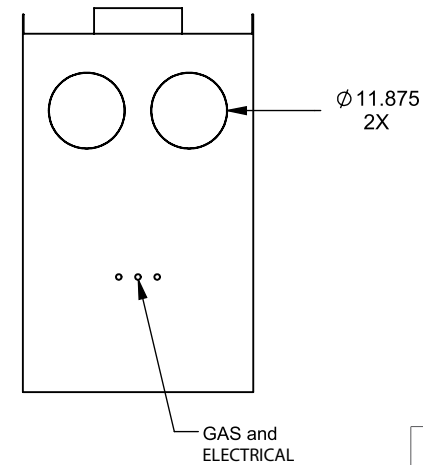

C920PFC
Power COOL-Pack
36D Rear Intake

**PRELIMINARY
DRAWING ONLY**

EXAMPLE CONFIGURATION

MONTIGO COMMERCIAL FIREPLACES ARE CUSTOM BUILT FOR EACH PROJECT. THIS DRAWING IS FOR REFERENCE ONLY.

FLUE AND AIR INTAKE SIZES ARE SUBJECT TO CHANGE DEPENDING ON VENT RUN.

UNLESS OTHERWISE SPECIFIED

DIMENSIONS ARE IN INCHES
TOLERANCES: FRACTIONAL $\pm 1/8"$

DATE

15/10/2020

MONTIGO
the art of **fireplaces**

www.montigo.com