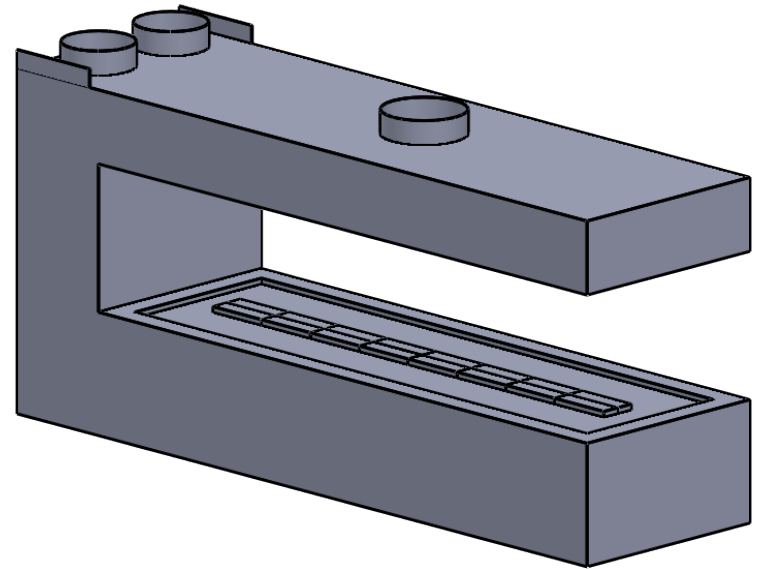

C920PFC
Power COOL-Pack
36D Top Intake

**PRELIMINARY
DRAWING ONLY**

EXAMPLE CONFIGURATION	UNLESS OTHERWISE SPECIFIED	DATE
MONTIGO COMMERCIAL FIREPLACES ARE CUSTOM BUILT FOR EACH PROJECT. THIS DRAWING IS FOR REFERENCE ONLY. FLUE AND AIR INTAKE SIZES ARE SUBJECT TO CHANGE DEPENDING ON VENT RUN.	DIMENSIONS ARE IN INCHES TOLERANCES: FRACTIONAL ± 1/8"	15/10/2020

MONTIGO
the art of **fireplaces**
www.montigo.com