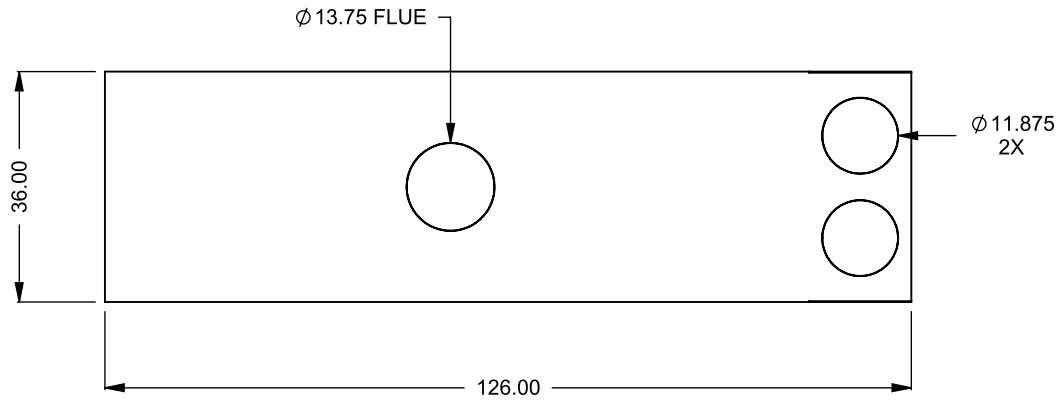

C920PFC
Power COOL-Pack
36D Top Intake

**PRELIMINARY
DRAWING ONLY**

EXAMPLE CONFIGURATION	UNLESS OTHERWISE SPECIFIED	DATE
MONTIGO COMMERCIAL FIREPLACES ARE CUSTOM BUILT FOR EACH PROJECT. THIS DRAWING IS FOR REFERENCE ONLY. FLUE AND AIR INTAKE SIZES ARE SUBJECT TO CHANGE DEPENDING ON VENT RUN.	DIMENSIONS ARE IN INCHES TOLERANCES: FRACTIONAL ± 1/8"	15/10/2020

MONTIGO
the art of **fireplaces**
www.montigo.com