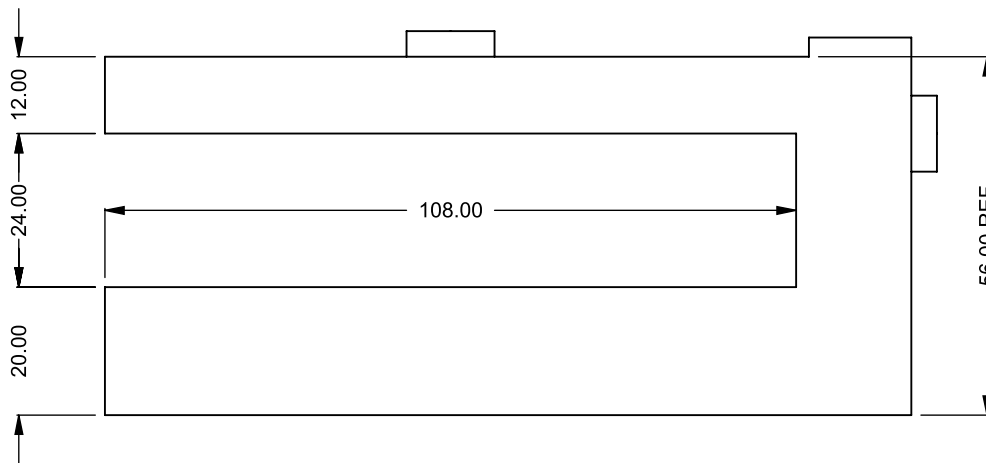

C920PFC
Power COOL-Pack
36D Rear Intake

**PRELIMINARY
DRAWING ONLY**

EXAMPLE CONFIGURATION

MONTIGO COMMERCIAL FIREPLACES ARE CUSTOM BUILT FOR EACH PROJECT. THIS DRAWING IS FOR REFERENCE ONLY.

FLUE AND AIR INTAKE SIZES ARE SUBJECT TO CHANGE DEPENDING ON VENT RUN.

UNLESS OTHERWISE SPECIFIED

DIMENSIONS ARE IN INCHES
TOLERANCES: FRACTIONAL $\pm 1/8"$

DATE

15/10/2020

MONTIGO
the art of **fireplaces**

www.montigo.com