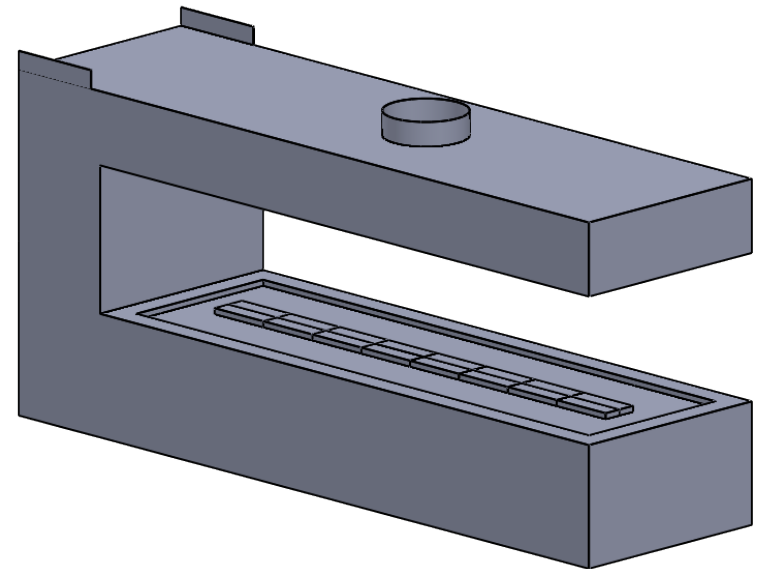

C920PFC
Power COOL-Pack
36D Rear Intake

**PRELIMINARY
DRAWING ONLY**

EXAMPLE CONFIGURATION

MONTIGO COMMERCIAL FIREPLACES ARE CUSTOM BUILT FOR EACH PROJECT. THIS DRAWING IS FOR REFERENCE ONLY.

FLUE AND AIR INTAKE SIZES ARE SUBJECT TO CHANGE DEPENDING ON VENT RUN.

UNLESS OTHERWISE SPECIFIED

DIMENSIONS ARE IN INCHES
TOLERANCES: FRACTIONAL $\pm 1/8"$

DATE

15/10/2020

MONTIGO
the art of **fireplaces**

www.montigo.com