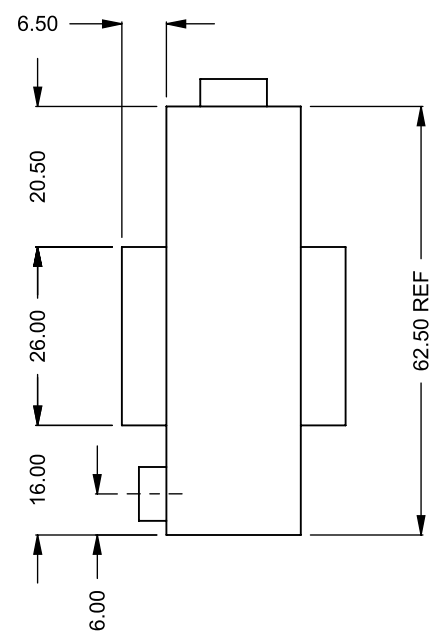

C420ST
COOL-Pack
Front Intake

**PRELIMINARY
DRAWING ONLY**

EXAMPLE CONFIGURATION	UNLESS OTHERWISE SPECIFIED	DATE
MONTIGO COMMERCIAL FIREPLACES ARE CUSTOM BUILT FOR EACH PROJECT. THIS DRAWING IS FOR REFERENCE ONLY. FLUE AND AIR INTAKE SIZES ARE SUBJECT TO CHANGE DEPENDING ON VENT RUN.	DIMENSIONS ARE IN INCHES TOLERANCES: FRACTIONAL $\pm 1/8"$	15/10/2020

MONTIGO
the art of **fireplaces**
www.montigo.com