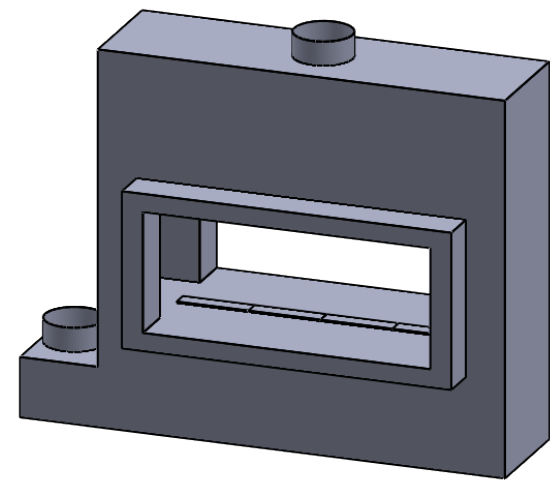

MONTIGO
 the art of **fireplaces**
www.montigo.com

C420ST
 COOL-Pack
 Rear Intake

**PRELIMINARY
 DRAWING ONLY** 

EXAMPLE CONFIGURATION	UNLESS OTHERWISE SPECIFIED	DATE
MONTIGO COMMERCIAL FIREPLACES ARE CUSTOM BUILT FOR EACH PROJECT. THIS DRAWING IS FOR REFERENCE ONLY. FLUE AND AIR INTAKE SIZES ARE SUBJECT TO CHANGE DEPENDING ON VENT RUN.	DIMENSIONS ARE IN INCHES TOLERANCES: FRACTIONAL ± 1/8"	15/10/2020

MONTIGO
 the art of fireplaces®
 www.montigo.com

C420ST
 COOL-Pack
 One Side Left Intake

**PRELIMINARY
 DRAWING ONLY**

EXAMPLE CONFIGURATION	UNLESS OTHERWISE SPECIFIED	DATE
MONTIGO COMMERCIAL FIREPLACES ARE CUSTOM BUILT FOR EACH PROJECT. THIS DRAWING IS FOR REFERENCE ONLY. FLUE AND AIR INTAKE SIZES ARE SUBJECT TO CHANGE DEPENDING ON VENT RUN.	DIMENSIONS ARE IN INCHES TOLERANCES: FRACTIONAL $\pm 1/8"$	15/10/2020