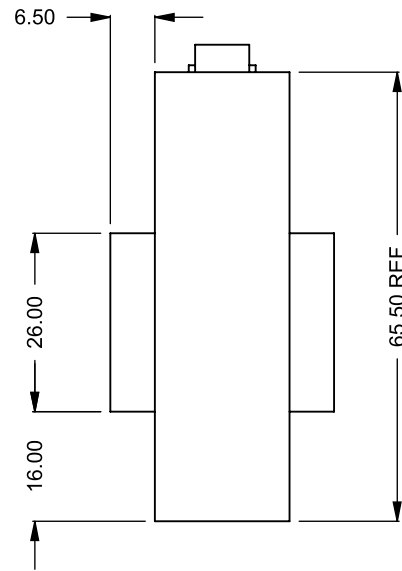

C420ST
COOL-Pack
Top Dual Side Intake

**PRELIMINARY
DRAWING ONLY**

EXAMPLE CONFIGURATION	UNLESS OTHERWISE SPECIFIED	DATE
MONTIGO COMMERCIAL FIREPLACES ARE CUSTOM BUILT FOR EACH PROJECT. THIS DRAWING IS FOR REFERENCE ONLY. FLUE AND AIR INTAKE SIZES ARE SUBJECT TO CHANGE DEPENDING ON VENT RUN.	DIMENSIONS ARE IN INCHES TOLERANCES: FRACTIONAL $\pm 1/8"$	15/10/2020

MONTIGO
the art of **fireplaces**
www.montigo.com