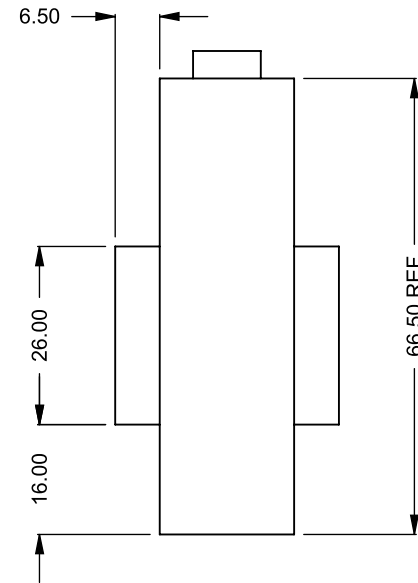

C420ST
COOL-Pack
Top One Side Right Intake

**PRELIMINARY
DRAWING ONLY**

EXAMPLE CONFIGURATION	UNLESS OTHERWISE SPECIFIED	DATE
MONTIGO COMMERCIAL FIREPLACES ARE CUSTOM BUILT FOR EACH PROJECT. THIS DRAWING IS FOR REFERENCE ONLY. FLUE AND AIR INTAKE SIZES ARE SUBJECT TO CHANGE DEPENDING ON VENT RUN.	DIMENSIONS ARE IN INCHES TOLERANCES: FRACTIONAL $\pm 1/8"$	15/10/2020

MONTIGO
the art of **fireplaces**
www.montigo.com