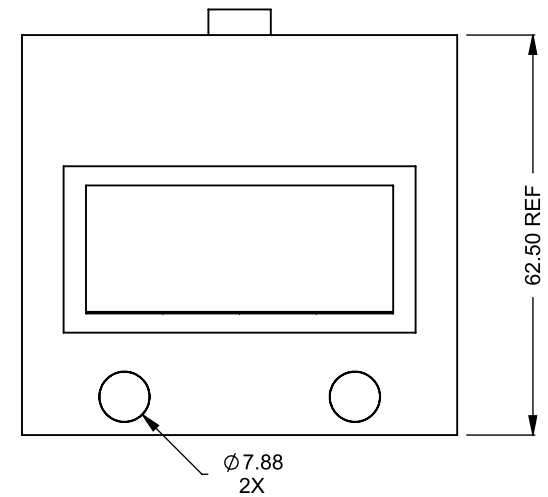

C420ST
COOL-Pack
Rear Intake

**PRELIMINARY
DRAWING ONLY**

EXAMPLE CONFIGURATION	UNLESS OTHERWISE SPECIFIED	DATE
MONTIGO COMMERCIAL FIREPLACES ARE CUSTOM BUILT FOR EACH PROJECT. THIS DRAWING IS FOR REFERENCE ONLY. FLUE AND AIR INTAKE SIZES ARE SUBJECT TO CHANGE DEPENDING ON VENT RUN.	DIMENSIONS ARE IN INCHES TOLERANCES: FRACTIONAL ± 1/8"	15/10/2020

MONTIGO
the art of fireplaces®
www.montigo.com