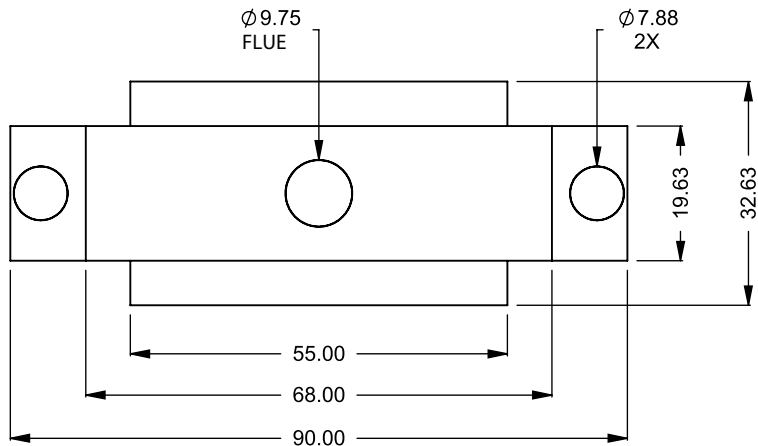

C420ST
COOL-Pack
Dual Side Intake

**PRELIMINARY
DRAWING ONLY**

EXAMPLE CONFIGURATION

MONTIGO COMMERCIAL FIREPLACES ARE CUSTOM BUILT FOR EACH PROJECT. THIS DRAWING IS FOR REFERENCE ONLY.

FLUE AND AIR INTAKE SIZES ARE SUBJECT TO CHANGE DEPENDING ON VENT RUN.

UNLESS OTHERWISE SPECIFIED

DIMENSIONS ARE IN INCHES
TOLERANCES: FRACTIONAL $\pm 1/8"$

DATE

15/10/2020

MONTIGO
the art of **fireplaces**

www.montigo.com