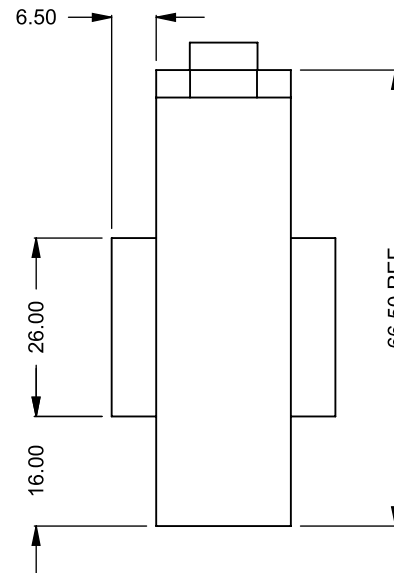

C420ST
COOL-Pack
Top One Side Left Intake

**PRELIMINARY
DRAWING ONLY**

EXAMPLE CONFIGURATION

MONTIGO COMMERCIAL FIREPLACES ARE CUSTOM BUILT FOR EACH PROJECT. THIS DRAWING IS FOR REFERENCE ONLY.

FLUE AND AIR INTAKE SIZES ARE SUBJECT TO CHANGE DEPENDING ON VENT RUN.

UNLESS OTHERWISE SPECIFIED

DIMENSIONS ARE IN INCHES
TOLERANCES: FRACTIONAL $\pm 1/8"$

DATE

15/10/2020

MONTIGO
the art of **fireplaces**

www.montigo.com