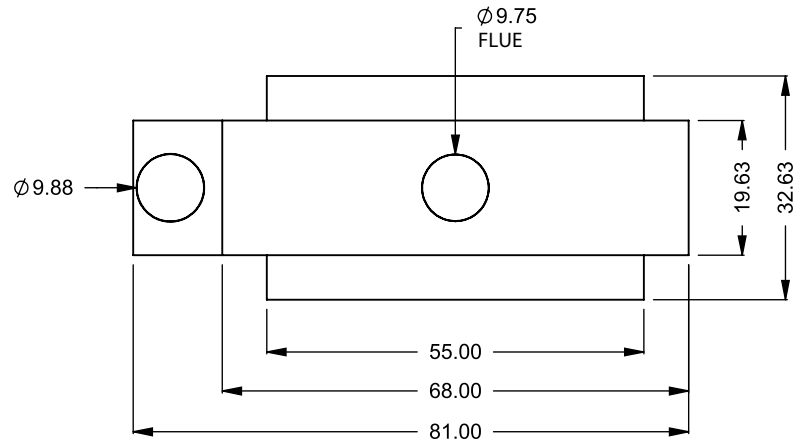

C420ST
COOL-Pack
One Side Left Intake

**PRELIMINARY
DRAWING ONLY**

EXAMPLE CONFIGURATION	UNLESS OTHERWISE SPECIFIED	DATE
MONTIGO COMMERCIAL FIREPLACES ARE CUSTOM BUILT FOR EACH PROJECT. THIS DRAWING IS FOR REFERENCE ONLY. FLUE AND AIR INTAKE SIZES ARE SUBJECT TO CHANGE DEPENDING ON VENT RUN.	DIMENSIONS ARE IN INCHES TOLERANCES: FRACTIONAL $\pm 1/8"$	15/10/2020

MONTIGO
the art of fireplaces®
www.montigo.com