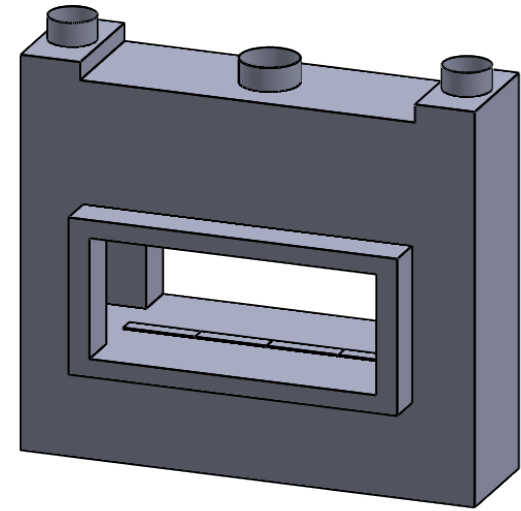

C420ST
COOL-Pack
Top Dual Side Intake

**PRELIMINARY
DRAWING ONLY**

EXAMPLE CONFIGURATION	UNLESS OTHERWISE SPECIFIED	DATE
MONTIGO COMMERCIAL FIREPLACES ARE CUSTOM BUILT FOR EACH PROJECT. THIS DRAWING IS FOR REFERENCE ONLY. FLUE AND AIR INTAKE SIZES ARE SUBJECT TO CHANGE DEPENDING ON VENT RUN.	DIMENSIONS ARE IN INCHES TOLERANCES: FRACTIONAL $\pm 1/8"$	15/10/2020

MONTIGO
the art of **fireplaces**
www.montigo.com