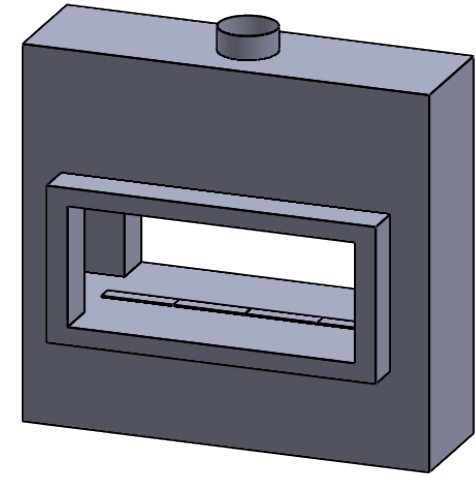

C420ST
COOL-Pack
Rear Intake

**PRELIMINARY
DRAWING ONLY**

EXAMPLE CONFIGURATION	UNLESS OTHERWISE SPECIFIED	DATE
MONTIGO COMMERCIAL FIREPLACES ARE CUSTOM BUILT FOR EACH PROJECT. THIS DRAWING IS FOR REFERENCE ONLY. FLUE AND AIR INTAKE SIZES ARE SUBJECT TO CHANGE DEPENDING ON VENT RUN.	DIMENSIONS ARE IN INCHES TOLERANCES: FRACTIONAL ± 1/8"	15/10/2020

MONTIGO
the art of fireplaces®
www.montigo.com