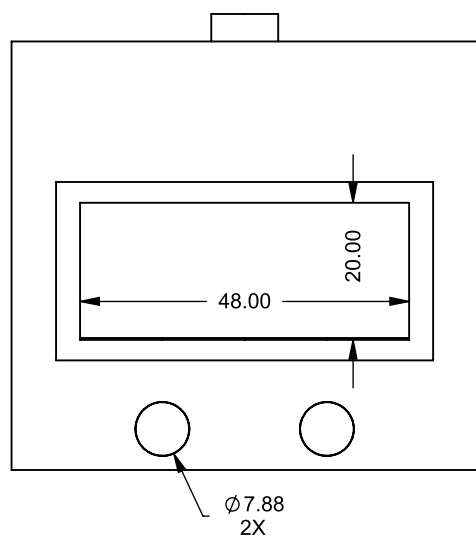

C420ST
COOL-Pack
Front Intake

**PRELIMINARY
DRAWING ONLY**

EXAMPLE CONFIGURATION	UNLESS OTHERWISE SPECIFIED	DATE
MONTIGO COMMERCIAL FIREPLACES ARE CUSTOM BUILT FOR EACH PROJECT. THIS DRAWING IS FOR REFERENCE ONLY. FLUE AND AIR INTAKE SIZES ARE SUBJECT TO CHANGE DEPENDING ON VENT RUN.	DIMENSIONS ARE IN INCHES TOLERANCES: FRACTIONAL $\pm 1/8"$	15/10/2020

MONTIGO
the art of **fireplaces**
www.montigo.com