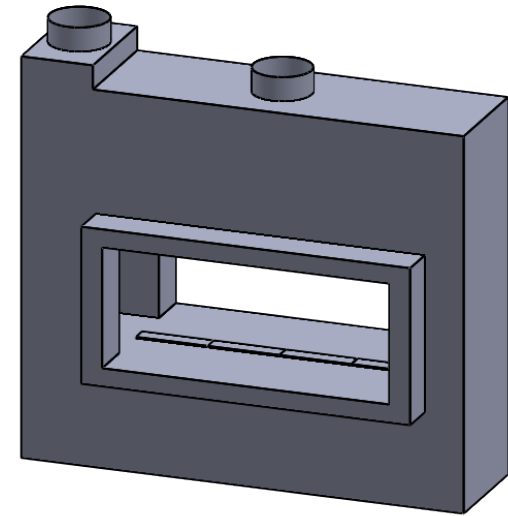

C420ST
COOL-Pack
Top One Side Left Intake

**PRELIMINARY
DRAWING ONLY**

EXAMPLE CONFIGURATION

MONTIGO COMMERCIAL FIREPLACES ARE CUSTOM BUILT FOR EACH PROJECT. THIS DRAWING IS FOR REFERENCE ONLY.

FLUE AND AIR INTAKE SIZES ARE SUBJECT TO CHANGE DEPENDING ON VENT RUN.

UNLESS OTHERWISE SPECIFIED

DIMENSIONS ARE IN INCHES
TOLERANCES: FRACTIONAL $\pm 1/8"$

DATE

15/10/2020

MONTIGO
the art of **fireplaces**

www.montigo.com