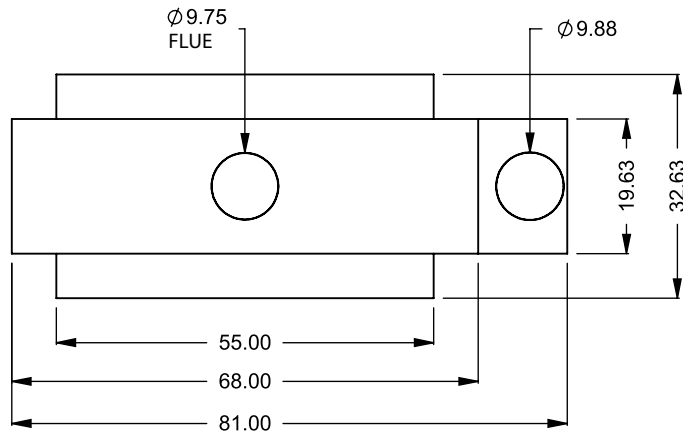

**PRELIMINARY
DRAWING ONLY**

EXAMPLE CONFIGURATION

MONTIGO COMMERCIAL FIREPLACES ARE CUSTOM BUILT FOR EACH PROJECT. THIS DRAWING IS FOR REFERENCE ONLY.

FLUE AND AIR INTAKE SIZES ARE SUBJECT TO CHANGE DEPENDING ON VENT RUN.

UNLESS OTHERWISE SPECIFIED

DIMENSIONS ARE IN INCHES
TOLERANCES: FRACTIONAL $\pm 1/8"$

DATE

15/10/2020

C420ST
COOL-Pack
One Side Right Intake

MONTIGO
the art of **fireplaces**
www.montigo.com