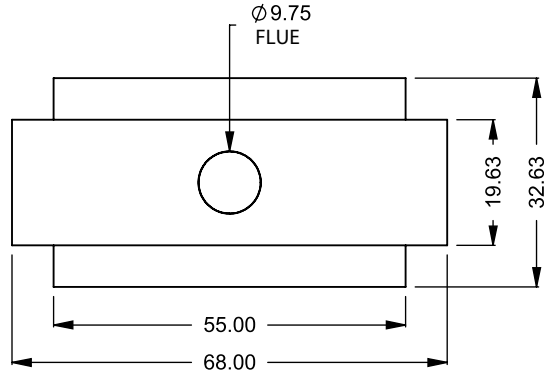

C420ST
COOL-Pack
Rear Intake

**PRELIMINARY
DRAWING ONLY**

EXAMPLE CONFIGURATION	UNLESS OTHERWISE SPECIFIED	DATE
MONTIGO COMMERCIAL FIREPLACES ARE CUSTOM BUILT FOR EACH PROJECT. THIS DRAWING IS FOR REFERENCE ONLY. FLUE AND AIR INTAKE SIZES ARE SUBJECT TO CHANGE DEPENDING ON VENT RUN.	DIMENSIONS ARE IN INCHES TOLERANCES: FRACTIONAL ± 1/8"	15/10/2020

MONTIGO
the art of fireplaces®
www.montigo.com