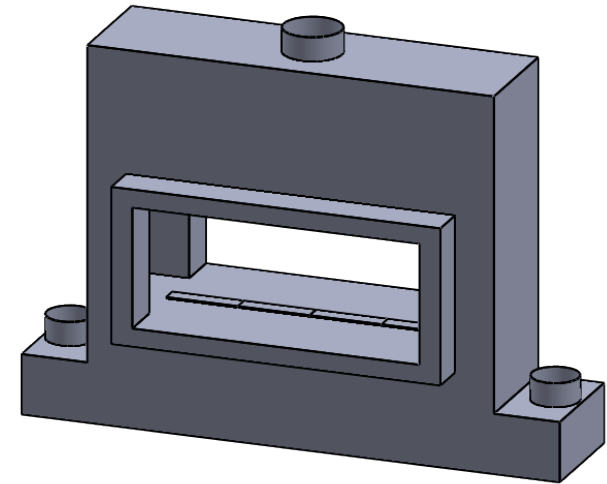

C420ST
COOL-Pack
Dual Side Intake

**PRELIMINARY
DRAWING ONLY**

EXAMPLE CONFIGURATION

MONTIGO COMMERCIAL FIREPLACES ARE CUSTOM BUILT FOR EACH PROJECT. THIS DRAWING IS FOR REFERENCE ONLY.

FLUE AND AIR INTAKE SIZES ARE SUBJECT TO CHANGE DEPENDING ON VENT RUN.

UNLESS OTHERWISE SPECIFIED

DIMENSIONS ARE IN INCHES
TOLERANCES: FRACTIONAL $\pm 1/8"$

DATE

15/10/2020

MONTIGO
the art of **fireplaces**

www.montigo.com