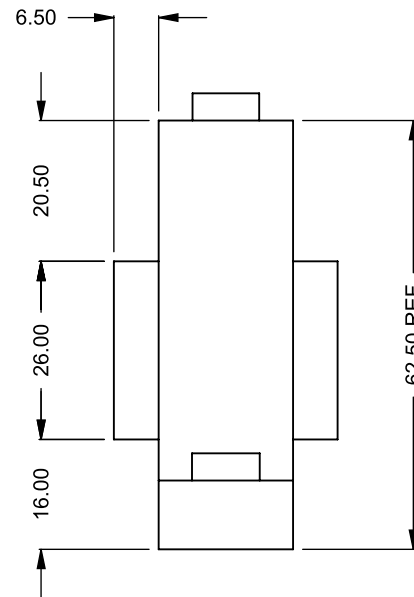

**PRELIMINARY
DRAWING ONLY**

EXAMPLE CONFIGURATION

MONTIGO COMMERCIAL FIREPLACES ARE CUSTOM BUILT FOR EACH PROJECT. THIS DRAWING IS FOR REFERENCE ONLY.

FLUE AND AIR INTAKE SIZES ARE SUBJECT TO CHANGE DEPENDING ON VENT RUN.

UNLESS OTHERWISE SPECIFIED

DIMENSIONS ARE IN INCHES
TOLERANCES: FRACTIONAL $\pm 1/8"$

DATE

15/10/2020

C420ST
COOL-Pack
One Side Right Intake

MONTIGO
the art of **fireplaces**
www.montigo.com