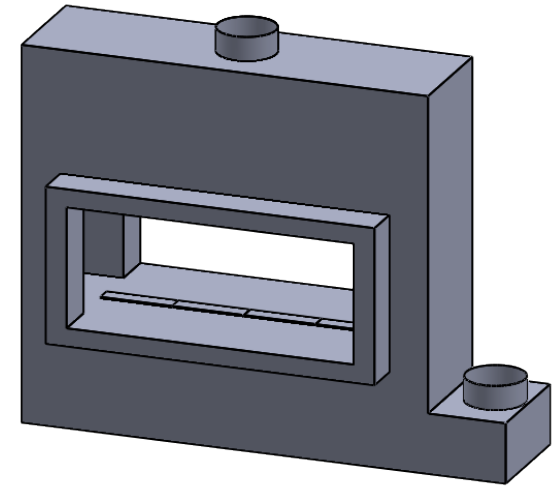

**PRELIMINARY
DRAWING ONLY**

EXAMPLE CONFIGURATION

MONTIGO COMMERCIAL FIREPLACES ARE CUSTOM BUILT FOR EACH PROJECT. THIS DRAWING IS FOR REFERENCE ONLY.

FLUE AND AIR INTAKE SIZES ARE SUBJECT TO CHANGE DEPENDING ON VENT RUN.

UNLESS OTHERWISE SPECIFIED

DIMENSIONS ARE IN INCHES
TOLERANCES: FRACTIONAL $\pm 1/8"$

DATE

15/10/2020

C420ST
COOL-Pack
One Side Right Intake

MONTIGO
the art of **fireplaces**
www.montigo.com