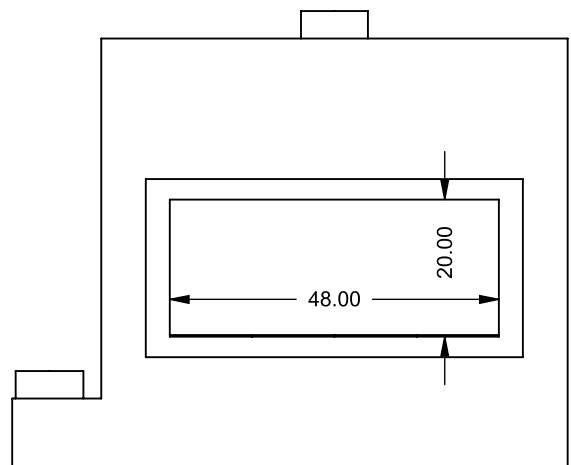

C420ST
COOL-Pack
One Side Left Intake

**PRELIMINARY
DRAWING ONLY**

EXAMPLE CONFIGURATION	UNLESS OTHERWISE SPECIFIED	DATE
MONTIGO COMMERCIAL FIREPLACES ARE CUSTOM BUILT FOR EACH PROJECT. THIS DRAWING IS FOR REFERENCE ONLY. FLUE AND AIR INTAKE SIZES ARE SUBJECT TO CHANGE DEPENDING ON VENT RUN.	DIMENSIONS ARE IN INCHES TOLERANCES: FRACTIONAL $\pm 1/8"$	15/10/2020

MONTIGO
the art of fireplaces®
www.montigo.com