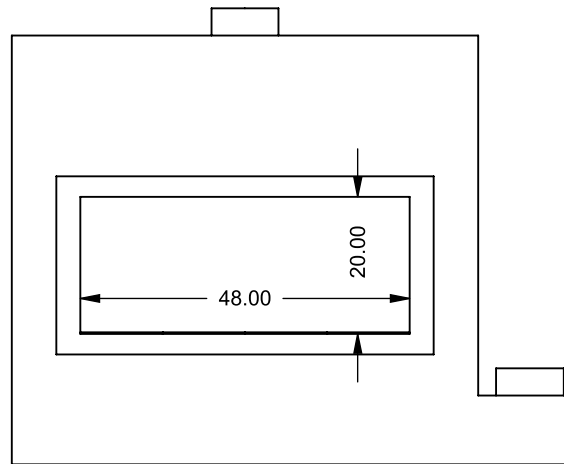

**PRELIMINARY
DRAWING ONLY**

EXAMPLE CONFIGURATION

MONTIGO COMMERCIAL FIREPLACES ARE CUSTOM BUILT FOR EACH PROJECT. THIS DRAWING IS FOR REFERENCE ONLY.

FLUE AND AIR INTAKE SIZES ARE SUBJECT TO CHANGE DEPENDING ON VENT RUN.

UNLESS OTHERWISE SPECIFIED

DIMENSIONS ARE IN INCHES
TOLERANCES: FRACTIONAL $\pm 1/8"$

DATE

15/10/2020

C420ST
COOL-Pack
One Side Right Intake

MONTIGO
the art of **fireplaces**
www.montigo.com