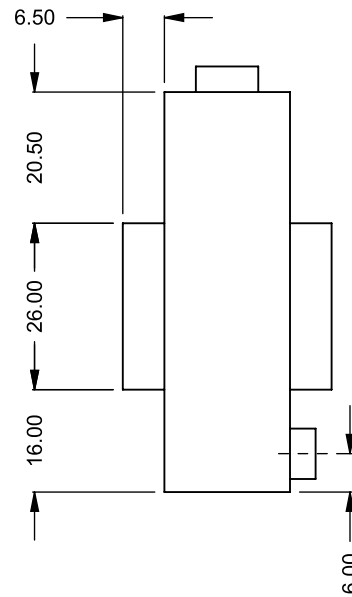

C420ST
COOL-Pack
Rear Intake

**PRELIMINARY
DRAWING ONLY**

EXAMPLE CONFIGURATION	UNLESS OTHERWISE SPECIFIED	DATE
MONTIGO COMMERCIAL FIREPLACES ARE CUSTOM BUILT FOR EACH PROJECT. THIS DRAWING IS FOR REFERENCE ONLY. FLUE AND AIR INTAKE SIZES ARE SUBJECT TO CHANGE DEPENDING ON VENT RUN.	DIMENSIONS ARE IN INCHES TOLERANCES: FRACTIONAL ± 1/8"	15/10/2020

MONTIGO
the art of fireplaces®
www.montigo.com