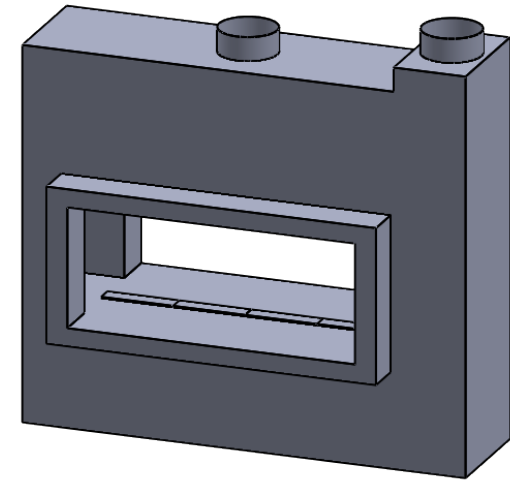

C420ST
COOL-Pack
Top One Side Right Intake

**PRELIMINARY
DRAWING ONLY**

EXAMPLE CONFIGURATION	UNLESS OTHERWISE SPECIFIED	DATE
MONTIGO COMMERCIAL FIREPLACES ARE CUSTOM BUILT FOR EACH PROJECT. THIS DRAWING IS FOR REFERENCE ONLY. FLUE AND AIR INTAKE SIZES ARE SUBJECT TO CHANGE DEPENDING ON VENT RUN.	DIMENSIONS ARE IN INCHES TOLERANCES: FRACTIONAL $\pm 1/8"$	15/10/2020

MONTIGO
the art of **fireplaces**
www.montigo.com