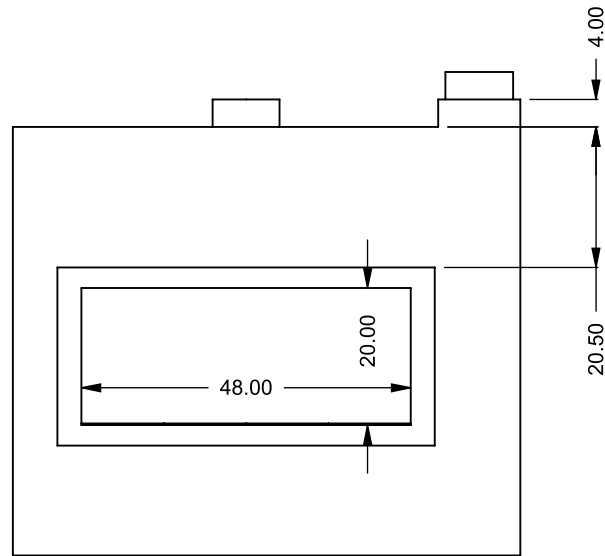

C420ST
COOL-Pack
Top One Side Right Intake

**PRELIMINARY
DRAWING ONLY**

EXAMPLE CONFIGURATION	UNLESS OTHERWISE SPECIFIED	DATE
MONTIGO COMMERCIAL FIREPLACES ARE CUSTOM BUILT FOR EACH PROJECT. THIS DRAWING IS FOR REFERENCE ONLY. FLUE AND AIR INTAKE SIZES ARE SUBJECT TO CHANGE DEPENDING ON VENT RUN.	DIMENSIONS ARE IN INCHES TOLERANCES: FRACTIONAL $\pm 1/8"$	15/10/2020

MONTIGO
the art of **fireplaces**
www.montigo.com