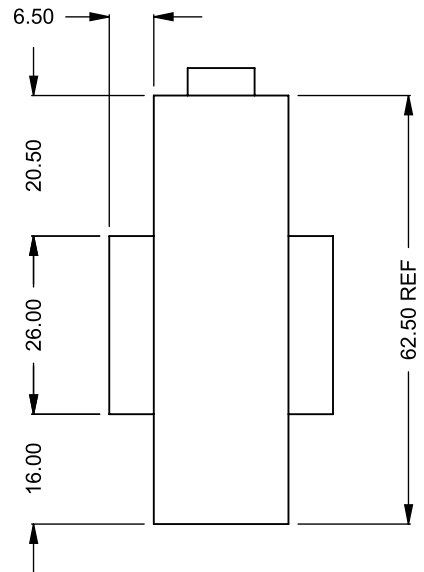

C420ST
COOL-Pack
One Side Left Intake

**PRELIMINARY
DRAWING ONLY**

EXAMPLE CONFIGURATION	UNLESS OTHERWISE SPECIFIED	DATE
MONTIGO COMMERCIAL FIREPLACES ARE CUSTOM BUILT FOR EACH PROJECT. THIS DRAWING IS FOR REFERENCE ONLY. FLUE AND AIR INTAKE SIZES ARE SUBJECT TO CHANGE DEPENDING ON VENT RUN.	DIMENSIONS ARE IN INCHES TOLERANCES: FRACTIONAL $\pm 1/8"$	15/10/2020

MONTIGO
the art of fireplaces®
www.montigo.com