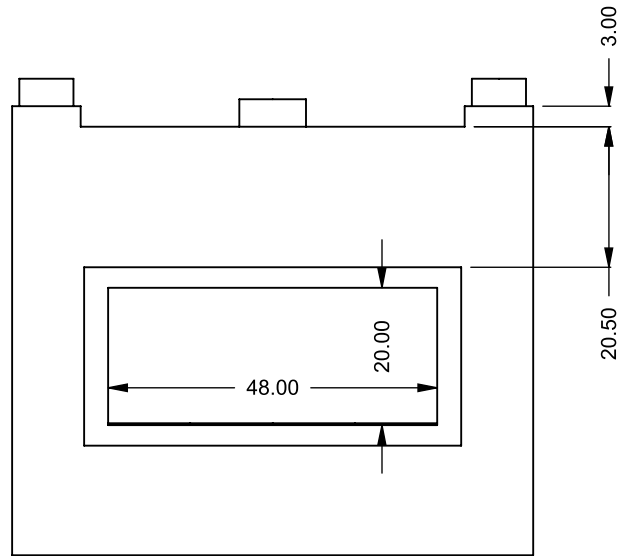

C420ST
COOL-Pack
Top Dual Side Intake

**PRELIMINARY
DRAWING ONLY**

EXAMPLE CONFIGURATION	UNLESS OTHERWISE SPECIFIED	DATE
MONTIGO COMMERCIAL FIREPLACES ARE CUSTOM BUILT FOR EACH PROJECT. THIS DRAWING IS FOR REFERENCE ONLY. FLUE AND AIR INTAKE SIZES ARE SUBJECT TO CHANGE DEPENDING ON VENT RUN.	DIMENSIONS ARE IN INCHES TOLERANCES: FRACTIONAL $\pm 1/8"$	15/10/2020

MONTIGO
the art of **fireplaces**
www.montigo.com