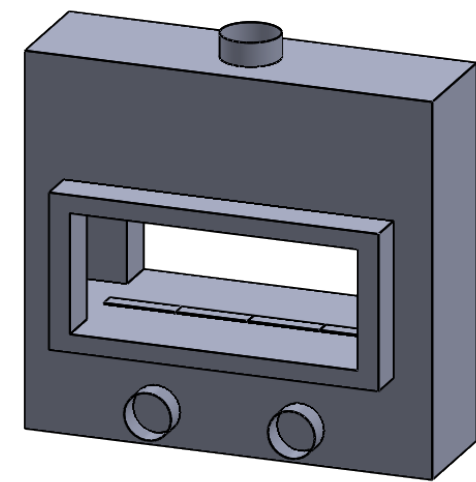

C420ST
COOL-Pack
Bottom Intake

MONTIGO
the art of **fireplaces**
www.montigo.com

C420ST
 COOL-Pack
 Front Intake

**PRELIMINARY
 DRAWING ONLY** 

EXAMPLE CONFIGURATION	UNLESS OTHERWISE SPECIFIED	DATE
MONTIGO COMMERCIAL FIREPLACES ARE CUSTOM BUILT FOR EACH PROJECT. THIS DRAWING IS FOR REFERENCE ONLY. FLUE AND AIR INTAKE SIZES ARE SUBJECT TO CHANGE DEPENDING ON VENT RUN.	DIMENSIONS ARE IN INCHES TOLERANCES: FRACTIONAL $\pm 1/8"$	15/10/2020