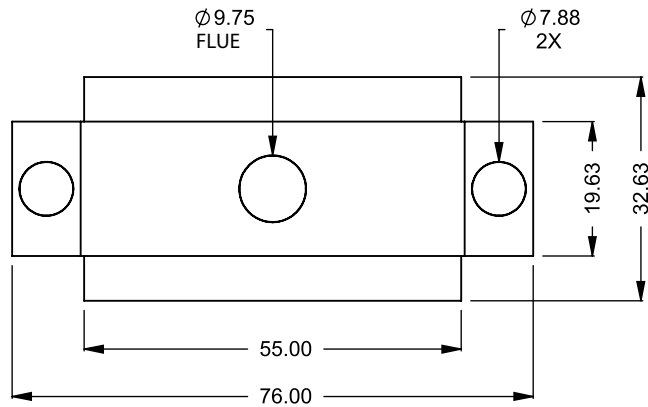

C420ST
COOL-Pack
Top Dual Side Intake

**PRELIMINARY
DRAWING ONLY**

EXAMPLE CONFIGURATION	UNLESS OTHERWISE SPECIFIED	DATE
MONTIGO COMMERCIAL FIREPLACES ARE CUSTOM BUILT FOR EACH PROJECT. THIS DRAWING IS FOR REFERENCE ONLY. FLUE AND AIR INTAKE SIZES ARE SUBJECT TO CHANGE DEPENDING ON VENT RUN.	DIMENSIONS ARE IN INCHES TOLERANCES: FRACTIONAL $\pm 1/8"$	15/10/2020

MONTIGO
the art of **fireplaces**
www.montigo.com