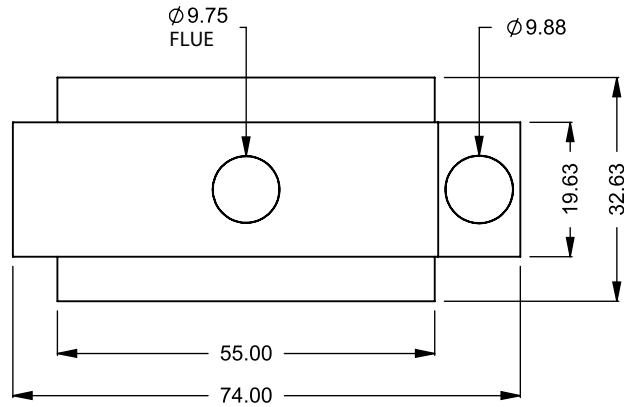

C420ST
COOL-Pack
Top One Side Right Intake

**PRELIMINARY
DRAWING ONLY**

EXAMPLE CONFIGURATION	UNLESS OTHERWISE SPECIFIED	DATE
MONTIGO COMMERCIAL FIREPLACES ARE CUSTOM BUILT FOR EACH PROJECT. THIS DRAWING IS FOR REFERENCE ONLY. FLUE AND AIR INTAKE SIZES ARE SUBJECT TO CHANGE DEPENDING ON VENT RUN.	DIMENSIONS ARE IN INCHES TOLERANCES: FRACTIONAL $\pm 1/8"$	15/10/2020

MONTIGO
the art of **fireplaces**
www.montigo.com