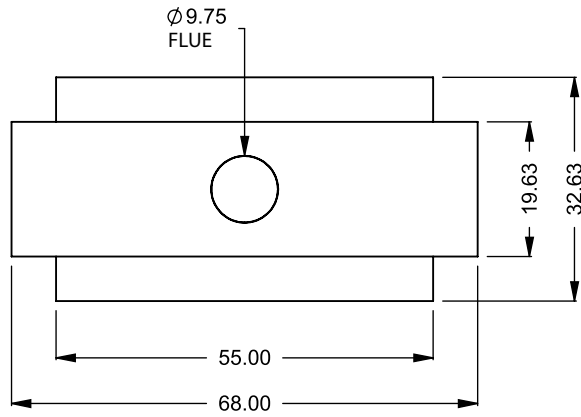

C420ST
COOL-Pack
Front Intake

**PRELIMINARY
DRAWING ONLY**

EXAMPLE CONFIGURATION	UNLESS OTHERWISE SPECIFIED	DATE
MONTIGO COMMERCIAL FIREPLACES ARE CUSTOM BUILT FOR EACH PROJECT. THIS DRAWING IS FOR REFERENCE ONLY. FLUE AND AIR INTAKE SIZES ARE SUBJECT TO CHANGE DEPENDING ON VENT RUN.	DIMENSIONS ARE IN INCHES TOLERANCES: FRACTIONAL $\pm 1/8"$	15/10/2020

MONTIGO
the art of **fireplaces**
www.montigo.com