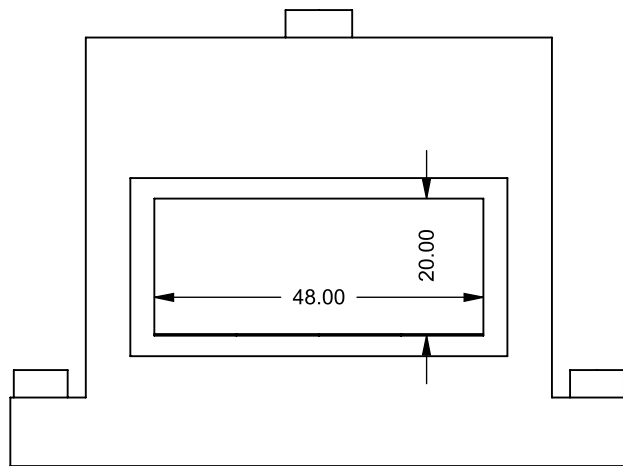

C420ST
COOL-Pack
Dual Side Intake

**PRELIMINARY
DRAWING ONLY**

EXAMPLE CONFIGURATION

MONTIGO COMMERCIAL FIREPLACES ARE CUSTOM BUILT FOR EACH PROJECT. THIS DRAWING IS FOR REFERENCE ONLY.

FLUE AND AIR INTAKE SIZES ARE SUBJECT TO CHANGE DEPENDING ON VENT RUN.

UNLESS OTHERWISE SPECIFIED

DIMENSIONS ARE IN INCHES
TOLERANCES: FRACTIONAL $\pm 1/8"$

DATE

15/10/2020

MONTIGO
the art of **fireplaces**

www.montigo.com