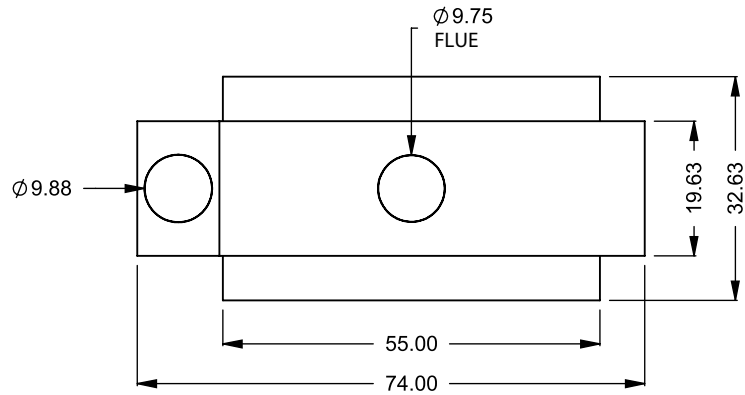

C420ST
COOL-Pack
Top One Side Left Intake

**PRELIMINARY
DRAWING ONLY**

EXAMPLE CONFIGURATION

MONTIGO COMMERCIAL FIREPLACES ARE CUSTOM BUILT FOR EACH PROJECT. THIS DRAWING IS FOR REFERENCE ONLY.

FLUE AND AIR INTAKE SIZES ARE SUBJECT TO CHANGE DEPENDING ON VENT RUN.

UNLESS OTHERWISE SPECIFIED

DIMENSIONS ARE IN INCHES
TOLERANCES: FRACTIONAL $\pm 1/8"$

DATE

15/10/2020

MONTIGO
the art of **fireplaces**

www.montigo.com