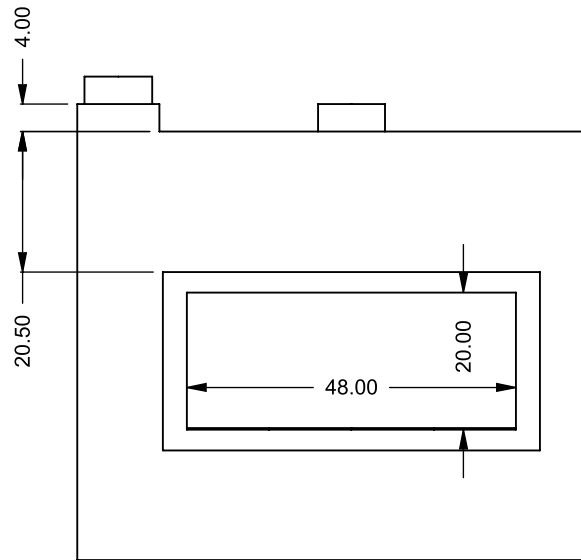

C420ST
COOL-Pack
Top One Side Left Intake

**PRELIMINARY
DRAWING ONLY**

EXAMPLE CONFIGURATION

MONTIGO COMMERCIAL FIREPLACES ARE CUSTOM BUILT FOR EACH PROJECT. THIS DRAWING IS FOR REFERENCE ONLY.

FLUE AND AIR INTAKE SIZES ARE SUBJECT TO CHANGE DEPENDING ON VENT RUN.

UNLESS OTHERWISE SPECIFIED

DIMENSIONS ARE IN INCHES
TOLERANCES: FRACTIONAL $\pm 1/8"$

DATE

15/10/2020

MONTIGO
the art of **fireplaces**

www.montigo.com