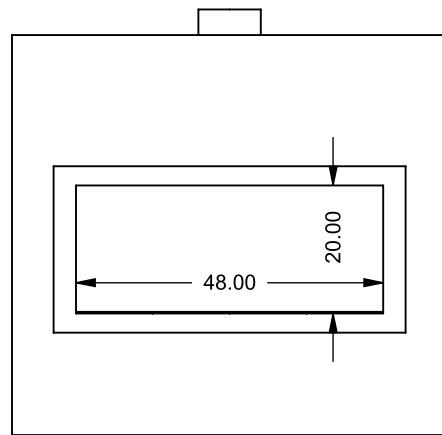

C420ST
COOL-Pack
Rear Intake

**PRELIMINARY
DRAWING ONLY**

EXAMPLE CONFIGURATION	UNLESS OTHERWISE SPECIFIED	DATE
MONTIGO COMMERCIAL FIREPLACES ARE CUSTOM BUILT FOR EACH PROJECT. THIS DRAWING IS FOR REFERENCE ONLY. FLUE AND AIR INTAKE SIZES ARE SUBJECT TO CHANGE DEPENDING ON VENT RUN.	DIMENSIONS ARE IN INCHES TOLERANCES: FRACTIONAL ± 1/8"	15/10/2020

MONTIGO
the art of fireplaces®
www.montigo.com