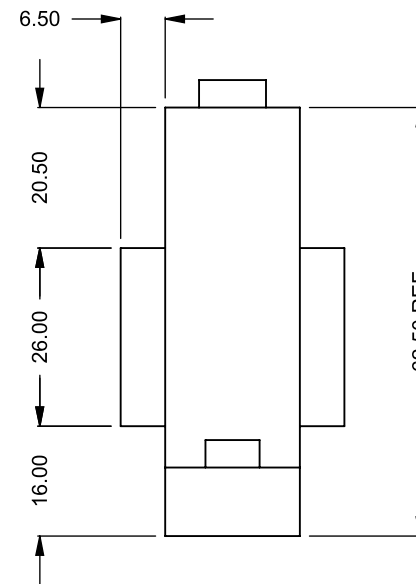

C420ST
COOL-Pack
Dual Side Intake

**PRELIMINARY
DRAWING ONLY**

EXAMPLE CONFIGURATION

MONTIGO COMMERCIAL FIREPLACES ARE CUSTOM BUILT FOR EACH PROJECT. THIS DRAWING IS FOR REFERENCE ONLY.

FLUE AND AIR INTAKE SIZES ARE SUBJECT TO CHANGE DEPENDING ON VENT RUN.

UNLESS OTHERWISE SPECIFIED

DIMENSIONS ARE IN INCHES
TOLERANCES: FRACTIONAL $\pm 1/8"$

DATE

15/10/2020

MONTIGO
the art of **fireplaces**

www.montigo.com