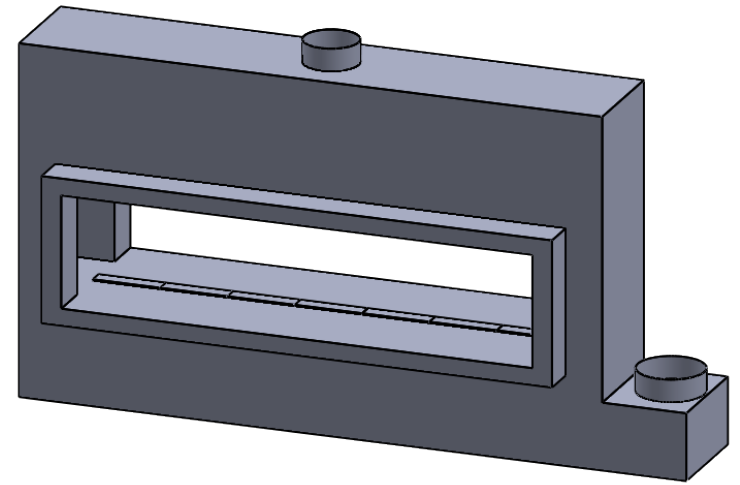

C720ST
COOL-Pack
One Side Right Intake

**PRELIMINARY
DRAWING ONLY**

EXAMPLE CONFIGURATION	UNLESS OTHERWISE SPECIFIED	DATE
MONTIGO COMMERCIAL FIREPLACES ARE CUSTOM BUILT FOR EACH PROJECT. THIS DRAWING IS FOR REFERENCE ONLY. FLUE AND AIR INTAKE SIZES ARE SUBJECT TO CHANGE DEPENDING ON VENT RUN.	DIMENSIONS ARE IN INCHES TOLERANCES: FRACTIONAL $\pm 1/8"$	15/10/2020

MONTIGO
the art of **fireplaces**
www.montigo.com