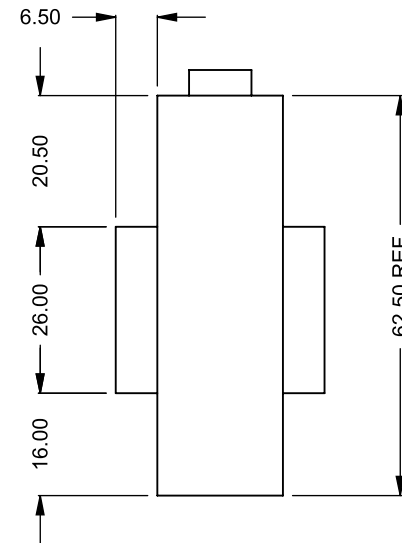

UNLESS OTHERWISE SPECIFIED

DIMENSIONS ARE IN INCHES
TOLERANCES: FRACTIONAL $\pm 1/8"$

DATE

15/10/2020

MONTIGO
the art of **fireplaces**

www.montigo.com

C720ST
 COOL-Pack
 One Side Left Intake

**PRELIMINARY
 DRAWING ONLY** 