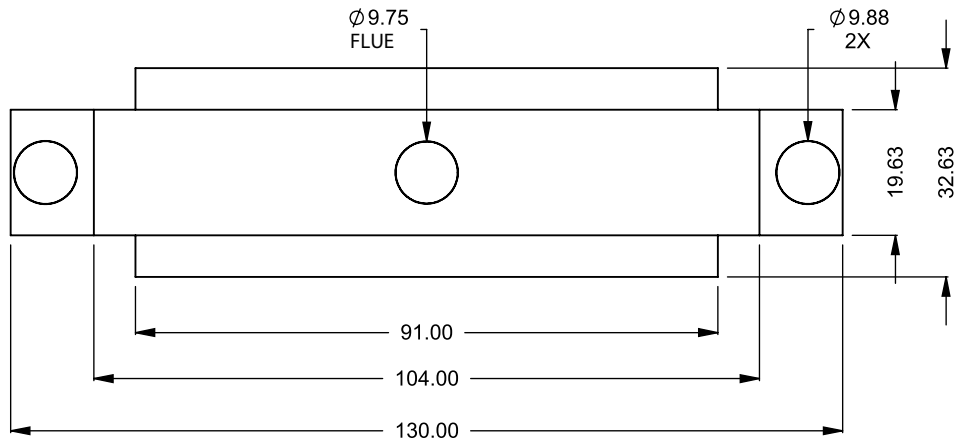

C720ST
COOL-Pack
Dual Side Intake

**PRELIMINARY
DRAWING ONLY**

EXAMPLE CONFIGURATION	UNLESS OTHERWISE SPECIFIED	DATE
MONTIGO COMMERCIAL FIREPLACES ARE CUSTOM BUILT FOR EACH PROJECT. THIS DRAWING IS FOR REFERENCE ONLY. FLUE AND AIR INTAKE SIZES ARE SUBJECT TO CHANGE DEPENDING ON VENT RUN.	DIMENSIONS ARE IN INCHES TOLERANCES: FRACTIONAL $\pm 1/8"$	15/10/2020

MONTIGO
the art of **fireplaces**
www.montigo.com