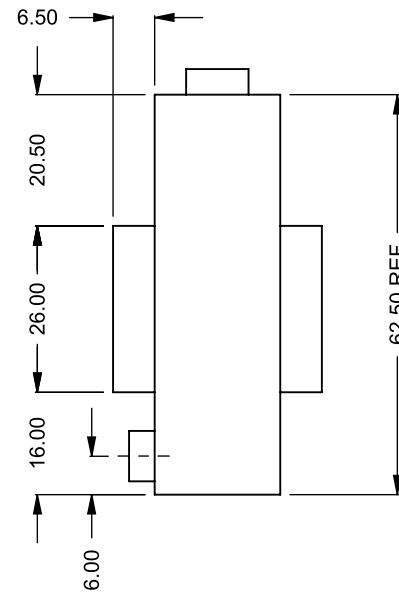

C720ST
COOL-Pack
Front Intake

**PRELIMINARY
DRAWING ONLY**

EXAMPLE CONFIGURATION

MONTIGO COMMERCIAL FIREPLACES ARE CUSTOM BUILT FOR EACH PROJECT. THIS DRAWING IS FOR REFERENCE ONLY.

FLUE AND AIR INTAKE SIZES ARE SUBJECT TO CHANGE DEPENDING ON VENT RUN.

UNLESS OTHERWISE SPECIFIED

DIMENSIONS ARE IN INCHES
TOLERANCES: FRACTIONAL $\pm 1/8"$

DATE

15/10/2020

MONTIGO
the art of **fireplaces**

www.montigo.com