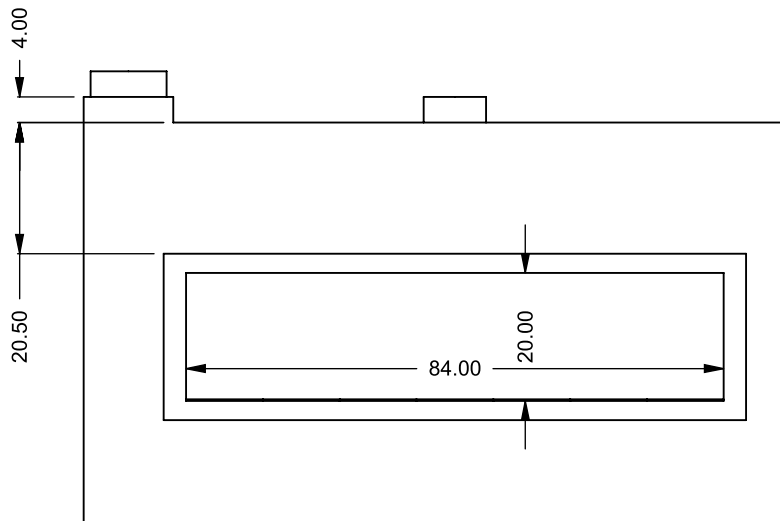

C720ST
COOL-Pack
Top One Side Left Intake

**PRELIMINARY
DRAWING ONLY**

EXAMPLE CONFIGURATION	UNLESS OTHERWISE SPECIFIED	DATE
MONTIGO COMMERCIAL FIREPLACES ARE CUSTOM BUILT FOR EACH PROJECT. THIS DRAWING IS FOR REFERENCE ONLY. FLUE AND AIR INTAKE SIZES ARE SUBJECT TO CHANGE DEPENDING ON VENT RUN.	DIMENSIONS ARE IN INCHES TOLERANCES: FRACTIONAL $\pm 1/8"$	15/10/2020

MONTIGO
the art of **fireplaces**
www.montigo.com