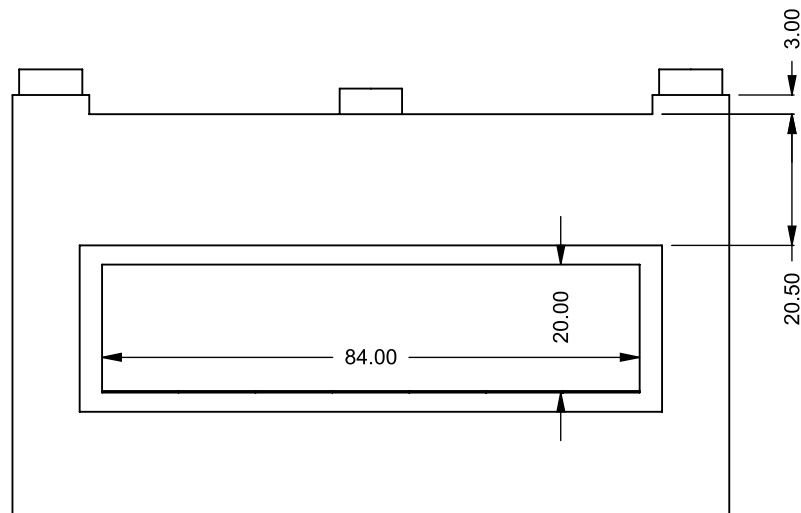

C720ST
COOL-Pack
Top Dual Side Intake

**PRELIMINARY
DRAWING ONLY**

EXAMPLE CONFIGURATION	UNLESS OTHERWISE SPECIFIED	DATE
MONTIGO COMMERCIAL FIREPLACES ARE CUSTOM BUILT FOR EACH PROJECT. THIS DRAWING IS FOR REFERENCE ONLY. FLUE AND AIR INTAKE SIZES ARE SUBJECT TO CHANGE DEPENDING ON VENT RUN.	DIMENSIONS ARE IN INCHES TOLERANCES: FRACTIONAL $\pm 1/8"$	15/10/2020

MONTIGO
the art of fireplaces®
www.montigo.com