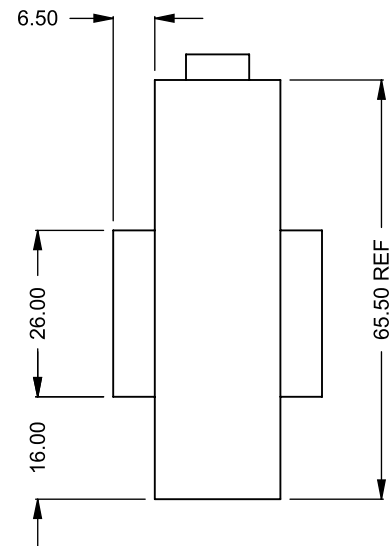

C720ST
COOL-Pack
Top Dual Side Intake

**PRELIMINARY
DRAWING ONLY**

EXAMPLE CONFIGURATION	UNLESS OTHERWISE SPECIFIED	DATE
MONTIGO COMMERCIAL FIREPLACES ARE CUSTOM BUILT FOR EACH PROJECT. THIS DRAWING IS FOR REFERENCE ONLY. FLUE AND AIR INTAKE SIZES ARE SUBJECT TO CHANGE DEPENDING ON VENT RUN.	DIMENSIONS ARE IN INCHES TOLERANCES: FRACTIONAL $\pm 1/8"$	15/10/2020

MONTIGO
the art of fireplaces®
www.montigo.com