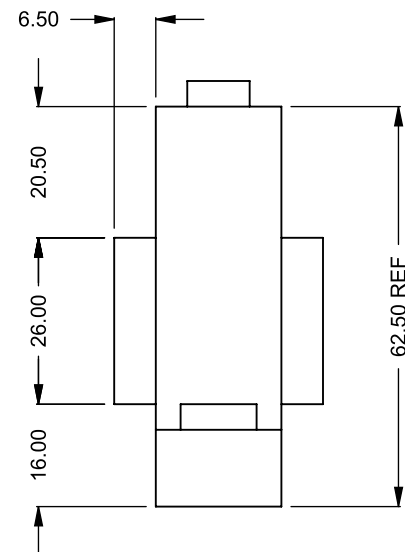

C720ST
COOL-Pack
One Side Right Intake

**PRELIMINARY
DRAWING ONLY**

EXAMPLE CONFIGURATION	UNLESS OTHERWISE SPECIFIED	DATE
MONTIGO COMMERCIAL FIREPLACES ARE CUSTOM BUILT FOR EACH PROJECT. THIS DRAWING IS FOR REFERENCE ONLY. FLUE AND AIR INTAKE SIZES ARE SUBJECT TO CHANGE DEPENDING ON VENT RUN.	DIMENSIONS ARE IN INCHES TOLERANCES: FRACTIONAL $\pm 1/8"$	15/10/2020

MONTIGO
the art of **fireplaces**
www.montigo.com