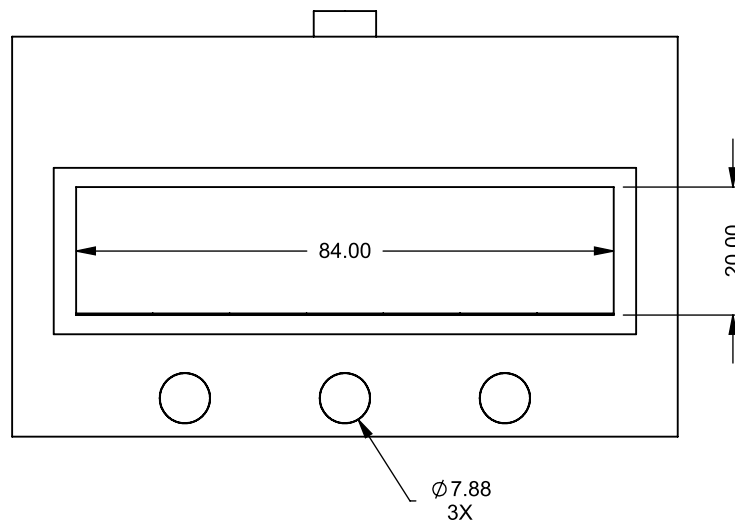

C720ST
COOL-Pack
Front Intake

**PRELIMINARY
DRAWING ONLY**

EXAMPLE CONFIGURATION

MONTIGO COMMERCIAL FIREPLACES ARE CUSTOM BUILT FOR EACH PROJECT. THIS DRAWING IS FOR REFERENCE ONLY.

FLUE AND AIR INTAKE SIZES ARE SUBJECT TO CHANGE DEPENDING ON VENT RUN.

UNLESS OTHERWISE SPECIFIED

DIMENSIONS ARE IN INCHES
TOLERANCES: FRACTIONAL $\pm 1/8"$

DATE

15/10/2020

MONTIGO
the art of **fireplaces**

www.montigo.com