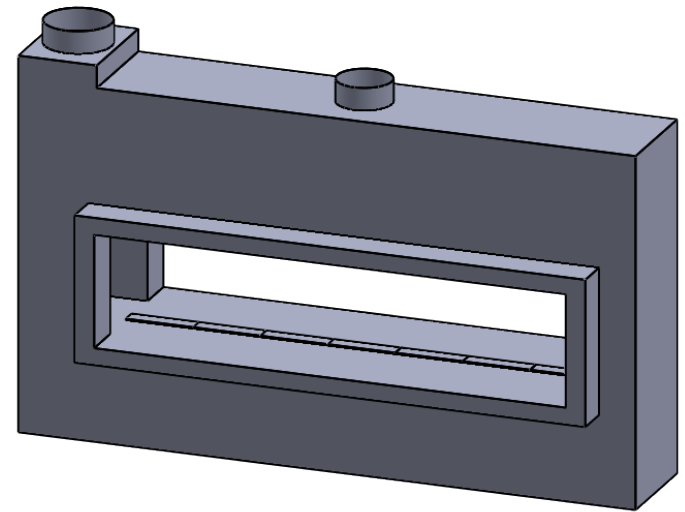

C720ST
COOL-Pack
Top One Side Left Intake

**PRELIMINARY
DRAWING ONLY**

EXAMPLE CONFIGURATION	UNLESS OTHERWISE SPECIFIED	DATE
MONTIGO COMMERCIAL FIREPLACES ARE CUSTOM BUILT FOR EACH PROJECT. THIS DRAWING IS FOR REFERENCE ONLY. FLUE AND AIR INTAKE SIZES ARE SUBJECT TO CHANGE DEPENDING ON VENT RUN.	DIMENSIONS ARE IN INCHES TOLERANCES: FRACTIONAL $\pm 1/8"$	15/10/2020

MONTIGO
the art of **fireplaces**
www.montigo.com