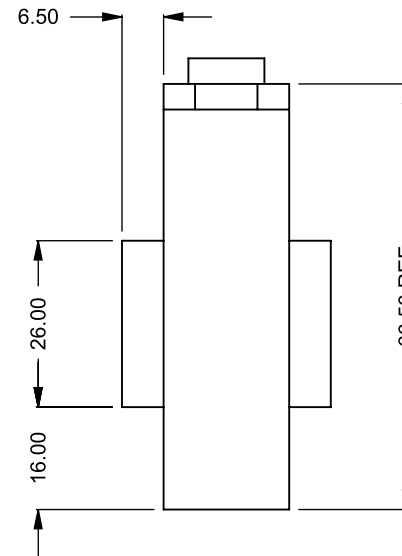

C720ST
COOL-Pack
Top One Side Left Intake

**PRELIMINARY
DRAWING ONLY**

EXAMPLE CONFIGURATION	UNLESS OTHERWISE SPECIFIED	DATE
MONTIGO COMMERCIAL FIREPLACES ARE CUSTOM BUILT FOR EACH PROJECT. THIS DRAWING IS FOR REFERENCE ONLY. FLUE AND AIR INTAKE SIZES ARE SUBJECT TO CHANGE DEPENDING ON VENT RUN.	DIMENSIONS ARE IN INCHES TOLERANCES: FRACTIONAL $\pm 1/8"$	15/10/2020

MONTIGO
the art of **fireplaces**
www.montigo.com