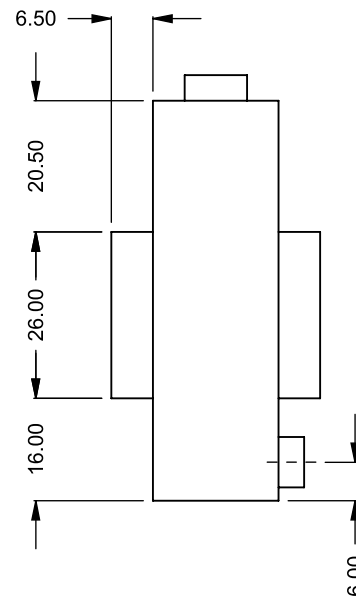

C720ST
COOL-Pack
Rear Intake

**PRELIMINARY
DRAWING ONLY**

EXAMPLE CONFIGURATION

MONTIGO COMMERCIAL FIREPLACES ARE CUSTOM BUILT FOR EACH PROJECT. THIS DRAWING IS FOR REFERENCE ONLY.

FLUE AND AIR INTAKE SIZES ARE SUBJECT TO CHANGE DEPENDING ON VENT RUN.

UNLESS OTHERWISE SPECIFIED

DIMENSIONS ARE IN INCHES
TOLERANCES: FRACTIONAL $\pm 1/8"$

DATE

15/10/2020

MONTIGO
the art of **fireplaces**

www.montigo.com