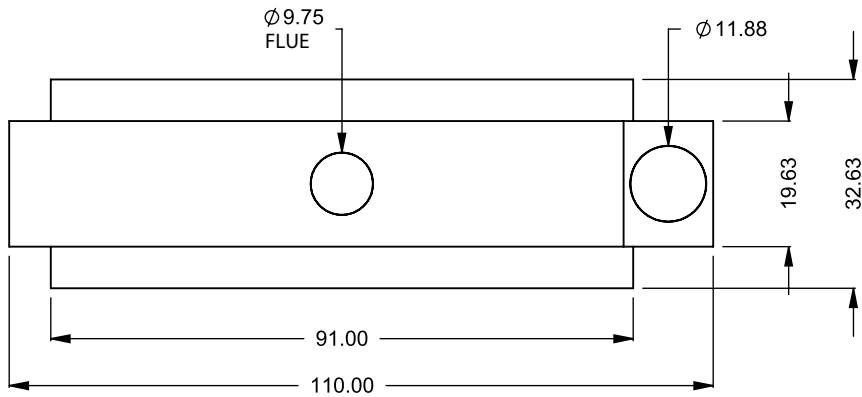

**PRELIMINARY
DRAWING ONLY**

EXAMPLE CONFIGURATION	UNLESS OTHERWISE SPECIFIED	DATE
MONTIGO COMMERCIAL FIREPLACES ARE CUSTOM BUILT FOR EACH PROJECT. THIS DRAWING IS FOR REFERENCE ONLY. FLUE AND AIR INTAKE SIZES ARE SUBJECT TO CHANGE DEPENDING ON VENT RUN.	DIMENSIONS ARE IN INCHES TOLERANCES: FRACTIONAL $\pm 1/8"$	15/10/2020

C720ST
COOL-Pack
Top One Side Right Intake

MONTIGO
the art of fireplaces®
www.montigo.com