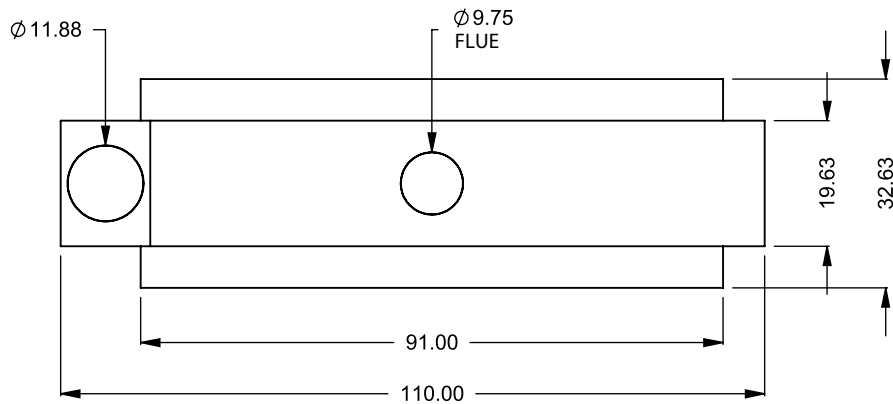

C720ST
COOL-Pack
Top One Side Left Intake

**PRELIMINARY
DRAWING ONLY**

EXAMPLE CONFIGURATION	UNLESS OTHERWISE SPECIFIED	DATE
MONTIGO COMMERCIAL FIREPLACES ARE CUSTOM BUILT FOR EACH PROJECT. THIS DRAWING IS FOR REFERENCE ONLY. FLUE AND AIR INTAKE SIZES ARE SUBJECT TO CHANGE DEPENDING ON VENT RUN.	DIMENSIONS ARE IN INCHES TOLERANCES: FRACTIONAL $\pm 1/8"$	15/10/2020

MONTIGO
the art of **fireplaces**
www.montigo.com