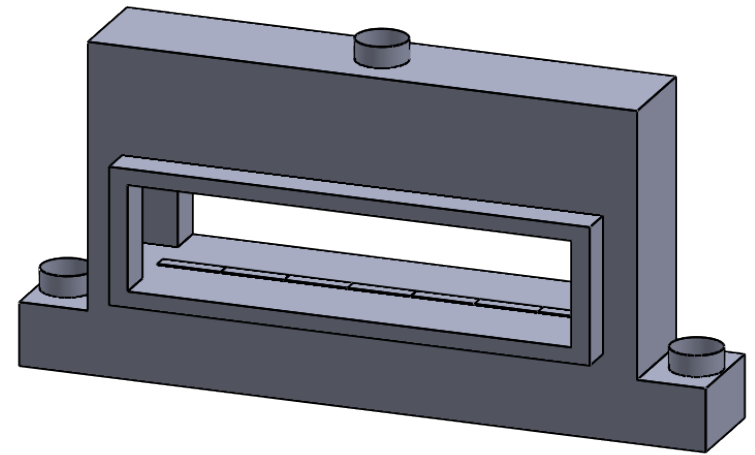

C720ST
COOL-Pack
Dual Side Intake

**PRELIMINARY
DRAWING ONLY**

EXAMPLE CONFIGURATION	UNLESS OTHERWISE SPECIFIED	DATE
MONTIGO COMMERCIAL FIREPLACES ARE CUSTOM BUILT FOR EACH PROJECT. THIS DRAWING IS FOR REFERENCE ONLY. FLUE AND AIR INTAKE SIZES ARE SUBJECT TO CHANGE DEPENDING ON VENT RUN.	DIMENSIONS ARE IN INCHES TOLERANCES: FRACTIONAL $\pm 1/8"$	15/10/2020

MONTIGO
the art of **fireplaces**
www.montigo.com