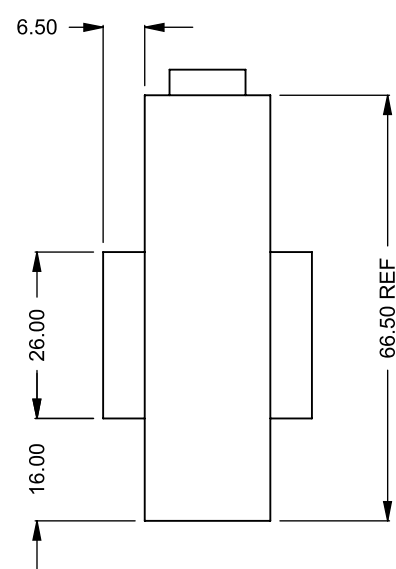

**PRELIMINARY
DRAWING ONLY**

EXAMPLE CONFIGURATION	UNLESS OTHERWISE SPECIFIED	DATE
MONTIGO COMMERCIAL FIREPLACES ARE CUSTOM BUILT FOR EACH PROJECT. THIS DRAWING IS FOR REFERENCE ONLY. FLUE AND AIR INTAKE SIZES ARE SUBJECT TO CHANGE DEPENDING ON VENT RUN.	DIMENSIONS ARE IN INCHES TOLERANCES: FRACTIONAL $\pm 1/8"$	15/10/2020

C720ST
COOL-Pack
Top One Side Right Intake

MONTIGO
the art of fireplaces®
www.montigo.com