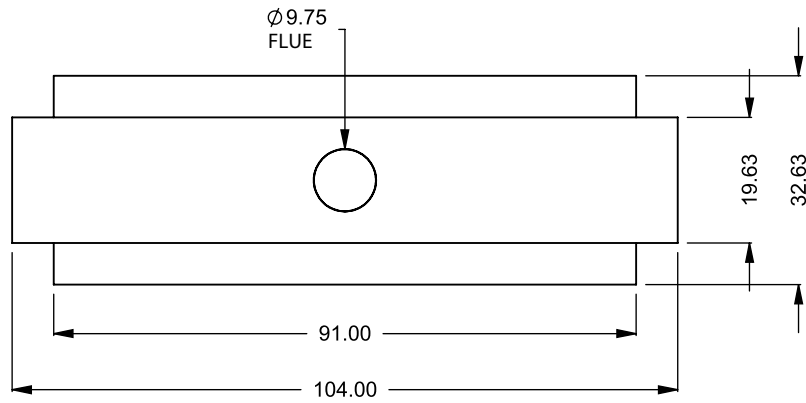

C720ST
COOL-Pack
Front Intake

**PRELIMINARY
DRAWING ONLY**

EXAMPLE CONFIGURATION

MONTIGO COMMERCIAL FIREPLACES ARE CUSTOM BUILT FOR EACH PROJECT. THIS DRAWING IS FOR REFERENCE ONLY.

FLUE AND AIR INTAKE SIZES ARE SUBJECT TO CHANGE DEPENDING ON VENT RUN.

UNLESS OTHERWISE SPECIFIED

DIMENSIONS ARE IN INCHES
TOLERANCES: FRACTIONAL $\pm 1/8"$

DATE

15/10/2020

MONTIGO
the art of **fireplaces**

www.montigo.com