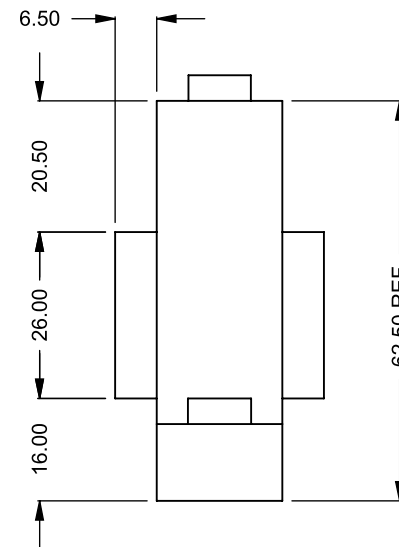

C720ST
COOL-Pack
Dual Side Intake

**PRELIMINARY
DRAWING ONLY**

EXAMPLE CONFIGURATION	UNLESS OTHERWISE SPECIFIED	DATE
MONTIGO COMMERCIAL FIREPLACES ARE CUSTOM BUILT FOR EACH PROJECT. THIS DRAWING IS FOR REFERENCE ONLY. FLUE AND AIR INTAKE SIZES ARE SUBJECT TO CHANGE DEPENDING ON VENT RUN.	DIMENSIONS ARE IN INCHES TOLERANCES: FRACTIONAL $\pm 1/8"$	15/10/2020

MONTIGO
the art of **fireplaces**
www.montigo.com