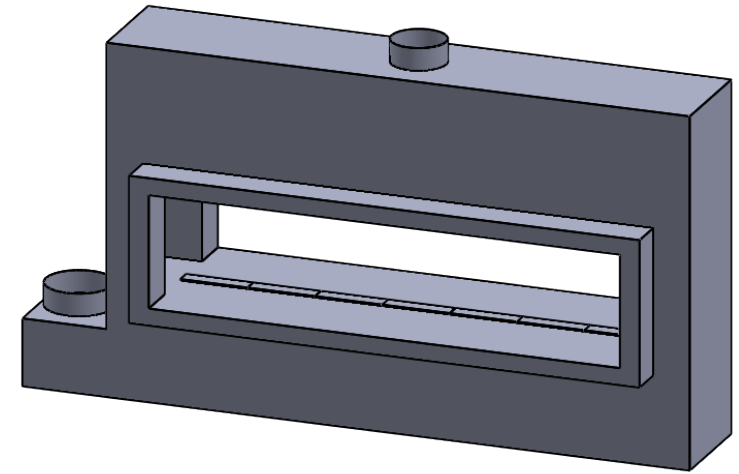

UNLESS OTHERWISE SPECIFIED

DIMENSIONS ARE IN INCHES
TOLERANCES: FRACTIONAL $\pm 1/8"$

DATE

15/10/2020

MONTIGO
the art of **fireplaces**

www.montigo.com

C720ST
 COOL-Pack
 One Side Left Intake

**PRELIMINARY
 DRAWING ONLY** 