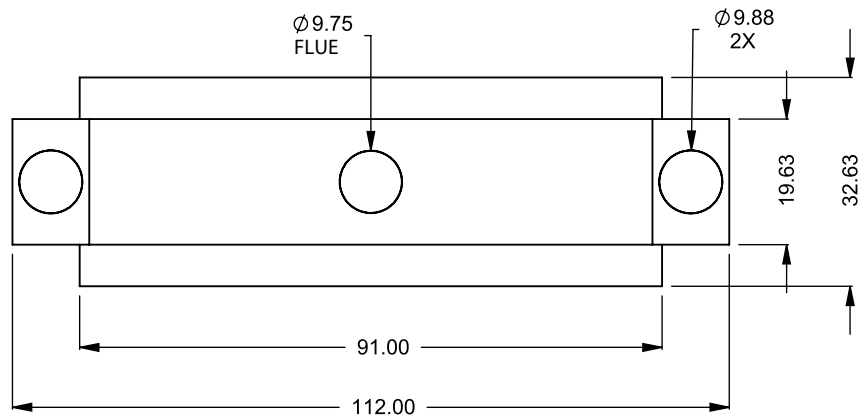

C720ST
COOL-Pack
Top Dual Side Intake

**PRELIMINARY
DRAWING ONLY**

EXAMPLE CONFIGURATION	UNLESS OTHERWISE SPECIFIED	DATE
MONTIGO COMMERCIAL FIREPLACES ARE CUSTOM BUILT FOR EACH PROJECT. THIS DRAWING IS FOR REFERENCE ONLY. FLUE AND AIR INTAKE SIZES ARE SUBJECT TO CHANGE DEPENDING ON VENT RUN.	DIMENSIONS ARE IN INCHES TOLERANCES: FRACTIONAL $\pm 1/8"$	15/10/2020

MONTIGO
the art of fireplaces®
www.montigo.com