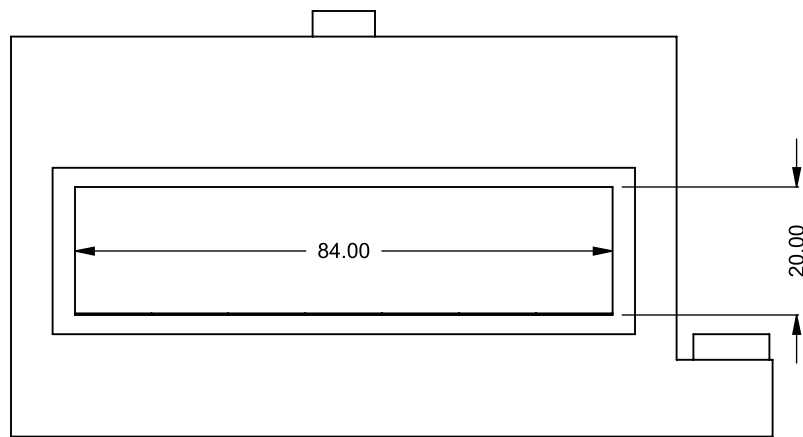

DIMENSIONS ARE IN INCHES
 TOLERANCES: FRACTIONAL $\pm 1/8"$

DATE

15/10/2020

MONTIGO
 the art of **fireplaces**

www.montigo.com

C720ST
 COOL-Pack
 One Side Right Intake

**PRELIMINARY
 DRAWING ONLY** 

EXAMPLE CONFIGURATION	UNLESS OTHERWISE SPECIFIED	DATE
MONTIGO COMMERCIAL FIREPLACES ARE CUSTOM BUILT FOR EACH PROJECT. THIS DRAWING IS FOR REFERENCE ONLY. FLUE AND AIR INTAKE SIZES ARE SUBJECT TO CHANGE DEPENDING ON VENT RUN.	DIMENSIONS ARE IN INCHES TOLERANCES: FRACTIONAL $\pm 1/8"$	15/10/2020