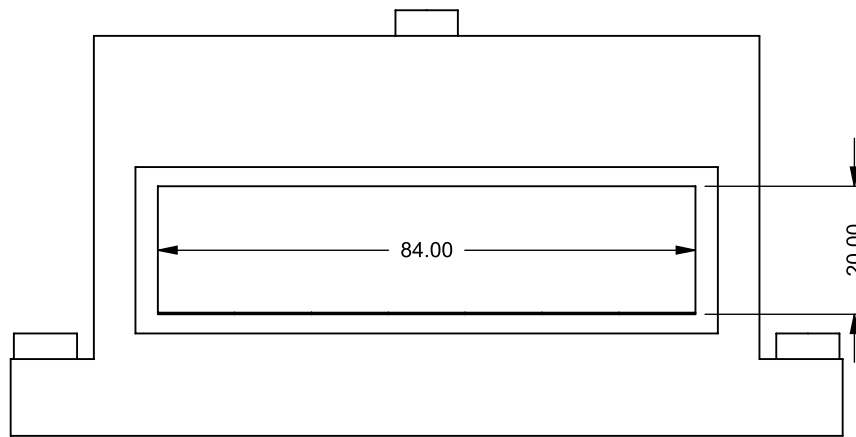

C720ST
COOL-Pack
Dual Side Intake

**PRELIMINARY
DRAWING ONLY**

EXAMPLE CONFIGURATION	UNLESS OTHERWISE SPECIFIED	DATE
MONTIGO COMMERCIAL FIREPLACES ARE CUSTOM BUILT FOR EACH PROJECT. THIS DRAWING IS FOR REFERENCE ONLY. FLUE AND AIR INTAKE SIZES ARE SUBJECT TO CHANGE DEPENDING ON VENT RUN.	DIMENSIONS ARE IN INCHES TOLERANCES: FRACTIONAL $\pm 1/8"$	15/10/2020

MONTIGO
the art of **fireplaces**
www.montigo.com