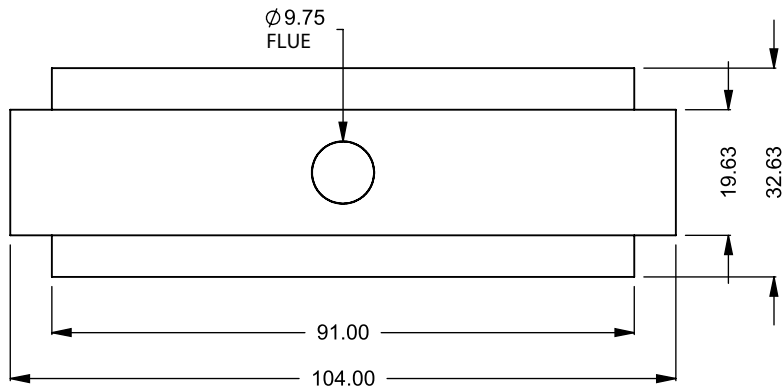

C720ST
COOL-Pack
Rear Intake

**PRELIMINARY
DRAWING ONLY**

EXAMPLE CONFIGURATION

MONTIGO COMMERCIAL FIREPLACES ARE CUSTOM BUILT FOR EACH PROJECT. THIS DRAWING IS FOR REFERENCE ONLY.

FLUE AND AIR INTAKE SIZES ARE SUBJECT TO CHANGE DEPENDING ON VENT RUN.

UNLESS OTHERWISE SPECIFIED

DIMENSIONS ARE IN INCHES
TOLERANCES: FRACTIONAL $\pm 1/8"$

DATE

15/10/2020

MONTIGO
the art of **fireplaces**

www.montigo.com