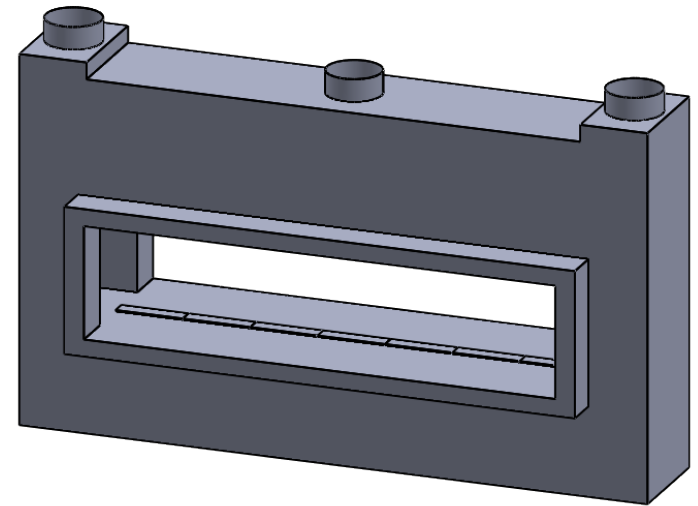

C720ST
COOL-Pack
Top Dual Side Intake

**PRELIMINARY
DRAWING ONLY**

EXAMPLE CONFIGURATION	UNLESS OTHERWISE SPECIFIED	DATE
MONTIGO COMMERCIAL FIREPLACES ARE CUSTOM BUILT FOR EACH PROJECT. THIS DRAWING IS FOR REFERENCE ONLY. FLUE AND AIR INTAKE SIZES ARE SUBJECT TO CHANGE DEPENDING ON VENT RUN.	DIMENSIONS ARE IN INCHES TOLERANCES: FRACTIONAL $\pm 1/8"$	15/10/2020

MONTIGO
the art of fireplaces®
www.montigo.com