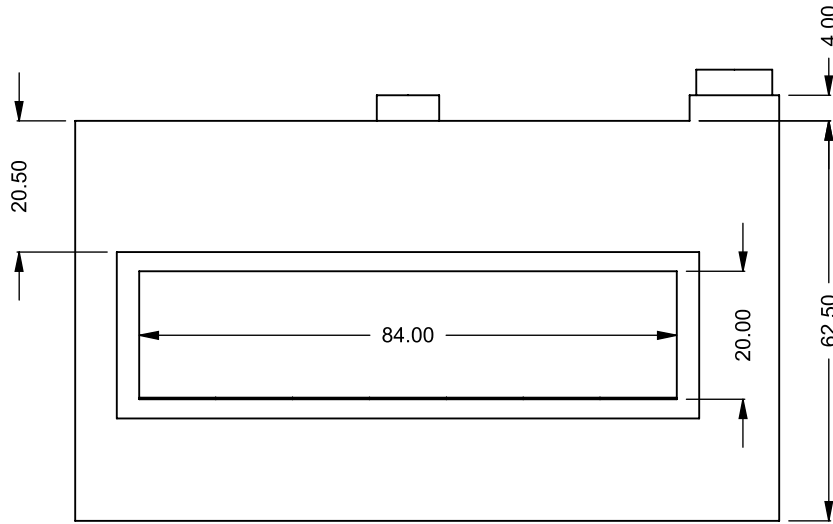

**PRELIMINARY
DRAWING ONLY**

EXAMPLE CONFIGURATION	UNLESS OTHERWISE SPECIFIED	DATE
MONTIGO COMMERCIAL FIREPLACES ARE CUSTOM BUILT FOR EACH PROJECT. THIS DRAWING IS FOR REFERENCE ONLY. FLUE AND AIR INTAKE SIZES ARE SUBJECT TO CHANGE DEPENDING ON VENT RUN.	DIMENSIONS ARE IN INCHES TOLERANCES: FRACTIONAL $\pm 1/8"$	15/10/2020

C720ST
COOL-Pack
Top One Side Right Intake

MONTIGO
the art of fireplaces®
www.montigo.com