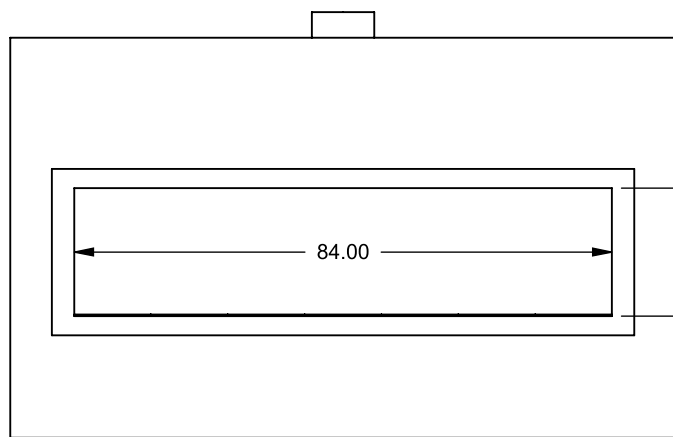

C720ST
COOL-Pack
Rear Intake

**PRELIMINARY
DRAWING ONLY**

EXAMPLE CONFIGURATION

MONTIGO COMMERCIAL FIREPLACES ARE CUSTOM BUILT FOR EACH PROJECT. THIS DRAWING IS FOR REFERENCE ONLY.

FLUE AND AIR INTAKE SIZES ARE SUBJECT TO CHANGE DEPENDING ON VENT RUN.

UNLESS OTHERWISE SPECIFIED

DIMENSIONS ARE IN INCHES
TOLERANCES: FRACTIONAL $\pm 1/8"$

DATE

15/10/2020

MONTIGO
the art of **fireplaces**

www.montigo.com