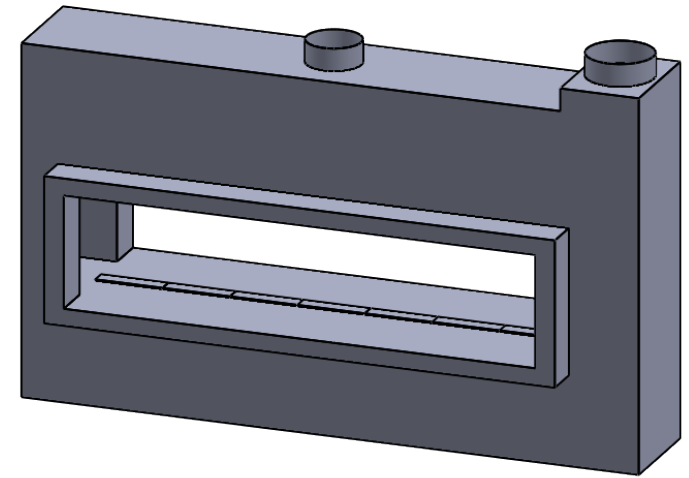

**PRELIMINARY
DRAWING ONLY**

EXAMPLE CONFIGURATION	UNLESS OTHERWISE SPECIFIED	DATE
MONTIGO COMMERCIAL FIREPLACES ARE CUSTOM BUILT FOR EACH PROJECT. THIS DRAWING IS FOR REFERENCE ONLY. FLUE AND AIR INTAKE SIZES ARE SUBJECT TO CHANGE DEPENDING ON VENT RUN.	DIMENSIONS ARE IN INCHES TOLERANCES: FRACTIONAL $\pm 1/8"$	15/10/2020

C720ST
COOL-Pack
Top One Side Right Intake

MONTIGO
the art of fireplaces®
www.montigo.com