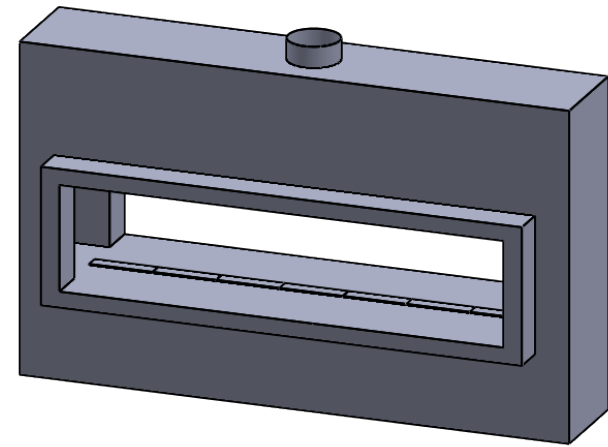

C720ST
COOL-Pack
Rear Intake

**PRELIMINARY
DRAWING ONLY**

EXAMPLE CONFIGURATION

MONTIGO COMMERCIAL FIREPLACES ARE CUSTOM BUILT FOR EACH PROJECT. THIS DRAWING IS FOR REFERENCE ONLY.

FLUE AND AIR INTAKE SIZES ARE SUBJECT TO CHANGE DEPENDING ON VENT RUN.

UNLESS OTHERWISE SPECIFIED

DIMENSIONS ARE IN INCHES
TOLERANCES: FRACTIONAL $\pm 1/8"$

DATE

15/10/2020

MONTIGO
the art of **fireplaces**

www.montigo.com