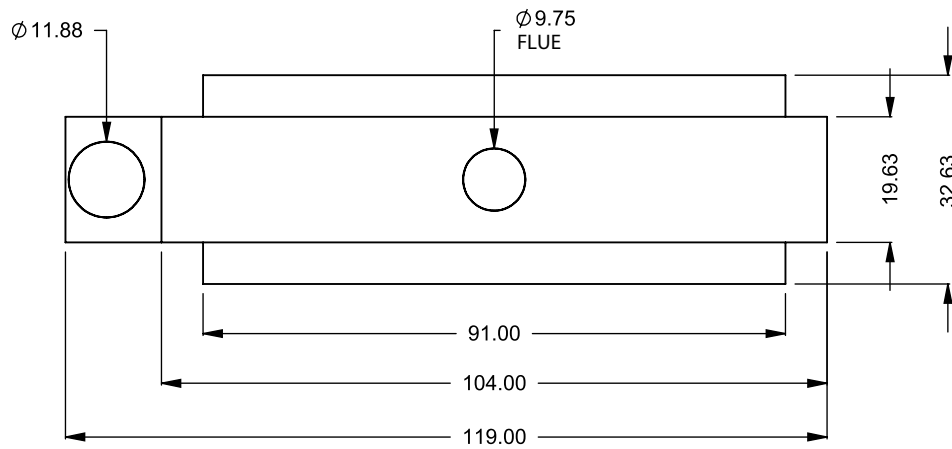

UNLESS OTHERWISE SPECIFIED

DIMENSIONS ARE IN INCHES
TOLERANCES: FRACTIONAL $\pm 1/8"$

DATE

15/10/2020

MONTIGO
the art of **fireplaces**

www.montigo.com

C720ST
 COOL-Pack
 One Side Left Intake

**PRELIMINARY
 DRAWING ONLY** 