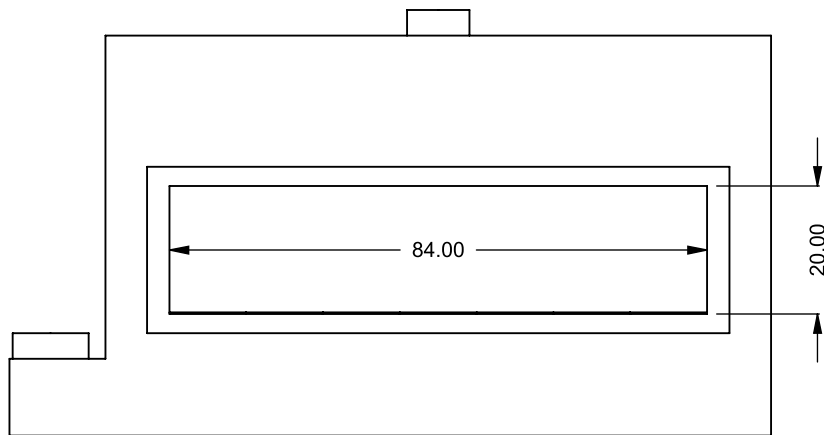

UNLESS OTHERWISE SPECIFIED

DIMENSIONS ARE IN INCHES
TOLERANCES: FRACTIONAL $\pm 1/8"$

DATE

15/10/2020

MONTIGO
the art of **fireplaces**

www.montigo.com

C720ST
 COOL-Pack
 One Side Left Intake

**PRELIMINARY
 DRAWING ONLY** 