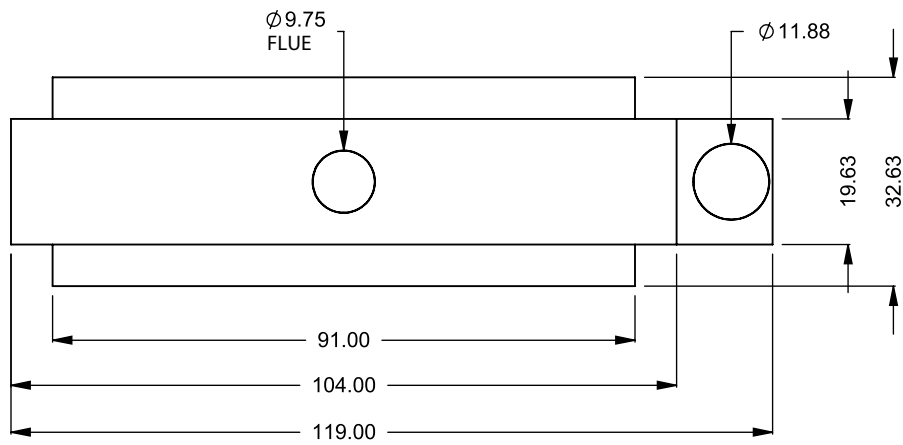

C720ST
COOL-Pack
One Side Right Intake

**PRELIMINARY
DRAWING ONLY**

EXAMPLE CONFIGURATION	UNLESS OTHERWISE SPECIFIED	DATE
MONTIGO COMMERCIAL FIREPLACES ARE CUSTOM BUILT FOR EACH PROJECT. THIS DRAWING IS FOR REFERENCE ONLY. FLUE AND AIR INTAKE SIZES ARE SUBJECT TO CHANGE DEPENDING ON VENT RUN.	DIMENSIONS ARE IN INCHES TOLERANCES: FRACTIONAL $\pm 1/8"$	15/10/2020

MONTIGO
the art of **fireplaces**
www.montigo.com