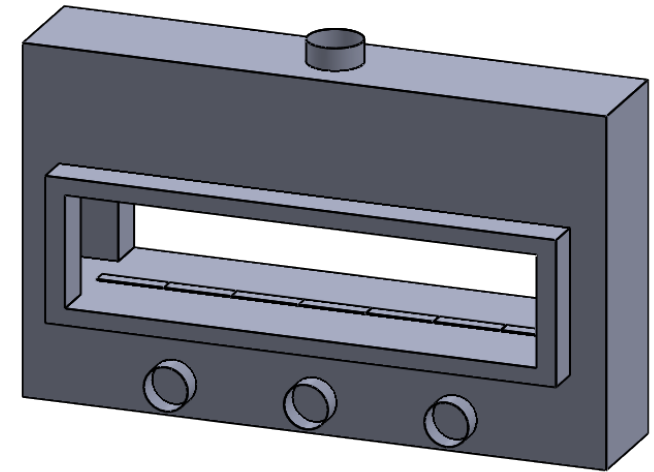

C720ST
COOL-Pack
Front Intake

**PRELIMINARY
DRAWING ONLY**

EXAMPLE CONFIGURATION

MONTIGO COMMERCIAL FIREPLACES ARE CUSTOM BUILT FOR EACH PROJECT. THIS DRAWING IS FOR REFERENCE ONLY.

FLUE AND AIR INTAKE SIZES ARE SUBJECT TO CHANGE DEPENDING ON VENT RUN.

UNLESS OTHERWISE SPECIFIED

DIMENSIONS ARE IN INCHES
TOLERANCES: FRACTIONAL $\pm 1/8"$

DATE

15/10/2020

MONTIGO
the art of **fireplaces**

www.montigo.com