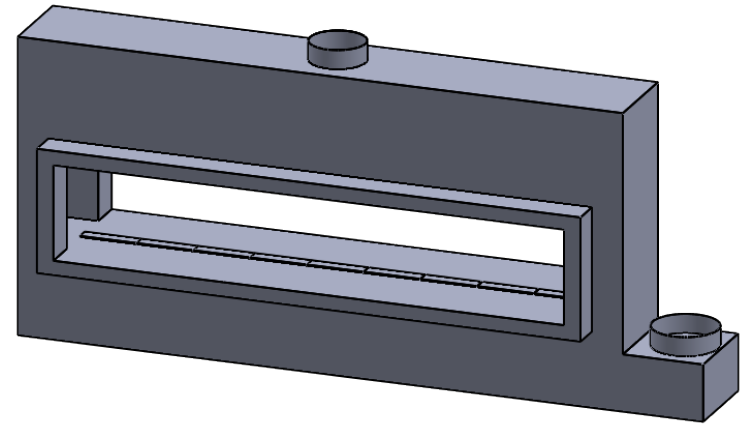

C920ST
COOL-Pack
One Side Right Intake

**PRELIMINARY
DRAWING ONLY**

EXAMPLE CONFIGURATION	UNLESS OTHERWISE SPECIFIED	DATE
MONTIGO COMMERCIAL FIREPLACES ARE CUSTOM BUILT FOR EACH PROJECT. THIS DRAWING IS FOR REFERENCE ONLY. FLUE AND AIR INTAKE SIZES ARE SUBJECT TO CHANGE DEPENDING ON VENT RUN.	DIMENSIONS ARE IN INCHES TOLERANCES: FRACTIONAL $\pm 1/8"$	15/10/2020

MONTIGO
the art of **fireplaces**
www.montigo.com