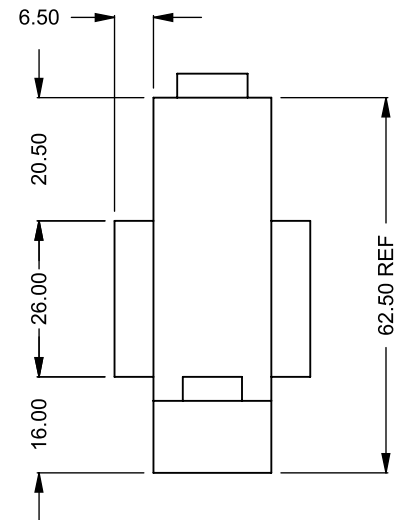

C920ST
COOL-Pack
Dual Side Intake

**PRELIMINARY
DRAWING ONLY**

EXAMPLE CONFIGURATION	UNLESS OTHERWISE SPECIFIED	DATE
MONTIGO COMMERCIAL FIREPLACES ARE CUSTOM BUILT FOR EACH PROJECT. THIS DRAWING IS FOR REFERENCE ONLY. FLUE AND AIR INTAKE SIZES ARE SUBJECT TO CHANGE DEPENDING ON VENT RUN.	DIMENSIONS ARE IN INCHES TOLERANCES: FRACTIONAL $\pm 1/8"$	15/10/2020

MONTIGO
the art of fireplaces®
www.montigo.com