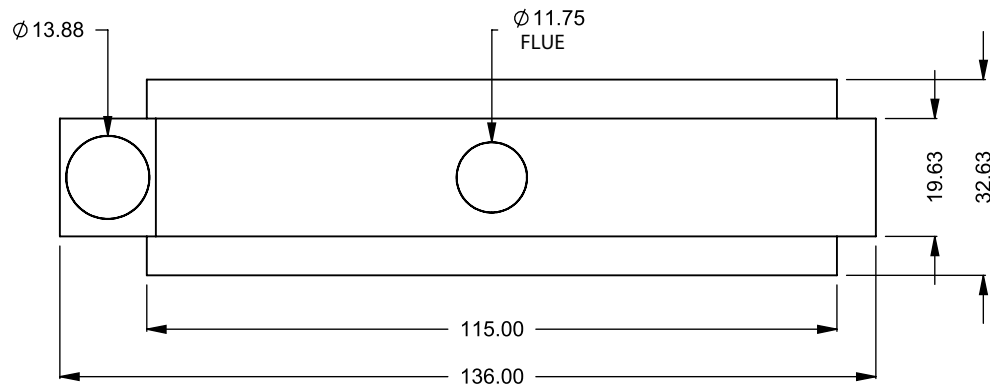

C920ST
COOL-Pack
Top One Side Left Intake

**PRELIMINARY
DRAWING ONLY**

EXAMPLE CONFIGURATION

MONTIGO COMMERCIAL FIREPLACES ARE CUSTOM BUILT FOR EACH PROJECT. THIS DRAWING IS FOR REFERENCE ONLY.

FLUE AND AIR INTAKE SIZES ARE SUBJECT TO CHANGE DEPENDING ON VENT RUN.

UNLESS OTHERWISE SPECIFIED

DIMENSIONS ARE IN INCHES
TOLERANCES: FRACTIONAL $\pm 1/8"$

DATE

15/10/2020

MONTIGO
the art of **fireplaces**

www.montigo.com