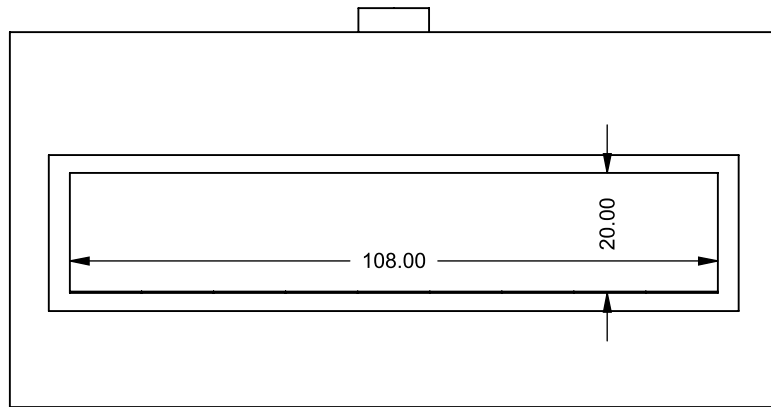

C920ST
COOL-Pack
Rear Intake

**PRELIMINARY
DRAWING ONLY**

EXAMPLE CONFIGURATION

MONTIGO COMMERCIAL FIREPLACES ARE CUSTOM BUILT FOR EACH PROJECT. THIS DRAWING IS FOR REFERENCE ONLY.

FLUE AND AIR INTAKE SIZES ARE SUBJECT TO CHANGE DEPENDING ON VENT RUN.

UNLESS OTHERWISE SPECIFIED

DIMENSIONS ARE IN INCHES
TOLERANCES: FRACTIONAL $\pm 1/8"$

DATE

15/10/2020

MONTIGO
the art of **fireplaces**

www.montigo.com