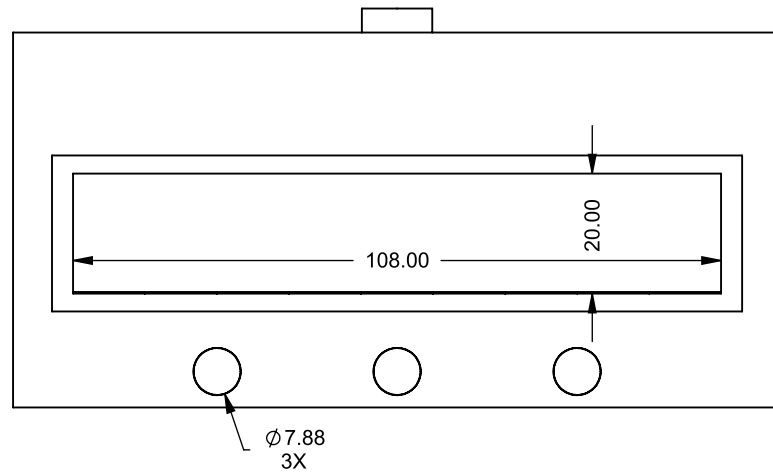

**PRELIMINARY
DRAWING ONLY**

EXAMPLE CONFIGURATION

MONTIGO COMMERCIAL FIREPLACES ARE CUSTOM BUILT FOR EACH PROJECT. THIS DRAWING IS FOR REFERENCE ONLY.

FLUE AND AIR INTAKE SIZES ARE SUBJECT TO CHANGE DEPENDING ON VENT RUN.

UNLESS OTHERWISE SPECIFIED

DIMENSIONS ARE IN INCHES
TOLERANCES: FRACTIONAL $\pm 1/8"$

DATE

15/10/2020

C920ST
COOL-Pack
Front Intake

MONTIGO
the art of **fireplaces**
www.montigo.com