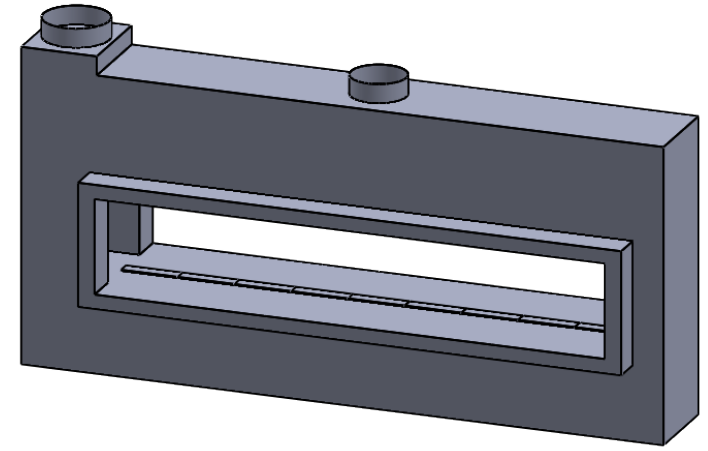

C920ST
COOL-Pack
Top One Side Left Intake

**PRELIMINARY
DRAWING ONLY**

EXAMPLE CONFIGURATION

MONTIGO COMMERCIAL FIREPLACES ARE CUSTOM BUILT FOR EACH PROJECT. THIS DRAWING IS FOR REFERENCE ONLY.

FLUE AND AIR INTAKE SIZES ARE SUBJECT TO CHANGE DEPENDING ON VENT RUN.

UNLESS OTHERWISE SPECIFIED

DIMENSIONS ARE IN INCHES
TOLERANCES: FRACTIONAL $\pm 1/8"$

DATE

15/10/2020

MONTIGO
the art of **fireplaces**

www.montigo.com