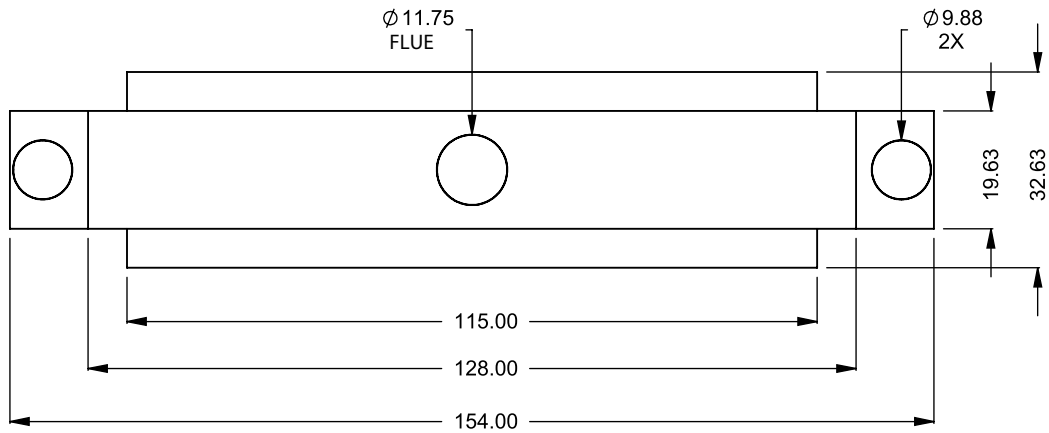

C920ST
COOL-Pack
Dual Side Intake

**PRELIMINARY
DRAWING ONLY**

EXAMPLE CONFIGURATION	UNLESS OTHERWISE SPECIFIED	DATE
MONTIGO COMMERCIAL FIREPLACES ARE CUSTOM BUILT FOR EACH PROJECT. THIS DRAWING IS FOR REFERENCE ONLY. FLUE AND AIR INTAKE SIZES ARE SUBJECT TO CHANGE DEPENDING ON VENT RUN.	DIMENSIONS ARE IN INCHES TOLERANCES: FRACTIONAL $\pm 1/8"$	15/10/2020

MONTIGO
the art of fireplaces®
www.montigo.com