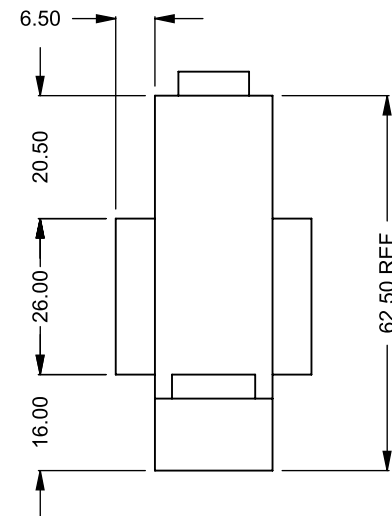

C920ST
COOL-Pack
One Side Right Intake

**PRELIMINARY
DRAWING ONLY**

EXAMPLE CONFIGURATION	UNLESS OTHERWISE SPECIFIED	DATE
MONTIGO COMMERCIAL FIREPLACES ARE CUSTOM BUILT FOR EACH PROJECT. THIS DRAWING IS FOR REFERENCE ONLY. FLUE AND AIR INTAKE SIZES ARE SUBJECT TO CHANGE DEPENDING ON VENT RUN.	DIMENSIONS ARE IN INCHES TOLERANCES: FRACTIONAL $\pm 1/8"$	15/10/2020

MONTIGO
the art of **fireplaces**
www.montigo.com