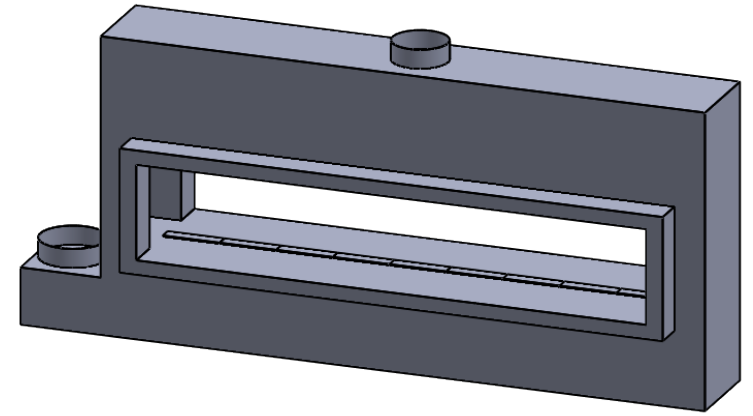

C920ST
COOL-Pack
One Side Left Intake

**PRELIMINARY
DRAWING ONLY**

EXAMPLE CONFIGURATION

MONTIGO COMMERCIAL FIREPLACES ARE CUSTOM BUILT FOR EACH PROJECT. THIS DRAWING IS FOR REFERENCE ONLY.

FLUE AND AIR INTAKE SIZES ARE SUBJECT TO CHANGE DEPENDING ON VENT RUN.

UNLESS OTHERWISE SPECIFIED

DIMENSIONS ARE IN INCHES
TOLERANCES: FRACTIONAL $\pm 1/8"$

DATE

15/10/2020

MONTIGO
the art of **fireplaces**

www.montigo.com