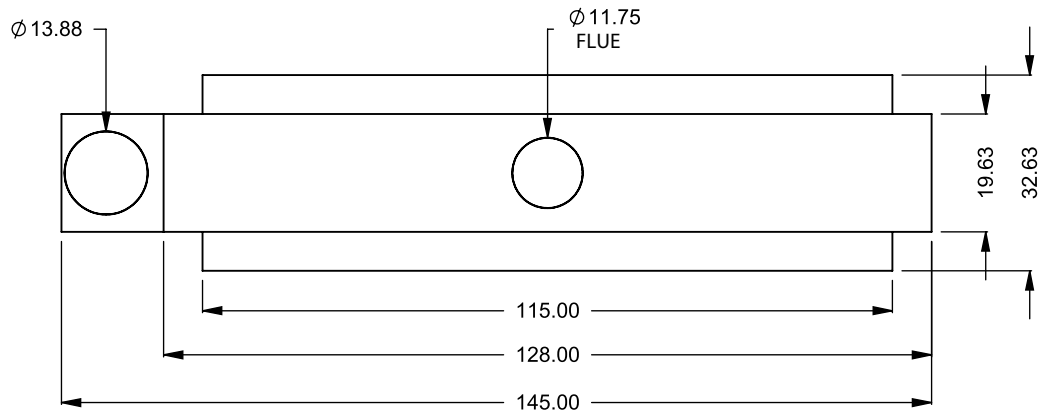

C920ST
COOL-Pack
One Side Left Intake

**PRELIMINARY
DRAWING ONLY**

EXAMPLE CONFIGURATION

MONTIGO COMMERCIAL FIREPLACES ARE CUSTOM BUILT FOR EACH PROJECT. THIS DRAWING IS FOR REFERENCE ONLY.

FLUE AND AIR INTAKE SIZES ARE SUBJECT TO CHANGE DEPENDING ON VENT RUN.

UNLESS OTHERWISE SPECIFIED

DIMENSIONS ARE IN INCHES
TOLERANCES: FRACTIONAL $\pm 1/8"$

DATE

15/10/2020

MONTIGO
the art of **fireplaces**

www.montigo.com