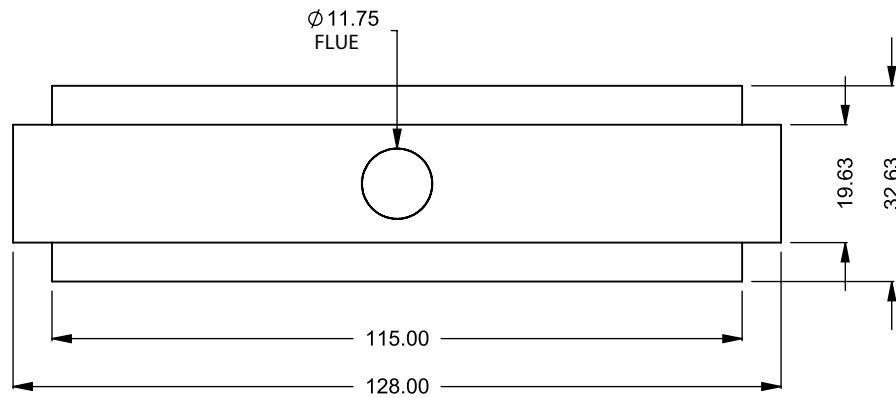

**PRELIMINARY
DRAWING ONLY**

EXAMPLE CONFIGURATION

MONTIGO COMMERCIAL FIREPLACES ARE CUSTOM BUILT FOR EACH PROJECT. THIS DRAWING IS FOR REFERENCE ONLY.

FLUE AND AIR INTAKE SIZES ARE SUBJECT TO CHANGE DEPENDING ON VENT RUN.

UNLESS OTHERWISE SPECIFIED

DIMENSIONS ARE IN INCHES
TOLERANCES: FRACTIONAL $\pm 1/8"$

DATE

15/10/2020

C920ST
COOL-Pack
Front Intake

MONTIGO
the art of **fireplaces**
www.montigo.com