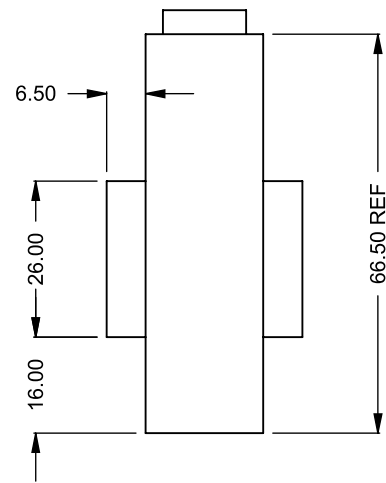

C920ST
COOL-Pack
Top One Side Right Intake

**PRELIMINARY
DRAWING ONLY**

EXAMPLE CONFIGURATION	UNLESS OTHERWISE SPECIFIED	DATE
MONTIGO COMMERCIAL FIREPLACES ARE CUSTOM BUILT FOR EACH PROJECT. THIS DRAWING IS FOR REFERENCE ONLY. FLUE AND AIR INTAKE SIZES ARE SUBJECT TO CHANGE DEPENDING ON VENT RUN.	DIMENSIONS ARE IN INCHES TOLERANCES: FRACTIONAL ± 1/8"	15/10/2020

MONTIGO
the art of **fireplaces**
www.montigo.com