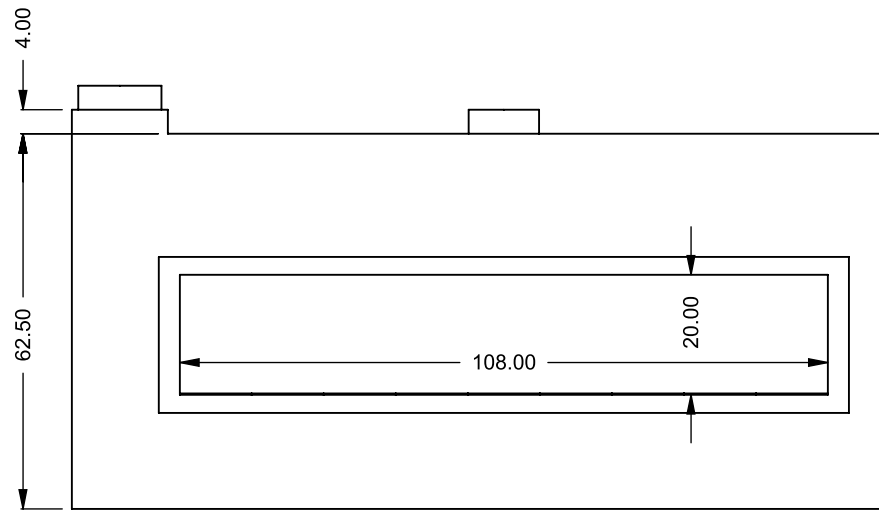

C920ST
COOL-Pack
Top One Side Left Intake

**PRELIMINARY
DRAWING ONLY**

EXAMPLE CONFIGURATION

MONTIGO COMMERCIAL FIREPLACES ARE CUSTOM BUILT FOR EACH PROJECT. THIS DRAWING IS FOR REFERENCE ONLY.

FLUE AND AIR INTAKE SIZES ARE SUBJECT TO CHANGE DEPENDING ON VENT RUN.

UNLESS OTHERWISE SPECIFIED

DIMENSIONS ARE IN INCHES
TOLERANCES: FRACTIONAL $\pm 1/8"$

DATE

15/10/2020

MONTIGO
the art of **fireplaces**

www.montigo.com