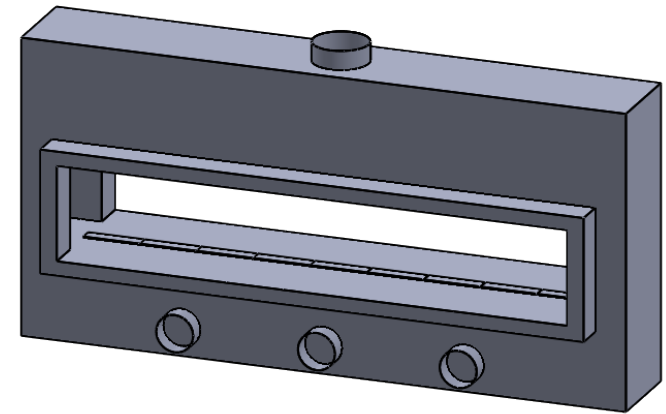

**PRELIMINARY
DRAWING ONLY**

EXAMPLE CONFIGURATION

MONTIGO COMMERCIAL FIREPLACES ARE CUSTOM BUILT FOR EACH PROJECT. THIS DRAWING IS FOR REFERENCE ONLY.

FLUE AND AIR INTAKE SIZES ARE SUBJECT TO CHANGE DEPENDING ON VENT RUN.

UNLESS OTHERWISE SPECIFIED

DIMENSIONS ARE IN INCHES
TOLERANCES: FRACTIONAL $\pm 1/8"$

DATE

15/10/2020

C920ST
COOL-Pack
Front Intake

MONTIGO
the art of **fireplaces**
www.montigo.com