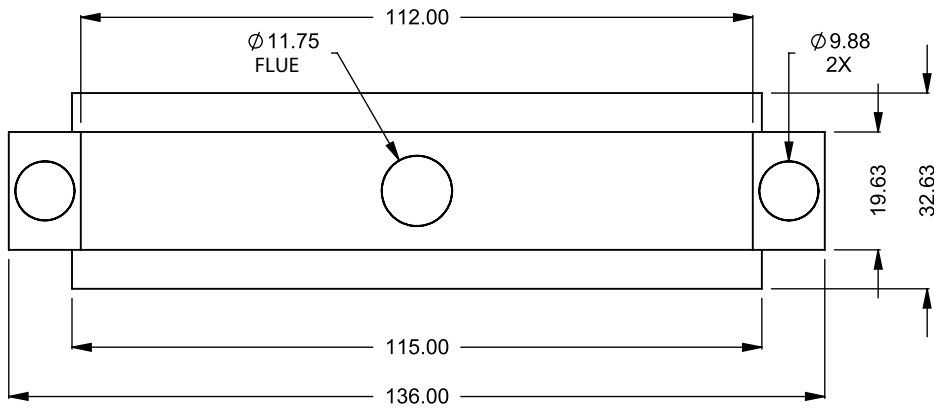

**PRELIMINARY
DRAWING ONLY**

EXAMPLE CONFIGURATION	UNLESS OTHERWISE SPECIFIED	DATE
MONTIGO COMMERCIAL FIREPLACES ARE CUSTOM BUILT FOR EACH PROJECT. THIS DRAWING IS FOR REFERENCE ONLY. FLUE AND AIR INTAKE SIZES ARE SUBJECT TO CHANGE DEPENDING ON VENT RUN.	DIMENSIONS ARE IN INCHES TOLERANCES: FRACTIONAL $\pm 1/8"$	15/10/2020

C920ST
COOL-Pack
Top Dual Side Intake

MONTIGO
the art of **fireplaces**
www.montigo.com