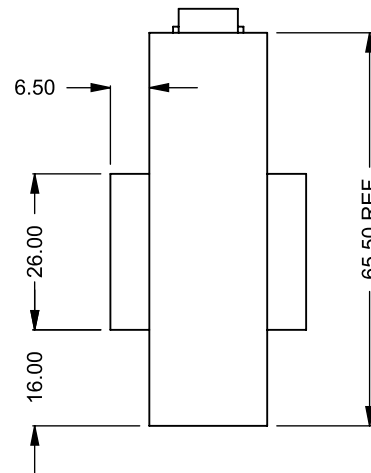

**PRELIMINARY
DRAWING ONLY**

EXAMPLE CONFIGURATION	UNLESS OTHERWISE SPECIFIED	DATE
MONTIGO COMMERCIAL FIREPLACES ARE CUSTOM BUILT FOR EACH PROJECT. THIS DRAWING IS FOR REFERENCE ONLY. FLUE AND AIR INTAKE SIZES ARE SUBJECT TO CHANGE DEPENDING ON VENT RUN.	DIMENSIONS ARE IN INCHES TOLERANCES: FRACTIONAL $\pm 1/8"$	15/10/2020

C920ST
COOL-Pack
Top Dual Side Intake

MONTIGO
the art of **fireplaces**
www.montigo.com