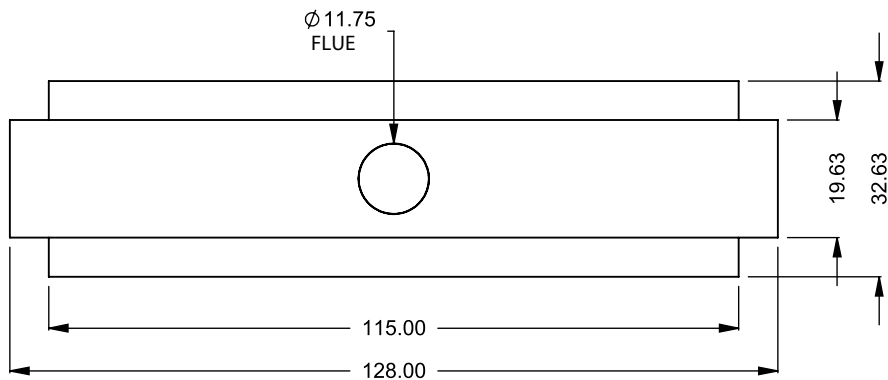

C920ST
COOL-Pack
Rear Intake

**PRELIMINARY
DRAWING ONLY**

EXAMPLE CONFIGURATION

MONTIGO COMMERCIAL FIREPLACES ARE CUSTOM BUILT FOR EACH PROJECT. THIS DRAWING IS FOR REFERENCE ONLY.

FLUE AND AIR INTAKE SIZES ARE SUBJECT TO CHANGE DEPENDING ON VENT RUN.

UNLESS OTHERWISE SPECIFIED

DIMENSIONS ARE IN INCHES
TOLERANCES: FRACTIONAL $\pm 1/8"$

DATE

15/10/2020

MONTIGO
the art of **fireplaces**

www.montigo.com