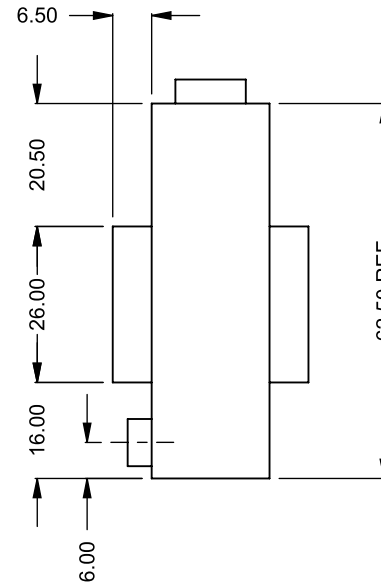

**PRELIMINARY
DRAWING ONLY**

EXAMPLE CONFIGURATION

MONTIGO COMMERCIAL FIREPLACES ARE CUSTOM BUILT FOR EACH PROJECT. THIS DRAWING IS FOR REFERENCE ONLY.

FLUE AND AIR INTAKE SIZES ARE SUBJECT TO CHANGE DEPENDING ON VENT RUN.

UNLESS OTHERWISE SPECIFIED

DIMENSIONS ARE IN INCHES
TOLERANCES: FRACTIONAL $\pm 1/8"$

DATE

15/10/2020

C920ST
COOL-Pack
Front Intake

MONTIGO
the art of **fireplaces**
www.montigo.com