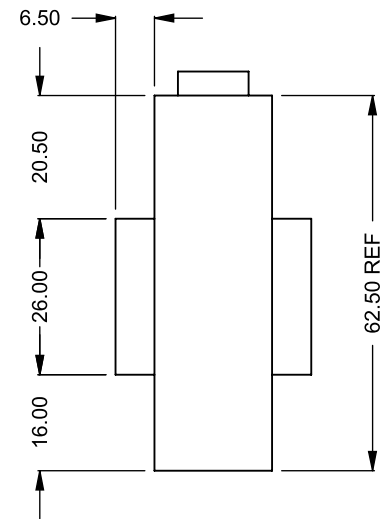

C920ST
COOL-Pack
One Side Left Intake

**PRELIMINARY
DRAWING ONLY**

EXAMPLE CONFIGURATION

MONTIGO COMMERCIAL FIREPLACES ARE CUSTOM BUILT FOR EACH PROJECT. THIS DRAWING IS FOR REFERENCE ONLY.

FLUE AND AIR INTAKE SIZES ARE SUBJECT TO CHANGE DEPENDING ON VENT RUN.

UNLESS OTHERWISE SPECIFIED

DIMENSIONS ARE IN INCHES
TOLERANCES: FRACTIONAL $\pm 1/8"$

DATE

15/10/2020

MONTIGO
the art of **fireplaces**

www.montigo.com