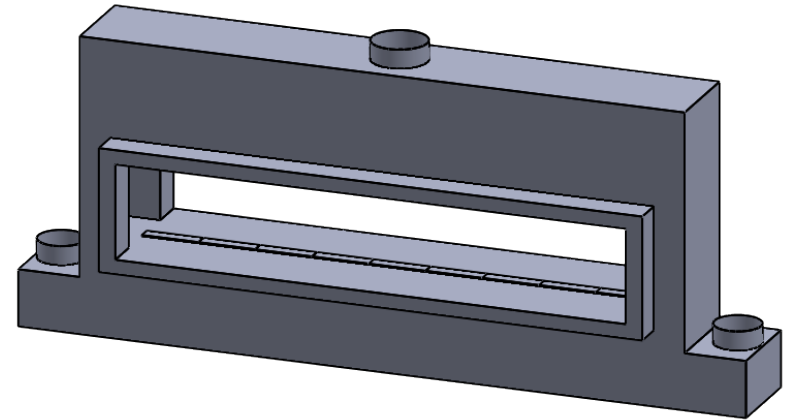

C920ST
COOL-Pack
Dual Side Intake

**PRELIMINARY
DRAWING ONLY**

EXAMPLE CONFIGURATION	UNLESS OTHERWISE SPECIFIED	DATE
MONTIGO COMMERCIAL FIREPLACES ARE CUSTOM BUILT FOR EACH PROJECT. THIS DRAWING IS FOR REFERENCE ONLY. FLUE AND AIR INTAKE SIZES ARE SUBJECT TO CHANGE DEPENDING ON VENT RUN.	DIMENSIONS ARE IN INCHES TOLERANCES: FRACTIONAL $\pm 1/8"$	15/10/2020

MONTIGO
the art of fireplaces®
www.montigo.com