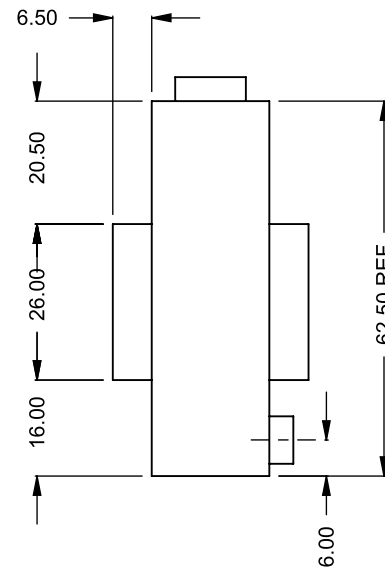

C920ST
COOL-Pack
Rear Intake

**PRELIMINARY
DRAWING ONLY**

EXAMPLE CONFIGURATION

MONTIGO COMMERCIAL FIREPLACES ARE CUSTOM BUILT FOR EACH PROJECT. THIS DRAWING IS FOR REFERENCE ONLY.

FLUE AND AIR INTAKE SIZES ARE SUBJECT TO CHANGE DEPENDING ON VENT RUN.

UNLESS OTHERWISE SPECIFIED

DIMENSIONS ARE IN INCHES
TOLERANCES: FRACTIONAL $\pm 1/8"$

DATE

15/10/2020

MONTIGO
the art of **fireplaces**

www.montigo.com