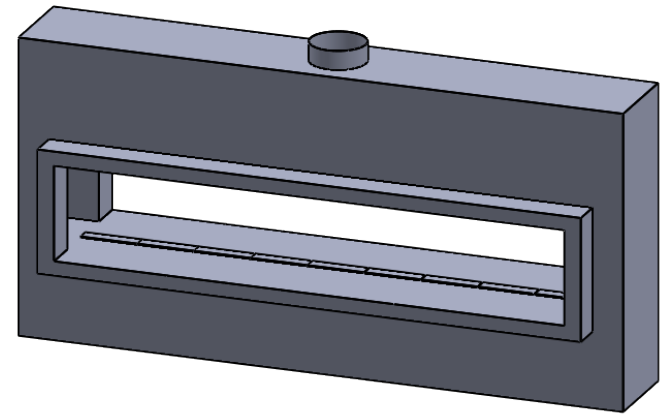

C920ST
COOL-Pack
Rear Intake

**PRELIMINARY
DRAWING ONLY**

EXAMPLE CONFIGURATION

MONTIGO COMMERCIAL FIREPLACES ARE CUSTOM BUILT FOR EACH PROJECT. THIS DRAWING IS FOR REFERENCE ONLY.

FLUE AND AIR INTAKE SIZES ARE SUBJECT TO CHANGE DEPENDING ON VENT RUN.

UNLESS OTHERWISE SPECIFIED

DIMENSIONS ARE IN INCHES
TOLERANCES: FRACTIONAL $\pm 1/8"$

DATE

15/10/2020

MONTIGO
the art of **fireplaces**

www.montigo.com