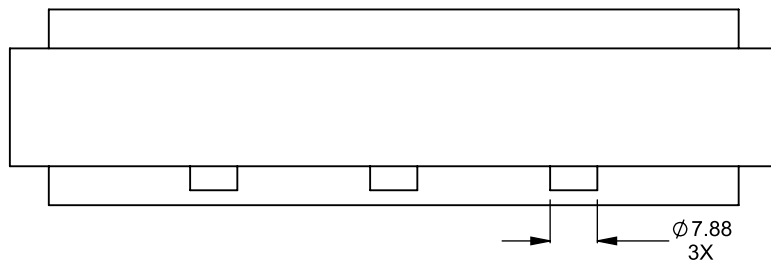

C920ST
COOL-Pack
Rear Intake

**PRELIMINARY
DRAWING ONLY**

EXAMPLE CONFIGURATION

MONTIGO COMMERCIAL FIREPLACES ARE CUSTOM BUILT FOR EACH PROJECT. THIS DRAWING IS FOR REFERENCE ONLY.

FLUE AND AIR INTAKE SIZES ARE SUBJECT TO CHANGE DEPENDING ON VENT RUN.

UNLESS OTHERWISE SPECIFIED

DIMENSIONS ARE IN INCHES
TOLERANCES: FRACTIONAL $\pm 1/8"$

DATE

15/10/2020

MONTIGO
the art of **fireplaces**

www.montigo.com