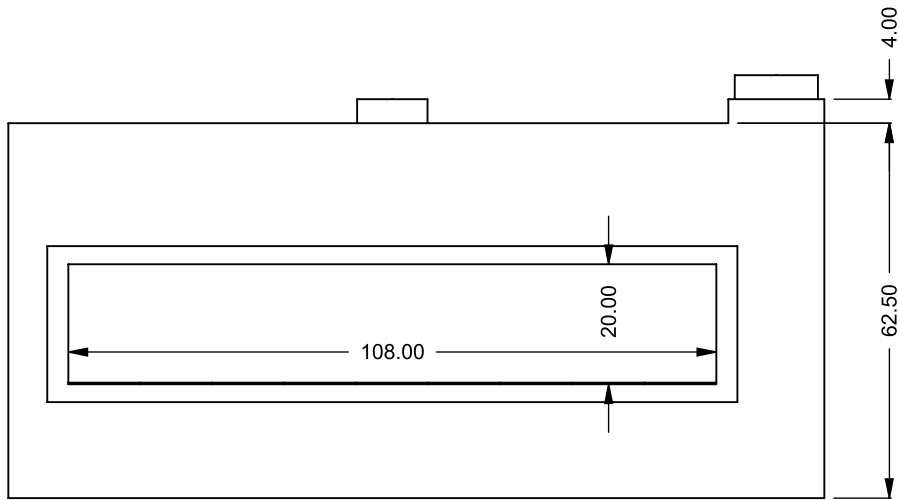

C920ST
COOL-Pack
Top One Side Right Intake

**PRELIMINARY
DRAWING ONLY**

EXAMPLE CONFIGURATION	UNLESS OTHERWISE SPECIFIED	DATE
MONTIGO COMMERCIAL FIREPLACES ARE CUSTOM BUILT FOR EACH PROJECT. THIS DRAWING IS FOR REFERENCE ONLY. FLUE AND AIR INTAKE SIZES ARE SUBJECT TO CHANGE DEPENDING ON VENT RUN.	DIMENSIONS ARE IN INCHES TOLERANCES: FRACTIONAL ± 1/8"	15/10/2020

MONTIGO
the art of **fireplaces**
www.montigo.com