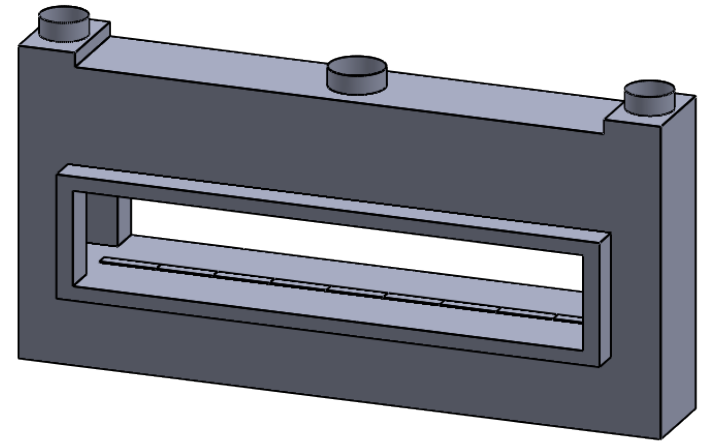

**PRELIMINARY
DRAWING ONLY**

EXAMPLE CONFIGURATION	UNLESS OTHERWISE SPECIFIED	DATE
MONTIGO COMMERCIAL FIREPLACES ARE CUSTOM BUILT FOR EACH PROJECT. THIS DRAWING IS FOR REFERENCE ONLY. FLUE AND AIR INTAKE SIZES ARE SUBJECT TO CHANGE DEPENDING ON VENT RUN.	DIMENSIONS ARE IN INCHES TOLERANCES: FRACTIONAL $\pm 1/8"$	15/10/2020

C920ST
COOL-Pack
Top Dual Side Intake

MONTIGO
the art of **fireplaces**
www.montigo.com