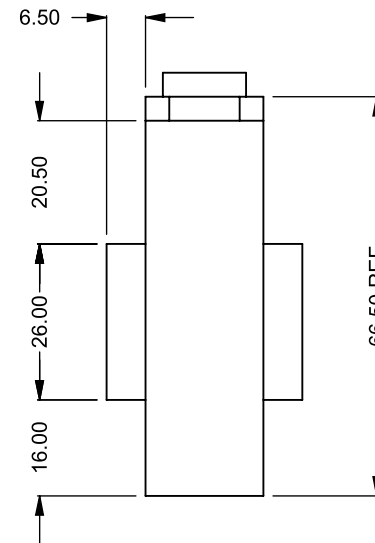

C920ST
COOL-Pack
Top One Side Left Intake

**PRELIMINARY
DRAWING ONLY**

EXAMPLE CONFIGURATION

MONTIGO COMMERCIAL FIREPLACES ARE CUSTOM BUILT FOR EACH PROJECT. THIS DRAWING IS FOR REFERENCE ONLY.

FLUE AND AIR INTAKE SIZES ARE SUBJECT TO CHANGE DEPENDING ON VENT RUN.

UNLESS OTHERWISE SPECIFIED

DIMENSIONS ARE IN INCHES
TOLERANCES: FRACTIONAL $\pm 1/8"$

DATE

15/10/2020

MONTIGO
the art of **fireplaces**

www.montigo.com