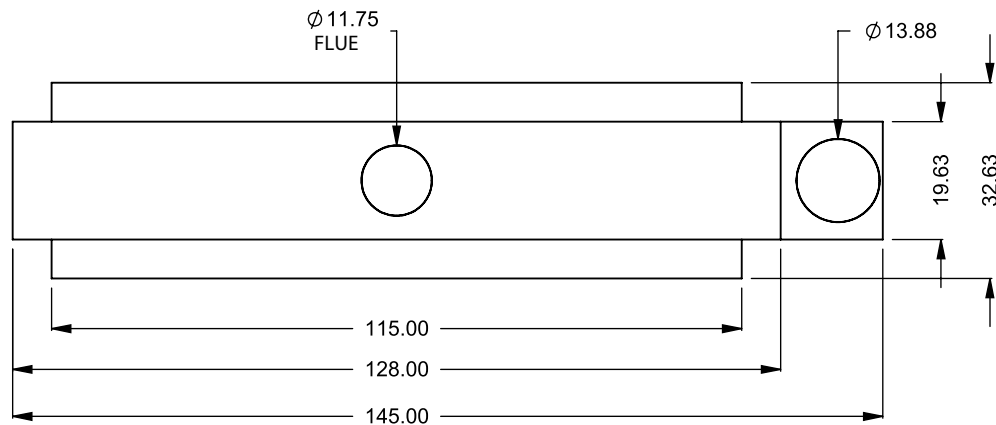

C920ST
COOL-Pack
One Side Right Intake

**PRELIMINARY
DRAWING ONLY**

EXAMPLE CONFIGURATION	UNLESS OTHERWISE SPECIFIED	DATE
MONTIGO COMMERCIAL FIREPLACES ARE CUSTOM BUILT FOR EACH PROJECT. THIS DRAWING IS FOR REFERENCE ONLY. FLUE AND AIR INTAKE SIZES ARE SUBJECT TO CHANGE DEPENDING ON VENT RUN.	DIMENSIONS ARE IN INCHES TOLERANCES: FRACTIONAL $\pm 1/8"$	15/10/2020

MONTIGO
the art of **fireplaces**
www.montigo.com