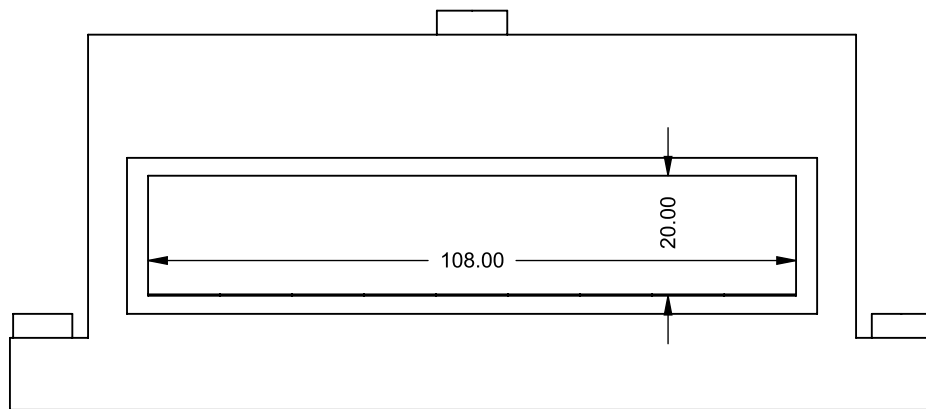

C920ST
COOL-Pack
Dual Side Intake

**PRELIMINARY
DRAWING ONLY**

EXAMPLE CONFIGURATION	UNLESS OTHERWISE SPECIFIED	DATE
MONTIGO COMMERCIAL FIREPLACES ARE CUSTOM BUILT FOR EACH PROJECT. THIS DRAWING IS FOR REFERENCE ONLY. FLUE AND AIR INTAKE SIZES ARE SUBJECT TO CHANGE DEPENDING ON VENT RUN.	DIMENSIONS ARE IN INCHES TOLERANCES: FRACTIONAL $\pm 1/8"$	15/10/2020

MONTIGO
the art of fireplaces®
www.montigo.com