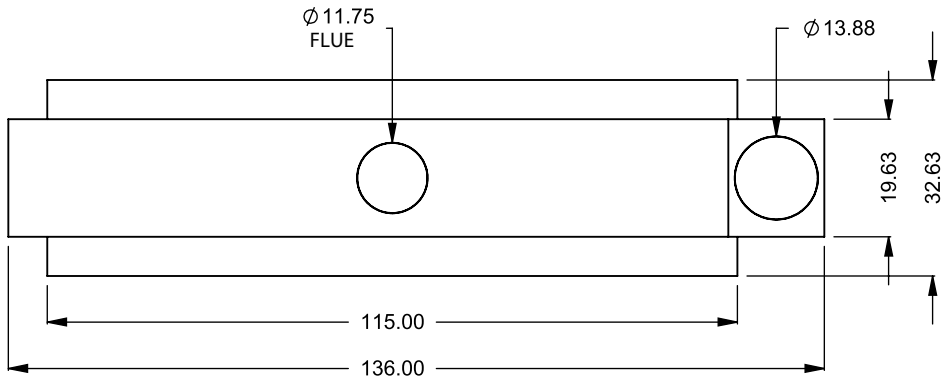

C920ST
COOL-Pack
Top One Side Right Intake

**PRELIMINARY
DRAWING ONLY**

EXAMPLE CONFIGURATION	UNLESS OTHERWISE SPECIFIED	DATE
MONTIGO COMMERCIAL FIREPLACES ARE CUSTOM BUILT FOR EACH PROJECT. THIS DRAWING IS FOR REFERENCE ONLY. FLUE AND AIR INTAKE SIZES ARE SUBJECT TO CHANGE DEPENDING ON VENT RUN.	DIMENSIONS ARE IN INCHES TOLERANCES: FRACTIONAL ± 1/8"	15/10/2020

MONTIGO
the art of **fireplaces**
www.montigo.com