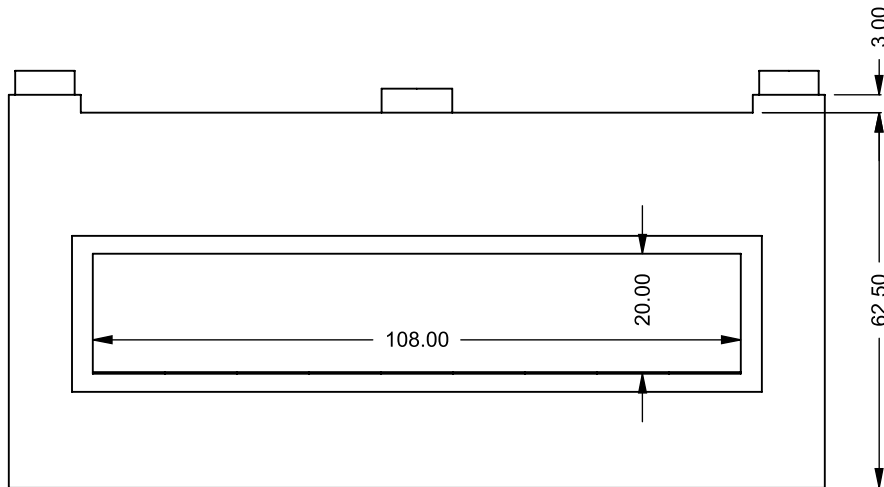

**PRELIMINARY
DRAWING ONLY**

EXAMPLE CONFIGURATION	UNLESS OTHERWISE SPECIFIED	DATE
MONTIGO COMMERCIAL FIREPLACES ARE CUSTOM BUILT FOR EACH PROJECT. THIS DRAWING IS FOR REFERENCE ONLY. FLUE AND AIR INTAKE SIZES ARE SUBJECT TO CHANGE DEPENDING ON VENT RUN.	DIMENSIONS ARE IN INCHES TOLERANCES: FRACTIONAL $\pm 1/8"$	15/10/2020

C920ST
COOL-Pack
Top Dual Side Intake

MONTIGO
the art of **fireplaces**
www.montigo.com