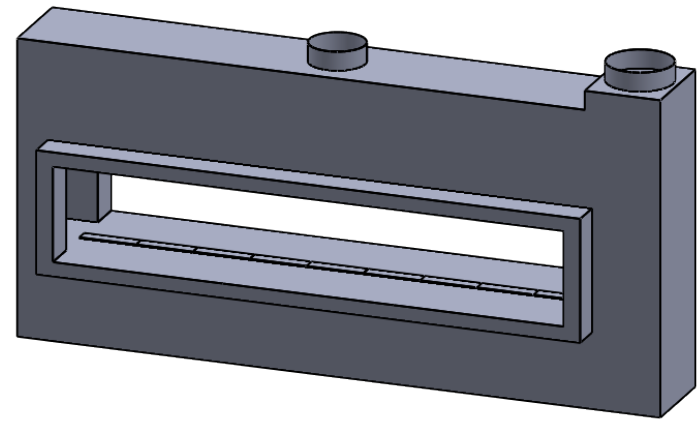

C920ST
COOL-Pack
Top One Side Right Intake

**PRELIMINARY
DRAWING ONLY**

EXAMPLE CONFIGURATION	UNLESS OTHERWISE SPECIFIED	DATE
MONTIGO COMMERCIAL FIREPLACES ARE CUSTOM BUILT FOR EACH PROJECT. THIS DRAWING IS FOR REFERENCE ONLY. FLUE AND AIR INTAKE SIZES ARE SUBJECT TO CHANGE DEPENDING ON VENT RUN.	DIMENSIONS ARE IN INCHES TOLERANCES: FRACTIONAL ± 1/8"	15/10/2020

MONTIGO
the art of **fireplaces**
www.montigo.com