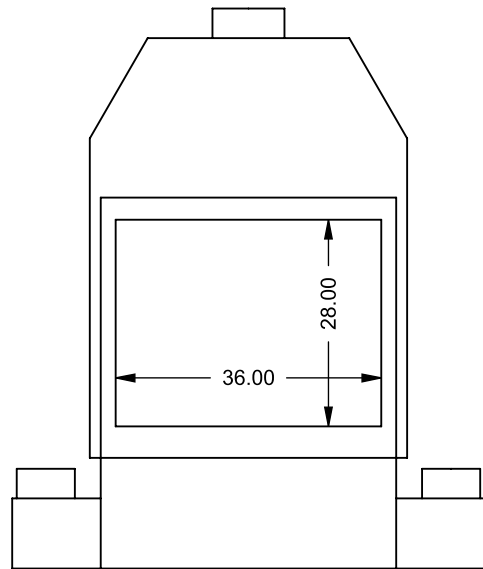

BF36
COOL-Pack / Power COOL-Pack
Dual Side Intake

**PRELIMINARY
DRAWING ONLY**

EXAMPLE CONFIGURATION	UNLESS OTHERWISE SPECIFIED	DATE
MONTIGO COMMERCIAL FIREPLACES ARE CUSTOM BUILT FOR EACH PROJECT. THIS DRAWING IS FOR REFERENCE ONLY. FLUE AND AIR INTAKE SIZES ARE SUBJECT TO CHANGE DEPENDING ON VENT RUN.	DIMENSIONS ARE IN INCHES TOLERANCES: FRACTIONAL $\pm 1/8"$	15/10/2020

MONTIGO
the art of fireplaces®
www.montigo.com