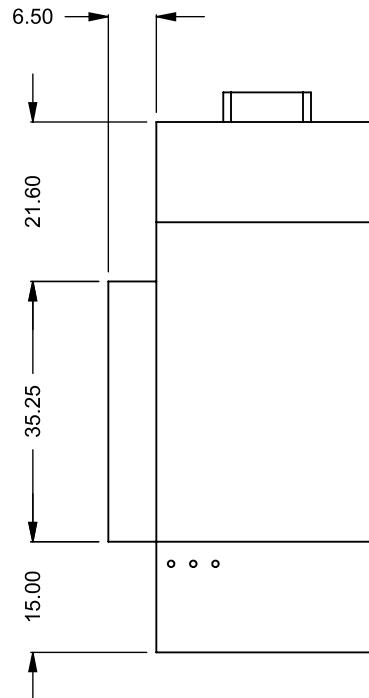

BF36
COOL-Pack / Power COOL-Pack
Top One Side Left Intake

**PRELIMINARY
DRAWING ONLY**

EXAMPLE CONFIGURATION	UNLESS OTHERWISE SPECIFIED	DATE
MONTIGO COMMERCIAL FIREPLACES ARE CUSTOM BUILT FOR EACH PROJECT. THIS DRAWING IS FOR REFERENCE ONLY. FLUE AND AIR INTAKE SIZES ARE SUBJECT TO CHANGE DEPENDING ON VENT RUN.	DIMENSIONS ARE IN INCHES TOLERANCES: FRACTIONAL $\pm 1/8"$	15/10/2020

MONTIGO
the art of **fireplaces**
www.montigo.com