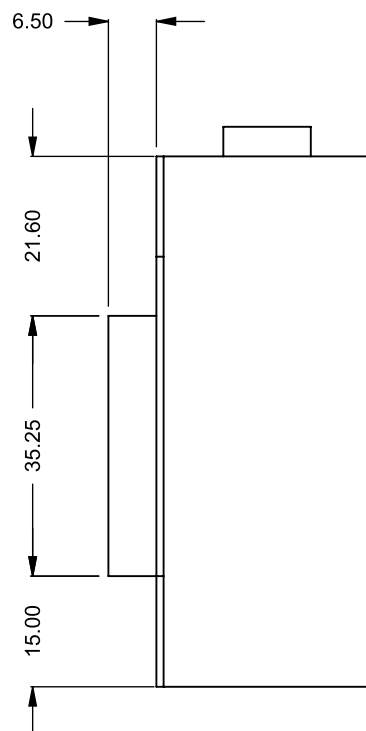

BF36

COOL-Pack / Power COOL-Pack
Top One Side Right Intake

**PRELIMINARY
DRAWING ONLY**

EXAMPLE CONFIGURATION

MONTIGO COMMERCIAL FIREPLACES ARE CUSTOM BUILT FOR EACH PROJECT. THIS DRAWING IS FOR REFERENCE ONLY.

FLUE AND AIR INTAKE SIZES ARE SUBJECT TO CHANGE DEPENDING ON VENT RUN.

UNLESS OTHERWISE SPECIFIED

DIMENSIONS ARE IN INCHES
TOLERANCES: FRACTIONAL $\pm 1/8"$

DATE

15/10/2020

MONTIGO
the art of **fireplaces**

www.montigo.com