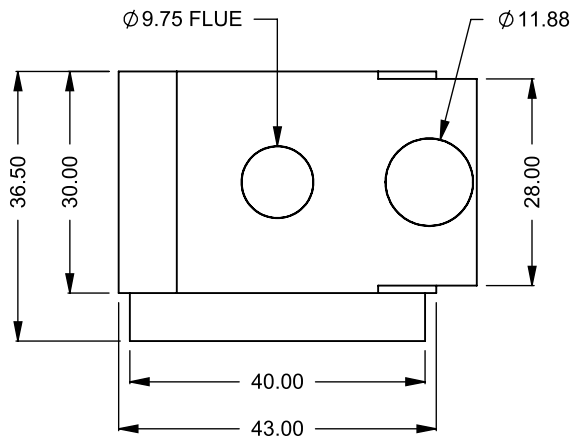

BF36

COOL-Pack / Power COOL-Pack
Top One Side Right Intake

**PRELIMINARY
DRAWING ONLY**

EXAMPLE CONFIGURATION

MONTIGO COMMERCIAL FIREPLACES ARE CUSTOM BUILT FOR EACH PROJECT. THIS DRAWING IS FOR REFERENCE ONLY.

FLUE AND AIR INTAKE SIZES ARE SUBJECT TO CHANGE DEPENDING ON VENT RUN.

UNLESS OTHERWISE SPECIFIED

DIMENSIONS ARE IN INCHES
TOLERANCES: FRACTIONAL $\pm 1/8"$

DATE

15/10/2020

MONTIGO
the art of **fireplaces**

www.montigo.com