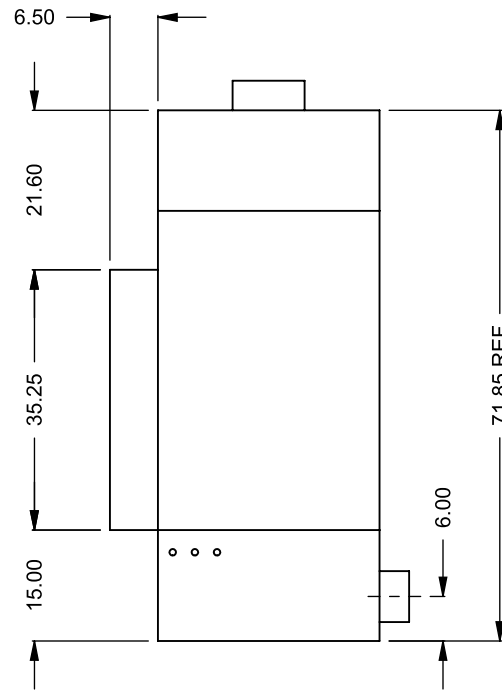

BF36
COOL-Pack / Power COOL-Pack
Rear Intake

**PRELIMINARY
DRAWING ONLY**

EXAMPLE CONFIGURATION	UNLESS OTHERWISE SPECIFIED	DATE
MONTIGO COMMERCIAL FIREPLACES ARE CUSTOM BUILT FOR EACH PROJECT. THIS DRAWING IS FOR REFERENCE ONLY. FLUE AND AIR INTAKE SIZES ARE SUBJECT TO CHANGE DEPENDING ON VENT RUN.	DIMENSIONS ARE IN INCHES TOLERANCES: FRACTIONAL ± 1/8"	15/10/2020

MONTIGO
the art of fireplaces®
www.montigo.com