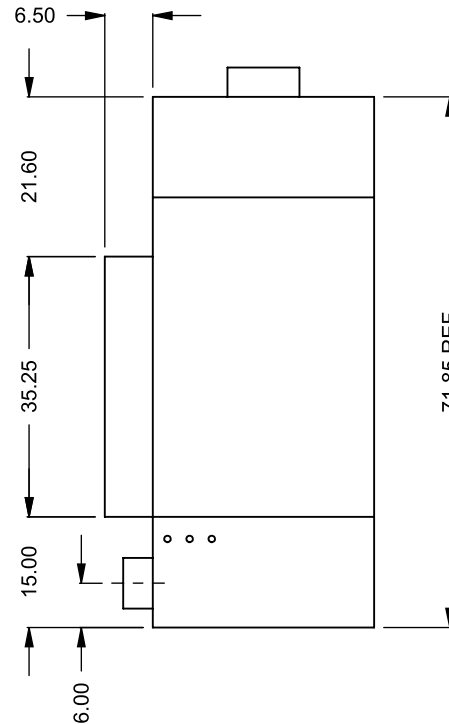

BF36
COOL-Pack / Power COOL-Pack
Bottom Intake

MONTIGO
the art of **fireplaces**
www.montigo.com

BF36

COOL-Pack / Power COOL-Pack
Front Intake

**PRELIMINARY
 DRAWING ONLY** 

EXAMPLE CONFIGURATION	UNLESS OTHERWISE SPECIFIED	DATE
MONTIGO COMMERCIAL FIREPLACES ARE CUSTOM BUILT FOR EACH PROJECT. THIS DRAWING IS FOR REFERENCE ONLY. FLUE AND AIR INTAKE SIZES ARE SUBJECT TO CHANGE DEPENDING ON VENT RUN.	DIMENSIONS ARE IN INCHES TOLERANCES: FRACTIONAL $\pm 1/8"$	15/10/2020