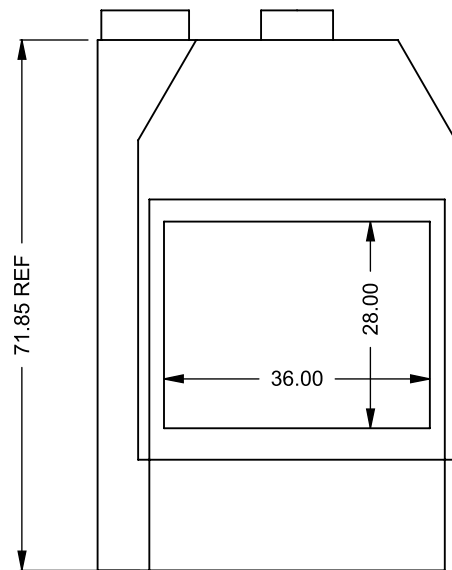

BF36
COOL-Pack / Power COOL-Pack
Top One Side Left Intake

**PRELIMINARY
DRAWING ONLY**

EXAMPLE CONFIGURATION	UNLESS OTHERWISE SPECIFIED	DATE
MONTIGO COMMERCIAL FIREPLACES ARE CUSTOM BUILT FOR EACH PROJECT. THIS DRAWING IS FOR REFERENCE ONLY. FLUE AND AIR INTAKE SIZES ARE SUBJECT TO CHANGE DEPENDING ON VENT RUN.	DIMENSIONS ARE IN INCHES TOLERANCES: FRACTIONAL $\pm 1/8"$	15/10/2020

MONTIGO
the art of **fireplaces**
www.montigo.com