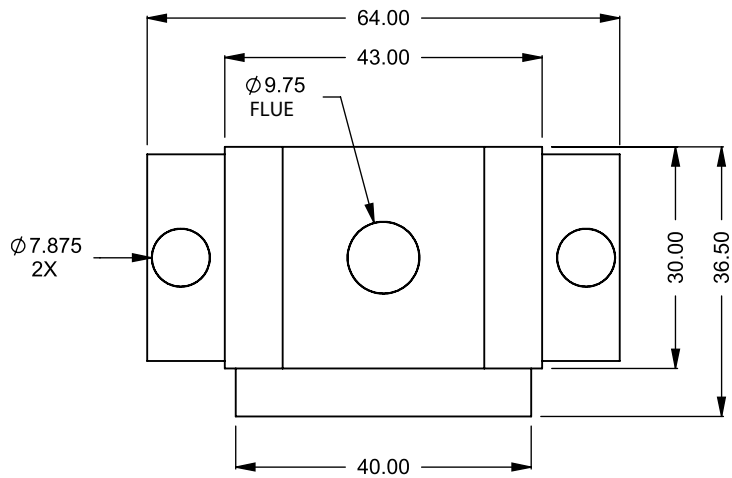

BF36
COOL-Pack / Power COOL-Pack
Dual Side Intake

**PRELIMINARY
DRAWING ONLY**

EXAMPLE CONFIGURATION	UNLESS OTHERWISE SPECIFIED	DATE
MONTIGO COMMERCIAL FIREPLACES ARE CUSTOM BUILT FOR EACH PROJECT. THIS DRAWING IS FOR REFERENCE ONLY. FLUE AND AIR INTAKE SIZES ARE SUBJECT TO CHANGE DEPENDING ON VENT RUN.	DIMENSIONS ARE IN INCHES TOLERANCES: FRACTIONAL $\pm 1/8"$	15/10/2020

MONTIGO
the art of fireplaces®
www.montigo.com