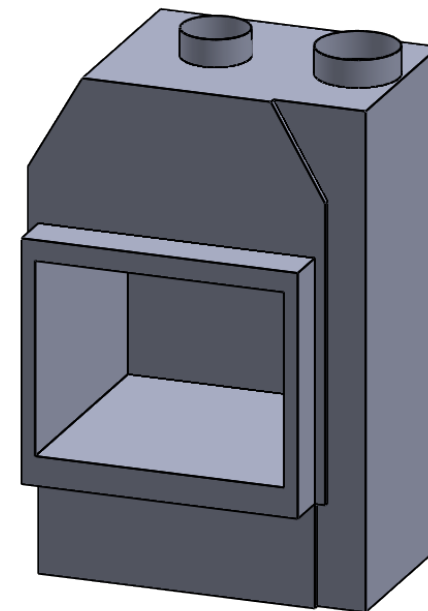

BF36

COOL-Pack / Power COOL-Pack
Top One Side Right Intake

**PRELIMINARY
DRAWING ONLY**

EXAMPLE CONFIGURATION

MONTIGO COMMERCIAL FIREPLACES ARE CUSTOM BUILT FOR EACH PROJECT. THIS DRAWING IS FOR REFERENCE ONLY.

FLUE AND AIR INTAKE SIZES ARE SUBJECT TO CHANGE DEPENDING ON VENT RUN.

UNLESS OTHERWISE SPECIFIED

DIMENSIONS ARE IN INCHES
TOLERANCES: FRACTIONAL $\pm 1/8"$

DATE

15/10/2020

MONTIGO
the art of **fireplaces**

www.montigo.com