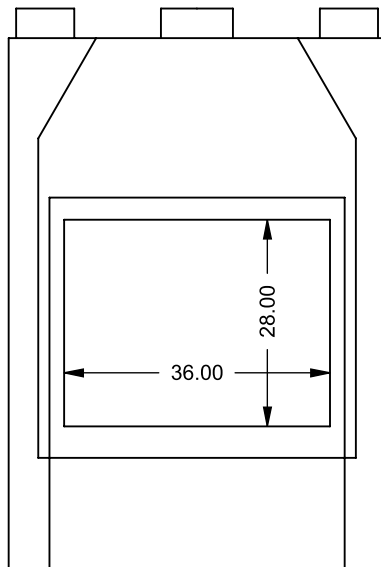

BF36
COOL-Pack / Power COOL-Pack
Top Dual Side Intake

**PRELIMINARY
DRAWING ONLY**

EXAMPLE CONFIGURATION	UNLESS OTHERWISE SPECIFIED	DATE
MONTIGO COMMERCIAL FIREPLACES ARE CUSTOM BUILT FOR EACH PROJECT. THIS DRAWING IS FOR REFERENCE ONLY. FLUE AND AIR INTAKE SIZES ARE SUBJECT TO CHANGE DEPENDING ON VENT RUN.	DIMENSIONS ARE IN INCHES TOLERANCES: FRACTIONAL $\pm 1/8"$	15/10/2020

MONTIGO
the art of **fireplaces**
www.montigo.com