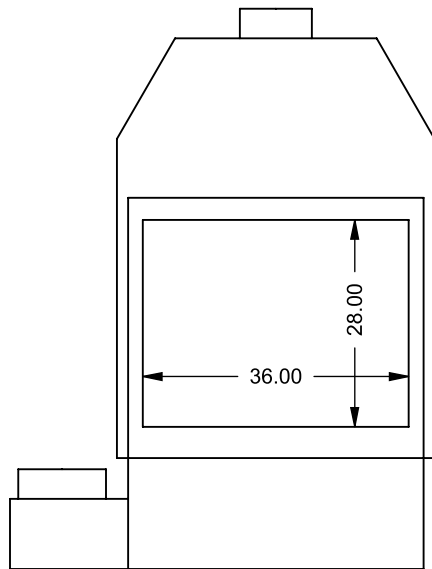

BF36

COOL-Pack / Power COOL-Pack
One Side Left Intake

PRELIMINARY
DRAWING ONLY

EXAMPLE CONFIGURATION

MONTIGO COMMERCIAL FIREPLACES ARE CUSTOM BUILT FOR EACH PROJECT. THIS DRAWING IS FOR REFERENCE ONLY.

FLUE AND AIR INTAKE SIZES ARE SUBJECT TO CHANGE DEPENDING ON VENT RUN.

UNLESS OTHERWISE SPECIFIED

DIMENSIONS ARE IN INCHES
TOLERANCES: FRACTIONAL $\pm 1/8"$

DATE

15/10/2020

MONTIGO
the art of **fireplaces**

www.montigo.com