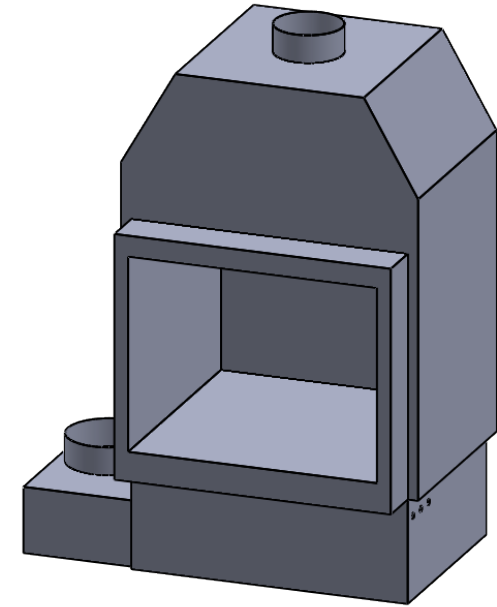

BF36

COOL-Pack / Power COOL-Pack
One Side Left Intake

PRELIMINARY
DRAWING ONLY

EXAMPLE CONFIGURATION

MONTIGO COMMERCIAL FIREPLACES ARE CUSTOM BUILT FOR EACH PROJECT. THIS DRAWING IS FOR REFERENCE ONLY.

FLUE AND AIR INTAKE SIZES ARE SUBJECT TO CHANGE DEPENDING ON VENT RUN.

UNLESS OTHERWISE SPECIFIED

DIMENSIONS ARE IN INCHES
TOLERANCES: FRACTIONAL $\pm 1/8"$

DATE

15/10/2020

MONTIGO
the art of **fireplaces**

www.montigo.com