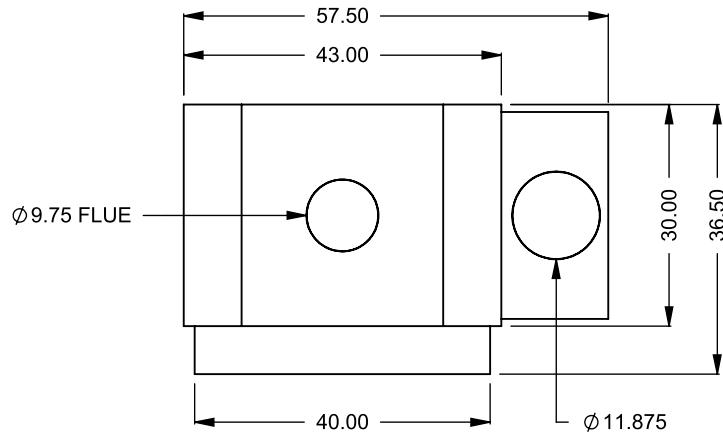

BF36
COOL-Pack / Power COOL-Pack
One Side Right Intake

**PRELIMINARY
DRAWING ONLY**

EXAMPLE CONFIGURATION	UNLESS OTHERWISE SPECIFIED	DATE
MONTIGO COMMERCIAL FIREPLACES ARE CUSTOM BUILT FOR EACH PROJECT. THIS DRAWING IS FOR REFERENCE ONLY. FLUE AND AIR INTAKE SIZES ARE SUBJECT TO CHANGE DEPENDING ON VENT RUN.	DIMENSIONS ARE IN INCHES TOLERANCES: FRACTIONAL $\pm 1/8"$	15/10/2020

MONTIGO
the art of **fireplaces**
www.montigo.com