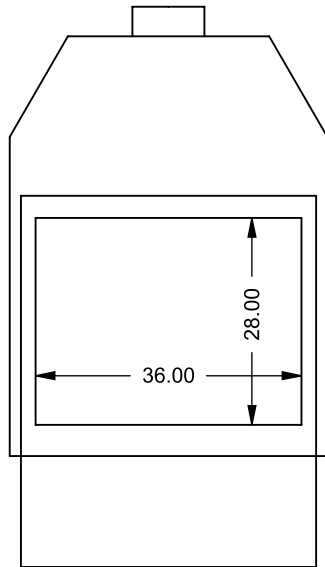

BF36
COOL-Pack / Power COOL-Pack
Rear Intake

**PRELIMINARY
DRAWING ONLY**

EXAMPLE CONFIGURATION	UNLESS OTHERWISE SPECIFIED	DATE
MONTIGO COMMERCIAL FIREPLACES ARE CUSTOM BUILT FOR EACH PROJECT. THIS DRAWING IS FOR REFERENCE ONLY. FLUE AND AIR INTAKE SIZES ARE SUBJECT TO CHANGE DEPENDING ON VENT RUN.	DIMENSIONS ARE IN INCHES TOLERANCES: FRACTIONAL ± 1/8"	15/10/2020

MONTIGO
the art of fireplaces®
www.montigo.com