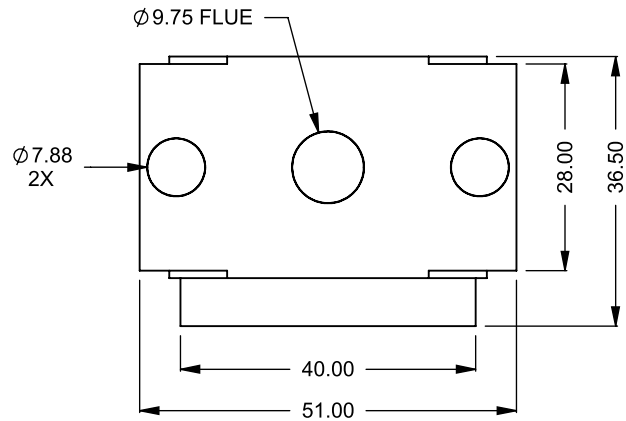

BF36
COOL-Pack / Power COOL-Pack
Top Dual Side Intake

**PRELIMINARY
DRAWING ONLY**

EXAMPLE CONFIGURATION	UNLESS OTHERWISE SPECIFIED	DATE
MONTIGO COMMERCIAL FIREPLACES ARE CUSTOM BUILT FOR EACH PROJECT. THIS DRAWING IS FOR REFERENCE ONLY. FLUE AND AIR INTAKE SIZES ARE SUBJECT TO CHANGE DEPENDING ON VENT RUN.	DIMENSIONS ARE IN INCHES TOLERANCES: FRACTIONAL $\pm 1/8"$	15/10/2020

MONTIGO
the art of **fireplaces**
www.montigo.com