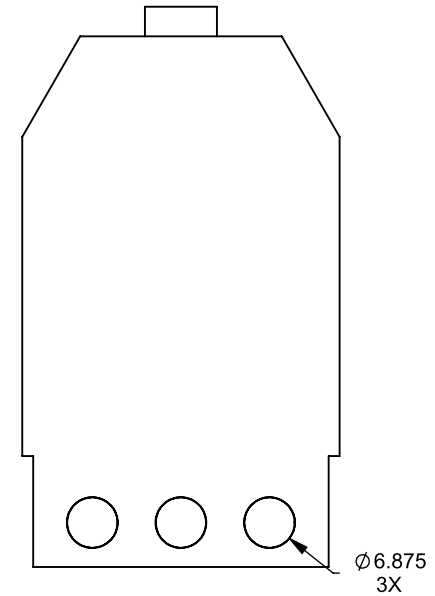

BF36
COOL-Pack / Power COOL-Pack
Rear Intake

**PRELIMINARY
DRAWING ONLY**

EXAMPLE CONFIGURATION	UNLESS OTHERWISE SPECIFIED	DATE
MONTIGO COMMERCIAL FIREPLACES ARE CUSTOM BUILT FOR EACH PROJECT. THIS DRAWING IS FOR REFERENCE ONLY. FLUE AND AIR INTAKE SIZES ARE SUBJECT TO CHANGE DEPENDING ON VENT RUN.	DIMENSIONS ARE IN INCHES TOLERANCES: FRACTIONAL ± 1/8"	15/10/2020

MONTIGO
the art of fireplaces®
www.montigo.com