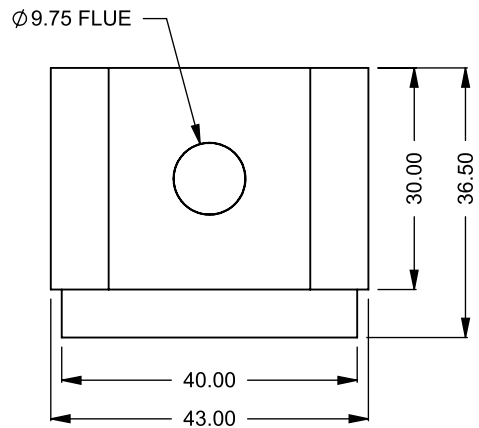

BF36
COOL-Pack / Power COOL-Pack
Bottom Intake

MONTIGO
the art of **fireplaces**
www.montigo.com

BF36

COOL-Pack / Power COOL-Pack
Front Intake

**PRELIMINARY
 DRAWING ONLY** 

EXAMPLE CONFIGURATION	UNLESS OTHERWISE SPECIFIED	DATE
MONTIGO COMMERCIAL FIREPLACES ARE CUSTOM BUILT FOR EACH PROJECT. THIS DRAWING IS FOR REFERENCE ONLY. FLUE AND AIR INTAKE SIZES ARE SUBJECT TO CHANGE DEPENDING ON VENT RUN.	DIMENSIONS ARE IN INCHES TOLERANCES: FRACTIONAL $\pm 1/8"$	15/10/2020