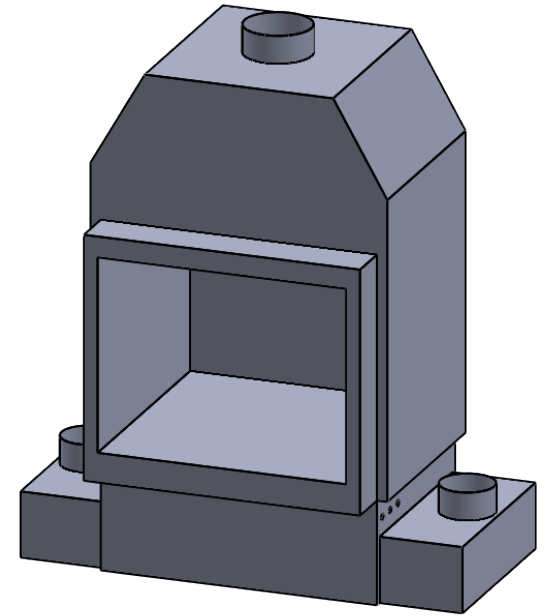

www.montigo.com

BF36
 COOL-Pack / Power COOL-Pack
One Side Right Intake

**PRELIMINARY
 DRAWING ONLY** 

EXAMPLE CONFIGURATION	UNLESS OTHERWISE SPECIFIED	DATE
MONTIGO COMMERCIAL FIREPLACES ARE CUSTOM BUILT FOR EACH PROJECT. THIS DRAWING IS FOR REFERENCE ONLY. FLUE AND AIR INTAKE SIZES ARE SUBJECT TO CHANGE DEPENDING ON VENT RUN.	DIMENSIONS ARE IN INCHES TOLERANCES: FRACTIONAL $\pm 1/8"$	15/10/2020

MONTIGO
 the art of **fireplaces**
 www.montigo.com

BF36
 COOL-Pack / Power COOL-Pack
 Dual Side Intake

**PRELIMINARY
 DRAWING ONLY** 

EXAMPLE CONFIGURATION	UNLESS OTHERWISE SPECIFIED	DATE
MONTIGO COMMERCIAL FIREPLACES ARE CUSTOM BUILT FOR EACH PROJECT. THIS DRAWING IS FOR REFERENCE ONLY. FLUE AND AIR INTAKE SIZES ARE SUBJECT TO CHANGE DEPENDING ON VENT RUN.	DIMENSIONS ARE IN INCHES TOLERANCES: FRACTIONAL $\pm 1/8"$	15/10/2020