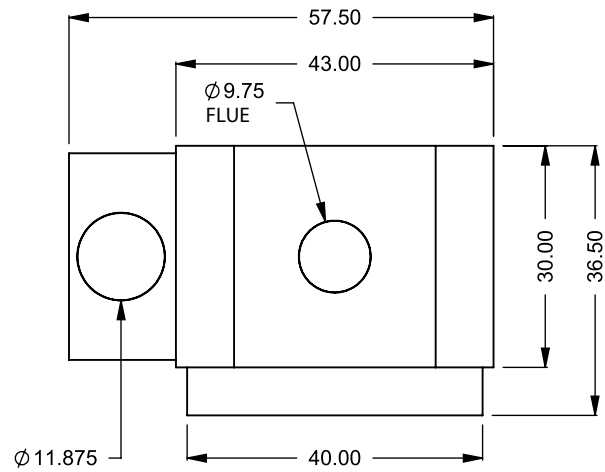

BF36

COOL-Pack / Power COOL-Pack
One Side Left Intake

PRELIMINARY
DRAWING ONLY

EXAMPLE CONFIGURATION

MONTIGO COMMERCIAL FIREPLACES ARE CUSTOM BUILT FOR EACH PROJECT. THIS DRAWING IS FOR REFERENCE ONLY.

FLUE AND AIR INTAKE SIZES ARE SUBJECT TO CHANGE DEPENDING ON VENT RUN.

UNLESS OTHERWISE SPECIFIED

DIMENSIONS ARE IN INCHES
TOLERANCES: FRACTIONAL $\pm 1/8"$

DATE

15/10/2020

MONTIGO
the art of **fireplaces**

www.montigo.com