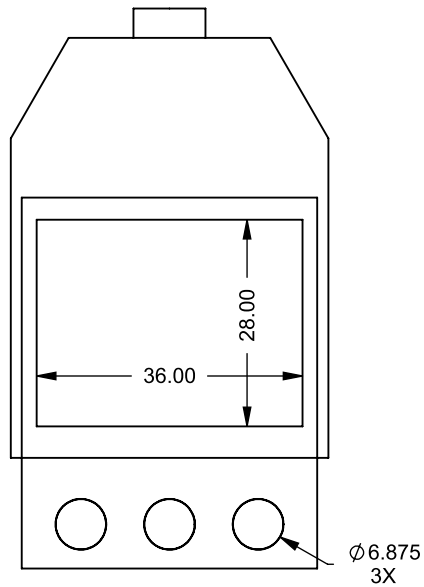

BF36
COOL-Pack / Power COOL-Pack
Bottom Intake

MONTIGO
the art of **fireplaces**
www.montigo.com

BF36

COOL-Pack / Power COOL-Pack
Front Intake

**PRELIMINARY
 DRAWING ONLY** 

EXAMPLE CONFIGURATION	UNLESS OTHERWISE SPECIFIED	DATE
MONTIGO COMMERCIAL FIREPLACES ARE CUSTOM BUILT FOR EACH PROJECT. THIS DRAWING IS FOR REFERENCE ONLY. FLUE AND AIR INTAKE SIZES ARE SUBJECT TO CHANGE DEPENDING ON VENT RUN.	DIMENSIONS ARE IN INCHES TOLERANCES: FRACTIONAL $\pm 1/8"$	15/10/2020