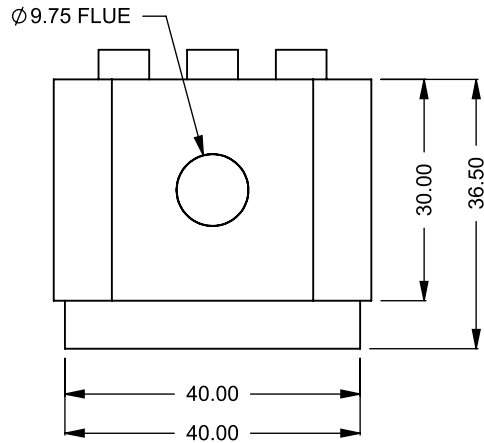

BF36
COOL-Pack / Power COOL-Pack
Rear Intake

**PRELIMINARY
DRAWING ONLY**

EXAMPLE CONFIGURATION	UNLESS OTHERWISE SPECIFIED	DATE
MONTIGO COMMERCIAL FIREPLACES ARE CUSTOM BUILT FOR EACH PROJECT. THIS DRAWING IS FOR REFERENCE ONLY. FLUE AND AIR INTAKE SIZES ARE SUBJECT TO CHANGE DEPENDING ON VENT RUN.	DIMENSIONS ARE IN INCHES TOLERANCES: FRACTIONAL ± 1/8"	15/10/2020

MONTIGO
the art of fireplaces®
www.montigo.com