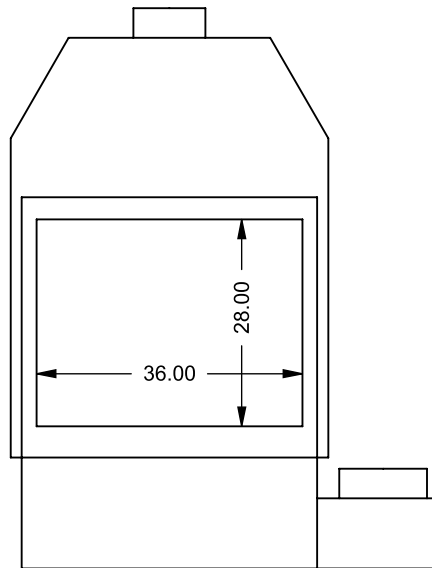

BF36
COOL-Pack / Power COOL-Pack
One Side Right Intake

**PRELIMINARY
DRAWING ONLY**

EXAMPLE CONFIGURATION	UNLESS OTHERWISE SPECIFIED	DATE
MONTIGO COMMERCIAL FIREPLACES ARE CUSTOM BUILT FOR EACH PROJECT. THIS DRAWING IS FOR REFERENCE ONLY. FLUE AND AIR INTAKE SIZES ARE SUBJECT TO CHANGE DEPENDING ON VENT RUN.	DIMENSIONS ARE IN INCHES TOLERANCES: FRACTIONAL $\pm 1/8"$	15/10/2020

MONTIGO
the art of **fireplaces**
www.montigo.com