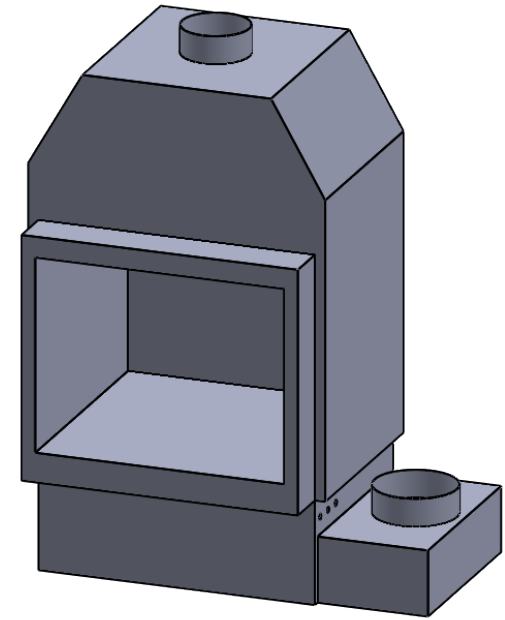

FLUE AND AIR INTAKE SIZES ARE SUBJECT TO CHANGE DEPENDING ON VENT RUN.

UNLESS OTHERWISE SPECIFIED

DIMENSIONS ARE IN INCHES
TOLERANCES: FRACTIONAL $\pm 1/8"$

DATE

15/10/2020

MONTIGO
the art of **fireplaces**

www.montigo.com

BF36
 COOL-Pack / Power COOL-Pack
One Side Right Intake

**PRELIMINARY
 DRAWING ONLY** 

EXAMPLE CONFIGURATION	UNLESS OTHERWISE SPECIFIED	DATE
MONTIGO COMMERCIAL FIREPLACES ARE CUSTOM BUILT FOR EACH PROJECT. THIS DRAWING IS FOR REFERENCE ONLY. FLUE AND AIR INTAKE SIZES ARE SUBJECT TO CHANGE DEPENDING ON VENT RUN.	DIMENSIONS ARE IN INCHES TOLERANCES: FRACTIONAL $\pm 1/8"$	15/10/2020