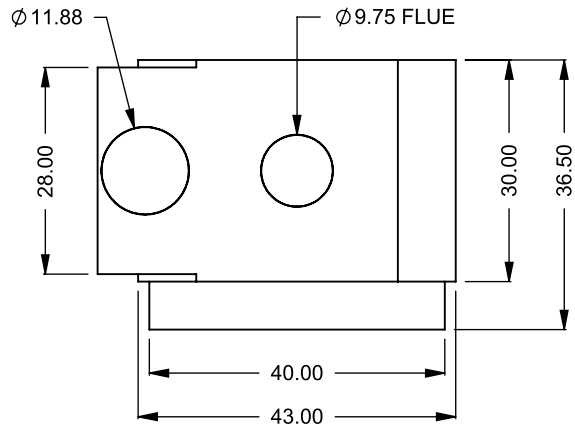

BF36
COOL-Pack / Power COOL-Pack
Top One Side Left Intake

**PRELIMINARY
DRAWING ONLY**

EXAMPLE CONFIGURATION	UNLESS OTHERWISE SPECIFIED	DATE
MONTIGO COMMERCIAL FIREPLACES ARE CUSTOM BUILT FOR EACH PROJECT. THIS DRAWING IS FOR REFERENCE ONLY. FLUE AND AIR INTAKE SIZES ARE SUBJECT TO CHANGE DEPENDING ON VENT RUN.	DIMENSIONS ARE IN INCHES TOLERANCES: FRACTIONAL $\pm 1/8"$	15/10/2020

MONTIGO
the art of **fireplaces**
www.montigo.com