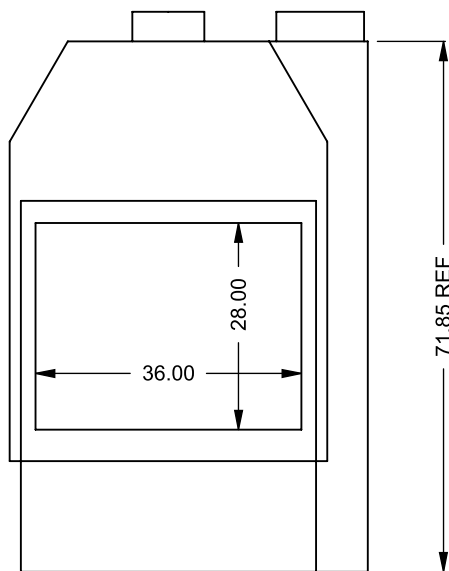

BF36

COOL-Pack / Power COOL-Pack
Top One Side Right Intake

**PRELIMINARY
DRAWING ONLY**

EXAMPLE CONFIGURATION

MONTIGO COMMERCIAL FIREPLACES ARE CUSTOM BUILT FOR EACH PROJECT. THIS DRAWING IS FOR REFERENCE ONLY.

FLUE AND AIR INTAKE SIZES ARE SUBJECT TO CHANGE DEPENDING ON VENT RUN.

UNLESS OTHERWISE SPECIFIED

DIMENSIONS ARE IN INCHES
TOLERANCES: FRACTIONAL $\pm 1/8"$

DATE

15/10/2020

MONTIGO
the art of **fireplaces**

www.montigo.com