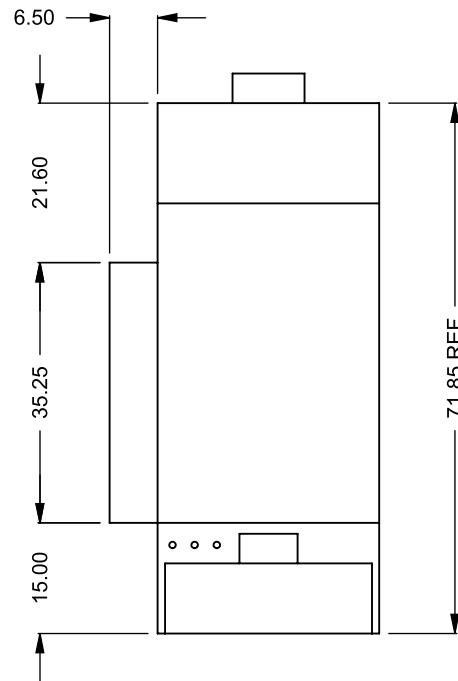

BF36
COOL-Pack / Power COOL-Pack
Dual Side Intake

**PRELIMINARY
DRAWING ONLY**

EXAMPLE CONFIGURATION	UNLESS OTHERWISE SPECIFIED	DATE
MONTIGO COMMERCIAL FIREPLACES ARE CUSTOM BUILT FOR EACH PROJECT. THIS DRAWING IS FOR REFERENCE ONLY. FLUE AND AIR INTAKE SIZES ARE SUBJECT TO CHANGE DEPENDING ON VENT RUN.	DIMENSIONS ARE IN INCHES TOLERANCES: FRACTIONAL $\pm 1/8"$	15/10/2020

MONTIGO
the art of fireplaces®
www.montigo.com