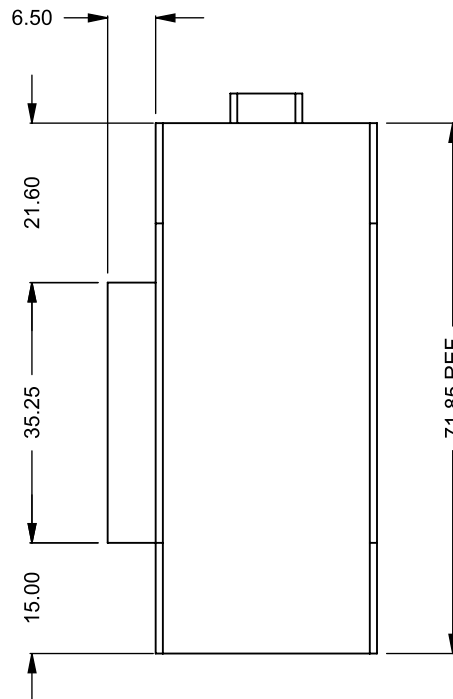

BF36
COOL-Pack / Power COOL-Pack
Top Dual Side Intake

**PRELIMINARY
DRAWING ONLY**

EXAMPLE CONFIGURATION	UNLESS OTHERWISE SPECIFIED	DATE
MONTIGO COMMERCIAL FIREPLACES ARE CUSTOM BUILT FOR EACH PROJECT. THIS DRAWING IS FOR REFERENCE ONLY. FLUE AND AIR INTAKE SIZES ARE SUBJECT TO CHANGE DEPENDING ON VENT RUN.	DIMENSIONS ARE IN INCHES TOLERANCES: FRACTIONAL $\pm 1/8"$	15/10/2020

MONTIGO
the art of **fireplaces**
www.montigo.com