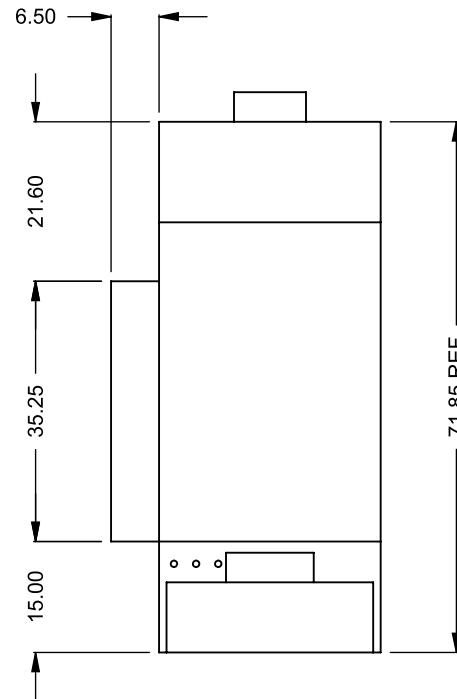

BF36
COOL-Pack / Power COOL-Pack
One Side Right Intake

**PRELIMINARY
DRAWING ONLY**

EXAMPLE CONFIGURATION	UNLESS OTHERWISE SPECIFIED	DATE
MONTIGO COMMERCIAL FIREPLACES ARE CUSTOM BUILT FOR EACH PROJECT. THIS DRAWING IS FOR REFERENCE ONLY. FLUE AND AIR INTAKE SIZES ARE SUBJECT TO CHANGE DEPENDING ON VENT RUN.	DIMENSIONS ARE IN INCHES TOLERANCES: FRACTIONAL $\pm 1/8"$	15/10/2020

MONTIGO
the art of **fireplaces**
www.montigo.com