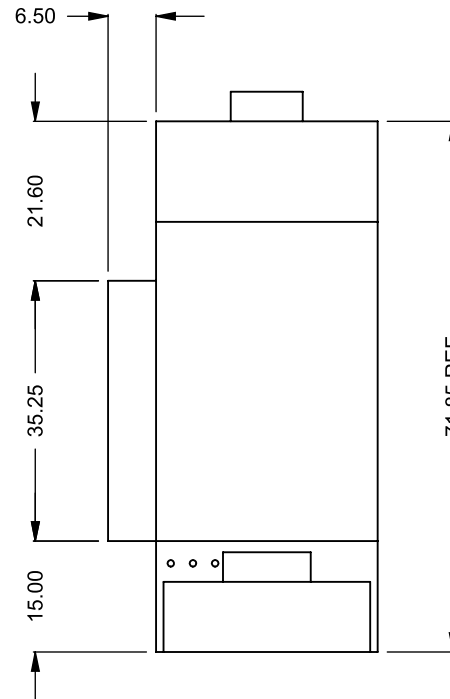

BF36

COOL-Pack / Power COOL-Pack
One Side Left Intake

PRELIMINARY
DRAWING ONLY

EXAMPLE CONFIGURATION

MONTIGO COMMERCIAL FIREPLACES ARE CUSTOM BUILT FOR EACH PROJECT. THIS DRAWING IS FOR REFERENCE ONLY.

FLUE AND AIR INTAKE SIZES ARE SUBJECT TO CHANGE DEPENDING ON VENT RUN.

UNLESS OTHERWISE SPECIFIED

DIMENSIONS ARE IN INCHES
TOLERANCES: FRACTIONAL $\pm 1/8"$

DATE

15/10/2020

MONTIGO
the art of **fireplaces**

www.montigo.com