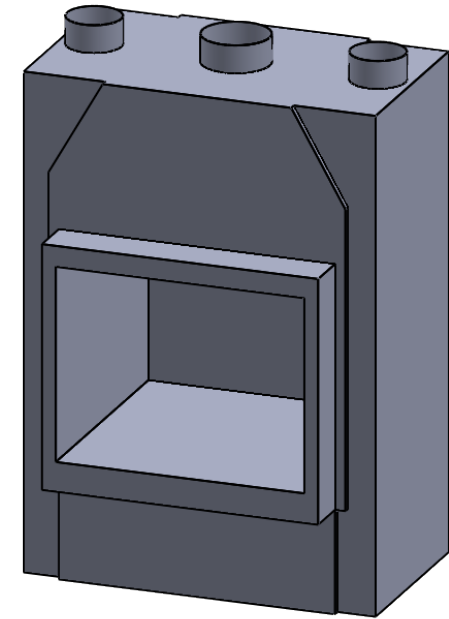

BF36
COOL-Pack / Power COOL-Pack
Top Dual Side Intake

**PRELIMINARY
DRAWING ONLY**

EXAMPLE CONFIGURATION	UNLESS OTHERWISE SPECIFIED	DATE
MONTIGO COMMERCIAL FIREPLACES ARE CUSTOM BUILT FOR EACH PROJECT. THIS DRAWING IS FOR REFERENCE ONLY. FLUE AND AIR INTAKE SIZES ARE SUBJECT TO CHANGE DEPENDING ON VENT RUN.	DIMENSIONS ARE IN INCHES TOLERANCES: FRACTIONAL $\pm 1/8"$	15/10/2020

MONTIGO
the art of **fireplaces**
www.montigo.com