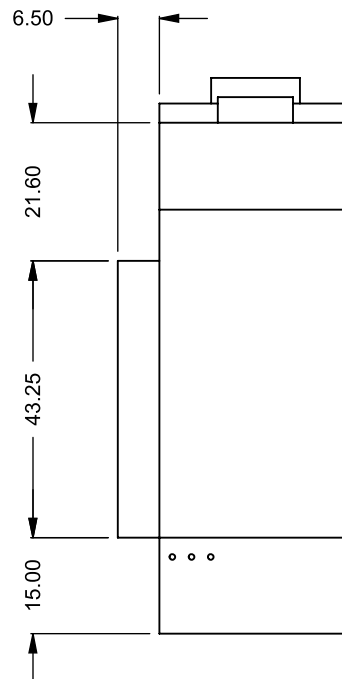

BF52

COOL-Pack / Power COOL-Pack
Top One Side Left Intake

**PRELIMINARY
DRAWING ONLY**

EXAMPLE CONFIGURATION	UNLESS OTHERWISE SPECIFIED	DATE
MONTIGO COMMERCIAL FIREPLACES ARE CUSTOM BUILT FOR EACH PROJECT. THIS DRAWING IS FOR REFERENCE ONLY. FLUE AND AIR INTAKE SIZES ARE SUBJECT TO CHANGE DEPENDING ON VENT RUN.	DIMENSIONS ARE IN INCHES TOLERANCES: FRACTIONAL $\pm 1/8"$	15/10/2020

MONTIGO
the art of **fireplaces**
www.montigo.com