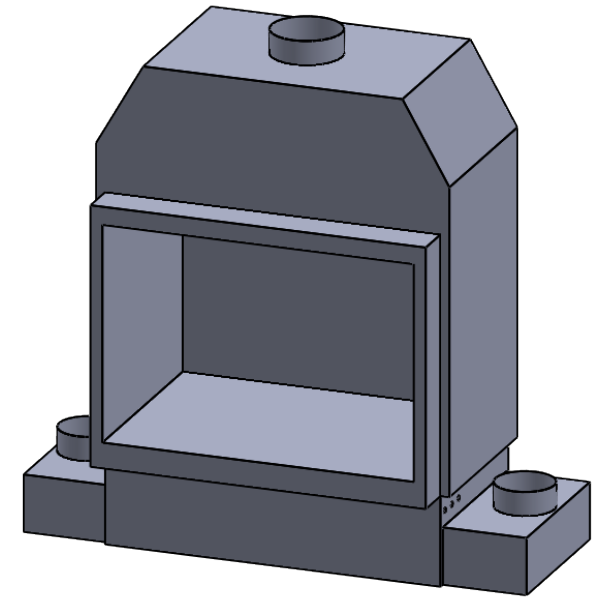

BF52
COOL-Pack / Power COOL-Pack
Dual Side Intake

**PRELIMINARY
DRAWING ONLY**

EXAMPLE CONFIGURATION	UNLESS OTHERWISE SPECIFIED	DATE
MONTIGO COMMERCIAL FIREPLACES ARE CUSTOM BUILT FOR EACH PROJECT. THIS DRAWING IS FOR REFERENCE ONLY. FLUE AND AIR INTAKE SIZES ARE SUBJECT TO CHANGE DEPENDING ON VENT RUN.	DIMENSIONS ARE IN INCHES TOLERANCES: FRACTIONAL ± 1/8"	15/10/2020

MONTIGO
the art of **fireplaces**
www.montigo.com