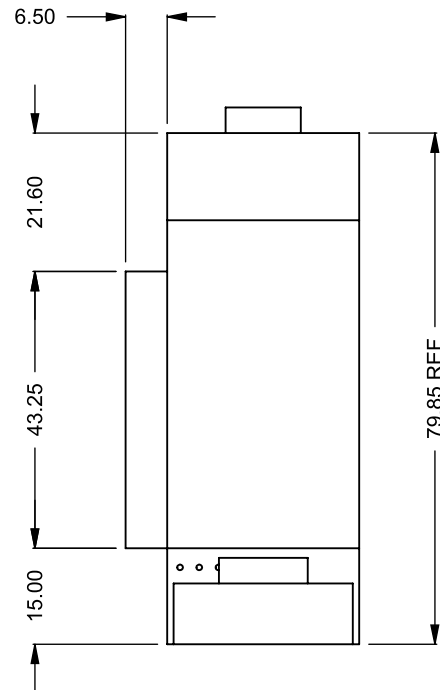

BF52
COOL-Pack / Power COOL-Pack
One Side Left Intake

**PRELIMINARY
DRAWING ONLY**

EXAMPLE CONFIGURATION	UNLESS OTHERWISE SPECIFIED	DATE
MONTIGO COMMERCIAL FIREPLACES ARE CUSTOM BUILT FOR EACH PROJECT. THIS DRAWING IS FOR REFERENCE ONLY. FLUE AND AIR INTAKE SIZES ARE SUBJECT TO CHANGE DEPENDING ON VENT RUN.	DIMENSIONS ARE IN INCHES TOLERANCES: FRACTIONAL $\pm 1/8"$	15/10/2020

MONTIGO
the art of **fireplaces**
www.montigo.com