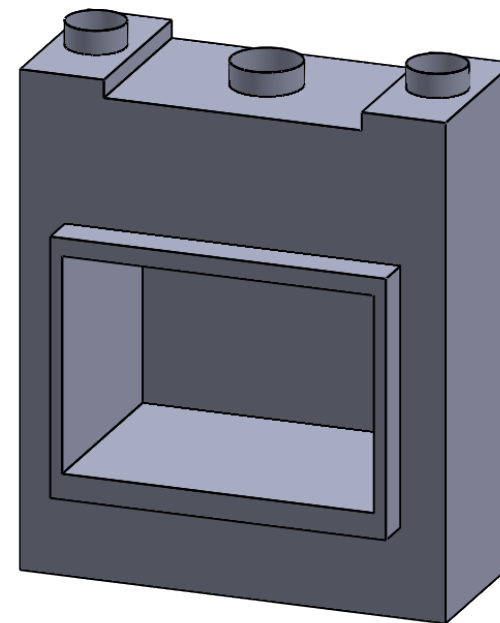

MONTIGO
the art of **fireplaces**
www.montigo.com

BF52

COOL-Pack / Power COOL-Pack
Top One Side Left Intake

**PRELIMINARY
 DRAWING ONLY** 

EXAMPLE CONFIGURATION	UNLESS OTHERWISE SPECIFIED	DATE
MONTIGO COMMERCIAL FIREPLACES ARE CUSTOM BUILT FOR EACH PROJECT. THIS DRAWING IS FOR REFERENCE ONLY. FLUE AND AIR INTAKE SIZES ARE SUBJECT TO CHANGE DEPENDING ON VENT RUN.	DIMENSIONS ARE IN INCHES TOLERANCES: FRACTIONAL $\pm 1/8"$	15/10/2020

MONTIGO
 the art of **fireplaces**
www.montigo.com

BF52
 COOL-Pack / Power COOL-Pack
Top One Side Right Intake

**PRELIMINARY
 DRAWING ONLY** 

EXAMPLE CONFIGURATION	UNLESS OTHERWISE SPECIFIED	DATE
MONTIGO COMMERCIAL FIREPLACES ARE CUSTOM BUILT FOR EACH PROJECT. THIS DRAWING IS FOR REFERENCE ONLY. FLUE AND AIR INTAKE SIZES ARE SUBJECT TO CHANGE DEPENDING ON VENT RUN.	DIMENSIONS ARE IN INCHES TOLERANCES: FRACTIONAL $\pm 1/8"$	15/10/2020

MONTIGO
 the art of **fireplaces**
 www.montigo.com

BF52
 COOL-Pack / Power COOL-Pack
Top Dual Side Intake

**PRELIMINARY
 DRAWING ONLY** 

EXAMPLE CONFIGURATION	UNLESS OTHERWISE SPECIFIED	DATE
MONTIGO COMMERCIAL FIREPLACES ARE CUSTOM BUILT FOR EACH PROJECT. THIS DRAWING IS FOR REFERENCE ONLY. FLUE AND AIR INTAKE SIZES ARE SUBJECT TO CHANGE DEPENDING ON VENT RUN.	DIMENSIONS ARE IN INCHES TOLERANCES: FRACTIONAL $\pm 1/8"$	15/10/2020