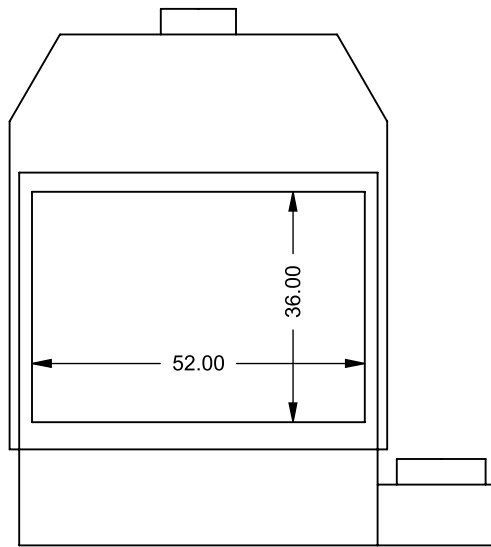

**PRELIMINARY
DRAWING ONLY**

EXAMPLE CONFIGURATION

MONTIGO COMMERCIAL FIREPLACES ARE CUSTOM BUILT FOR EACH PROJECT. THIS DRAWING IS FOR REFERENCE ONLY.

FLUE AND AIR INTAKE SIZES ARE SUBJECT TO CHANGE DEPENDING ON VENT RUN.

UNLESS OTHERWISE SPECIFIED

DIMENSIONS ARE IN INCHES
TOLERANCES: FRACTIONAL $\pm 1/8"$

DATE

15/10/2020

BF52

COOL-Pack / Power COOL-Pack
One Side Right Intake

MONTIGO
the art of **fireplaces**

www.montigo.com