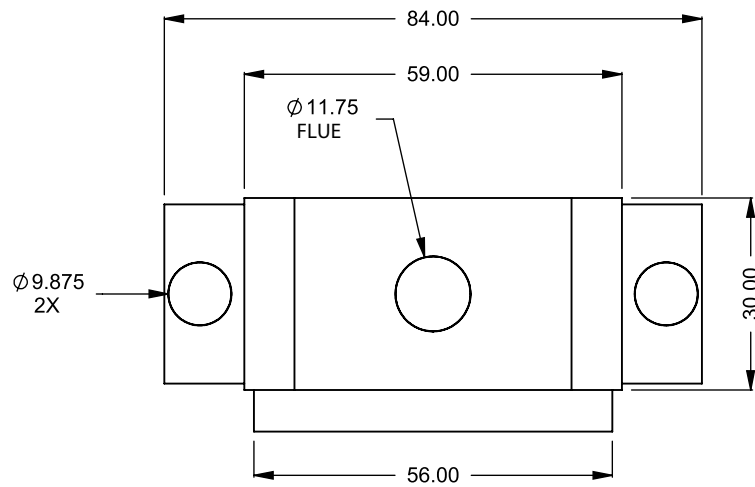

BF52
COOL-Pack / Power COOL-Pack
Dual Side Intake

**PRELIMINARY
DRAWING ONLY**

EXAMPLE CONFIGURATION	UNLESS OTHERWISE SPECIFIED	DATE
MONTIGO COMMERCIAL FIREPLACES ARE CUSTOM BUILT FOR EACH PROJECT. THIS DRAWING IS FOR REFERENCE ONLY. FLUE AND AIR INTAKE SIZES ARE SUBJECT TO CHANGE DEPENDING ON VENT RUN.	DIMENSIONS ARE IN INCHES TOLERANCES: FRACTIONAL ± 1/8"	15/10/2020

MONTIGO
the art of **fireplaces**
www.montigo.com