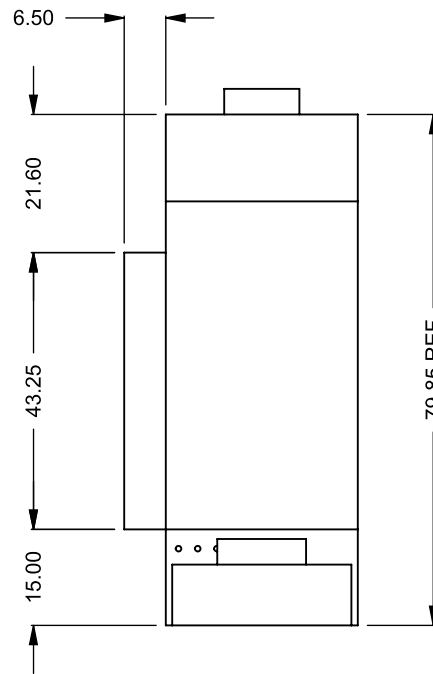

**PRELIMINARY
DRAWING ONLY**

EXAMPLE CONFIGURATION

MONTIGO COMMERCIAL FIREPLACES ARE CUSTOM BUILT FOR EACH PROJECT. THIS DRAWING IS FOR REFERENCE ONLY.

FLUE AND AIR INTAKE SIZES ARE SUBJECT TO CHANGE DEPENDING ON VENT RUN.

UNLESS OTHERWISE SPECIFIED

DIMENSIONS ARE IN INCHES
TOLERANCES: FRACTIONAL $\pm 1/8"$

DATE

15/10/2020

BF52

COOL-Pack / Power COOL-Pack
One Side Right Intake

MONTIGO
the art of **fireplaces**

www.montigo.com