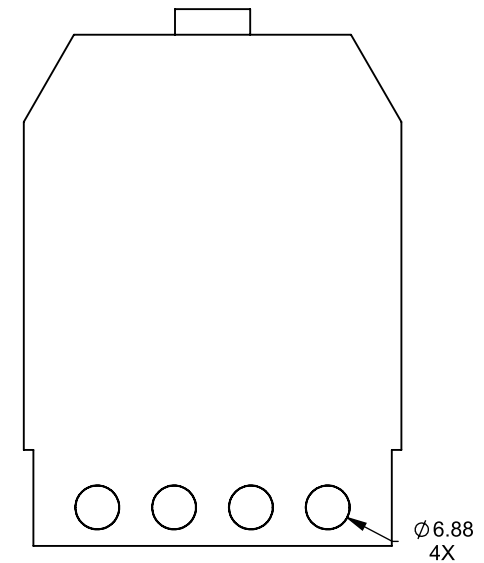

BF52
COOL-Pack / Power COOL-Pack
Rear Intake

**PRELIMINARY
DRAWING ONLY**

EXAMPLE CONFIGURATION	UNLESS OTHERWISE SPECIFIED	DATE
MONTIGO COMMERCIAL FIREPLACES ARE CUSTOM BUILT FOR EACH PROJECT. THIS DRAWING IS FOR REFERENCE ONLY. FLUE AND AIR INTAKE SIZES ARE SUBJECT TO CHANGE DEPENDING ON VENT RUN.	DIMENSIONS ARE IN INCHES TOLERANCES: FRACTIONAL ± 1/8"	15/10/2020

MONTIGO
the art of **fireplaces**
www.montigo.com