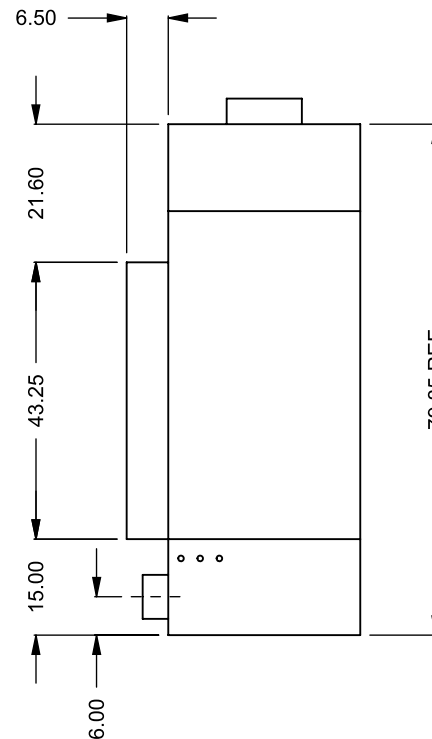

BF52

COOL-Pack / Power COOL-Pack
Front Intake

**PRELIMINARY
DRAWING ONLY**

EXAMPLE CONFIGURATION

MONTIGO COMMERCIAL FIREPLACES ARE CUSTOM BUILT FOR EACH PROJECT. THIS DRAWING IS FOR REFERENCE ONLY.

FLUE AND AIR INTAKE SIZES ARE SUBJECT TO CHANGE DEPENDING ON VENT RUN.

UNLESS OTHERWISE SPECIFIED

DIMENSIONS ARE IN INCHES
TOLERANCES: FRACTIONAL $\pm 1/8"$

DATE

15/10/2020

MONTIGO
the art of **fireplaces**

www.montigo.com