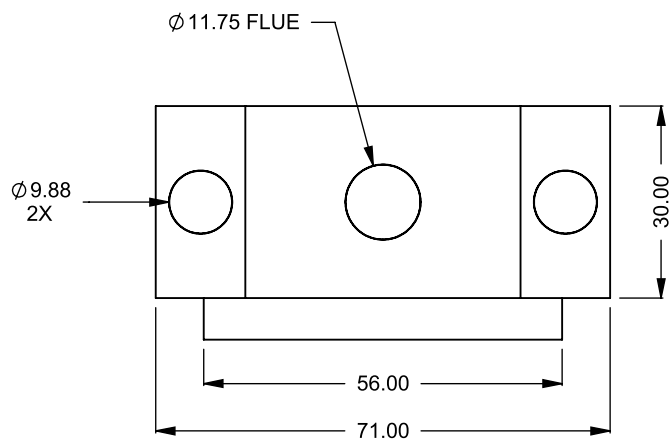

BF52
COOL-Pack / Power COOL-Pack
Top Dual Side Intake

**PRELIMINARY
DRAWING ONLY**

EXAMPLE CONFIGURATION	UNLESS OTHERWISE SPECIFIED	DATE
MONTIGO COMMERCIAL FIREPLACES ARE CUSTOM BUILT FOR EACH PROJECT. THIS DRAWING IS FOR REFERENCE ONLY. FLUE AND AIR INTAKE SIZES ARE SUBJECT TO CHANGE DEPENDING ON VENT RUN.	DIMENSIONS ARE IN INCHES TOLERANCES: FRACTIONAL $\pm 1/8"$	15/10/2020

MONTIGO
the art of **fireplaces**
www.montigo.com