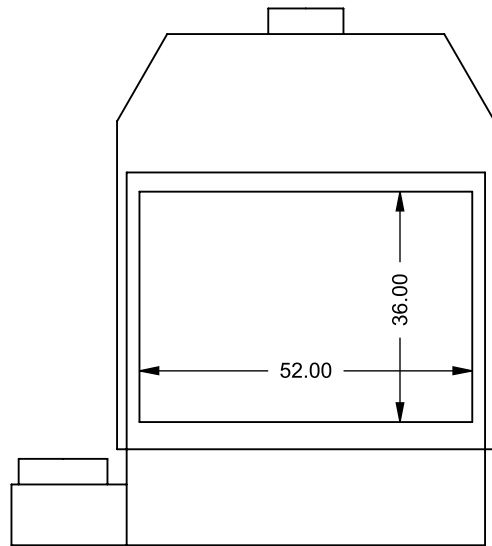

BF52
COOL-Pack / Power COOL-Pack
One Side Left Intake

**PRELIMINARY
DRAWING ONLY**

EXAMPLE CONFIGURATION	UNLESS OTHERWISE SPECIFIED	DATE
MONTIGO COMMERCIAL FIREPLACES ARE CUSTOM BUILT FOR EACH PROJECT. THIS DRAWING IS FOR REFERENCE ONLY. FLUE AND AIR INTAKE SIZES ARE SUBJECT TO CHANGE DEPENDING ON VENT RUN.	DIMENSIONS ARE IN INCHES TOLERANCES: FRACTIONAL $\pm 1/8"$	15/10/2020

MONTIGO
the art of **fireplaces**
www.montigo.com