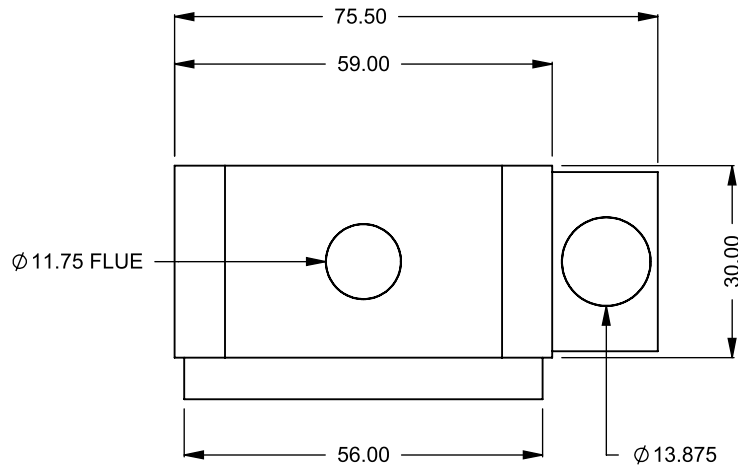

**PRELIMINARY
DRAWING ONLY**

EXAMPLE CONFIGURATION

MONTIGO COMMERCIAL FIREPLACES ARE CUSTOM BUILT FOR EACH PROJECT. THIS DRAWING IS FOR REFERENCE ONLY.

FLUE AND AIR INTAKE SIZES ARE SUBJECT TO CHANGE DEPENDING ON VENT RUN.

UNLESS OTHERWISE SPECIFIED

DIMENSIONS ARE IN INCHES
TOLERANCES: FRACTIONAL $\pm 1/8"$

DATE

15/10/2020

BF52

COOL-Pack / Power COOL-Pack
One Side Right Intake

MONTIGO
the art of **fireplaces**

www.montigo.com