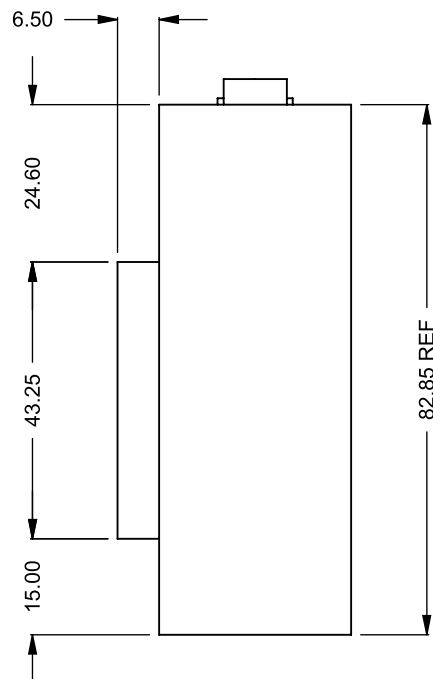

BF52
COOL-Pack / Power COOL-Pack
Top Dual Side Intake

**PRELIMINARY
DRAWING ONLY**

EXAMPLE CONFIGURATION	UNLESS OTHERWISE SPECIFIED	DATE
MONTIGO COMMERCIAL FIREPLACES ARE CUSTOM BUILT FOR EACH PROJECT. THIS DRAWING IS FOR REFERENCE ONLY. FLUE AND AIR INTAKE SIZES ARE SUBJECT TO CHANGE DEPENDING ON VENT RUN.	DIMENSIONS ARE IN INCHES TOLERANCES: FRACTIONAL $\pm 1/8"$	15/10/2020

MONTIGO
the art of **fireplaces**
www.montigo.com