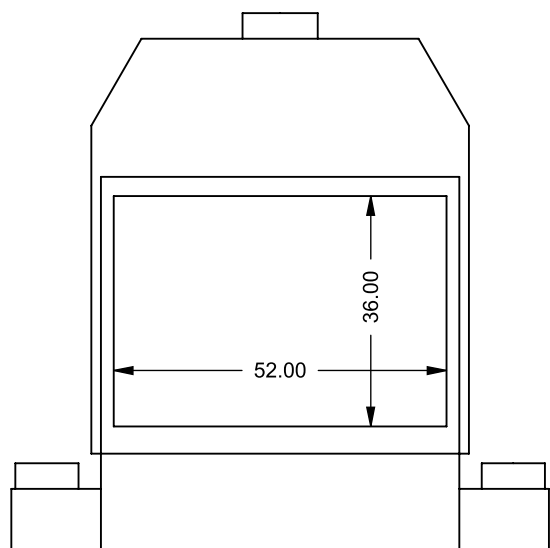

BF52
COOL-Pack / Power COOL-Pack
Dual Side Intake

**PRELIMINARY
DRAWING ONLY**

EXAMPLE CONFIGURATION	UNLESS OTHERWISE SPECIFIED	DATE
MONTIGO COMMERCIAL FIREPLACES ARE CUSTOM BUILT FOR EACH PROJECT. THIS DRAWING IS FOR REFERENCE ONLY. FLUE AND AIR INTAKE SIZES ARE SUBJECT TO CHANGE DEPENDING ON VENT RUN.	DIMENSIONS ARE IN INCHES TOLERANCES: FRACTIONAL ± 1/8"	15/10/2020

MONTIGO
the art of **fireplaces**
www.montigo.com