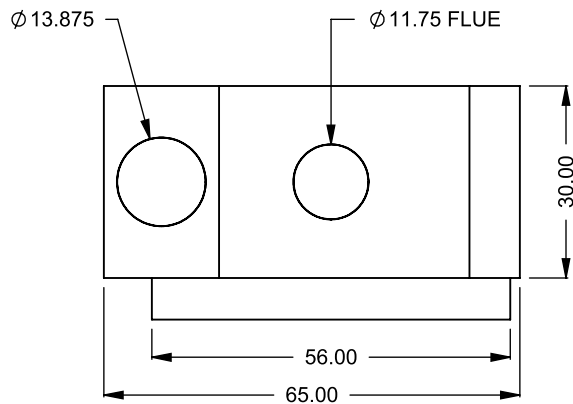

BF52

COOL-Pack / Power COOL-Pack
Top One Side Left Intake

**PRELIMINARY
DRAWING ONLY**

EXAMPLE CONFIGURATION	UNLESS OTHERWISE SPECIFIED	DATE
MONTIGO COMMERCIAL FIREPLACES ARE CUSTOM BUILT FOR EACH PROJECT. THIS DRAWING IS FOR REFERENCE ONLY. FLUE AND AIR INTAKE SIZES ARE SUBJECT TO CHANGE DEPENDING ON VENT RUN.	DIMENSIONS ARE IN INCHES TOLERANCES: FRACTIONAL $\pm 1/8"$	15/10/2020

MONTIGO
the art of **fireplaces**
www.montigo.com