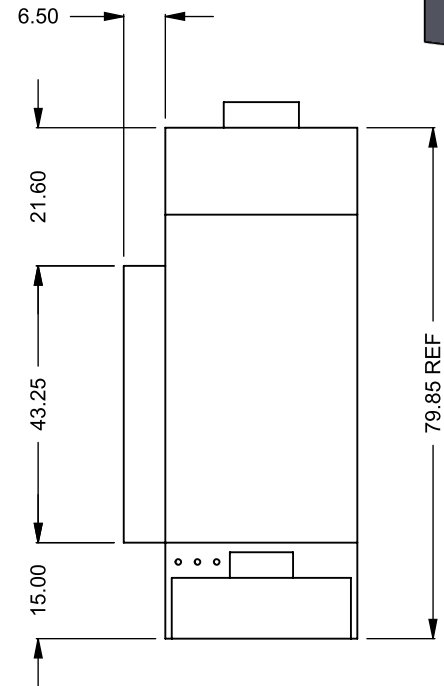

BF52
COOL-Pack / Power COOL-Pack
Dual Side Intake

**PRELIMINARY
DRAWING ONLY**

EXAMPLE CONFIGURATION	UNLESS OTHERWISE SPECIFIED	DATE
MONTIGO COMMERCIAL FIREPLACES ARE CUSTOM BUILT FOR EACH PROJECT. THIS DRAWING IS FOR REFERENCE ONLY. FLUE AND AIR INTAKE SIZES ARE SUBJECT TO CHANGE DEPENDING ON VENT RUN.	DIMENSIONS ARE IN INCHES TOLERANCES: FRACTIONAL ± 1/8"	15/10/2020

MONTIGO
the art of **fireplaces**
www.montigo.com