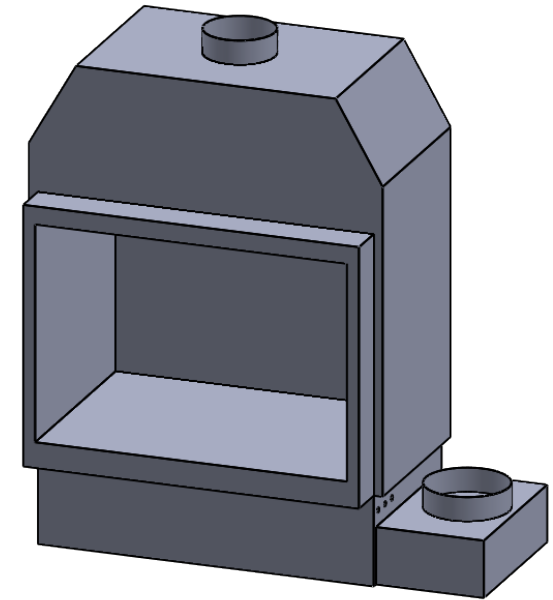

**PRELIMINARY
DRAWING ONLY**

EXAMPLE CONFIGURATION

MONTIGO COMMERCIAL FIREPLACES ARE CUSTOM BUILT FOR EACH PROJECT. THIS DRAWING IS FOR REFERENCE ONLY.

FLUE AND AIR INTAKE SIZES ARE SUBJECT TO CHANGE DEPENDING ON VENT RUN.

UNLESS OTHERWISE SPECIFIED

DIMENSIONS ARE IN INCHES
TOLERANCES: FRACTIONAL $\pm 1/8"$

DATE

15/10/2020

BF52

COOL-Pack / Power COOL-Pack
One Side Right Intake

MONTIGO
the art of **fireplaces**

www.montigo.com