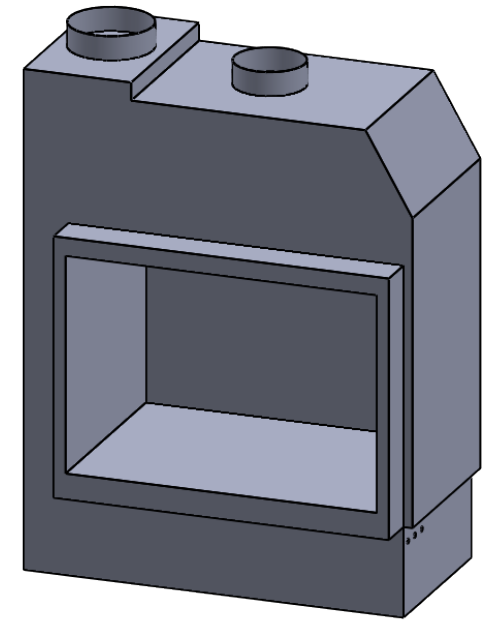

BF52

COOL-Pack / Power COOL-Pack
Top One Side Left Intake

**PRELIMINARY
DRAWING ONLY**

EXAMPLE CONFIGURATION	UNLESS OTHERWISE SPECIFIED	DATE
MONTIGO COMMERCIAL FIREPLACES ARE CUSTOM BUILT FOR EACH PROJECT. THIS DRAWING IS FOR REFERENCE ONLY. FLUE AND AIR INTAKE SIZES ARE SUBJECT TO CHANGE DEPENDING ON VENT RUN.	DIMENSIONS ARE IN INCHES TOLERANCES: FRACTIONAL $\pm 1/8"$	15/10/2020

MONTIGO
the art of **fireplaces**
www.montigo.com