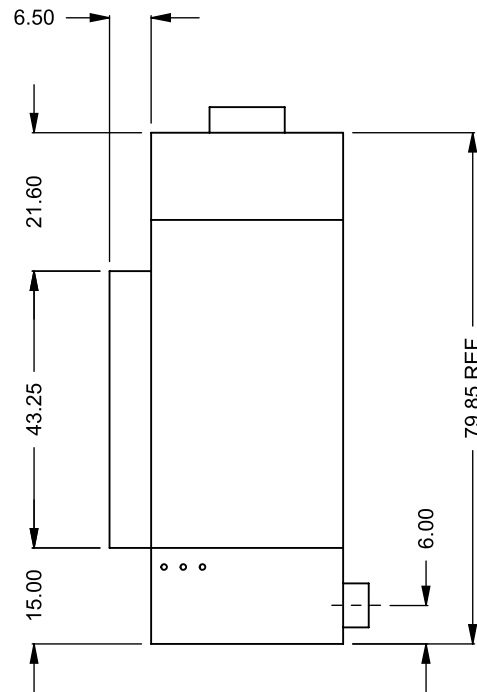

BF52
COOL-Pack / Power COOL-Pack
Rear Intake

**PRELIMINARY
DRAWING ONLY**

EXAMPLE CONFIGURATION	UNLESS OTHERWISE SPECIFIED	DATE
MONTIGO COMMERCIAL FIREPLACES ARE CUSTOM BUILT FOR EACH PROJECT. THIS DRAWING IS FOR REFERENCE ONLY. FLUE AND AIR INTAKE SIZES ARE SUBJECT TO CHANGE DEPENDING ON VENT RUN.	DIMENSIONS ARE IN INCHES TOLERANCES: FRACTIONAL ± 1/8"	15/10/2020

MONTIGO
the art of **fireplaces**
www.montigo.com