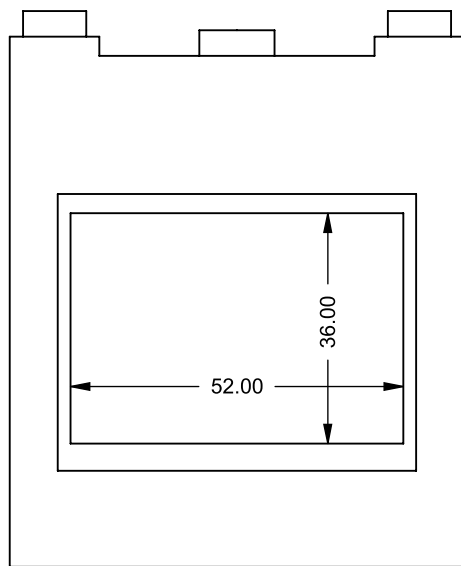

BF52
COOL-Pack / Power COOL-Pack
Top Dual Side Intake

**PRELIMINARY
DRAWING ONLY**

EXAMPLE CONFIGURATION	UNLESS OTHERWISE SPECIFIED	DATE
MONTIGO COMMERCIAL FIREPLACES ARE CUSTOM BUILT FOR EACH PROJECT. THIS DRAWING IS FOR REFERENCE ONLY. FLUE AND AIR INTAKE SIZES ARE SUBJECT TO CHANGE DEPENDING ON VENT RUN.	DIMENSIONS ARE IN INCHES TOLERANCES: FRACTIONAL $\pm 1/8"$	15/10/2020

MONTIGO
the art of **fireplaces**
www.montigo.com