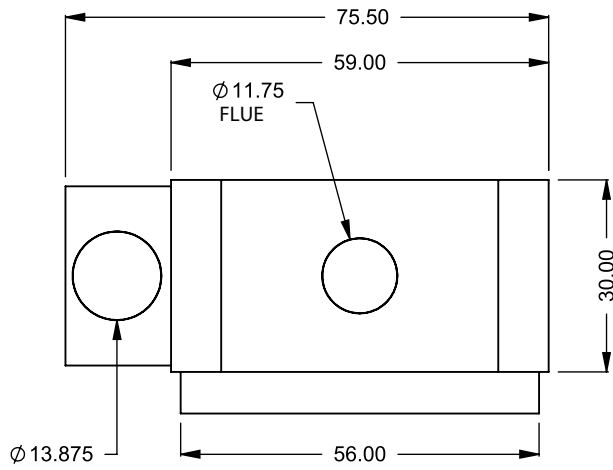

BF52
COOL-Pack / Power COOL-Pack
One Side Left Intake

**PRELIMINARY
DRAWING ONLY**

EXAMPLE CONFIGURATION	UNLESS OTHERWISE SPECIFIED	DATE
MONTIGO COMMERCIAL FIREPLACES ARE CUSTOM BUILT FOR EACH PROJECT. THIS DRAWING IS FOR REFERENCE ONLY. FLUE AND AIR INTAKE SIZES ARE SUBJECT TO CHANGE DEPENDING ON VENT RUN.	DIMENSIONS ARE IN INCHES TOLERANCES: FRACTIONAL $\pm 1/8"$	15/10/2020

MONTIGO
the art of **fireplaces**
www.montigo.com