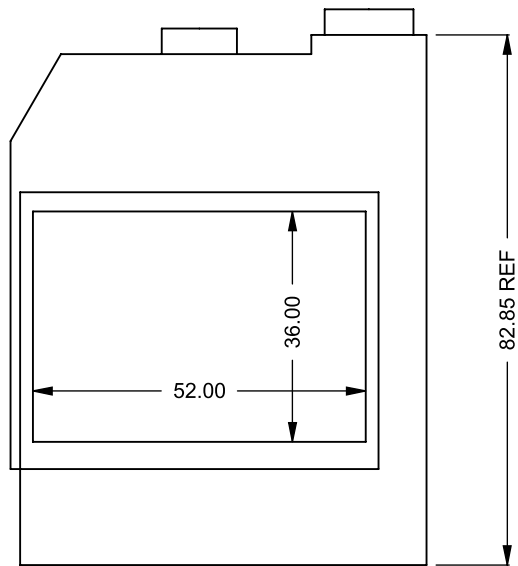

BF52
COOL-Pack / Power COOL-Pack
Top One Side Right Intake

**PRELIMINARY
DRAWING ONLY**

EXAMPLE CONFIGURATION	UNLESS OTHERWISE SPECIFIED	DATE
MONTIGO COMMERCIAL FIREPLACES ARE CUSTOM BUILT FOR EACH PROJECT. THIS DRAWING IS FOR REFERENCE ONLY. FLUE AND AIR INTAKE SIZES ARE SUBJECT TO CHANGE DEPENDING ON VENT RUN.	DIMENSIONS ARE IN INCHES TOLERANCES: FRACTIONAL $\pm 1/8"$	15/10/2020

MONTIGO
the art of **fireplaces**
www.montigo.com