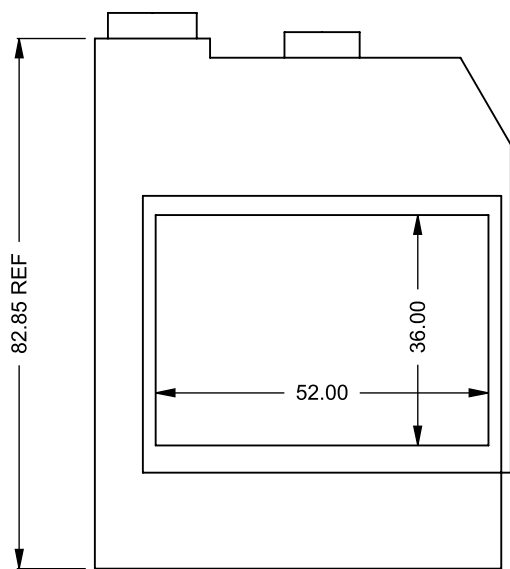

BF52

COOL-Pack / Power COOL-Pack
Top One Side Left Intake

**PRELIMINARY
DRAWING ONLY**

EXAMPLE CONFIGURATION	UNLESS OTHERWISE SPECIFIED	DATE
MONTIGO COMMERCIAL FIREPLACES ARE CUSTOM BUILT FOR EACH PROJECT. THIS DRAWING IS FOR REFERENCE ONLY. FLUE AND AIR INTAKE SIZES ARE SUBJECT TO CHANGE DEPENDING ON VENT RUN.	DIMENSIONS ARE IN INCHES TOLERANCES: FRACTIONAL $\pm 1/8"$	15/10/2020

MONTIGO
the art of **fireplaces**
www.montigo.com