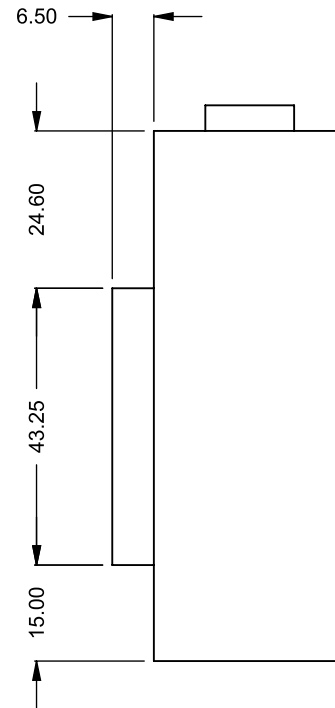

BF52
COOL-Pack / Power COOL-Pack
Top One Side Right Intake

**PRELIMINARY
DRAWING ONLY**

EXAMPLE CONFIGURATION	UNLESS OTHERWISE SPECIFIED	DATE
MONTIGO COMMERCIAL FIREPLACES ARE CUSTOM BUILT FOR EACH PROJECT. THIS DRAWING IS FOR REFERENCE ONLY. FLUE AND AIR INTAKE SIZES ARE SUBJECT TO CHANGE DEPENDING ON VENT RUN.	DIMENSIONS ARE IN INCHES TOLERANCES: FRACTIONAL $\pm 1/8"$	15/10/2020

MONTIGO
the art of **fireplaces**
www.montigo.com