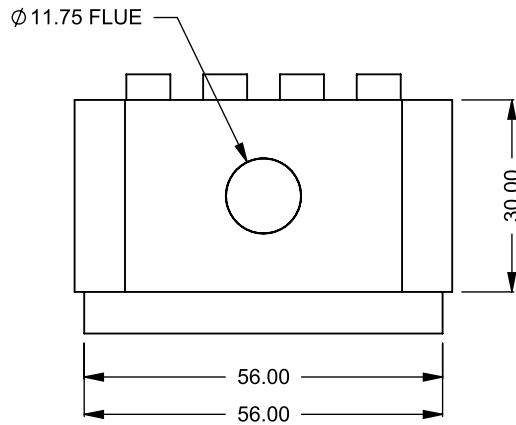

BF52
COOL-Pack / Power COOL-Pack
Rear Intake

**PRELIMINARY
DRAWING ONLY**

EXAMPLE CONFIGURATION	UNLESS OTHERWISE SPECIFIED	DATE
MONTIGO COMMERCIAL FIREPLACES ARE CUSTOM BUILT FOR EACH PROJECT. THIS DRAWING IS FOR REFERENCE ONLY. FLUE AND AIR INTAKE SIZES ARE SUBJECT TO CHANGE DEPENDING ON VENT RUN.	DIMENSIONS ARE IN INCHES TOLERANCES: FRACTIONAL ± 1/8"	15/10/2020

MONTIGO
the art of **fireplaces**
www.montigo.com