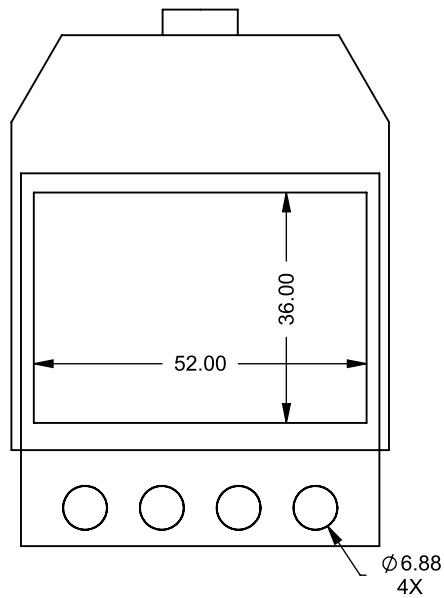

BF52

COOL-Pack / Power COOL-Pack
Front Intake

**PRELIMINARY
DRAWING ONLY**

EXAMPLE CONFIGURATION

MONTIGO COMMERCIAL FIREPLACES ARE CUSTOM BUILT FOR EACH PROJECT. THIS DRAWING IS FOR REFERENCE ONLY.

FLUE AND AIR INTAKE SIZES ARE SUBJECT TO CHANGE DEPENDING ON VENT RUN.

UNLESS OTHERWISE SPECIFIED

DIMENSIONS ARE IN INCHES
TOLERANCES: FRACTIONAL $\pm 1/8"$

DATE

15/10/2020

MONTIGO
the art of **fireplaces**

www.montigo.com