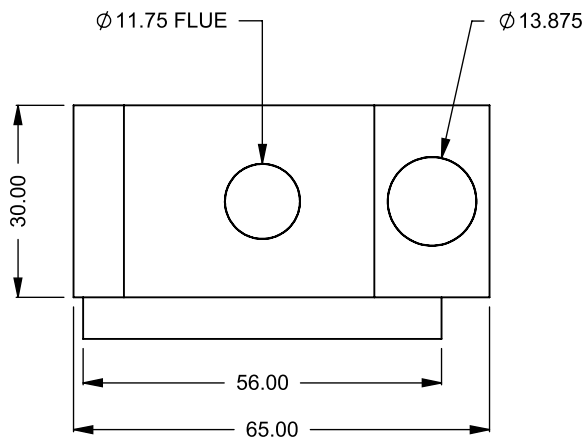

BF52
COOL-Pack / Power COOL-Pack
Top One Side Right Intake

**PRELIMINARY
DRAWING ONLY**

EXAMPLE CONFIGURATION	UNLESS OTHERWISE SPECIFIED	DATE
MONTIGO COMMERCIAL FIREPLACES ARE CUSTOM BUILT FOR EACH PROJECT. THIS DRAWING IS FOR REFERENCE ONLY. FLUE AND AIR INTAKE SIZES ARE SUBJECT TO CHANGE DEPENDING ON VENT RUN.	DIMENSIONS ARE IN INCHES TOLERANCES: FRACTIONAL $\pm 1/8"$	15/10/2020

MONTIGO
the art of **fireplaces**
www.montigo.com