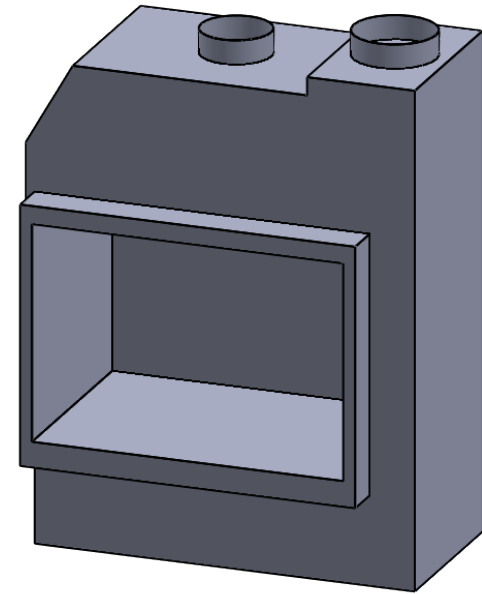

BF52
COOL-Pack / Power COOL-Pack
Top One Side Right Intake

**PRELIMINARY
DRAWING ONLY**

EXAMPLE CONFIGURATION	UNLESS OTHERWISE SPECIFIED	DATE
MONTIGO COMMERCIAL FIREPLACES ARE CUSTOM BUILT FOR EACH PROJECT. THIS DRAWING IS FOR REFERENCE ONLY. FLUE AND AIR INTAKE SIZES ARE SUBJECT TO CHANGE DEPENDING ON VENT RUN.	DIMENSIONS ARE IN INCHES TOLERANCES: FRACTIONAL $\pm 1/8"$	15/10/2020

MONTIGO
the art of **fireplaces**
www.montigo.com