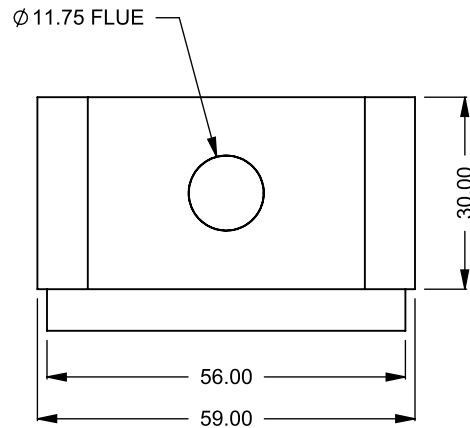

BF52

COOL-Pack / Power COOL-Pack
Front Intake

**PRELIMINARY
DRAWING ONLY**

EXAMPLE CONFIGURATION

MONTIGO COMMERCIAL FIREPLACES ARE CUSTOM BUILT FOR EACH PROJECT. THIS DRAWING IS FOR REFERENCE ONLY.

FLUE AND AIR INTAKE SIZES ARE SUBJECT TO CHANGE DEPENDING ON VENT RUN.

UNLESS OTHERWISE SPECIFIED

DIMENSIONS ARE IN INCHES
TOLERANCES: FRACTIONAL $\pm 1/8"$

DATE

15/10/2020

MONTIGO
the art of **fireplaces**

www.montigo.com