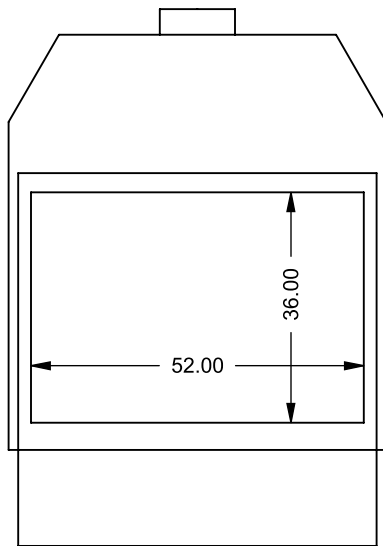

BF52
COOL-Pack / Power COOL-Pack
Rear Intake

**PRELIMINARY
DRAWING ONLY**

EXAMPLE CONFIGURATION	UNLESS OTHERWISE SPECIFIED	DATE
MONTIGO COMMERCIAL FIREPLACES ARE CUSTOM BUILT FOR EACH PROJECT. THIS DRAWING IS FOR REFERENCE ONLY. FLUE AND AIR INTAKE SIZES ARE SUBJECT TO CHANGE DEPENDING ON VENT RUN.	DIMENSIONS ARE IN INCHES TOLERANCES: FRACTIONAL ± 1/8"	15/10/2020

MONTIGO
the art of **fireplaces**
www.montigo.com