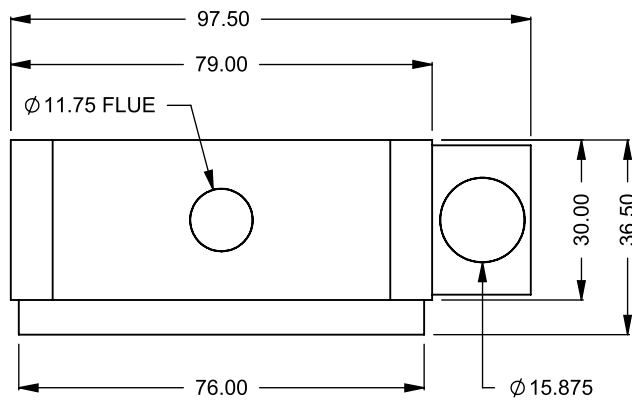

BF72
COOL-Pack / Power COOL-Pack
One Side Right Intake

**PRELIMINARY
DRAWING ONLY**

EXAMPLE CONFIGURATION	UNLESS OTHERWISE SPECIFIED	DATE
MONTIGO COMMERCIAL FIREPLACES ARE CUSTOM BUILT FOR EACH PROJECT. THIS DRAWING IS FOR REFERENCE ONLY. FLUE AND AIR INTAKE SIZES ARE SUBJECT TO CHANGE DEPENDING ON VENT RUN.	DIMENSIONS ARE IN INCHES TOLERANCES: FRACTIONAL $\pm 1/8"$	15/10/2020

MONTIGO
the art of **fireplaces**
www.montigo.com