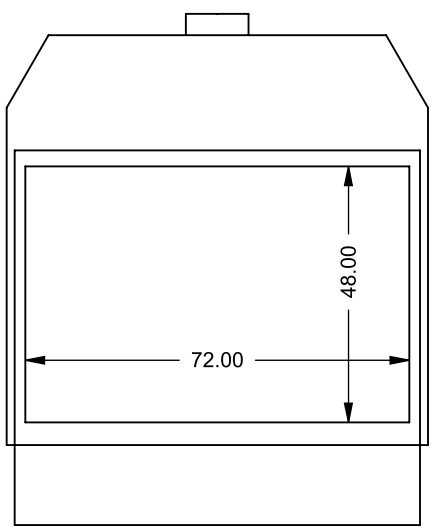

FLUE AND AIR INTAKE SIZES ARE SUBJECT TO CHANGE DEPENDING ON VENT RUN.

UNLESS OTHERWISE SPECIFIED

DIMENSIONS ARE IN INCHES
TOLERANCES: FRACTIONAL $\pm 1/8"$

DATE

15/10/2020

MONTIGO
the art of fireplaces®

www.montigo.com