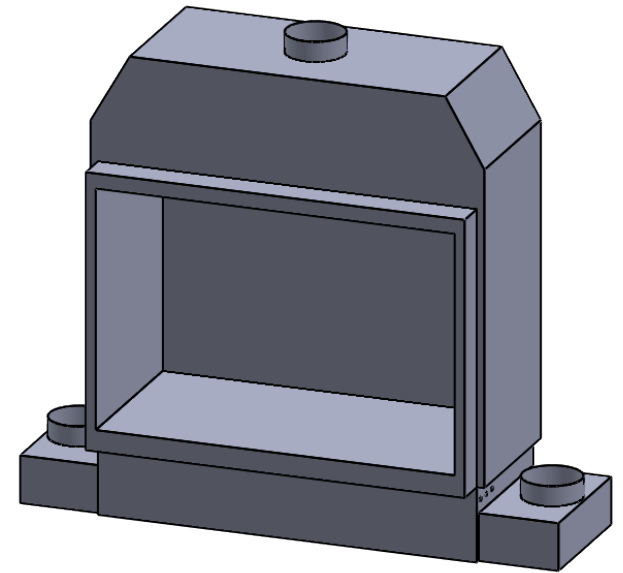

BF72
COOL-Pack / Power COOL-Pack
Dual Side Intake

**PRELIMINARY
DRAWING ONLY**

EXAMPLE CONFIGURATION	UNLESS OTHERWISE SPECIFIED	DATE
MONTIGO COMMERCIAL FIREPLACES ARE CUSTOM BUILT FOR EACH PROJECT. THIS DRAWING IS FOR REFERENCE ONLY. FLUE AND AIR INTAKE SIZES ARE SUBJECT TO CHANGE DEPENDING ON VENT RUN.	DIMENSIONS ARE IN INCHES TOLERANCES: FRACTIONAL $\pm 1/8"$	15/10/2020

MONTIGO
the art of **fireplaces**
www.montigo.com