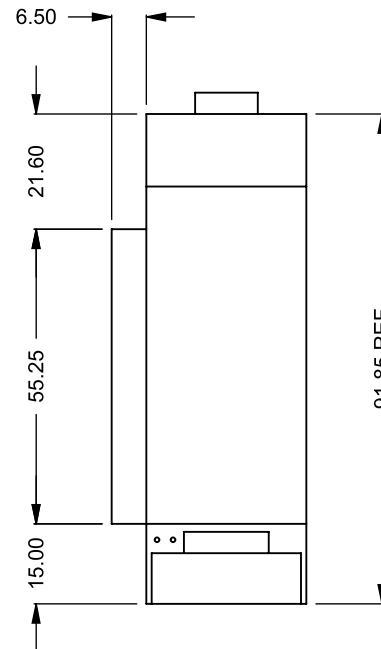

BF72
COOL-Pack / Power COOL-Pack
One Side Right Intake

**PRELIMINARY
DRAWING ONLY**

EXAMPLE CONFIGURATION	UNLESS OTHERWISE SPECIFIED	DATE
MONTIGO COMMERCIAL FIREPLACES ARE CUSTOM BUILT FOR EACH PROJECT. THIS DRAWING IS FOR REFERENCE ONLY. FLUE AND AIR INTAKE SIZES ARE SUBJECT TO CHANGE DEPENDING ON VENT RUN.	DIMENSIONS ARE IN INCHES TOLERANCES: FRACTIONAL $\pm 1/8"$	15/10/2020

MONTIGO
the art of **fireplaces**
www.montigo.com