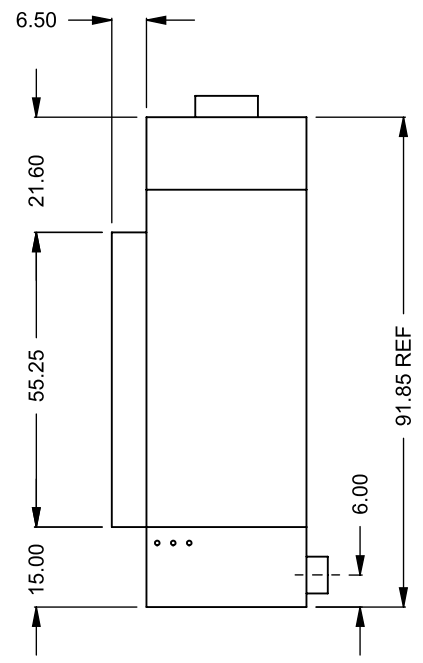

FLUE AND AIR INTAKE SIZES ARE SUBJECT TO CHANGE DEPENDING ON VENT RUN.

UNLESS OTHERWISE SPECIFIED

DIMENSIONS ARE IN INCHES
TOLERANCES: FRACTIONAL $\pm 1/8"$

DATE

15/10/2020

MONTIGO
the art of fireplaces®

www.montigo.com