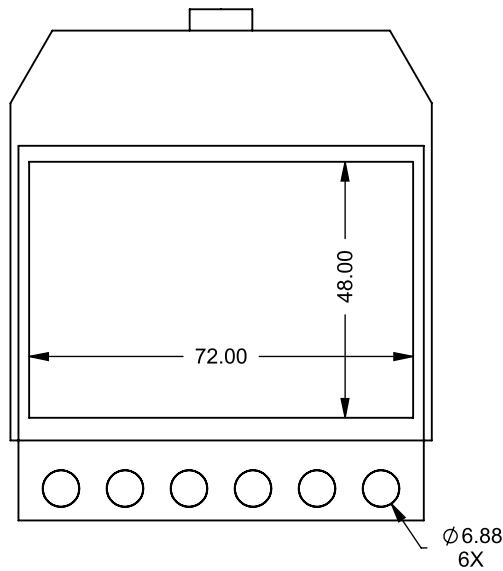

BF72

COOL-Pack / Power COOL-Pack
Front Intake

PRELIMINARY
DRAWING ONLY

EXAMPLE CONFIGURATION

MONTIGO COMMERCIAL FIREPLACES ARE CUSTOM BUILT FOR EACH PROJECT. THIS DRAWING IS FOR REFERENCE ONLY.

FLUE AND AIR INTAKE SIZES ARE SUBJECT TO CHANGE DEPENDING ON VENT RUN.

UNLESS OTHERWISE SPECIFIED

DIMENSIONS ARE IN INCHES
TOLERANCES: FRACTIONAL $\pm 1/8"$

DATE

15/10/2020

MONTIGO
the art of fireplaces®

www.montigo.com