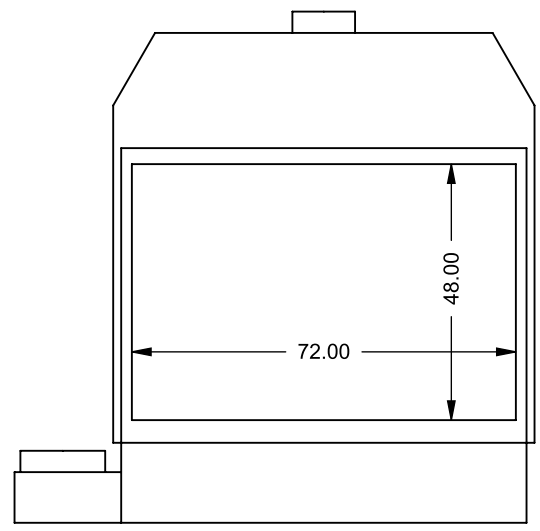

BF72
COOL-Pack / Power COOL-Pack
One Side Left Intake

**PRELIMINARY
DRAWING ONLY**

EXAMPLE CONFIGURATION	UNLESS OTHERWISE SPECIFIED	DATE
MONTIGO COMMERCIAL FIREPLACES ARE CUSTOM BUILT FOR EACH PROJECT. THIS DRAWING IS FOR REFERENCE ONLY. FLUE AND AIR INTAKE SIZES ARE SUBJECT TO CHANGE DEPENDING ON VENT RUN.	DIMENSIONS ARE IN INCHES TOLERANCES: FRACTIONAL $\pm 1/8"$	15/10/2020

MONTIGO
the art of **fireplaces**
www.montigo.com