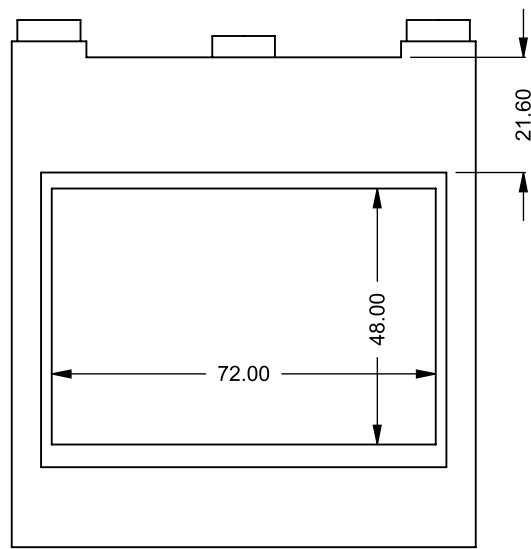

BF72
COOL-Pack / Power COOL-Pack
Top Dual Side Intake

**PRELIMINARY
DRAWING ONLY**

EXAMPLE CONFIGURATION	UNLESS OTHERWISE SPECIFIED	DATE
MONTIGO COMMERCIAL FIREPLACES ARE CUSTOM BUILT FOR EACH PROJECT. THIS DRAWING IS FOR REFERENCE ONLY. FLUE AND AIR INTAKE SIZES ARE SUBJECT TO CHANGE DEPENDING ON VENT RUN.	DIMENSIONS ARE IN INCHES TOLERANCES: FRACTIONAL $\pm 1/8"$	15/10/2020

MONTIGO
the art of **fireplaces**
www.montigo.com