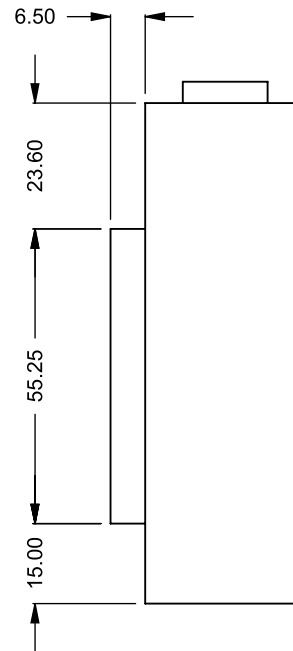

BF72
COOL-Pack / Power COOL-Pack
Top One Side Right Intake

**PRELIMINARY
DRAWING ONLY**

EXAMPLE CONFIGURATION	UNLESS OTHERWISE SPECIFIED	DATE
MONTIGO COMMERCIAL FIREPLACES ARE CUSTOM BUILT FOR EACH PROJECT. THIS DRAWING IS FOR REFERENCE ONLY. FLUE AND AIR INTAKE SIZES ARE SUBJECT TO CHANGE DEPENDING ON VENT RUN.	DIMENSIONS ARE IN INCHES TOLERANCES: FRACTIONAL ± 1/8"	15/10/2020

MONTIGO
the art of **fireplaces**
www.montigo.com