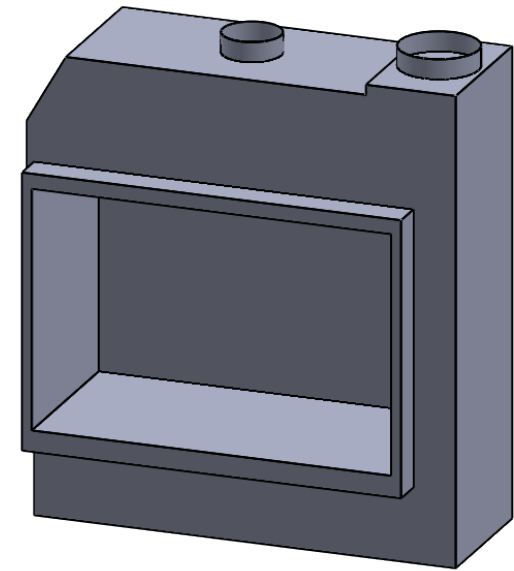

BF72
COOL-Pack / Power COOL-Pack
Top One Side Right Intake

**PRELIMINARY
DRAWING ONLY**

EXAMPLE CONFIGURATION	UNLESS OTHERWISE SPECIFIED	DATE
MONTIGO COMMERCIAL FIREPLACES ARE CUSTOM BUILT FOR EACH PROJECT. THIS DRAWING IS FOR REFERENCE ONLY. FLUE AND AIR INTAKE SIZES ARE SUBJECT TO CHANGE DEPENDING ON VENT RUN.	DIMENSIONS ARE IN INCHES TOLERANCES: FRACTIONAL ± 1/8"	15/10/2020

MONTIGO
the art of **fireplaces**
www.montigo.com