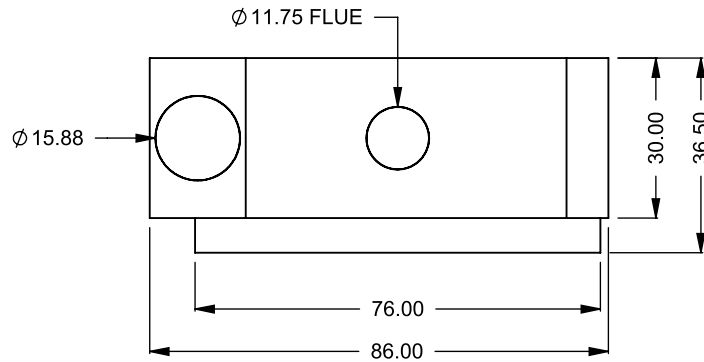

BF72
COOL-Pack / Power COOL-Pack
Top One Side Left Intake

**PRELIMINARY
DRAWING ONLY**

EXAMPLE CONFIGURATION	UNLESS OTHERWISE SPECIFIED	DATE
MONTIGO COMMERCIAL FIREPLACES ARE CUSTOM BUILT FOR EACH PROJECT. THIS DRAWING IS FOR REFERENCE ONLY. FLUE AND AIR INTAKE SIZES ARE SUBJECT TO CHANGE DEPENDING ON VENT RUN.	DIMENSIONS ARE IN INCHES TOLERANCES: FRACTIONAL $\pm 1/8"$	15/10/2020

MONTIGO
the art of **fireplaces**
www.montigo.com