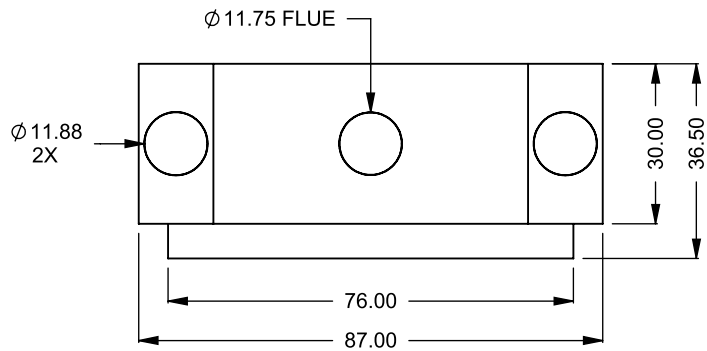

BF72
COOL-Pack / Power COOL-Pack
Top Dual Side Intake

**PRELIMINARY
DRAWING ONLY**

EXAMPLE CONFIGURATION	UNLESS OTHERWISE SPECIFIED	DATE
MONTIGO COMMERCIAL FIREPLACES ARE CUSTOM BUILT FOR EACH PROJECT. THIS DRAWING IS FOR REFERENCE ONLY. FLUE AND AIR INTAKE SIZES ARE SUBJECT TO CHANGE DEPENDING ON VENT RUN.	DIMENSIONS ARE IN INCHES TOLERANCES: FRACTIONAL $\pm 1/8"$	15/10/2020

MONTIGO
the art of **fireplaces**
www.montigo.com