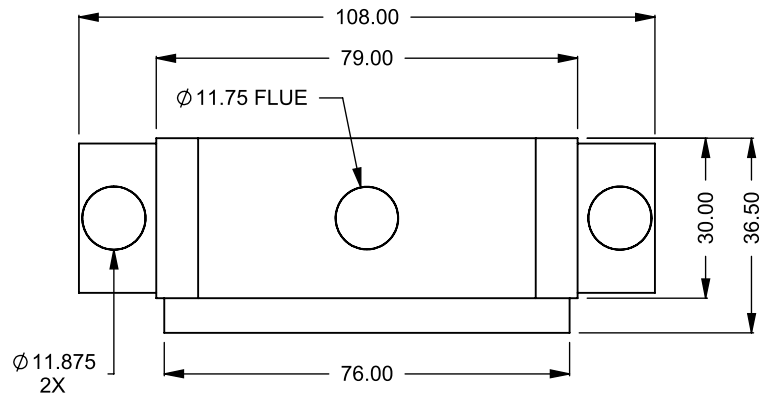

BF72
COOL-Pack / Power COOL-Pack
Dual Side Intake

**PRELIMINARY
DRAWING ONLY**

EXAMPLE CONFIGURATION	UNLESS OTHERWISE SPECIFIED	DATE
MONTIGO COMMERCIAL FIREPLACES ARE CUSTOM BUILT FOR EACH PROJECT. THIS DRAWING IS FOR REFERENCE ONLY. FLUE AND AIR INTAKE SIZES ARE SUBJECT TO CHANGE DEPENDING ON VENT RUN.	DIMENSIONS ARE IN INCHES TOLERANCES: FRACTIONAL $\pm 1/8"$	15/10/2020

MONTIGO
the art of **fireplaces**
www.montigo.com