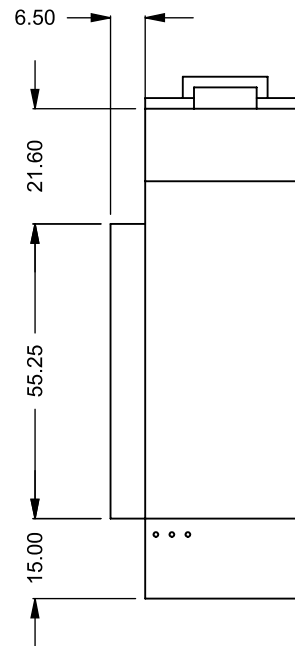

BF72
COOL-Pack / Power COOL-Pack
Top One Side Left Intake

**PRELIMINARY
DRAWING ONLY**

EXAMPLE CONFIGURATION	UNLESS OTHERWISE SPECIFIED	DATE
MONTIGO COMMERCIAL FIREPLACES ARE CUSTOM BUILT FOR EACH PROJECT. THIS DRAWING IS FOR REFERENCE ONLY. FLUE AND AIR INTAKE SIZES ARE SUBJECT TO CHANGE DEPENDING ON VENT RUN.	DIMENSIONS ARE IN INCHES TOLERANCES: FRACTIONAL $\pm 1/8"$	15/10/2020

MONTIGO
the art of **fireplaces**
www.montigo.com