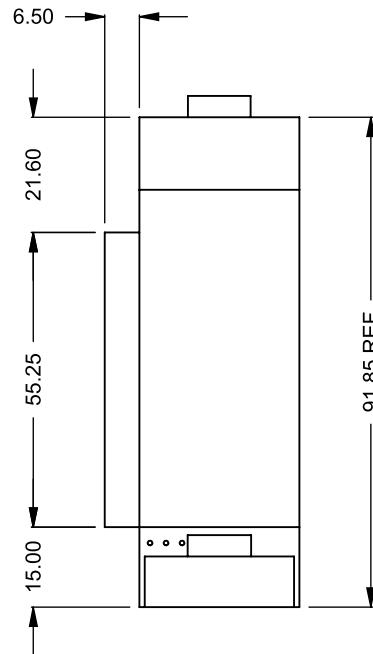

BF72
COOL-Pack / Power COOL-Pack
Dual Side Intake

**PRELIMINARY
DRAWING ONLY**

EXAMPLE CONFIGURATION	UNLESS OTHERWISE SPECIFIED	DATE
MONTIGO COMMERCIAL FIREPLACES ARE CUSTOM BUILT FOR EACH PROJECT. THIS DRAWING IS FOR REFERENCE ONLY. FLUE AND AIR INTAKE SIZES ARE SUBJECT TO CHANGE DEPENDING ON VENT RUN.	DIMENSIONS ARE IN INCHES TOLERANCES: FRACTIONAL $\pm 1/8"$	15/10/2020

MONTIGO
the art of **fireplaces**
www.montigo.com