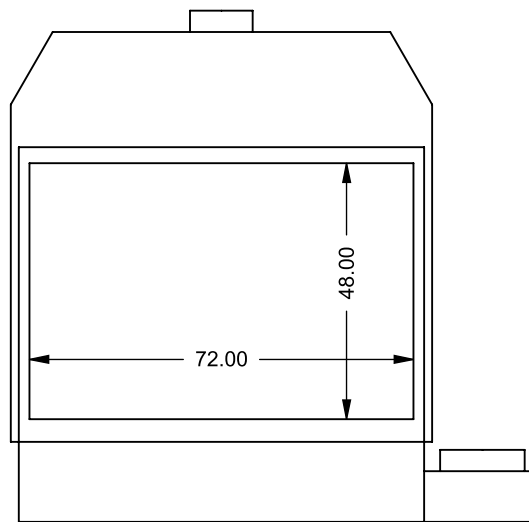

BF72
COOL-Pack / Power COOL-Pack
One Side Right Intake

**PRELIMINARY
DRAWING ONLY**

EXAMPLE CONFIGURATION	UNLESS OTHERWISE SPECIFIED	DATE
MONTIGO COMMERCIAL FIREPLACES ARE CUSTOM BUILT FOR EACH PROJECT. THIS DRAWING IS FOR REFERENCE ONLY. FLUE AND AIR INTAKE SIZES ARE SUBJECT TO CHANGE DEPENDING ON VENT RUN.	DIMENSIONS ARE IN INCHES TOLERANCES: FRACTIONAL $\pm 1/8"$	15/10/2020

MONTIGO
the art of **fireplaces**
www.montigo.com