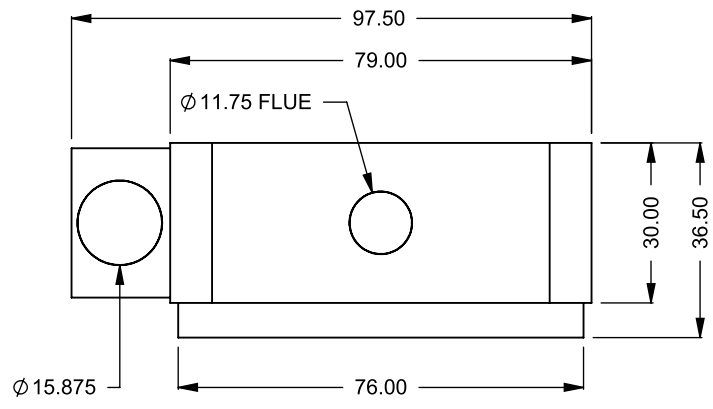

BF72
COOL-Pack / Power COOL-Pack
One Side Left Intake

**PRELIMINARY
DRAWING ONLY**

EXAMPLE CONFIGURATION	UNLESS OTHERWISE SPECIFIED	DATE
MONTIGO COMMERCIAL FIREPLACES ARE CUSTOM BUILT FOR EACH PROJECT. THIS DRAWING IS FOR REFERENCE ONLY. FLUE AND AIR INTAKE SIZES ARE SUBJECT TO CHANGE DEPENDING ON VENT RUN.	DIMENSIONS ARE IN INCHES TOLERANCES: FRACTIONAL $\pm 1/8"$	15/10/2020

MONTIGO
the art of **fireplaces**
www.montigo.com