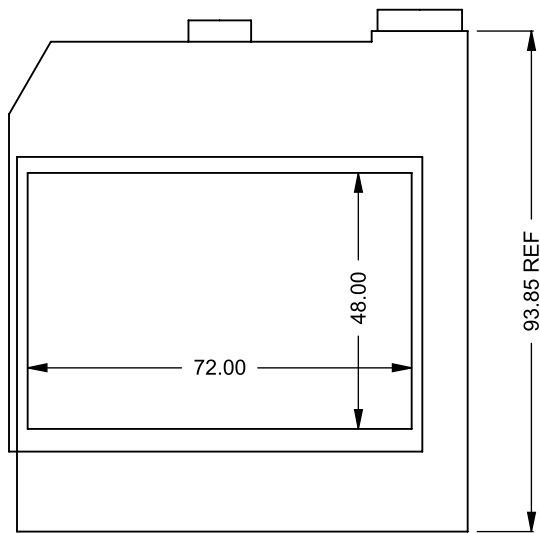

BF72
COOL-Pack / Power COOL-Pack
Top One Side Right Intake

**PRELIMINARY
DRAWING ONLY**

EXAMPLE CONFIGURATION	UNLESS OTHERWISE SPECIFIED	DATE
MONTIGO COMMERCIAL FIREPLACES ARE CUSTOM BUILT FOR EACH PROJECT. THIS DRAWING IS FOR REFERENCE ONLY. FLUE AND AIR INTAKE SIZES ARE SUBJECT TO CHANGE DEPENDING ON VENT RUN.	DIMENSIONS ARE IN INCHES TOLERANCES: FRACTIONAL ± 1/8"	15/10/2020

MONTIGO
the art of **fireplaces**
www.montigo.com