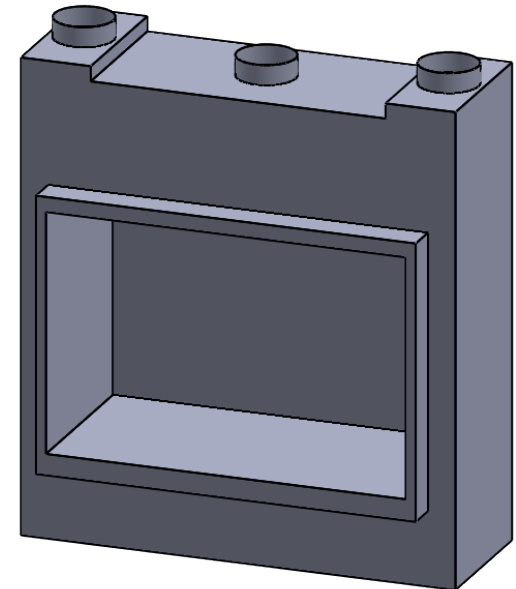

BF72
COOL-Pack / Power COOL-Pack
Top Dual Side Intake

**PRELIMINARY
DRAWING ONLY**

EXAMPLE CONFIGURATION	UNLESS OTHERWISE SPECIFIED	DATE
MONTIGO COMMERCIAL FIREPLACES ARE CUSTOM BUILT FOR EACH PROJECT. THIS DRAWING IS FOR REFERENCE ONLY. FLUE AND AIR INTAKE SIZES ARE SUBJECT TO CHANGE DEPENDING ON VENT RUN.	DIMENSIONS ARE IN INCHES TOLERANCES: FRACTIONAL $\pm 1/8"$	15/10/2020

MONTIGO
the art of **fireplaces**
www.montigo.com