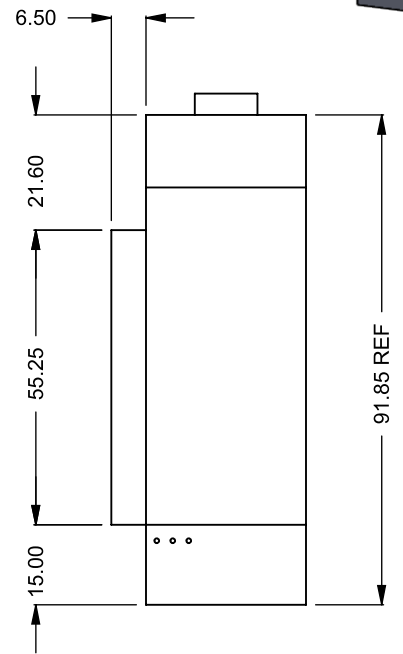

BF72
COOL-Pack / Power COOL-Pack
One Side Left Intake

**PRELIMINARY
DRAWING ONLY**

EXAMPLE CONFIGURATION	UNLESS OTHERWISE SPECIFIED	DATE
MONTIGO COMMERCIAL FIREPLACES ARE CUSTOM BUILT FOR EACH PROJECT. THIS DRAWING IS FOR REFERENCE ONLY. FLUE AND AIR INTAKE SIZES ARE SUBJECT TO CHANGE DEPENDING ON VENT RUN.	DIMENSIONS ARE IN INCHES TOLERANCES: FRACTIONAL $\pm 1/8"$	15/10/2020

MONTIGO
the art of **fireplaces**
www.montigo.com