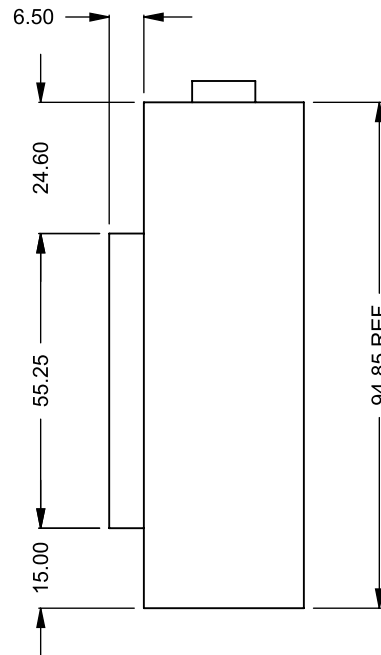

BF72
COOL-Pack / Power COOL-Pack
Top Dual Side Intake

**PRELIMINARY
DRAWING ONLY**

EXAMPLE CONFIGURATION	UNLESS OTHERWISE SPECIFIED	DATE
MONTIGO COMMERCIAL FIREPLACES ARE CUSTOM BUILT FOR EACH PROJECT. THIS DRAWING IS FOR REFERENCE ONLY. FLUE AND AIR INTAKE SIZES ARE SUBJECT TO CHANGE DEPENDING ON VENT RUN.	DIMENSIONS ARE IN INCHES TOLERANCES: FRACTIONAL $\pm 1/8"$	15/10/2020

MONTIGO
the art of **fireplaces**
www.montigo.com