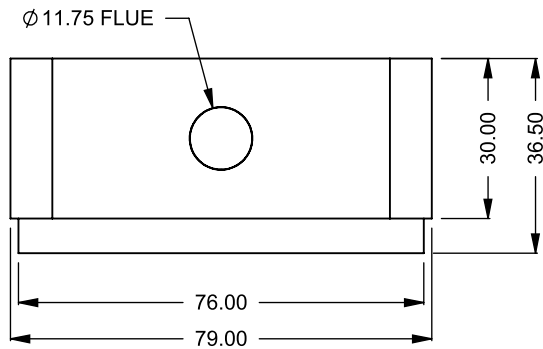

BF72

COOL-Pack / Power COOL-Pack
Front Intake

PRELIMINARY
DRAWING ONLY

EXAMPLE CONFIGURATION

MONTIGO COMMERCIAL FIREPLACES ARE CUSTOM BUILT FOR EACH PROJECT. THIS DRAWING IS FOR REFERENCE ONLY.

FLUE AND AIR INTAKE SIZES ARE SUBJECT TO CHANGE DEPENDING ON VENT RUN.

UNLESS OTHERWISE SPECIFIED

DIMENSIONS ARE IN INCHES
TOLERANCES: FRACTIONAL $\pm 1/8"$

DATE

15/10/2020

MONTIGO
the art of fireplaces®

www.montigo.com