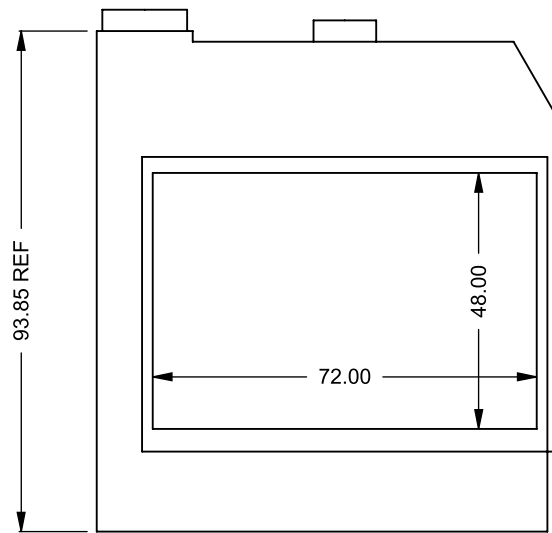

BF72
COOL-Pack / Power COOL-Pack
Top One Side Left Intake

**PRELIMINARY
DRAWING ONLY**

EXAMPLE CONFIGURATION	UNLESS OTHERWISE SPECIFIED	DATE
MONTIGO COMMERCIAL FIREPLACES ARE CUSTOM BUILT FOR EACH PROJECT. THIS DRAWING IS FOR REFERENCE ONLY. FLUE AND AIR INTAKE SIZES ARE SUBJECT TO CHANGE DEPENDING ON VENT RUN.	DIMENSIONS ARE IN INCHES TOLERANCES: FRACTIONAL $\pm 1/8"$	15/10/2020

MONTIGO
the art of **fireplaces**
www.montigo.com