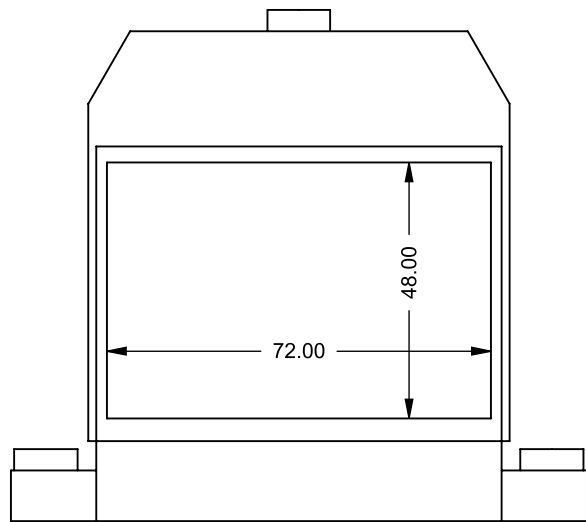

BF72
COOL-Pack / Power COOL-Pack
Dual Side Intake

**PRELIMINARY
DRAWING ONLY**

EXAMPLE CONFIGURATION	UNLESS OTHERWISE SPECIFIED	DATE
MONTIGO COMMERCIAL FIREPLACES ARE CUSTOM BUILT FOR EACH PROJECT. THIS DRAWING IS FOR REFERENCE ONLY. FLUE AND AIR INTAKE SIZES ARE SUBJECT TO CHANGE DEPENDING ON VENT RUN.	DIMENSIONS ARE IN INCHES TOLERANCES: FRACTIONAL $\pm 1/8"$	15/10/2020

MONTIGO
the art of **fireplaces**
www.montigo.com