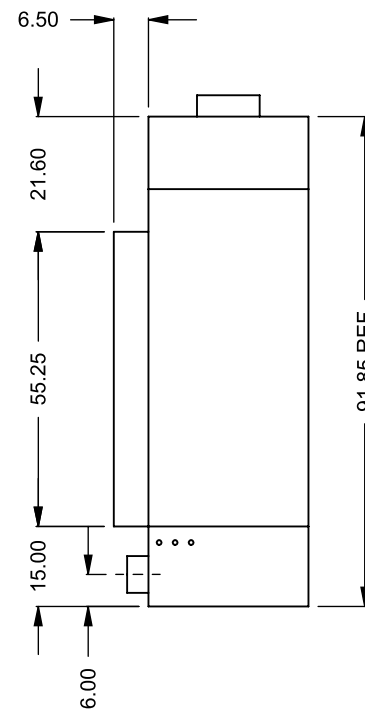

BF72

COOL-Pack / Power COOL-Pack
Front Intake

PRELIMINARY
DRAWING ONLY

EXAMPLE CONFIGURATION

MONTIGO COMMERCIAL FIREPLACES ARE CUSTOM BUILT FOR EACH PROJECT. THIS DRAWING IS FOR REFERENCE ONLY.

FLUE AND AIR INTAKE SIZES ARE SUBJECT TO CHANGE DEPENDING ON VENT RUN.

UNLESS OTHERWISE SPECIFIED

DIMENSIONS ARE IN INCHES
TOLERANCES: FRACTIONAL $\pm 1/8"$

DATE

15/10/2020

MONTIGO
the art of fireplaces®

www.montigo.com