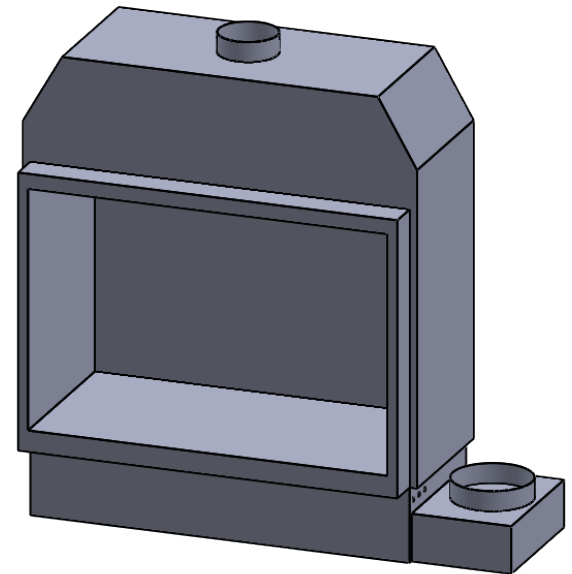

BF72
COOL-Pack / Power COOL-Pack
One Side Right Intake

**PRELIMINARY
DRAWING ONLY**

EXAMPLE CONFIGURATION	UNLESS OTHERWISE SPECIFIED	DATE
MONTIGO COMMERCIAL FIREPLACES ARE CUSTOM BUILT FOR EACH PROJECT. THIS DRAWING IS FOR REFERENCE ONLY. FLUE AND AIR INTAKE SIZES ARE SUBJECT TO CHANGE DEPENDING ON VENT RUN.	DIMENSIONS ARE IN INCHES TOLERANCES: FRACTIONAL $\pm 1/8"$	15/10/2020

MONTIGO
the art of **fireplaces**
www.montigo.com