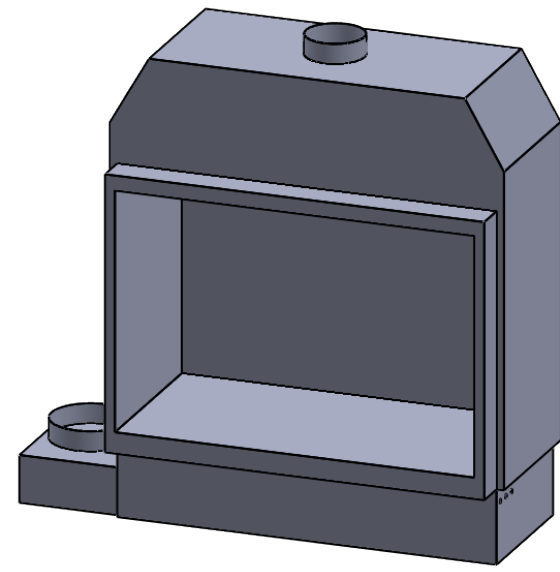

BF72
COOL-Pack / Power COOL-Pack
One Side Left Intake

**PRELIMINARY
DRAWING ONLY**

EXAMPLE CONFIGURATION	UNLESS OTHERWISE SPECIFIED	DATE
MONTIGO COMMERCIAL FIREPLACES ARE CUSTOM BUILT FOR EACH PROJECT. THIS DRAWING IS FOR REFERENCE ONLY. FLUE AND AIR INTAKE SIZES ARE SUBJECT TO CHANGE DEPENDING ON VENT RUN.	DIMENSIONS ARE IN INCHES TOLERANCES: FRACTIONAL $\pm 1/8"$	15/10/2020

MONTIGO
the art of **fireplaces**
www.montigo.com