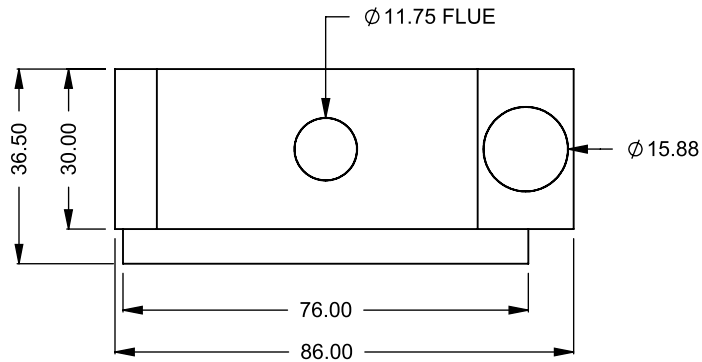

BF72
COOL-Pack / Power COOL-Pack
Top One Side Right Intake

**PRELIMINARY
DRAWING ONLY**

EXAMPLE CONFIGURATION	UNLESS OTHERWISE SPECIFIED	DATE
MONTIGO COMMERCIAL FIREPLACES ARE CUSTOM BUILT FOR EACH PROJECT. THIS DRAWING IS FOR REFERENCE ONLY. FLUE AND AIR INTAKE SIZES ARE SUBJECT TO CHANGE DEPENDING ON VENT RUN.	DIMENSIONS ARE IN INCHES TOLERANCES: FRACTIONAL ± 1/8"	15/10/2020

MONTIGO
the art of **fireplaces**
www.montigo.com