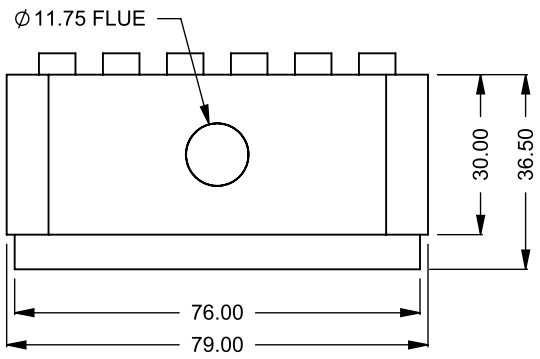

FLUE AND AIR INTAKE SIZES ARE SUBJECT TO CHANGE DEPENDING ON VENT RUN.

UNLESS OTHERWISE SPECIFIED

DIMENSIONS ARE IN INCHES
TOLERANCES: FRACTIONAL $\pm 1/8"$

DATE

15/10/2020

MONTIGO
the art of fireplaces®

www.montigo.com