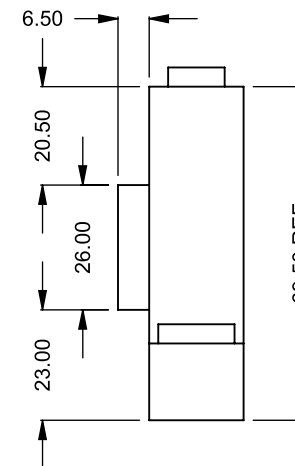

C1320
Power COOL-Pack
One Side Right Intake

**PRELIMINARY
DRAWING ONLY**

EXAMPLE CONFIGURATION	UNLESS OTHERWISE SPECIFIED	DATE
MONTIGO COMMERCIAL FIREPLACES ARE CUSTOM BUILT FOR EACH PROJECT. THIS DRAWING IS FOR REFERENCE ONLY. FLUE AND AIR INTAKE SIZES ARE SUBJECT TO CHANGE DEPENDING ON VENT RUN.	DIMENSIONS ARE IN INCHES TOLERANCES: FRACTIONAL $\pm 1/8"$	15/10/2020

MONTIGO
the art of fireplaces®
www.montigo.com