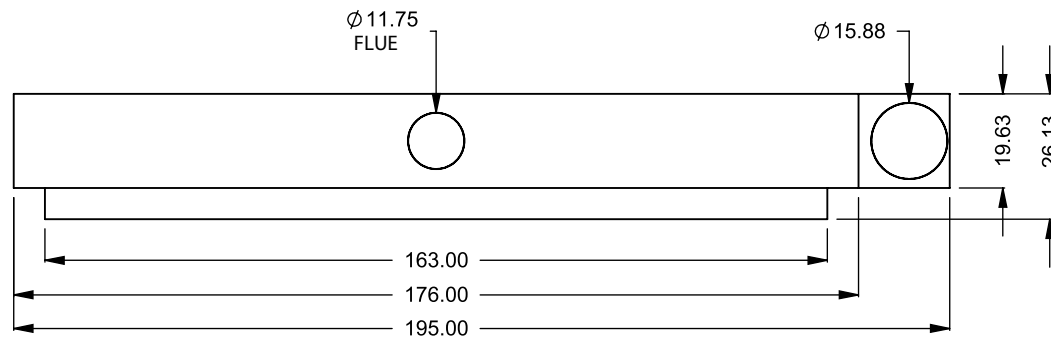

C1320
Power COOL-Pack
One Side Right Intake

**PRELIMINARY
DRAWING ONLY**

EXAMPLE CONFIGURATION	UNLESS OTHERWISE SPECIFIED	DATE
MONTIGO COMMERCIAL FIREPLACES ARE CUSTOM BUILT FOR EACH PROJECT. THIS DRAWING IS FOR REFERENCE ONLY. FLUE AND AIR INTAKE SIZES ARE SUBJECT TO CHANGE DEPENDING ON VENT RUN.	DIMENSIONS ARE IN INCHES TOLERANCES: FRACTIONAL $\pm 1/8"$	15/10/2020

MONTIGO
the art of fireplaces®
www.montigo.com