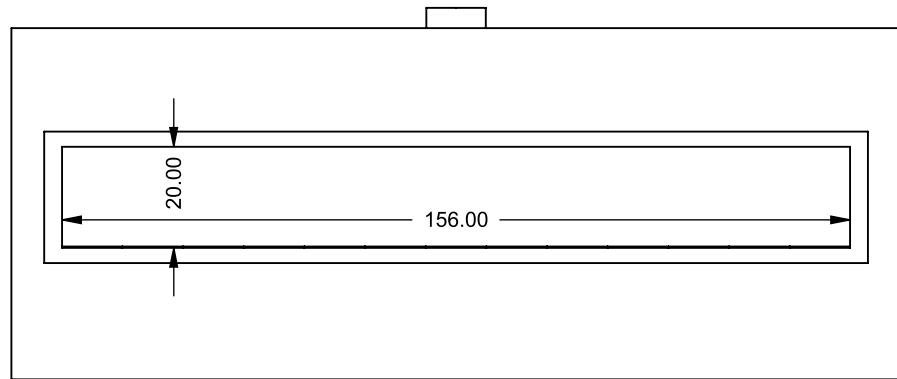

DIMENSIONS ARE IN INCHES
TOLERANCES: FRACTIONAL $\pm 1/8"$

DATE

15/10/2020

MONTIGO
the art of **fireplaces**

www.montigo.com

C1320
Power COOL-Pack
Rear Intake

**PRELIMINARY
DRAWING ONLY** 

EXAMPLE CONFIGURATION	UNLESS OTHERWISE SPECIFIED	DATE
<p>MONTIGO COMMERCIAL FIREPLACES ARE CUSTOM BUILT FOR EACH PROJECT. THIS DRAWING IS FOR REFERENCE ONLY.</p> <p>FLUE AND AIR INTAKE SIZES ARE SUBJECT TO CHANGE DEPENDING ON VENT RUN.</p>	<p>DIMENSIONS ARE IN INCHES TOLERANCES: FRACTIONAL $\pm 1/8"$</p>	<p>15/10/2020</p>