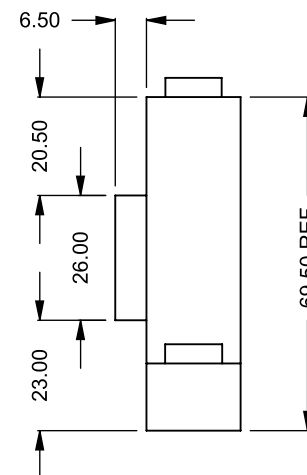

C1320
Power COOL-Pack
Dual Side Intake

PRELIMINARY
DRAWING ONLY

EXAMPLE CONFIGURATION	UNLESS OTHERWISE SPECIFIED	DATE
MONTIGO COMMERCIAL FIREPLACES ARE CUSTOM BUILT FOR EACH PROJECT. THIS DRAWING IS FOR REFERENCE ONLY. FLUE AND AIR INTAKE SIZES ARE SUBJECT TO CHANGE DEPENDING ON VENT RUN.	DIMENSIONS ARE IN INCHES TOLERANCES: FRACTIONAL $\pm 1/8"$	15/10/2020

MONTIGO
the art of fireplaces®
www.montigo.com