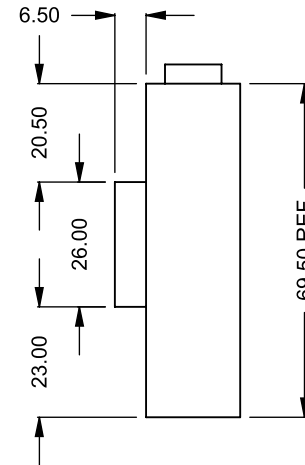

C1320
Power COOL-Pack
One Side Left Intake

**PRELIMINARY
DRAWING ONLY**

EXAMPLE CONFIGURATION	UNLESS OTHERWISE SPECIFIED	DATE
MONTIGO COMMERCIAL FIREPLACES ARE CUSTOM BUILT FOR EACH PROJECT. THIS DRAWING IS FOR REFERENCE ONLY. FLUE AND AIR INTAKE SIZES ARE SUBJECT TO CHANGE DEPENDING ON VENT RUN.	DIMENSIONS ARE IN INCHES TOLERANCES: FRACTIONAL $\pm 1/8"$	15/10/2020

MONTIGO
the art of **fireplaces**
www.montigo.com