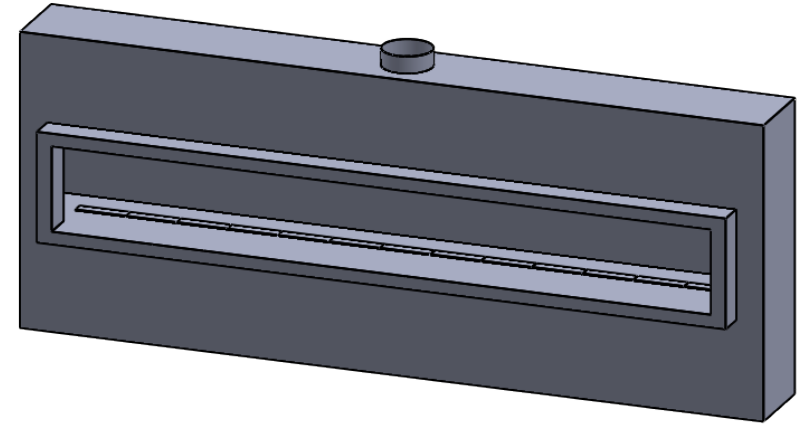

C1320
Power COOL-Pack
Rear Intake

**PRELIMINARY
DRAWING ONLY**

EXAMPLE CONFIGURATION	UNLESS OTHERWISE SPECIFIED	DATE
MONTIGO COMMERCIAL FIREPLACES ARE CUSTOM BUILT FOR EACH PROJECT. THIS DRAWING IS FOR REFERENCE ONLY. FLUE AND AIR INTAKE SIZES ARE SUBJECT TO CHANGE DEPENDING ON VENT RUN.	DIMENSIONS ARE IN INCHES TOLERANCES: FRACTIONAL $\pm 1/8"$	15/10/2020

MONTIGO
the art of **fireplaces**
www.montigo.com