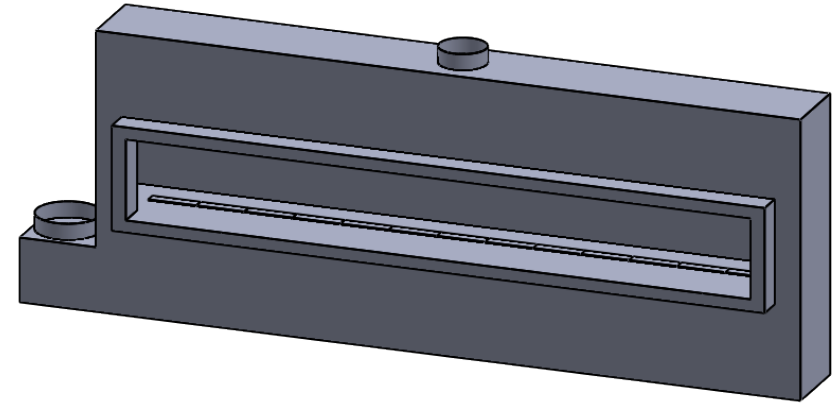

C1320
Power COOL-Pack
One Side Left Intake

**PRELIMINARY
DRAWING ONLY**

EXAMPLE CONFIGURATION	UNLESS OTHERWISE SPECIFIED	DATE
MONTIGO COMMERCIAL FIREPLACES ARE CUSTOM BUILT FOR EACH PROJECT. THIS DRAWING IS FOR REFERENCE ONLY. FLUE AND AIR INTAKE SIZES ARE SUBJECT TO CHANGE DEPENDING ON VENT RUN.	DIMENSIONS ARE IN INCHES TOLERANCES: FRACTIONAL $\pm 1/8"$	15/10/2020

MONTIGO
the art of **fireplaces**
www.montigo.com