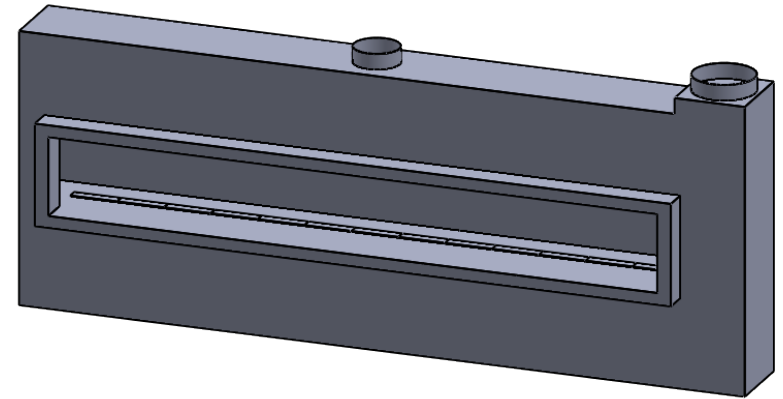

C1320
Power COOL-Pack
Top One Side Right Intake

**PRELIMINARY
DRAWING ONLY**

EXAMPLE CONFIGURATION	UNLESS OTHERWISE SPECIFIED	DATE
MONTIGO COMMERCIAL FIREPLACES ARE CUSTOM BUILT FOR EACH PROJECT. THIS DRAWING IS FOR REFERENCE ONLY. FLUE AND AIR INTAKE SIZES ARE SUBJECT TO CHANGE DEPENDING ON VENT RUN.	DIMENSIONS ARE IN INCHES TOLERANCES: FRACTIONAL $\pm 1/8"$	15/10/2020

MONTIGO
the art of **fireplaces**
www.montigo.com