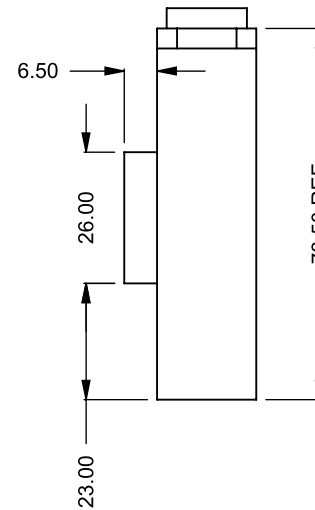

C1320
Power COOL-Pack
Top One Side Left Intake

**PRELIMINARY
DRAWING ONLY**

EXAMPLE CONFIGURATION	UNLESS OTHERWISE SPECIFIED	DATE
MONTIGO COMMERCIAL FIREPLACES ARE CUSTOM BUILT FOR EACH PROJECT. THIS DRAWING IS FOR REFERENCE ONLY. FLUE AND AIR INTAKE SIZES ARE SUBJECT TO CHANGE DEPENDING ON VENT RUN.	DIMENSIONS ARE IN INCHES TOLERANCES: FRACTIONAL $\pm 1/8"$	15/10/2020

MONTIGO
the art of **fireplaces**
www.montigo.com