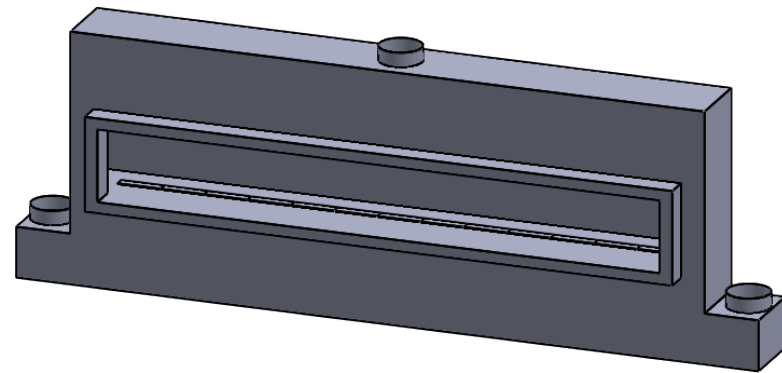

C1320
Power COOL-Pack
Dual Side Intake

PRELIMINARY
DRAWING ONLY

EXAMPLE CONFIGURATION	UNLESS OTHERWISE SPECIFIED	DATE
MONTIGO COMMERCIAL FIREPLACES ARE CUSTOM BUILT FOR EACH PROJECT. THIS DRAWING IS FOR REFERENCE ONLY. FLUE AND AIR INTAKE SIZES ARE SUBJECT TO CHANGE DEPENDING ON VENT RUN.	DIMENSIONS ARE IN INCHES TOLERANCES: FRACTIONAL $\pm 1/8"$	15/10/2020

MONTIGO
the art of fireplaces®
www.montigo.com