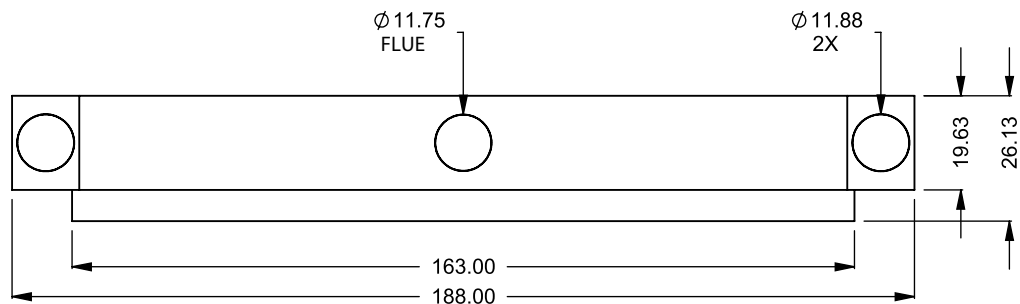

C1320
Power COOL-Pack
Top Dual Side Intake

**PRELIMINARY
DRAWING ONLY**

EXAMPLE CONFIGURATION	UNLESS OTHERWISE SPECIFIED	DATE
MONTIGO COMMERCIAL FIREPLACES ARE CUSTOM BUILT FOR EACH PROJECT. THIS DRAWING IS FOR REFERENCE ONLY. FLUE AND AIR INTAKE SIZES ARE SUBJECT TO CHANGE DEPENDING ON VENT RUN.	DIMENSIONS ARE IN INCHES TOLERANCES: FRACTIONAL $\pm 1/8"$	15/10/2020

MONTIGO
the art of **fireplaces**
www.montigo.com