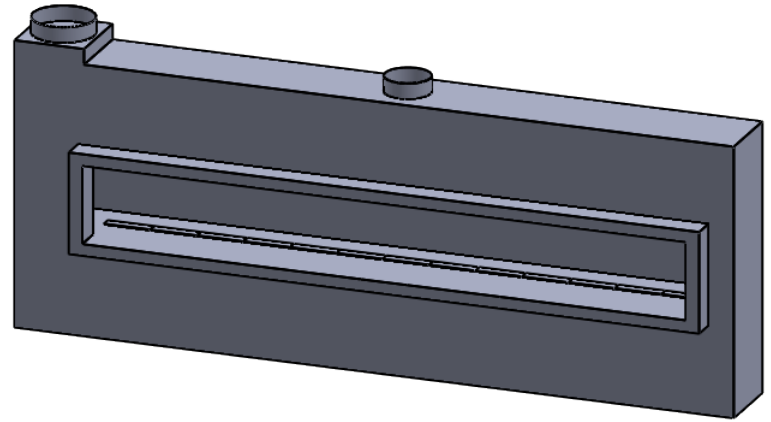

C1320
Power COOL-Pack
Top One Side Left Intake

**PRELIMINARY
DRAWING ONLY**

EXAMPLE CONFIGURATION	UNLESS OTHERWISE SPECIFIED	DATE
MONTIGO COMMERCIAL FIREPLACES ARE CUSTOM BUILT FOR EACH PROJECT. THIS DRAWING IS FOR REFERENCE ONLY. FLUE AND AIR INTAKE SIZES ARE SUBJECT TO CHANGE DEPENDING ON VENT RUN.	DIMENSIONS ARE IN INCHES TOLERANCES: FRACTIONAL $\pm 1/8"$	15/10/2020

MONTIGO
the art of **fireplaces**
www.montigo.com