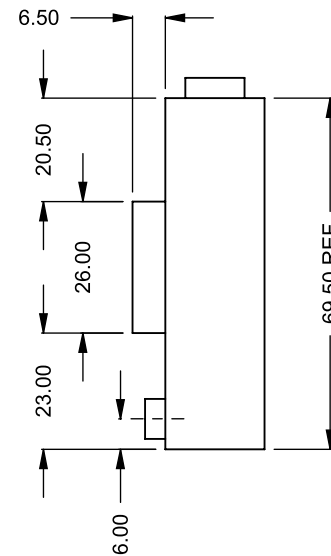

UNLESS OTHERWISE SPECIFIED

DIMENSIONS ARE IN INCHES
TOLERANCES: FRACTIONAL $\pm 1/8"$

DATE

15/10/2020

MONTIGO
the art of **fireplaces**

www.montigo.com

C1320
Power COOL-Pack
Front Intake

**PRELIMINARY
DRAWING ONLY** 