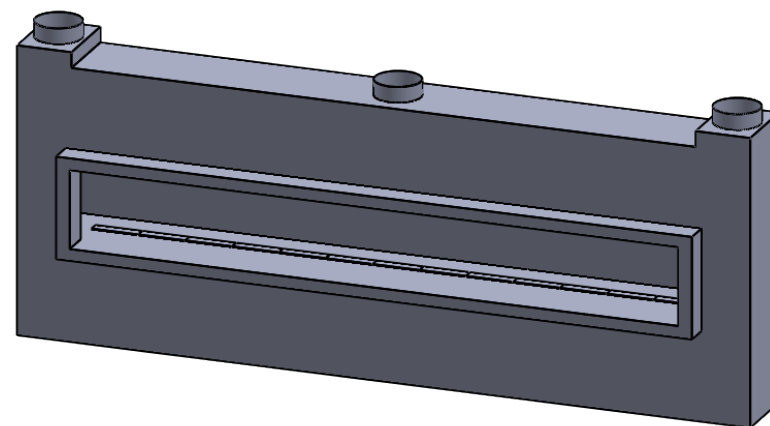

C1320
Power COOL-Pack
Top Dual Side Intake

**PRELIMINARY
DRAWING ONLY**

EXAMPLE CONFIGURATION	UNLESS OTHERWISE SPECIFIED	DATE
MONTIGO COMMERCIAL FIREPLACES ARE CUSTOM BUILT FOR EACH PROJECT. THIS DRAWING IS FOR REFERENCE ONLY. FLUE AND AIR INTAKE SIZES ARE SUBJECT TO CHANGE DEPENDING ON VENT RUN.	DIMENSIONS ARE IN INCHES TOLERANCES: FRACTIONAL $\pm 1/8"$	15/10/2020

MONTIGO
the art of **fireplaces**
www.montigo.com