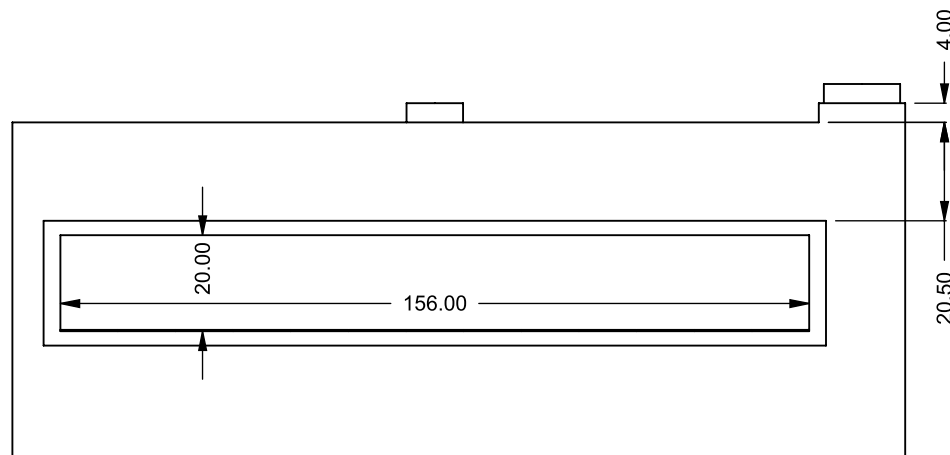

C1320
Power COOL-Pack
Top One Side Right Intake

**PRELIMINARY
DRAWING ONLY**

EXAMPLE CONFIGURATION	UNLESS OTHERWISE SPECIFIED	DATE
MONTIGO COMMERCIAL FIREPLACES ARE CUSTOM BUILT FOR EACH PROJECT. THIS DRAWING IS FOR REFERENCE ONLY. FLUE AND AIR INTAKE SIZES ARE SUBJECT TO CHANGE DEPENDING ON VENT RUN.	DIMENSIONS ARE IN INCHES TOLERANCES: FRACTIONAL $\pm 1/8"$	15/10/2020

MONTIGO
the art of **fireplaces**
www.montigo.com