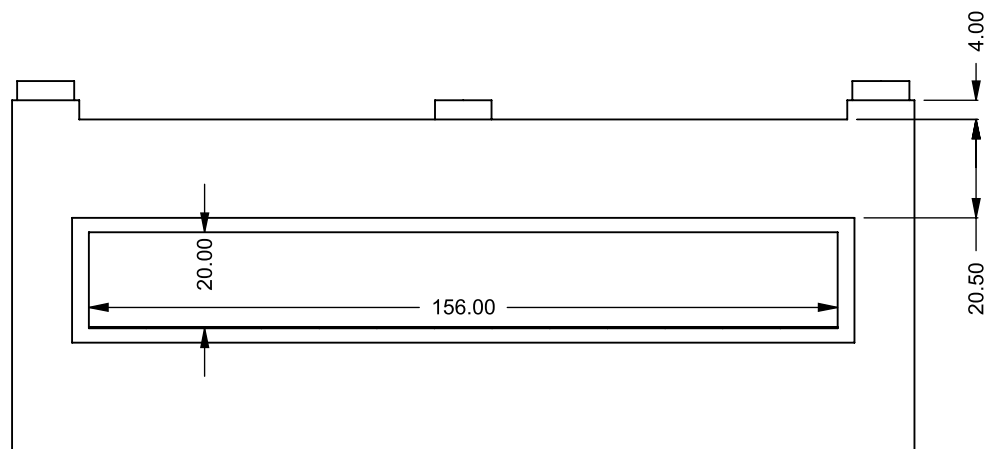

C1320
Power COOL-Pack
Top Dual Side Intake

**PRELIMINARY
DRAWING ONLY**

EXAMPLE CONFIGURATION	UNLESS OTHERWISE SPECIFIED	DATE
MONTIGO COMMERCIAL FIREPLACES ARE CUSTOM BUILT FOR EACH PROJECT. THIS DRAWING IS FOR REFERENCE ONLY. FLUE AND AIR INTAKE SIZES ARE SUBJECT TO CHANGE DEPENDING ON VENT RUN.	DIMENSIONS ARE IN INCHES TOLERANCES: FRACTIONAL $\pm 1/8"$	15/10/2020

MONTIGO
the art of **fireplaces**
www.montigo.com