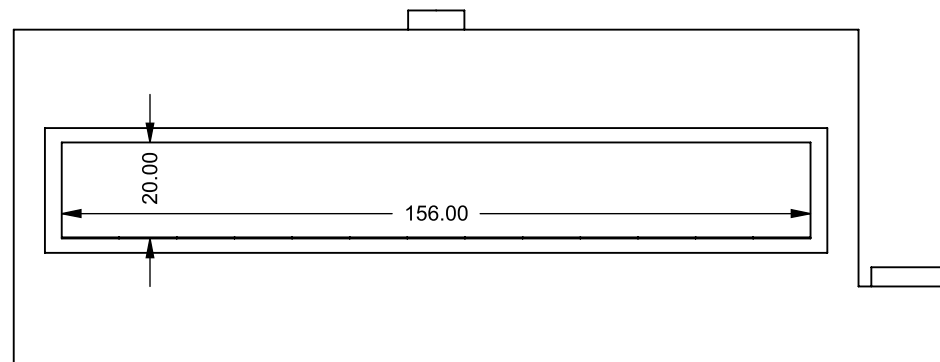

C1320
Power COOL-Pack
One Side Right Intake

**PRELIMINARY
DRAWING ONLY**

EXAMPLE CONFIGURATION	UNLESS OTHERWISE SPECIFIED	DATE
MONTIGO COMMERCIAL FIREPLACES ARE CUSTOM BUILT FOR EACH PROJECT. THIS DRAWING IS FOR REFERENCE ONLY. FLUE AND AIR INTAKE SIZES ARE SUBJECT TO CHANGE DEPENDING ON VENT RUN.	DIMENSIONS ARE IN INCHES TOLERANCES: FRACTIONAL $\pm 1/8"$	15/10/2020

MONTIGO
the art of fireplaces®
www.montigo.com