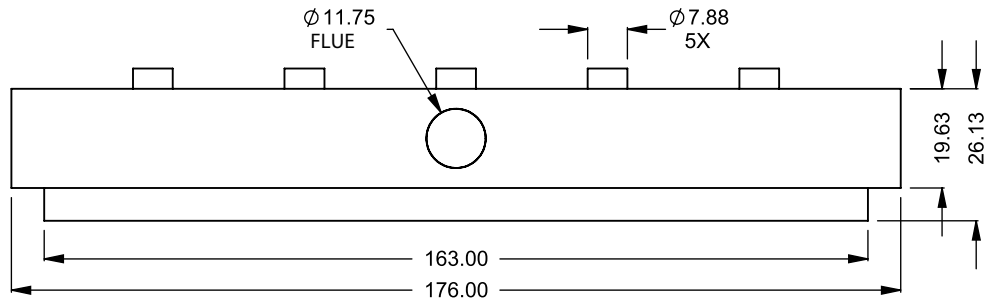

DIMENSIONS ARE IN INCHES
TOLERANCES: FRACTIONAL $\pm 1/8"$

DATE

15/10/2020

MONTIGO
the art of **fireplaces**

www.montigo.com

C1320
Power COOL-Pack
Rear Intake

**PRELIMINARY
DRAWING ONLY** 

EXAMPLE CONFIGURATION	UNLESS OTHERWISE SPECIFIED	DATE
<p>MONTIGO COMMERCIAL FIREPLACES ARE CUSTOM BUILT FOR EACH PROJECT. THIS DRAWING IS FOR REFERENCE ONLY.</p> <p>FLUE AND AIR INTAKE SIZES ARE SUBJECT TO CHANGE DEPENDING ON VENT RUN.</p>	<p>DIMENSIONS ARE IN INCHES TOLERANCES: FRACTIONAL $\pm 1/8"$</p>	<p>15/10/2020</p>