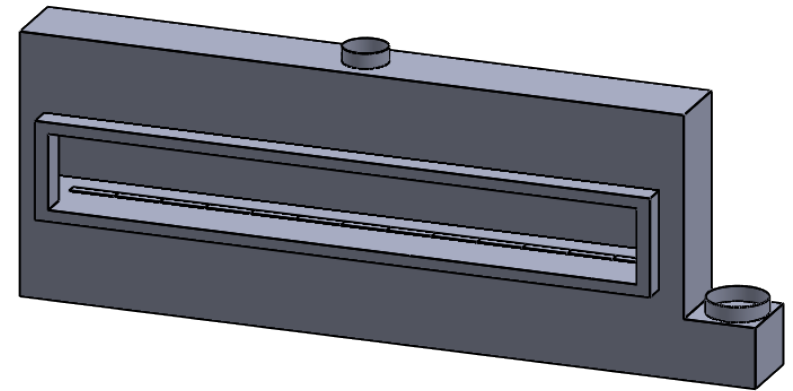

C1320
Power COOL-Pack
One Side Right Intake

**PRELIMINARY
DRAWING ONLY**

EXAMPLE CONFIGURATION	UNLESS OTHERWISE SPECIFIED	DATE
MONTIGO COMMERCIAL FIREPLACES ARE CUSTOM BUILT FOR EACH PROJECT. THIS DRAWING IS FOR REFERENCE ONLY. FLUE AND AIR INTAKE SIZES ARE SUBJECT TO CHANGE DEPENDING ON VENT RUN.	DIMENSIONS ARE IN INCHES TOLERANCES: FRACTIONAL $\pm 1/8"$	15/10/2020

MONTIGO
the art of fireplaces®
www.montigo.com