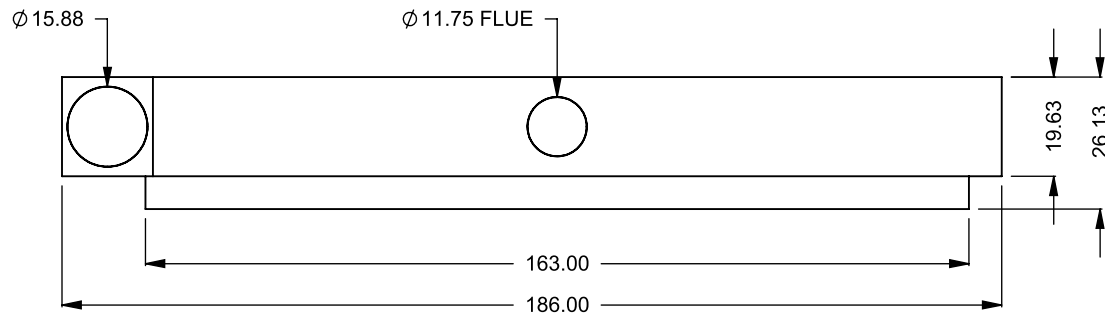

C1320
Power COOL-Pack
Top One Side Left Intake

**PRELIMINARY
DRAWING ONLY**

EXAMPLE CONFIGURATION	UNLESS OTHERWISE SPECIFIED	DATE
MONTIGO COMMERCIAL FIREPLACES ARE CUSTOM BUILT FOR EACH PROJECT. THIS DRAWING IS FOR REFERENCE ONLY. FLUE AND AIR INTAKE SIZES ARE SUBJECT TO CHANGE DEPENDING ON VENT RUN.	DIMENSIONS ARE IN INCHES TOLERANCES: FRACTIONAL $\pm 1/8"$	15/10/2020

MONTIGO
the art of **fireplaces**
www.montigo.com