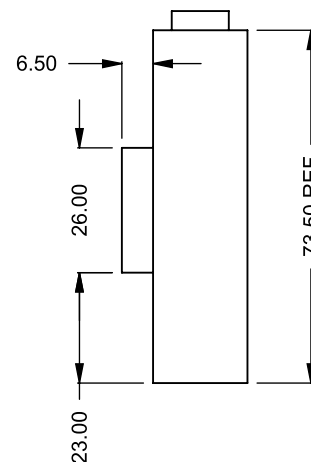

C1320
Power COOL-Pack
Top Dual Side Intake

**PRELIMINARY
DRAWING ONLY**

EXAMPLE CONFIGURATION	UNLESS OTHERWISE SPECIFIED	DATE
MONTIGO COMMERCIAL FIREPLACES ARE CUSTOM BUILT FOR EACH PROJECT. THIS DRAWING IS FOR REFERENCE ONLY. FLUE AND AIR INTAKE SIZES ARE SUBJECT TO CHANGE DEPENDING ON VENT RUN.	DIMENSIONS ARE IN INCHES TOLERANCES: FRACTIONAL $\pm 1/8"$	15/10/2020

MONTIGO
the art of **fireplaces**
www.montigo.com