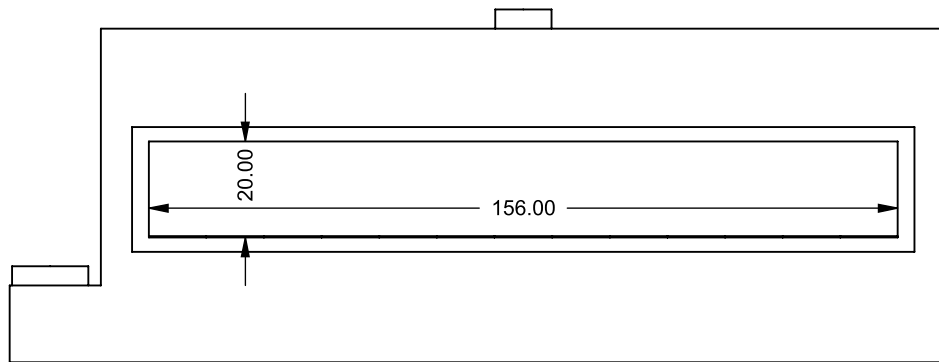

C1320
Power COOL-Pack
One Side Left Intake

**PRELIMINARY
DRAWING ONLY**

EXAMPLE CONFIGURATION	UNLESS OTHERWISE SPECIFIED	DATE
MONTIGO COMMERCIAL FIREPLACES ARE CUSTOM BUILT FOR EACH PROJECT. THIS DRAWING IS FOR REFERENCE ONLY. FLUE AND AIR INTAKE SIZES ARE SUBJECT TO CHANGE DEPENDING ON VENT RUN.	DIMENSIONS ARE IN INCHES TOLERANCES: FRACTIONAL $\pm 1/8"$	15/10/2020

MONTIGO
the art of **fireplaces**
www.montigo.com