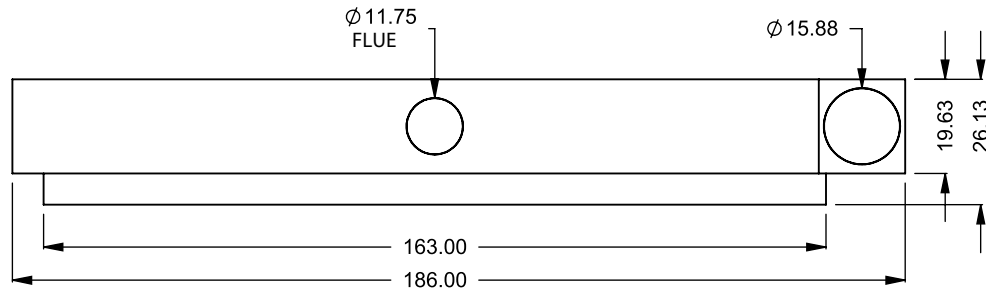

C1320
Power COOL-Pack
Top One Side Right Intake

**PRELIMINARY
DRAWING ONLY**

EXAMPLE CONFIGURATION	UNLESS OTHERWISE SPECIFIED	DATE
MONTIGO COMMERCIAL FIREPLACES ARE CUSTOM BUILT FOR EACH PROJECT. THIS DRAWING IS FOR REFERENCE ONLY. FLUE AND AIR INTAKE SIZES ARE SUBJECT TO CHANGE DEPENDING ON VENT RUN.	DIMENSIONS ARE IN INCHES TOLERANCES: FRACTIONAL $\pm 1/8"$	15/10/2020

MONTIGO
the art of **fireplaces**
www.montigo.com