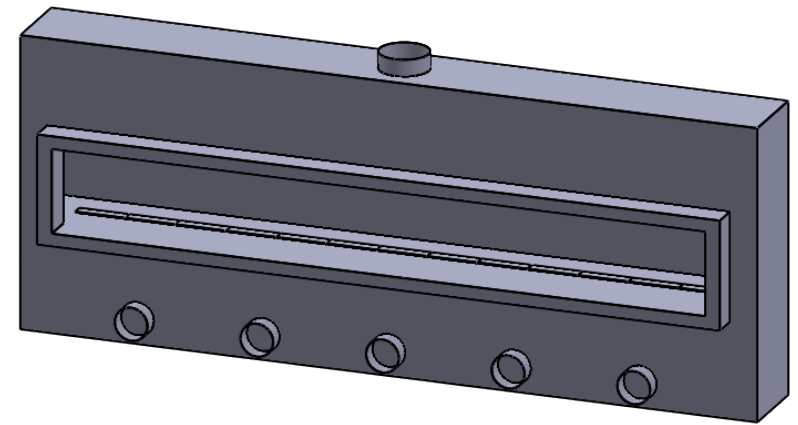

C1320
Power COOL-Pack
Bottom Intake

**PRELIMINARY
DRAWING ONLY** 

EXAMPLE CONFIGURATION

MONTIGO COMMERCIAL FIREPLACES ARE CUSTOM BUILT FOR EACH PROJECT. THIS DRAWING IS FOR REFERENCE ONLY.

FLUE AND AIR INTAKE SIZES ARE SUBJECT TO CHANGE DEPENDING ON VENT RUN.

UNLESS OTHERWISE SPECIFIED

DIMENSIONS ARE IN INCHES
TOLERANCES: FRACTIONAL $\pm 1/8"$

DATE

15/10/2020

MONTIGO
the art of **fireplaces**

www.montigo.com

C1320
Power COOL-Pack
Front Intake

**PRELIMINARY
DRAWING ONLY** 