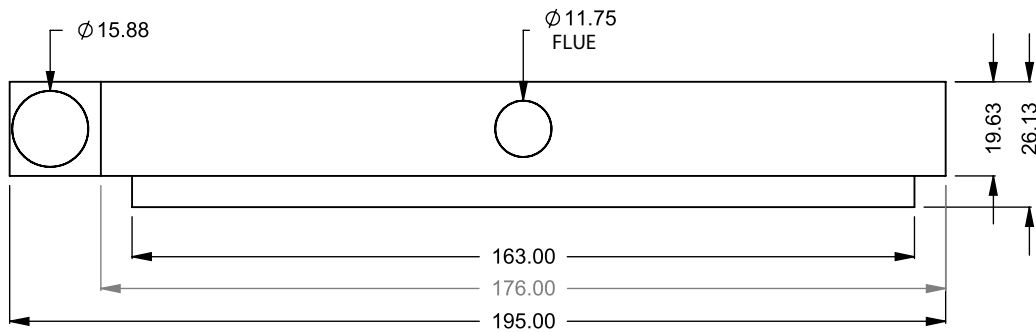

C1320
Power COOL-Pack
One Side Left Intake

**PRELIMINARY
DRAWING ONLY**

EXAMPLE CONFIGURATION	UNLESS OTHERWISE SPECIFIED	DATE
MONTIGO COMMERCIAL FIREPLACES ARE CUSTOM BUILT FOR EACH PROJECT. THIS DRAWING IS FOR REFERENCE ONLY. FLUE AND AIR INTAKE SIZES ARE SUBJECT TO CHANGE DEPENDING ON VENT RUN.	DIMENSIONS ARE IN INCHES TOLERANCES: FRACTIONAL $\pm 1/8"$	15/10/2020

MONTIGO
the art of **fireplaces**
www.montigo.com