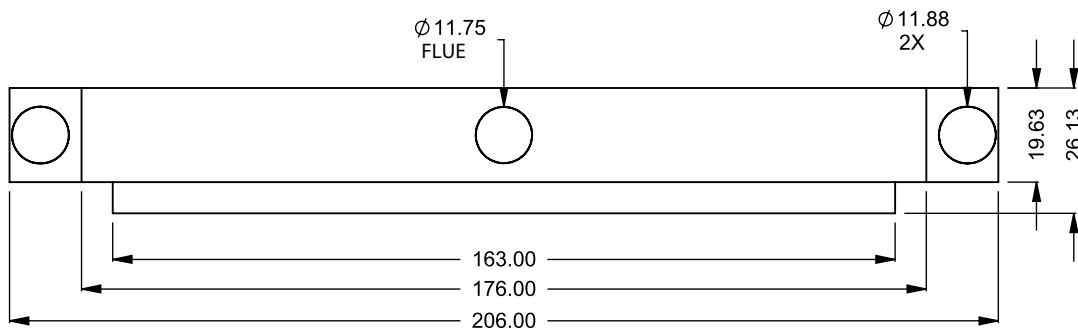

C1320
Power COOL-Pack
Dual Side Intake

PRELIMINARY
DRAWING ONLY

EXAMPLE CONFIGURATION	UNLESS OTHERWISE SPECIFIED	DATE
MONTIGO COMMERCIAL FIREPLACES ARE CUSTOM BUILT FOR EACH PROJECT. THIS DRAWING IS FOR REFERENCE ONLY. FLUE AND AIR INTAKE SIZES ARE SUBJECT TO CHANGE DEPENDING ON VENT RUN.	DIMENSIONS ARE IN INCHES TOLERANCES: FRACTIONAL $\pm 1/8"$	15/10/2020

MONTIGO
the art of fireplaces®
www.montigo.com