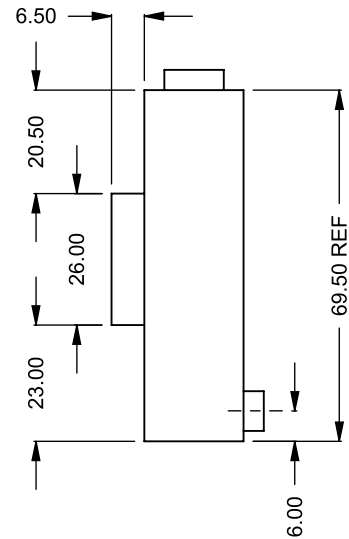

DIMENSIONS ARE IN INCHES
TOLERANCES: FRACTIONAL $\pm 1/8"$

DATE

15/10/2020

MONTIGO
the art of **fireplaces**

www.montigo.com

C1320
Power COOL-Pack
Rear Intake

**PRELIMINARY
DRAWING ONLY** 

EXAMPLE CONFIGURATION	UNLESS OTHERWISE SPECIFIED	DATE
<p>MONTIGO COMMERCIAL FIREPLACES ARE CUSTOM BUILT FOR EACH PROJECT. THIS DRAWING IS FOR REFERENCE ONLY.</p> <p>FLUE AND AIR INTAKE SIZES ARE SUBJECT TO CHANGE DEPENDING ON VENT RUN.</p>	<p>DIMENSIONS ARE IN INCHES TOLERANCES: FRACTIONAL $\pm 1/8"$</p>	<p>15/10/2020</p>