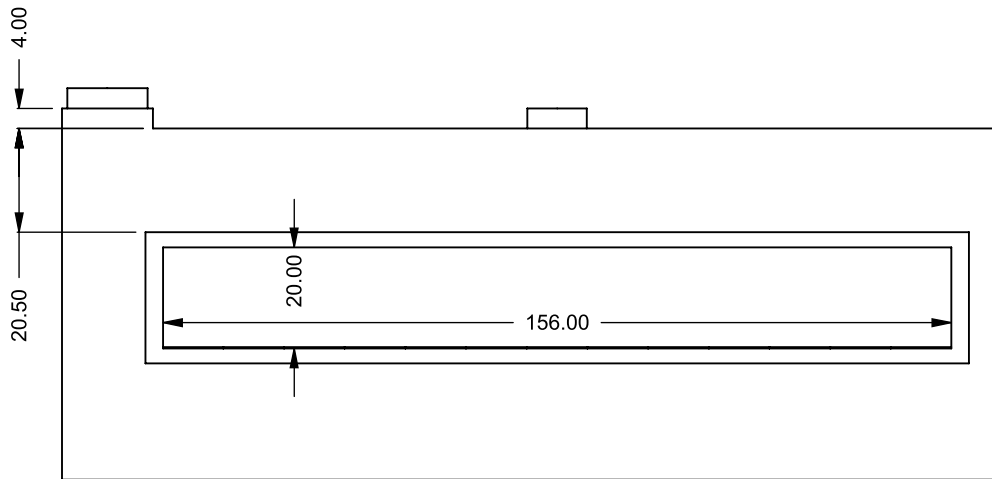

C1320
Power COOL-Pack
Top One Side Left Intake

**PRELIMINARY
DRAWING ONLY**

EXAMPLE CONFIGURATION	UNLESS OTHERWISE SPECIFIED	DATE
MONTIGO COMMERCIAL FIREPLACES ARE CUSTOM BUILT FOR EACH PROJECT. THIS DRAWING IS FOR REFERENCE ONLY. FLUE AND AIR INTAKE SIZES ARE SUBJECT TO CHANGE DEPENDING ON VENT RUN.	DIMENSIONS ARE IN INCHES TOLERANCES: FRACTIONAL $\pm 1/8"$	15/10/2020

MONTIGO
the art of **fireplaces**
www.montigo.com