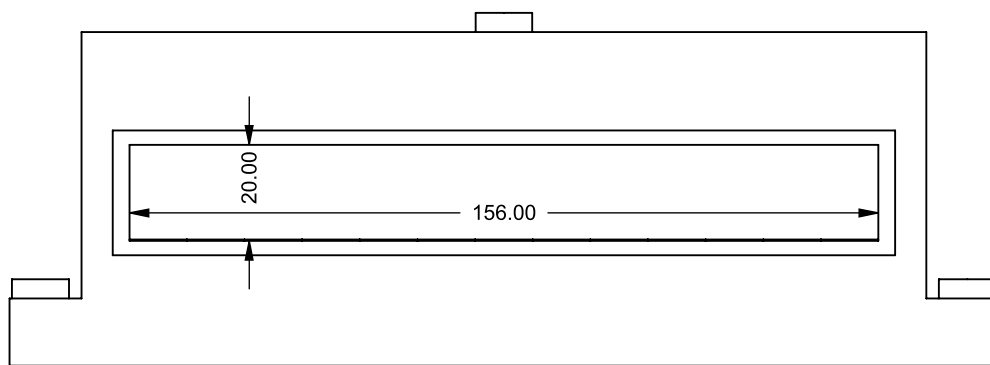

C1320
Power COOL-Pack
Dual Side Intake

PRELIMINARY
DRAWING ONLY

EXAMPLE CONFIGURATION	UNLESS OTHERWISE SPECIFIED	DATE
MONTIGO COMMERCIAL FIREPLACES ARE CUSTOM BUILT FOR EACH PROJECT. THIS DRAWING IS FOR REFERENCE ONLY. FLUE AND AIR INTAKE SIZES ARE SUBJECT TO CHANGE DEPENDING ON VENT RUN.	DIMENSIONS ARE IN INCHES TOLERANCES: FRACTIONAL $\pm 1/8"$	15/10/2020

MONTIGO
the art of fireplaces®
www.montigo.com