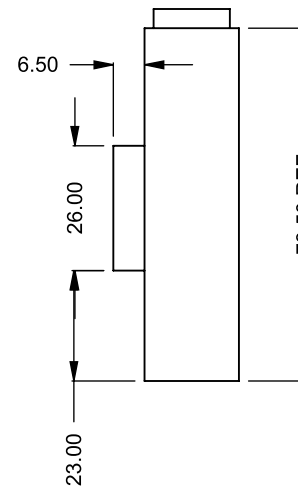

C1320
Power COOL-Pack
Top One Side Right Intake

**PRELIMINARY
DRAWING ONLY**

EXAMPLE CONFIGURATION	UNLESS OTHERWISE SPECIFIED	DATE
MONTIGO COMMERCIAL FIREPLACES ARE CUSTOM BUILT FOR EACH PROJECT. THIS DRAWING IS FOR REFERENCE ONLY. FLUE AND AIR INTAKE SIZES ARE SUBJECT TO CHANGE DEPENDING ON VENT RUN.	DIMENSIONS ARE IN INCHES TOLERANCES: FRACTIONAL $\pm 1/8"$	15/10/2020

MONTIGO
the art of **fireplaces**
www.montigo.com