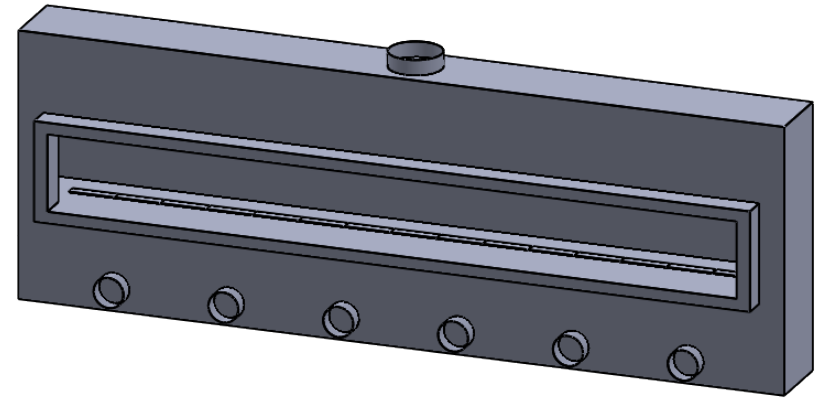

Ø 8.13  
6X

**C1520**  
Power COOL-Pack  
**Bottom Intake**

**PRELIMINARY  
DRAWING ONLY** 

**EXAMPLE CONFIGURATION**

MONTIGO COMMERCIAL FIREPLACES ARE CUSTOM BUILT FOR EACH PROJECT. THIS DRAWING IS FOR REFERENCE ONLY.

FLUE AND AIR INTAKE SIZES ARE SUBJECT TO CHANGE DEPENDING ON VENT RUN.

**UNLESS OTHERWISE SPECIFIED**

DIMENSIONS ARE IN INCHES  
TOLERANCES: FRACTIONAL  $\pm 1/8"$

**DATE**

15/10/2020

**MONTIGO**  
the art of **fireplaces**  
www.montigo.com

**C1520**  
 Power COOL-Pack  
 Front Intake

**PRELIMINARY  
 DRAWING ONLY** 

EXAMPLE CONFIGURATION	UNLESS OTHERWISE SPECIFIED	DATE
MONTIGO COMMERCIAL FIREPLACES ARE CUSTOM BUILT FOR EACH PROJECT. THIS DRAWING IS FOR REFERENCE ONLY.  FLUE AND AIR INTAKE SIZES ARE SUBJECT TO CHANGE DEPENDING ON VENT RUN.	DIMENSIONS ARE IN INCHES TOLERANCES: FRACTIONAL $\pm 1/8"$	15/10/2020