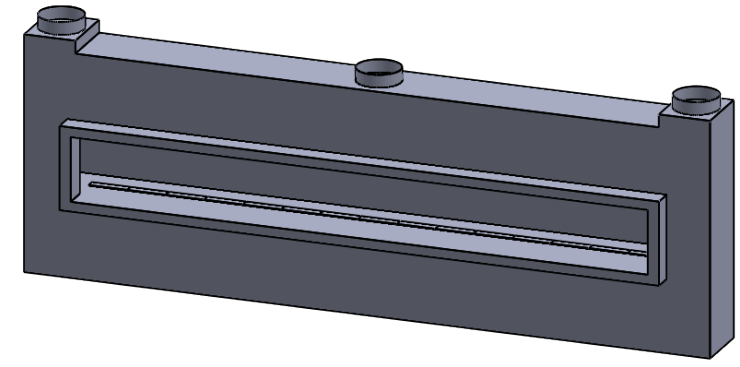

**PRELIMINARY
DRAWING ONLY**

EXAMPLE CONFIGURATION	UNLESS OTHERWISE SPECIFIED	DATE
MONTIGO COMMERCIAL FIREPLACES ARE CUSTOM BUILT FOR EACH PROJECT. THIS DRAWING IS FOR REFERENCE ONLY. FLUE AND AIR INTAKE SIZES ARE SUBJECT TO CHANGE DEPENDING ON VENT RUN.	DIMENSIONS ARE IN INCHES TOLERANCES: FRACTIONAL $\pm 1/8"$	15/10/2020

C1520
Power COOL-Pack
Top Dual Side Intake

MONTIGO
the art of **fireplaces**
www.montigo.com