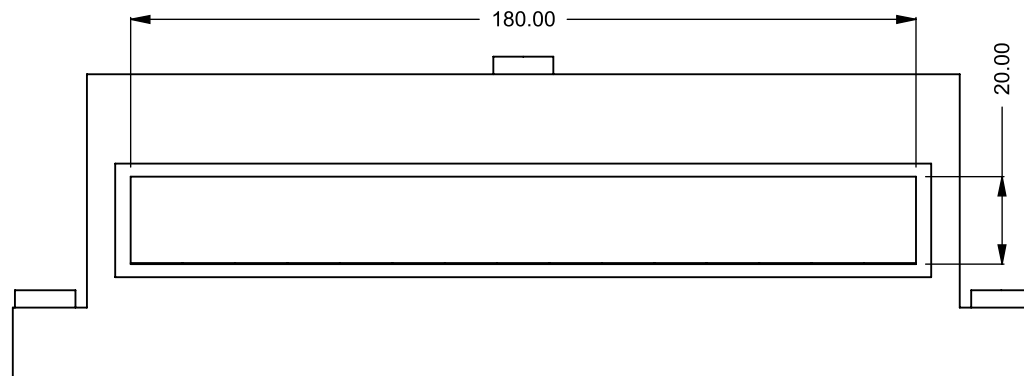

C1520
Power COOL-Pack
Dual Side Intake

**PRELIMINARY
DRAWING ONLY**

EXAMPLE CONFIGURATION

MONTIGO COMMERCIAL FIREPLACES ARE CUSTOM BUILT FOR EACH PROJECT. THIS DRAWING IS FOR REFERENCE ONLY.

FLUE AND AIR INTAKE SIZES ARE SUBJECT TO CHANGE DEPENDING ON VENT RUN.

UNLESS OTHERWISE SPECIFIED

DIMENSIONS ARE IN INCHES
TOLERANCES: FRACTIONAL $\pm 1/8"$

DATE

15/10/2020

MONTIGO
the art of **fireplaces**

www.montigo.com