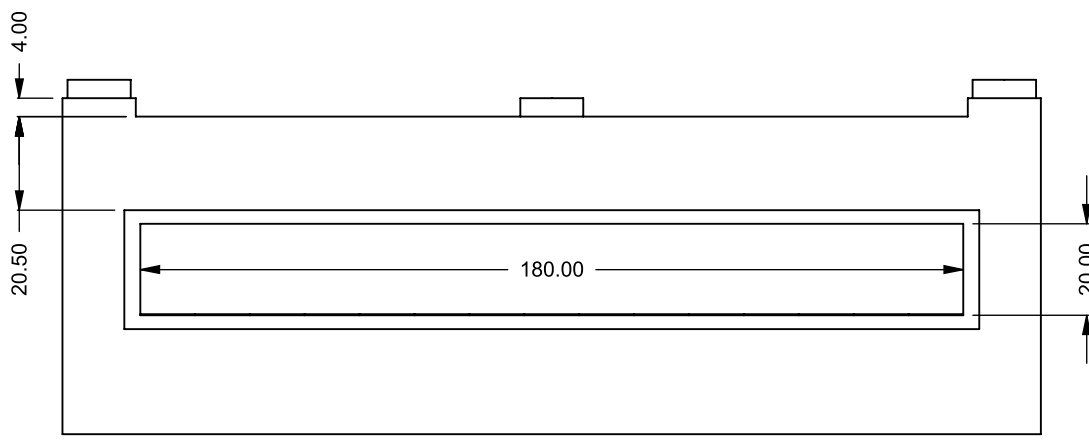

**PRELIMINARY
DRAWING ONLY**

EXAMPLE CONFIGURATION	UNLESS OTHERWISE SPECIFIED	DATE
MONTIGO COMMERCIAL FIREPLACES ARE CUSTOM BUILT FOR EACH PROJECT. THIS DRAWING IS FOR REFERENCE ONLY. FLUE AND AIR INTAKE SIZES ARE SUBJECT TO CHANGE DEPENDING ON VENT RUN.	DIMENSIONS ARE IN INCHES TOLERANCES: FRACTIONAL $\pm 1/8"$	15/10/2020

C1520
Power COOL-Pack
Top Dual Side Intake

MONTIGO
the art of **fireplaces**
www.montigo.com