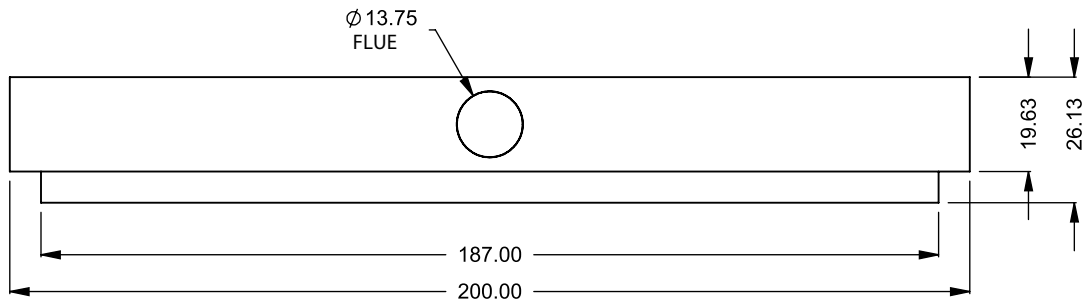

FLUE AND AIR INTAKE SIZES ARE SUBJECT TO CHANGE DEPENDING ON VENT RUN.

**UNLESS OTHERWISE SPECIFIED**

DIMENSIONS ARE IN INCHES  
TOLERANCES: FRACTIONAL  $\pm 1/8"$

**DATE**

15/10/2020

**MONTIGO**  
the art of **fireplaces**  
www.montigo.com