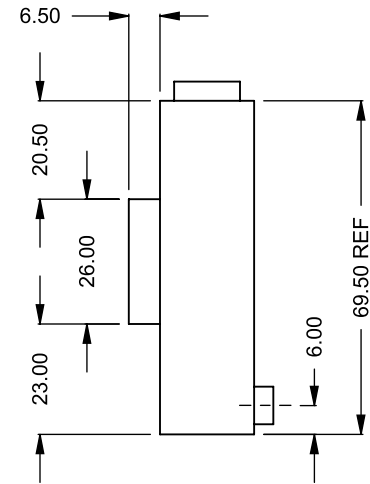

C1520
Power COOL-Pack
Rear Intake

**PRELIMINARY
DRAWING ONLY**

EXAMPLE CONFIGURATION	UNLESS OTHERWISE SPECIFIED	DATE
MONTIGO COMMERCIAL FIREPLACES ARE CUSTOM BUILT FOR EACH PROJECT. THIS DRAWING IS FOR REFERENCE ONLY. FLUE AND AIR INTAKE SIZES ARE SUBJECT TO CHANGE DEPENDING ON VENT RUN.	DIMENSIONS ARE IN INCHES TOLERANCES: FRACTIONAL $\pm 1/8"$	15/10/2020

MONTIGO
the art of **fireplaces**
www.montigo.com