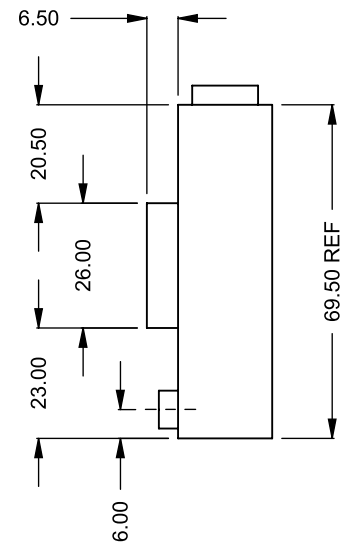

FLUE AND AIR INTAKE SIZES ARE SUBJECT TO CHANGE DEPENDING ON VENT RUN.

**UNLESS OTHERWISE SPECIFIED**

DIMENSIONS ARE IN INCHES  
TOLERANCES: FRACTIONAL  $\pm 1/8"$

**DATE**

15/10/2020

**MONTIGO**  
the art of **fireplaces**  
www.montigo.com