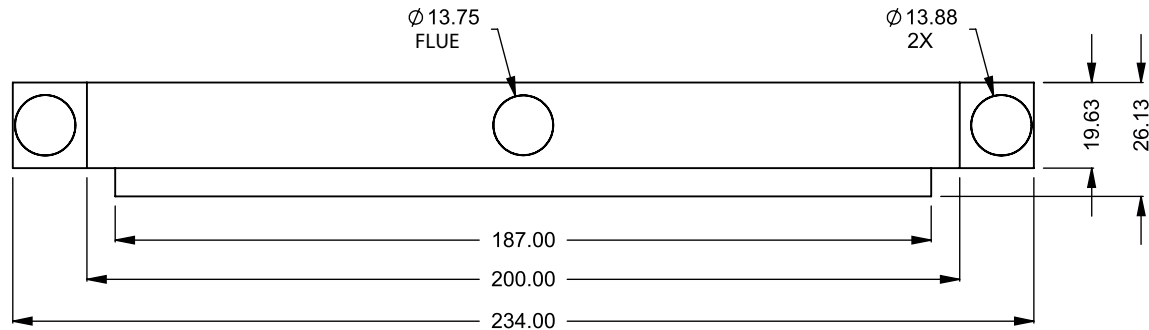

C1520
Power COOL-Pack
Dual Side Intake

**PRELIMINARY
DRAWING ONLY**

EXAMPLE CONFIGURATION

MONTIGO COMMERCIAL FIREPLACES ARE CUSTOM BUILT FOR EACH PROJECT. THIS DRAWING IS FOR REFERENCE ONLY.

FLUE AND AIR INTAKE SIZES ARE SUBJECT TO CHANGE DEPENDING ON VENT RUN.

UNLESS OTHERWISE SPECIFIED

DIMENSIONS ARE IN INCHES
TOLERANCES: FRACTIONAL $\pm 1/8"$

DATE

15/10/2020

MONTIGO
the art of **fireplaces**

www.montigo.com