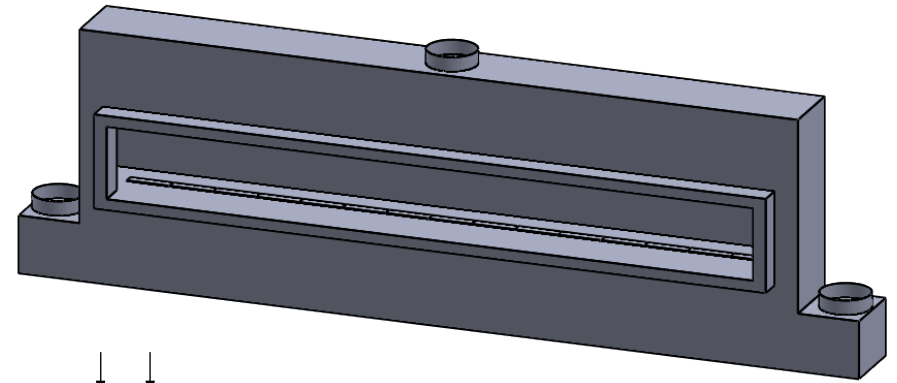

C1520
Power COOL-Pack
Dual Side Intake

**PRELIMINARY
DRAWING ONLY**

EXAMPLE CONFIGURATION

MONTIGO COMMERCIAL FIREPLACES ARE CUSTOM BUILT FOR EACH PROJECT. THIS DRAWING IS FOR REFERENCE ONLY.

FLUE AND AIR INTAKE SIZES ARE SUBJECT TO CHANGE DEPENDING ON VENT RUN.

UNLESS OTHERWISE SPECIFIED

DIMENSIONS ARE IN INCHES
TOLERANCES: FRACTIONAL $\pm 1/8"$

DATE

15/10/2020

MONTIGO
the art of **fireplaces**

www.montigo.com