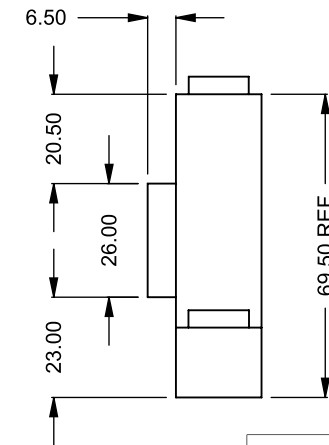

C1520
Power COOL-Pack
Dual Side Intake

**PRELIMINARY
DRAWING ONLY**

EXAMPLE CONFIGURATION

MONTIGO COMMERCIAL FIREPLACES ARE CUSTOM BUILT FOR EACH PROJECT. THIS DRAWING IS FOR REFERENCE ONLY.

FLUE AND AIR INTAKE SIZES ARE SUBJECT TO CHANGE DEPENDING ON VENT RUN.

UNLESS OTHERWISE SPECIFIED

DIMENSIONS ARE IN INCHES
TOLERANCES: FRACTIONAL $\pm 1/8"$

DATE

15/10/2020

MONTIGO
the art of **fireplaces**

www.montigo.com