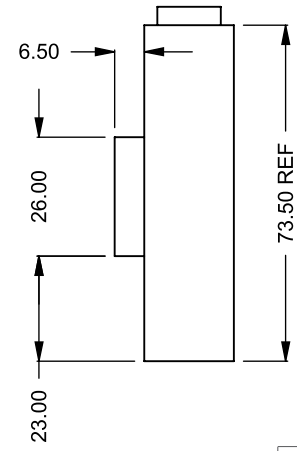

**PRELIMINARY
DRAWING ONLY**

EXAMPLE CONFIGURATION	UNLESS OTHERWISE SPECIFIED	DATE
MONTIGO COMMERCIAL FIREPLACES ARE CUSTOM BUILT FOR EACH PROJECT. THIS DRAWING IS FOR REFERENCE ONLY. FLUE AND AIR INTAKE SIZES ARE SUBJECT TO CHANGE DEPENDING ON VENT RUN.	DIMENSIONS ARE IN INCHES TOLERANCES: FRACTIONAL $\pm 1/8"$	15/10/2020

C1520
Power COOL-Pack
Top Dual Side Intake

MONTIGO
the art of **fireplaces**
www.montigo.com