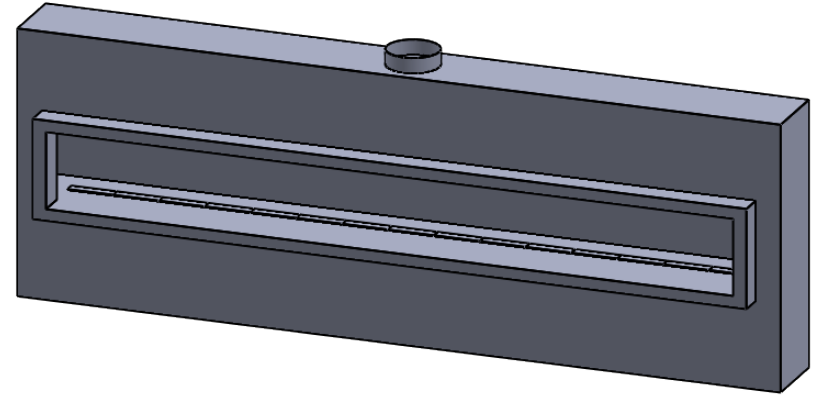

C1520
Power COOL-Pack
Rear Intake

**PRELIMINARY
DRAWING ONLY**

EXAMPLE CONFIGURATION	UNLESS OTHERWISE SPECIFIED	DATE
MONTIGO COMMERCIAL FIREPLACES ARE CUSTOM BUILT FOR EACH PROJECT. THIS DRAWING IS FOR REFERENCE ONLY. FLUE AND AIR INTAKE SIZES ARE SUBJECT TO CHANGE DEPENDING ON VENT RUN.	DIMENSIONS ARE IN INCHES TOLERANCES: FRACTIONAL $\pm 1/8"$	15/10/2020

MONTIGO
the art of **fireplaces**
www.montigo.com