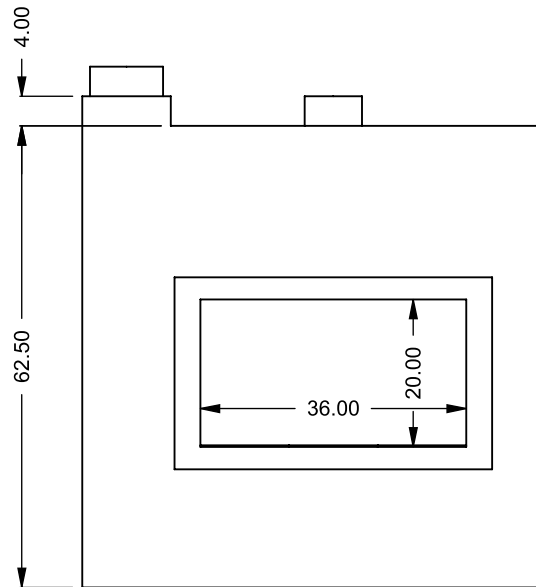

**PRELIMINARY
DRAWING ONLY**

EXAMPLE CONFIGURATION

MONTIGO COMMERCIAL FIREPLACES ARE CUSTOM BUILT FOR EACH PROJECT. THIS DRAWING IS FOR REFERENCE ONLY.

FLUE AND AIR INTAKE SIZES ARE SUBJECT TO CHANGE DEPENDING ON VENT RUN.

UNLESS OTHERWISE SPECIFIED

DIMENSIONS ARE IN INCHES
TOLERANCES: FRACTIONAL $\pm 1/8"$

DATE

15/10/2020

C320
COOL-Pack
Top One Side Left Intake

MONTIGO
the art of **fireplaces**
www.montigo.com