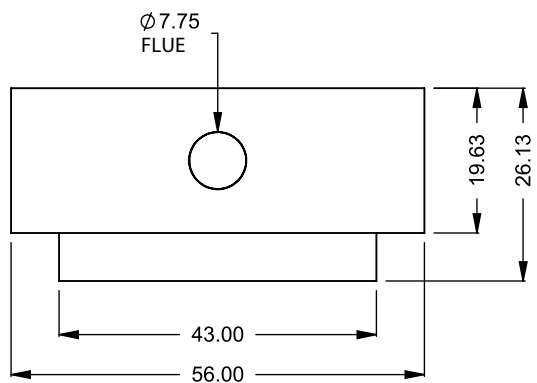

C320
COOL-Pack
Front Intake

**PRELIMINARY
DRAWING ONLY**

EXAMPLE CONFIGURATION	UNLESS OTHERWISE SPECIFIED	DATE
MONTIGO COMMERCIAL FIREPLACES ARE CUSTOM BUILT FOR EACH PROJECT. THIS DRAWING IS FOR REFERENCE ONLY. FLUE AND AIR INTAKE SIZES ARE SUBJECT TO CHANGE DEPENDING ON VENT RUN.	DIMENSIONS ARE IN INCHES TOLERANCES: FRACTIONAL $\pm 1/8"$	15/10/2020

MONTIGO
the art of **fireplaces**
www.montigo.com