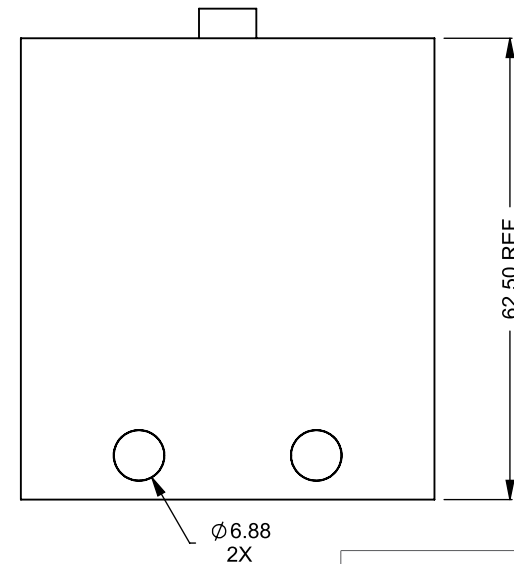

C320
COOL-Pack
Rear Intake

**PRELIMINARY
DRAWING ONLY**

EXAMPLE CONFIGURATION

MONTIGO COMMERCIAL FIREPLACES ARE CUSTOM BUILT FOR EACH PROJECT. THIS DRAWING IS FOR REFERENCE ONLY.

FLUE AND AIR INTAKE SIZES ARE SUBJECT TO CHANGE DEPENDING ON VENT RUN.

UNLESS OTHERWISE SPECIFIED

DIMENSIONS ARE IN INCHES
TOLERANCES: FRACTIONAL $\pm 1/8"$

DATE

15/10/2020

MONTIGO
the art of **fireplaces**

www.montigo.com