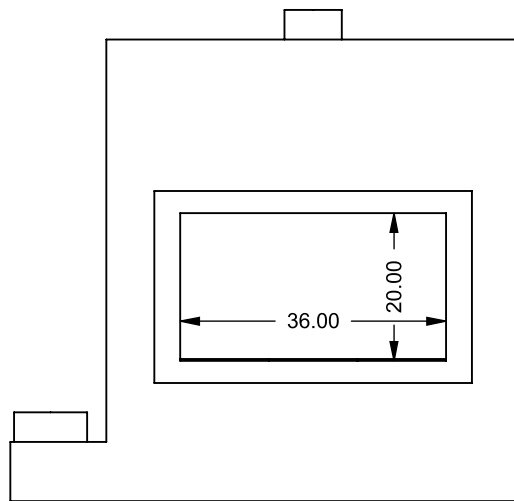

C320
COOL-Pack
One Side Left Intake

**PRELIMINARY
DRAWING ONLY**

EXAMPLE CONFIGURATION	UNLESS OTHERWISE SPECIFIED	DATE
MONTIGO COMMERCIAL FIREPLACES ARE CUSTOM BUILT FOR EACH PROJECT. THIS DRAWING IS FOR REFERENCE ONLY. FLUE AND AIR INTAKE SIZES ARE SUBJECT TO CHANGE DEPENDING ON VENT RUN.	DIMENSIONS ARE IN INCHES TOLERANCES: FRACTIONAL $\pm 1/8"$	15/10/2020

MONTIGO
the art of fireplaces®
www.montigo.com