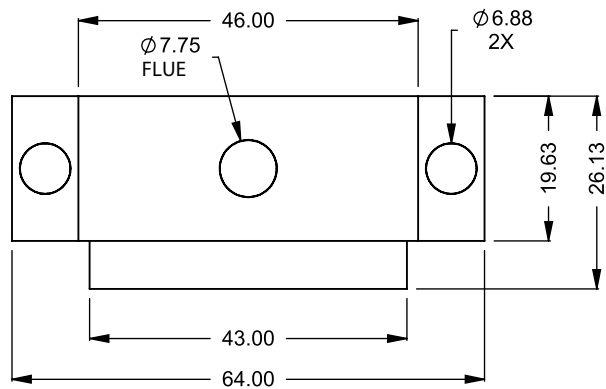

C320
COOL-Pack
Top Dual Side Intake

**PRELIMINARY
DRAWING ONLY**

EXAMPLE CONFIGURATION	UNLESS OTHERWISE SPECIFIED	DATE
MONTIGO COMMERCIAL FIREPLACES ARE CUSTOM BUILT FOR EACH PROJECT. THIS DRAWING IS FOR REFERENCE ONLY. FLUE AND AIR INTAKE SIZES ARE SUBJECT TO CHANGE DEPENDING ON VENT RUN.	DIMENSIONS ARE IN INCHES TOLERANCES: FRACTIONAL $\pm 1/8"$	15/10/2020

MONTIGO
the art of **fireplaces**
www.montigo.com