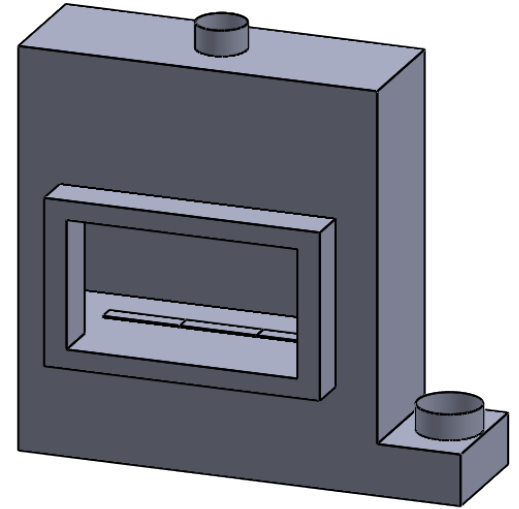

C320
COOL-Pack
One Side Right Intake

**PRELIMINARY
DRAWING ONLY**

EXAMPLE CONFIGURATION	UNLESS OTHERWISE SPECIFIED	DATE
MONTIGO COMMERCIAL FIREPLACES ARE CUSTOM BUILT FOR EACH PROJECT. THIS DRAWING IS FOR REFERENCE ONLY. FLUE AND AIR INTAKE SIZES ARE SUBJECT TO CHANGE DEPENDING ON VENT RUN.	DIMENSIONS ARE IN INCHES TOLERANCES: FRACTIONAL $\pm 1/8"$	15/10/2020

MONTIGO
the art of **fireplaces**
www.montigo.com