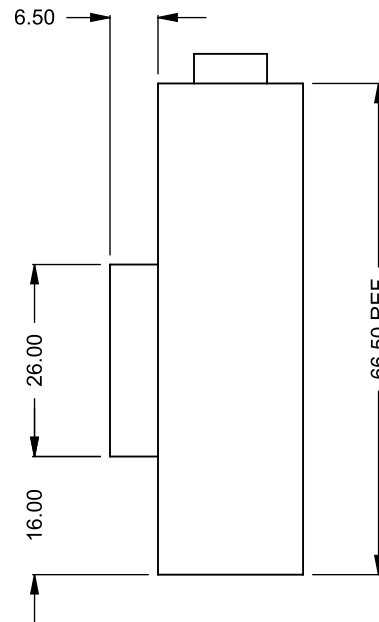

C320
COOL-Pack
Top One Side Right Intake

**PRELIMINARY
DRAWING ONLY**

EXAMPLE CONFIGURATION	UNLESS OTHERWISE SPECIFIED	DATE
MONTIGO COMMERCIAL FIREPLACES ARE CUSTOM BUILT FOR EACH PROJECT. THIS DRAWING IS FOR REFERENCE ONLY. FLUE AND AIR INTAKE SIZES ARE SUBJECT TO CHANGE DEPENDING ON VENT RUN.	DIMENSIONS ARE IN INCHES TOLERANCES: FRACTIONAL $\pm 1/8"$	15/10/2020

MONTIGO
the art of **fireplaces**
www.montigo.com