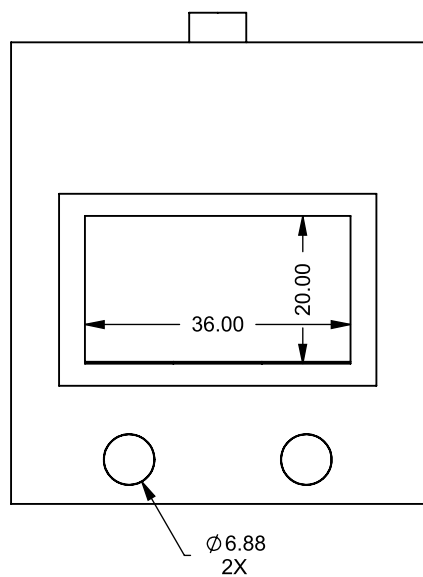

C320
COOL-Pack
Front Intake

**PRELIMINARY
DRAWING ONLY**

EXAMPLE CONFIGURATION	UNLESS OTHERWISE SPECIFIED	DATE
MONTIGO COMMERCIAL FIREPLACES ARE CUSTOM BUILT FOR EACH PROJECT. THIS DRAWING IS FOR REFERENCE ONLY. FLUE AND AIR INTAKE SIZES ARE SUBJECT TO CHANGE DEPENDING ON VENT RUN.	DIMENSIONS ARE IN INCHES TOLERANCES: FRACTIONAL $\pm 1/8"$	15/10/2020

MONTIGO
the art of **fireplaces**
www.montigo.com