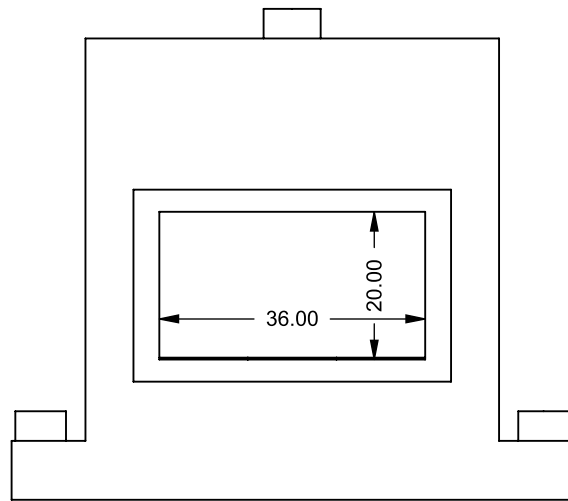

C320
COOL-Pack
Dual Side Intake

**PRELIMINARY
DRAWING ONLY**

EXAMPLE CONFIGURATION	UNLESS OTHERWISE SPECIFIED	DATE
MONTIGO COMMERCIAL FIREPLACES ARE CUSTOM BUILT FOR EACH PROJECT. THIS DRAWING IS FOR REFERENCE ONLY. FLUE AND AIR INTAKE SIZES ARE SUBJECT TO CHANGE DEPENDING ON VENT RUN.	DIMENSIONS ARE IN INCHES TOLERANCES: FRACTIONAL $\pm 1/8"$	15/10/2020

MONTIGO
the art of **fireplaces**
www.montigo.com