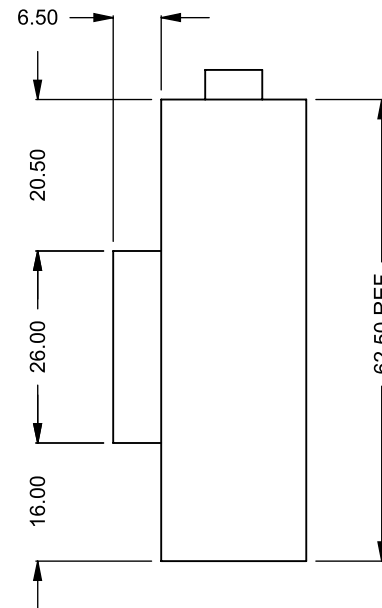

C320
COOL-Pack
One Side Left Intake

**PRELIMINARY
DRAWING ONLY**

EXAMPLE CONFIGURATION	UNLESS OTHERWISE SPECIFIED	DATE
MONTIGO COMMERCIAL FIREPLACES ARE CUSTOM BUILT FOR EACH PROJECT. THIS DRAWING IS FOR REFERENCE ONLY. FLUE AND AIR INTAKE SIZES ARE SUBJECT TO CHANGE DEPENDING ON VENT RUN.	DIMENSIONS ARE IN INCHES TOLERANCES: FRACTIONAL $\pm 1/8"$	15/10/2020

MONTIGO
the art of fireplaces®
www.montigo.com