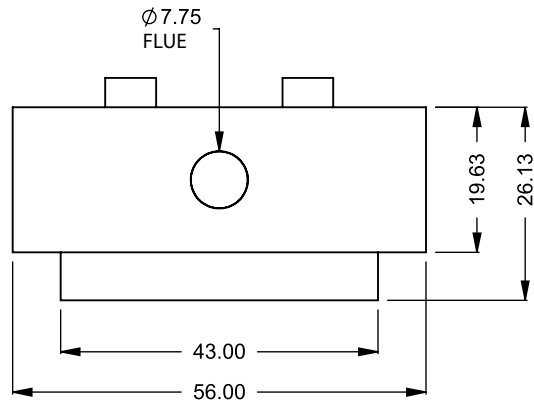

C320
COOL-Pack
Rear Intake

**PRELIMINARY
DRAWING ONLY**

EXAMPLE CONFIGURATION

MONTIGO COMMERCIAL FIREPLACES ARE CUSTOM BUILT FOR EACH PROJECT. THIS DRAWING IS FOR REFERENCE ONLY.

FLUE AND AIR INTAKE SIZES ARE SUBJECT TO CHANGE DEPENDING ON VENT RUN.

UNLESS OTHERWISE SPECIFIED

DIMENSIONS ARE IN INCHES
TOLERANCES: FRACTIONAL $\pm 1/8"$

DATE

15/10/2020

MONTIGO
the art of **fireplaces**

www.montigo.com