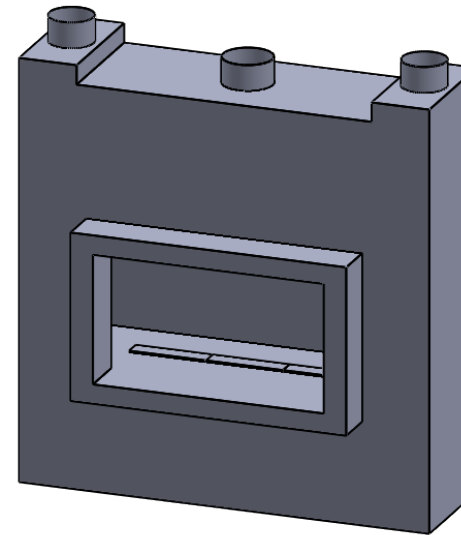

C320
COOL-Pack
Top Dual Side Intake

**PRELIMINARY
DRAWING ONLY**

EXAMPLE CONFIGURATION	UNLESS OTHERWISE SPECIFIED	DATE
MONTIGO COMMERCIAL FIREPLACES ARE CUSTOM BUILT FOR EACH PROJECT. THIS DRAWING IS FOR REFERENCE ONLY. FLUE AND AIR INTAKE SIZES ARE SUBJECT TO CHANGE DEPENDING ON VENT RUN.	DIMENSIONS ARE IN INCHES TOLERANCES: FRACTIONAL $\pm 1/8"$	15/10/2020

MONTIGO
the art of **fireplaces**
www.montigo.com