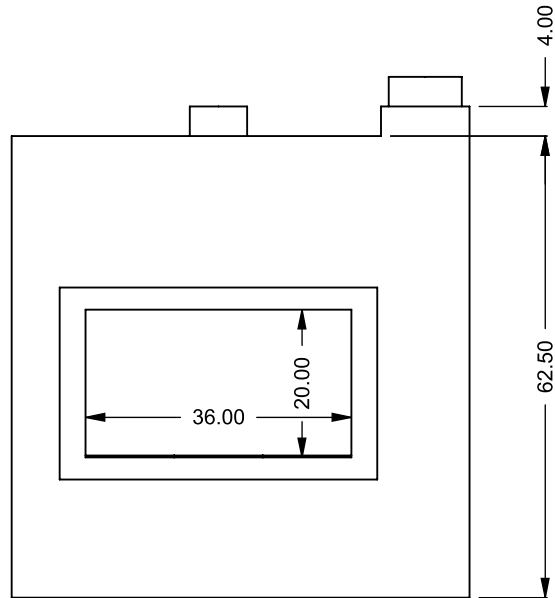

C320
COOL-Pack
Top One Side Right Intake

**PRELIMINARY
DRAWING ONLY**

EXAMPLE CONFIGURATION	UNLESS OTHERWISE SPECIFIED	DATE
MONTIGO COMMERCIAL FIREPLACES ARE CUSTOM BUILT FOR EACH PROJECT. THIS DRAWING IS FOR REFERENCE ONLY. FLUE AND AIR INTAKE SIZES ARE SUBJECT TO CHANGE DEPENDING ON VENT RUN.	DIMENSIONS ARE IN INCHES TOLERANCES: FRACTIONAL $\pm 1/8"$	15/10/2020

MONTIGO
the art of **fireplaces**
www.montigo.com