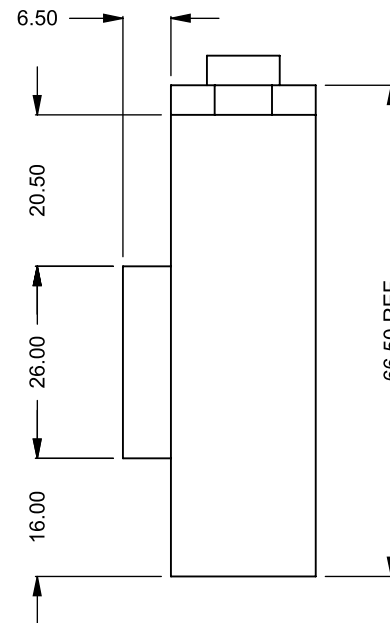

**PRELIMINARY
DRAWING ONLY**

EXAMPLE CONFIGURATION

MONTIGO COMMERCIAL FIREPLACES ARE CUSTOM BUILT FOR EACH PROJECT. THIS DRAWING IS FOR REFERENCE ONLY.

FLUE AND AIR INTAKE SIZES ARE SUBJECT TO CHANGE DEPENDING ON VENT RUN.

UNLESS OTHERWISE SPECIFIED

DIMENSIONS ARE IN INCHES
TOLERANCES: FRACTIONAL $\pm 1/8"$

DATE

15/10/2020

C320
COOL-Pack
Top One Side Left Intake

MONTIGO
the art of **fireplaces**
www.montigo.com