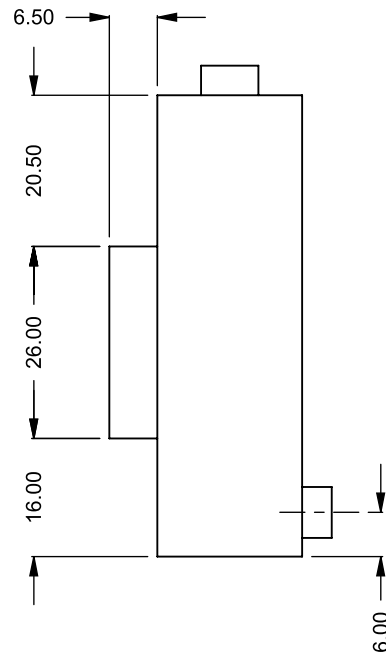

C320
COOL-Pack
Rear Intake

**PRELIMINARY
DRAWING ONLY**

EXAMPLE CONFIGURATION

MONTIGO COMMERCIAL FIREPLACES ARE CUSTOM BUILT FOR EACH PROJECT. THIS DRAWING IS FOR REFERENCE ONLY.

FLUE AND AIR INTAKE SIZES ARE SUBJECT TO CHANGE DEPENDING ON VENT RUN.

UNLESS OTHERWISE SPECIFIED

DIMENSIONS ARE IN INCHES
TOLERANCES: FRACTIONAL $\pm 1/8"$

DATE

15/10/2020

MONTIGO
the art of **fireplaces**

www.montigo.com