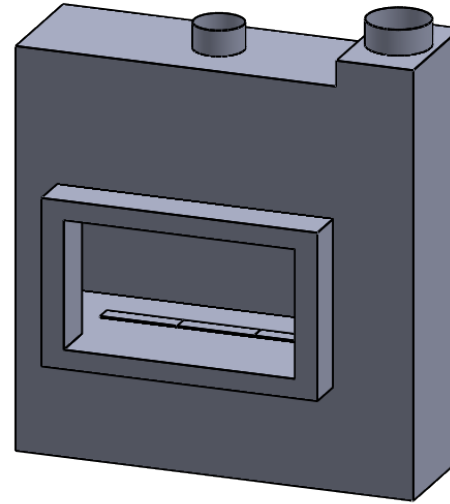

C320
COOL-Pack
Top One Side Right Intake

**PRELIMINARY
DRAWING ONLY**

EXAMPLE CONFIGURATION	UNLESS OTHERWISE SPECIFIED	DATE
MONTIGO COMMERCIAL FIREPLACES ARE CUSTOM BUILT FOR EACH PROJECT. THIS DRAWING IS FOR REFERENCE ONLY. FLUE AND AIR INTAKE SIZES ARE SUBJECT TO CHANGE DEPENDING ON VENT RUN.	DIMENSIONS ARE IN INCHES TOLERANCES: FRACTIONAL $\pm 1/8"$	15/10/2020

MONTIGO
the art of **fireplaces**
www.montigo.com