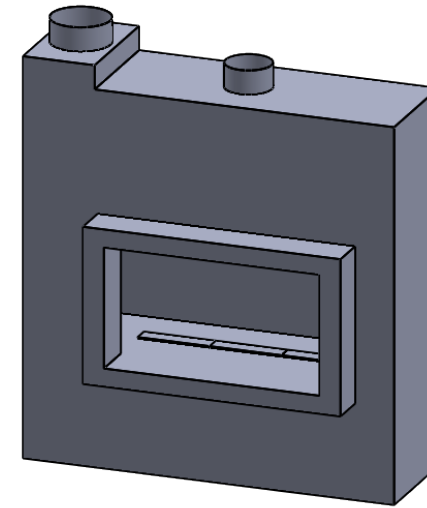

**PRELIMINARY
DRAWING ONLY**

EXAMPLE CONFIGURATION

MONTIGO COMMERCIAL FIREPLACES ARE CUSTOM BUILT FOR EACH PROJECT. THIS DRAWING IS FOR REFERENCE ONLY.

FLUE AND AIR INTAKE SIZES ARE SUBJECT TO CHANGE DEPENDING ON VENT RUN.

UNLESS OTHERWISE SPECIFIED

DIMENSIONS ARE IN INCHES
TOLERANCES: FRACTIONAL $\pm 1/8"$

DATE

15/10/2020

C320
COOL-Pack
Top One Side Left Intake

MONTIGO
the art of **fireplaces**
www.montigo.com