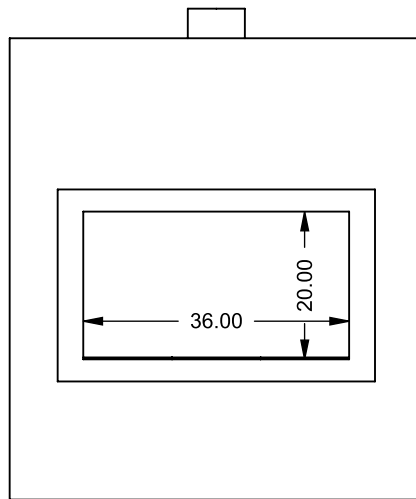

C320
COOL-Pack
Rear Intake

**PRELIMINARY
DRAWING ONLY**

EXAMPLE CONFIGURATION

MONTIGO COMMERCIAL FIREPLACES ARE CUSTOM BUILT FOR EACH PROJECT. THIS DRAWING IS FOR REFERENCE ONLY.

FLUE AND AIR INTAKE SIZES ARE SUBJECT TO CHANGE DEPENDING ON VENT RUN.

UNLESS OTHERWISE SPECIFIED

DIMENSIONS ARE IN INCHES
TOLERANCES: FRACTIONAL $\pm 1/8"$

DATE

15/10/2020

MONTIGO
the art of **fireplaces**

www.montigo.com