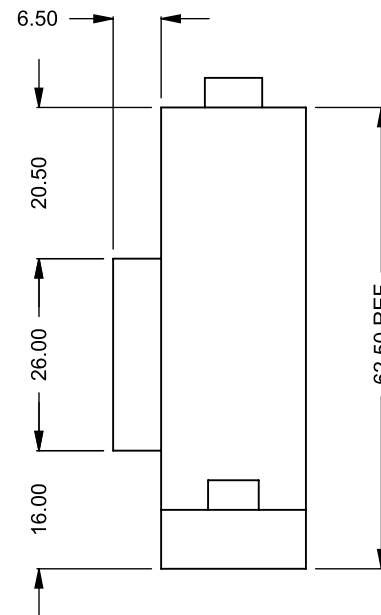

C320
COOL-Pack
Dual Side Intake

**PRELIMINARY
DRAWING ONLY**

EXAMPLE CONFIGURATION	UNLESS OTHERWISE SPECIFIED	DATE
MONTIGO COMMERCIAL FIREPLACES ARE CUSTOM BUILT FOR EACH PROJECT. THIS DRAWING IS FOR REFERENCE ONLY. FLUE AND AIR INTAKE SIZES ARE SUBJECT TO CHANGE DEPENDING ON VENT RUN.	DIMENSIONS ARE IN INCHES TOLERANCES: FRACTIONAL $\pm 1/8"$	15/10/2020

MONTIGO
the art of **fireplaces**
www.montigo.com