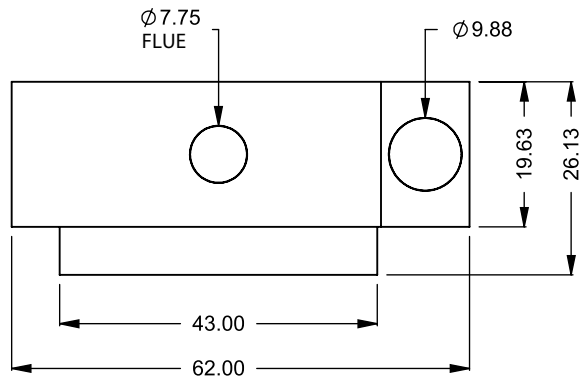

C320
COOL-Pack
Top One Side Right Intake

**PRELIMINARY
DRAWING ONLY**

EXAMPLE CONFIGURATION	UNLESS OTHERWISE SPECIFIED	DATE
MONTIGO COMMERCIAL FIREPLACES ARE CUSTOM BUILT FOR EACH PROJECT. THIS DRAWING IS FOR REFERENCE ONLY. FLUE AND AIR INTAKE SIZES ARE SUBJECT TO CHANGE DEPENDING ON VENT RUN.	DIMENSIONS ARE IN INCHES TOLERANCES: FRACTIONAL $\pm 1/8"$	15/10/2020

MONTIGO
the art of **fireplaces**
www.montigo.com