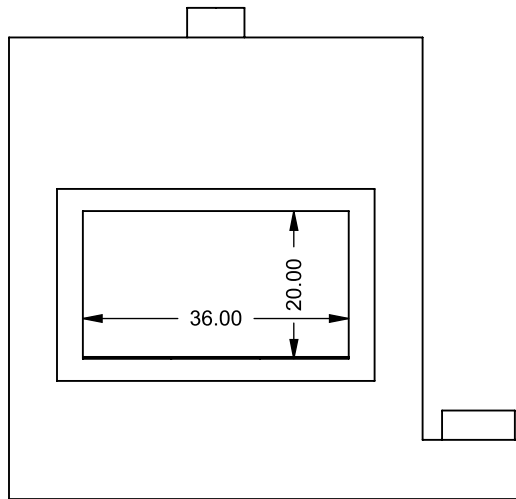

C320
COOL-Pack
One Side Right Intake

**PRELIMINARY
DRAWING ONLY**

EXAMPLE CONFIGURATION	UNLESS OTHERWISE SPECIFIED	DATE
MONTIGO COMMERCIAL FIREPLACES ARE CUSTOM BUILT FOR EACH PROJECT. THIS DRAWING IS FOR REFERENCE ONLY. FLUE AND AIR INTAKE SIZES ARE SUBJECT TO CHANGE DEPENDING ON VENT RUN.	DIMENSIONS ARE IN INCHES TOLERANCES: FRACTIONAL $\pm 1/8"$	15/10/2020

MONTIGO
the art of **fireplaces**
www.montigo.com