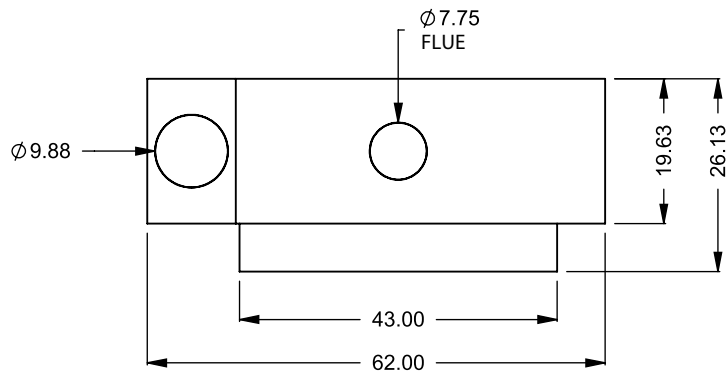

**PRELIMINARY
DRAWING ONLY**

EXAMPLE CONFIGURATION

MONTIGO COMMERCIAL FIREPLACES ARE CUSTOM BUILT FOR EACH PROJECT. THIS DRAWING IS FOR REFERENCE ONLY.

FLUE AND AIR INTAKE SIZES ARE SUBJECT TO CHANGE DEPENDING ON VENT RUN.

UNLESS OTHERWISE SPECIFIED

DIMENSIONS ARE IN INCHES
TOLERANCES: FRACTIONAL $\pm 1/8"$

DATE

15/10/2020

C320
COOL-Pack
Top One Side Left Intake

MONTIGO
the art of **fireplaces**
www.montigo.com