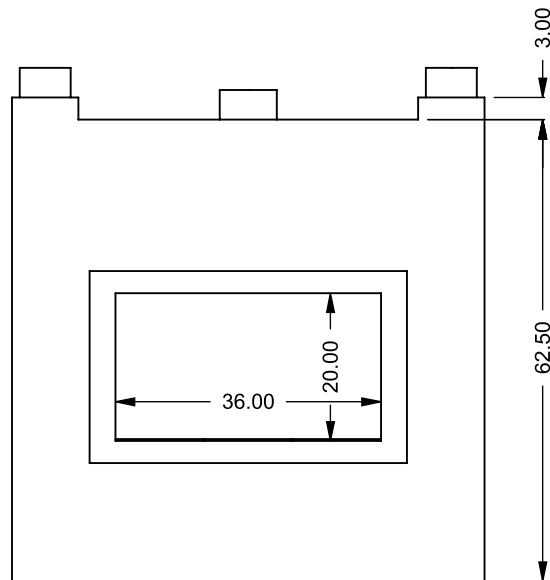

C320
COOL-Pack
Top Dual Side Intake

**PRELIMINARY
DRAWING ONLY**

EXAMPLE CONFIGURATION	UNLESS OTHERWISE SPECIFIED	DATE
MONTIGO COMMERCIAL FIREPLACES ARE CUSTOM BUILT FOR EACH PROJECT. THIS DRAWING IS FOR REFERENCE ONLY. FLUE AND AIR INTAKE SIZES ARE SUBJECT TO CHANGE DEPENDING ON VENT RUN.	DIMENSIONS ARE IN INCHES TOLERANCES: FRACTIONAL $\pm 1/8"$	15/10/2020

MONTIGO
the art of **fireplaces**
www.montigo.com