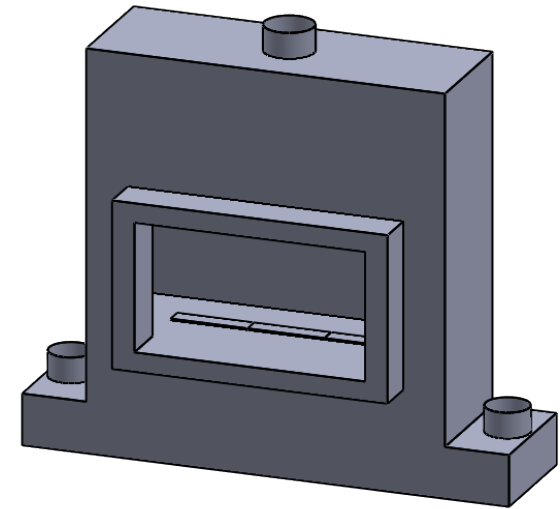

C320
COOL-Pack
Dual Side Intake

**PRELIMINARY
DRAWING ONLY**

EXAMPLE CONFIGURATION	UNLESS OTHERWISE SPECIFIED	DATE
MONTIGO COMMERCIAL FIREPLACES ARE CUSTOM BUILT FOR EACH PROJECT. THIS DRAWING IS FOR REFERENCE ONLY. FLUE AND AIR INTAKE SIZES ARE SUBJECT TO CHANGE DEPENDING ON VENT RUN.	DIMENSIONS ARE IN INCHES TOLERANCES: FRACTIONAL $\pm 1/8"$	15/10/2020

MONTIGO
the art of **fireplaces**
www.montigo.com