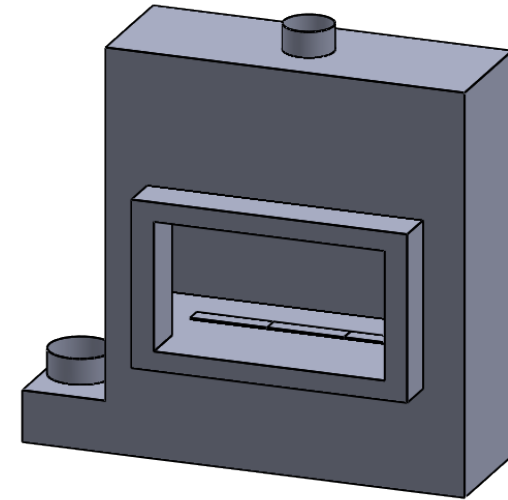

FLUE AND AIR INTAKE SIZES ARE SUBJECT TO CHANGE DEPENDING ON VENT RUN.

UNLESS OTHERWISE SPECIFIED

DIMENSIONS ARE IN INCHES
TOLERANCES: FRACTIONAL $\pm 1/8"$

DATE

15/10/2020

MONTIGO
the art of **fireplaces**

www.montigo.com

C320
 COOL-Pack
 One Side Left Intake

**PRELIMINARY
 DRAWING ONLY** 

EXAMPLE CONFIGURATION	UNLESS OTHERWISE SPECIFIED	DATE
MONTIGO COMMERCIAL FIREPLACES ARE CUSTOM BUILT FOR EACH PROJECT. THIS DRAWING IS FOR REFERENCE ONLY. FLUE AND AIR INTAKE SIZES ARE SUBJECT TO CHANGE DEPENDING ON VENT RUN.	DIMENSIONS ARE IN INCHES TOLERANCES: FRACTIONAL $\pm 1/8"$	15/10/2020