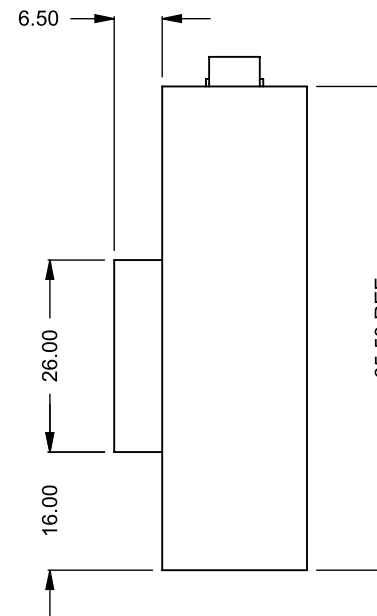

C320
COOL-Pack
Top Dual Side Intake

**PRELIMINARY
DRAWING ONLY**

EXAMPLE CONFIGURATION	UNLESS OTHERWISE SPECIFIED	DATE
MONTIGO COMMERCIAL FIREPLACES ARE CUSTOM BUILT FOR EACH PROJECT. THIS DRAWING IS FOR REFERENCE ONLY. FLUE AND AIR INTAKE SIZES ARE SUBJECT TO CHANGE DEPENDING ON VENT RUN.	DIMENSIONS ARE IN INCHES TOLERANCES: FRACTIONAL $\pm 1/8"$	15/10/2020

MONTIGO
the art of **fireplaces**
www.montigo.com