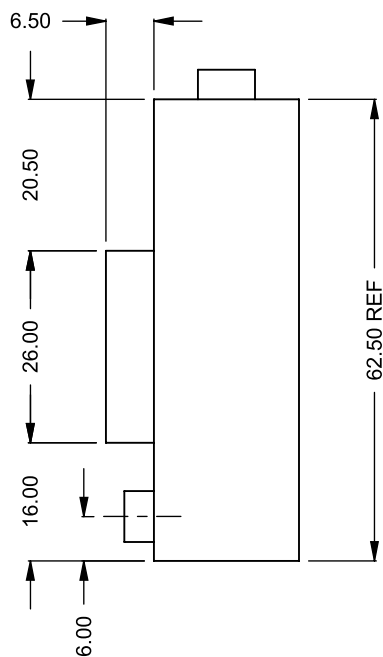

C320
COOL-Pack
Front Intake

**PRELIMINARY
DRAWING ONLY**

EXAMPLE CONFIGURATION	UNLESS OTHERWISE SPECIFIED	DATE
MONTIGO COMMERCIAL FIREPLACES ARE CUSTOM BUILT FOR EACH PROJECT. THIS DRAWING IS FOR REFERENCE ONLY. FLUE AND AIR INTAKE SIZES ARE SUBJECT TO CHANGE DEPENDING ON VENT RUN.	DIMENSIONS ARE IN INCHES TOLERANCES: FRACTIONAL $\pm 1/8"$	15/10/2020

MONTIGO
the art of **fireplaces**
www.montigo.com