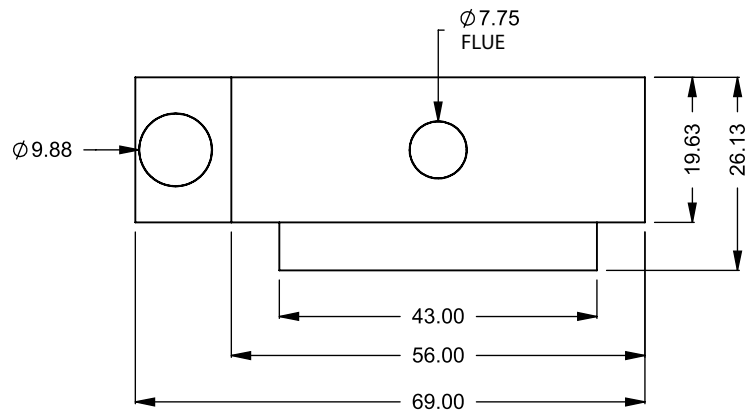

C320
COOL-Pack
One Side Left Intake

**PRELIMINARY
DRAWING ONLY**

EXAMPLE CONFIGURATION	UNLESS OTHERWISE SPECIFIED	DATE
MONTIGO COMMERCIAL FIREPLACES ARE CUSTOM BUILT FOR EACH PROJECT. THIS DRAWING IS FOR REFERENCE ONLY. FLUE AND AIR INTAKE SIZES ARE SUBJECT TO CHANGE DEPENDING ON VENT RUN.	DIMENSIONS ARE IN INCHES TOLERANCES: FRACTIONAL $\pm 1/8"$	15/10/2020

MONTIGO
the art of fireplaces®
www.montigo.com