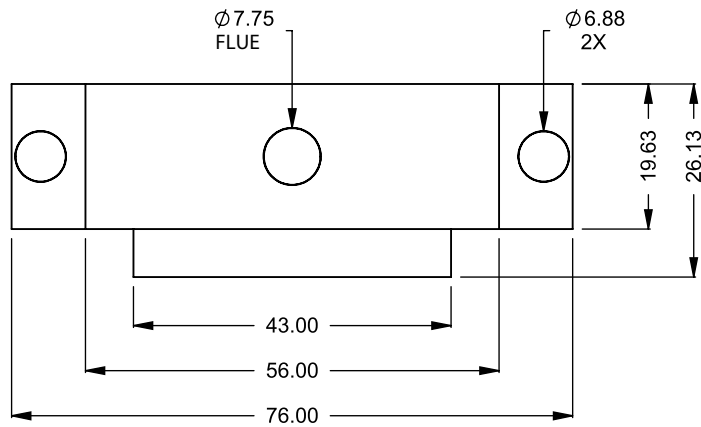

C320
COOL-Pack
Dual Side Intake

**PRELIMINARY
DRAWING ONLY**

EXAMPLE CONFIGURATION	UNLESS OTHERWISE SPECIFIED	DATE
MONTIGO COMMERCIAL FIREPLACES ARE CUSTOM BUILT FOR EACH PROJECT. THIS DRAWING IS FOR REFERENCE ONLY. FLUE AND AIR INTAKE SIZES ARE SUBJECT TO CHANGE DEPENDING ON VENT RUN.	DIMENSIONS ARE IN INCHES TOLERANCES: FRACTIONAL $\pm 1/8"$	15/10/2020

MONTIGO
the art of **fireplaces**
www.montigo.com