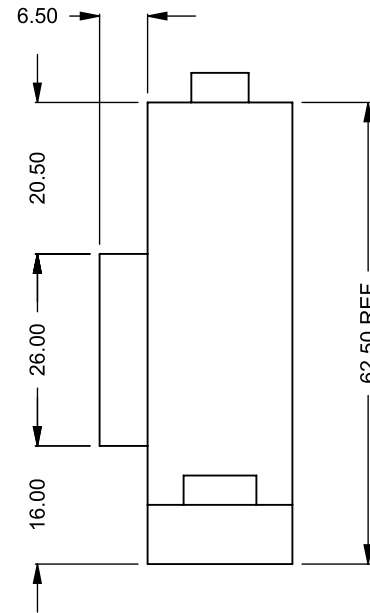

C320
COOL-Pack
One Side Right Intake

**PRELIMINARY
DRAWING ONLY**

EXAMPLE CONFIGURATION	UNLESS OTHERWISE SPECIFIED	DATE
MONTIGO COMMERCIAL FIREPLACES ARE CUSTOM BUILT FOR EACH PROJECT. THIS DRAWING IS FOR REFERENCE ONLY. FLUE AND AIR INTAKE SIZES ARE SUBJECT TO CHANGE DEPENDING ON VENT RUN.	DIMENSIONS ARE IN INCHES TOLERANCES: FRACTIONAL $\pm 1/8"$	15/10/2020

MONTIGO
the art of **fireplaces**
www.montigo.com