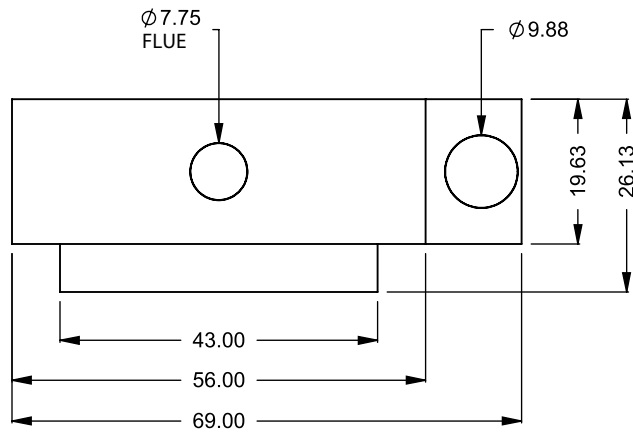

C320
COOL-Pack
One Side Right Intake

**PRELIMINARY
DRAWING ONLY**

EXAMPLE CONFIGURATION	UNLESS OTHERWISE SPECIFIED	DATE
MONTIGO COMMERCIAL FIREPLACES ARE CUSTOM BUILT FOR EACH PROJECT. THIS DRAWING IS FOR REFERENCE ONLY. FLUE AND AIR INTAKE SIZES ARE SUBJECT TO CHANGE DEPENDING ON VENT RUN.	DIMENSIONS ARE IN INCHES TOLERANCES: FRACTIONAL $\pm 1/8"$	15/10/2020

MONTIGO
the art of **fireplaces**
www.montigo.com