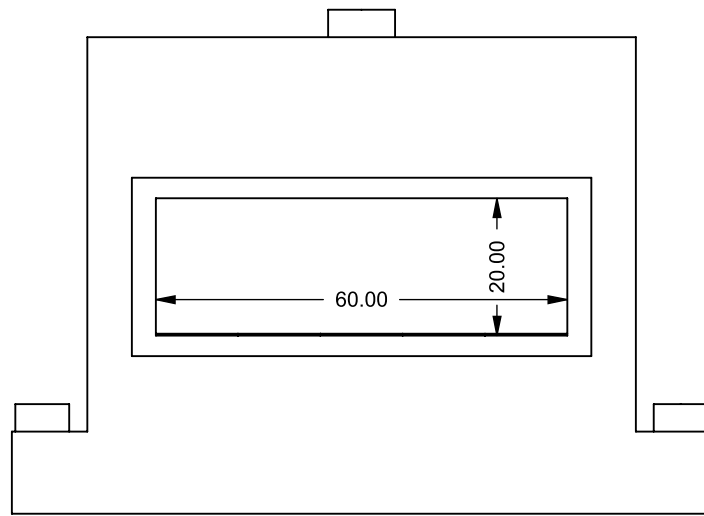

C520
Power COOL-Pack
Dual Side Intake

**PRELIMINARY
DRAWING ONLY**

EXAMPLE CONFIGURATION

MONTIGO COMMERCIAL FIREPLACES ARE CUSTOM BUILT FOR EACH PROJECT. THIS DRAWING IS FOR REFERENCE ONLY.

FLUE AND AIR INTAKE SIZES ARE SUBJECT TO CHANGE DEPENDING ON VENT RUN.

UNLESS OTHERWISE SPECIFIED

DIMENSIONS ARE IN INCHES
TOLERANCES: FRACTIONAL $\pm 1/8"$

DATE

15/10/2020

MONTIGO
the art of **fireplaces**

www.montigo.com