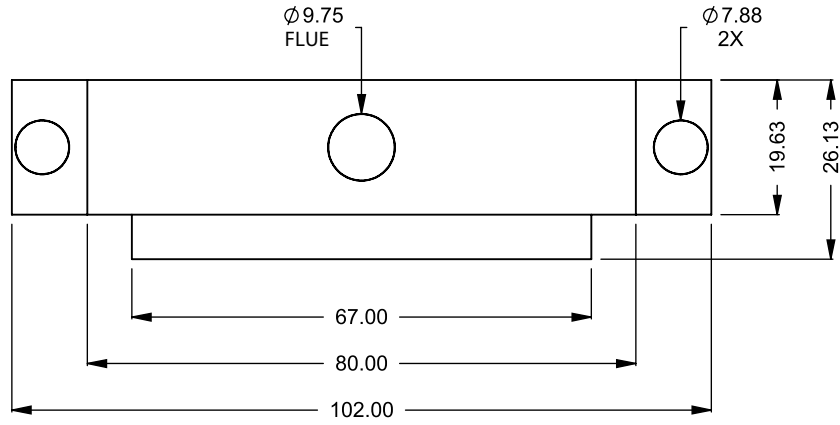

C520
Power COOL-Pack
Dual Side Intake

**PRELIMINARY
DRAWING ONLY**

EXAMPLE CONFIGURATION

MONTIGO COMMERCIAL FIREPLACES ARE CUSTOM BUILT FOR EACH PROJECT. THIS DRAWING IS FOR REFERENCE ONLY.

FLUE AND AIR INTAKE SIZES ARE SUBJECT TO CHANGE DEPENDING ON VENT RUN.

UNLESS OTHERWISE SPECIFIED

DIMENSIONS ARE IN INCHES
TOLERANCES: FRACTIONAL $\pm 1/8"$

DATE

15/10/2020

MONTIGO
the art of **fireplaces**

www.montigo.com