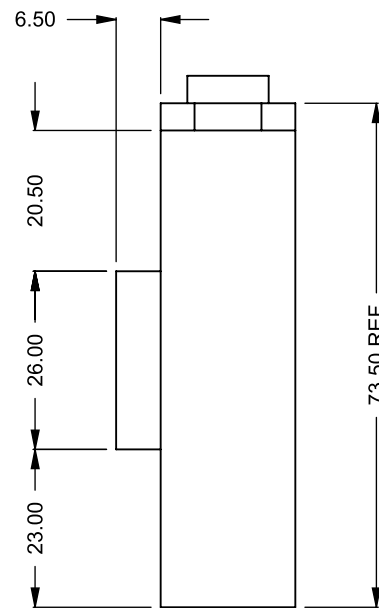

C520
Power COOL-Pack
Top One Side Left Intake

**PRELIMINARY
DRAWING ONLY**

EXAMPLE CONFIGURATION	UNLESS OTHERWISE SPECIFIED	DATE
MONTIGO COMMERCIAL FIREPLACES ARE CUSTOM BUILT FOR EACH PROJECT. THIS DRAWING IS FOR REFERENCE ONLY. FLUE AND AIR INTAKE SIZES ARE SUBJECT TO CHANGE DEPENDING ON VENT RUN.	DIMENSIONS ARE IN INCHES TOLERANCES: FRACTIONAL $\pm 1/8"$	15/10/2020

MONTIGO
the art of **fireplaces**
www.montigo.com