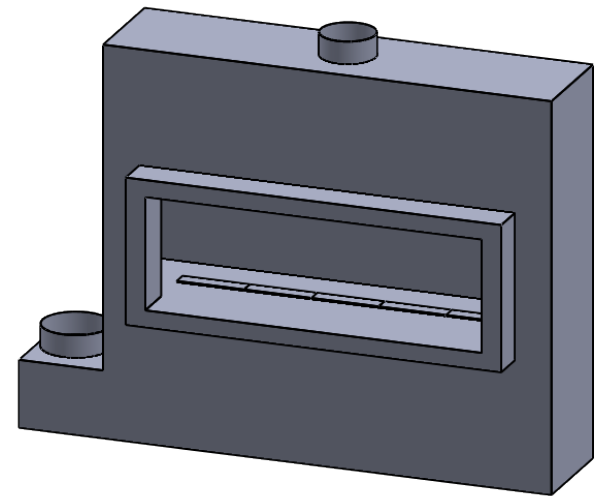

MONTIGO
the art of **fireplaces**
www.montigo.com

C520
Power COOL-Pack
Rear Intake

**PRELIMINARY
DRAWING ONLY** 

EXAMPLE CONFIGURATION	UNLESS OTHERWISE SPECIFIED	DATE
<p>MONTIGO COMMERCIAL FIREPLACES ARE CUSTOM BUILT FOR EACH PROJECT. THIS DRAWING IS FOR REFERENCE ONLY.</p> <p>FLUE AND AIR INTAKE SIZES ARE SUBJECT TO CHANGE DEPENDING ON VENT RUN.</p>	<p>DIMENSIONS ARE IN INCHES TOLERANCES: FRACTIONAL $\pm 1/8"$</p>	<p>15/10/2020</p>

MONTIGO
the art of **fireplaces**
www.montigo.com

C520
 Power COOL-Pack
 One Side Left Intake

**PRELIMINARY
 DRAWING ONLY** 

EXAMPLE CONFIGURATION	UNLESS OTHERWISE SPECIFIED	DATE
MONTIGO COMMERCIAL FIREPLACES ARE CUSTOM BUILT FOR EACH PROJECT. THIS DRAWING IS FOR REFERENCE ONLY. FLUE AND AIR INTAKE SIZES ARE SUBJECT TO CHANGE DEPENDING ON VENT RUN.	DIMENSIONS ARE IN INCHES TOLERANCES: FRACTIONAL $\pm 1/8"$	15/10/2020