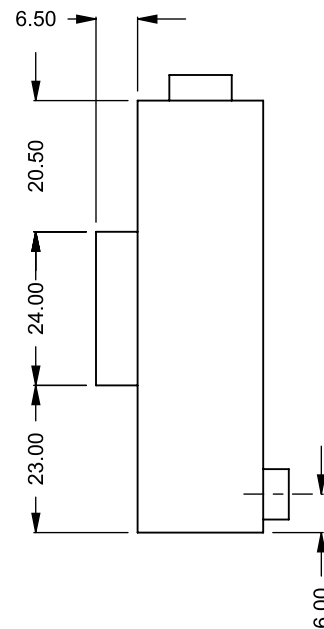

C520
Power COOL-Pack
Rear Intake

**PRELIMINARY
DRAWING ONLY**

EXAMPLE CONFIGURATION	UNLESS OTHERWISE SPECIFIED	DATE
MONTIGO COMMERCIAL FIREPLACES ARE CUSTOM BUILT FOR EACH PROJECT. THIS DRAWING IS FOR REFERENCE ONLY. FLUE AND AIR INTAKE SIZES ARE SUBJECT TO CHANGE DEPENDING ON VENT RUN.	DIMENSIONS ARE IN INCHES TOLERANCES: FRACTIONAL $\pm 1/8"$	15/10/2020

MONTIGO
the art of **fireplaces**
www.montigo.com