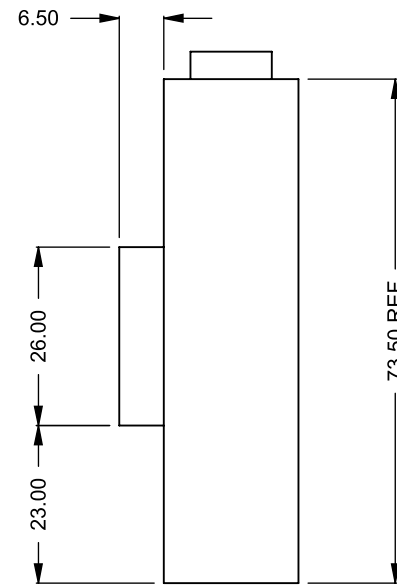

C520
Power COOL-Pack
Top One Side Right Intake

**PRELIMINARY
DRAWING ONLY**

EXAMPLE CONFIGURATION	UNLESS OTHERWISE SPECIFIED	DATE
MONTIGO COMMERCIAL FIREPLACES ARE CUSTOM BUILT FOR EACH PROJECT. THIS DRAWING IS FOR REFERENCE ONLY. FLUE AND AIR INTAKE SIZES ARE SUBJECT TO CHANGE DEPENDING ON VENT RUN.	DIMENSIONS ARE IN INCHES TOLERANCES: FRACTIONAL ± 1/8"	15/10/2020

MONTIGO
the art of **fireplaces**
www.montigo.com