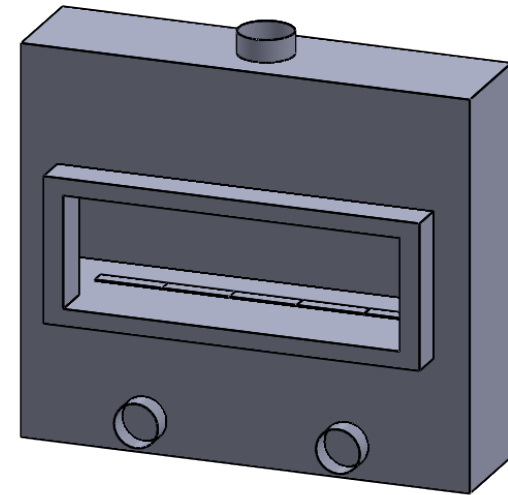

C520
Power COOL-Pack
Bottom Intake

MONTIGO
the art of **fireplaces**
www.montigo.com

C520
Power COOL-Pack
Front Intake

**PRELIMINARY
DRAWING ONLY** 

EXAMPLE CONFIGURATION	UNLESS OTHERWISE SPECIFIED	DATE
<p>MONTIGO COMMERCIAL FIREPLACES ARE CUSTOM BUILT FOR EACH PROJECT. THIS DRAWING IS FOR REFERENCE ONLY.</p> <p>FLUE AND AIR INTAKE SIZES ARE SUBJECT TO CHANGE DEPENDING ON VENT RUN.</p>	<p>DIMENSIONS ARE IN INCHES TOLERANCES: FRACTIONAL $\pm 1/8"$</p>	<p>15/10/2020</p>