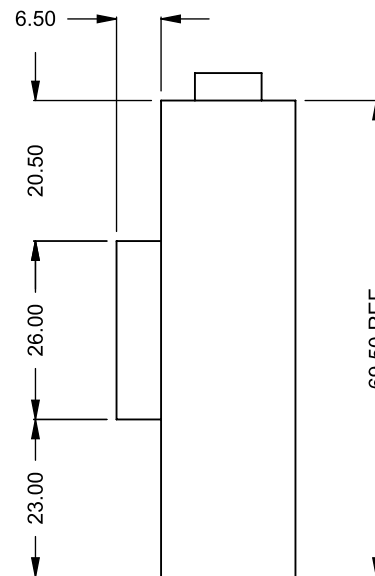

MONTIGO
the art of **fireplaces**
www.montigo.com

C520
 Power COOL-Pack
 One Side Left Intake

**PRELIMINARY
 DRAWING ONLY** 

EXAMPLE CONFIGURATION	UNLESS OTHERWISE SPECIFIED	DATE
MONTIGO COMMERCIAL FIREPLACES ARE CUSTOM BUILT FOR EACH PROJECT. THIS DRAWING IS FOR REFERENCE ONLY. FLUE AND AIR INTAKE SIZES ARE SUBJECT TO CHANGE DEPENDING ON VENT RUN.	DIMENSIONS ARE IN INCHES TOLERANCES: FRACTIONAL $\pm 1/8"$	15/10/2020