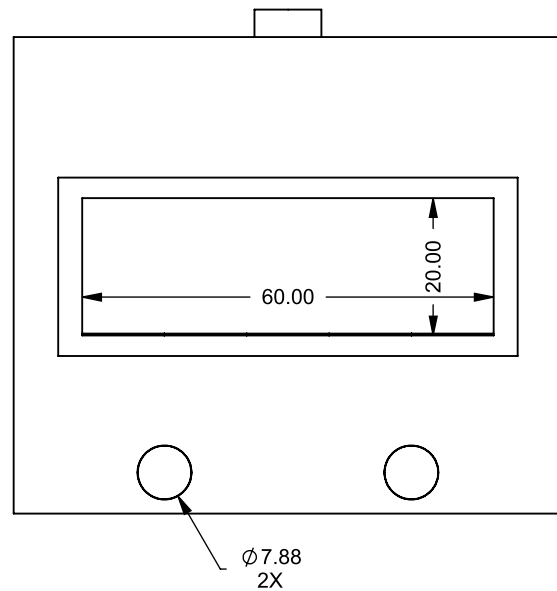

C520
Power COOL-Pack
Bottom Intake

MONTIGO
the art of **fireplaces**
www.montigo.com

C520
Power COOL-Pack
Front Intake

**PRELIMINARY
DRAWING ONLY** 

EXAMPLE CONFIGURATION	UNLESS OTHERWISE SPECIFIED	DATE
<p>MONTIGO COMMERCIAL FIREPLACES ARE CUSTOM BUILT FOR EACH PROJECT. THIS DRAWING IS FOR REFERENCE ONLY.</p> <p>FLUE AND AIR INTAKE SIZES ARE SUBJECT TO CHANGE DEPENDING ON VENT RUN.</p>	<p>DIMENSIONS ARE IN INCHES TOLERANCES: FRACTIONAL $\pm 1/8"$</p>	<p>15/10/2020</p>