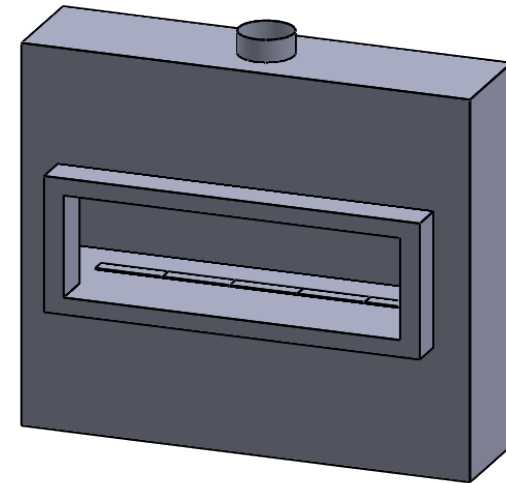

C520
Power COOL-Pack
Rear Intake

**PRELIMINARY
DRAWING ONLY**

EXAMPLE CONFIGURATION	UNLESS OTHERWISE SPECIFIED	DATE
MONTIGO COMMERCIAL FIREPLACES ARE CUSTOM BUILT FOR EACH PROJECT. THIS DRAWING IS FOR REFERENCE ONLY. FLUE AND AIR INTAKE SIZES ARE SUBJECT TO CHANGE DEPENDING ON VENT RUN.	DIMENSIONS ARE IN INCHES TOLERANCES: FRACTIONAL $\pm 1/8"$	15/10/2020

MONTIGO
the art of **fireplaces**
www.montigo.com