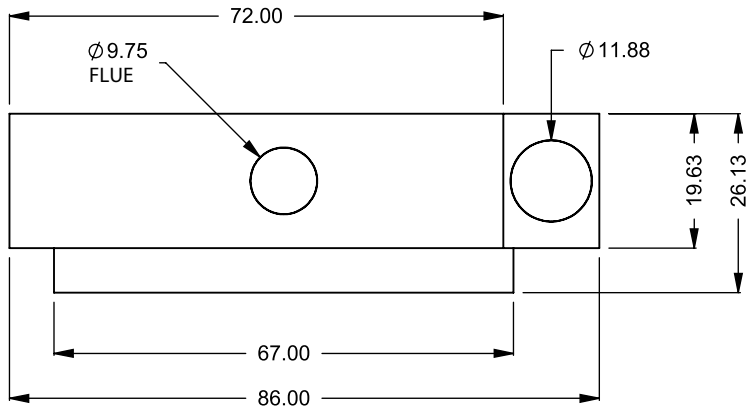

C520
Power COOL-Pack
Top One Side Right Intake

**PRELIMINARY
DRAWING ONLY**

EXAMPLE CONFIGURATION	UNLESS OTHERWISE SPECIFIED	DATE
MONTIGO COMMERCIAL FIREPLACES ARE CUSTOM BUILT FOR EACH PROJECT. THIS DRAWING IS FOR REFERENCE ONLY. FLUE AND AIR INTAKE SIZES ARE SUBJECT TO CHANGE DEPENDING ON VENT RUN.	DIMENSIONS ARE IN INCHES TOLERANCES: FRACTIONAL ± 1/8"	15/10/2020

MONTIGO
the art of **fireplaces**
www.montigo.com