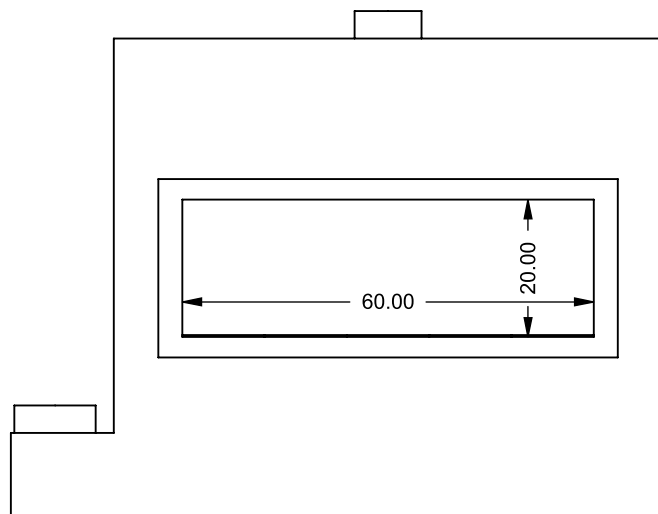

MONTIGO
the art of **fireplaces**
www.montigo.com

C520
 Power COOL-Pack
 One Side Left Intake

**PRELIMINARY
 DRAWING ONLY** 

EXAMPLE CONFIGURATION	UNLESS OTHERWISE SPECIFIED	DATE
MONTIGO COMMERCIAL FIREPLACES ARE CUSTOM BUILT FOR EACH PROJECT. THIS DRAWING IS FOR REFERENCE ONLY. FLUE AND AIR INTAKE SIZES ARE SUBJECT TO CHANGE DEPENDING ON VENT RUN.	DIMENSIONS ARE IN INCHES TOLERANCES: FRACTIONAL $\pm 1/8"$	15/10/2020