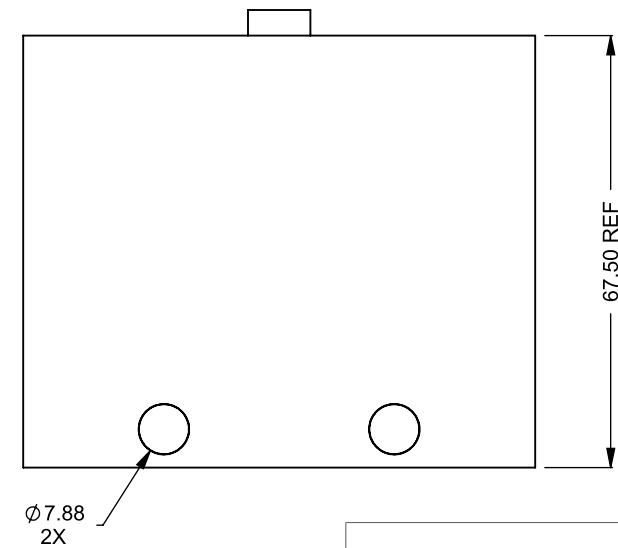

C520
Power COOL-Pack
Rear Intake

**PRELIMINARY
DRAWING ONLY**

EXAMPLE CONFIGURATION	UNLESS OTHERWISE SPECIFIED	DATE
MONTIGO COMMERCIAL FIREPLACES ARE CUSTOM BUILT FOR EACH PROJECT. THIS DRAWING IS FOR REFERENCE ONLY. FLUE AND AIR INTAKE SIZES ARE SUBJECT TO CHANGE DEPENDING ON VENT RUN.	DIMENSIONS ARE IN INCHES TOLERANCES: FRACTIONAL $\pm 1/8"$	15/10/2020

MONTIGO
the art of **fireplaces**
www.montigo.com