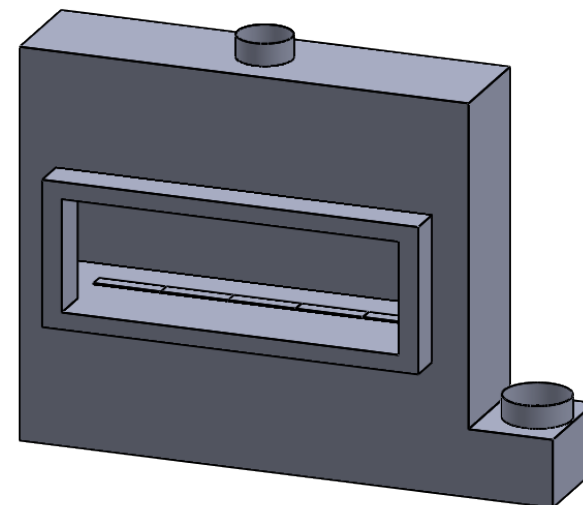

MONTIGO
the art of **fireplaces**
www.montigo.com

C520
 Power COOL-Pack
 One Side Left Intake

**PRELIMINARY
 DRAWING ONLY** 

EXAMPLE CONFIGURATION	UNLESS OTHERWISE SPECIFIED	DATE
MONTIGO COMMERCIAL FIREPLACES ARE CUSTOM BUILT FOR EACH PROJECT. THIS DRAWING IS FOR REFERENCE ONLY. FLUE AND AIR INTAKE SIZES ARE SUBJECT TO CHANGE DEPENDING ON VENT RUN.	DIMENSIONS ARE IN INCHES TOLERANCES: FRACTIONAL $\pm 1/8"$	15/10/2020

MONTIGO
 the art of **fireplaces**
 www.montigo.com

C520
 Power COOL-Pack
 One Side Right Intake

**PRELIMINARY
 DRAWING ONLY** 

EXAMPLE CONFIGURATION	UNLESS OTHERWISE SPECIFIED	DATE
MONTIGO COMMERCIAL FIREPLACES ARE CUSTOM BUILT FOR EACH PROJECT. THIS DRAWING IS FOR REFERENCE ONLY. FLUE AND AIR INTAKE SIZES ARE SUBJECT TO CHANGE DEPENDING ON VENT RUN.	DIMENSIONS ARE IN INCHES TOLERANCES: FRACTIONAL $\pm 1/8"$	15/10/2020