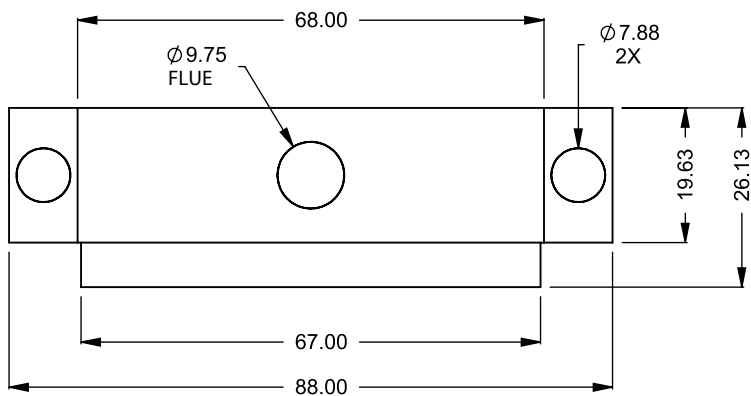

C520
Power COOL-Pack
Top Dual Side Intake

**PRELIMINARY
DRAWING ONLY**

EXAMPLE CONFIGURATION	UNLESS OTHERWISE SPECIFIED	DATE
MONTIGO COMMERCIAL FIREPLACES ARE CUSTOM BUILT FOR EACH PROJECT. THIS DRAWING IS FOR REFERENCE ONLY. FLUE AND AIR INTAKE SIZES ARE SUBJECT TO CHANGE DEPENDING ON VENT RUN.	DIMENSIONS ARE IN INCHES TOLERANCES: FRACTIONAL $\pm 1/8"$	15/10/2020

MONTIGO
the art of **fireplaces**
www.montigo.com