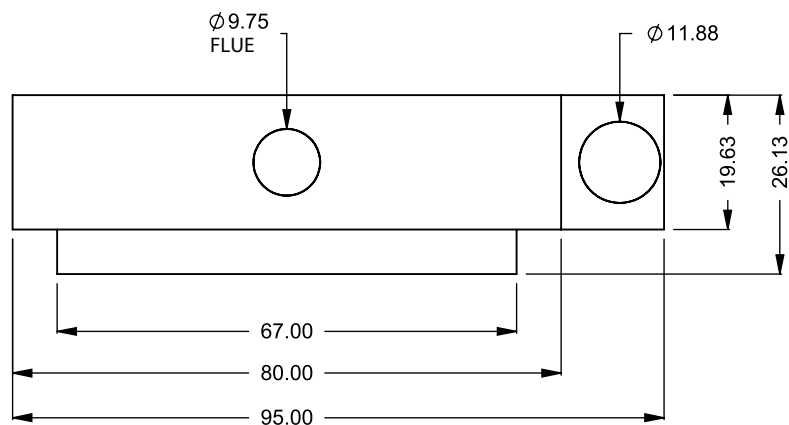

C520
Power COOL-Pack
One Side Right Intake

**PRELIMINARY
DRAWING ONLY**

EXAMPLE CONFIGURATION	UNLESS OTHERWISE SPECIFIED	DATE
MONTIGO COMMERCIAL FIREPLACES ARE CUSTOM BUILT FOR EACH PROJECT. THIS DRAWING IS FOR REFERENCE ONLY. FLUE AND AIR INTAKE SIZES ARE SUBJECT TO CHANGE DEPENDING ON VENT RUN.	DIMENSIONS ARE IN INCHES TOLERANCES: FRACTIONAL $\pm 1/8"$	15/10/2020

MONTIGO
the art of **fireplaces**
www.montigo.com