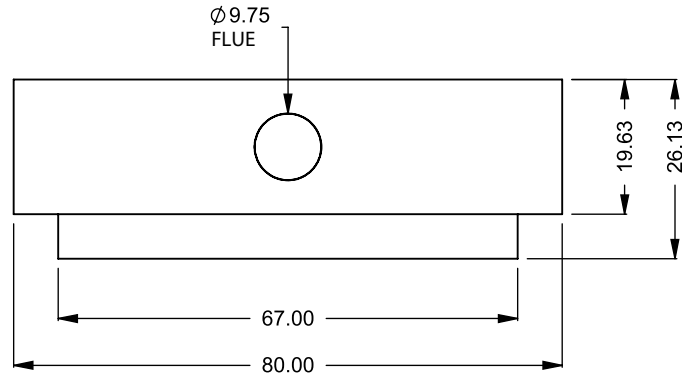

C520
Power COOL-Pack
Bottom Intake

MONTIGO
the art of **fireplaces**
www.montigo.com

C520
Power COOL-Pack
Front Intake

**PRELIMINARY
DRAWING ONLY** 

EXAMPLE CONFIGURATION	UNLESS OTHERWISE SPECIFIED	DATE
<p>MONTIGO COMMERCIAL FIREPLACES ARE CUSTOM BUILT FOR EACH PROJECT. THIS DRAWING IS FOR REFERENCE ONLY.</p> <p>FLUE AND AIR INTAKE SIZES ARE SUBJECT TO CHANGE DEPENDING ON VENT RUN.</p>	<p>DIMENSIONS ARE IN INCHES TOLERANCES: FRACTIONAL $\pm 1/8"$</p>	<p>15/10/2020</p>