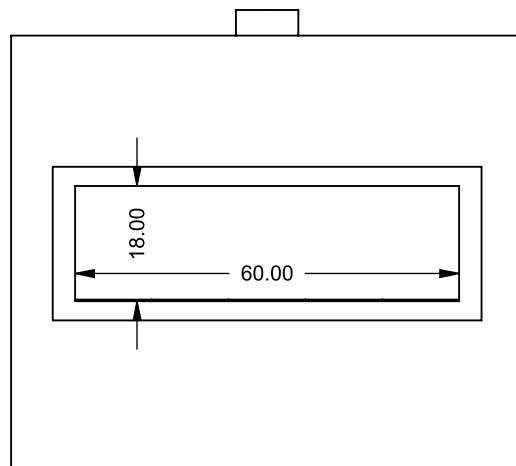

C520
Power COOL-Pack
Rear Intake

**PRELIMINARY
DRAWING ONLY**

EXAMPLE CONFIGURATION	UNLESS OTHERWISE SPECIFIED	DATE
MONTIGO COMMERCIAL FIREPLACES ARE CUSTOM BUILT FOR EACH PROJECT. THIS DRAWING IS FOR REFERENCE ONLY. FLUE AND AIR INTAKE SIZES ARE SUBJECT TO CHANGE DEPENDING ON VENT RUN.	DIMENSIONS ARE IN INCHES TOLERANCES: FRACTIONAL $\pm 1/8"$	15/10/2020

MONTIGO
the art of **fireplaces**
www.montigo.com