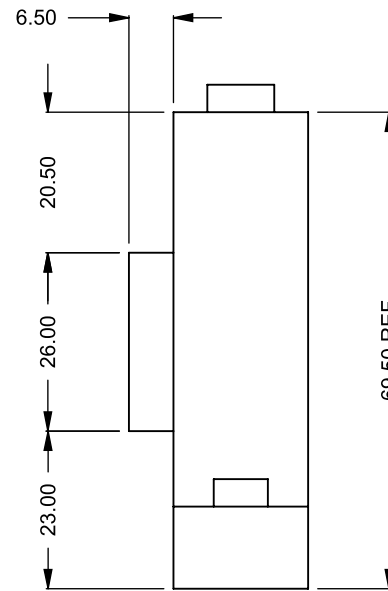

C520
Power COOL-Pack
Dual Side Intake

**PRELIMINARY
DRAWING ONLY**

EXAMPLE CONFIGURATION

MONTIGO COMMERCIAL FIREPLACES ARE CUSTOM BUILT FOR EACH PROJECT. THIS DRAWING IS FOR REFERENCE ONLY.

FLUE AND AIR INTAKE SIZES ARE SUBJECT TO CHANGE DEPENDING ON VENT RUN.

UNLESS OTHERWISE SPECIFIED

DIMENSIONS ARE IN INCHES
TOLERANCES: FRACTIONAL $\pm 1/8"$

DATE

15/10/2020

MONTIGO
the art of **fireplaces**

www.montigo.com