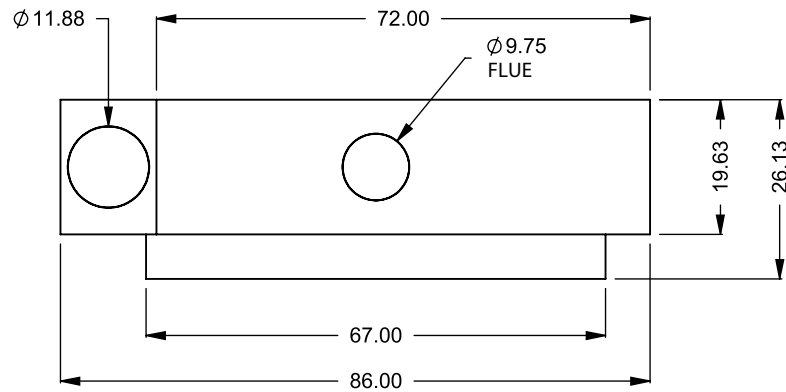

C520
Power COOL-Pack
Top One Side Left Intake

**PRELIMINARY
DRAWING ONLY**

EXAMPLE CONFIGURATION	UNLESS OTHERWISE SPECIFIED	DATE
MONTIGO COMMERCIAL FIREPLACES ARE CUSTOM BUILT FOR EACH PROJECT. THIS DRAWING IS FOR REFERENCE ONLY. FLUE AND AIR INTAKE SIZES ARE SUBJECT TO CHANGE DEPENDING ON VENT RUN.	DIMENSIONS ARE IN INCHES TOLERANCES: FRACTIONAL $\pm 1/8"$	15/10/2020

MONTIGO
the art of **fireplaces**
www.montigo.com