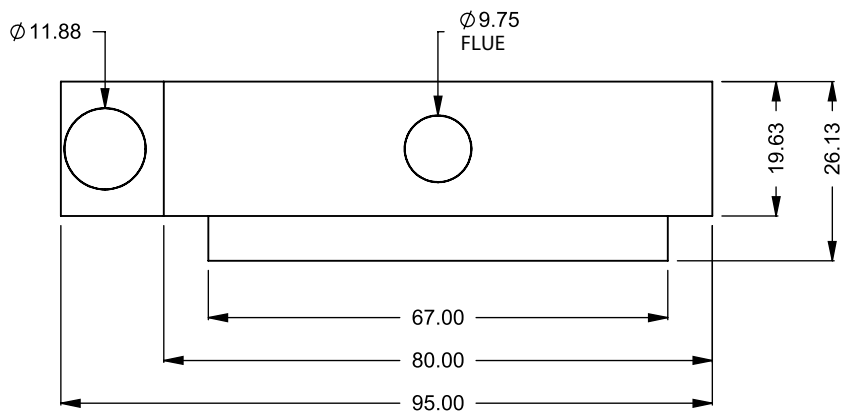

MONTIGO
the art of **fireplaces**
www.montigo.com

C520
 Power COOL-Pack
 One Side Left Intake

**PRELIMINARY
 DRAWING ONLY** 

EXAMPLE CONFIGURATION	UNLESS OTHERWISE SPECIFIED	DATE
MONTIGO COMMERCIAL FIREPLACES ARE CUSTOM BUILT FOR EACH PROJECT. THIS DRAWING IS FOR REFERENCE ONLY. FLUE AND AIR INTAKE SIZES ARE SUBJECT TO CHANGE DEPENDING ON VENT RUN.	DIMENSIONS ARE IN INCHES TOLERANCES: FRACTIONAL $\pm 1/8"$	15/10/2020