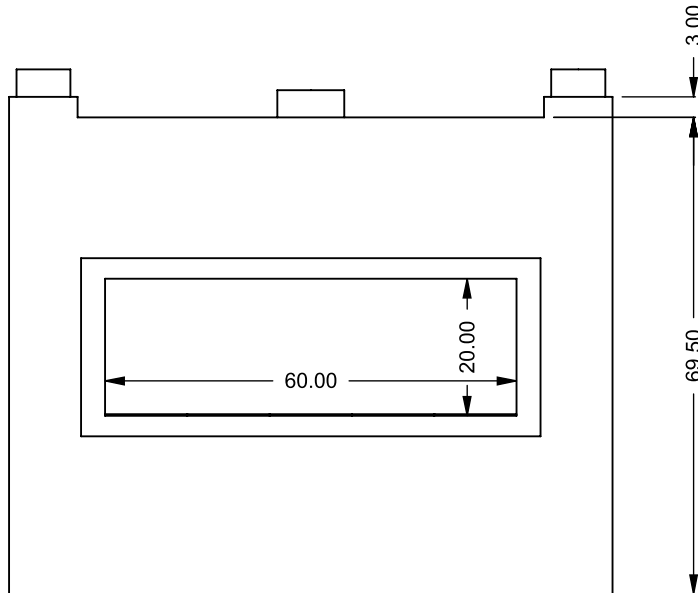

C520
Power COOL-Pack
Top Dual Side Intake

**PRELIMINARY
DRAWING ONLY**

EXAMPLE CONFIGURATION	UNLESS OTHERWISE SPECIFIED	DATE
MONTIGO COMMERCIAL FIREPLACES ARE CUSTOM BUILT FOR EACH PROJECT. THIS DRAWING IS FOR REFERENCE ONLY. FLUE AND AIR INTAKE SIZES ARE SUBJECT TO CHANGE DEPENDING ON VENT RUN.	DIMENSIONS ARE IN INCHES TOLERANCES: FRACTIONAL $\pm 1/8"$	15/10/2020

MONTIGO
the art of **fireplaces**
www.montigo.com