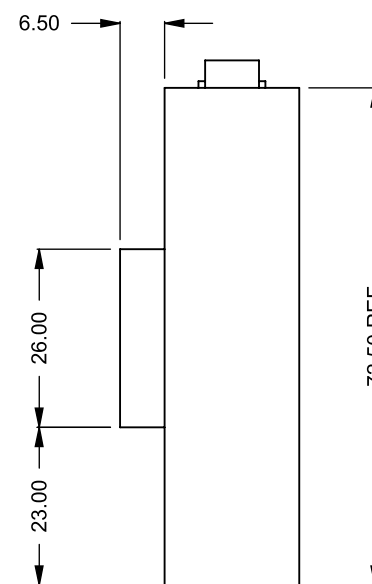

C520
Power COOL-Pack
Top Dual Side Intake

**PRELIMINARY
DRAWING ONLY**

EXAMPLE CONFIGURATION	UNLESS OTHERWISE SPECIFIED	DATE
MONTIGO COMMERCIAL FIREPLACES ARE CUSTOM BUILT FOR EACH PROJECT. THIS DRAWING IS FOR REFERENCE ONLY. FLUE AND AIR INTAKE SIZES ARE SUBJECT TO CHANGE DEPENDING ON VENT RUN.	DIMENSIONS ARE IN INCHES TOLERANCES: FRACTIONAL $\pm 1/8"$	15/10/2020

MONTIGO
the art of **fireplaces**
www.montigo.com