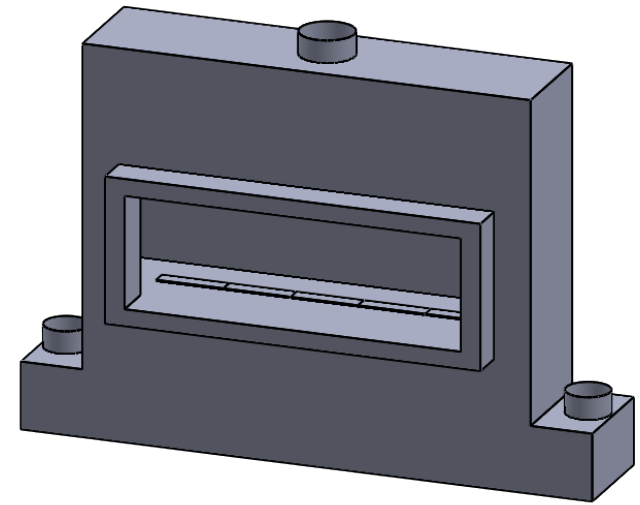

C520
Power COOL-Pack
Dual Side Intake

**PRELIMINARY
DRAWING ONLY**

EXAMPLE CONFIGURATION

MONTIGO COMMERCIAL FIREPLACES ARE CUSTOM BUILT FOR EACH PROJECT. THIS DRAWING IS FOR REFERENCE ONLY.

FLUE AND AIR INTAKE SIZES ARE SUBJECT TO CHANGE DEPENDING ON VENT RUN.

UNLESS OTHERWISE SPECIFIED

DIMENSIONS ARE IN INCHES
TOLERANCES: FRACTIONAL $\pm 1/8"$

DATE

15/10/2020

MONTIGO
the art of **fireplaces**

www.montigo.com