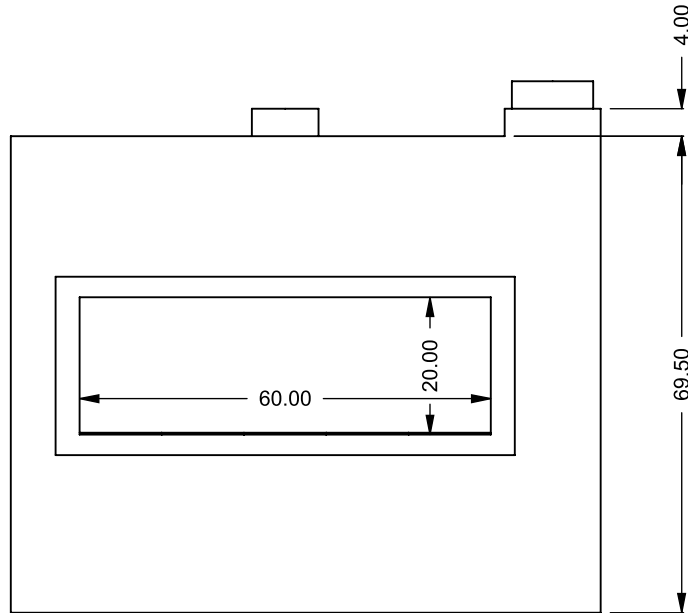

C520
Power COOL-Pack
Top One Side Right Intake

**PRELIMINARY
DRAWING ONLY**

EXAMPLE CONFIGURATION	UNLESS OTHERWISE SPECIFIED	DATE
MONTIGO COMMERCIAL FIREPLACES ARE CUSTOM BUILT FOR EACH PROJECT. THIS DRAWING IS FOR REFERENCE ONLY. FLUE AND AIR INTAKE SIZES ARE SUBJECT TO CHANGE DEPENDING ON VENT RUN.	DIMENSIONS ARE IN INCHES TOLERANCES: FRACTIONAL ± 1/8"	15/10/2020

MONTIGO
the art of **fireplaces**
www.montigo.com