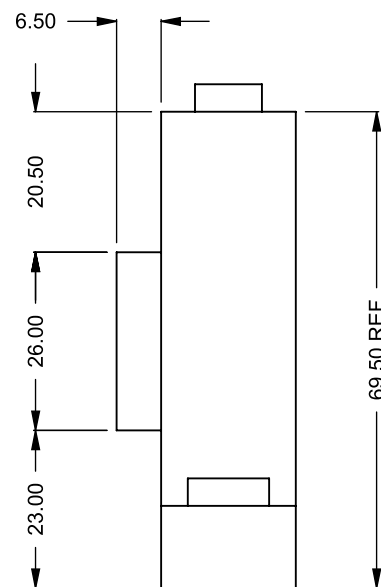

C520
Power COOL-Pack
One Side Right Intake

**PRELIMINARY
DRAWING ONLY**

EXAMPLE CONFIGURATION	UNLESS OTHERWISE SPECIFIED	DATE
MONTIGO COMMERCIAL FIREPLACES ARE CUSTOM BUILT FOR EACH PROJECT. THIS DRAWING IS FOR REFERENCE ONLY. FLUE AND AIR INTAKE SIZES ARE SUBJECT TO CHANGE DEPENDING ON VENT RUN.	DIMENSIONS ARE IN INCHES TOLERANCES: FRACTIONAL $\pm 1/8"$	15/10/2020

MONTIGO
the art of **fireplaces**
www.montigo.com