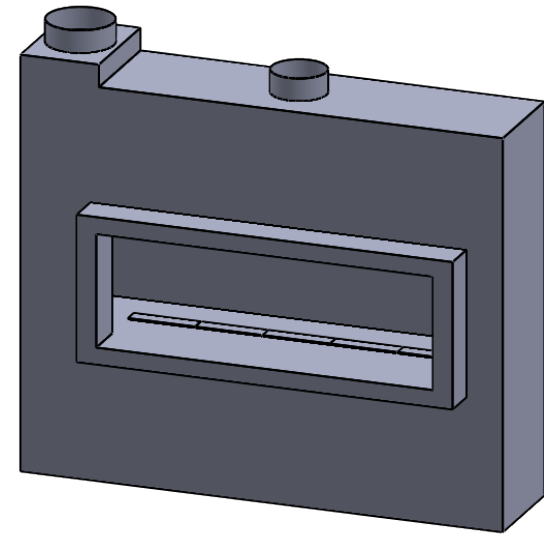

C520
Power COOL-Pack
Top One Side Left Intake

**PRELIMINARY
DRAWING ONLY**

EXAMPLE CONFIGURATION	UNLESS OTHERWISE SPECIFIED	DATE
MONTIGO COMMERCIAL FIREPLACES ARE CUSTOM BUILT FOR EACH PROJECT. THIS DRAWING IS FOR REFERENCE ONLY. FLUE AND AIR INTAKE SIZES ARE SUBJECT TO CHANGE DEPENDING ON VENT RUN.	DIMENSIONS ARE IN INCHES TOLERANCES: FRACTIONAL $\pm 1/8"$	15/10/2020

MONTIGO
the art of **fireplaces**
www.montigo.com