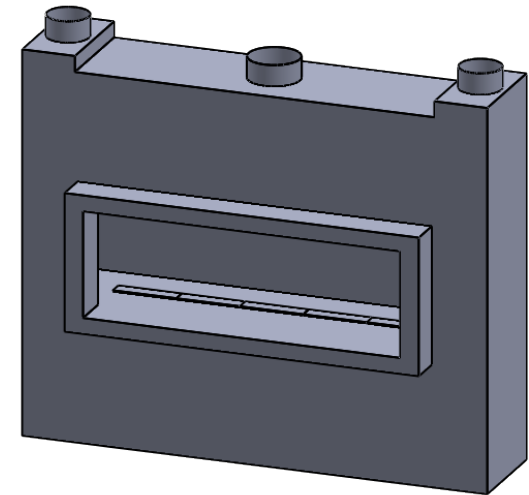

C520
Power COOL-Pack
Top Dual Side Intake

**PRELIMINARY
DRAWING ONLY**

EXAMPLE CONFIGURATION	UNLESS OTHERWISE SPECIFIED	DATE
MONTIGO COMMERCIAL FIREPLACES ARE CUSTOM BUILT FOR EACH PROJECT. THIS DRAWING IS FOR REFERENCE ONLY. FLUE AND AIR INTAKE SIZES ARE SUBJECT TO CHANGE DEPENDING ON VENT RUN.	DIMENSIONS ARE IN INCHES TOLERANCES: FRACTIONAL $\pm 1/8"$	15/10/2020

MONTIGO
the art of **fireplaces**
www.montigo.com