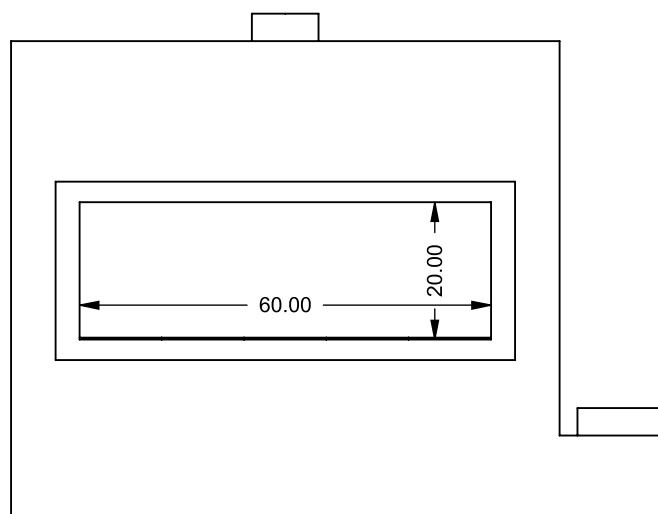

C520
Power COOL-Pack
One Side Right Intake

**PRELIMINARY
DRAWING ONLY**

EXAMPLE CONFIGURATION	UNLESS OTHERWISE SPECIFIED	DATE
MONTIGO COMMERCIAL FIREPLACES ARE CUSTOM BUILT FOR EACH PROJECT. THIS DRAWING IS FOR REFERENCE ONLY. FLUE AND AIR INTAKE SIZES ARE SUBJECT TO CHANGE DEPENDING ON VENT RUN.	DIMENSIONS ARE IN INCHES TOLERANCES: FRACTIONAL $\pm 1/8"$	15/10/2020

MONTIGO
the art of **fireplaces**
www.montigo.com