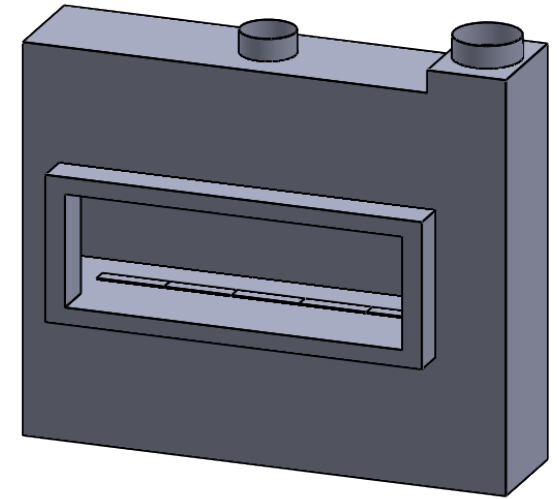

C520
Power COOL-Pack
Top One Side Right Intake

**PRELIMINARY
DRAWING ONLY**

EXAMPLE CONFIGURATION	UNLESS OTHERWISE SPECIFIED	DATE
MONTIGO COMMERCIAL FIREPLACES ARE CUSTOM BUILT FOR EACH PROJECT. THIS DRAWING IS FOR REFERENCE ONLY. FLUE AND AIR INTAKE SIZES ARE SUBJECT TO CHANGE DEPENDING ON VENT RUN.	DIMENSIONS ARE IN INCHES TOLERANCES: FRACTIONAL ± 1/8"	15/10/2020

MONTIGO
the art of **fireplaces**
www.montigo.com