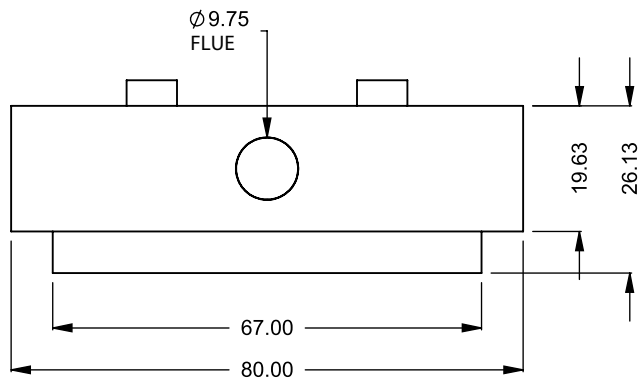

C520
Power COOL-Pack
Rear Intake

**PRELIMINARY
DRAWING ONLY**

EXAMPLE CONFIGURATION	UNLESS OTHERWISE SPECIFIED	DATE
MONTIGO COMMERCIAL FIREPLACES ARE CUSTOM BUILT FOR EACH PROJECT. THIS DRAWING IS FOR REFERENCE ONLY. FLUE AND AIR INTAKE SIZES ARE SUBJECT TO CHANGE DEPENDING ON VENT RUN.	DIMENSIONS ARE IN INCHES TOLERANCES: FRACTIONAL $\pm 1/8"$	15/10/2020

MONTIGO
the art of **fireplaces**
www.montigo.com