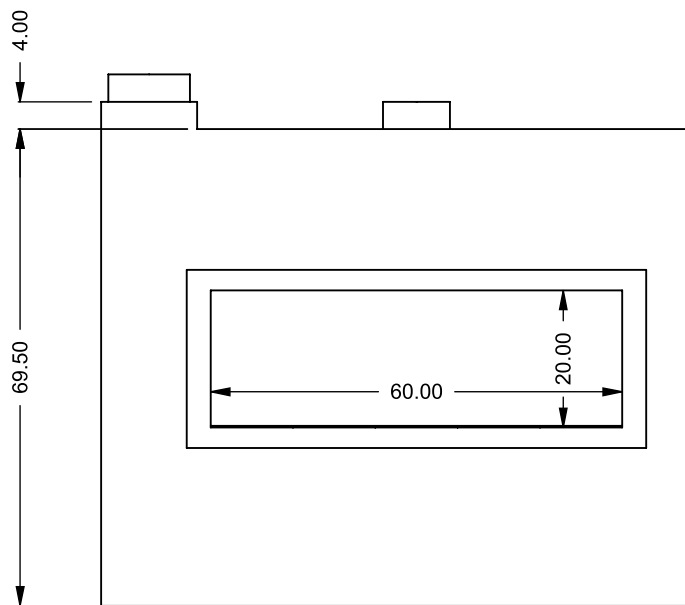

C520
Power COOL-Pack
Top One Side Left Intake

**PRELIMINARY
DRAWING ONLY**

EXAMPLE CONFIGURATION	UNLESS OTHERWISE SPECIFIED	DATE
MONTIGO COMMERCIAL FIREPLACES ARE CUSTOM BUILT FOR EACH PROJECT. THIS DRAWING IS FOR REFERENCE ONLY. FLUE AND AIR INTAKE SIZES ARE SUBJECT TO CHANGE DEPENDING ON VENT RUN.	DIMENSIONS ARE IN INCHES TOLERANCES: FRACTIONAL $\pm 1/8"$	15/10/2020

MONTIGO
the art of **fireplaces**
www.montigo.com