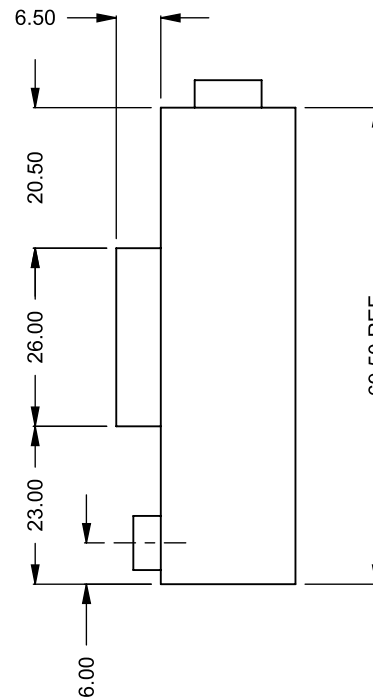

C520
Power COOL-Pack
Bottom Intake

MONTIGO
the art of **fireplaces**
www.montigo.com

C520
Power COOL-Pack
Front Intake

**PRELIMINARY
DRAWING ONLY** 

EXAMPLE CONFIGURATION	UNLESS OTHERWISE SPECIFIED	DATE
<p>MONTIGO COMMERCIAL FIREPLACES ARE CUSTOM BUILT FOR EACH PROJECT. THIS DRAWING IS FOR REFERENCE ONLY.</p> <p>FLUE AND AIR INTAKE SIZES ARE SUBJECT TO CHANGE DEPENDING ON VENT RUN.</p>	<p>DIMENSIONS ARE IN INCHES TOLERANCES: FRACTIONAL $\pm 1/8"$</p>	<p>15/10/2020</p>