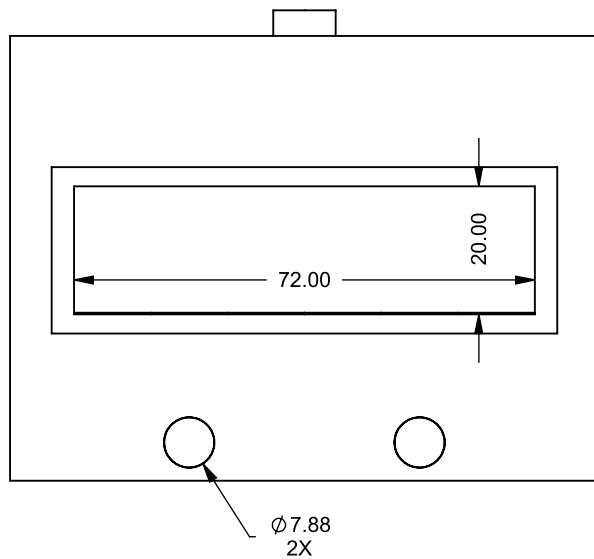

C620
Power COOL-Pack
Front Intake

**PRELIMINARY
DRAWING ONLY**

EXAMPLE CONFIGURATION

MONTIGO COMMERCIAL FIREPLACES ARE CUSTOM BUILT FOR EACH PROJECT. THIS DRAWING IS FOR REFERENCE ONLY.

FLUE AND AIR INTAKE SIZES ARE SUBJECT TO CHANGE DEPENDING ON VENT RUN.

UNLESS OTHERWISE SPECIFIED

DIMENSIONS ARE IN INCHES
TOLERANCES: FRACTIONAL $\pm 1/8"$

DATE

15/10/2020

MONTIGO
the art of **fireplaces**

www.montigo.com