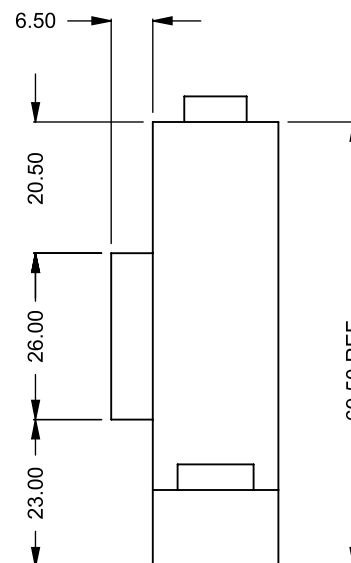

C620
Power COOL-Pack
One Side Right Intake

**PRELIMINARY
DRAWING ONLY**

EXAMPLE CONFIGURATION	UNLESS OTHERWISE SPECIFIED	DATE
MONTIGO COMMERCIAL FIREPLACES ARE CUSTOM BUILT FOR EACH PROJECT. THIS DRAWING IS FOR REFERENCE ONLY. FLUE AND AIR INTAKE SIZES ARE SUBJECT TO CHANGE DEPENDING ON VENT RUN.	DIMENSIONS ARE IN INCHES TOLERANCES: FRACTIONAL $\pm 1/8"$	15/10/2020

MONTIGO
the art of **fireplaces**
www.montigo.com