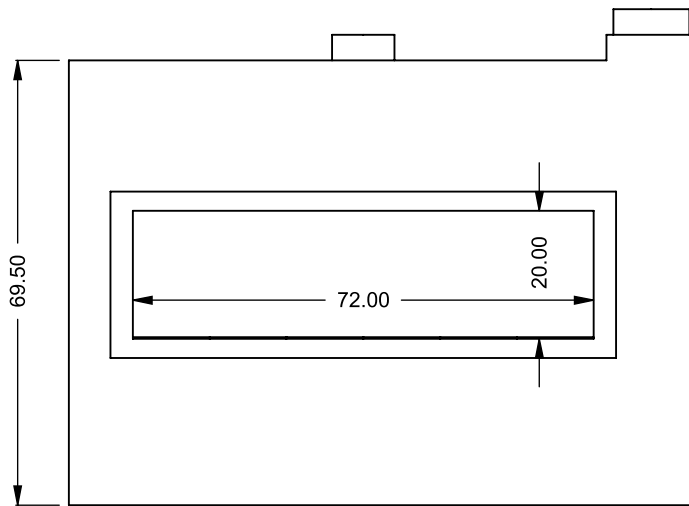

C620
Power COOL-Pack
Top One Side Right Intake

**PRELIMINARY
DRAWING ONLY**

EXAMPLE CONFIGURATION	UNLESS OTHERWISE SPECIFIED	DATE
MONTIGO COMMERCIAL FIREPLACES ARE CUSTOM BUILT FOR EACH PROJECT. THIS DRAWING IS FOR REFERENCE ONLY. FLUE AND AIR INTAKE SIZES ARE SUBJECT TO CHANGE DEPENDING ON VENT RUN.	DIMENSIONS ARE IN INCHES TOLERANCES: FRACTIONAL $\pm 1/8"$	15/10/2020

MONTIGO
the art of **fireplaces**
www.montigo.com