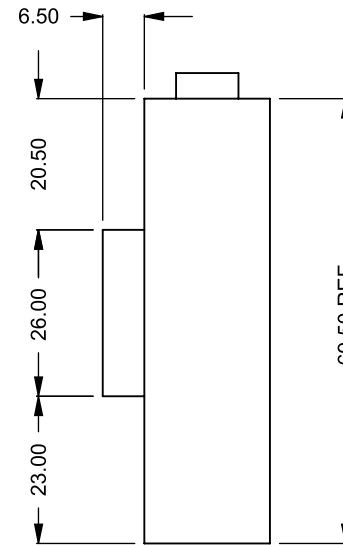

UNLESS OTHERWISE SPECIFIED

DIMENSIONS ARE IN INCHES
TOLERANCES: FRACTIONAL $\pm 1/8"$

DATE

15/10/2020

MONTIGO
the art of **fireplaces**

www.montigo.com

C620
 Power COOL-Pack
 One Side Left Intake

**PRELIMINARY
 DRAWING ONLY** 