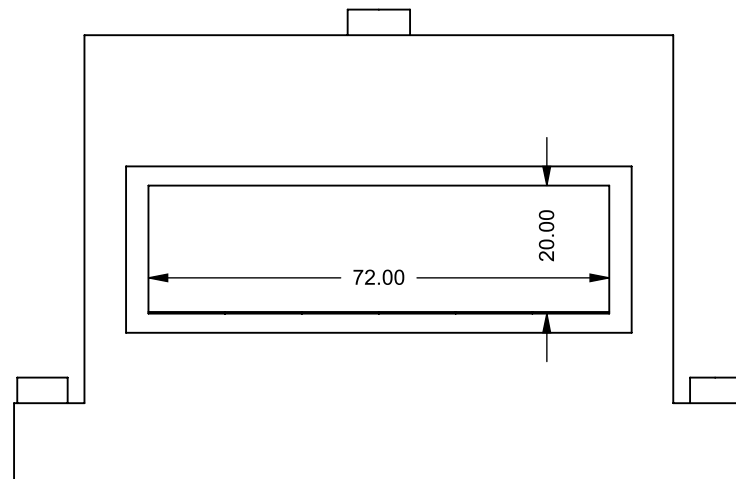

C620
Power COOL-Pack
Dual Side Intake

**PRELIMINARY
DRAWING ONLY**

EXAMPLE CONFIGURATION

MONTIGO COMMERCIAL FIREPLACES ARE CUSTOM BUILT FOR EACH PROJECT. THIS DRAWING IS FOR REFERENCE ONLY.

FLUE AND AIR INTAKE SIZES ARE SUBJECT TO CHANGE DEPENDING ON VENT RUN.

UNLESS OTHERWISE SPECIFIED

DIMENSIONS ARE IN INCHES
TOLERANCES: FRACTIONAL $\pm 1/8"$

DATE

15/10/2020

MONTIGO
the art of **fireplaces**
www.montigo.com