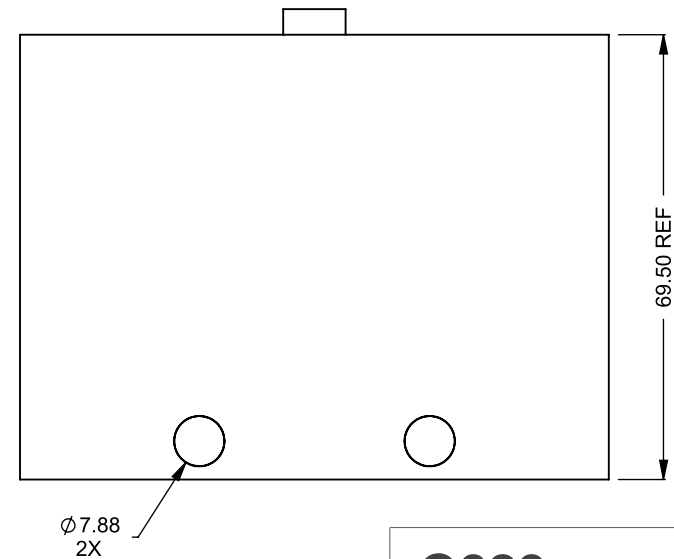

C620
Power COOL-Pack
Rear Intake

**PRELIMINARY
DRAWING ONLY**

EXAMPLE CONFIGURATION

MONTIGO COMMERCIAL FIREPLACES ARE CUSTOM BUILT FOR EACH PROJECT. THIS DRAWING IS FOR REFERENCE ONLY.

FLUE AND AIR INTAKE SIZES ARE SUBJECT TO CHANGE DEPENDING ON VENT RUN.

UNLESS OTHERWISE SPECIFIED

DIMENSIONS ARE IN INCHES
TOLERANCES: FRACTIONAL $\pm 1/8"$

DATE

15/10/2020

MONTIGO
the art of **fireplaces**

www.montigo.com