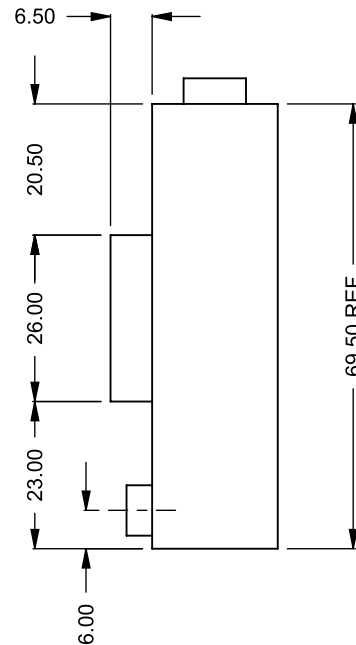

C620
Power COOL-Pack
Front Intake

**PRELIMINARY
DRAWING ONLY**

EXAMPLE CONFIGURATION

MONTIGO COMMERCIAL FIREPLACES ARE CUSTOM BUILT FOR EACH PROJECT. THIS DRAWING IS FOR REFERENCE ONLY.

FLUE AND AIR INTAKE SIZES ARE SUBJECT TO CHANGE DEPENDING ON VENT RUN.

UNLESS OTHERWISE SPECIFIED

DIMENSIONS ARE IN INCHES
TOLERANCES: FRACTIONAL $\pm 1/8"$

DATE

15/10/2020

MONTIGO
the art of **fireplaces**

www.montigo.com