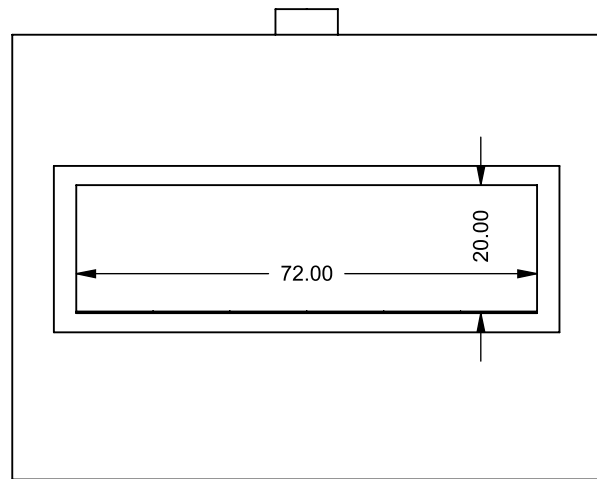

C620
Power COOL-Pack
Rear Intake

**PRELIMINARY
DRAWING ONLY**

EXAMPLE CONFIGURATION

MONTIGO COMMERCIAL FIREPLACES ARE CUSTOM BUILT FOR EACH PROJECT. THIS DRAWING IS FOR REFERENCE ONLY.

FLUE AND AIR INTAKE SIZES ARE SUBJECT TO CHANGE DEPENDING ON VENT RUN.

UNLESS OTHERWISE SPECIFIED

DIMENSIONS ARE IN INCHES
TOLERANCES: FRACTIONAL $\pm 1/8"$

DATE

15/10/2020

MONTIGO
the art of **fireplaces**

www.montigo.com