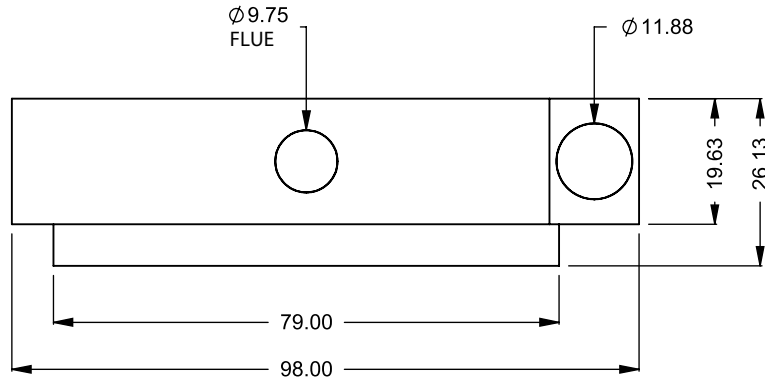

C620
Power COOL-Pack
Top One Side Right Intake

**PRELIMINARY
DRAWING ONLY**

EXAMPLE CONFIGURATION	UNLESS OTHERWISE SPECIFIED	DATE
MONTIGO COMMERCIAL FIREPLACES ARE CUSTOM BUILT FOR EACH PROJECT. THIS DRAWING IS FOR REFERENCE ONLY. FLUE AND AIR INTAKE SIZES ARE SUBJECT TO CHANGE DEPENDING ON VENT RUN.	DIMENSIONS ARE IN INCHES TOLERANCES: FRACTIONAL $\pm 1/8"$	15/10/2020

MONTIGO
the art of **fireplaces**
www.montigo.com