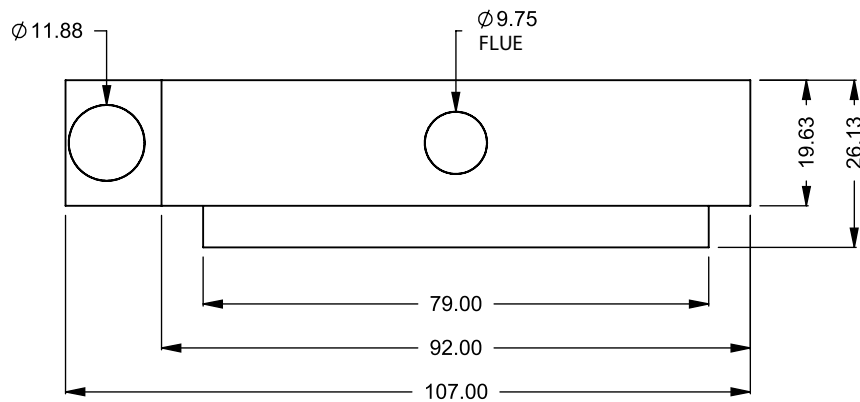

UNLESS OTHERWISE SPECIFIED

DIMENSIONS ARE IN INCHES
TOLERANCES: FRACTIONAL $\pm 1/8"$

DATE

15/10/2020

MONTIGO
the art of **fireplaces**

www.montigo.com

C620
 Power COOL-Pack
 One Side Left Intake

**PRELIMINARY
 DRAWING ONLY** 