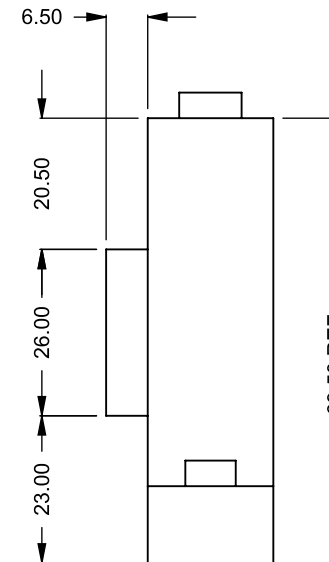

C620
Power COOL-Pack
Dual Side Intake

**PRELIMINARY
DRAWING ONLY**

EXAMPLE CONFIGURATION

MONTIGO COMMERCIAL FIREPLACES ARE CUSTOM BUILT FOR EACH PROJECT. THIS DRAWING IS FOR REFERENCE ONLY.

FLUE AND AIR INTAKE SIZES ARE SUBJECT TO CHANGE DEPENDING ON VENT RUN.

UNLESS OTHERWISE SPECIFIED

DIMENSIONS ARE IN INCHES
TOLERANCES: FRACTIONAL $\pm 1/8"$

DATE

15/10/2020

MONTIGO
the art of **fireplaces**
www.montigo.com