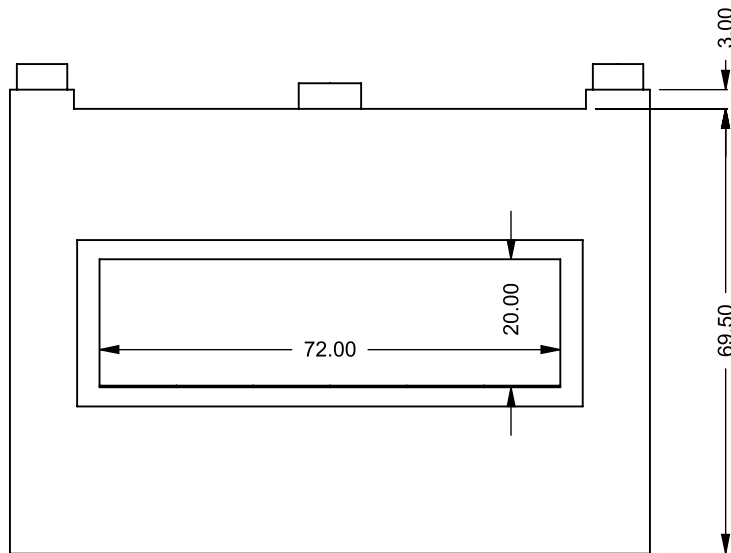

C620
Power COOL-Pack
Top Dual Side Intake

**PRELIMINARY
DRAWING ONLY**

EXAMPLE CONFIGURATION

MONTIGO COMMERCIAL FIREPLACES ARE CUSTOM BUILT FOR EACH PROJECT. THIS DRAWING IS FOR REFERENCE ONLY.

FLUE AND AIR INTAKE SIZES ARE SUBJECT TO CHANGE DEPENDING ON VENT RUN.

UNLESS OTHERWISE SPECIFIED

DIMENSIONS ARE IN INCHES
TOLERANCES: FRACTIONAL $\pm 1/8"$

DATE

15/10/2020

MONTIGO
the art of **fireplaces**

www.montigo.com