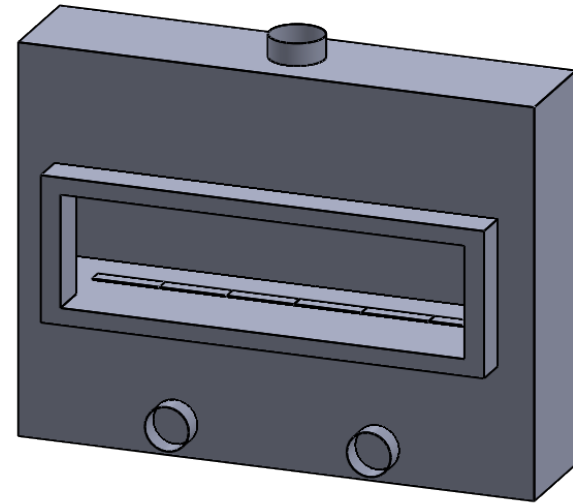

C620
Power COOL-Pack
Front Intake

**PRELIMINARY
DRAWING ONLY**

EXAMPLE CONFIGURATION

MONTIGO COMMERCIAL FIREPLACES ARE CUSTOM BUILT FOR EACH PROJECT. THIS DRAWING IS FOR REFERENCE ONLY.

FLUE AND AIR INTAKE SIZES ARE SUBJECT TO CHANGE DEPENDING ON VENT RUN.

UNLESS OTHERWISE SPECIFIED

DIMENSIONS ARE IN INCHES
TOLERANCES: FRACTIONAL $\pm 1/8"$

DATE

15/10/2020

MONTIGO
the art of **fireplaces**

www.montigo.com