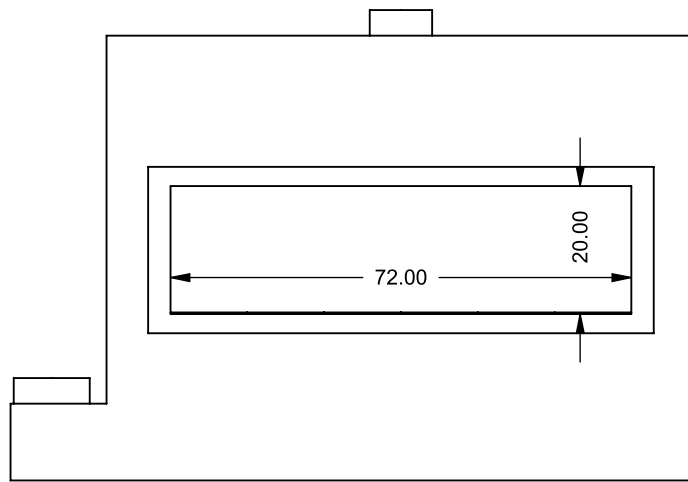

UNLESS OTHERWISE SPECIFIED

DIMENSIONS ARE IN INCHES
TOLERANCES: FRACTIONAL $\pm 1/8"$

DATE

15/10/2020

MONTIGO
the art of **fireplaces**

www.montigo.com

C620
 Power COOL-Pack
 One Side Left Intake

**PRELIMINARY
 DRAWING ONLY** 