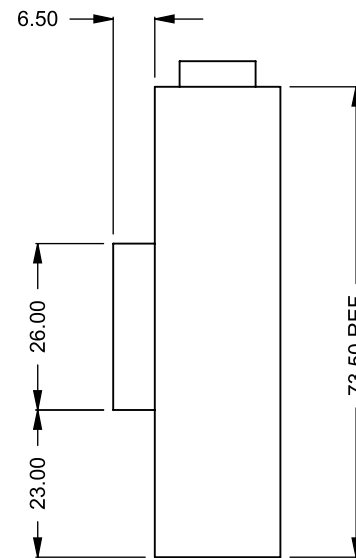

C620
Power COOL-Pack
Top One Side Right Intake

**PRELIMINARY
DRAWING ONLY**

EXAMPLE CONFIGURATION	UNLESS OTHERWISE SPECIFIED	DATE
MONTIGO COMMERCIAL FIREPLACES ARE CUSTOM BUILT FOR EACH PROJECT. THIS DRAWING IS FOR REFERENCE ONLY. FLUE AND AIR INTAKE SIZES ARE SUBJECT TO CHANGE DEPENDING ON VENT RUN.	DIMENSIONS ARE IN INCHES TOLERANCES: FRACTIONAL $\pm 1/8"$	15/10/2020

MONTIGO
the art of **fireplaces**
www.montigo.com