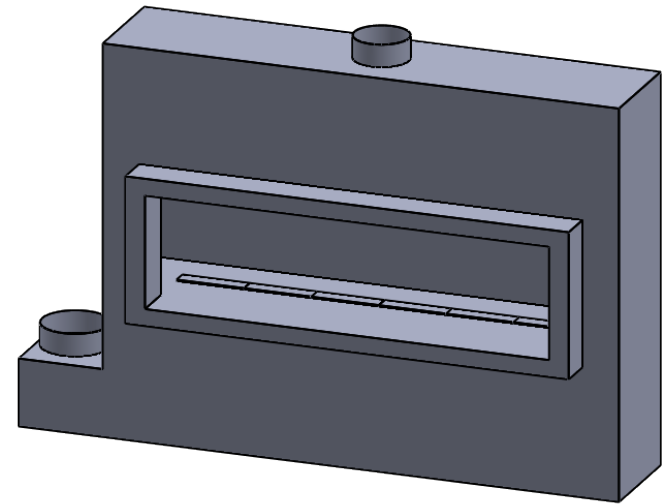

UNLESS OTHERWISE SPECIFIED

DIMENSIONS ARE IN INCHES
TOLERANCES: FRACTIONAL $\pm 1/8"$

DATE

15/10/2020

MONTIGO
the art of **fireplaces**

www.montigo.com

C620
 Power COOL-Pack
 One Side Left Intake

**PRELIMINARY
 DRAWING ONLY** 