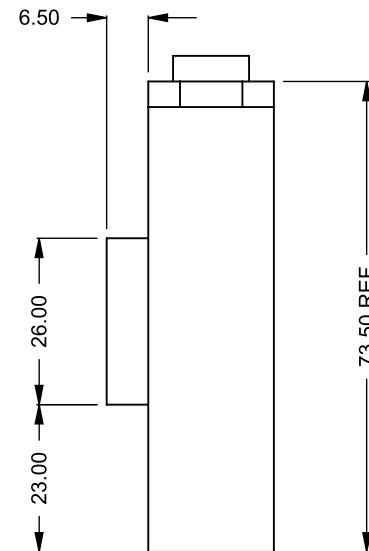

FLUE AND AIR INTAKE SIZES ARE SUBJECT TO CHANGE DEPENDING ON VENT RUN.

UNLESS OTHERWISE SPECIFIED

DIMENSIONS ARE IN INCHES
TOLERANCES: FRACTIONAL $\pm 1/8"$

DATE

15/10/2020

MONTIGO
the art of **fireplaces**
www.montigo.com