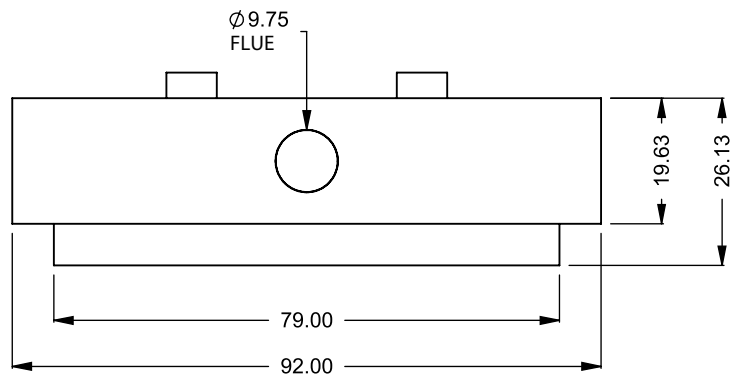

C620
Power COOL-Pack
Rear Intake

**PRELIMINARY
DRAWING ONLY**

EXAMPLE CONFIGURATION

MONTIGO COMMERCIAL FIREPLACES ARE CUSTOM BUILT FOR EACH PROJECT. THIS DRAWING IS FOR REFERENCE ONLY.

FLUE AND AIR INTAKE SIZES ARE SUBJECT TO CHANGE DEPENDING ON VENT RUN.

UNLESS OTHERWISE SPECIFIED

DIMENSIONS ARE IN INCHES
TOLERANCES: FRACTIONAL $\pm 1/8"$

DATE

15/10/2020

MONTIGO
the art of **fireplaces**

www.montigo.com