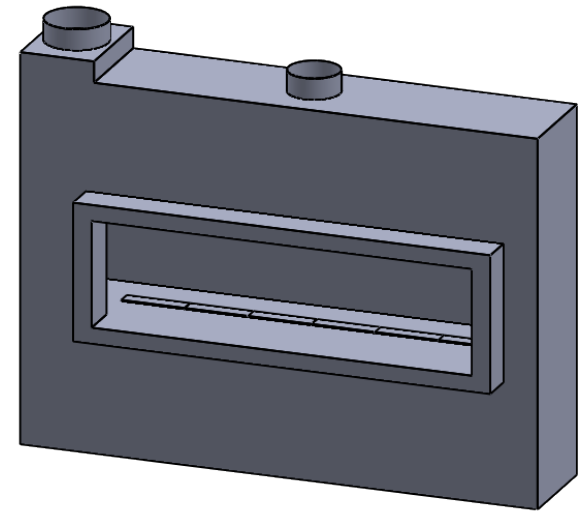

FLUE AND AIR INTAKE SIZES ARE SUBJECT TO CHANGE DEPENDING ON VENT RUN.

UNLESS OTHERWISE SPECIFIED

DIMENSIONS ARE IN INCHES
TOLERANCES: FRACTIONAL $\pm 1/8"$

DATE

15/10/2020

MONTIGO
the art of **fireplaces**
www.montigo.com