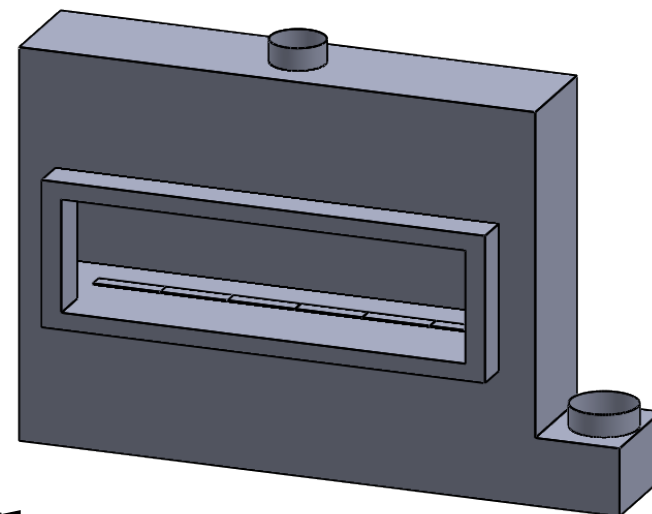

C620
Power COOL-Pack
One Side Right Intake

**PRELIMINARY
DRAWING ONLY**

EXAMPLE CONFIGURATION	UNLESS OTHERWISE SPECIFIED	DATE
MONTIGO COMMERCIAL FIREPLACES ARE CUSTOM BUILT FOR EACH PROJECT. THIS DRAWING IS FOR REFERENCE ONLY. FLUE AND AIR INTAKE SIZES ARE SUBJECT TO CHANGE DEPENDING ON VENT RUN.	DIMENSIONS ARE IN INCHES TOLERANCES: FRACTIONAL $\pm 1/8"$	15/10/2020

MONTIGO
the art of **fireplaces**
www.montigo.com