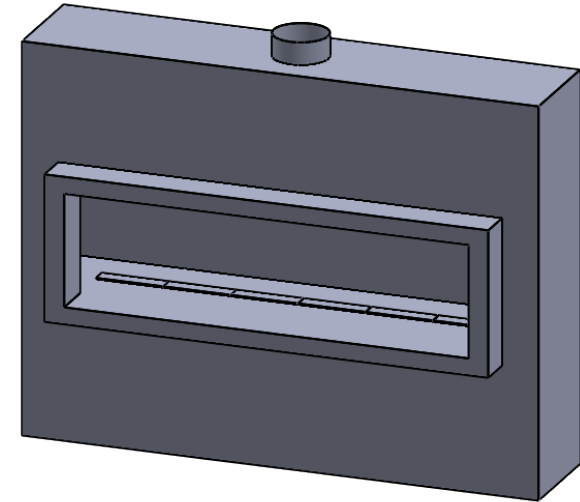

C620
Power COOL-Pack
Rear Intake

**PRELIMINARY
DRAWING ONLY**

EXAMPLE CONFIGURATION

MONTIGO COMMERCIAL FIREPLACES ARE CUSTOM BUILT FOR EACH PROJECT. THIS DRAWING IS FOR REFERENCE ONLY.

FLUE AND AIR INTAKE SIZES ARE SUBJECT TO CHANGE DEPENDING ON VENT RUN.

UNLESS OTHERWISE SPECIFIED

DIMENSIONS ARE IN INCHES
TOLERANCES: FRACTIONAL $\pm 1/8"$

DATE

15/10/2020

MONTIGO
the art of **fireplaces**

www.montigo.com