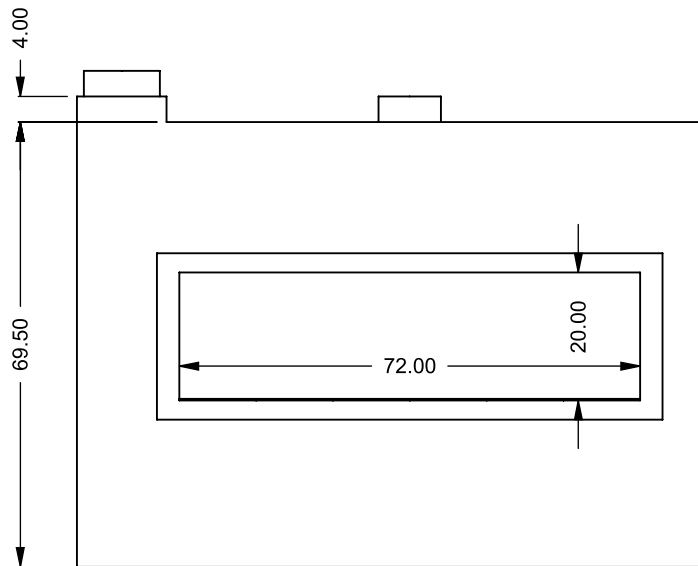

FLUE AND AIR INTAKE SIZES ARE SUBJECT TO CHANGE DEPENDING ON VENT RUN.

UNLESS OTHERWISE SPECIFIED

DIMENSIONS ARE IN INCHES
TOLERANCES: FRACTIONAL $\pm 1/8"$

DATE

15/10/2020

MONTIGO
the art of **fireplaces**
www.montigo.com