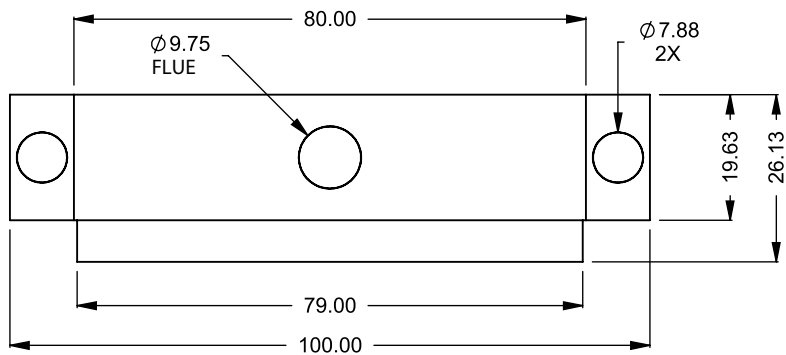

C620
Power COOL-Pack
Top Dual Side Intake

**PRELIMINARY
DRAWING ONLY**

EXAMPLE CONFIGURATION

MONTIGO COMMERCIAL FIREPLACES ARE CUSTOM BUILT FOR EACH PROJECT. THIS DRAWING IS FOR REFERENCE ONLY.

FLUE AND AIR INTAKE SIZES ARE SUBJECT TO CHANGE DEPENDING ON VENT RUN.

UNLESS OTHERWISE SPECIFIED

DIMENSIONS ARE IN INCHES
TOLERANCES: FRACTIONAL $\pm 1/8"$

DATE

15/10/2020

MONTIGO
the art of **fireplaces**

www.montigo.com