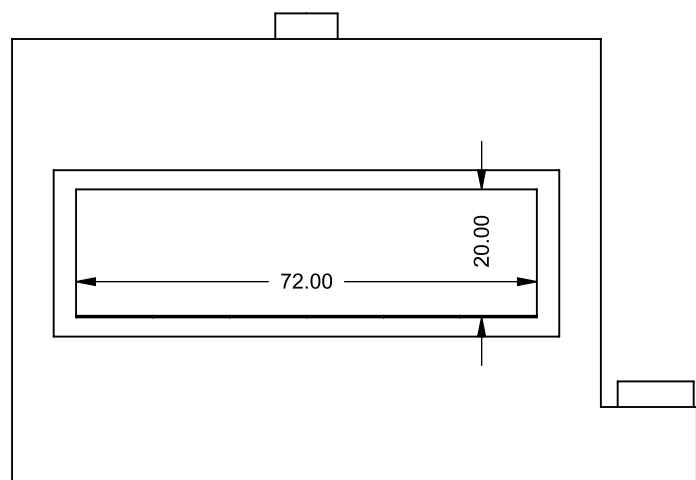

C620
Power COOL-Pack
One Side Right Intake

**PRELIMINARY
DRAWING ONLY**

EXAMPLE CONFIGURATION	UNLESS OTHERWISE SPECIFIED	DATE
MONTIGO COMMERCIAL FIREPLACES ARE CUSTOM BUILT FOR EACH PROJECT. THIS DRAWING IS FOR REFERENCE ONLY. FLUE AND AIR INTAKE SIZES ARE SUBJECT TO CHANGE DEPENDING ON VENT RUN.	DIMENSIONS ARE IN INCHES TOLERANCES: FRACTIONAL $\pm 1/8"$	15/10/2020

MONTIGO
the art of **fireplaces**
www.montigo.com