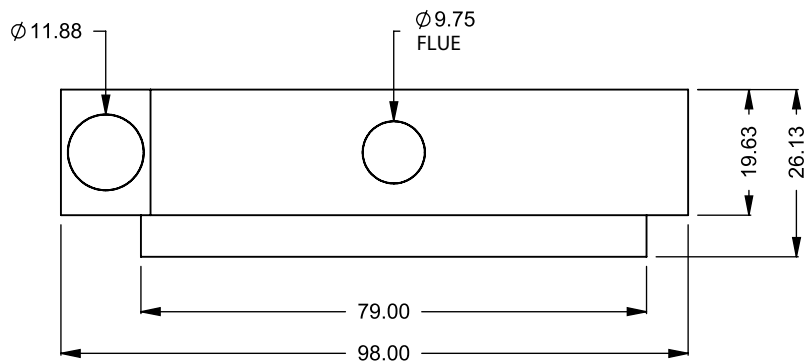

FLUE AND AIR INTAKE SIZES ARE SUBJECT TO CHANGE DEPENDING ON VENT RUN.

UNLESS OTHERWISE SPECIFIED

DIMENSIONS ARE IN INCHES
TOLERANCES: FRACTIONAL $\pm 1/8"$

DATE

15/10/2020

MONTIGO
the art of **fireplaces**
www.montigo.com