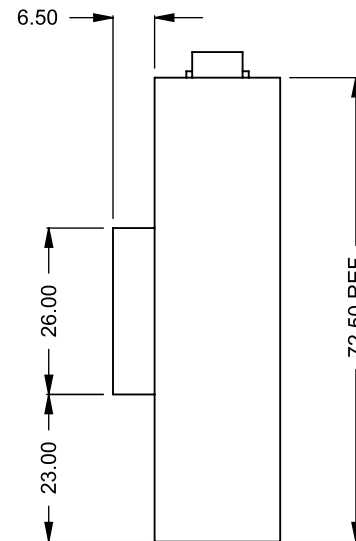

C620
Power COOL-Pack
Top Dual Side Intake

**PRELIMINARY
DRAWING ONLY**

EXAMPLE CONFIGURATION

MONTIGO COMMERCIAL FIREPLACES ARE CUSTOM BUILT FOR EACH PROJECT. THIS DRAWING IS FOR REFERENCE ONLY.

FLUE AND AIR INTAKE SIZES ARE SUBJECT TO CHANGE DEPENDING ON VENT RUN.

UNLESS OTHERWISE SPECIFIED

DIMENSIONS ARE IN INCHES
TOLERANCES: FRACTIONAL $\pm 1/8"$

DATE

15/10/2020

MONTIGO
the art of **fireplaces**

www.montigo.com