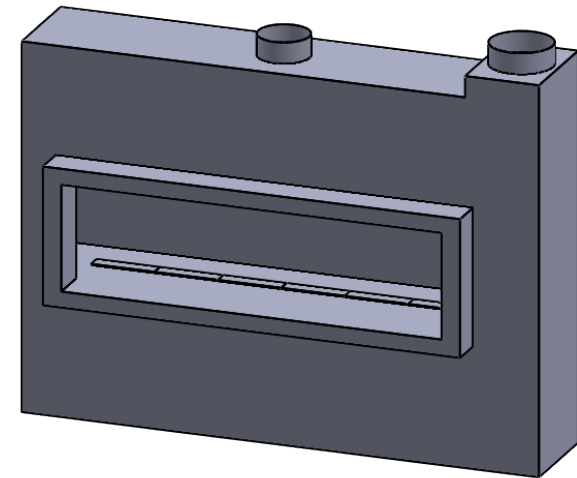

C620
Power COOL-Pack
Top One Side Right Intake

**PRELIMINARY
DRAWING ONLY**

EXAMPLE CONFIGURATION	UNLESS OTHERWISE SPECIFIED	DATE
MONTIGO COMMERCIAL FIREPLACES ARE CUSTOM BUILT FOR EACH PROJECT. THIS DRAWING IS FOR REFERENCE ONLY. FLUE AND AIR INTAKE SIZES ARE SUBJECT TO CHANGE DEPENDING ON VENT RUN.	DIMENSIONS ARE IN INCHES TOLERANCES: FRACTIONAL $\pm 1/8"$	15/10/2020

MONTIGO
the art of **fireplaces**
www.montigo.com