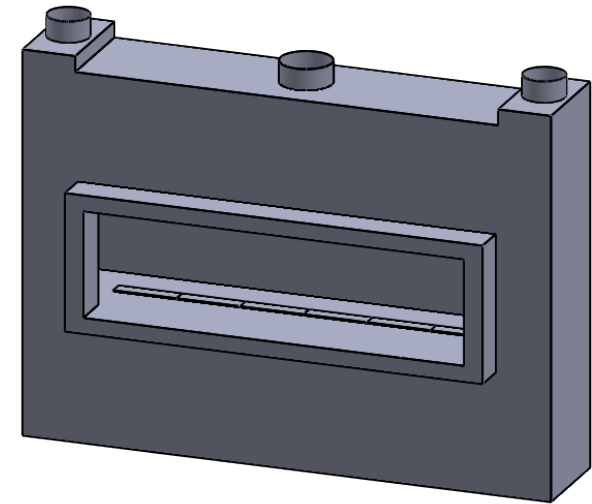

C620
Power COOL-Pack
Top Dual Side Intake

**PRELIMINARY
DRAWING ONLY**

EXAMPLE CONFIGURATION

MONTIGO COMMERCIAL FIREPLACES ARE CUSTOM BUILT FOR EACH PROJECT. THIS DRAWING IS FOR REFERENCE ONLY.

FLUE AND AIR INTAKE SIZES ARE SUBJECT TO CHANGE DEPENDING ON VENT RUN.

UNLESS OTHERWISE SPECIFIED

DIMENSIONS ARE IN INCHES
TOLERANCES: FRACTIONAL $\pm 1/8"$

DATE

15/10/2020

MONTIGO
the art of **fireplaces**

www.montigo.com