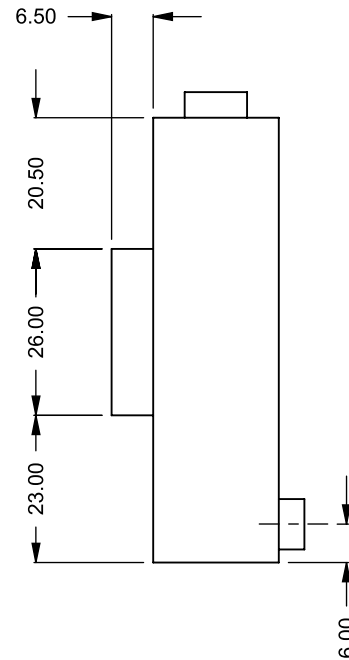

C620
Power COOL-Pack
Rear Intake

**PRELIMINARY
DRAWING ONLY**

EXAMPLE CONFIGURATION

MONTIGO COMMERCIAL FIREPLACES ARE CUSTOM BUILT FOR EACH PROJECT. THIS DRAWING IS FOR REFERENCE ONLY.

FLUE AND AIR INTAKE SIZES ARE SUBJECT TO CHANGE DEPENDING ON VENT RUN.

UNLESS OTHERWISE SPECIFIED

DIMENSIONS ARE IN INCHES
TOLERANCES: FRACTIONAL $\pm 1/8"$

DATE

15/10/2020

MONTIGO
the art of **fireplaces**

www.montigo.com