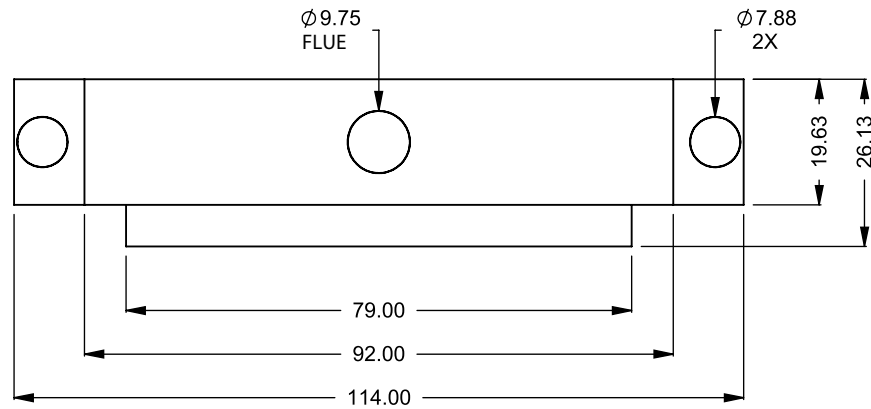

C620
Power COOL-Pack
Dual Side Intake

**PRELIMINARY
DRAWING ONLY**

EXAMPLE CONFIGURATION

MONTIGO COMMERCIAL FIREPLACES ARE CUSTOM BUILT FOR EACH PROJECT. THIS DRAWING IS FOR REFERENCE ONLY.

FLUE AND AIR INTAKE SIZES ARE SUBJECT TO CHANGE DEPENDING ON VENT RUN.

UNLESS OTHERWISE SPECIFIED

DIMENSIONS ARE IN INCHES
TOLERANCES: FRACTIONAL $\pm 1/8"$

DATE

15/10/2020

MONTIGO
the art of **fireplaces**
www.montigo.com