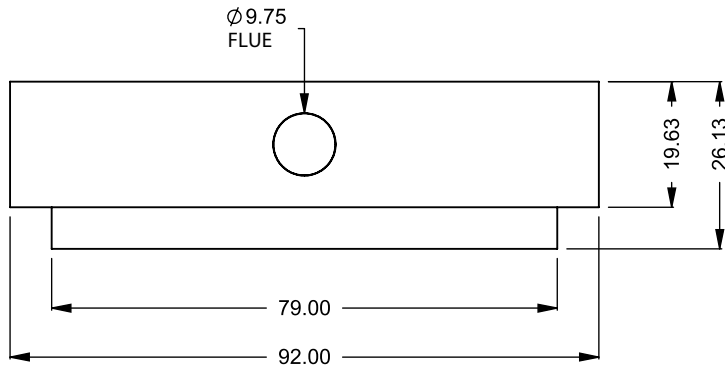

C620
Power COOL-Pack
Front Intake

**PRELIMINARY
DRAWING ONLY**

EXAMPLE CONFIGURATION

MONTIGO COMMERCIAL FIREPLACES ARE CUSTOM BUILT FOR EACH PROJECT. THIS DRAWING IS FOR REFERENCE ONLY.

FLUE AND AIR INTAKE SIZES ARE SUBJECT TO CHANGE DEPENDING ON VENT RUN.

UNLESS OTHERWISE SPECIFIED

DIMENSIONS ARE IN INCHES
TOLERANCES: FRACTIONAL $\pm 1/8"$

DATE

15/10/2020

MONTIGO
the art of **fireplaces**

www.montigo.com