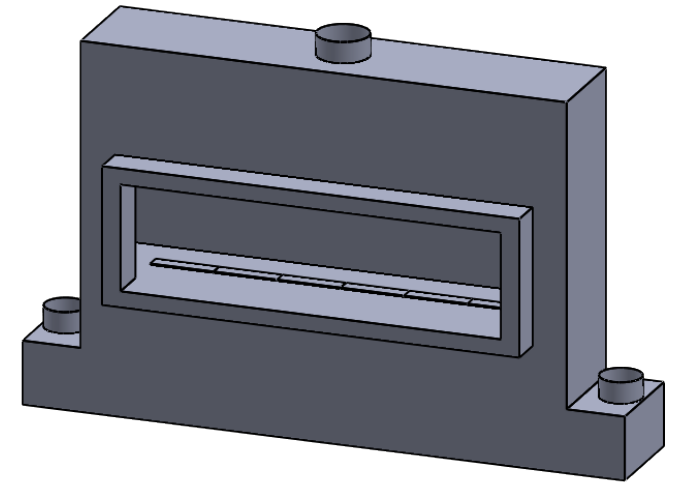

C620
Power COOL-Pack
Dual Side Intake

**PRELIMINARY
DRAWING ONLY**

EXAMPLE CONFIGURATION

MONTIGO COMMERCIAL FIREPLACES ARE CUSTOM BUILT FOR EACH PROJECT. THIS DRAWING IS FOR REFERENCE ONLY.

FLUE AND AIR INTAKE SIZES ARE SUBJECT TO CHANGE DEPENDING ON VENT RUN.

UNLESS OTHERWISE SPECIFIED

DIMENSIONS ARE IN INCHES
TOLERANCES: FRACTIONAL $\pm 1/8"$

DATE

15/10/2020

MONTIGO
the art of **fireplaces**
www.montigo.com