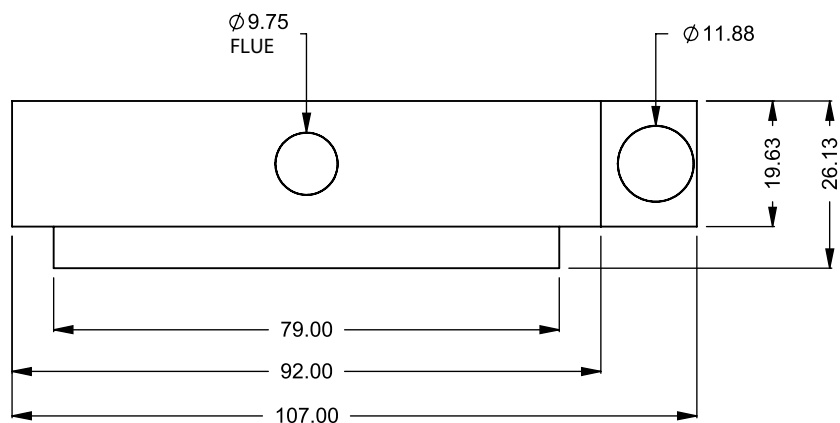

C620
Power COOL-Pack
One Side Right Intake

**PRELIMINARY
DRAWING ONLY**

EXAMPLE CONFIGURATION	UNLESS OTHERWISE SPECIFIED	DATE
MONTIGO COMMERCIAL FIREPLACES ARE CUSTOM BUILT FOR EACH PROJECT. THIS DRAWING IS FOR REFERENCE ONLY. FLUE AND AIR INTAKE SIZES ARE SUBJECT TO CHANGE DEPENDING ON VENT RUN.	DIMENSIONS ARE IN INCHES TOLERANCES: FRACTIONAL $\pm 1/8"$	15/10/2020

MONTIGO
the art of **fireplaces**
www.montigo.com