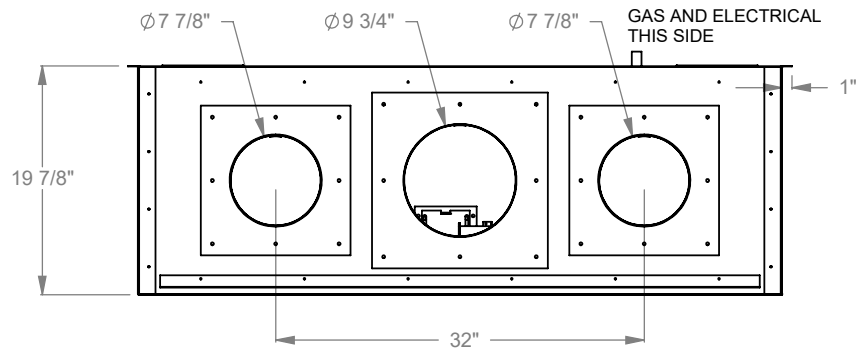

PCPR412
 Prodigy Bay
 COOL-Pack Top Intake

NOTE

PRODIGY SERIES UNITS ARE EQUIPPED WITH MULTI-COLOR LED UPLIGHTING.

UNLESS OTHERWISE SPECIFIED

DIMENSIONS ARE IN INCHES
 TOLERANCES: FRACTIONAL $\pm 1/8''$

DATE

01/29/2021

MONTIGO[®]
 the art of fireplaces
 www.montigo.com

PCPR420
 Prodigy Bay
 COOL-Pack Top Intake

NOTE	UNLESS OTHERWISE SPECIFIED	DATE
PRODIGY SERIES UNITS ARE EQUIPPED WITH MULTI-COLOR LED UPLIGHTING.	DIMENSIONS ARE IN INCHES TOLERANCES: FRACTIONAL $\pm 1/8''$	01/29/2021

MONTIGO
 the art of fireplaces
 www.montigo.com

ELECTRICAL BOX
 GAS LINE

PCPR430
 Prodigy Bay
 COOL-Pack Top Intake

NOTE	UNLESS OTHERWISE SPECIFIED	DATE
PRODIGY SERIES UNITS ARE EQUIPPED WITH MULTI-COLOR LED UPLIGHTING.	DIMENSIONS ARE IN INCHES TOLERANCES: FRACTIONAL $\pm 1/8$ "	01/29/2021