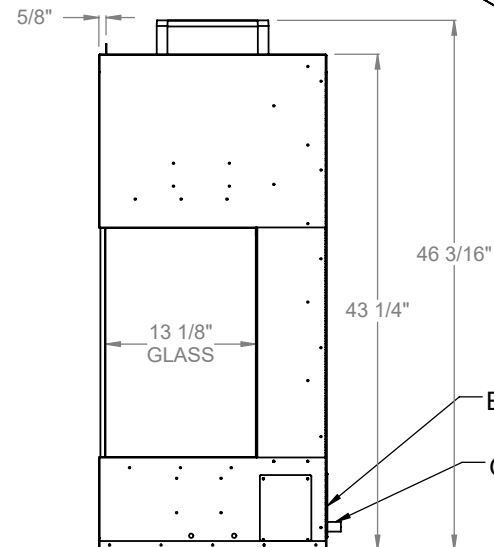

PCPR412
 Prodigy Bay
 COOL-Pack Top Intake

NOTE

PRODIGY SERIES UNITS ARE EQUIPPED WITH MULTI-COLOR LED UPLIGHTING.

UNLESS OTHERWISE SPECIFIED

DIMENSIONS ARE IN INCHES
 TOLERANCES: FRACTIONAL $\pm 1/8''$

DATE

01/29/2021

MONTIGO[®]
 the art of fireplaces
 www.montigo.com

PCPR420
 Prodigy Bay
 COOL-Pack Top Intake

NOTE	UNLESS OTHERWISE SPECIFIED	DATE
PRODIGY SERIES UNITS ARE EQUIPPED WITH MULTI-COLOR LED UPLIGHTING.	DIMENSIONS ARE IN INCHES TOLERANCES: FRACTIONAL $\pm 1/8''$	01/29/2021

MONTIGO
 the art of fireplaces
 www.montigo.com

ELECTRICAL BOX
 GAS LINE

PCPR430
 Prodigy Bay
 COOL-Pack Top Intake

NOTE	UNLESS OTHERWISE SPECIFIED	DATE
PRODIGY SERIES UNITS ARE EQUIPPED WITH MULTI-COLOR LED UPLIGHTING.	DIMENSIONS ARE IN INCHES TOLERANCES: FRACTIONAL $\pm 1/8$ "	01/29/2021