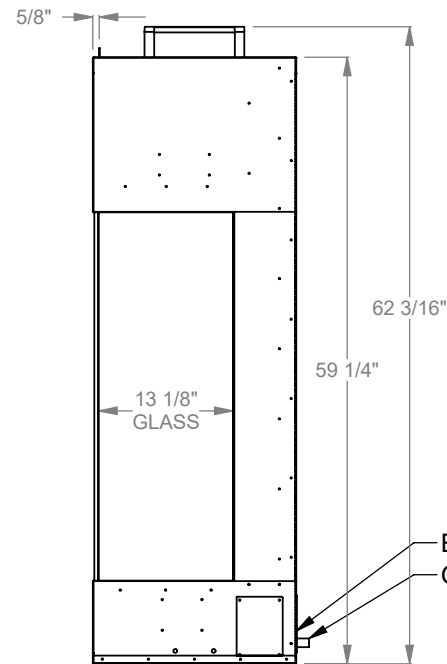

PCPR436
Prodigy Bay
COOL-Pack Top Intake

NOTE	UNLESS OTHERWISE SPECIFIED	DATE
PRODIGY SERIES UNITS ARE EQUIPPED WITH MULTI-COLOR LED UPLIGHTING.	DIMENSIONS ARE IN INCHES TOLERANCES: FRACTIONAL $\pm 1/8$"	01/29/2021

MONTIGO
the art of fireplaces
www.montigo.com