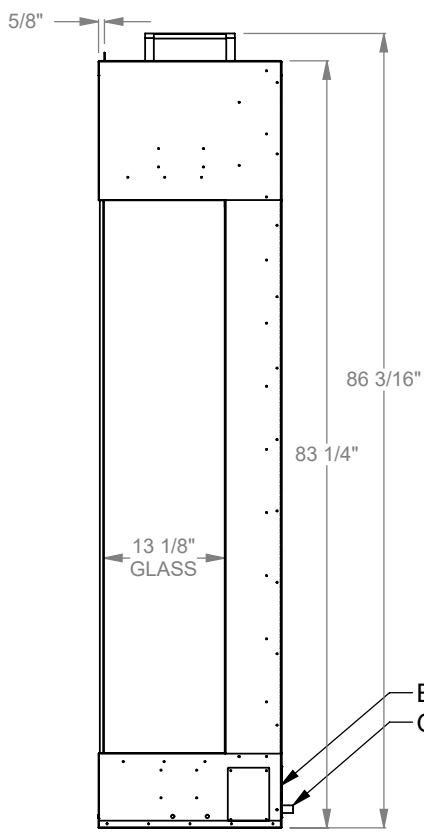

ELECTRICAL BOX
GAS LINE

PCPR460
Prodigy Bay
COOL-Pack Top Intake

NOTE	UNLESS OTHERWISE SPECIFIED	DATE
PRODIGY SERIES UNITS ARE EQUIPPED WITH MULTI-COLOR LED UPLIGHTING.	DIMENSIONS ARE IN INCHES TOLERANCES: FRACTIONAL $\pm 1/8''$	01/29/2021

MONTIGO
the art of fireplaces
www.montigo.com