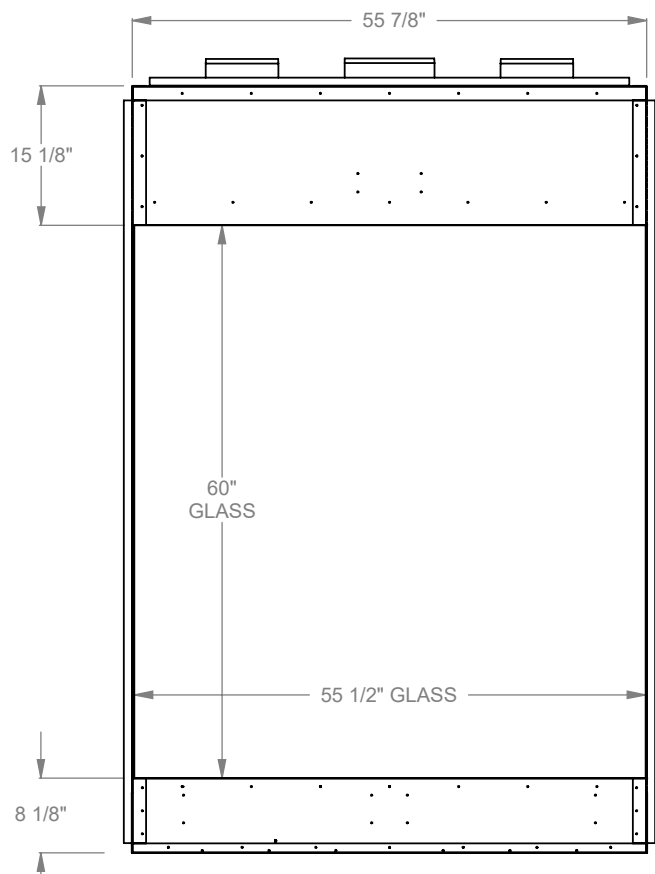

ELECTRICAL BOX
GAS LINE

PCPR460
Prodigy Bay
COOL-Pack Top Intake

NOTE	UNLESS OTHERWISE SPECIFIED	DATE
PRODIGY SERIES UNITS ARE EQUIPPED WITH MULTI-COLOR LED UPLIGHTING.	DIMENSIONS ARE IN INCHES TOLERANCES: FRACTIONAL $\pm 1/8''$	01/29/2021

MONTIGO
the art of fireplaces
www.montigo.com