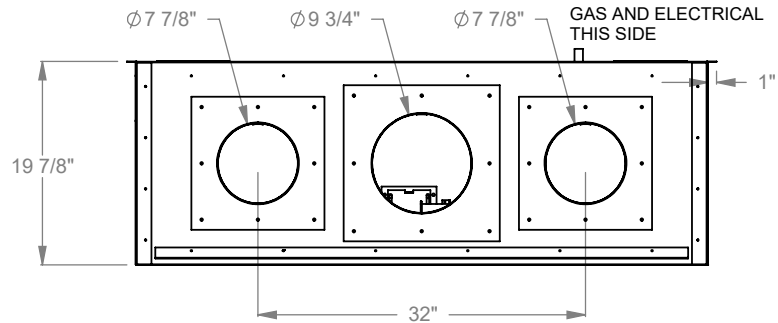

PCPR436
Prodigy Bay
COOL-Pack Top Intake

NOTE	UNLESS OTHERWISE SPECIFIED	DATE
PRODIGY SERIES UNITS ARE EQUIPPED WITH MULTI-COLOR LED UPLIGHTING.	DIMENSIONS ARE IN INCHES TOLERANCES: FRACTIONAL $\pm 1/8$"	01/29/2021

MONTIGO
the art of fireplaces
www.montigo.com