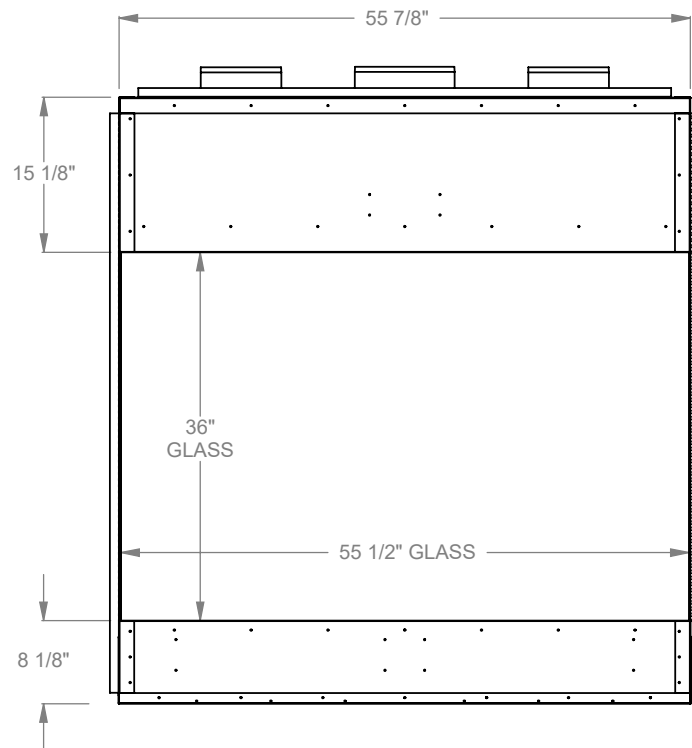

PCPR436
Prodigy Bay
COOL-Pack Top Intake

NOTE	UNLESS OTHERWISE SPECIFIED	DATE
PRODIGY SERIES UNITS ARE EQUIPPED WITH MULTI-COLOR LED UPLIGHTING.	DIMENSIONS ARE IN INCHES TOLERANCES: FRACTIONAL $\pm 1/8$"	01/29/2021

MONTIGO
the art of fireplaces
www.montigo.com