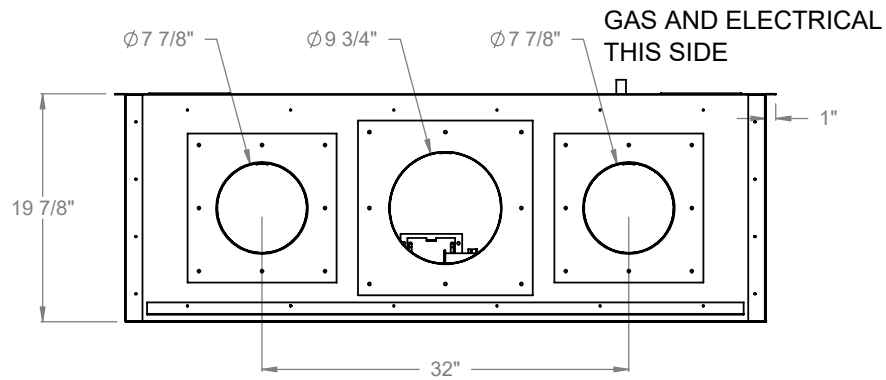

PCPR412
 Prodigy Bay
 COOL-Pack Top Intake

NOTE

PRODIGY SERIES UNITS ARE EQUIPPED WITH MULTI-COLOR LED UPLIGHTING.

UNLESS OTHERWISE SPECIFIED

DIMENSIONS ARE IN INCHES
 TOLERANCES: FRACTIONAL $\pm 1/8''$

DATE

01/29/2021

MONTIGO[®]
 the art of fireplaces
 www.montigo.com

PCPR420
 Prodigy Bay
 COOL-Pack Top Intake

NOTE	UNLESS OTHERWISE SPECIFIED	DATE
PRODIGY SERIES UNITS ARE EQUIPPED WITH MULTI-COLOR LED UPLIGHTING.	DIMENSIONS ARE IN INCHES TOLERANCES: FRACTIONAL $\pm 1/8''$	01/29/2021

MONTIGO
 the art of fireplaces
 www.montigo.com

ELECTRICAL BOX
 GAS LINE

PCPR430
 Prodigy Bay
 COOL-Pack Top Intake

NOTE	UNLESS OTHERWISE SPECIFIED	DATE
PRODIGY SERIES UNITS ARE EQUIPPED WITH MULTI-COLOR LED UPLIGHTING.	DIMENSIONS ARE IN INCHES TOLERANCES: FRACTIONAL $\pm 1/8$ "	01/29/2021