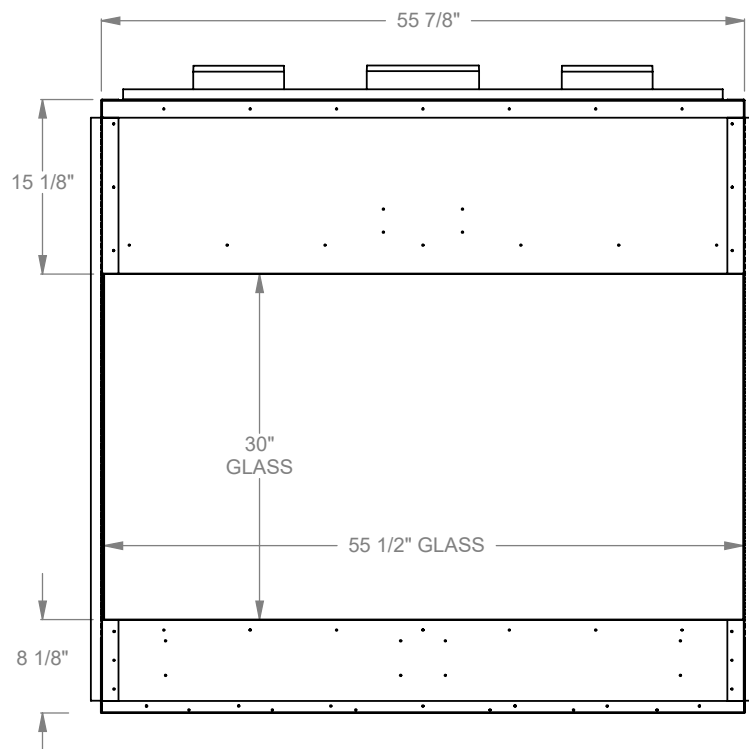

PCPR412
 Prodigy Bay
 COOL-Pack Top Intake

NOTE

PRODIGY SERIES UNITS ARE EQUIPPED WITH MULTI-COLOR LED UPLIGHTING.

UNLESS OTHERWISE SPECIFIED

DIMENSIONS ARE IN INCHES
 TOLERANCES: FRACTIONAL $\pm 1/8''$

DATE

01/29/2021

MONTIGO[®]
 the art of fireplaces
 www.montigo.com

PCPR420
 Prodigy Bay
 COOL-Pack Top Intake

NOTE	UNLESS OTHERWISE SPECIFIED	DATE
PRODIGY SERIES UNITS ARE EQUIPPED WITH MULTI-COLOR LED UPLIGHTING.	DIMENSIONS ARE IN INCHES TOLERANCES: FRACTIONAL $\pm 1/8''$	01/29/2021

MONTIGO
 the art of fireplaces
 www.montigo.com

ELECTRICAL BOX
 GAS LINE

PCPR430
 Prodigy Bay
 COOL-Pack Top Intake

NOTE	UNLESS OTHERWISE SPECIFIED	DATE
PRODIGY SERIES UNITS ARE EQUIPPED WITH MULTI-COLOR LED UPLIGHTING.	DIMENSIONS ARE IN INCHES TOLERANCES: FRACTIONAL $\pm 1/8$ "	01/29/2021