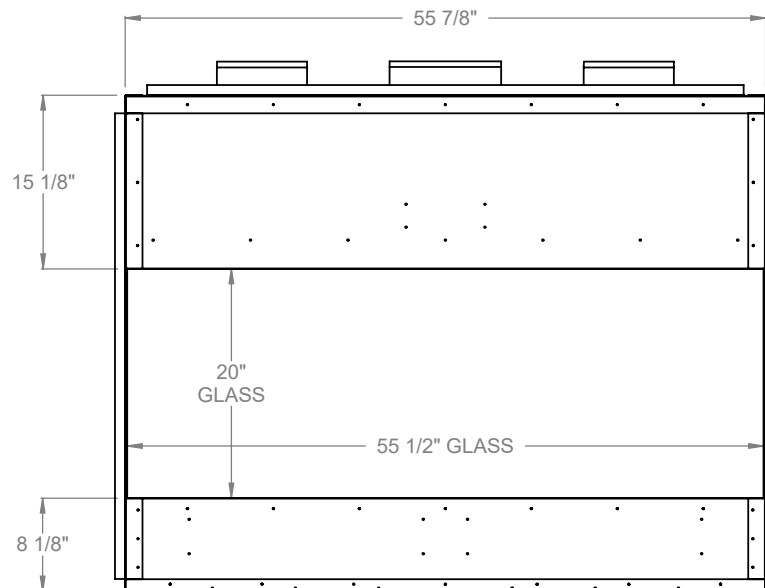

PCPR412
 Prodigy Bay
 COOL-Pack Top Intake

NOTE

PRODIGY SERIES UNITS ARE EQUIPPED WITH MULTI-COLOR LED UPLIGHTING.

UNLESS OTHERWISE SPECIFIED

DIMENSIONS ARE IN INCHES
 TOLERANCES: FRACTIONAL $\pm 1/8''$

DATE

01/29/2021

MONTIGO[®]
 the art of fireplaces
 www.montigo.com

PCPR420
 Prodigy Bay
 COOL-Pack Top Intake

NOTE	UNLESS OTHERWISE SPECIFIED	DATE
PRODIGY SERIES UNITS ARE EQUIPPED WITH MULTI-COLOR LED UPLIGHTING.	DIMENSIONS ARE IN INCHES TOLERANCES: FRACTIONAL $\pm 1/8''$	01/29/2021