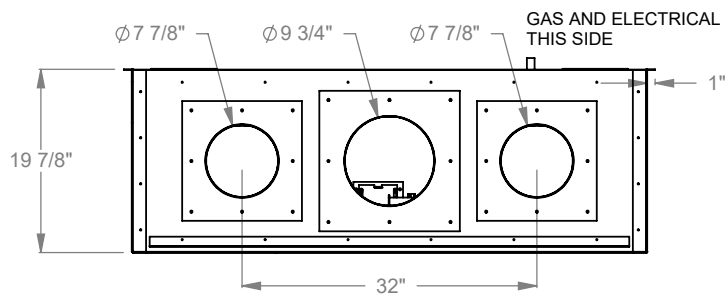

ELECTRICAL BOX
GAS LINE

PCPR460
Prodigy Bay
COOL-Pack Top Intake

NOTE	UNLESS OTHERWISE SPECIFIED	DATE
PRODIGY SERIES UNITS ARE EQUIPPED WITH MULTI-COLOR LED UPLIGHTING.	DIMENSIONS ARE IN INCHES TOLERANCES: FRACTIONAL $\pm 1/8''$	01/29/2021

MONTIGO
the art of fireplaces
www.montigo.com