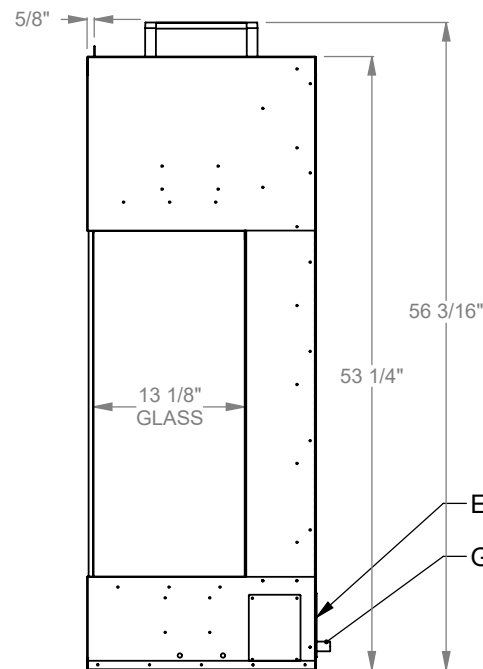

PCPR412
 Prodigy Bay
 COOL-Pack Top Intake

NOTE

PRODIGY SERIES UNITS ARE EQUIPPED WITH MULTI-COLOR LED UPLIGHTING.

UNLESS OTHERWISE SPECIFIED

DIMENSIONS ARE IN INCHES
 TOLERANCES: FRACTIONAL $\pm 1/8''$

DATE

01/29/2021

MONTIGO[®]
 the art of fireplaces
 www.montigo.com

PCPR420
 Prodigy Bay
 COOL-Pack Top Intake

NOTE	UNLESS OTHERWISE SPECIFIED	DATE
PRODIGY SERIES UNITS ARE EQUIPPED WITH MULTI-COLOR LED UPLIGHTING.	DIMENSIONS ARE IN INCHES TOLERANCES: FRACTIONAL $\pm 1/8''$	01/29/2021

MONTIGO
 the art of fireplaces
 www.montigo.com

ELECTRICAL BOX
 GAS LINE

PCPR430
 Prodigy Bay
 COOL-Pack Top Intake

NOTE	UNLESS OTHERWISE SPECIFIED	DATE
PRODIGY SERIES UNITS ARE EQUIPPED WITH MULTI-COLOR LED UPLIGHTING.	DIMENSIONS ARE IN INCHES TOLERANCES: FRACTIONAL $\pm 1/8$ "	01/29/2021