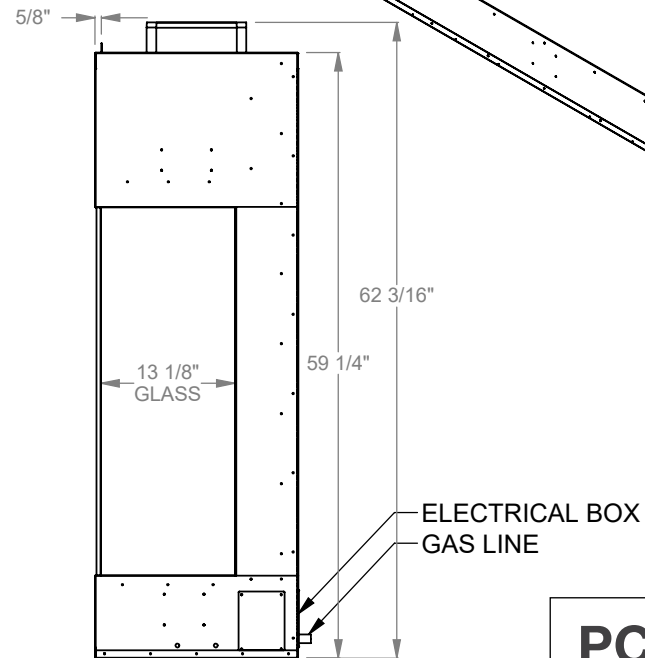

PCPR636
Prodigy Bay
COOL-Pack Top Intake

NOTE

PRODIGY SERIES UNITS ARE EQUIPPED WITH MULTI-COLOR LED UPLIGHTING.

UNLESS OTHERWISE SPECIFIED

DIMENSIONS ARE IN INCHES
TOLERANCES: FRACTIONAL $\pm 1/8"$

DATE

01/29/2021

MONTIGO
the art of fireplaces
www.montigo.com