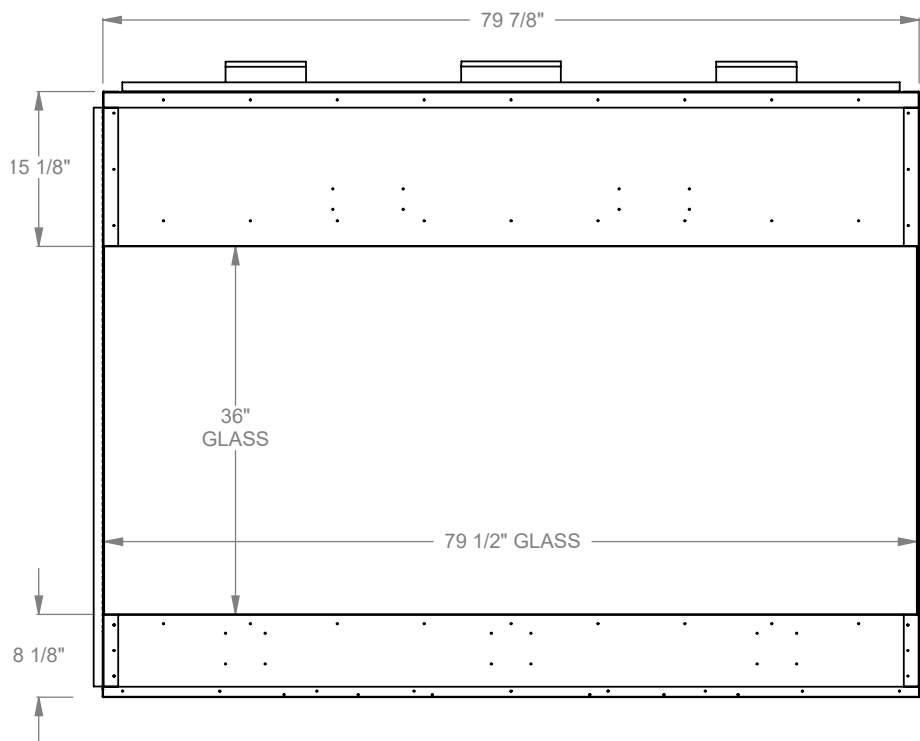

PCPR636
Prodigy Bay
COOL-Pack Top Intake

NOTE

PRODIGY SERIES UNITS ARE EQUIPPED WITH MULTI-COLOR LED UPLIGHTING.

UNLESS OTHERWISE SPECIFIED

DIMENSIONS ARE IN INCHES
TOLERANCES: FRACTIONAL $\pm 1/8"$

DATE

01/29/2021

MONTIGO
the art of fireplaces
www.montigo.com