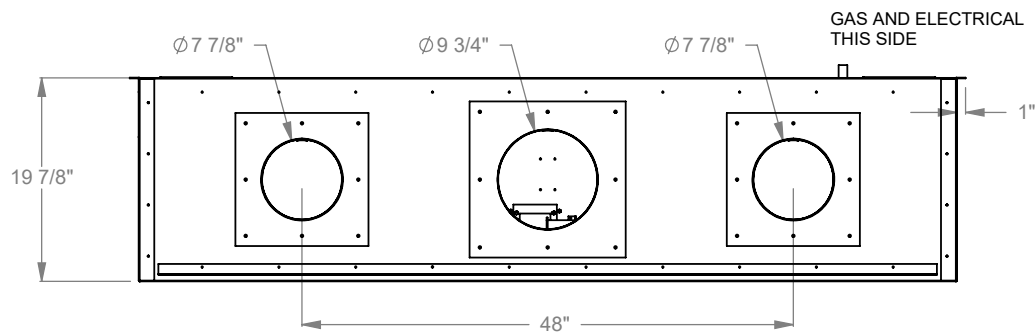

PCPR612
 Prodigy Bay
 COOL-Pack Top Intake

NOTE	UNLESS OTHERWISE SPECIFIED	DATE
PRODIGY SERIES UNITS ARE EQUIPPED WITH MULTI-COLOR LED UPLIGHTING.	DIMENSIONS ARE IN INCHES TOLERANCES: FRACTIONAL $\pm 1/8''$	01/29/2021
MONTIGO the art of fireplaces [®] www.montigo.com		

PCPR620
 Prodigy Bay
 COOL-Pack Top Intake

NOTE	UNLESS OTHERWISE SPECIFIED	DATE
PRODIGY SERIES UNITS ARE EQUIPPED WITH MULTI-COLOR LED UPLIGHTING.	DIMENSIONS ARE IN INCHES TOLERANCES: FRACTIONAL $\pm 1/8''$	01/29/2021