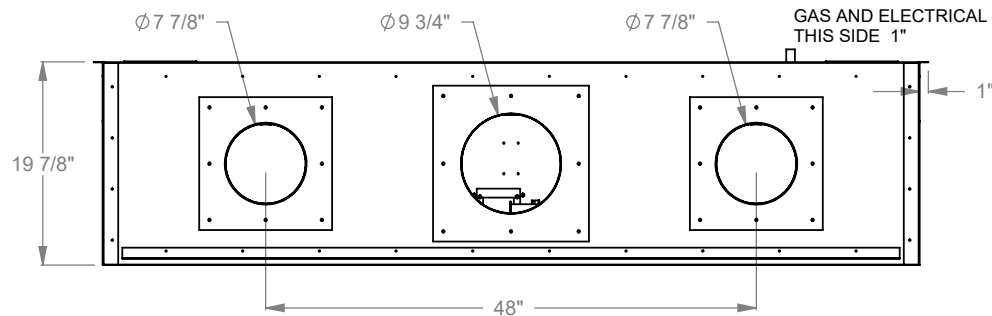

PCPR636
Prodigy Bay
COOL-Pack Top Intake

NOTE

PRODIGY SERIES UNITS ARE EQUIPPED WITH MULTI-COLOR LED UPLIGHTING.

UNLESS OTHERWISE SPECIFIED

DIMENSIONS ARE IN INCHES
TOLERANCES: FRACTIONAL $\pm 1/8"$

DATE

01/29/2021

MONTIGO
the art of fireplaces
www.montigo.com