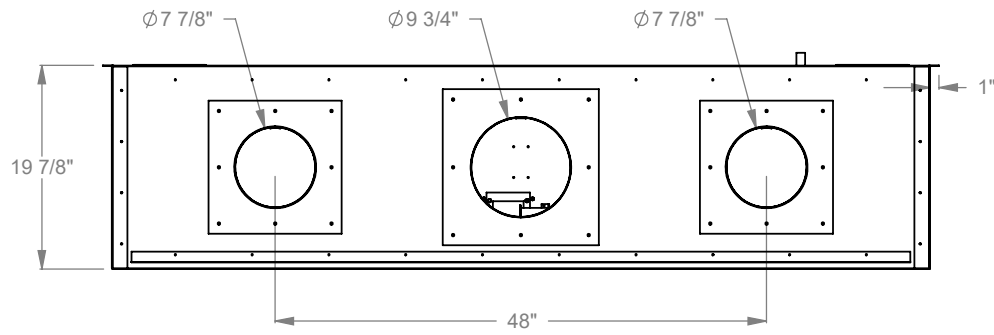

PC630
Prodigy Bay
COOL-Pack Top Intake

NOTE	UNLESS OTHERWISE SPECIFIED	DATE
PRODIGY SERIES UNITS ARE EQUIPPED WITH MULTI-COLOR LED UPLIGHTING.	DIMENSIONS ARE IN INCHES TOLERANCES: FRACTIONAL ± 1/8"	01/29/2021

MONTIGO
the art of fireplaces
www.montigo.com