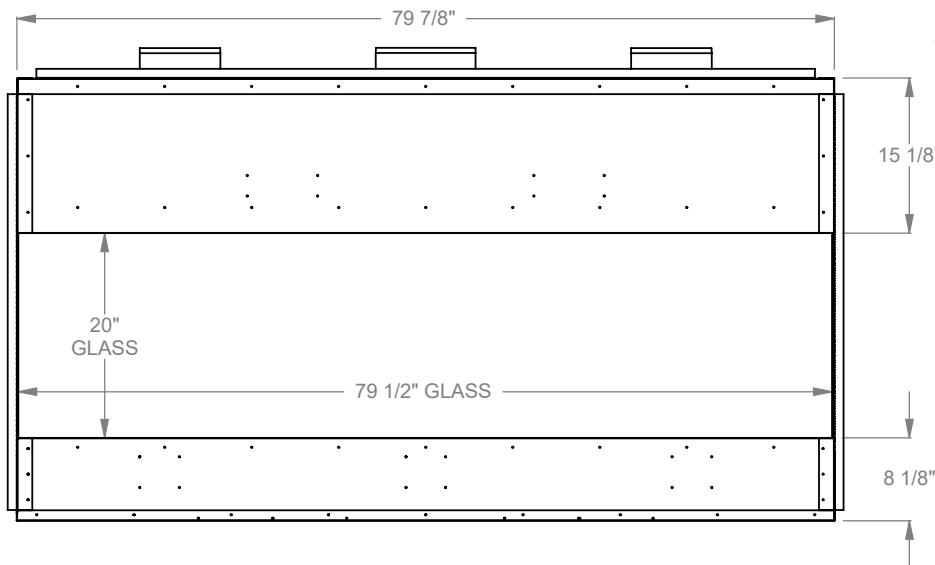

PCPR612
 Prodigy Bay
 COOL-Pack Top Intake

NOTE	UNLESS OTHERWISE SPECIFIED	DATE
PRODIGY SERIES UNITS ARE EQUIPPED WITH MULTI-COLOR LED UPLIGHTING.	DIMENSIONS ARE IN INCHES TOLERANCES: FRACTIONAL $\pm 1/8''$	01/29/2021
MONTIGO the art of fireplaces [®] www.montigo.com		

PCPR620
 Prodigy Bay
 COOL-Pack Top Intake

NOTE	UNLESS OTHERWISE SPECIFIED	DATE
PRODIGY SERIES UNITS ARE EQUIPPED WITH MULTI-COLOR LED UPLIGHTING.	DIMENSIONS ARE IN INCHES TOLERANCES: FRACTIONAL $\pm 1/8''$	01/29/2021