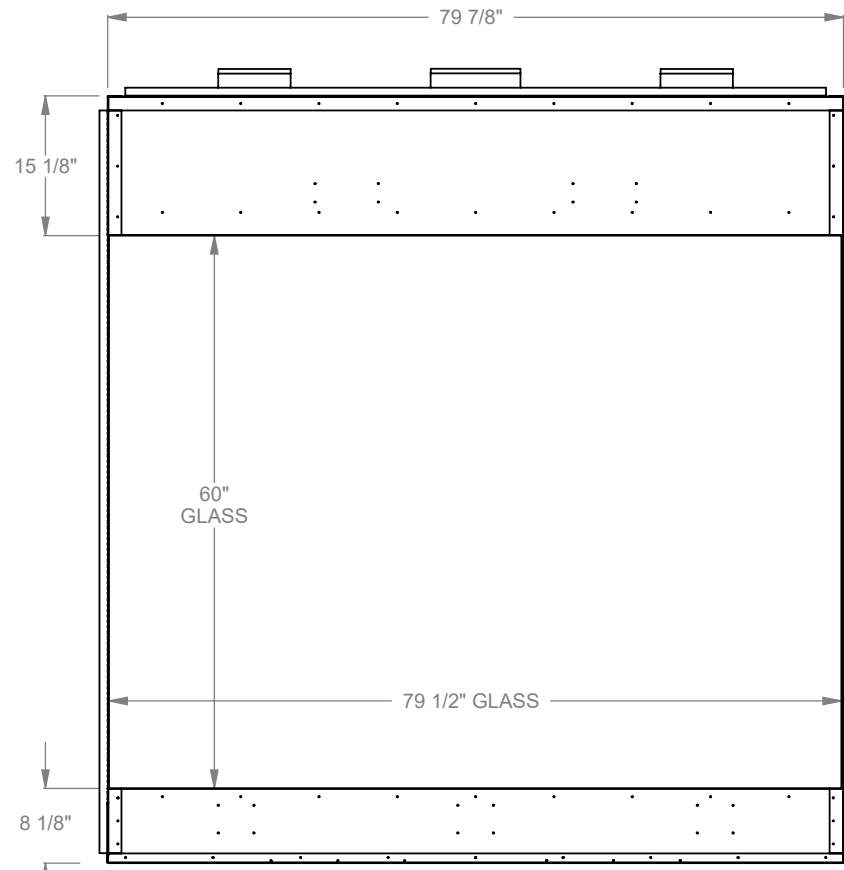

PCPR660
Prodigy Bay
COOL-Pack Top Intake

NOTE	UNLESS OTHERWISE SPECIFIED	DATE
PRODIGY SERIES UNITS ARE EQUIPPED WITH MULTI-COLOR LED UPLIGHTING.	DIMENSIONS ARE IN INCHES TOLERANCES: FRACTIONAL $\pm 1/8''$	01/29/2021

MONTIGO
the art of fireplaces
www.montigo.com