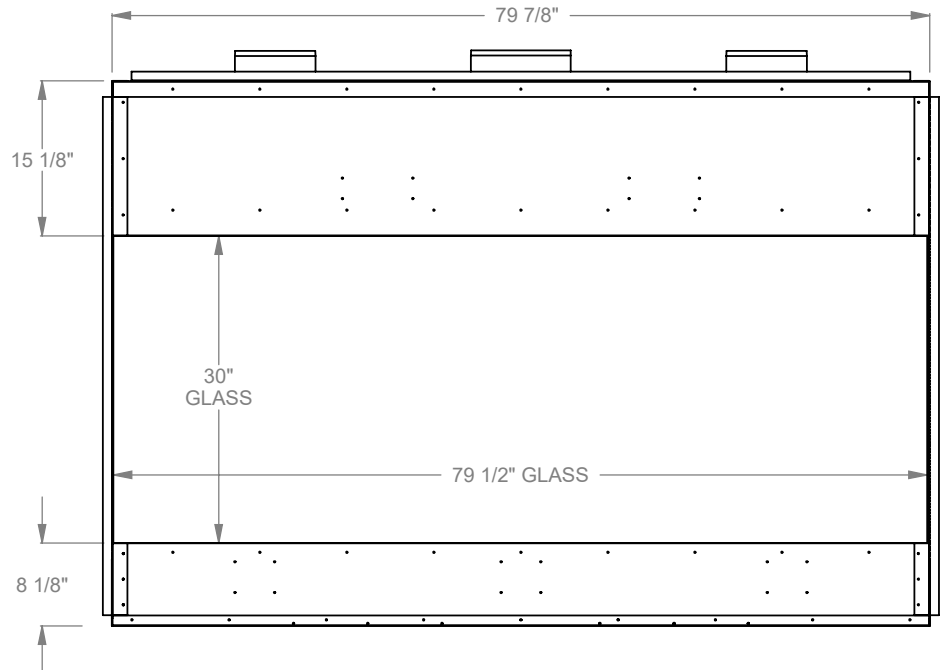

PC630
Prodigy Bay
COOL-Pack Top Intake

NOTE	UNLESS OTHERWISE SPECIFIED	DATE
PRODIGY SERIES UNITS ARE EQUIPPED WITH MULTI-COLOR LED UPLIGHTING.	DIMENSIONS ARE IN INCHES TOLERANCES: FRACTIONAL ± 1/8"	01/29/2021

MONTIGO
the art of fireplaces
www.montigo.com