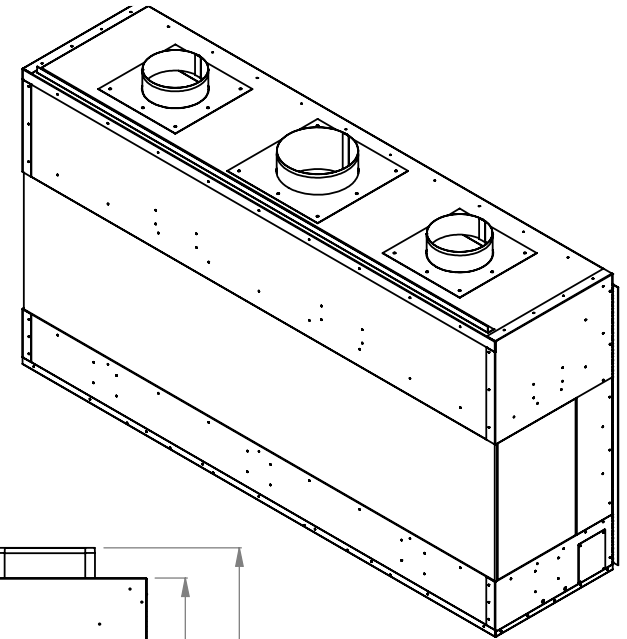

PCPR612
 Prodigy Bay
 COOL-Pack Top Intake

NOTE	UNLESS OTHERWISE SPECIFIED	DATE
PRODIGY SERIES UNITS ARE EQUIPPED WITH MULTI-COLOR LED UPLIGHTING.	DIMENSIONS ARE IN INCHES TOLERANCES: FRACTIONAL $\pm 1/8''$	01/29/2021
MONTIGO the art of fireplaces [®] www.montigo.com		

PCPR620
 Prodigy Bay
 COOL-Pack Top Intake

NOTE	UNLESS OTHERWISE SPECIFIED	DATE
PRODIGY SERIES UNITS ARE EQUIPPED WITH MULTI-COLOR LED UPLIGHTING.	DIMENSIONS ARE IN INCHES TOLERANCES: FRACTIONAL $\pm 1/8''$	01/29/2021