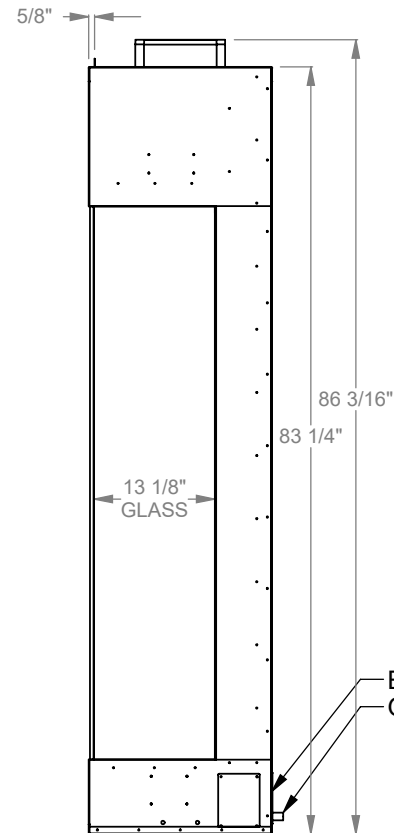

PCPR660
Prodigy Bay
COOL-Pack Top Intake

NOTE	UNLESS OTHERWISE SPECIFIED	DATE
PRODIGY SERIES UNITS ARE EQUIPPED WITH MULTI-COLOR LED UPLIGHTING.	DIMENSIONS ARE IN INCHES TOLERANCES: FRACTIONAL $\pm 1/8''$	01/29/2021

MONTIGO
the art of fireplaces
www.montigo.com