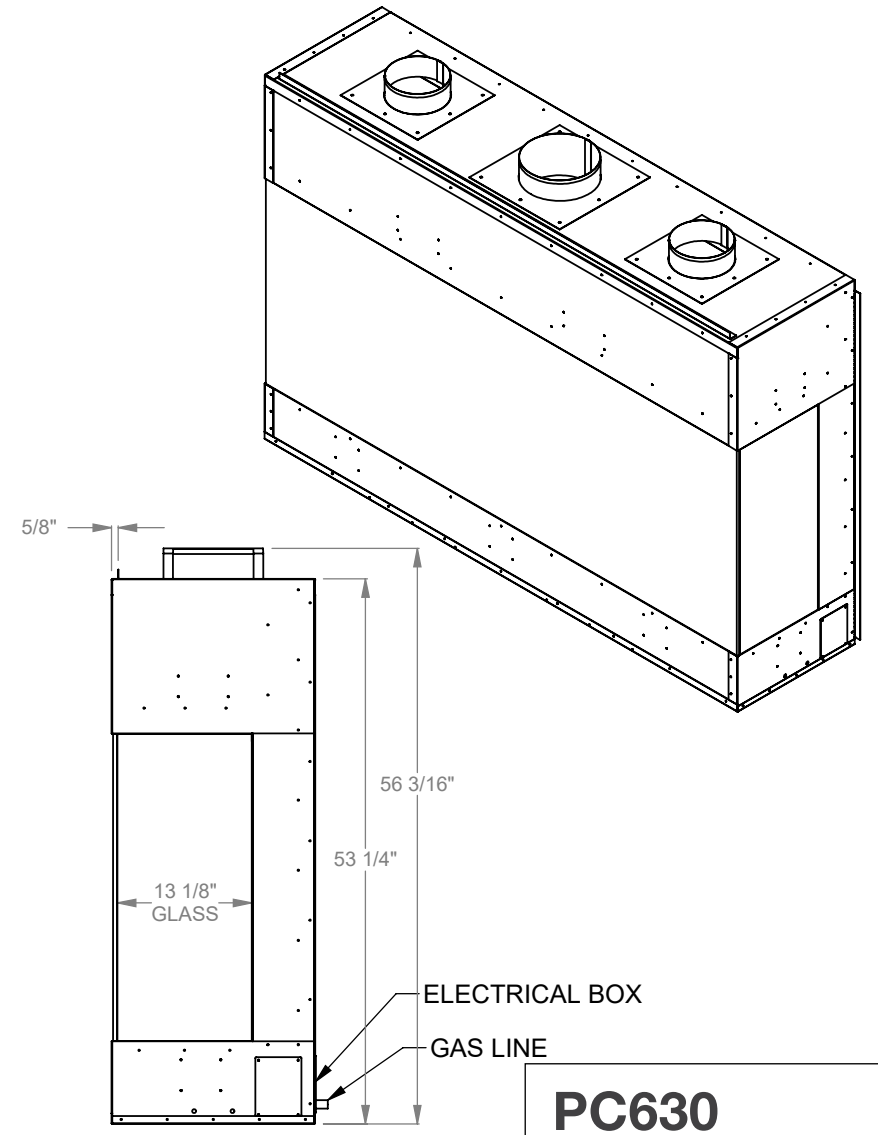

PC630
Prodigy Bay
COOL-Pack Top Intake

NOTE	UNLESS OTHERWISE SPECIFIED	DATE
PRODIGY SERIES UNITS ARE EQUIPPED WITH MULTI-COLOR LED UPLIGHTING.	DIMENSIONS ARE IN INCHES TOLERANCES: FRACTIONAL ± 1/8"	01/29/2021

MONTIGO
the art of fireplaces
www.montigo.com