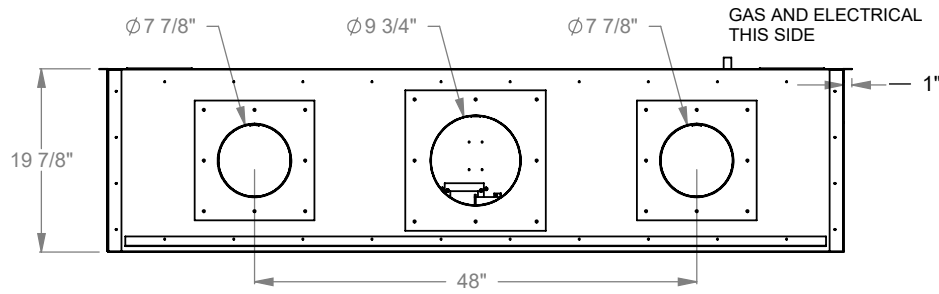

PCPR660
Prodigy Bay
COOL-Pack Top Intake

NOTE	UNLESS OTHERWISE SPECIFIED	DATE
PRODIGY SERIES UNITS ARE EQUIPPED WITH MULTI-COLOR LED UPLIGHTING.	DIMENSIONS ARE IN INCHES TOLERANCES: FRACTIONAL $\pm 1/8''$	01/29/2021

MONTIGO
the art of fireplaces
www.montigo.com