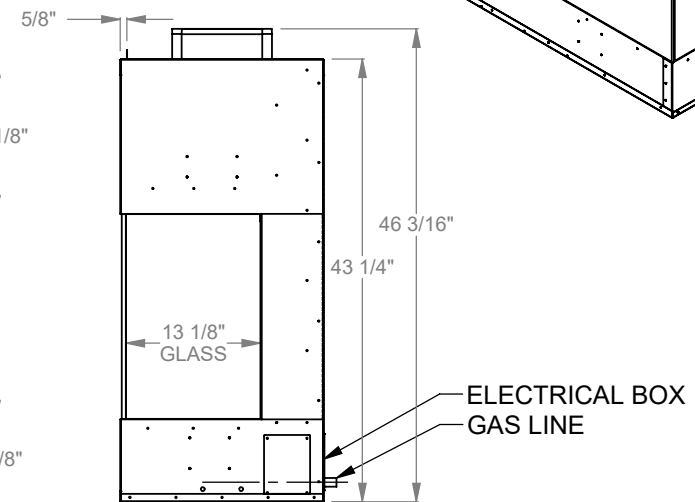

PCPR612
 Prodigy Bay
 COOL-Pack Top Intake

NOTE	UNLESS OTHERWISE SPECIFIED	DATE
PRODIGY SERIES UNITS ARE EQUIPPED WITH MULTI-COLOR LED UPLIGHTING.	DIMENSIONS ARE IN INCHES TOLERANCES: FRACTIONAL $\pm 1/8''$	01/29/2021
MONTIGO the art of fireplaces [®] www.montigo.com		

PCPR620
 Prodigy Bay
 COOL-Pack Top Intake

NOTE	UNLESS OTHERWISE SPECIFIED	DATE
PRODIGY SERIES UNITS ARE EQUIPPED WITH MULTI-COLOR LED UPLIGHTING.	DIMENSIONS ARE IN INCHES TOLERANCES: FRACTIONAL $\pm 1/8''$	01/29/2021