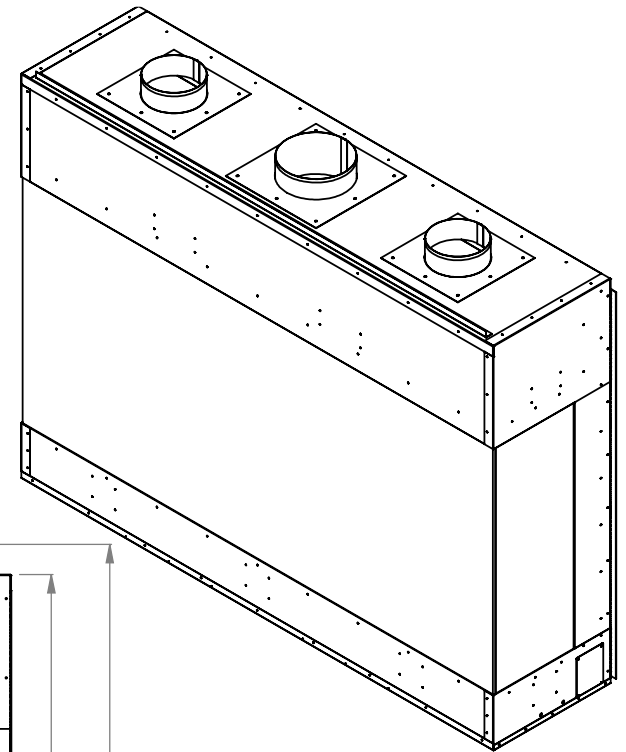

PCPR636
Prodigy Bay
COOL-Pack Top Intake

NOTE

PRODIGY SERIES UNITS ARE EQUIPPED WITH MULTI-COLOR LED UPLIGHTING.

UNLESS OTHERWISE SPECIFIED

DIMENSIONS ARE IN INCHES
TOLERANCES: FRACTIONAL $\pm 1/8"$

DATE

01/29/2021

MONTIGO
the art of fireplaces
www.montigo.com