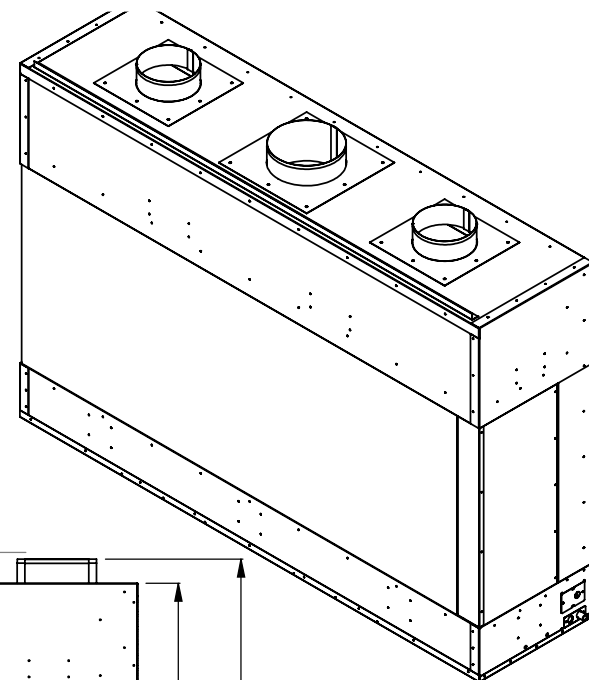

PCCL630
Prodigy Corner Left
COOL-Pack Top Intake

NOTE	UNLESS OTHERWISE SPECIFIED	DATE
PRODIGY SERIES UNITS ARE EQUIPPED WITH MULTI-COLOR LED UPLIGHTING.	DIMENSIONS ARE IN INCHES TOLERANCES: FRACTIONAL $\pm 1/8"$	01/29/2021

MONTIGO
the art of fireplaces
www.montigo.com