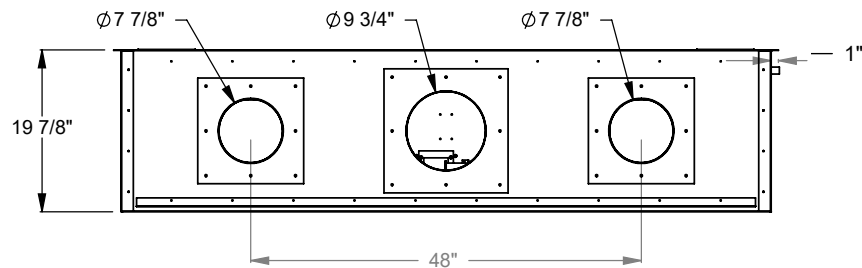

PCCL630
Prodigy Corner Left
COOL-Pack Top Intake

NOTE	UNLESS OTHERWISE SPECIFIED	DATE
PRODIGY SERIES UNITS ARE EQUIPPED WITH MULTI-COLOR LED UPLIGHTING.	DIMENSIONS ARE IN INCHES TOLERANCES: FRACTIONAL $\pm 1/8"$	01/29/2021

MONTIGO
the art of fireplaces
www.montigo.com