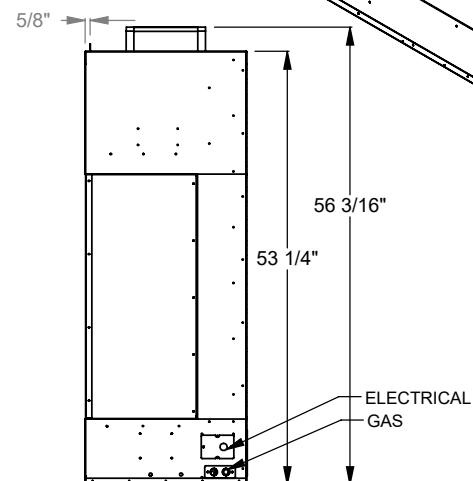

PCCL630
Prodigy Corner Left
COOL-Pack Top Intake

NOTE	UNLESS OTHERWISE SPECIFIED	DATE
PRODIGY SERIES UNITS ARE EQUIPPED WITH MULTI-COLOR LED UPLIGHTING.	DIMENSIONS ARE IN INCHES TOLERANCES: FRACTIONAL $\pm 1/8"$	01/29/2021

MONTIGO
the art of fireplaces
www.montigo.com