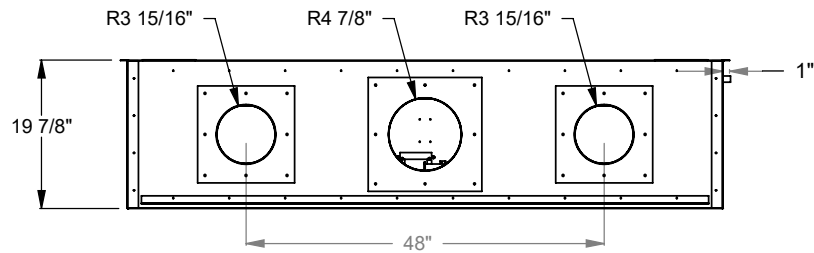

PCCL636
Prodigy Corner Left
COOL-Pack Top Intake

NOTE	UNLESS OTHERWISE SPECIFIED	DATE
PRODIGY SERIES UNITS ARE EQUIPPED WITH MULTI-COLOR LED UPLIGHTING.	DIMENSIONS ARE IN INCHES TOLERANCES: FRACTIONAL $\pm 1/8"$	01/29/2021

MONTIGO
the art of fireplaces
www.montigo.com