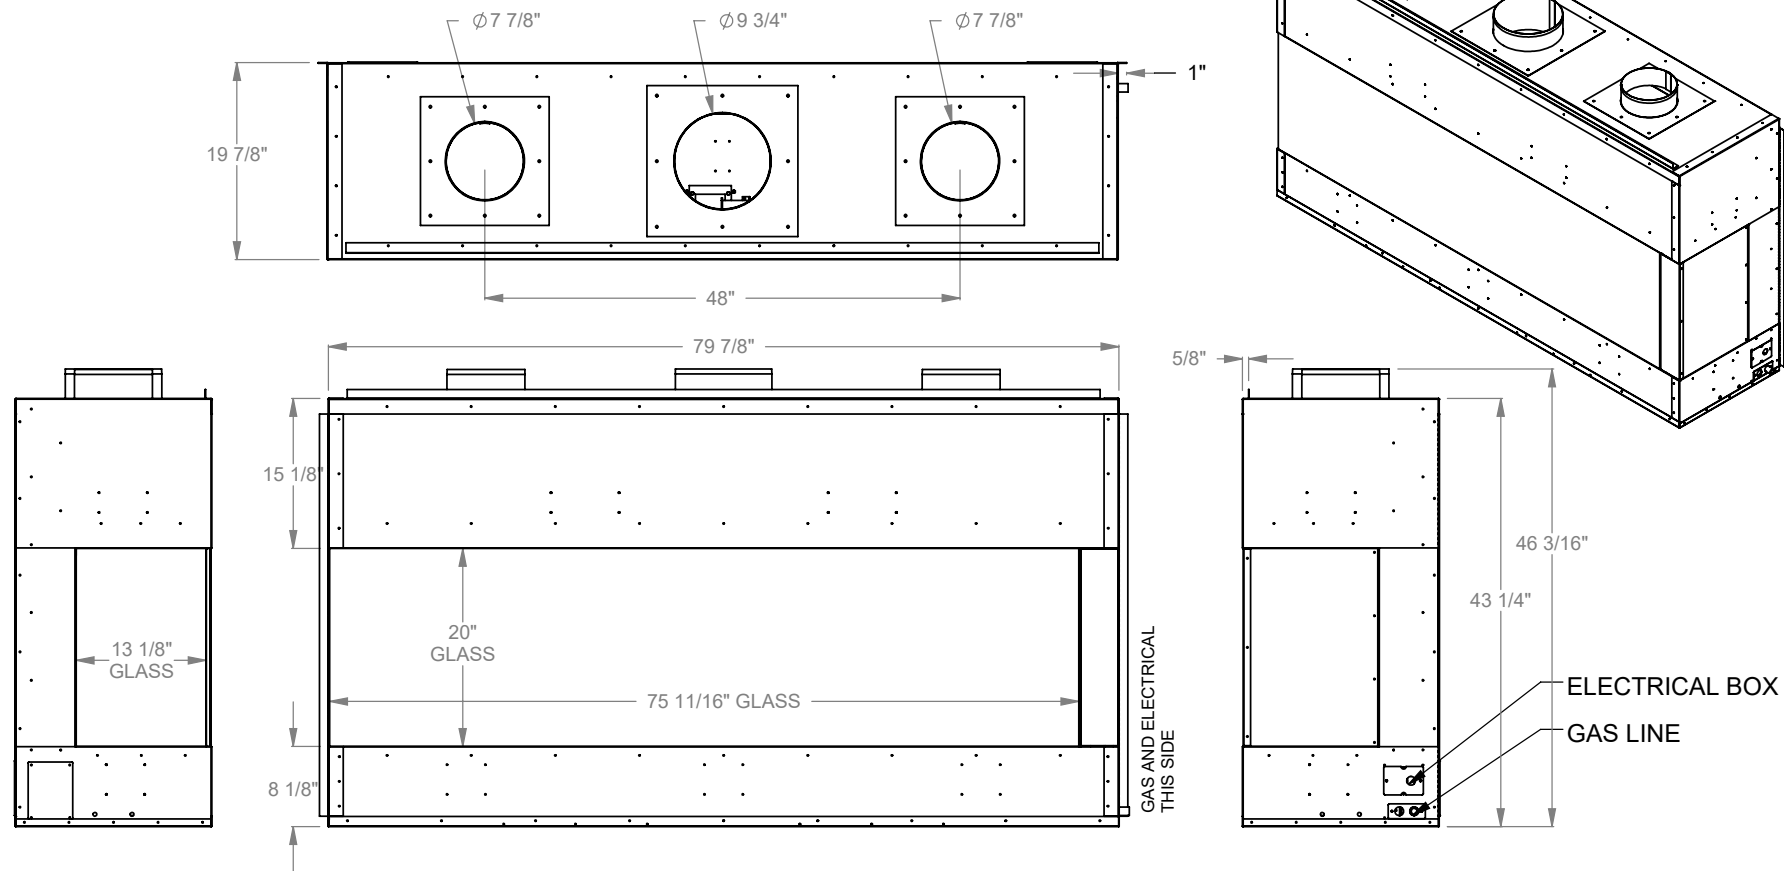

PCCL612
 Prodigy Corner Left
 COOL-Pack Top Intake

NOTE	UNLESS OTHERWISE SPECIFIED	DATE
PRODIGY SERIES UNITS ARE EQUIPPED WITH MULTI-COLOR LED UPLIGHTING.	DIMENSIONS ARE IN INCHES TOLERANCES: FRACTIONAL $\pm 1/8"$	01/29/2021

MONTIGO
 the art of fireplaces
 www.montigo.com

PCCL620
 Prodigy Corner Left
 COOL-Pack Top Intake

NOTE	UNLESS OTHERWISE SPECIFIED	DATE
PRODIGY SERIES UNITS ARE EQUIPPED WITH MULTI-COLOR LED UPLIGHTING.	DIMENSIONS ARE IN INCHES TOLERANCES: FRACTIONAL $\pm 1/8"$	01/29/2021

MONTIGO
 the art of fireplaces
 www.montigo.com

PCCL630
 Prodigy Corner Left
 COOL-Pack Top Intake

NOTE	UNLESS OTHERWISE SPECIFIED	DATE
PRODIGY SERIES UNITS ARE EQUIPPED WITH MULTI-COLOR LED UPLIGHTING.	DIMENSIONS ARE IN INCHES TOLERANCES: FRACTIONAL $\pm 1/8"$	01/29/2021