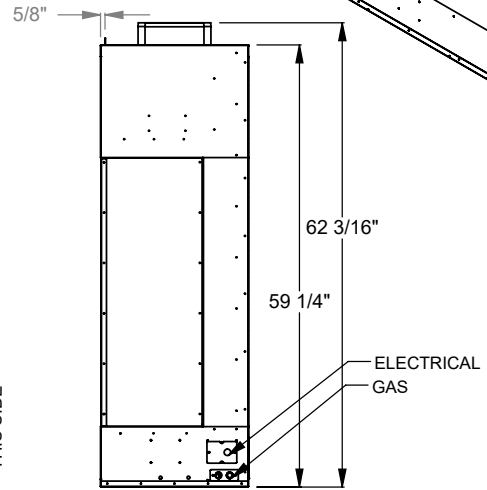

PCCL636
Prodigy Corner Left
COOL-Pack Top Intake

NOTE	UNLESS OTHERWISE SPECIFIED	DATE
PRODIGY SERIES UNITS ARE EQUIPPED WITH MULTI-COLOR LED UPLIGHTING.	DIMENSIONS ARE IN INCHES TOLERANCES: FRACTIONAL $\pm 1/8"$	01/29/2021

MONTIGO
the art of fireplaces
www.montigo.com