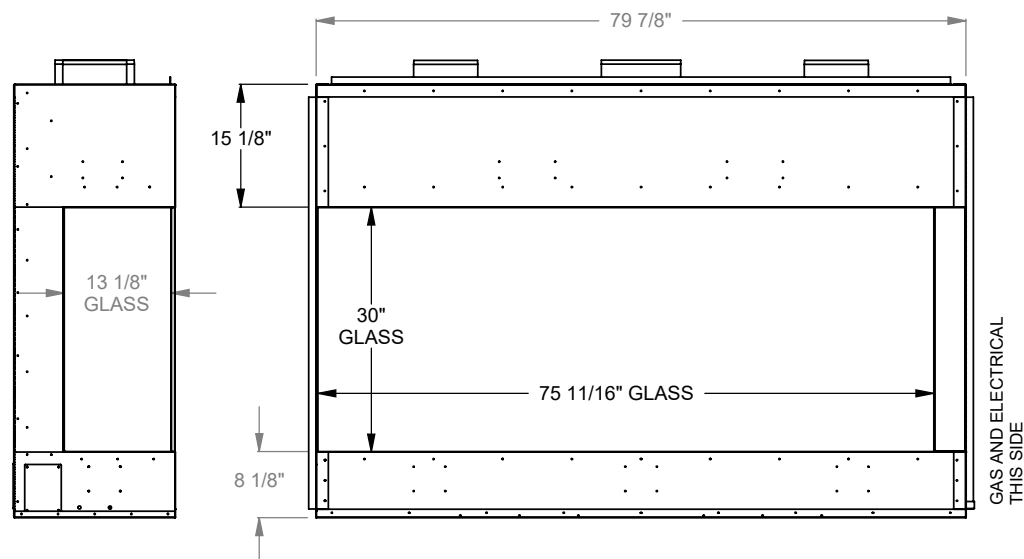

PCCL612
 Prodigy Corner Left
 COOL-Pack Top Intake

NOTE	UNLESS OTHERWISE SPECIFIED	DATE
PRODIGY SERIES UNITS ARE EQUIPPED WITH MULTI-COLOR LED UPLIGHTING.	DIMENSIONS ARE IN INCHES TOLERANCES: FRACTIONAL $\pm 1/8"$	01/29/2021

MONTIGO
 the art of fireplaces
 www.montigo.com

PCCL620
 Prodigy Corner Left
 COOL-Pack Top Intake

NOTE	UNLESS OTHERWISE SPECIFIED	DATE
PRODIGY SERIES UNITS ARE EQUIPPED WITH MULTI-COLOR LED UPLIGHTING.	DIMENSIONS ARE IN INCHES TOLERANCES: FRACTIONAL $\pm 1/8"$	01/29/2021

MONTIGO
 the art of fireplaces
 www.montigo.com

PCCL630
 Prodigy Corner Left
 COOL-Pack Top Intake

NOTE	UNLESS OTHERWISE SPECIFIED	DATE
PRODIGY SERIES UNITS ARE EQUIPPED WITH MULTI-COLOR LED UPLIGHTING.	DIMENSIONS ARE IN INCHES TOLERANCES: FRACTIONAL $\pm 1/8"$	01/29/2021