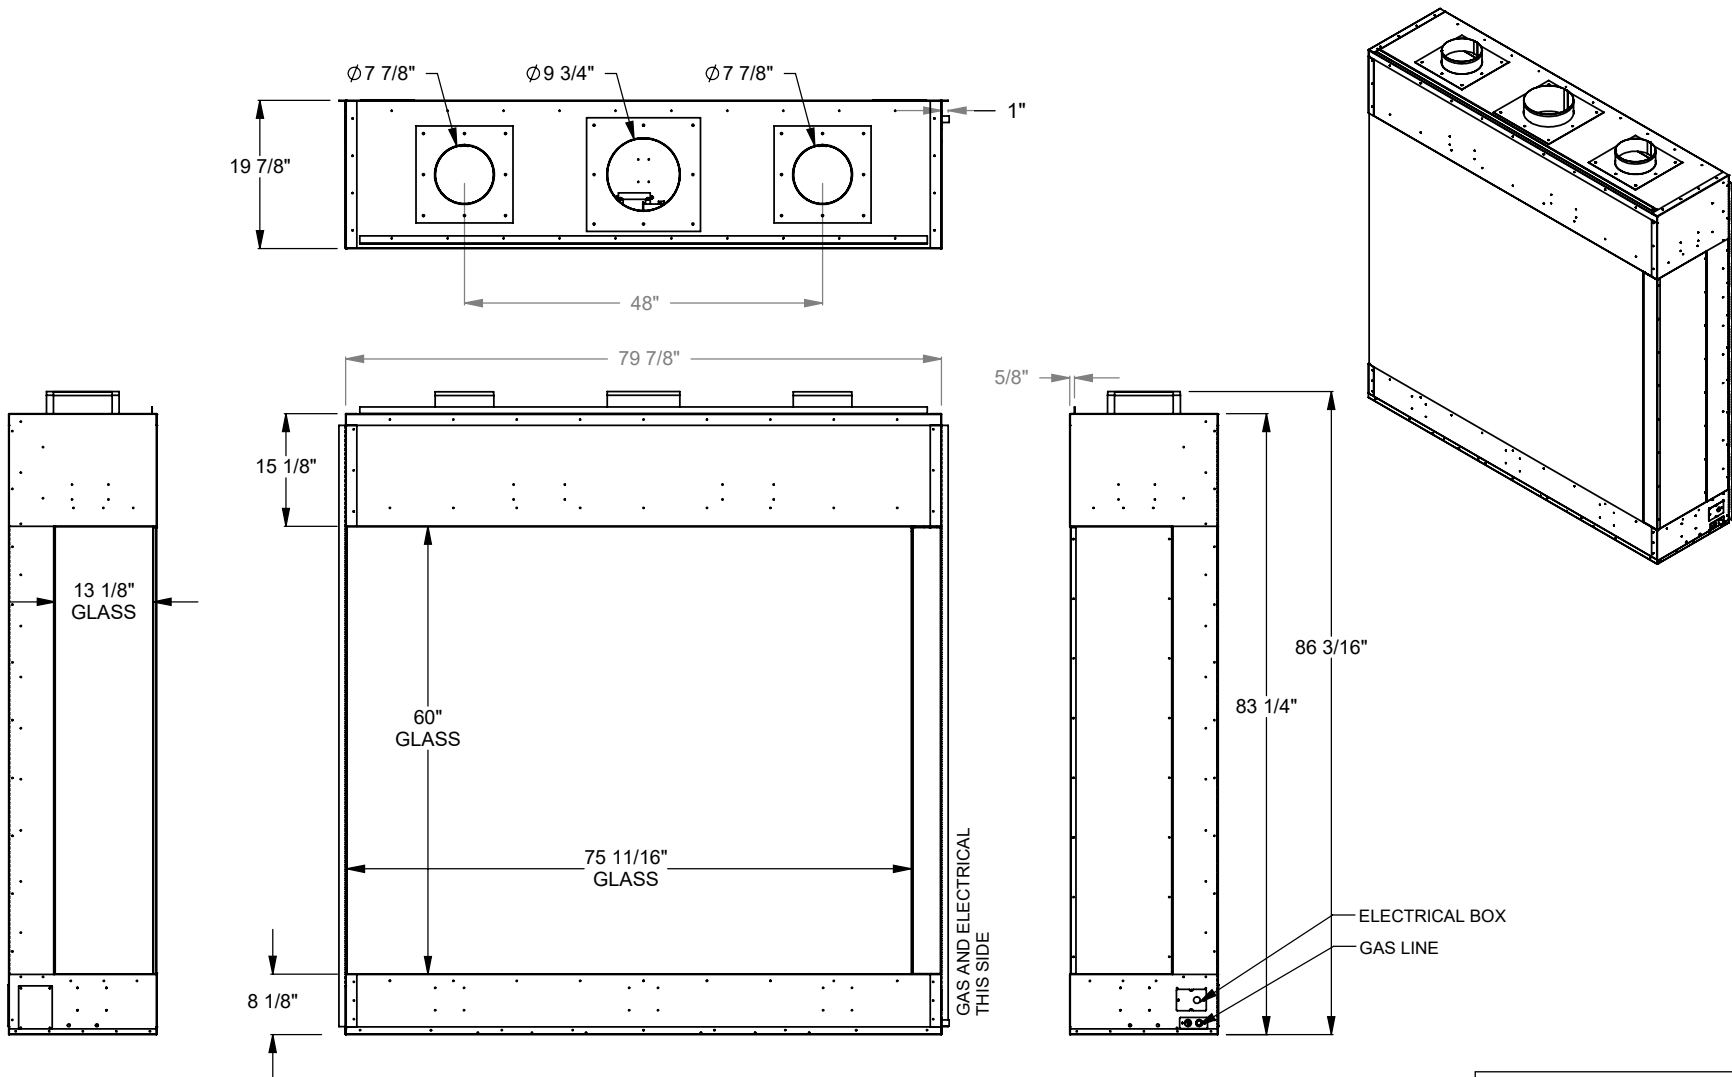

PCCL660
Prodigy Corner Left
COOL-Pack Top Intake

NOTE	UNLESS OTHERWISE SPECIFIED	DATE
PRODIGY SERIES UNITS ARE EQUIPPED WITH MULTI-COLOR LED UPLIGHTING.	DIMENSIONS ARE IN INCHES TOLERANCES: FRACTIONAL $\pm 1/8"$	01/29/2021