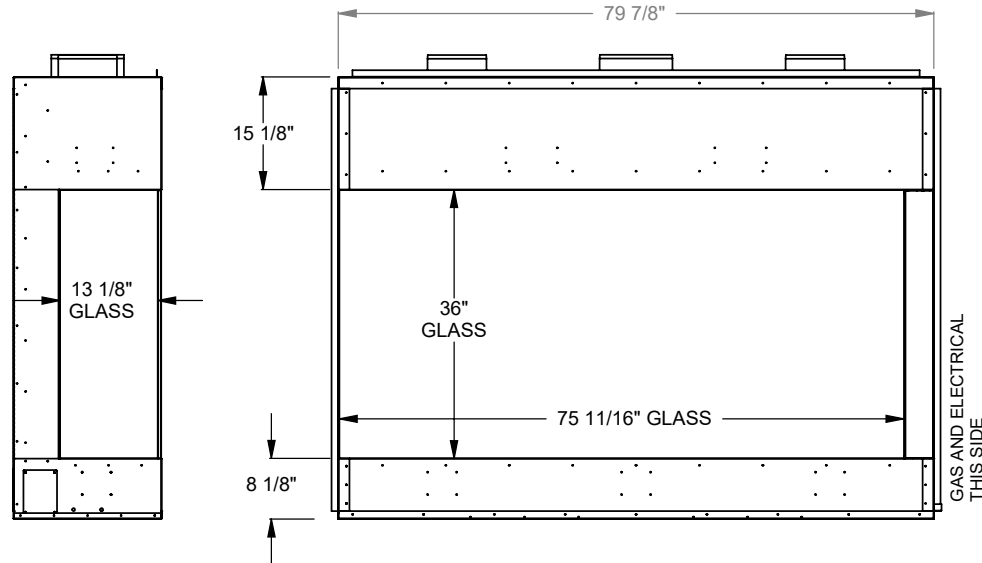

PCCL636
Prodigy Corner Left
COOL-Pack Top Intake

NOTE	UNLESS OTHERWISE SPECIFIED	DATE
PRODIGY SERIES UNITS ARE EQUIPPED WITH MULTI-COLOR LED UPLIGHTING.	DIMENSIONS ARE IN INCHES TOLERANCES: FRACTIONAL $\pm 1/8"$	01/29/2021

MONTIGO
the art of fireplaces
www.montigo.com