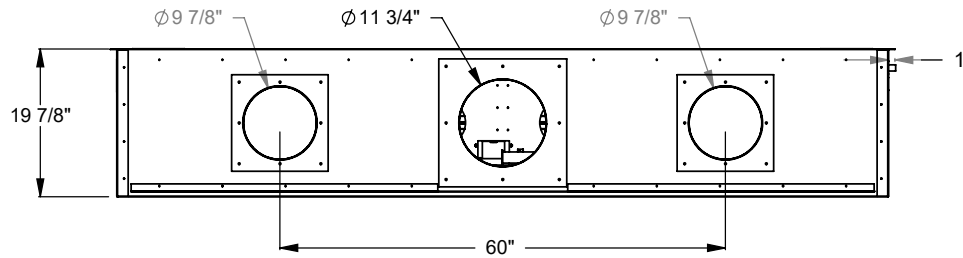

PCCL836
Prodigy Corner Left
COOL-Pack Top Intake

NOTE	UNLESS OTHERWISE SPECIFIED	DATE
PRODIGY SERIES UNITS ARE EQUIPPED WITH MULTI-COLOR LED UPLIGHTING.	DIMENSIONS ARE IN INCHES TOLERANCES: FRACTIONAL $\pm 1/8"$	01/29/2021

MONTIGO
the art of fireplaces
www.montigo.com