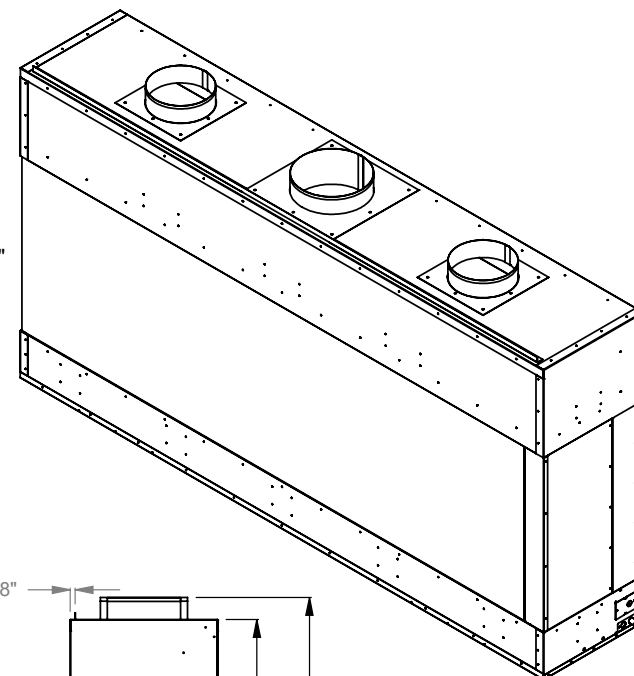

PCCL812
 Prodigy Corner Left
 COOL-Pack Top Intake

NOTE	UNLESS OTHERWISE SPECIFIED	DATE
PRODIGY SERIES UNITS ARE EQUIPPED WITH MULTI-COLOR LED UPLIGHTING.	DIMENSIONS ARE IN INCHES TOLERANCES: FRACTIONAL $\pm 1/8"$	01/29/2021

MONTIGO
 the art of fireplaces
 www.montigo.com

PCCL820
 Prodigy Corner Left
 COOL-Pack Top Intake

NOTE	UNLESS OTHERWISE SPECIFIED	DATE
PRODIGY SERIES UNITS ARE EQUIPPED WITH MULTI-COLOR LED UPLIGHTING.	DIMENSIONS ARE IN INCHES TOLERANCES: FRACTIONAL $\pm 1/8"$	01/29/2021

PCCL830
 Prodigy Corner Left
 COOL-Pack Top Intake

NOTE	UNLESS OTHERWISE SPECIFIED	DATE
PRODIGY SERIES UNITS ARE EQUIPPED WITH MULTI-COLOR LED UPLIGHTING.	DIMENSIONS ARE IN INCHES TOLERANCES: FRACTIONAL $\pm 1/8"$	01/29/2021