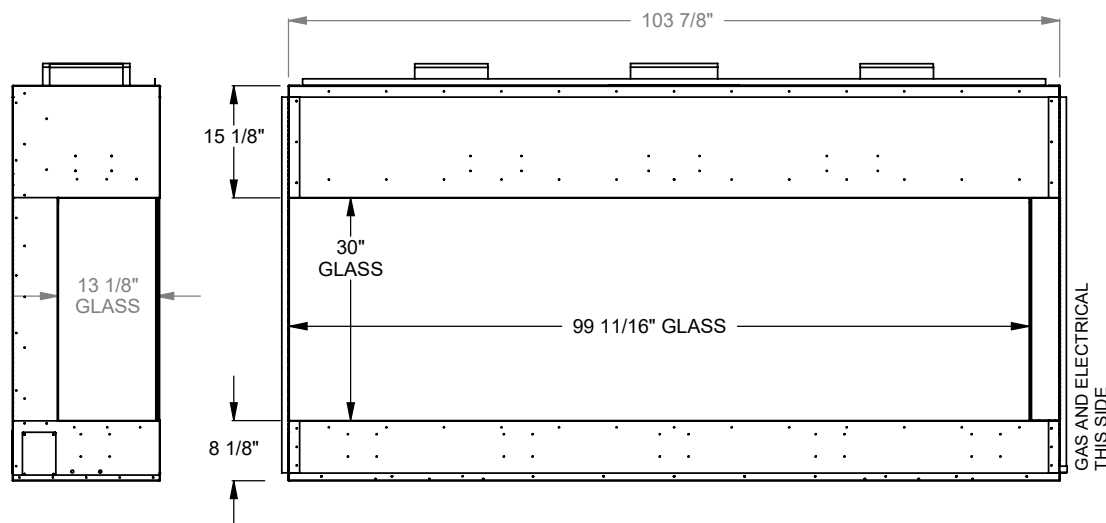

PCCL812
 Prodigy Corner Left
 COOL-Pack Top Intake

NOTE	UNLESS OTHERWISE SPECIFIED	DATE
PRODIGY SERIES UNITS ARE EQUIPPED WITH MULTI-COLOR LED UPLIGHTING.	DIMENSIONS ARE IN INCHES TOLERANCES: FRACTIONAL $\pm 1/8"$	01/29/2021

MONTIGO
 the art of fireplaces
 www.montigo.com

PCCL820
 Prodigy Corner Left
 COOL-Pack Top Intake

NOTE	UNLESS OTHERWISE SPECIFIED	DATE
PRODIGY SERIES UNITS ARE EQUIPPED WITH MULTI-COLOR LED UPLIGHTING.	DIMENSIONS ARE IN INCHES TOLERANCES: FRACTIONAL $\pm 1/8"$	01/29/2021

PCCL830
 Prodigy Corner Left
 COOL-Pack Top Intake

NOTE	UNLESS OTHERWISE SPECIFIED	DATE
PRODIGY SERIES UNITS ARE EQUIPPED WITH MULTI-COLOR LED UPLIGHTING.	DIMENSIONS ARE IN INCHES TOLERANCES: FRACTIONAL $\pm 1/8"$	01/29/2021

MONTIGO
 the art of fireplaces
 www.montigo.com

PCCL836
 Prodigy Corner Left
 COOL-Pack Top Intake

NOTE	UNLESS OTHERWISE SPECIFIED	DATE
PRODIGY SERIES UNITS ARE EQUIPPED WITH MULTI-COLOR LED UPLIGHTING.	DIMENSIONS ARE IN INCHES TOLERANCES: FRACTIONAL $\pm 1/8"$	01/29/2021