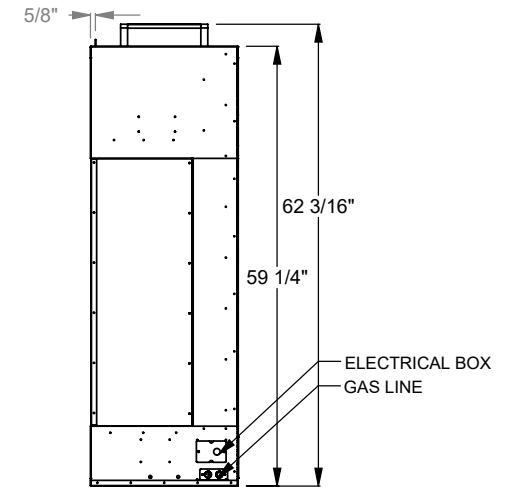

PCCL836
Prodigy Corner Left
COOL-Pack Top Intake

NOTE	UNLESS OTHERWISE SPECIFIED	DATE
PRODIGY SERIES UNITS ARE EQUIPPED WITH MULTI-COLOR LED UPLIGHTING.	DIMENSIONS ARE IN INCHES TOLERANCES: FRACTIONAL $\pm 1/8"$	01/29/2021

MONTIGO
the art of fireplaces
www.montigo.com