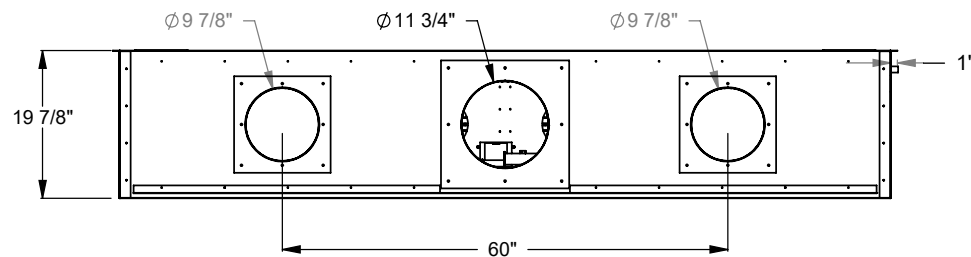

PCCL812
 Prodigy Corner Left
 COOL-Pack Top Intake

NOTE	UNLESS OTHERWISE SPECIFIED	DATE
PRODIGY SERIES UNITS ARE EQUIPPED WITH MULTI-COLOR LED UPLIGHTING.	DIMENSIONS ARE IN INCHES TOLERANCES: FRACTIONAL $\pm 1/8"$	01/29/2021

MONTIGO
 the art of fireplaces
 www.montigo.com

PCCL820
 Prodigy Corner Left
 COOL-Pack Top Intake

NOTE	UNLESS OTHERWISE SPECIFIED	DATE
PRODIGY SERIES UNITS ARE EQUIPPED WITH MULTI-COLOR LED UPLIGHTING.	DIMENSIONS ARE IN INCHES TOLERANCES: FRACTIONAL $\pm 1/8"$	01/29/2021

PCCL830
 Prodigy Corner Left
 COOL-Pack Top Intake

NOTE	UNLESS OTHERWISE SPECIFIED	DATE
PRODIGY SERIES UNITS ARE EQUIPPED WITH MULTI-COLOR LED UPLIGHTING.	DIMENSIONS ARE IN INCHES TOLERANCES: FRACTIONAL $\pm 1/8"$	01/29/2021