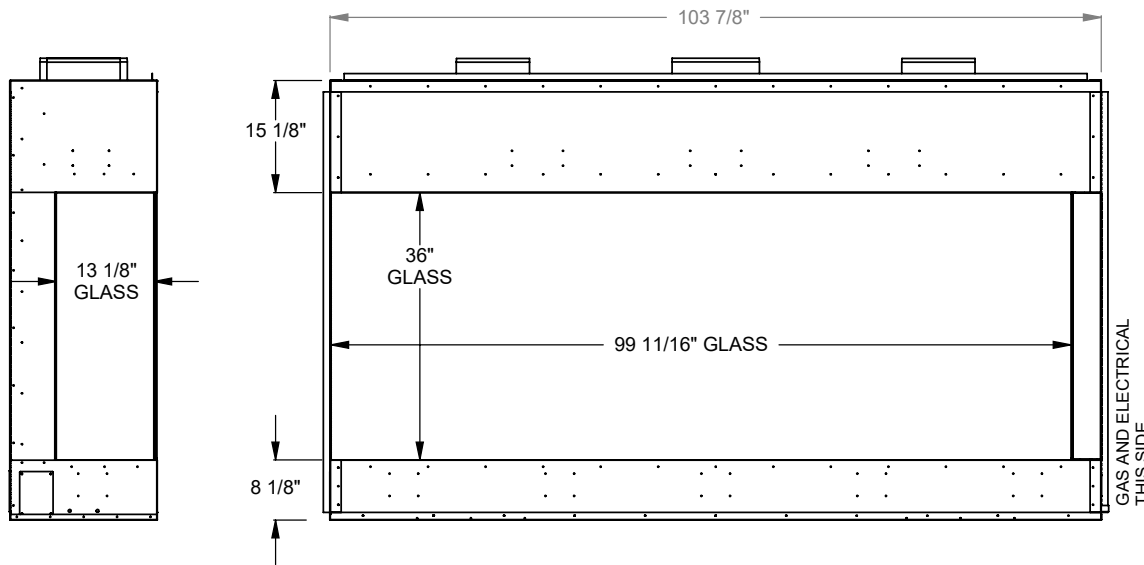

PCCL836
Prodigy Corner Left
COOL-Pack Top Intake

NOTE	UNLESS OTHERWISE SPECIFIED	DATE
PRODIGY SERIES UNITS ARE EQUIPPED WITH MULTI-COLOR LED UPLIGHTING.	DIMENSIONS ARE IN INCHES TOLERANCES: FRACTIONAL $\pm 1/8"$	01/29/2021

MONTIGO
the art of fireplaces
www.montigo.com