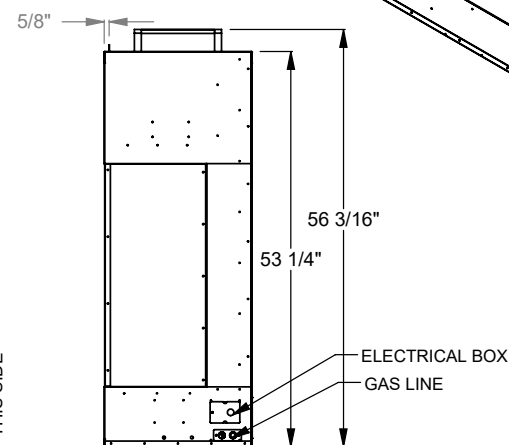

PCCL812
 Prodigy Corner Left
 COOL-Pack Top Intake

NOTE	UNLESS OTHERWISE SPECIFIED	DATE
PRODIGY SERIES UNITS ARE EQUIPPED WITH MULTI-COLOR LED UPLIGHTING.	DIMENSIONS ARE IN INCHES TOLERANCES: FRACTIONAL $\pm 1/8"$	01/29/2021

MONTIGO
 the art of fireplaces
 www.montigo.com

PCCL820
 Prodigy Corner Left
 COOL-Pack Top Intake

NOTE	UNLESS OTHERWISE SPECIFIED	DATE
PRODIGY SERIES UNITS ARE EQUIPPED WITH MULTI-COLOR LED UPLIGHTING.	DIMENSIONS ARE IN INCHES TOLERANCES: FRACTIONAL $\pm 1/8"$	01/29/2021

PCCL830
 Prodigy Corner Left
 COOL-Pack Top Intake

NOTE	UNLESS OTHERWISE SPECIFIED	DATE
PRODIGY SERIES UNITS ARE EQUIPPED WITH MULTI-COLOR LED UPLIGHTING.	DIMENSIONS ARE IN INCHES TOLERANCES: FRACTIONAL $\pm 1/8"$	01/29/2021