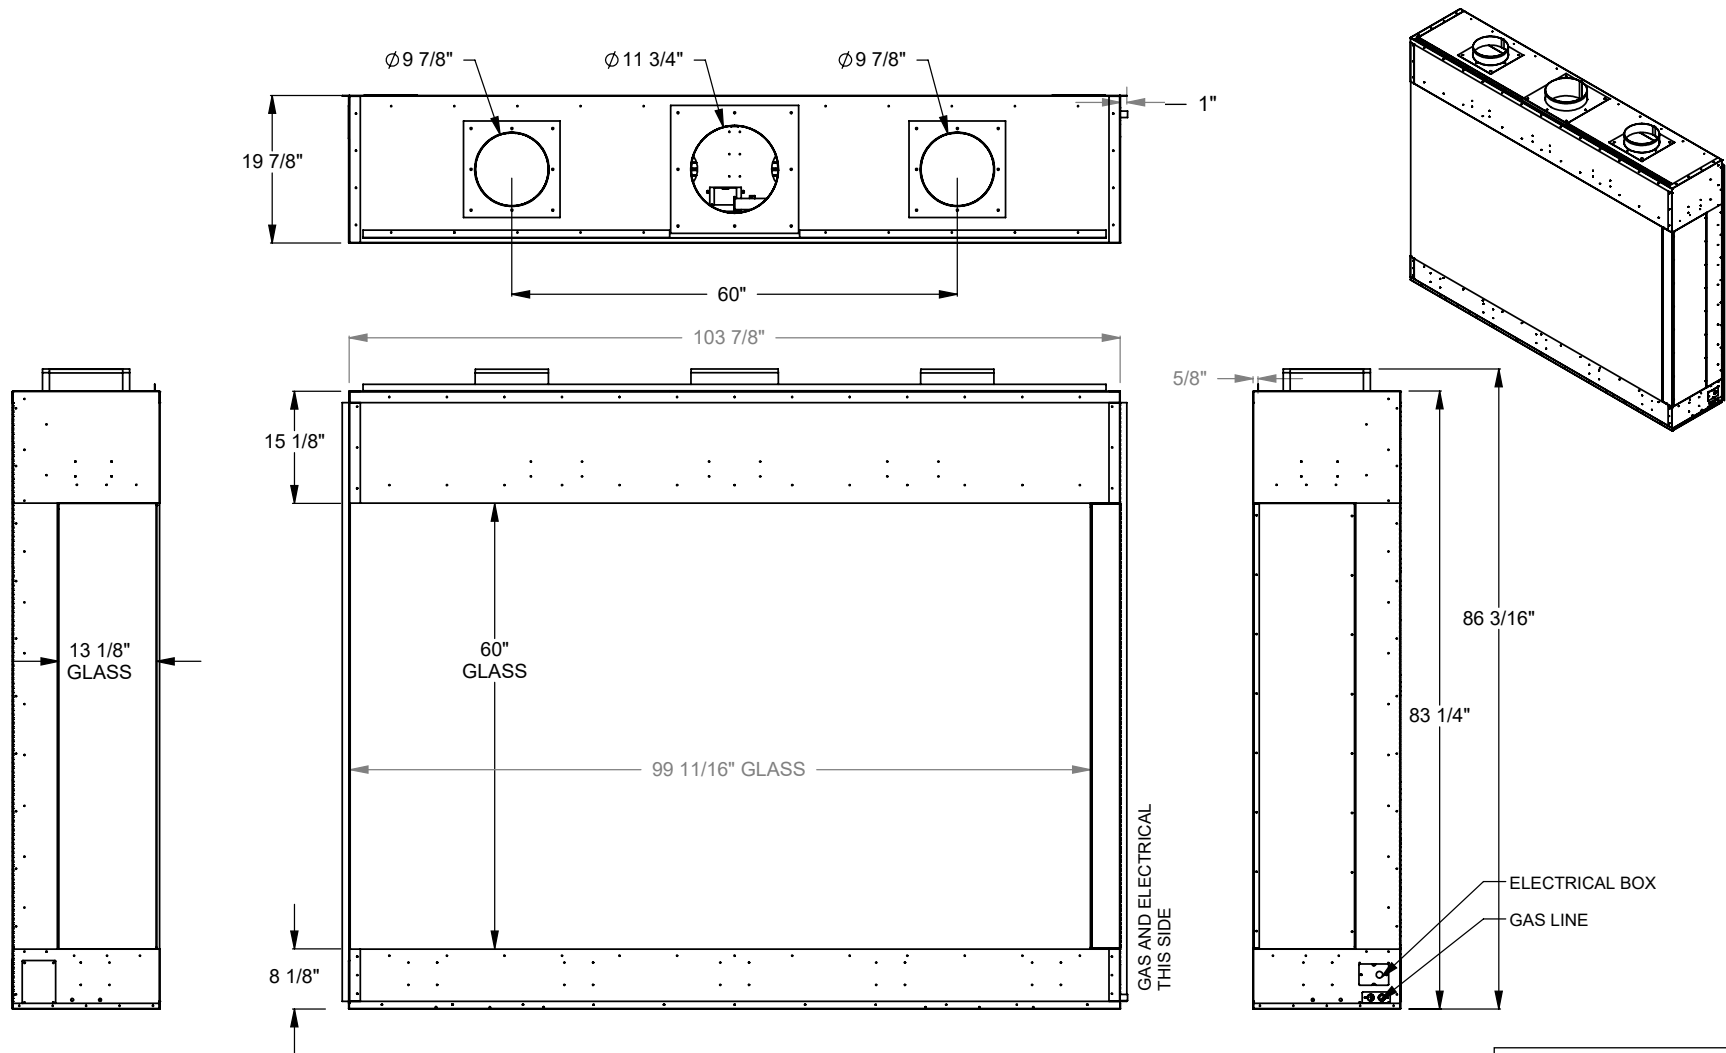

PCCL860
Prodigy Corner Left
COOL-Pack Top Intake

NOTE	UNLESS OTHERWISE SPECIFIED	DATE
PRODIGY SERIES UNITS ARE EQUIPPED WITH MULTI-COLOR LED UPLIGHTING.	DIMENSIONS ARE IN INCHES TOLERANCES: FRACTIONAL $\pm 1/8"$	01/29/2021

MONTIGO
the art of fireplaces
www.montigo.com