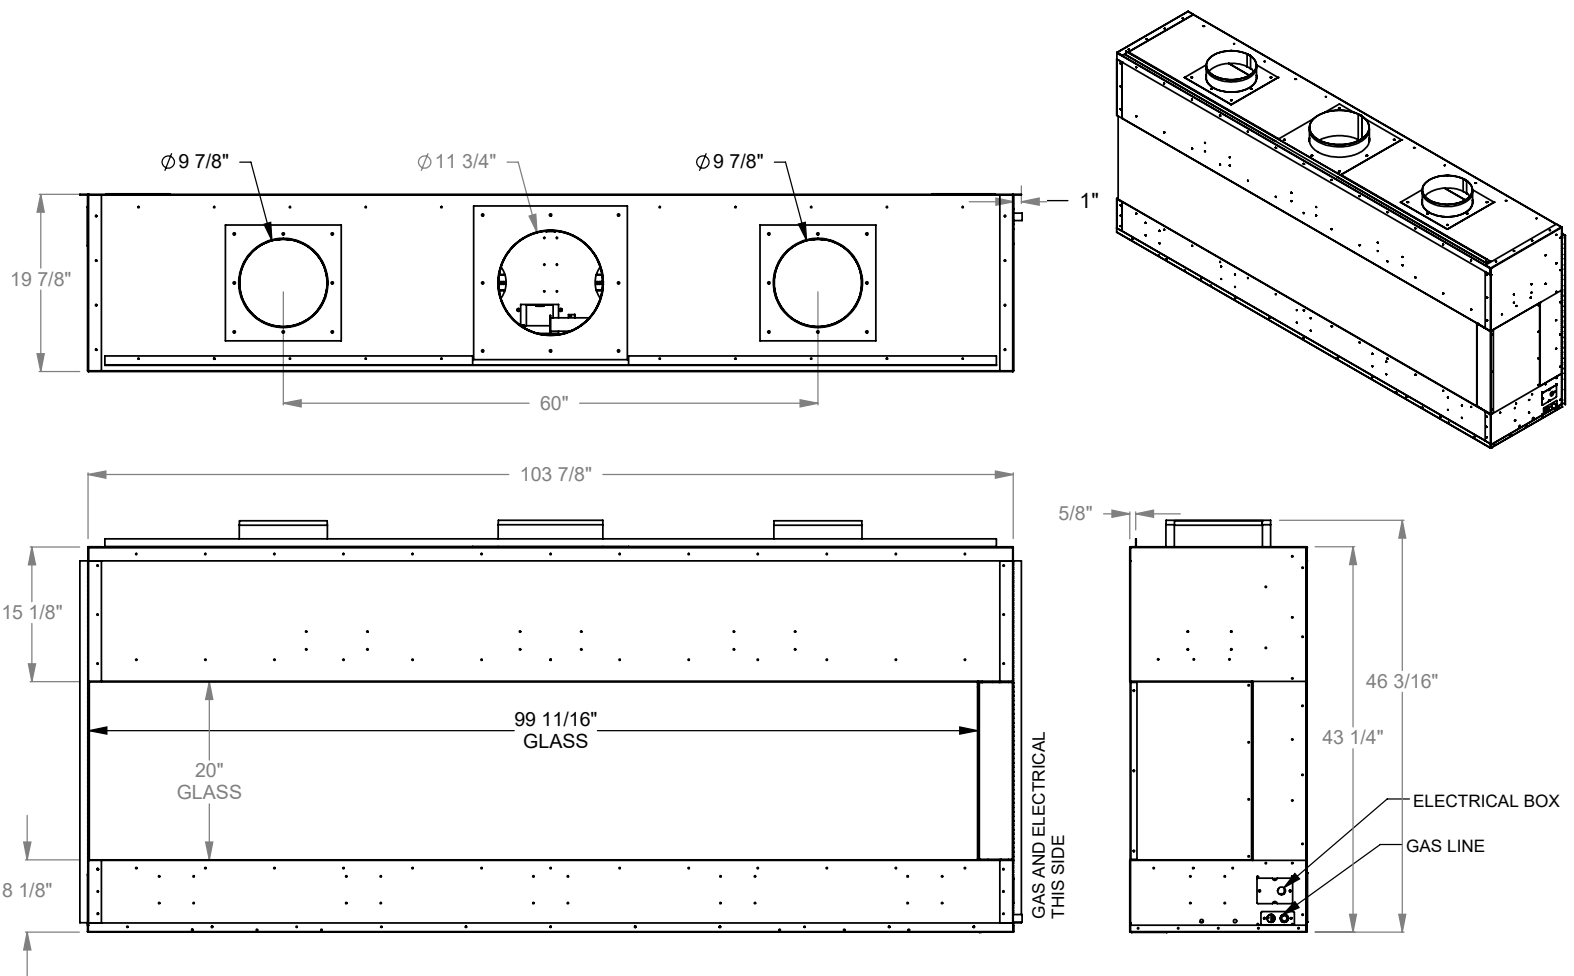

PCCL812
 Prodigy Corner Left
 COOL-Pack Top Intake

NOTE	UNLESS OTHERWISE SPECIFIED	DATE
PRODIGY SERIES UNITS ARE EQUIPPED WITH MULTI-COLOR LED UPLIGHTING.	DIMENSIONS ARE IN INCHES TOLERANCES: FRACTIONAL $\pm 1/8"$	01/29/2021

MONTIGO
 the art of fireplaces
 www.montigo.com

PCCL820
 Prodigy Corner Left
 COOL-Pack Top Intake

NOTE	UNLESS OTHERWISE SPECIFIED	DATE
PRODIGY SERIES UNITS ARE EQUIPPED WITH MULTI-COLOR LED UPLIGHTING.	DIMENSIONS ARE IN INCHES TOLERANCES: FRACTIONAL $\pm 1/8"$	01/29/2021

PCCL830
 Prodigy Corner Left
 COOL-Pack Top Intake

NOTE	UNLESS OTHERWISE SPECIFIED	DATE
PRODIGY SERIES UNITS ARE EQUIPPED WITH MULTI-COLOR LED UPLIGHTING.	DIMENSIONS ARE IN INCHES TOLERANCES: FRACTIONAL $\pm 1/8"$	01/29/2021