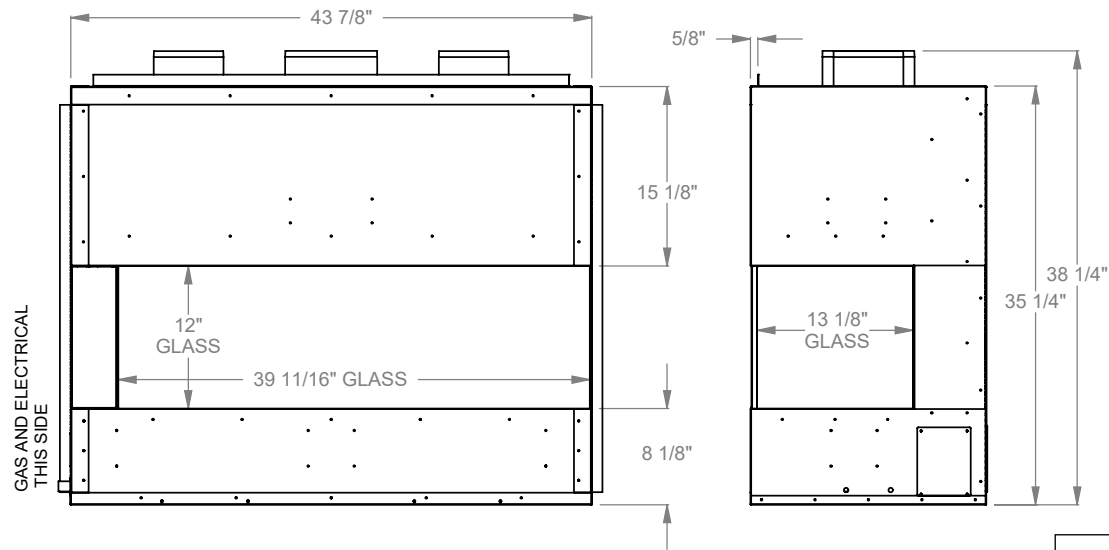

GAS LINE — ELECTRICAL BOX

**PCCR312**  
 Prodigy Corner Right  
 COOL-Pack Top Intake

NOTE	UNLESS OTHERWISE SPECIFIED	DATE
PRODIGY SERIES UNITS ARE EQUIPPED WITH MULTI-COLOR LED UPLIGHTING.	DIMENSIONS ARE IN INCHES TOLERANCES: FRACTIONAL $\pm 1/8"$	01/29/2021

**MONTIGO**  
 the art of fireplaces  
 www.montigo.com

GAS LINE — ELECTRICAL BOX

**PCCR320**  
 Prodigy Corner Right  
 COOL-Pack Top Intake

NOTE	UNLESS OTHERWISE SPECIFIED	DATE
PRODIGY SERIES UNITS ARE EQUIPPED WITH MULTI-COLOR LED UPLIGHTING.	DIMENSIONS ARE IN INCHES TOLERANCES: FRACTIONAL $\pm 1/8"$	01/29/2021

**MONTIGO**  
 the art of fireplaces  
 www.montigo.com

GAS LINE — ELECTRICAL BOX

**PCCR330**  
 Prodigy Corner Right  
 COOL-Pack Top Intake

NOTE	UNLESS OTHERWISE SPECIFIED	DATE
PRODIGY SERIES UNITS ARE EQUIPPED WITH MULTI-COLOR LED UPLIGHTING.	DIMENSIONS ARE IN INCHES TOLERANCES: FRACTIONAL $\pm 1/8"$	01/29/2021

**MONTIGO**  
 the art of fireplaces  
 www.montigo.com

GAS LINE — ELECTRICAL BOX

**PCCR336**  
 Prodigy Corner Right  
 COOL-Pack Top Intake

NOTE	UNLESS OTHERWISE SPECIFIED	DATE
PRODIGY SERIES UNITS ARE EQUIPPED WITH MULTI-COLOR LED UPLIGHTING.	DIMENSIONS ARE IN INCHES TOLERANCES: FRACTIONAL $\pm 1/8"$	01/29/2021