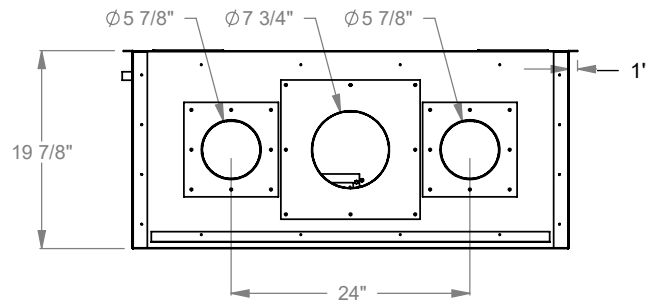

GAS LINE — ELECTRICAL BOX

**PCCR312**  
 Prodigy Corner Right  
 COOL-Pack Top Intake

NOTE	UNLESS OTHERWISE SPECIFIED	DATE
PRODIGY SERIES UNITS ARE EQUIPPED WITH MULTI-COLOR LED UPLIGHTING.	DIMENSIONS ARE IN INCHES TOLERANCES: FRACTIONAL $\pm 1/8"$	01/29/2021

**MONTIGO**  
 the art of fireplaces  
 www.montigo.com

GAS LINE — ELECTRICAL BOX

**PCCR320**  
 Prodigy Corner Right  
 COOL-Pack Top Intake

NOTE	UNLESS OTHERWISE SPECIFIED	DATE
PRODIGY SERIES UNITS ARE EQUIPPED WITH MULTI-COLOR LED UPLIGHTING.	DIMENSIONS ARE IN INCHES TOLERANCES: FRACTIONAL $\pm 1/8"$	01/29/2021

**MONTIGO**  
 the art of fireplaces  
 www.montigo.com

GAS LINE — ELECTRICAL BOX

**PCCR330**  
 Prodigy Corner Right  
 COOL-Pack Top Intake

NOTE	UNLESS OTHERWISE SPECIFIED	DATE
PRODIGY SERIES UNITS ARE EQUIPPED WITH MULTI-COLOR LED UPLIGHTING.	DIMENSIONS ARE IN INCHES TOLERANCES: FRACTIONAL $\pm 1/8"$	01/29/2021