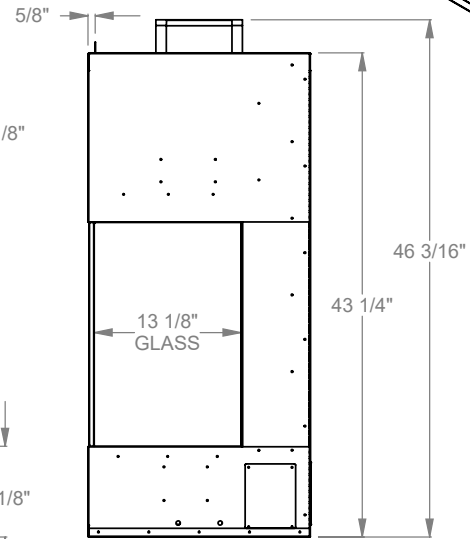

GAS LINE — ELECTRICAL BOX

**PCCR312**  
 Prodigy Corner Right  
 COOL-Pack Top Intake

NOTE	UNLESS OTHERWISE SPECIFIED	DATE
PRODIGY SERIES UNITS ARE EQUIPPED WITH MULTI-COLOR LED UPLIGHTING.	DIMENSIONS ARE IN INCHES TOLERANCES: FRACTIONAL $\pm 1/8"$	01/29/2021

**MONTIGO**  
 the art of fireplaces  
 www.montigo.com

GAS LINE — ELECTRICAL BOX

**PCCR320**  
 Prodigy Corner Right  
 COOL-Pack Top Intake

NOTE	UNLESS OTHERWISE SPECIFIED	DATE
PRODIGY SERIES UNITS ARE EQUIPPED WITH MULTI-COLOR LED UPLIGHTING.	DIMENSIONS ARE IN INCHES TOLERANCES: FRACTIONAL $\pm 1/8"$	01/29/2021

**MONTIGO**  
 the art of fireplaces  
 www.montigo.com

GAS LINE — ELECTRICAL BOX

**PCCR330**  
 Prodigy Corner Right  
 COOL-Pack Top Intake

NOTE	UNLESS OTHERWISE SPECIFIED	DATE
PRODIGY SERIES UNITS ARE EQUIPPED WITH MULTI-COLOR LED UPLIGHTING.	DIMENSIONS ARE IN INCHES TOLERANCES: FRACTIONAL $\pm 1/8"$	01/29/2021