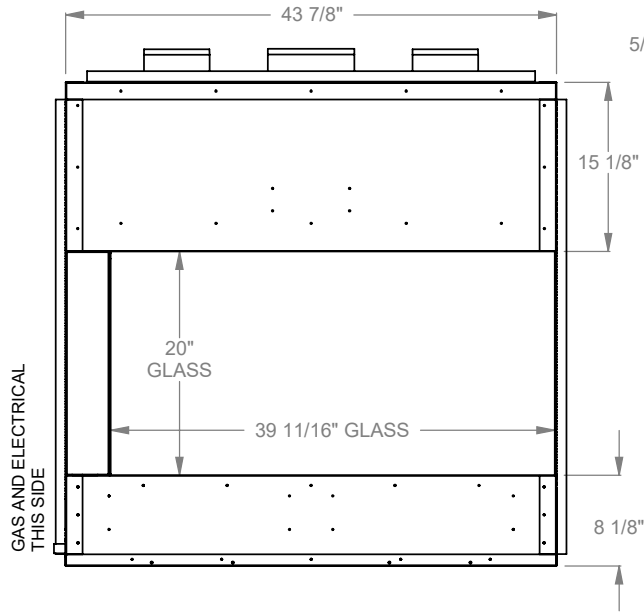

GAS LINE — ELECTRICAL BOX

**PCCR312**  
 Prodigy Corner Right  
 COOL-Pack Top Intake

NOTE	UNLESS OTHERWISE SPECIFIED	DATE
PRODIGY SERIES UNITS ARE EQUIPPED WITH MULTI-COLOR LED UPLIGHTING.	DIMENSIONS ARE IN INCHES TOLERANCES: FRACTIONAL $\pm 1/8"$	01/29/2021

**MONTIGO**  
 the art of fireplaces  
 www.montigo.com

GAS LINE — ELECTRICAL BOX

**PCCR320**  
 Prodigy Corner Right  
 COOL-Pack Top Intake

NOTE	UNLESS OTHERWISE SPECIFIED	DATE
PRODIGY SERIES UNITS ARE EQUIPPED WITH MULTI-COLOR LED UPLIGHTING.	DIMENSIONS ARE IN INCHES TOLERANCES: FRACTIONAL $\pm 1/8"$	01/29/2021

**MONTIGO**  
 the art of fireplaces  
 www.montigo.com

GAS LINE — ELECTRICAL BOX

**PCCR330**  
 Prodigy Corner Right  
 COOL-Pack Top Intake

NOTE	UNLESS OTHERWISE SPECIFIED	DATE
PRODIGY SERIES UNITS ARE EQUIPPED WITH MULTI-COLOR LED UPLIGHTING.	DIMENSIONS ARE IN INCHES TOLERANCES: FRACTIONAL $\pm 1/8"$	01/29/2021