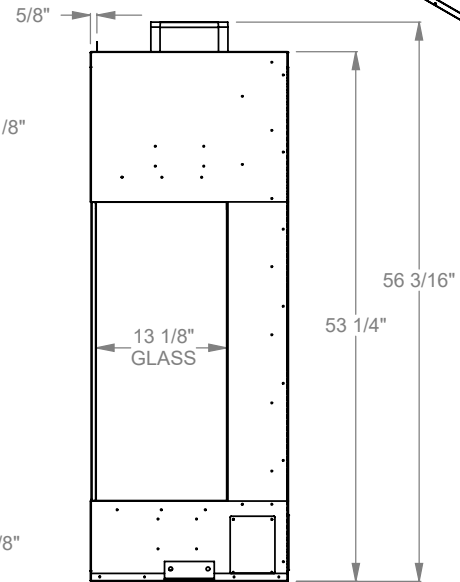

GAS LINE — ELECTRICAL BOX

**PCCR312**  
 Prodigy Corner Right  
 COOL-Pack Top Intake

NOTE	UNLESS OTHERWISE SPECIFIED	DATE
PRODIGY SERIES UNITS ARE EQUIPPED WITH MULTI-COLOR LED UPLIGHTING.	DIMENSIONS ARE IN INCHES TOLERANCES: FRACTIONAL $\pm 1/8"$	01/29/2021

**MONTIGO**  
 the art of fireplaces  
 www.montigo.com

GAS LINE — ELECTRICAL BOX

**PCCR320**  
 Prodigy Corner Right  
 COOL-Pack Top Intake

NOTE	UNLESS OTHERWISE SPECIFIED	DATE
PRODIGY SERIES UNITS ARE EQUIPPED WITH MULTI-COLOR LED UPLIGHTING.	DIMENSIONS ARE IN INCHES TOLERANCES: FRACTIONAL $\pm 1/8"$	01/29/2021

**MONTIGO**  
 the art of fireplaces  
 www.montigo.com

GAS LINE — ELECTRICAL BOX

**PCCR330**  
 Prodigy Corner Right  
 COOL-Pack Top Intake

NOTE	UNLESS OTHERWISE SPECIFIED	DATE
PRODIGY SERIES UNITS ARE EQUIPPED WITH MULTI-COLOR LED UPLIGHTING.	DIMENSIONS ARE IN INCHES TOLERANCES: FRACTIONAL $\pm 1/8"$	01/29/2021