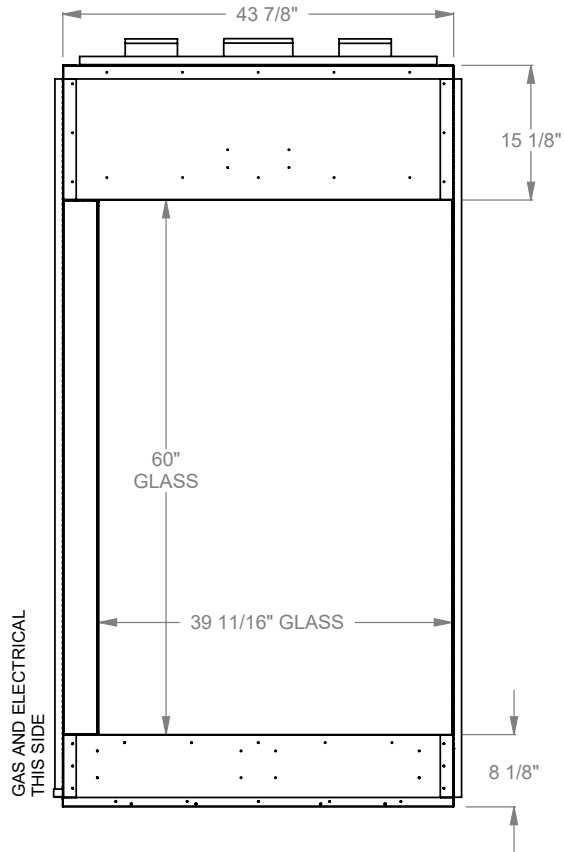

**MONTIGO**  
 the art of fireplaces  
 www.montigo.com

GAS LINE — ELECTRICAL BOX

**PCCR336**  
 Prodigy Corner Right  
 COOL-Pack Top Intake

NOTE	UNLESS OTHERWISE SPECIFIED	DATE
PRODIGY SERIES UNITS ARE EQUIPPED WITH MULTI-COLOR LED UPLIGHTING.	DIMENSIONS ARE IN INCHES TOLERANCES: FRACTIONAL $\pm 1/8"$	01/29/2021

**MONTIGO**  
 the art of fireplaces  
 www.montigo.com

GAS LINE — ELECTRICAL BOX

**PCCR360**  
 Prodigy Corner Right  
 COOL-Pack Top Intake

NOTE	UNLESS OTHERWISE SPECIFIED	DATE
PRODIGY SERIES UNITS ARE EQUIPPED WITH MULTI-COLOR LED UPLIGHTING.	DIMENSIONS ARE IN INCHES TOLERANCES: FRACTIONAL $\pm 1/8"$	01/29/2021