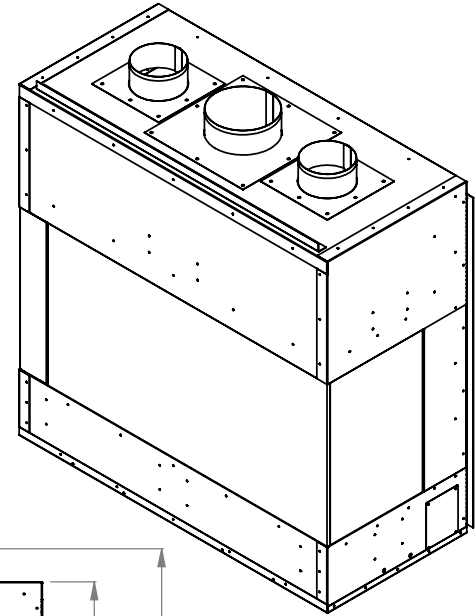

GAS LINE — ELECTRICAL BOX

**PCCR312**  
 Prodigy Corner Right  
 COOL-Pack Top Intake

NOTE	UNLESS OTHERWISE SPECIFIED	DATE
PRODIGY SERIES UNITS ARE EQUIPPED WITH MULTI-COLOR LED UPLIGHTING.	DIMENSIONS ARE IN INCHES TOLERANCES: FRACTIONAL $\pm 1/8"$	01/29/2021

**MONTIGO**  
 the art of fireplaces  
 www.montigo.com

GAS LINE — ELECTRICAL BOX

**PCCR320**  
 Prodigy Corner Right  
 COOL-Pack Top Intake

NOTE	UNLESS OTHERWISE SPECIFIED	DATE
PRODIGY SERIES UNITS ARE EQUIPPED WITH MULTI-COLOR LED UPLIGHTING.	DIMENSIONS ARE IN INCHES TOLERANCES: FRACTIONAL $\pm 1/8"$	01/29/2021

**MONTIGO**  
 the art of fireplaces  
 www.montigo.com

GAS LINE — ELECTRICAL BOX

**PCCR330**  
 Prodigy Corner Right  
 COOL-Pack Top Intake

NOTE	UNLESS OTHERWISE SPECIFIED	DATE
PRODIGY SERIES UNITS ARE EQUIPPED WITH MULTI-COLOR LED UPLIGHTING.	DIMENSIONS ARE IN INCHES TOLERANCES: FRACTIONAL $\pm 1/8"$	01/29/2021