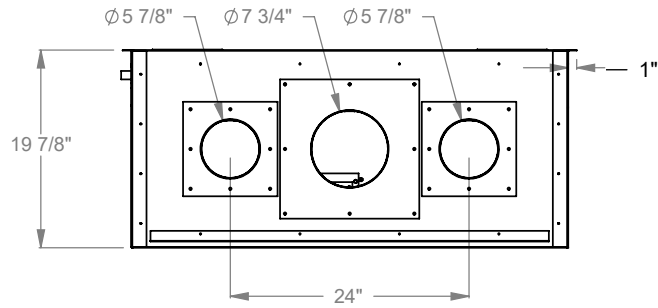

**MONTIGO**  
 the art of fireplaces  
 www.montigo.com

GAS LINE — ELECTRICAL BOX

**PCCR330**  
 Prodigy Corner Right  
 COOL-Pack Top Intake

NOTE	UNLESS OTHERWISE SPECIFIED	DATE
PRODIGY SERIES UNITS ARE EQUIPPED WITH MULTI-COLOR LED UPLIGHTING.	DIMENSIONS ARE IN INCHES TOLERANCES: FRACTIONAL $\pm 1/8"$	01/29/2021

**MONTIGO**  
 the art of fireplaces  
 www.montigo.com

GAS LINE — ELECTRICAL BOX

**PCCR336**  
 Prodigy Corner Right  
 COOL-Pack Top Intake

NOTE	UNLESS OTHERWISE SPECIFIED	DATE
PRODIGY SERIES UNITS ARE EQUIPPED WITH MULTI-COLOR LED UPLIGHTING.	DIMENSIONS ARE IN INCHES TOLERANCES: FRACTIONAL $\pm 1/8"$	01/29/2021