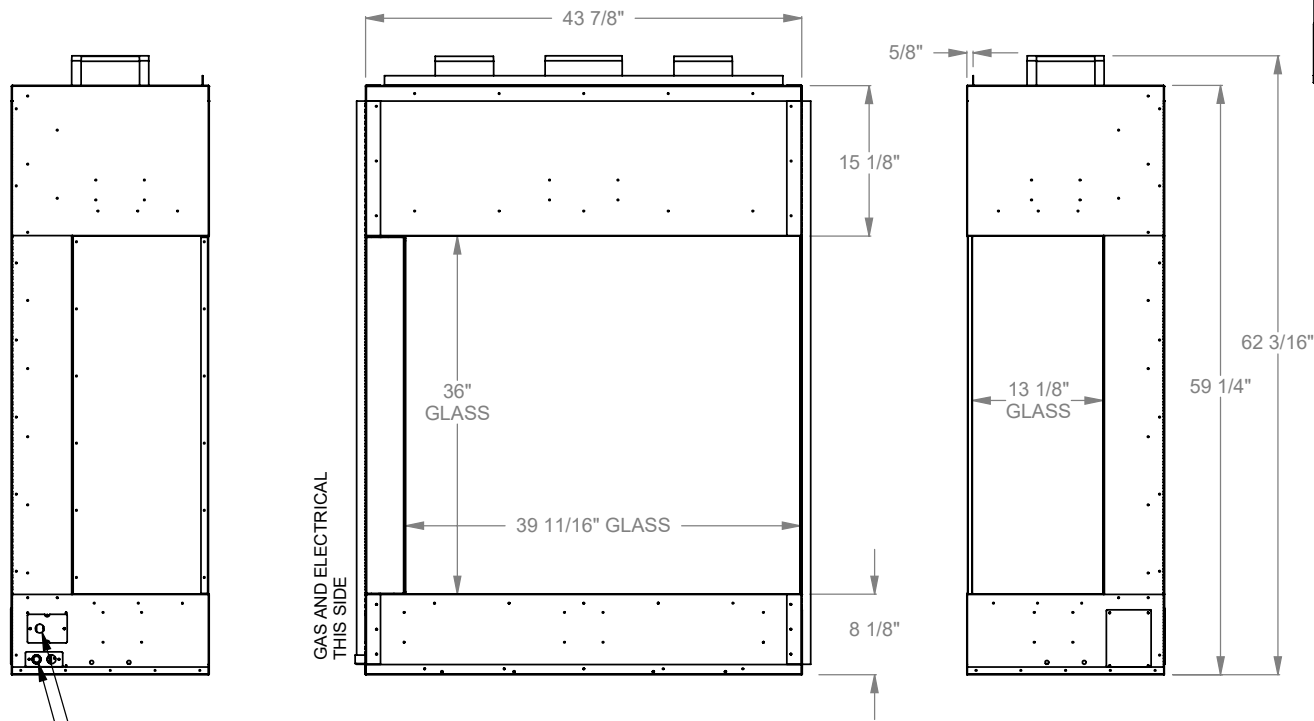

GAS LINE — ELECTRICAL BOX

**PCCR312**  
 Prodigy Corner Right  
 COOL-Pack Top Intake

NOTE	UNLESS OTHERWISE SPECIFIED	DATE
PRODIGY SERIES UNITS ARE EQUIPPED WITH MULTI-COLOR LED UPLIGHTING.	DIMENSIONS ARE IN INCHES TOLERANCES: FRACTIONAL $\pm 1/8"$	01/29/2021

**MONTIGO**  
 the art of fireplaces  
 www.montigo.com

GAS LINE — ELECTRICAL BOX

**PCCR330**  
 Prodigy Corner Right  
 COOL-Pack Top Intake

NOTE	UNLESS OTHERWISE SPECIFIED	DATE
PRODIGY SERIES UNITS ARE EQUIPPED WITH MULTI-COLOR LED UPLIGHTING.	DIMENSIONS ARE IN INCHES TOLERANCES: FRACTIONAL $\pm 1/8"$	01/29/2021

**MONTIGO**  
 the art of fireplaces  
 www.montigo.com

GAS LINE — ELECTRICAL BOX

**PCCR336**  
 Prodigy Corner Right  
 COOL-Pack Top Intake

NOTE	UNLESS OTHERWISE SPECIFIED	DATE
PRODIGY SERIES UNITS ARE EQUIPPED WITH MULTI-COLOR LED UPLIGHTING.	DIMENSIONS ARE IN INCHES TOLERANCES: FRACTIONAL $\pm 1/8"$	01/29/2021