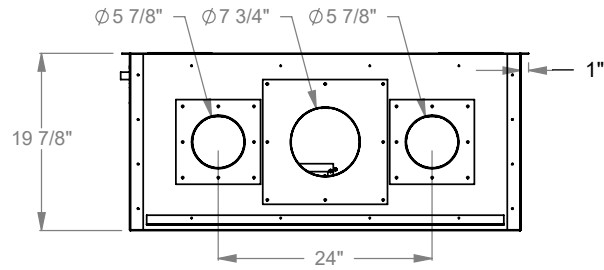

GAS LINE — ELECTRICAL BOX

PCCR360
Prodigy Corner Right
COOL-Pack Top Intake

NOTE	UNLESS OTHERWISE SPECIFIED	DATE
PRODIGY SERIES UNITS ARE EQUIPPED WITH MULTI-COLOR LED UPLIGHTING.	DIMENSIONS ARE IN INCHES TOLERANCES: FRACTIONAL $\pm 1/8"$	01/29/2021

MONTIGO
the art of fireplaces
www.montigo.com