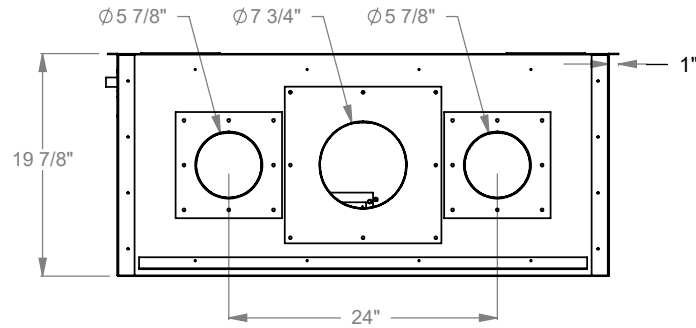

GAS LINE — ELECTRICAL BOX

**PCCR312**  
 Prodigy Corner Right  
 COOL-Pack Top Intake

NOTE	UNLESS OTHERWISE SPECIFIED	DATE
PRODIGY SERIES UNITS ARE EQUIPPED WITH MULTI-COLOR LED UPLIGHTING.	DIMENSIONS ARE IN INCHES TOLERANCES: FRACTIONAL $\pm 1/8"$	01/29/2021

**MONTIGO**  
 the art of fireplaces  
 www.montigo.com

GAS LINE — ELECTRICAL BOX

**PCCR320**  
 Prodigy Corner Right  
 COOL-Pack Top Intake

NOTE	UNLESS OTHERWISE SPECIFIED	DATE
PRODIGY SERIES UNITS ARE EQUIPPED WITH MULTI-COLOR LED UPLIGHTING.	DIMENSIONS ARE IN INCHES TOLERANCES: FRACTIONAL $\pm 1/8"$	01/29/2021

**MONTIGO**  
 the art of fireplaces  
 www.montigo.com

GAS LINE — ELECTRICAL BOX

**PCCR330**  
 Prodigy Corner Right  
 COOL-Pack Top Intake

NOTE	UNLESS OTHERWISE SPECIFIED	DATE
PRODIGY SERIES UNITS ARE EQUIPPED WITH MULTI-COLOR LED UPLIGHTING.	DIMENSIONS ARE IN INCHES TOLERANCES: FRACTIONAL $\pm 1/8"$	01/29/2021