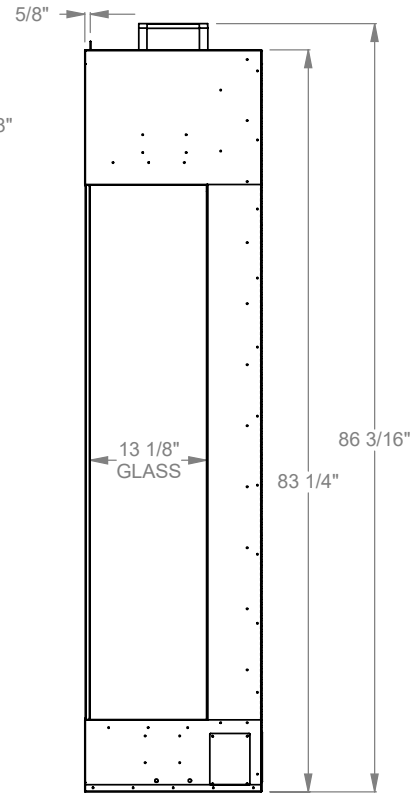

GAS LINE — ELECTRICAL BOX

**PCCR312**  
 Prodigy Corner Right  
 COOL-Pack Top Intake

NOTE	UNLESS OTHERWISE SPECIFIED	DATE
PRODIGY SERIES UNITS ARE EQUIPPED WITH MULTI-COLOR LED UPLIGHTING.	DIMENSIONS ARE IN INCHES TOLERANCES: FRACTIONAL $\pm 1/8"$	01/29/2021

**MONTIGO**  
 the art of fireplaces  
 www.montigo.com

GAS LINE — ELECTRICAL BOX

**PCCR330**  
 Prodigy Corner Right  
 COOL-Pack Top Intake

NOTE	UNLESS OTHERWISE SPECIFIED	DATE
PRODIGY SERIES UNITS ARE EQUIPPED WITH MULTI-COLOR LED UPLIGHTING.	DIMENSIONS ARE IN INCHES TOLERANCES: FRACTIONAL $\pm 1/8"$	01/29/2021

**MONTIGO**  
 the art of fireplaces  
 www.montigo.com

GAS LINE — ELECTRICAL BOX

**PCCR336**  
 Prodigy Corner Right  
 COOL-Pack Top Intake

NOTE	UNLESS OTHERWISE SPECIFIED	DATE
PRODIGY SERIES UNITS ARE EQUIPPED WITH MULTI-COLOR LED UPLIGHTING.	DIMENSIONS ARE IN INCHES TOLERANCES: FRACTIONAL $\pm 1/8"$	01/29/2021

**MONTIGO**  
 the art of fireplaces  
 www.montigo.com

GAS LINE — ELECTRICAL BOX

**PCCR360**  
 Prodigy Corner Right  
 COOL-Pack Top Intake

NOTE	UNLESS OTHERWISE SPECIFIED	DATE
PRODIGY SERIES UNITS ARE EQUIPPED WITH MULTI-COLOR LED UPLIGHTING.	DIMENSIONS ARE IN INCHES TOLERANCES: FRACTIONAL $\pm 1/8"$	01/29/2021