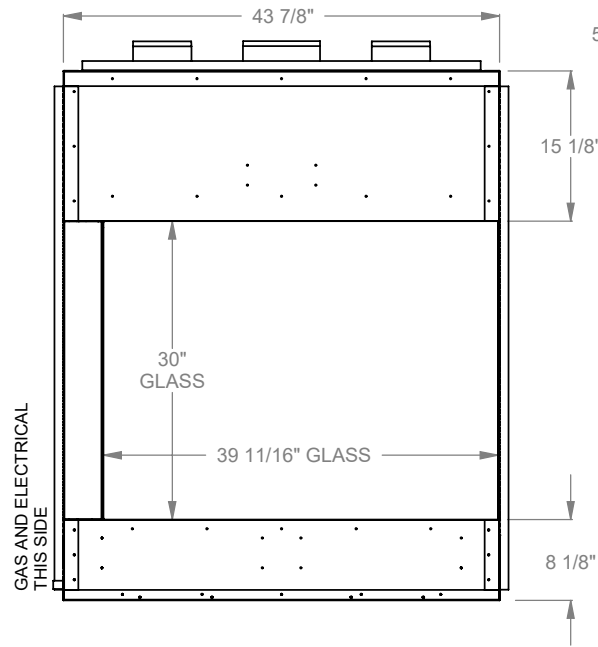

GAS LINE — ELECTRICAL BOX

**PCCR312**  
 Prodigy Corner Right  
 COOL-Pack Top Intake

NOTE	UNLESS OTHERWISE SPECIFIED	DATE
PRODIGY SERIES UNITS ARE EQUIPPED WITH MULTI-COLOR LED UPLIGHTING.	DIMENSIONS ARE IN INCHES TOLERANCES: FRACTIONAL $\pm 1/8"$	01/29/2021

**MONTIGO**  
 the art of fireplaces  
 www.montigo.com

GAS LINE — ELECTRICAL BOX

**PCCR320**  
 Prodigy Corner Right  
 COOL-Pack Top Intake

NOTE	UNLESS OTHERWISE SPECIFIED	DATE
PRODIGY SERIES UNITS ARE EQUIPPED WITH MULTI-COLOR LED UPLIGHTING.	DIMENSIONS ARE IN INCHES TOLERANCES: FRACTIONAL $\pm 1/8"$	01/29/2021

**MONTIGO**  
 the art of fireplaces  
 www.montigo.com

GAS LINE — ELECTRICAL BOX

**PCCR330**  
 Prodigy Corner Right  
 COOL-Pack Top Intake

NOTE	UNLESS OTHERWISE SPECIFIED	DATE
PRODIGY SERIES UNITS ARE EQUIPPED WITH MULTI-COLOR LED UPLIGHTING.	DIMENSIONS ARE IN INCHES TOLERANCES: FRACTIONAL $\pm 1/8"$	01/29/2021