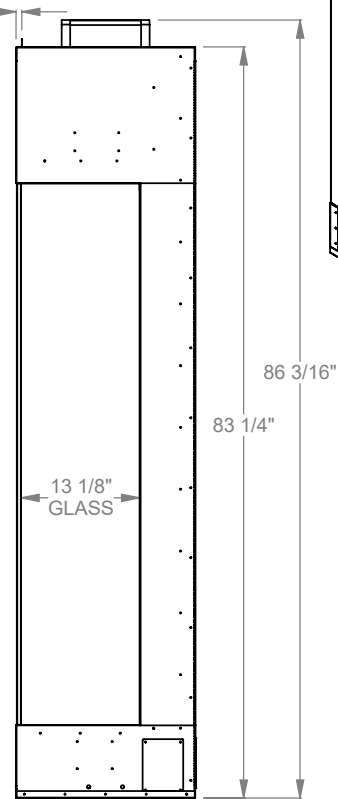

GAS LINE — ELECTRICAL BOX

PCCR412
 Prodigy Corner Right
 COOL-Pack Top Intake

NOTE	UNLESS OTHERWISE SPECIFIED	DATE
PRODIGY SERIES UNITS ARE EQUIPPED WITH MULTI-COLOR LED UPLIGHTING.	DIMENSIONS ARE IN INCHES TOLERANCES: FRACTIONAL $\pm 1/8"$	01/29/2021

MONTIGO
 the art of fireplaces
 www.montigo.com

GAS LINE — ELECTRICAL BOX

PCCR430
 Prodigy Corner Right
 COOL-Pack Top Intake

NOTE	UNLESS OTHERWISE SPECIFIED	DATE
PRODIGY SERIES UNITS ARE EQUIPPED WITH MULTI-COLOR LED UPLIGHTING.	DIMENSIONS ARE IN INCHES TOLERANCES: FRACTIONAL $\pm 1/8"$	01/29/2021

MONTIGO
 the art of fireplaces
 www.montigo.com

GAS LINE — ELECTRICAL BOX

PCCR436
 Prodigy Corner Right
 COOL-Pack Top Intake

NOTE	UNLESS OTHERWISE SPECIFIED	DATE
PRODIGY SERIES UNITS ARE EQUIPPED WITH MULTI-COLOR LED UPLIGHTING.	DIMENSIONS ARE IN INCHES TOLERANCES: FRACTIONAL $\pm 1/8"$	01/29/2021

MONTIGO
 the art of fireplaces
 www.montigo.com

GAS LINE — ELECTRICAL BOX

PCCR460
 Prodigy Corner Right
 COOL-Pack Top Intake

NOTE	UNLESS OTHERWISE SPECIFIED	DATE
PRODIGY SERIES UNITS ARE EQUIPPED WITH MULTI-COLOR LED UPLIGHTING.	DIMENSIONS ARE IN INCHES TOLERANCES: FRACTIONAL ± 1/8"	01/29/2021