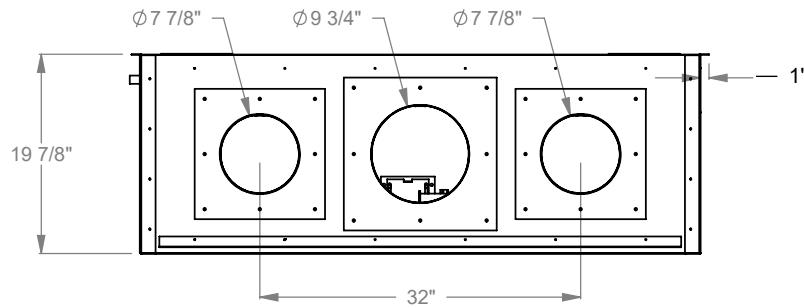

MONTIGO
 the art of fireplaces
 www.montigo.com

GAS LINE — ELECTRICAL BOX

PCCR430
 Prodigy Corner Right
 COOL-Pack Top Intake

NOTE	UNLESS OTHERWISE SPECIFIED	DATE
PRODIGY SERIES UNITS ARE EQUIPPED WITH MULTI-COLOR LED UPLIGHTING.	DIMENSIONS ARE IN INCHES TOLERANCES: FRACTIONAL $\pm 1/8"$	01/29/2021

MONTIGO
 the art of fireplaces
 www.montigo.com

GAS LINE — ELECTRICAL BOX

PCCR436
 Prodigy Corner Right
 COOL-Pack Top Intake

NOTE	UNLESS OTHERWISE SPECIFIED	DATE
PRODIGY SERIES UNITS ARE EQUIPPED WITH MULTI-COLOR LED UPLIGHTING.	DIMENSIONS ARE IN INCHES TOLERANCES: FRACTIONAL $\pm 1/8"$	01/29/2021