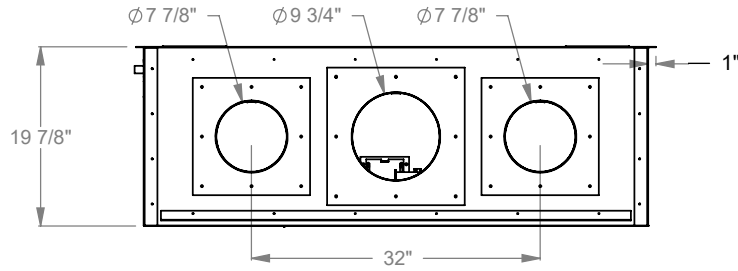

GAS LINE — ELECTRICAL BOX

PCCR460
Prodigy Corner Right
COOL-Pack Top Intake

NOTE	UNLESS OTHERWISE SPECIFIED	DATE
PRODIGY SERIES UNITS ARE EQUIPPED WITH MULTI-COLOR LED UPLIGHTING.	DIMENSIONS ARE IN INCHES TOLERANCES: FRACTIONAL ± 1/8"	01/29/2021

MONTIGO
the art of fireplaces
www.montigo.com