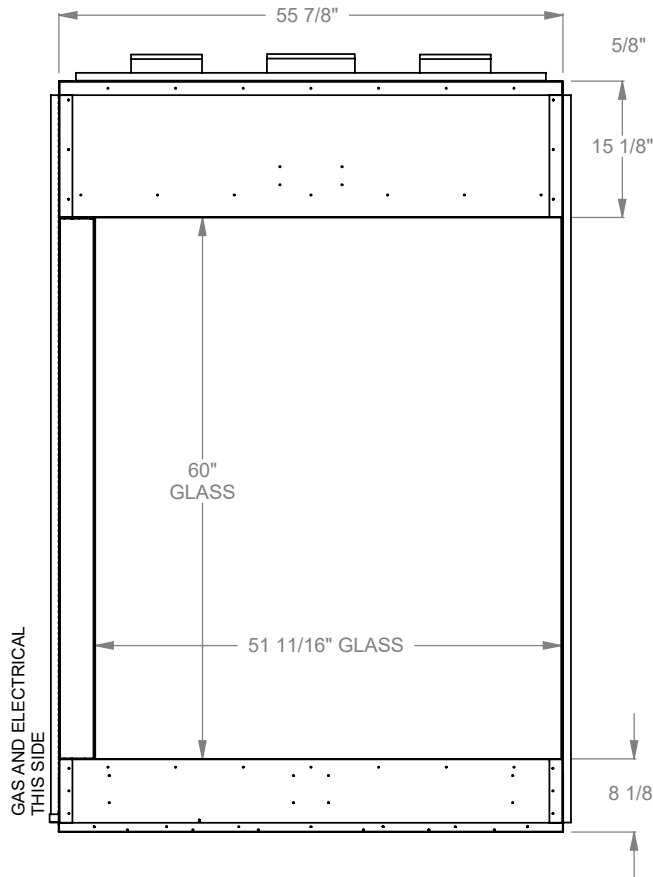

GAS LINE — ELECTRICAL BOX

PCCR460
Prodigy Corner Right
COOL-Pack Top Intake

NOTE	UNLESS OTHERWISE SPECIFIED	DATE
PRODIGY SERIES UNITS ARE EQUIPPED WITH MULTI-COLOR LED UPLIGHTING.	DIMENSIONS ARE IN INCHES TOLERANCES: FRACTIONAL ± 1/8"	01/29/2021

MONTIGO
the art of fireplaces
www.montigo.com