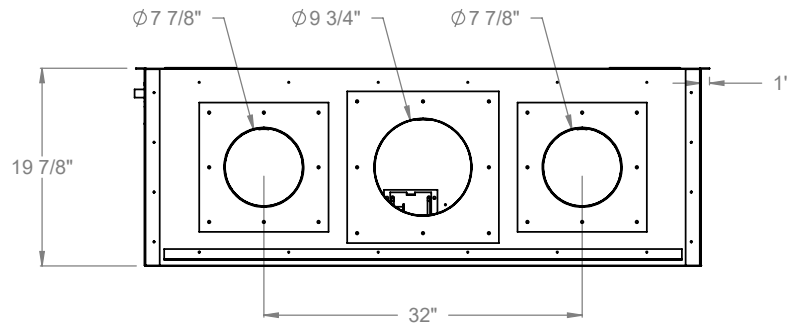

GAS LINE — ELECTRICAL BOX

PCCR412
 Prodigy Corner Right
 COOL-Pack Top Intake

NOTE	UNLESS OTHERWISE SPECIFIED	DATE
PRODIGY SERIES UNITS ARE EQUIPPED WITH MULTI-COLOR LED UPLIGHTING.	DIMENSIONS ARE IN INCHES TOLERANCES: FRACTIONAL $\pm 1/8"$	01/29/2021

MONTIGO
 the art of fireplaces
 www.montigo.com

GAS LINE — ELECTRICAL BOX

PCCR420
 Prodigy Corner Right
 COOL-Pack Top Intake

NOTE	UNLESS OTHERWISE SPECIFIED	DATE
PRODIGY SERIES UNITS ARE EQUIPPED WITH MULTI-COLOR LED UPLIGHTING.	DIMENSIONS ARE IN INCHES TOLERANCES: FRACTIONAL $\pm 1/8''$	01/29/2021

MONTIGO
 the art of fireplaces
 www.montigo.com

GAS LINE — ELECTRICAL BOX

PCCR430
 Prodigy Corner Right
 COOL-Pack Top Intake

NOTE	UNLESS OTHERWISE SPECIFIED	DATE
PRODIGY SERIES UNITS ARE EQUIPPED WITH MULTI-COLOR LED UPLIGHTING.	DIMENSIONS ARE IN INCHES TOLERANCES: FRACTIONAL $\pm 1/8"$	01/29/2021