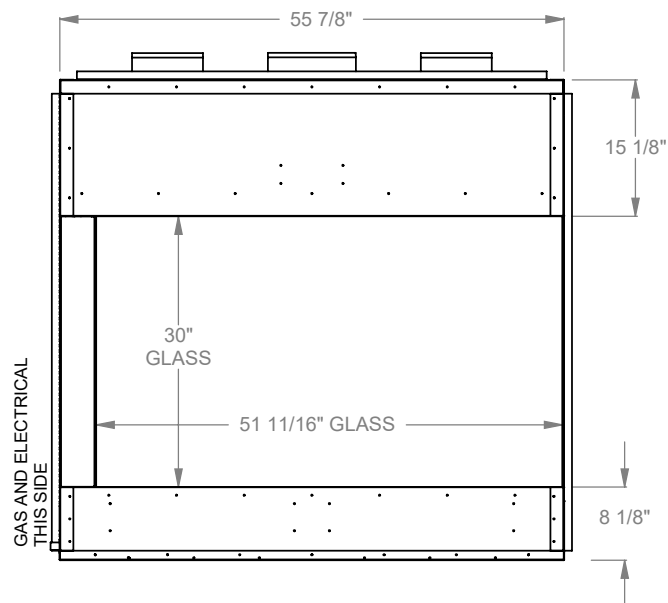

GAS LINE — ELECTRICAL BOX

PCCR412
 Prodigy Corner Right
 COOL-Pack Top Intake

NOTE	UNLESS OTHERWISE SPECIFIED	DATE
PRODIGY SERIES UNITS ARE EQUIPPED WITH MULTI-COLOR LED UPLIGHTING.	DIMENSIONS ARE IN INCHES TOLERANCES: FRACTIONAL $\pm 1/8"$	01/29/2021

MONTIGO
 the art of fireplaces
 www.montigo.com

GAS LINE — ELECTRICAL BOX

PCCR420
 Prodigy Corner Right
 COOL-Pack Top Intake

NOTE	UNLESS OTHERWISE SPECIFIED	DATE
PRODIGY SERIES UNITS ARE EQUIPPED WITH MULTI-COLOR LED UPLIGHTING.	DIMENSIONS ARE IN INCHES TOLERANCES: FRACTIONAL $\pm 1/8''$	01/29/2021

MONTIGO
 the art of fireplaces
 www.montigo.com

GAS LINE — ELECTRICAL BOX

PCCR430
 Prodigy Corner Right
 COOL-Pack Top Intake

NOTE	UNLESS OTHERWISE SPECIFIED	DATE
PRODIGY SERIES UNITS ARE EQUIPPED WITH MULTI-COLOR LED UPLIGHTING.	DIMENSIONS ARE IN INCHES TOLERANCES: FRACTIONAL $\pm 1/8"$	01/29/2021