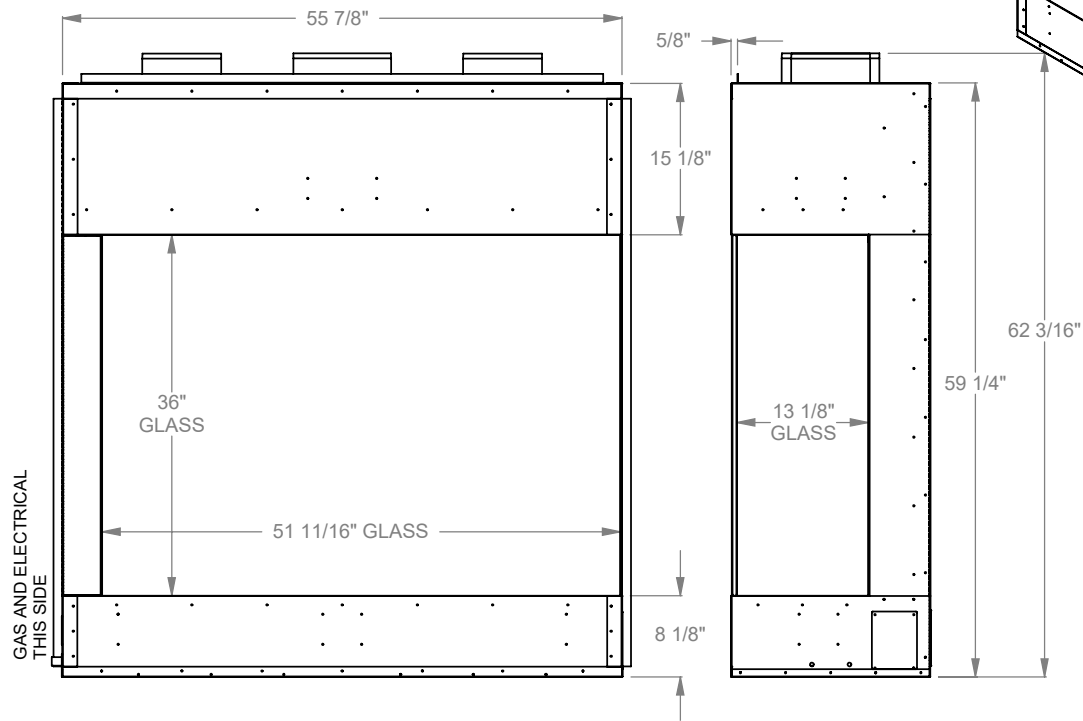

MONTIGO
 the art of fireplaces
 www.montigo.com

GAS LINE — ELECTRICAL BOX

PCCR430
 Prodigy Corner Right
 COOL-Pack Top Intake

NOTE	UNLESS OTHERWISE SPECIFIED	DATE
PRODIGY SERIES UNITS ARE EQUIPPED WITH MULTI-COLOR LED UPLIGHTING.	DIMENSIONS ARE IN INCHES TOLERANCES: FRACTIONAL $\pm 1/8"$	01/29/2021

MONTIGO
 the art of fireplaces
 www.montigo.com

GAS LINE — ELECTRICAL BOX

PCCR436
 Prodigy Corner Right
 COOL-Pack Top Intake

NOTE	UNLESS OTHERWISE SPECIFIED	DATE
PRODIGY SERIES UNITS ARE EQUIPPED WITH MULTI-COLOR LED UPLIGHTING.	DIMENSIONS ARE IN INCHES TOLERANCES: FRACTIONAL $\pm 1/8"$	01/29/2021