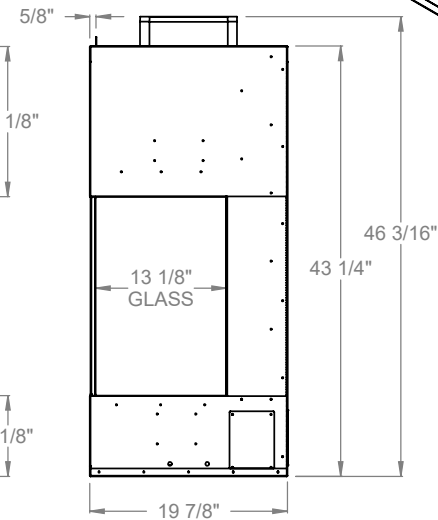

GAS LINE — ELECTRICAL BOX

PCCR412
 Prodigy Corner Right
 COOL-Pack Top Intake

NOTE	UNLESS OTHERWISE SPECIFIED	DATE
PRODIGY SERIES UNITS ARE EQUIPPED WITH MULTI-COLOR LED UPLIGHTING.	DIMENSIONS ARE IN INCHES TOLERANCES: FRACTIONAL $\pm 1/8"$	01/29/2021

MONTIGO
 the art of fireplaces
 www.montigo.com

GAS LINE — ELECTRICAL BOX

PCCR420
 Prodigy Corner Right
 COOL-Pack Top Intake

NOTE	UNLESS OTHERWISE SPECIFIED	DATE
PRODIGY SERIES UNITS ARE EQUIPPED WITH MULTI-COLOR LED UPLIGHTING.	DIMENSIONS ARE IN INCHES TOLERANCES: FRACTIONAL $\pm 1/8''$	01/29/2021

MONTIGO
 the art of fireplaces
 www.montigo.com

GAS LINE — ELECTRICAL BOX

PCCR430
 Prodigy Corner Right
 COOL-Pack Top Intake

NOTE	UNLESS OTHERWISE SPECIFIED	DATE
PRODIGY SERIES UNITS ARE EQUIPPED WITH MULTI-COLOR LED UPLIGHTING.	DIMENSIONS ARE IN INCHES TOLERANCES: FRACTIONAL $\pm 1/8"$	01/29/2021