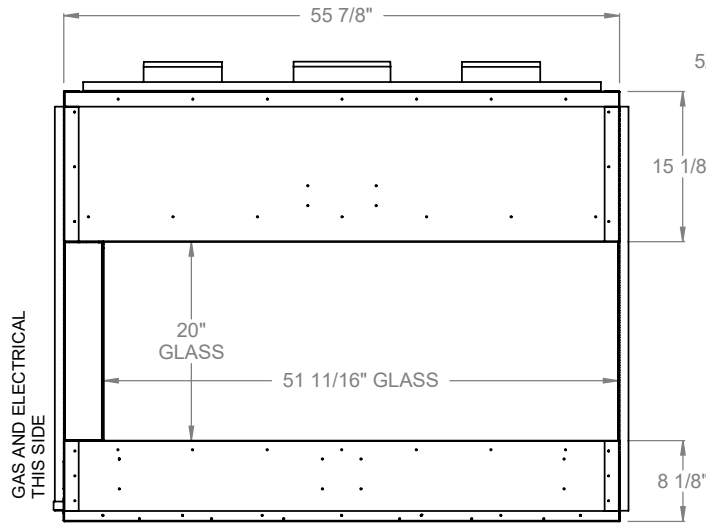

GAS LINE — ELECTRICAL BOX

PCCR412
 Prodigy Corner Right
 COOL-Pack Top Intake

NOTE	UNLESS OTHERWISE SPECIFIED	DATE
PRODIGY SERIES UNITS ARE EQUIPPED WITH MULTI-COLOR LED UPLIGHTING.	DIMENSIONS ARE IN INCHES TOLERANCES: FRACTIONAL $\pm 1/8"$	01/29/2021

MONTIGO
 the art of fireplaces
 www.montigo.com

GAS LINE — ELECTRICAL BOX

PCCR420
 Prodigy Corner Right
 COOL-Pack Top Intake

NOTE	UNLESS OTHERWISE SPECIFIED	DATE
PRODIGY SERIES UNITS ARE EQUIPPED WITH MULTI-COLOR LED UPLIGHTING.	DIMENSIONS ARE IN INCHES TOLERANCES: FRACTIONAL $\pm 1/8''$	01/29/2021

MONTIGO
 the art of fireplaces
 www.montigo.com

GAS LINE — ELECTRICAL BOX

PCCR430
 Prodigy Corner Right
 COOL-Pack Top Intake

NOTE	UNLESS OTHERWISE SPECIFIED	DATE
PRODIGY SERIES UNITS ARE EQUIPPED WITH MULTI-COLOR LED UPLIGHTING.	DIMENSIONS ARE IN INCHES TOLERANCES: FRACTIONAL $\pm 1/8"$	01/29/2021