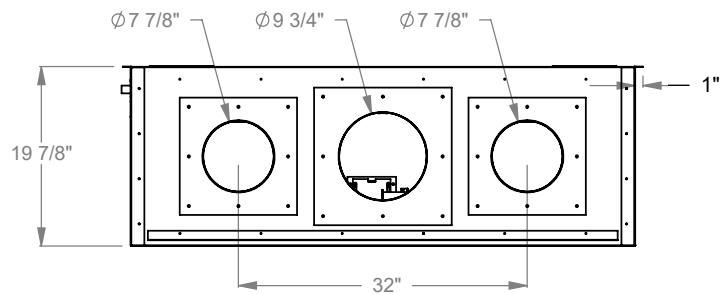

GAS LINE — ELECTRICAL BOX

PCCR412
 Prodigy Corner Right
 COOL-Pack Top Intake

NOTE	UNLESS OTHERWISE SPECIFIED	DATE
PRODIGY SERIES UNITS ARE EQUIPPED WITH MULTI-COLOR LED UPLIGHTING.	DIMENSIONS ARE IN INCHES TOLERANCES: FRACTIONAL $\pm 1/8"$	01/29/2021

MONTIGO
 the art of fireplaces
 www.montigo.com

GAS LINE — ELECTRICAL BOX

PCCR420
 Prodigy Corner Right
 COOL-Pack Top Intake

NOTE	UNLESS OTHERWISE SPECIFIED	DATE
PRODIGY SERIES UNITS ARE EQUIPPED WITH MULTI-COLOR LED UPLIGHTING.	DIMENSIONS ARE IN INCHES TOLERANCES: FRACTIONAL $\pm 1/8''$	01/29/2021

MONTIGO
 the art of fireplaces
 www.montigo.com

GAS LINE — ELECTRICAL BOX

PCCR430
 Prodigy Corner Right
 COOL-Pack Top Intake

NOTE	UNLESS OTHERWISE SPECIFIED	DATE
PRODIGY SERIES UNITS ARE EQUIPPED WITH MULTI-COLOR LED UPLIGHTING.	DIMENSIONS ARE IN INCHES TOLERANCES: FRACTIONAL $\pm 1/8"$	01/29/2021