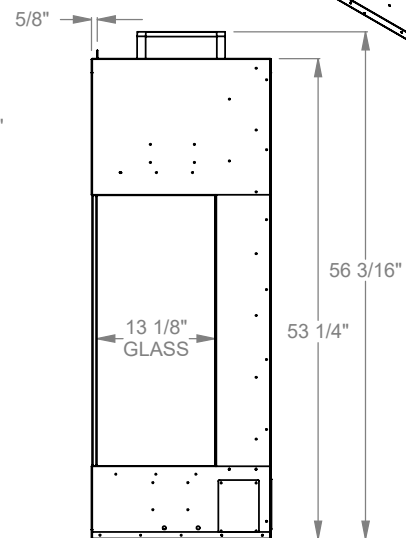

GAS LINE — ELECTRICAL BOX

PCCR412
 Prodigy Corner Right
 COOL-Pack Top Intake

NOTE	UNLESS OTHERWISE SPECIFIED	DATE
PRODIGY SERIES UNITS ARE EQUIPPED WITH MULTI-COLOR LED UPLIGHTING.	DIMENSIONS ARE IN INCHES TOLERANCES: FRACTIONAL $\pm 1/8"$	01/29/2021

MONTIGO
 the art of fireplaces
 www.montigo.com

GAS LINE — ELECTRICAL BOX

PCCR420
 Prodigy Corner Right
 COOL-Pack Top Intake

NOTE	UNLESS OTHERWISE SPECIFIED	DATE
PRODIGY SERIES UNITS ARE EQUIPPED WITH MULTI-COLOR LED UPLIGHTING.	DIMENSIONS ARE IN INCHES TOLERANCES: FRACTIONAL $\pm 1/8''$	01/29/2021

MONTIGO
 the art of fireplaces
 www.montigo.com

GAS LINE — ELECTRICAL BOX

PCCR430
 Prodigy Corner Right
 COOL-Pack Top Intake

NOTE	UNLESS OTHERWISE SPECIFIED	DATE
PRODIGY SERIES UNITS ARE EQUIPPED WITH MULTI-COLOR LED UPLIGHTING.	DIMENSIONS ARE IN INCHES TOLERANCES: FRACTIONAL $\pm 1/8"$	01/29/2021