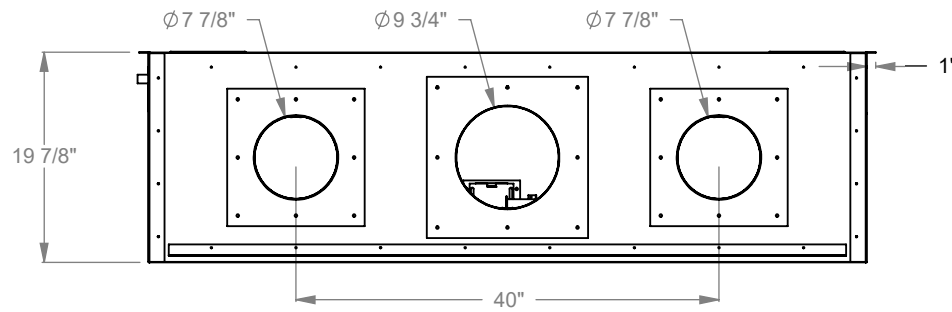

PCCR536
Prodigy Corner Right
COOL-Pack Top Intake

NOTE	UNLESS OTHERWISE SPECIFIED	DATE
PRODIGY SERIES UNITS ARE EQUIPPED WITH MULTI-COLOR LED UPLIGHTING.	DIMENSIONS ARE IN INCHES TOLERANCES: FRACTIONAL $\pm 1/8"$	01/29/2021

MONTIGO
the art of fireplaces
www.montigo.com