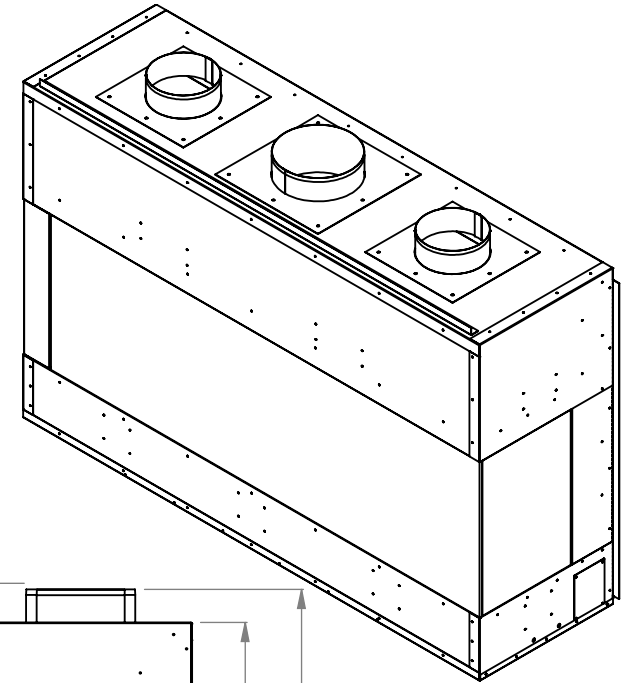

PCCR512
 Prodigy Corner Right
 COOL-Pack Top Intake

NOTE	UNLESS OTHERWISE SPECIFIED	DATE
PRODIGY SERIES UNITS ARE EQUIPPED WITH MULTI-COLOR LED UPLIGHTING.	DIMENSIONS ARE IN INCHES TOLERANCES: FRACTIONAL $\pm 1/8"$	01/29/2021

MONTIGO
 the art of fireplaces
 www.montigo.com

ELECTRICAL BOX
GAS LINE

PCCR520
Prodigy Corner Right
COOL-Pack Top Intake

NOTE	UNLESS OTHERWISE SPECIFIED	DATE
PRODIGY SERIES UNITS ARE EQUIPPED WITH MULTI-COLOR LED UPLIGHTING.	DIMENSIONS ARE IN INCHES TOLERANCES: FRACTIONAL $\pm 1/8"$	01/29/2021