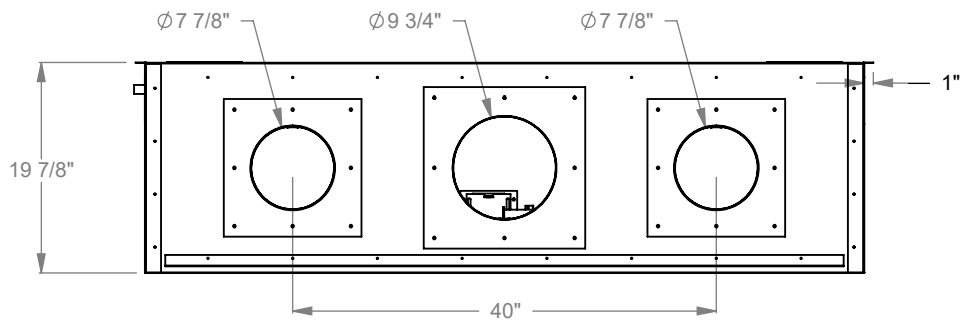

PCCR512
 Prodigy Corner Right
 COOL-Pack Top Intake

NOTE	UNLESS OTHERWISE SPECIFIED	DATE
PRODIGY SERIES UNITS ARE EQUIPPED WITH MULTI-COLOR LED UPLIGHTING.	DIMENSIONS ARE IN INCHES TOLERANCES: FRACTIONAL $\pm 1/8"$	01/29/2021

MONTIGO
 the art of fireplaces
 www.montigo.com

ELECTRICAL BOX
GAS LINE

PCCR520
Prodigy Corner Right
COOL-Pack Top Intake

NOTE	UNLESS OTHERWISE SPECIFIED	DATE
PRODIGY SERIES UNITS ARE EQUIPPED WITH MULTI-COLOR LED UPLIGHTING.	DIMENSIONS ARE IN INCHES TOLERANCES: FRACTIONAL $\pm 1/8"$	01/29/2021

MONTIGO
the art of fireplaces
www.montigo.com

PCCR530
 Prodigy Corner Right
 COOL-Pack Top Intake

NOTE	UNLESS OTHERWISE SPECIFIED	DATE
PRODIGY SERIES UNITS ARE EQUIPPED WITH MULTI-COLOR LED UPLIGHTING.	DIMENSIONS ARE IN INCHES TOLERANCES: FRACTIONAL $\pm 1/8"$	01/29/2021