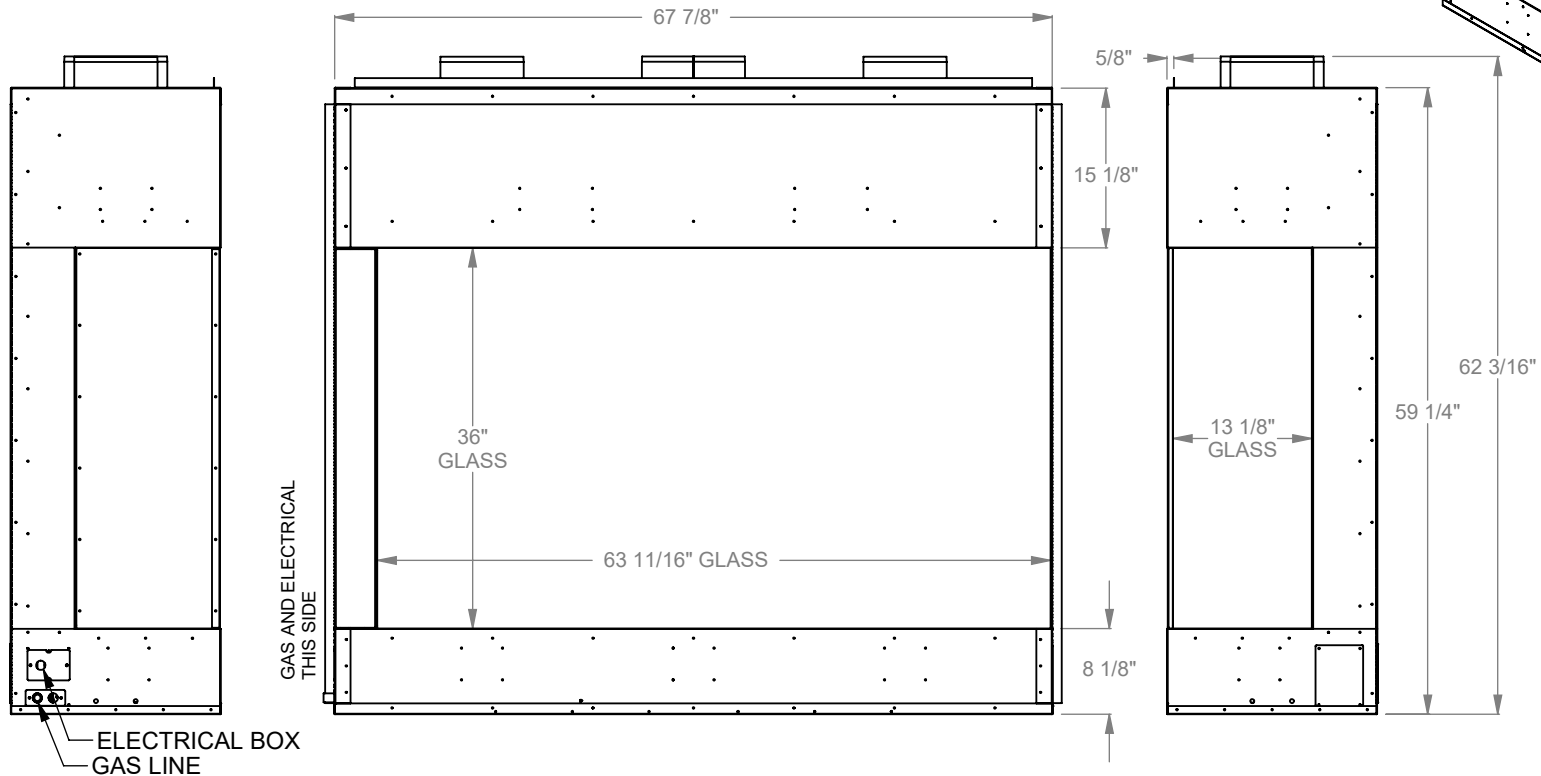

PCCR536
Prodigy Corner Right
COOL-Pack Top Intake

NOTE	UNLESS OTHERWISE SPECIFIED	DATE
PRODIGY SERIES UNITS ARE EQUIPPED WITH MULTI-COLOR LED UPLIGHTING.	DIMENSIONS ARE IN INCHES TOLERANCES: FRACTIONAL $\pm 1/8"$	01/29/2021

MONTIGO
the art of fireplaces
www.montigo.com