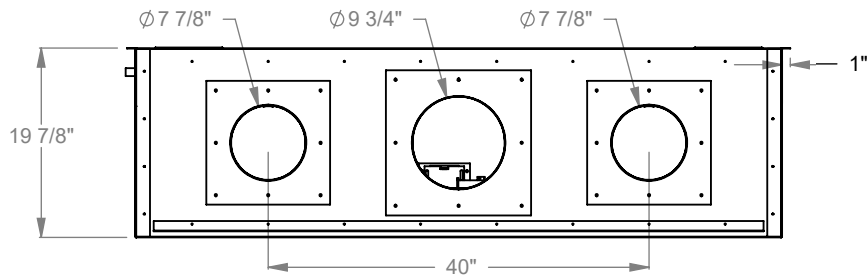

ELECTRICAL BOX
GAS LINE

PCCR560
Prodigy Corner Right
COOL-Pack Top Intake

NOTE	UNLESS OTHERWISE SPECIFIED	DATE
PRODIGY SERIES UNITS ARE EQUIPPED WITH MULTI-COLOR LED UPLIGHTING.	DIMENSIONS ARE IN INCHES TOLERANCES: FRACTIONAL $\pm 1/8"$	01/29/2021

MONTIGO
the art of fireplaces
www.montigo.com