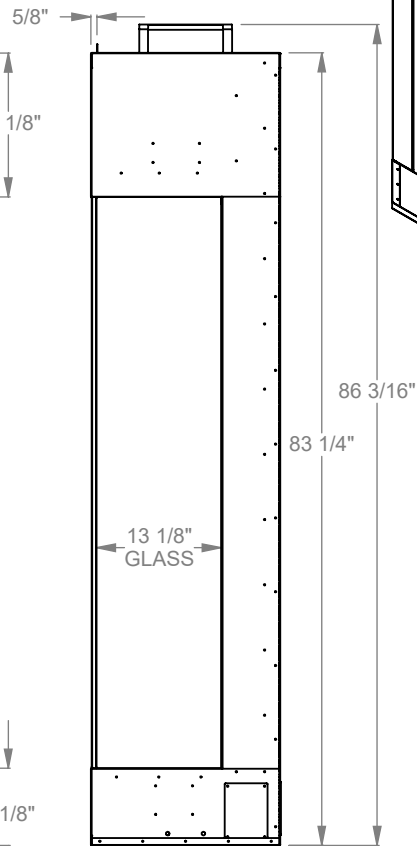

ELECTRICAL BOX
GAS LINE

PCCR560
Prodigy Corner Right
COOL-Pack Top Intake

NOTE	UNLESS OTHERWISE SPECIFIED	DATE
PRODIGY SERIES UNITS ARE EQUIPPED WITH MULTI-COLOR LED UPLIGHTING.	DIMENSIONS ARE IN INCHES TOLERANCES: FRACTIONAL $\pm 1/8"$	01/29/2021

MONTIGO
the art of fireplaces
www.montigo.com