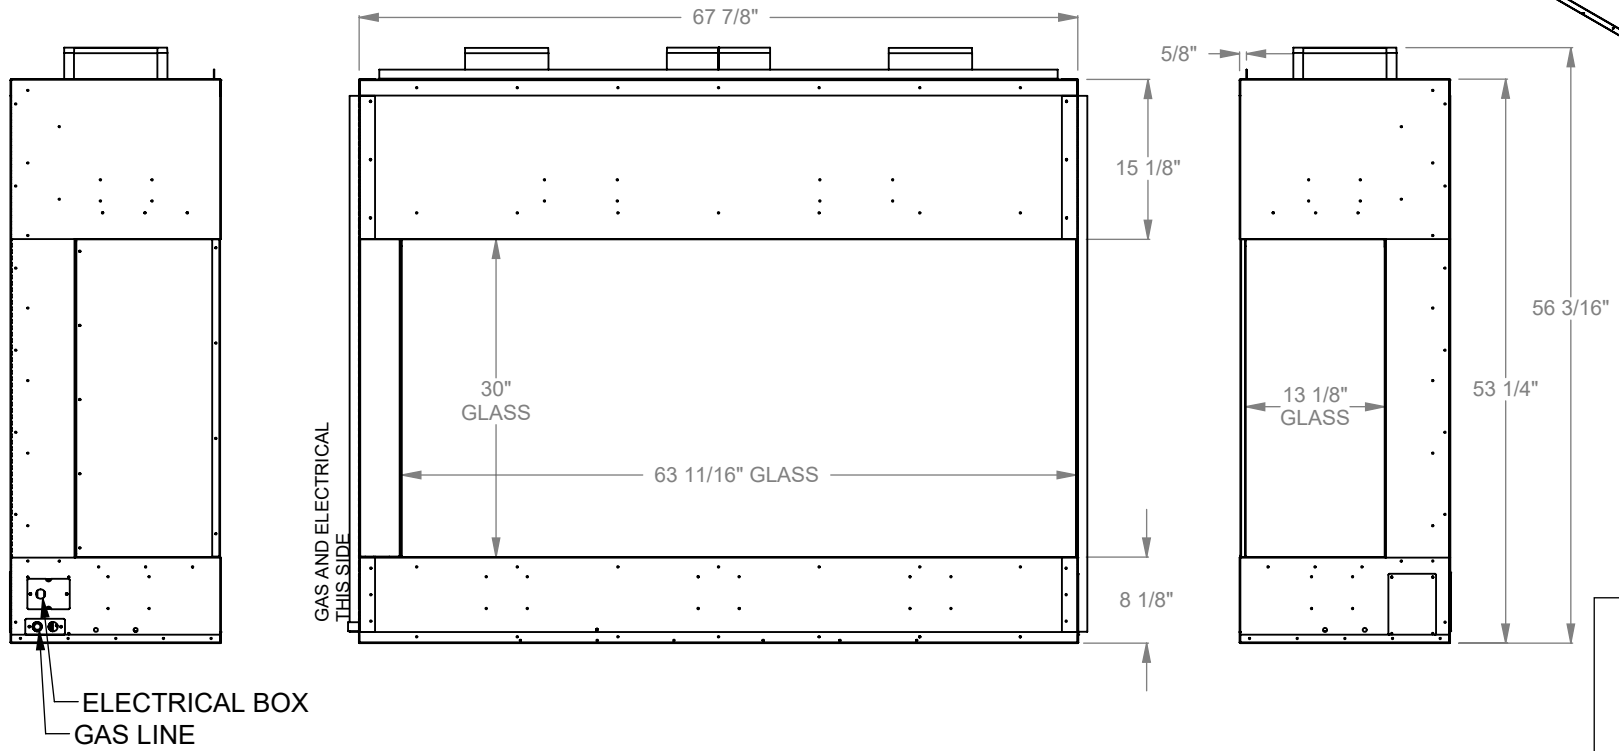

PCCR512
 Prodigy Corner Right
 COOL-Pack Top Intake

NOTE	UNLESS OTHERWISE SPECIFIED	DATE
PRODIGY SERIES UNITS ARE EQUIPPED WITH MULTI-COLOR LED UPLIGHTING.	DIMENSIONS ARE IN INCHES TOLERANCES: FRACTIONAL $\pm 1/8"$	01/29/2021

MONTIGO
 the art of fireplaces
 www.montigo.com

ELECTRICAL BOX
GAS LINE

PCCR520
Prodigy Corner Right
COOL-Pack Top Intake

NOTE	UNLESS OTHERWISE SPECIFIED	DATE
PRODIGY SERIES UNITS ARE EQUIPPED WITH MULTI-COLOR LED UPLIGHTING.	DIMENSIONS ARE IN INCHES TOLERANCES: FRACTIONAL $\pm 1/8"$	01/29/2021

MONTIGO
the art of fireplaces
www.montigo.com

PCCR530
 Prodigy Corner Right
 COOL-Pack Top Intake

NOTE	UNLESS OTHERWISE SPECIFIED	DATE
PRODIGY SERIES UNITS ARE EQUIPPED WITH MULTI-COLOR LED UPLIGHTING.	DIMENSIONS ARE IN INCHES TOLERANCES: FRACTIONAL $\pm 1/8"$	01/29/2021