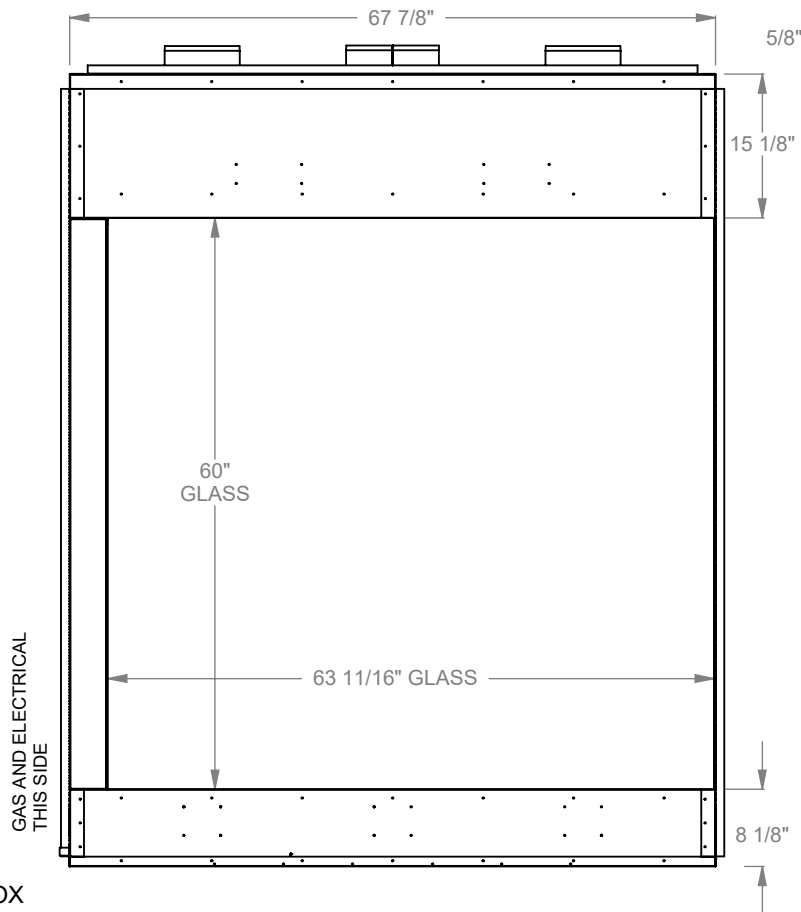

ELECTRICAL BOX
GAS LINE

PCCR560
Prodigy Corner Right
COOL-Pack Top Intake

NOTE	UNLESS OTHERWISE SPECIFIED	DATE
PRODIGY SERIES UNITS ARE EQUIPPED WITH MULTI-COLOR LED UPLIGHTING.	DIMENSIONS ARE IN INCHES TOLERANCES: FRACTIONAL $\pm 1/8"$	01/29/2021

MONTIGO
the art of fireplaces
www.montigo.com