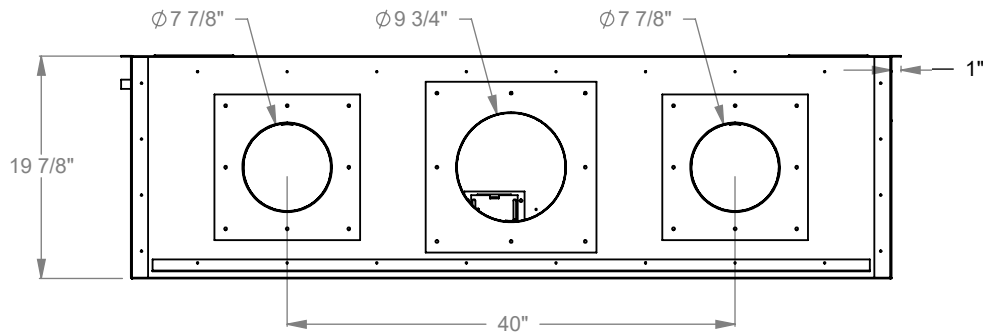

PCCR512
 Prodigy Corner Right
 COOL-Pack Top Intake

NOTE	UNLESS OTHERWISE SPECIFIED	DATE
PRODIGY SERIES UNITS ARE EQUIPPED WITH MULTI-COLOR LED UPLIGHTING.	DIMENSIONS ARE IN INCHES TOLERANCES: FRACTIONAL $\pm 1/8"$	01/29/2021

MONTIGO
 the art of fireplaces
 www.montigo.com

ELECTRICAL BOX
GAS LINE

PCCR520
Prodigy Corner Right
COOL-Pack Top Intake

NOTE	UNLESS OTHERWISE SPECIFIED	DATE
PRODIGY SERIES UNITS ARE EQUIPPED WITH MULTI-COLOR LED UPLIGHTING.	DIMENSIONS ARE IN INCHES TOLERANCES: FRACTIONAL $\pm 1/8"$	01/29/2021

MONTIGO
the art of fireplaces
www.montigo.com

PCCR530
 Prodigy Corner Right
 COOL-Pack Top Intake

NOTE	UNLESS OTHERWISE SPECIFIED	DATE
PRODIGY SERIES UNITS ARE EQUIPPED WITH MULTI-COLOR LED UPLIGHTING.	DIMENSIONS ARE IN INCHES TOLERANCES: FRACTIONAL $\pm 1/8"$	01/29/2021