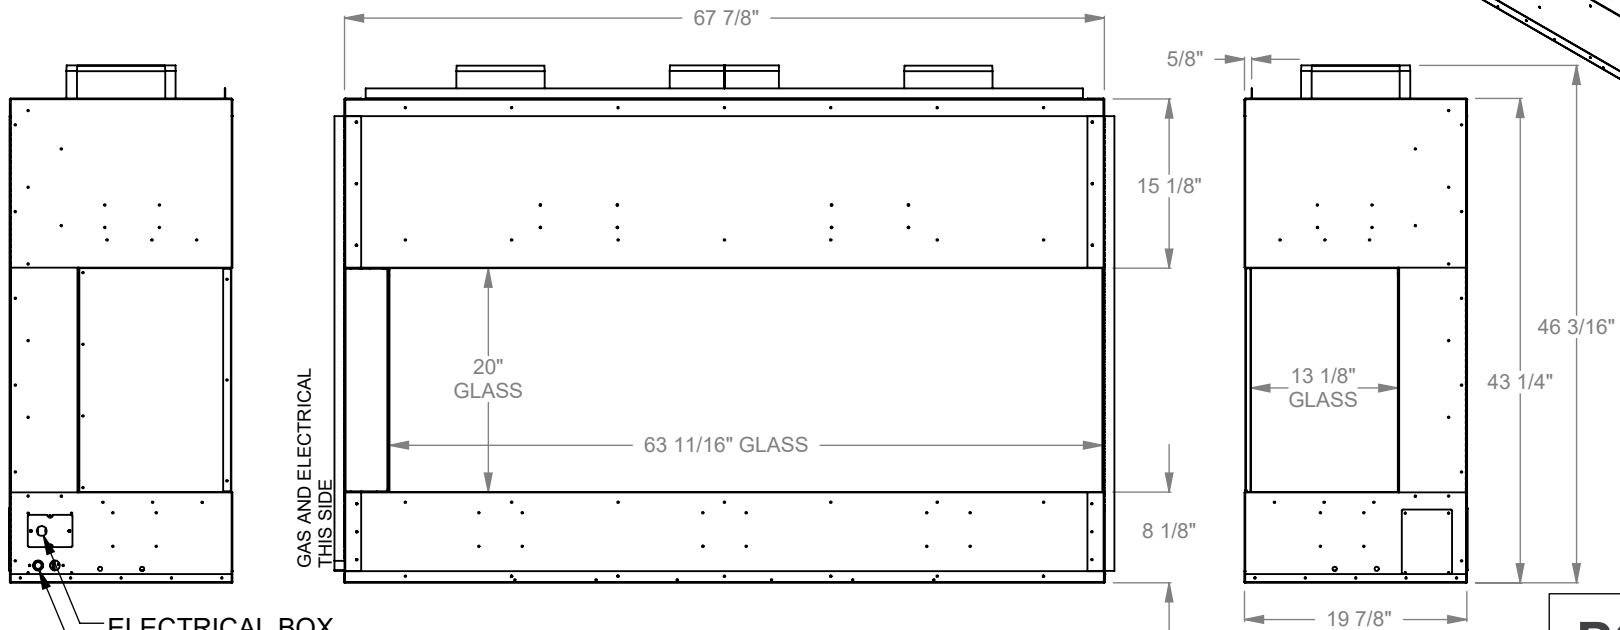

PCCR512
 Prodigy Corner Right
 COOL-Pack Top Intake

NOTE	UNLESS OTHERWISE SPECIFIED	DATE
PRODIGY SERIES UNITS ARE EQUIPPED WITH MULTI-COLOR LED UPLIGHTING.	DIMENSIONS ARE IN INCHES TOLERANCES: FRACTIONAL $\pm 1/8"$	01/29/2021

MONTIGO
 the art of fireplaces
 www.montigo.com

ELECTRICAL BOX
GAS LINE

PCCR520
Prodigy Corner Right
COOL-Pack Top Intake

NOTE	UNLESS OTHERWISE SPECIFIED	DATE
PRODIGY SERIES UNITS ARE EQUIPPED WITH MULTI-COLOR LED UPLIGHTING.	DIMENSIONS ARE IN INCHES TOLERANCES: FRACTIONAL $\pm 1/8"$	01/29/2021

MONTIGO
the art of fireplaces
www.montigo.com

PCCR530
 Prodigy Corner Right
 COOL-Pack Top Intake

NOTE	UNLESS OTHERWISE SPECIFIED	DATE
PRODIGY SERIES UNITS ARE EQUIPPED WITH MULTI-COLOR LED UPLIGHTING.	DIMENSIONS ARE IN INCHES TOLERANCES: FRACTIONAL $\pm 1/8"$	01/29/2021