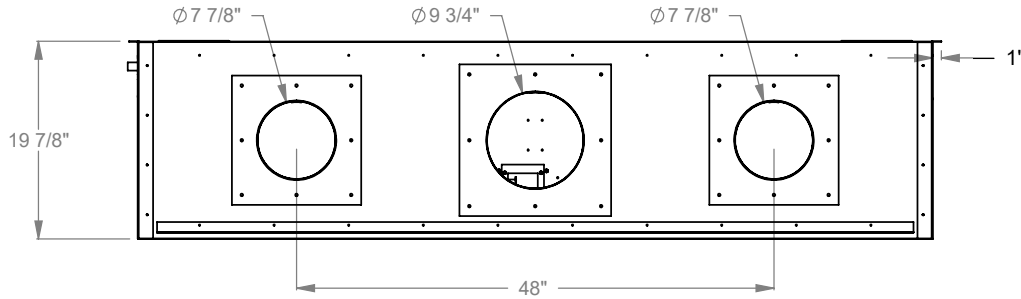

**PCCR612**  
 Prodigy Corner Right  
 COOL-Pack Top Intake

**NOTE**

PRODIGY SERIES UNITS ARE EQUIPPED WITH MULTI-COLOR LED UPLIGHTING.

**UNLESS OTHERWISE SPECIFIED**

DIMENSIONS ARE IN INCHES  
TOLERANCES: FRACTIONAL  $\pm 1/8$ "

**DATE**

01/29/2021

**MONTIGO**<sup>®</sup>  
 the art of fireplaces  
 www.montigo.com

GAS LINE — ELECTRICAL BOX

**PCCR620**  
 Prodigy Corner Right  
 COOL-Pack Top Intake

NOTE	UNLESS OTHERWISE SPECIFIED	DATE
PRODIGY SERIES UNITS ARE EQUIPPED WITH MULTI-COLOR LED UPLIGHTING.	DIMENSIONS ARE IN INCHES TOLERANCES: FRACTIONAL $\pm 1/8"$	01/29/2021

**MONTIGO**  
 the art of fireplaces  
 www.montigo.com

GAS LINE — ELECTRICAL BOX

**PCCR630**  
 Prodigy Corner Right  
 COOL-Pack Top Intake

NOTE	UNLESS OTHERWISE SPECIFIED	DATE
PRODIGY SERIES UNITS ARE EQUIPPED WITH MULTI-COLOR LED UPLIGHTING.	DIMENSIONS ARE IN INCHES TOLERANCES: FRACTIONAL $\pm 1/8''$	01/29/2021