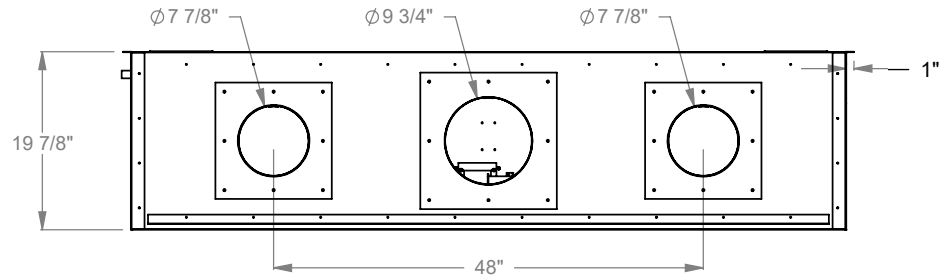

GAS LINE — ELECTRICAL BOX

PCCR636
Prodigy Corner Right
COOL-Pack Top Intake

NOTE	UNLESS OTHERWISE SPECIFIED	DATE
PRODIGY SERIES UNITS ARE EQUIPPED WITH MULTI-COLOR LED UPLIGHTING.	DIMENSIONS ARE IN INCHES TOLERANCES: FRACTIONAL $\pm 1/8"$	01/29/2021

MONTIGO
the art of fireplaces
www.montigo.com