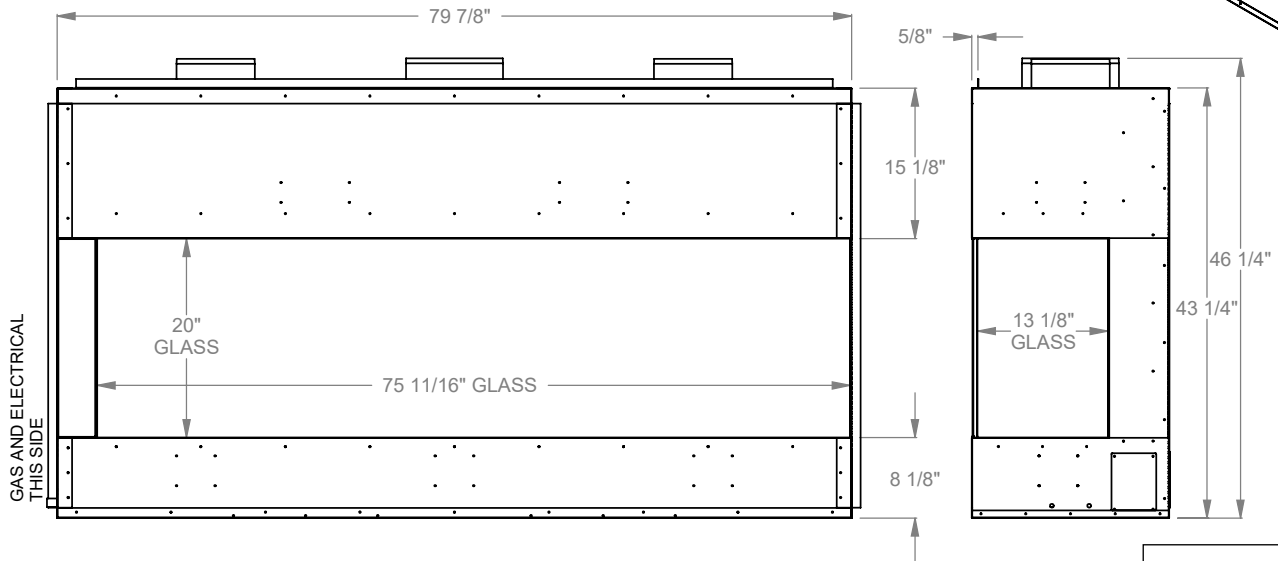

**PCCR612**  
 Prodigy Corner Right  
 COOL-Pack Top Intake

**NOTE**

PRODIGY SERIES UNITS ARE EQUIPPED WITH MULTI-COLOR LED UPLIGHTING.

**UNLESS OTHERWISE SPECIFIED**

DIMENSIONS ARE IN INCHES  
TOLERANCES: FRACTIONAL  $\pm 1/8$ "

**DATE**

01/29/2021

**MONTIGO**<sup>®</sup>  
 the art of fireplaces  
 www.montigo.com

GAS LINE — ELECTRICAL BOX

**PCCR620**  
 Prodigy Corner Right  
 COOL-Pack Top Intake

NOTE	UNLESS OTHERWISE SPECIFIED	DATE
PRODIGY SERIES UNITS ARE EQUIPPED WITH MULTI-COLOR LED UPLIGHTING.	DIMENSIONS ARE IN INCHES TOLERANCES: FRACTIONAL $\pm 1/8"$	01/29/2021

**MONTIGO**  
 the art of fireplaces  
 www.montigo.com

GAS LINE — ELECTRICAL BOX

**PCCR630**  
 Prodigy Corner Right  
 COOL-Pack Top Intake

NOTE	UNLESS OTHERWISE SPECIFIED	DATE
PRODIGY SERIES UNITS ARE EQUIPPED WITH MULTI-COLOR LED UPLIGHTING.	DIMENSIONS ARE IN INCHES TOLERANCES: FRACTIONAL $\pm 1/8''$	01/29/2021

**MONTIGO**  
 the art of fireplaces  
 www.montigo.com

GAS LINE — ELECTRICAL BOX

**PCCR636**  
 Prodigy Corner Right  
 COOL-Pack Top Intake

NOTE	UNLESS OTHERWISE SPECIFIED	DATE
PRODIGY SERIES UNITS ARE EQUIPPED WITH MULTI-COLOR LED UPLIGHTING.	DIMENSIONS ARE IN INCHES TOLERANCES: FRACTIONAL $\pm 1/8"$	01/29/2021