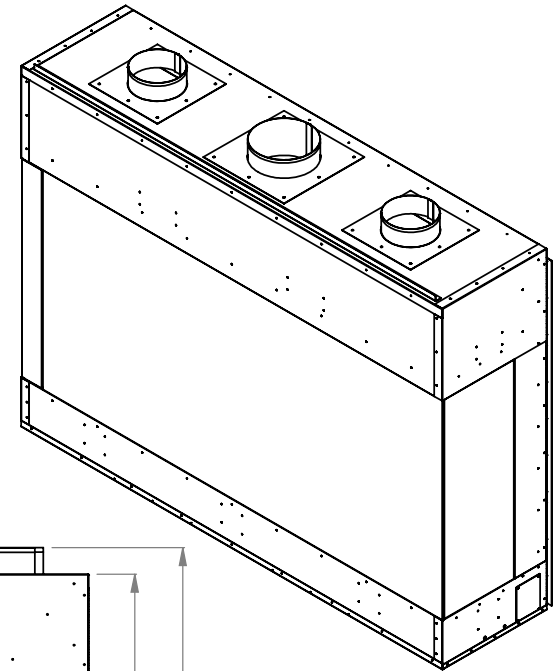

GAS LINE — ELECTRICAL BOX

PCCR636
Prodigy Corner Right
COOL-Pack Top Intake

NOTE	UNLESS OTHERWISE SPECIFIED	DATE
PRODIGY SERIES UNITS ARE EQUIPPED WITH MULTI-COLOR LED UPLIGHTING.	DIMENSIONS ARE IN INCHES TOLERANCES: FRACTIONAL $\pm 1/8"$	01/29/2021

MONTIGO
the art of fireplaces
www.montigo.com