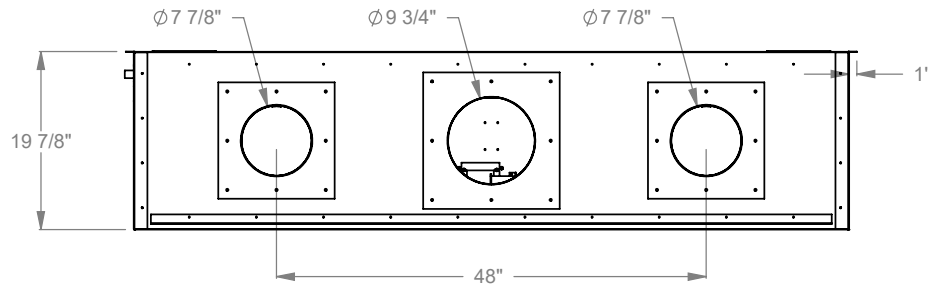

**PCCR612**  
 Prodigy Corner Right  
 COOL-Pack Top Intake

**NOTE**

PRODIGY SERIES UNITS ARE EQUIPPED WITH MULTI-COLOR LED UPLIGHTING.

**UNLESS OTHERWISE SPECIFIED**

DIMENSIONS ARE IN INCHES  
TOLERANCES: FRACTIONAL  $\pm 1/8$ "

**DATE**

01/29/2021

**MONTIGO**<sup>®</sup>  
 the art of fireplaces  
 www.montigo.com

GAS LINE — ELECTRICAL BOX

**PCCR620**  
 Prodigy Corner Right  
 COOL-Pack Top Intake

NOTE	UNLESS OTHERWISE SPECIFIED	DATE
PRODIGY SERIES UNITS ARE EQUIPPED WITH MULTI-COLOR LED UPLIGHTING.	DIMENSIONS ARE IN INCHES TOLERANCES: FRACTIONAL $\pm 1/8"$	01/29/2021

**MONTIGO**  
 the art of fireplaces  
 www.montigo.com

GAS LINE — ELECTRICAL BOX

**PCCR630**  
 Prodigy Corner Right  
 COOL-Pack Top Intake

NOTE	UNLESS OTHERWISE SPECIFIED	DATE
PRODIGY SERIES UNITS ARE EQUIPPED WITH MULTI-COLOR LED UPLIGHTING.	DIMENSIONS ARE IN INCHES TOLERANCES: FRACTIONAL $\pm 1/8''$	01/29/2021