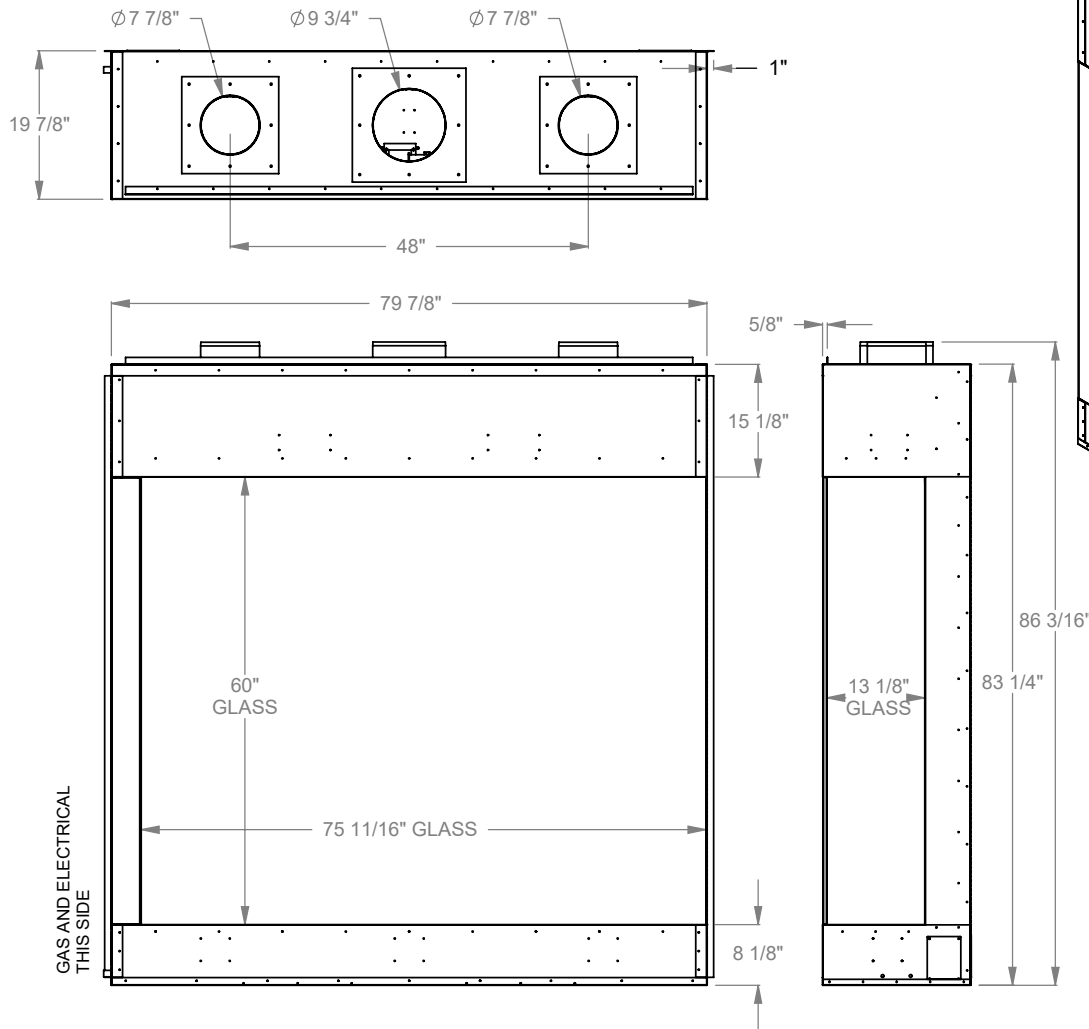

**MONTIGO**  
 the art of fireplaces  
 www.montigo.com

GAS LINE — ELECTRICAL BOX

**PCCR636**  
 Prodigy Corner Right  
 COOL-Pack Top Intake

NOTE	UNLESS OTHERWISE SPECIFIED	DATE
PRODIGY SERIES UNITS ARE EQUIPPED WITH MULTI-COLOR LED UPLIGHTING.	DIMENSIONS ARE IN INCHES TOLERANCES: FRACTIONAL $\pm 1/8"$	01/29/2021

**MONTIGO**  
 the art of fireplaces  
 www.montigo.com

GAS LINE — ELECTRICAL BOX

GAS AND ELECTRICAL THIS SIDE

**PCCR660**  
 Prodigy Corner Right  
 COOL-Pack Top Intake

NOTE	UNLESS OTHERWISE SPECIFIED	DATE
PRODIGY SERIES UNITS ARE EQUIPPED WITH MULTI-COLOR LED UPLIGHTING.	DIMENSIONS ARE IN INCHES TOLERANCES: FRACTIONAL $\pm 1/8"$	01/29/2021