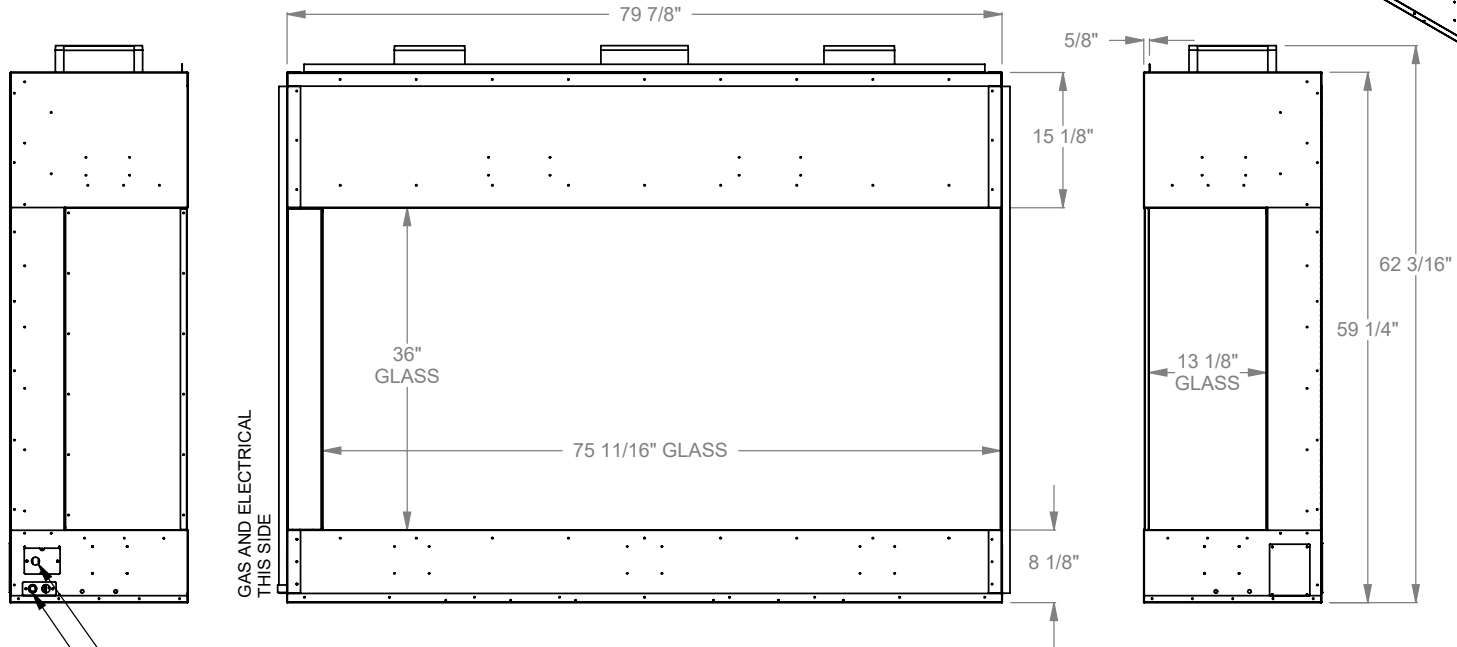

**PCCR612**  
 Prodigy Corner Right  
 COOL-Pack Top Intake

**NOTE**

PRODIGY SERIES UNITS ARE EQUIPPED WITH MULTI-COLOR LED UPLIGHTING.

**UNLESS OTHERWISE SPECIFIED**

DIMENSIONS ARE IN INCHES  
TOLERANCES: FRACTIONAL  $\pm 1/8$ "

**MONTIGO**  
 the art of fireplaces  
 www.montigo.com

GAS LINE — ELECTRICAL BOX

**PCCR630**  
 Prodigy Corner Right  
 COOL-Pack Top Intake

NOTE	UNLESS OTHERWISE SPECIFIED	DATE
PRODIGY SERIES UNITS ARE EQUIPPED WITH MULTI-COLOR LED UPLIGHTING.	DIMENSIONS ARE IN INCHES TOLERANCES: FRACTIONAL $\pm 1/8''$	01/29/2021

**MONTIGO**  
 the art of fireplaces  
 www.montigo.com

GAS LINE — ELECTRICAL BOX

**PCCR636**  
 Prodigy Corner Right  
 COOL-Pack Top Intake

NOTE	UNLESS OTHERWISE SPECIFIED	DATE
PRODIGY SERIES UNITS ARE EQUIPPED WITH MULTI-COLOR LED UPLIGHTING.	DIMENSIONS ARE IN INCHES TOLERANCES: FRACTIONAL $\pm 1/8"$	01/29/2021