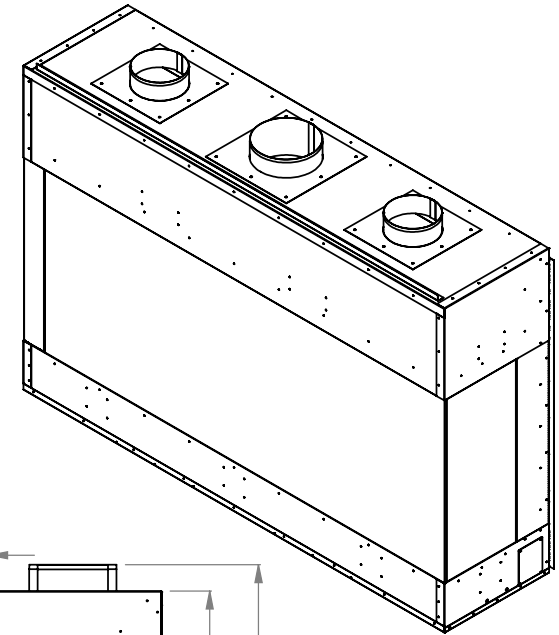

GAS LINE — ELECTRICAL BOX

PCCR630
Prodigy Corner Right
COOL-Pack Top Intake

NOTE	UNLESS OTHERWISE SPECIFIED	DATE
PRODIGY SERIES UNITS ARE EQUIPPED WITH MULTI-COLOR LED UPLIGHTING.	DIMENSIONS ARE IN INCHES TOLERANCES: FRACTIONAL $\pm 1/8''$	01/29/2021

MONTIGO
the art of fireplaces
www.montigo.com