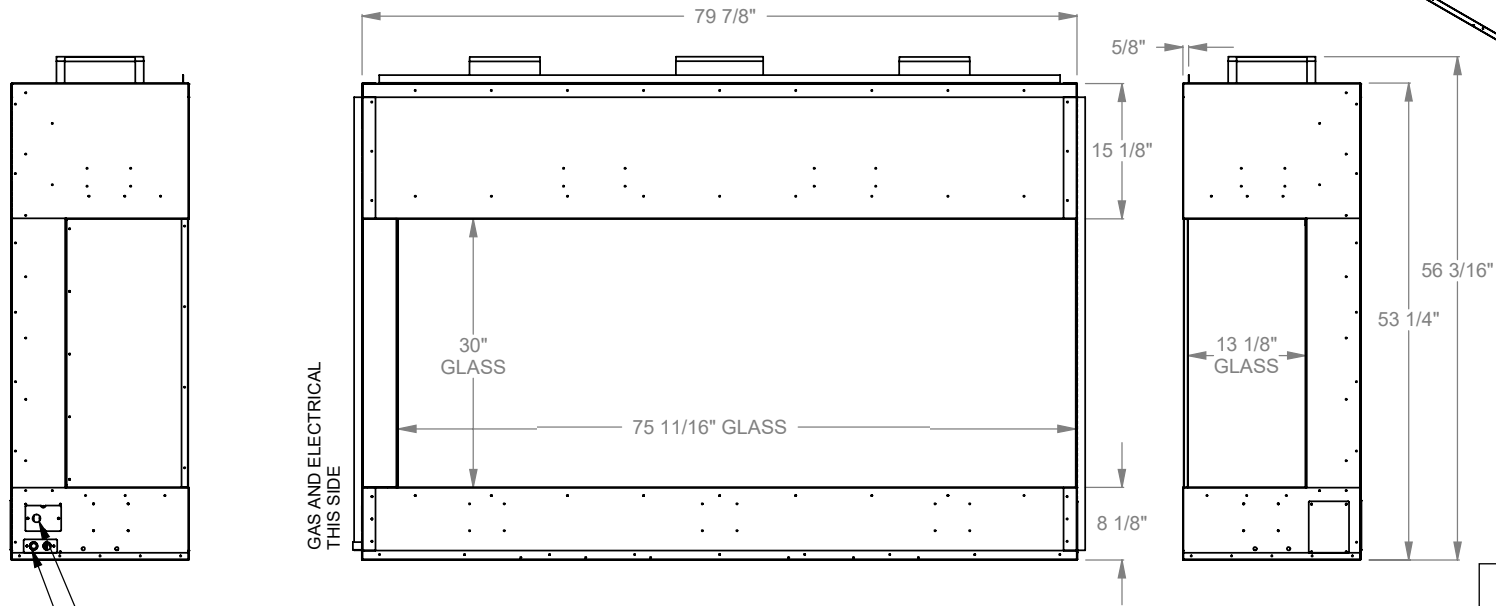

**PCCR612**  
 Prodigy Corner Right  
 COOL-Pack Top Intake

**NOTE**

PRODIGY SERIES UNITS ARE EQUIPPED WITH MULTI-COLOR LED UPLIGHTING.

**UNLESS OTHERWISE SPECIFIED**

DIMENSIONS ARE IN INCHES  
TOLERANCES: FRACTIONAL  $\pm 1/8$ "

**DATE**

01/29/2021

**MONTIGO**<sup>®</sup>  
 the art of fireplaces  
 www.montigo.com

GAS LINE — ELECTRICAL BOX

**PCCR620**  
 Prodigy Corner Right  
 COOL-Pack Top Intake

NOTE	UNLESS OTHERWISE SPECIFIED	DATE
PRODIGY SERIES UNITS ARE EQUIPPED WITH MULTI-COLOR LED UPLIGHTING.	DIMENSIONS ARE IN INCHES TOLERANCES: FRACTIONAL $\pm 1/8"$	01/29/2021

**MONTIGO**  
 the art of fireplaces  
 www.montigo.com

GAS LINE — ELECTRICAL BOX

**PCCR630**  
 Prodigy Corner Right  
 COOL-Pack Top Intake

NOTE	UNLESS OTHERWISE SPECIFIED	DATE
PRODIGY SERIES UNITS ARE EQUIPPED WITH MULTI-COLOR LED UPLIGHTING.	DIMENSIONS ARE IN INCHES TOLERANCES: FRACTIONAL $\pm 1/8''$	01/29/2021

**MONTIGO**  
 the art of fireplaces  
 www.montigo.com

GAS LINE — ELECTRICAL BOX

**PCCR636**  
 Prodigy Corner Right  
 COOL-Pack Top Intake

NOTE	UNLESS OTHERWISE SPECIFIED	DATE
PRODIGY SERIES UNITS ARE EQUIPPED WITH MULTI-COLOR LED UPLIGHTING.	DIMENSIONS ARE IN INCHES TOLERANCES: FRACTIONAL $\pm 1/8"$	01/29/2021