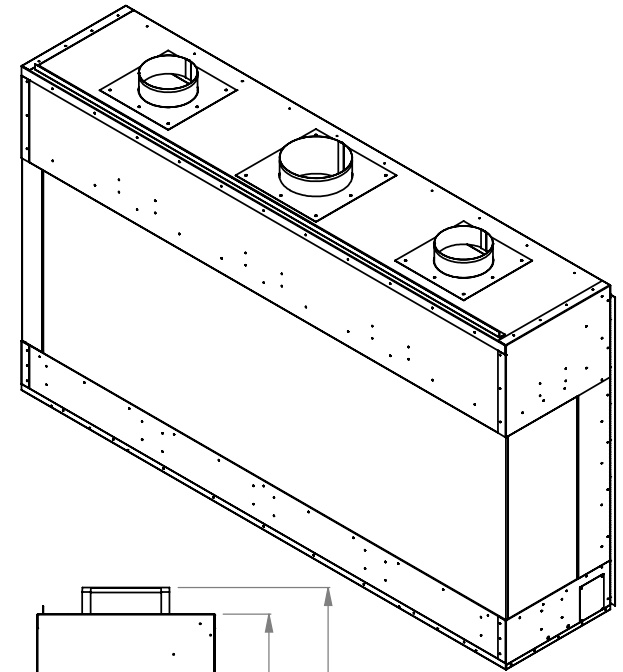

GAS LINE — ELECTRICAL BOX

GAS AND ELECTRICAL  
THIS SIDE

**PCCR712**  
Prodigy Corner Right  
COOL-Pack Top Intake

NOTE	UNLESS OTHERWISE SPECIFIED	DATE
PRODIGY SERIES UNITS ARE EQUIPPED WITH MULTI-COLOR LED UPLIGHTING.	DIMENSIONS ARE IN INCHES TOLERANCES: FRACTIONAL $\pm 1/8"$	01/29/2021

**MONTIGO**  
 the art of fireplaces  
 www.montigo.com

GAS LINE — ELECTRICAL BOX

**PCCR730**  
 Prodigy Corner Right  
 COOL-Pack Top Intake

NOTE	UNLESS OTHERWISE SPECIFIED	DATE
PRODIGY SERIES UNITS ARE EQUIPPED WITH MULTI-COLOR LED UPLIGHTING.	DIMENSIONS ARE IN INCHES TOLERANCES: FRACTIONAL $\pm 1/8"$	01/29/2021