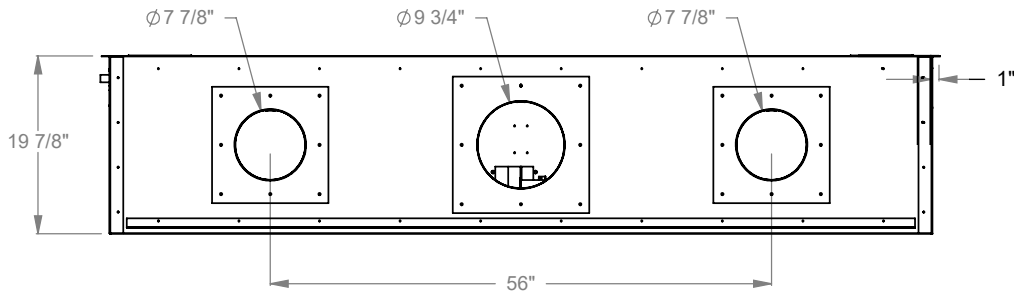

GAS LINE — ELECTRICAL BOX

GAS AND ELECTRICAL  
THIS SIDE

**PCCR712**  
Prodigy Corner Right  
COOL-Pack Top Intake

NOTE	UNLESS OTHERWISE SPECIFIED	DATE
PRODIGY SERIES UNITS ARE EQUIPPED WITH MULTI-COLOR LED UPLIGHTING.	DIMENSIONS ARE IN INCHES TOLERANCES: FRACTIONAL $\pm 1/8"$	01/29/2021

**MONTIGO**  
the art of fireplaces  
www.montigo.com

**PCCR720**  
 Prodigy Corner Right  
 COOL-Pack Top Intake

NOTE	UNLESS OTHERWISE SPECIFIED	DATE
PRODIGY SERIES UNITS ARE EQUIPPED WITH MULTI-COLOR LED UPLIGHTING.	DIMENSIONS ARE IN INCHES TOLERANCES: FRACTIONAL $\pm 1/8"$	01/29/2021

**MONTIGO**  
 the art of fireplaces  
 www.montigo.com

GAS LINE — ELECTRICAL BOX

**PCCR730**  
 Prodigy Corner Right  
 COOL-Pack Top Intake

NOTE	UNLESS OTHERWISE SPECIFIED	DATE
PRODIGY SERIES UNITS ARE EQUIPPED WITH MULTI-COLOR LED UPLIGHTING.	DIMENSIONS ARE IN INCHES TOLERANCES: FRACTIONAL $\pm 1/8"$	01/29/2021