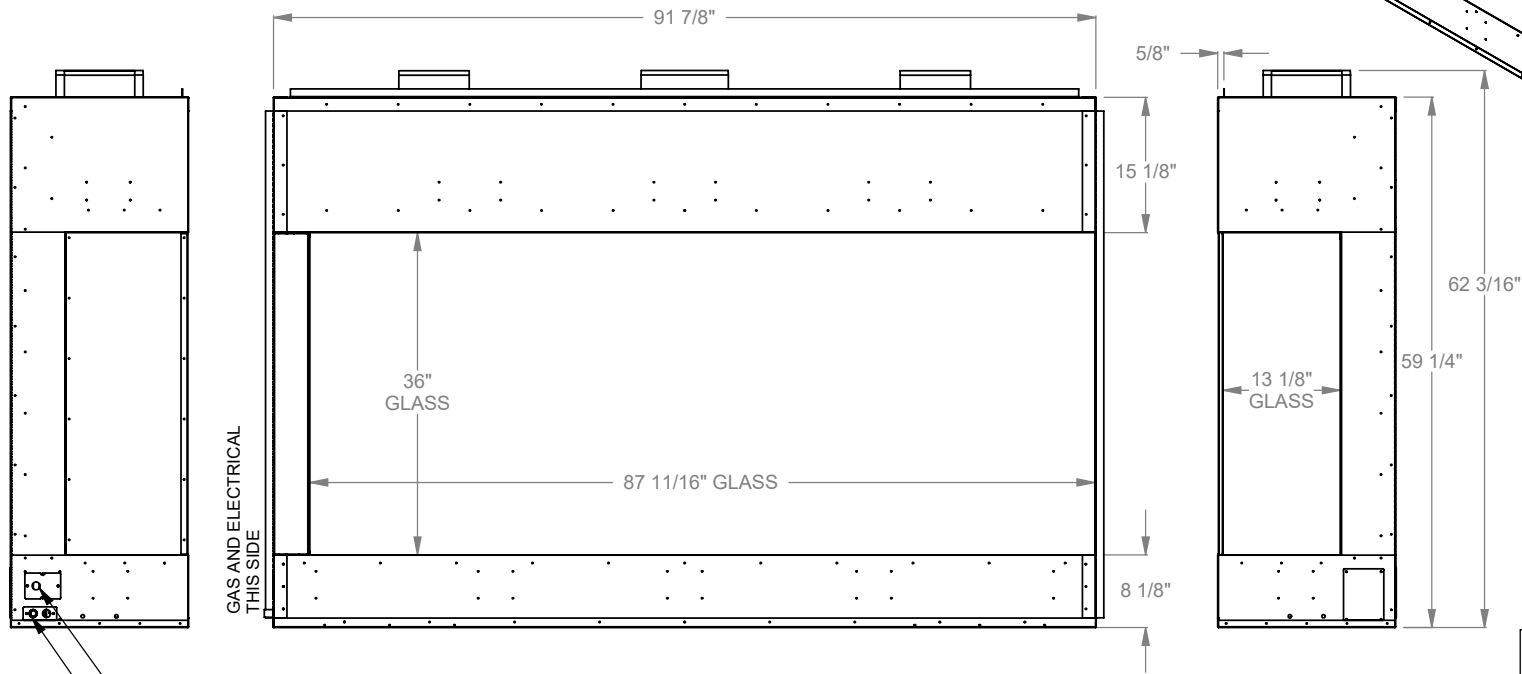

GAS LINE — ELECTRICAL BOX

GAS AND ELECTRICAL  
THIS SIDE

**PCCR712**  
Prodigy Corner Right  
COOL-Pack Top Intake

NOTE	UNLESS OTHERWISE SPECIFIED	DATE
PRODIGY SERIES UNITS ARE EQUIPPED WITH MULTI-COLOR LED UPLIGHTING.	DIMENSIONS ARE IN INCHES TOLERANCES: FRACTIONAL $\pm 1/8"$	01/29/2021

**MONTIGO**  
 the art of fireplaces  
 www.montigo.com

GAS LINE — ELECTRICAL BOX

**PCCR730**  
 Prodigy Corner Right  
 COOL-Pack Top Intake

NOTE	UNLESS OTHERWISE SPECIFIED	DATE
PRODIGY SERIES UNITS ARE EQUIPPED WITH MULTI-COLOR LED UPLIGHTING.	DIMENSIONS ARE IN INCHES TOLERANCES: FRACTIONAL $\pm 1/8"$	01/29/2021

**MONTIGO**  
 the art of fireplaces  
 www.montigo.com

GAS LINE — ELECTRICAL BOX

GAS AND ELECTRICAL THIS SIDE

**PCCR736**  
 Prodigy Corner Right  
 COOL-Pack Top Intake

NOTE	UNLESS OTHERWISE SPECIFIED	DATE
PRODIGY SERIES UNITS ARE EQUIPPED WITH MULTI-COLOR LED UPLIGHTING.	DIMENSIONS ARE IN INCHES TOLERANCES: FRACTIONAL ± 1/8"	01/29/2021