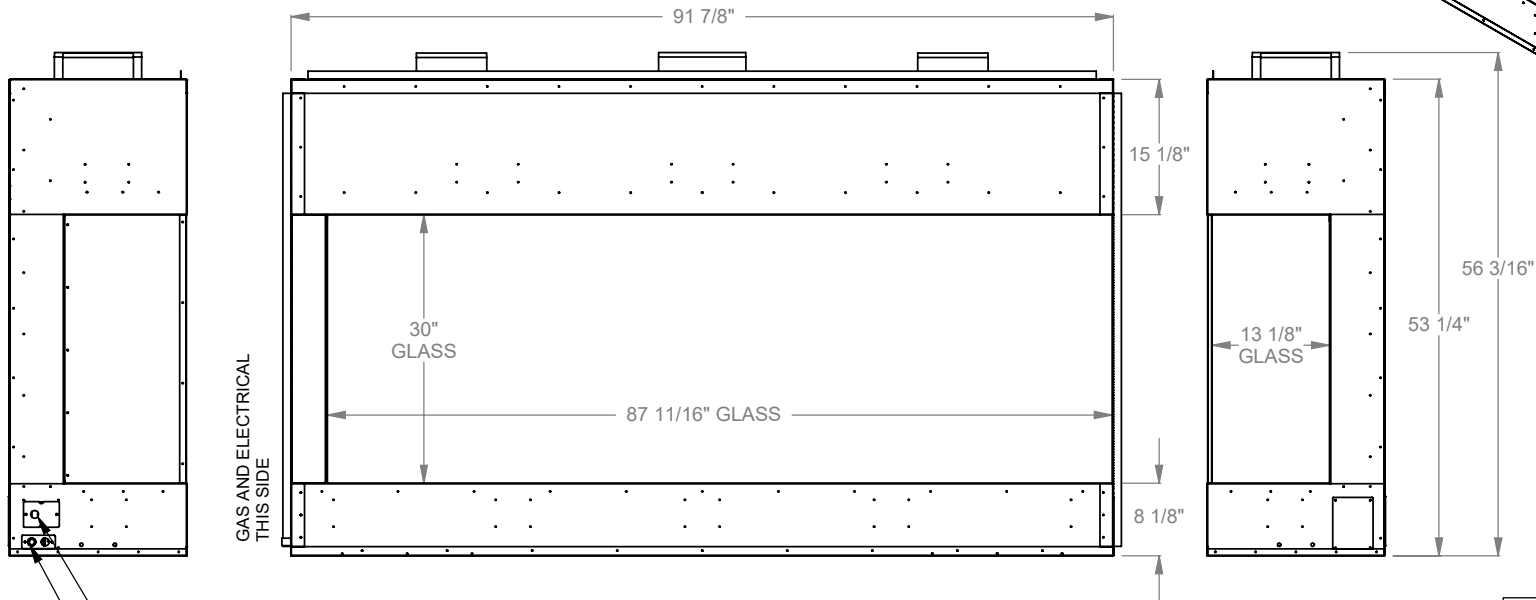

GAS LINE — ELECTRICAL BOX

GAS AND ELECTRICAL  
THIS SIDE

**PCCR712**  
Prodigy Corner Right  
COOL-Pack Top Intake

NOTE	UNLESS OTHERWISE SPECIFIED	DATE
PRODIGY SERIES UNITS ARE EQUIPPED WITH MULTI-COLOR LED UPLIGHTING.	DIMENSIONS ARE IN INCHES TOLERANCES: FRACTIONAL $\pm 1/8"$	01/29/2021

**MONTIGO**  
the art of fireplaces  
www.montigo.com

**PCCR720**  
 Prodigy Corner Right  
 COOL-Pack Top Intake

NOTE	UNLESS OTHERWISE SPECIFIED	DATE
PRODIGY SERIES UNITS ARE EQUIPPED WITH MULTI-COLOR LED UPLIGHTING.	DIMENSIONS ARE IN INCHES TOLERANCES: FRACTIONAL $\pm 1/8"$	01/29/2021

**MONTIGO**  
 the art of fireplaces  
 www.montigo.com

GAS LINE — ELECTRICAL BOX

**PCCR730**  
 Prodigy Corner Right  
 COOL-Pack Top Intake

NOTE	UNLESS OTHERWISE SPECIFIED	DATE
PRODIGY SERIES UNITS ARE EQUIPPED WITH MULTI-COLOR LED UPLIGHTING.	DIMENSIONS ARE IN INCHES TOLERANCES: FRACTIONAL $\pm 1/8"$	01/29/2021