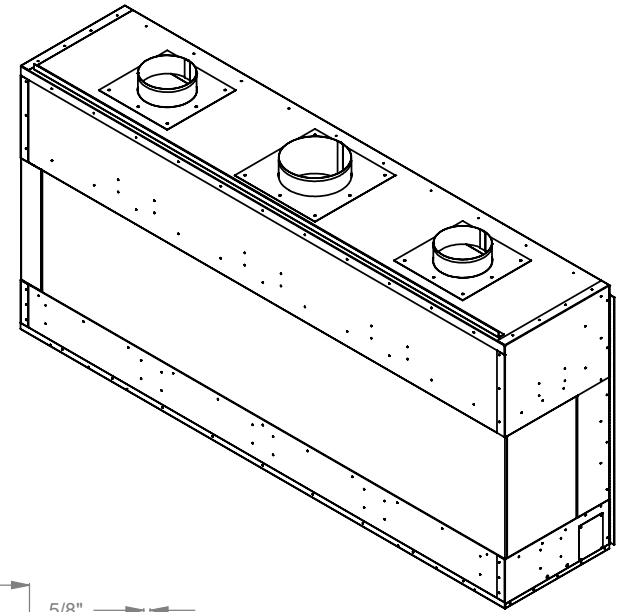

PCCR720
Prodigy Corner Right
COOL-Pack Top Intake

NOTE	UNLESS OTHERWISE SPECIFIED	DATE
PRODIGY SERIES UNITS ARE EQUIPPED WITH MULTI-COLOR LED UPLIGHTING.	DIMENSIONS ARE IN INCHES TOLERANCES: FRACTIONAL $\pm 1/8"$	01/29/2021

MONTIGO
the art of fireplaces
www.montigo.com