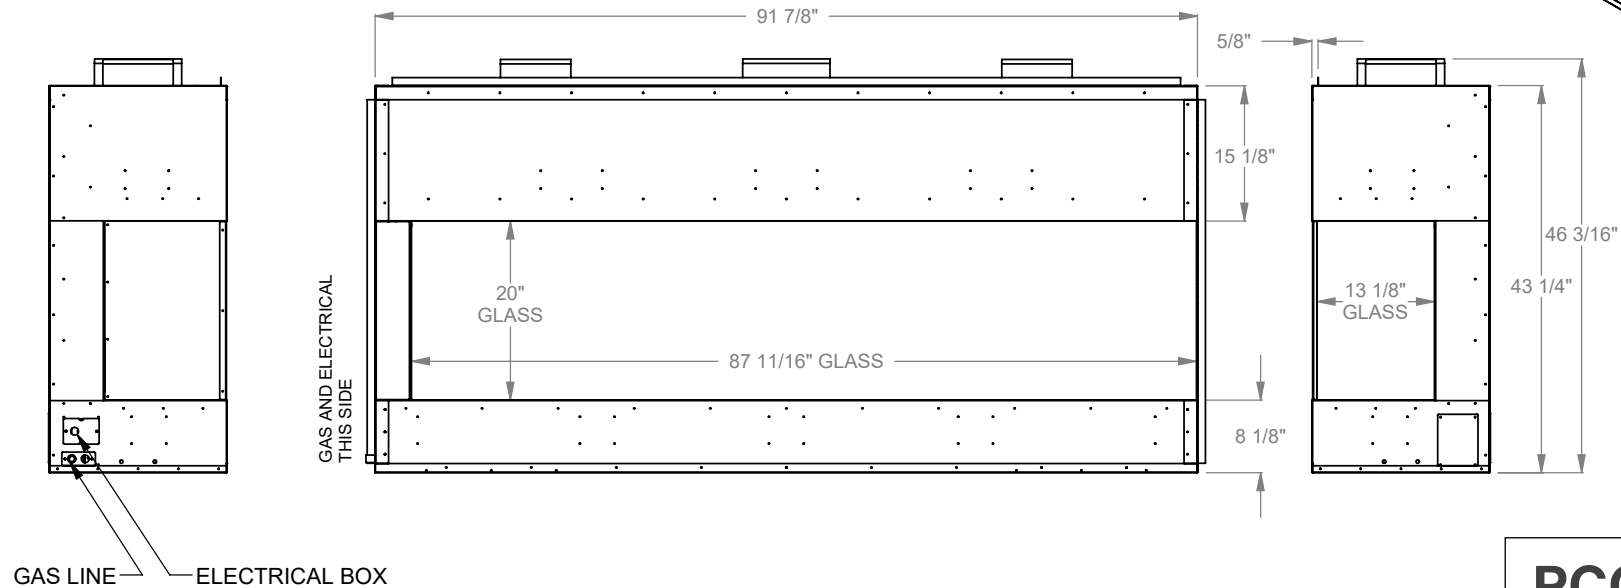

GAS LINE — ELECTRICAL BOX

GAS AND ELECTRICAL  
THIS SIDE

**PCCR712**  
Prodigy Corner Right  
COOL-Pack Top Intake

NOTE	UNLESS OTHERWISE SPECIFIED	DATE
PRODIGY SERIES UNITS ARE EQUIPPED WITH MULTI-COLOR LED UPLIGHTING.	DIMENSIONS ARE IN INCHES TOLERANCES: FRACTIONAL $\pm 1/8"$	01/29/2021

**MONTIGO**  
the art of fireplaces  
www.montigo.com

**PCCR720**  
 Prodigy Corner Right  
 COOL-Pack Top Intake

NOTE	UNLESS OTHERWISE SPECIFIED	DATE
PRODIGY SERIES UNITS ARE EQUIPPED WITH MULTI-COLOR LED UPLIGHTING.	DIMENSIONS ARE IN INCHES TOLERANCES: FRACTIONAL $\pm 1/8"$	01/29/2021

**MONTIGO**  
 the art of fireplaces  
 www.montigo.com

GAS LINE — ELECTRICAL BOX

**PCCR730**  
 Prodigy Corner Right  
 COOL-Pack Top Intake

NOTE	UNLESS OTHERWISE SPECIFIED	DATE
PRODIGY SERIES UNITS ARE EQUIPPED WITH MULTI-COLOR LED UPLIGHTING.	DIMENSIONS ARE IN INCHES TOLERANCES: FRACTIONAL $\pm 1/8"$	01/29/2021

**MONTIGO**  
 the art of fireplaces  
 www.montigo.com

GAS LINE — ELECTRICAL BOX

GAS AND ELECTRICAL THIS SIDE

**PCCR736**  
 Prodigy Corner Right  
 COOL-Pack Top Intake

NOTE	UNLESS OTHERWISE SPECIFIED	DATE
PRODIGY SERIES UNITS ARE EQUIPPED WITH MULTI-COLOR LED UPLIGHTING.	DIMENSIONS ARE IN INCHES TOLERANCES: FRACTIONAL ± 1/8"	01/29/2021