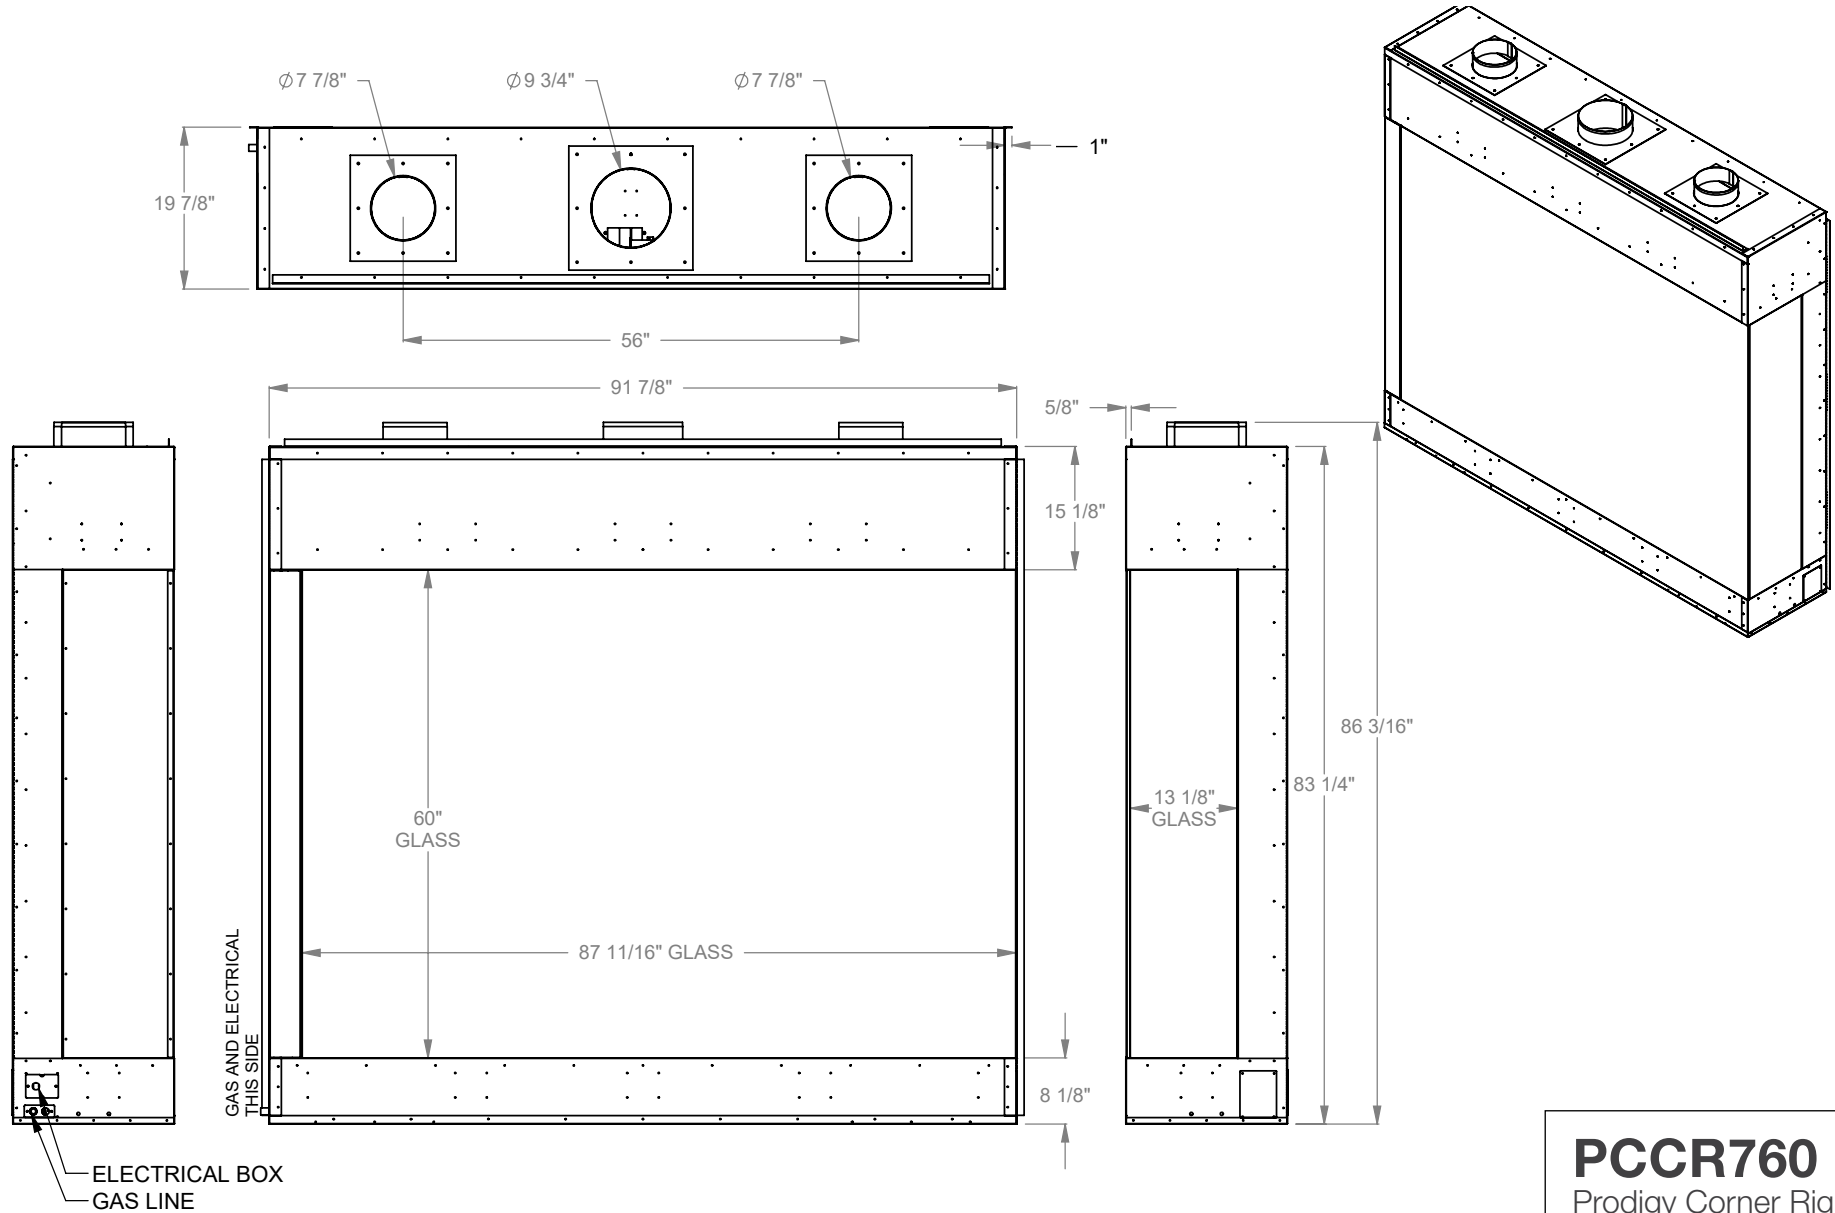

PCCR760
Prodigy Corner Right
COOL-Pack Top Intake

NOTE	UNLESS OTHERWISE SPECIFIED	DATE
PRODIGY SERIES UNITS ARE EQUIPPED WITH MULTI-COLOR LED UPLIGHTING.	DIMENSIONS ARE IN INCHES TOLERANCES: FRACTIONAL $\pm 1/8"$	01/29/2021

MONTIGO
the art of fireplaces
www.montigo.com