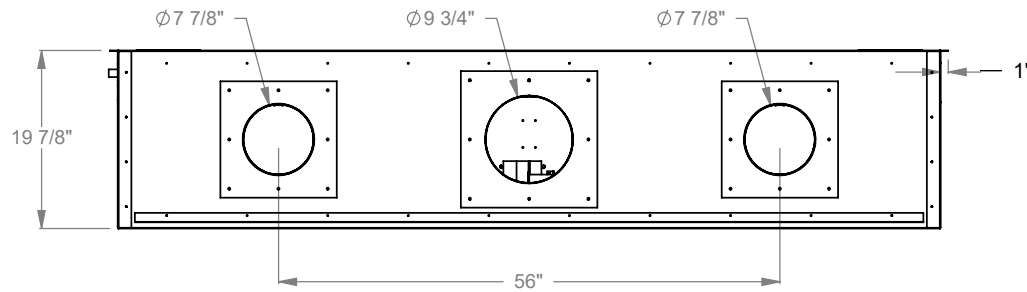

**MONTIGO**  
 the art of fireplaces  
 www.montigo.com

GAS LINE — ELECTRICAL BOX

**PCCR730**  
 Prodigy Corner Right  
 COOL-Pack Top Intake

NOTE	UNLESS OTHERWISE SPECIFIED	DATE
PRODIGY SERIES UNITS ARE EQUIPPED WITH MULTI-COLOR LED UPLIGHTING.	DIMENSIONS ARE IN INCHES TOLERANCES: FRACTIONAL $\pm 1/8"$	01/29/2021

**MONTIGO**  
 the art of fireplaces  
 www.montigo.com

GAS LINE — ELECTRICAL BOX

GAS AND ELECTRICAL THIS SIDE

**PCCR736**  
 Prodigy Corner Right  
 COOL-Pack Top Intake

NOTE	UNLESS OTHERWISE SPECIFIED	DATE
PRODIGY SERIES UNITS ARE EQUIPPED WITH MULTI-COLOR LED UPLIGHTING.	DIMENSIONS ARE IN INCHES TOLERANCES: FRACTIONAL ± 1/8"	01/29/2021