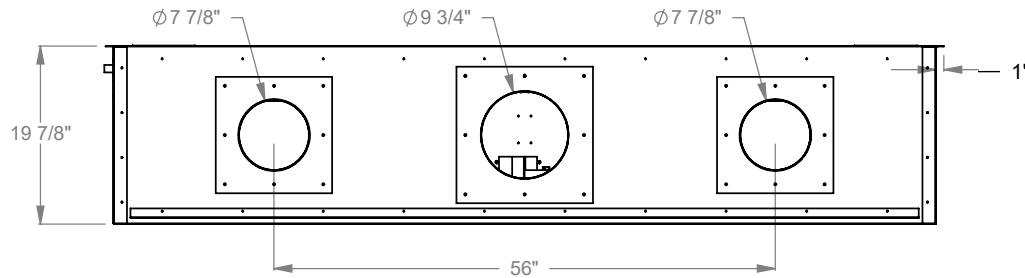

GAS LINE — ELECTRICAL BOX

GAS AND ELECTRICAL  
THIS SIDE

**PCCR712**  
Prodigy Corner Right  
COOL-Pack Top Intake

NOTE	UNLESS OTHERWISE SPECIFIED	DATE
PRODIGY SERIES UNITS ARE EQUIPPED WITH MULTI-COLOR LED UPLIGHTING.	DIMENSIONS ARE IN INCHES TOLERANCES: FRACTIONAL $\pm 1/8"$	01/29/2021

**MONTIGO**  
the art of fireplaces  
www.montigo.com

**PCCR720**  
 Prodigy Corner Right  
 COOL-Pack Top Intake

NOTE	UNLESS OTHERWISE SPECIFIED	DATE
PRODIGY SERIES UNITS ARE EQUIPPED WITH MULTI-COLOR LED UPLIGHTING.	DIMENSIONS ARE IN INCHES TOLERANCES: FRACTIONAL $\pm 1/8"$	01/29/2021

**MONTIGO**  
 the art of fireplaces  
 www.montigo.com

GAS LINE — ELECTRICAL BOX

**PCCR730**  
 Prodigy Corner Right  
 COOL-Pack Top Intake

NOTE	UNLESS OTHERWISE SPECIFIED	DATE
PRODIGY SERIES UNITS ARE EQUIPPED WITH MULTI-COLOR LED UPLIGHTING.	DIMENSIONS ARE IN INCHES TOLERANCES: FRACTIONAL $\pm 1/8"$	01/29/2021