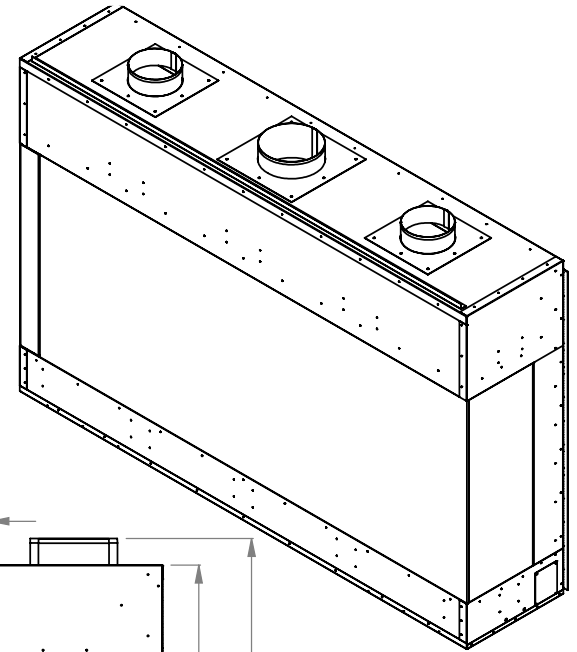

GAS LINE — ELECTRICAL BOX

GAS AND ELECTRICAL THIS SIDE

PCCR736
Prodigy Corner Right
COOL-Pack Top Intake

NOTE	UNLESS OTHERWISE SPECIFIED	DATE
PRODIGY SERIES UNITS ARE EQUIPPED WITH MULTI-COLOR LED UPLIGHTING.	DIMENSIONS ARE IN INCHES TOLERANCES: FRACTIONAL ± 1/8"	01/29/2021

MONTIGO
the art of fireplaces
www.montigo.com