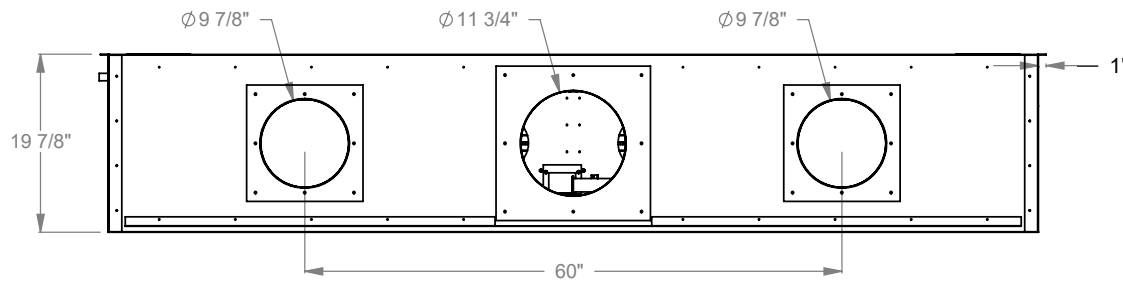

PCCR812
 Prodigy Corner Right
 COOL-Pack Top Intake

NOTE	UNLESS OTHERWISE SPECIFIED	DATE
PRODIGY SERIES UNITS ARE EQUIPPED WITH MULTI-COLOR LED UPLIGHTING.	DIMENSIONS ARE IN INCHES TOLERANCES: FRACTIONAL $\pm 1/8"$	01/29/2021

MONTIGO
 the art of fireplaces
 www.montigo.com

PCCR820
 Prodigy Corner Right
 COOL-Pack Top Intake

NOTE	UNLESS OTHERWISE SPECIFIED	DATE
PRODIGY SERIES UNITS ARE EQUIPPED WITH MULTI-COLOR LED UPLIGHTING.	DIMENSIONS ARE IN INCHES TOLERANCES: FRACTIONAL $\pm 1/8''$	01/29/2021

MONTIGO
 the art of fireplaces
 www.montigo.com

PCCR830
 Prodigy Corner Right
 COOL-Pack Top Intake

NOTE	UNLESS OTHERWISE SPECIFIED	DATE
PRODIGY SERIES UNITS ARE EQUIPPED WITH MULTI-COLOR LED UPLIGHTING.	DIMENSIONS ARE IN INCHES TOLERANCES: FRACTIONAL $\pm 1/8"$	01/29/2021

PCCR836
 Prodigy Corner Right
 COOL-Pack Top Intake

NOTE	UNLESS OTHERWISE SPECIFIED	DATE
PRODIGY SERIES UNITS ARE EQUIPPED WITH MULTI-COLOR LED UPLIGHTING.	DIMENSIONS ARE IN INCHES TOLERANCES: FRACTIONAL $\pm 1/8"$	01/29/2021