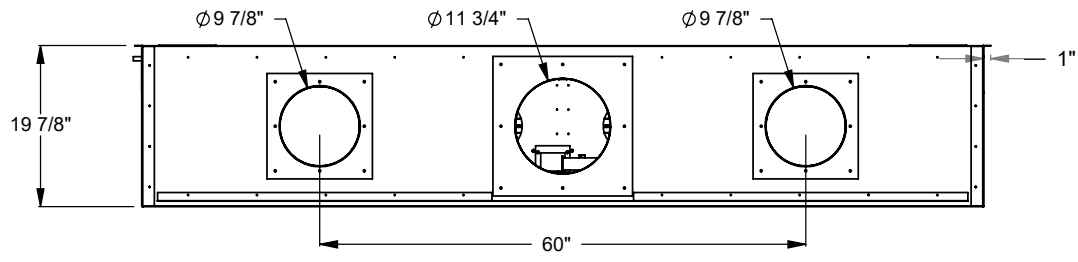

PCCR830
Prodigy Corner Right
COOL-Pack Top Intake

NOTE	UNLESS OTHERWISE SPECIFIED	DATE
PRODIGY SERIES UNITS ARE EQUIPPED WITH MULTI-COLOR LED UPLIGHTING.	DIMENSIONS ARE IN INCHES TOLERANCES: FRACTIONAL $\pm 1/8"$	01/29/2021