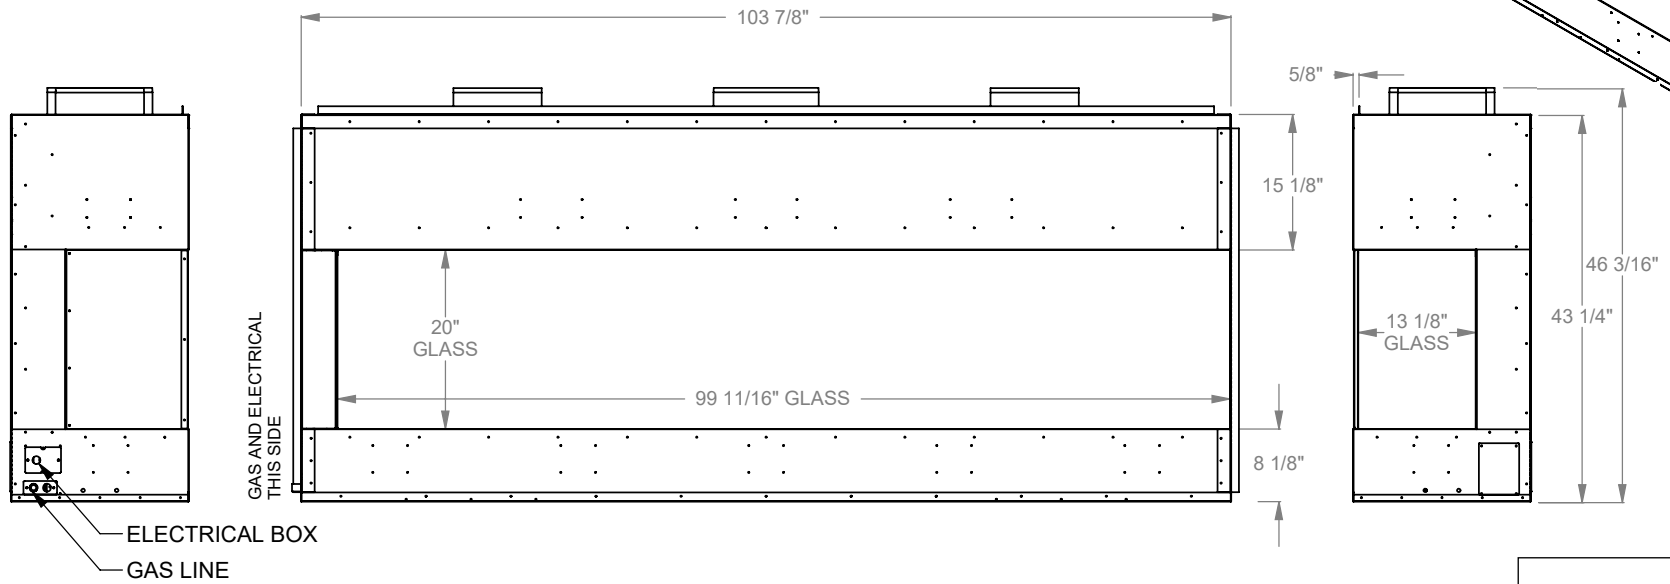

PCCR812
 Prodigy Corner Right
 COOL-Pack Top Intake

NOTE	UNLESS OTHERWISE SPECIFIED	DATE
PRODIGY SERIES UNITS ARE EQUIPPED WITH MULTI-COLOR LED UPLIGHTING.	DIMENSIONS ARE IN INCHES TOLERANCES: FRACTIONAL $\pm 1/8"$	01/29/2021

MONTIGO
 the art of fireplaces
 www.montigo.com

PCCR820
 Prodigy Corner Right
 COOL-Pack Top Intake

NOTE	UNLESS OTHERWISE SPECIFIED	DATE
PRODIGY SERIES UNITS ARE EQUIPPED WITH MULTI-COLOR LED UPLIGHTING.	DIMENSIONS ARE IN INCHES TOLERANCES: FRACTIONAL $\pm 1/8''$	01/29/2021

MONTIGO
 the art of fireplaces
 www.montigo.com

PCCR830
 Prodigy Corner Right
 COOL-Pack Top Intake

NOTE	UNLESS OTHERWISE SPECIFIED	DATE
PRODIGY SERIES UNITS ARE EQUIPPED WITH MULTI-COLOR LED UPLIGHTING.	DIMENSIONS ARE IN INCHES TOLERANCES: FRACTIONAL $\pm 1/8"$	01/29/2021

PCCR836
 Prodigy Corner Right
 COOL-Pack Top Intake

NOTE	UNLESS OTHERWISE SPECIFIED	DATE
PRODIGY SERIES UNITS ARE EQUIPPED WITH MULTI-COLOR LED UPLIGHTING.	DIMENSIONS ARE IN INCHES TOLERANCES: FRACTIONAL $\pm 1/8"$	01/29/2021