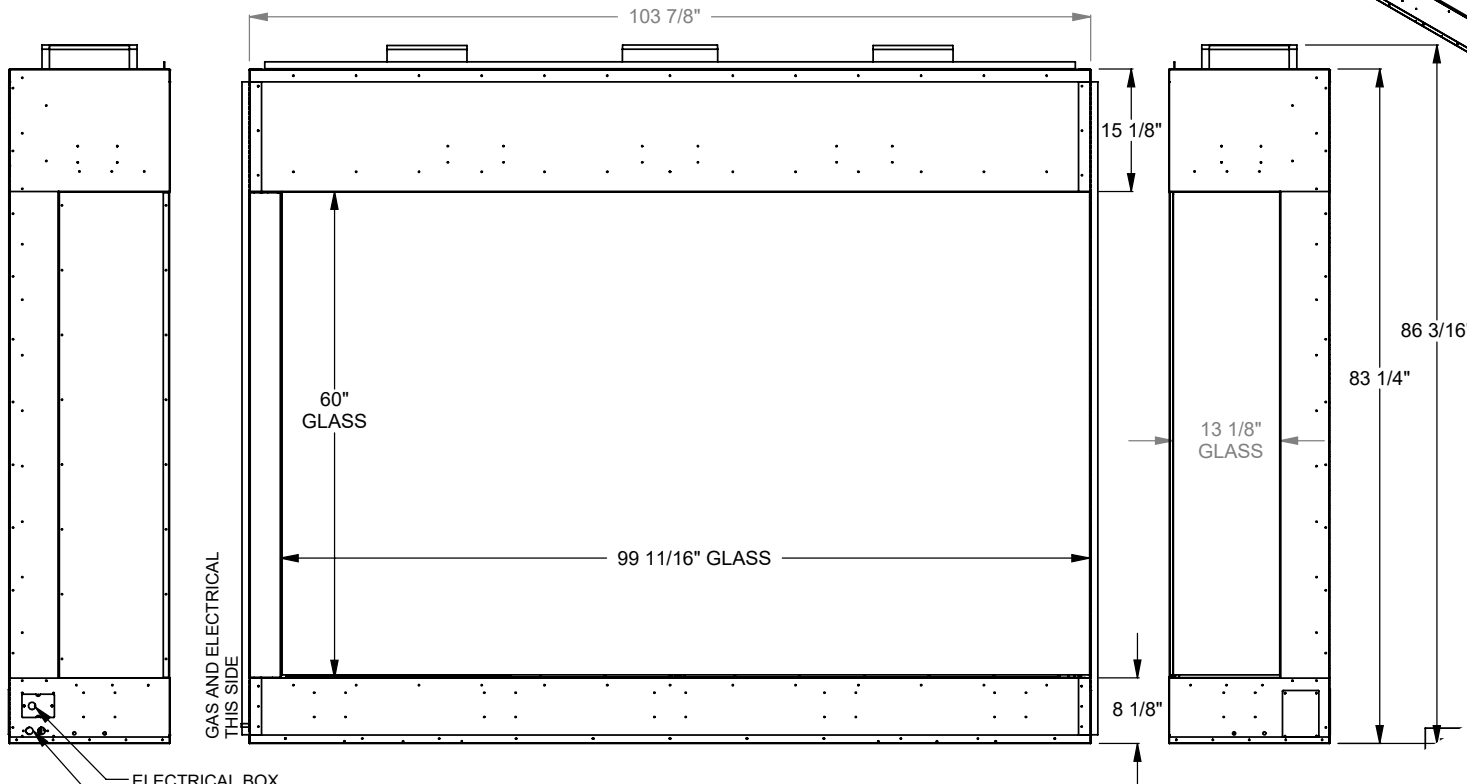

PCCR860
Prodigy Corner Right
COOL-Pack Top Intake

NOTE	UNLESS OTHERWISE SPECIFIED	DATE
PRODIGY SERIES UNITS ARE EQUIPPED WITH MULTI-COLOR LED UPLIGHTING.	DIMENSIONS ARE IN INCHES TOLERANCES: FRACTIONAL $\pm 1/8"$	01/29/2021

MONTIGO
the art of fireplaces
www.montigo.com