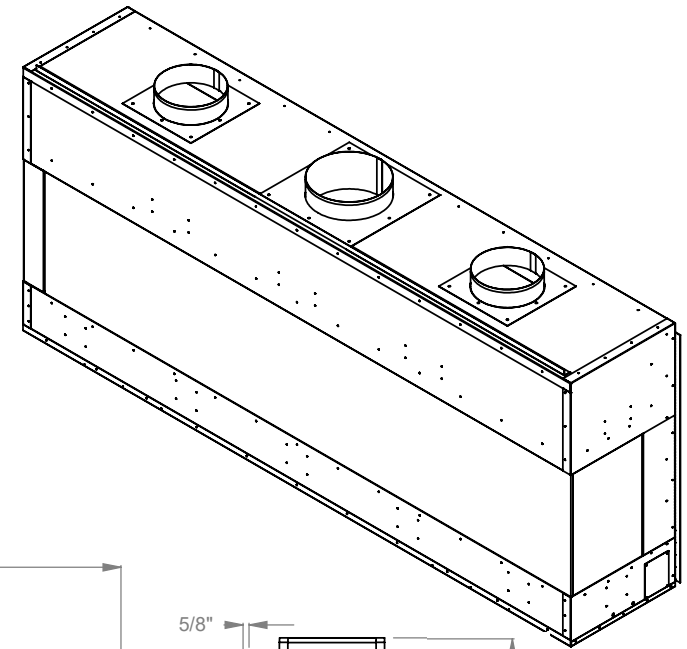

PCCR812
 Prodigy Corner Right
 COOL-Pack Top Intake

NOTE	UNLESS OTHERWISE SPECIFIED	DATE
PRODIGY SERIES UNITS ARE EQUIPPED WITH MULTI-COLOR LED UPLIGHTING.	DIMENSIONS ARE IN INCHES TOLERANCES: FRACTIONAL $\pm 1/8"$	01/29/2021

MONTIGO
 the art of fireplaces
 www.montigo.com

PCCR820
 Prodigy Corner Right
 COOL-Pack Top Intake

NOTE	UNLESS OTHERWISE SPECIFIED	DATE
PRODIGY SERIES UNITS ARE EQUIPPED WITH MULTI-COLOR LED UPLIGHTING.	DIMENSIONS ARE IN INCHES TOLERANCES: FRACTIONAL $\pm 1/8''$	01/29/2021

PCCR836
 Prodigy Corner Right
 COOL-Pack Top Intake

NOTE	UNLESS OTHERWISE SPECIFIED	DATE
PRODIGY SERIES UNITS ARE EQUIPPED WITH MULTI-COLOR LED UPLIGHTING.	DIMENSIONS ARE IN INCHES TOLERANCES: FRACTIONAL $\pm 1/8"$	01/29/2021