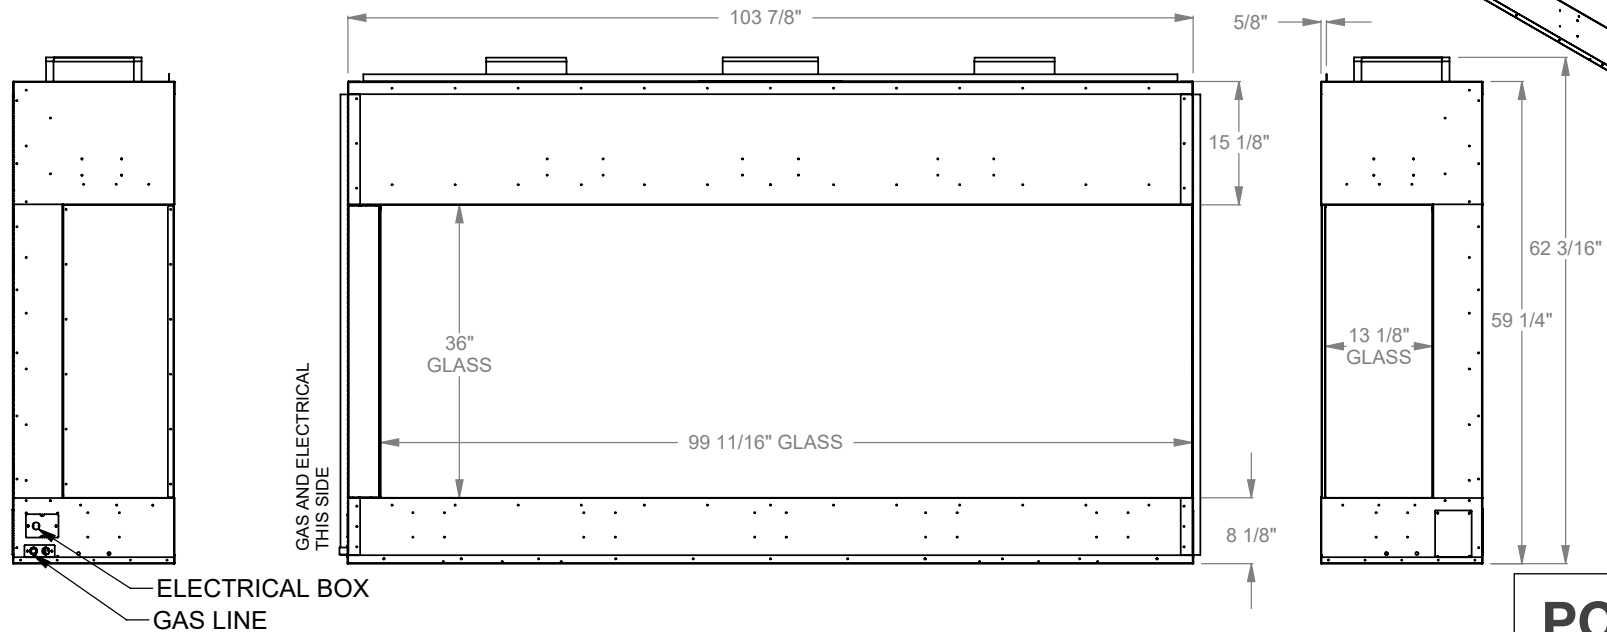

PCCR812
 Prodigy Corner Right
 COOL-Pack Top Intake

NOTE	UNLESS OTHERWISE SPECIFIED	DATE
PRODIGY SERIES UNITS ARE EQUIPPED WITH MULTI-COLOR LED UPLIGHTING.	DIMENSIONS ARE IN INCHES TOLERANCES: FRACTIONAL $\pm 1/8"$	01/29/2021

MONTIGO
 the art of fireplaces
 www.montigo.com

PCCR820
 Prodigy Corner Right
 COOL-Pack Top Intake

NOTE	UNLESS OTHERWISE SPECIFIED	DATE
PRODIGY SERIES UNITS ARE EQUIPPED WITH MULTI-COLOR LED UPLIGHTING.	DIMENSIONS ARE IN INCHES TOLERANCES: FRACTIONAL $\pm 1/8''$	01/29/2021

MONTIGO
 the art of fireplaces
 www.montigo.com

PCCR830
 Prodigy Corner Right
 COOL-Pack Top Intake

NOTE	UNLESS OTHERWISE SPECIFIED	DATE
PRODIGY SERIES UNITS ARE EQUIPPED WITH MULTI-COLOR LED UPLIGHTING.	DIMENSIONS ARE IN INCHES TOLERANCES: FRACTIONAL $\pm 1/8"$	01/29/2021

PCCR836
 Prodigy Corner Right
 COOL-Pack Top Intake

NOTE	UNLESS OTHERWISE SPECIFIED	DATE
PRODIGY SERIES UNITS ARE EQUIPPED WITH MULTI-COLOR LED UPLIGHTING.	DIMENSIONS ARE IN INCHES TOLERANCES: FRACTIONAL $\pm 1/8"$	01/29/2021