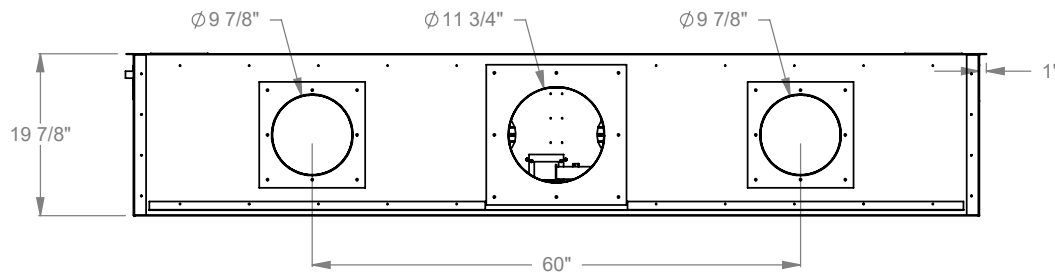

PCCR812
 Prodigy Corner Right
 COOL-Pack Top Intake

NOTE	UNLESS OTHERWISE SPECIFIED	DATE
PRODIGY SERIES UNITS ARE EQUIPPED WITH MULTI-COLOR LED UPLIGHTING.	DIMENSIONS ARE IN INCHES TOLERANCES: FRACTIONAL $\pm 1/8"$	01/29/2021

MONTIGO
 the art of fireplaces
 www.montigo.com

PCCR820
 Prodigy Corner Right
 COOL-Pack Top Intake

NOTE	UNLESS OTHERWISE SPECIFIED	DATE
PRODIGY SERIES UNITS ARE EQUIPPED WITH MULTI-COLOR LED UPLIGHTING.	DIMENSIONS ARE IN INCHES TOLERANCES: FRACTIONAL $\pm 1/8''$	01/29/2021

MONTIGO
 the art of fireplaces
 www.montigo.com

PCCR830
 Prodigy Corner Right
 COOL-Pack Top Intake

NOTE	UNLESS OTHERWISE SPECIFIED	DATE
PRODIGY SERIES UNITS ARE EQUIPPED WITH MULTI-COLOR LED UPLIGHTING.	DIMENSIONS ARE IN INCHES TOLERANCES: FRACTIONAL $\pm 1/8"$	01/29/2021

PCCR836
 Prodigy Corner Right
 COOL-Pack Top Intake

NOTE	UNLESS OTHERWISE SPECIFIED	DATE
PRODIGY SERIES UNITS ARE EQUIPPED WITH MULTI-COLOR LED UPLIGHTING.	DIMENSIONS ARE IN INCHES TOLERANCES: FRACTIONAL $\pm 1/8"$	01/29/2021