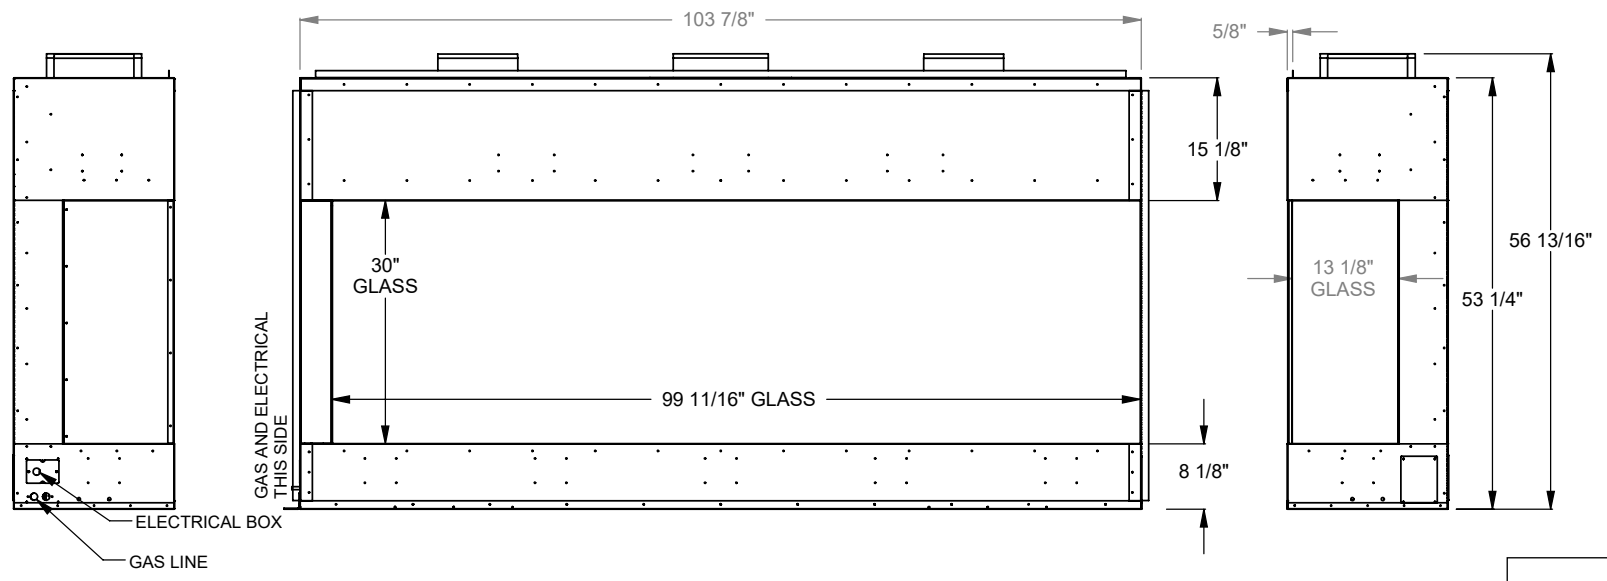

PCCR812
 Prodigy Corner Right
 COOL-Pack Top Intake

NOTE	UNLESS OTHERWISE SPECIFIED	DATE
PRODIGY SERIES UNITS ARE EQUIPPED WITH MULTI-COLOR LED UPLIGHTING.	DIMENSIONS ARE IN INCHES TOLERANCES: FRACTIONAL $\pm 1/8"$	01/29/2021

MONTIGO
 the art of fireplaces
 www.montigo.com

PCCR820
 Prodigy Corner Right
 COOL-Pack Top Intake

NOTE	UNLESS OTHERWISE SPECIFIED	DATE
PRODIGY SERIES UNITS ARE EQUIPPED WITH MULTI-COLOR LED UPLIGHTING.	DIMENSIONS ARE IN INCHES TOLERANCES: FRACTIONAL $\pm 1/8''$	01/29/2021

MONTIGO
 the art of fireplaces
 www.montigo.com

PCCR830
 Prodigy Corner Right
 COOL-Pack Top Intake

NOTE	UNLESS OTHERWISE SPECIFIED	DATE
PRODIGY SERIES UNITS ARE EQUIPPED WITH MULTI-COLOR LED UPLIGHTING.	DIMENSIONS ARE IN INCHES TOLERANCES: FRACTIONAL $\pm 1/8"$	01/29/2021

PCCR836
 Prodigy Corner Right
 COOL-Pack Top Intake

NOTE	UNLESS OTHERWISE SPECIFIED	DATE
PRODIGY SERIES UNITS ARE EQUIPPED WITH MULTI-COLOR LED UPLIGHTING.	DIMENSIONS ARE IN INCHES TOLERANCES: FRACTIONAL $\pm 1/8"$	01/29/2021