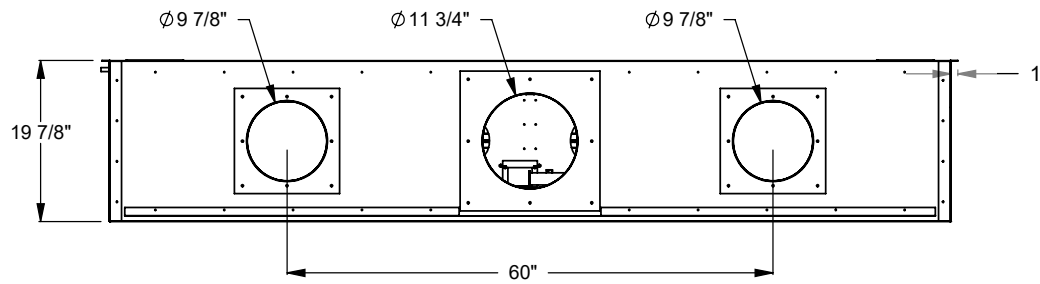

PCCR860
Prodigy Corner Right
COOL-Pack Top Intake

NOTE	UNLESS OTHERWISE SPECIFIED	DATE
PRODIGY SERIES UNITS ARE EQUIPPED WITH MULTI-COLOR LED UPLIGHTING.	DIMENSIONS ARE IN INCHES TOLERANCES: FRACTIONAL $\pm 1/8"$	01/29/2021

MONTIGO
the art of fireplaces
www.montigo.com