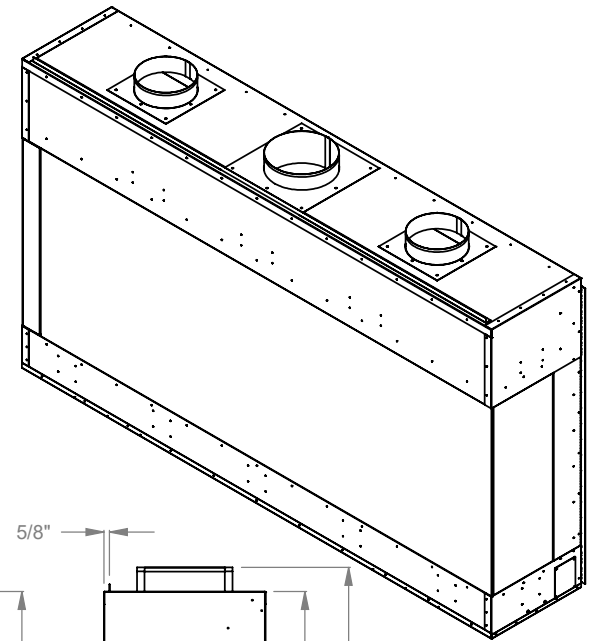

PCCR812
 Prodigy Corner Right
 COOL-Pack Top Intake

NOTE	UNLESS OTHERWISE SPECIFIED	DATE
PRODIGY SERIES UNITS ARE EQUIPPED WITH MULTI-COLOR LED UPLIGHTING.	DIMENSIONS ARE IN INCHES TOLERANCES: FRACTIONAL $\pm 1/8"$	01/29/2021

MONTIGO
 the art of fireplaces
 www.montigo.com

PCCR820
 Prodigy Corner Right
 COOL-Pack Top Intake

NOTE	UNLESS OTHERWISE SPECIFIED	DATE
PRODIGY SERIES UNITS ARE EQUIPPED WITH MULTI-COLOR LED UPLIGHTING.	DIMENSIONS ARE IN INCHES TOLERANCES: FRACTIONAL $\pm 1/8''$	01/29/2021

PCCR836
 Prodigy Corner Right
 COOL-Pack Top Intake

NOTE	UNLESS OTHERWISE SPECIFIED	DATE
PRODIGY SERIES UNITS ARE EQUIPPED WITH MULTI-COLOR LED UPLIGHTING.	DIMENSIONS ARE IN INCHES TOLERANCES: FRACTIONAL $\pm 1/8"$	01/29/2021