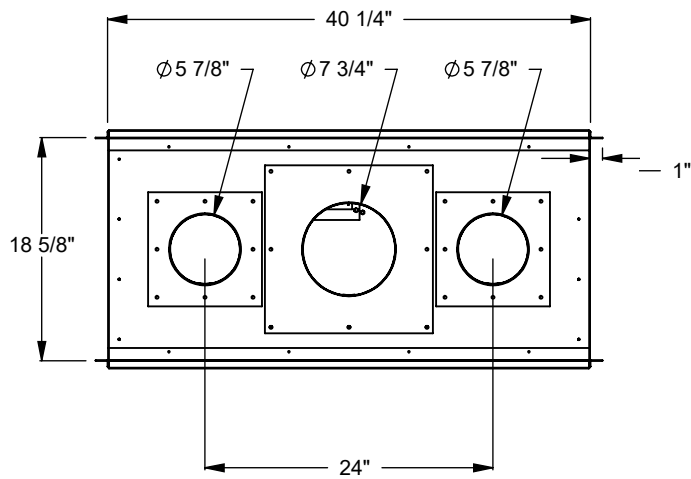

**PCST312**  
 Prodigy See Through  
 COOL-Pack Top Intake

NOTE	UNLESS OTHERWISE SPECIFIED	DATE
PRODIGY SERIES UNITS ARE EQUIPPED WITH MULTI-COLOR LED UPLIGHTING.	DIMENSIONS ARE IN INCHES TOLERANCES: FRACTIONAL $\pm 1/8"$	01/29/2021

**MONTIGO**  
 the art of fireplaces  
 www.montigo.com

**PCST320**  
 Prodigy See Through  
 COOL-Pack Top Intake

NOTE	UNLESS OTHERWISE SPECIFIED	DATE
PRODIGY SERIES UNITS ARE EQUIPPED WITH MULTI-COLOR LED UPLIGHTING.	DIMENSIONS ARE IN INCHES TOLERANCES: FRACTIONAL $\pm 1/8"$	01/29/2021