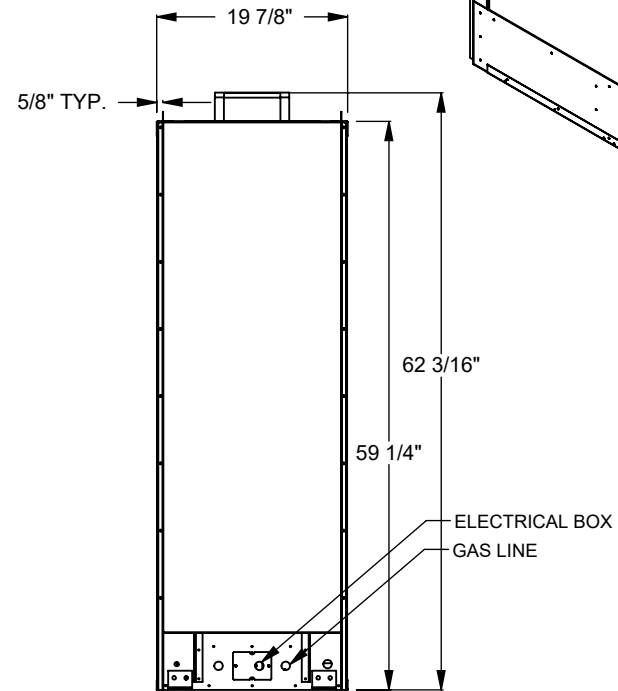

PCST336
Prodigy See Through
COOL-Pack Top Intake

NOTE	UNLESS OTHERWISE SPECIFIED	DATE
PRODIGY SERIES UNITS ARE EQUIPPED WITH MULTI-COLOR LED UPLIGHTING.	DIMENSIONS ARE IN INCHES TOLERANCES: FRACTIONAL $\pm 1/8"$	01/29/2021

MONTIGO
the art of fireplaces
www.montigo.com