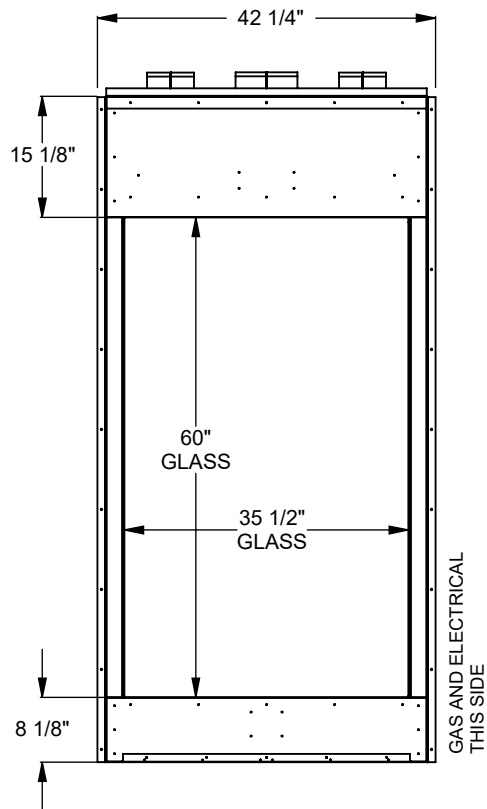

PCST360
Prodigy See Through
COOL-Pack Top Intake

NOTE	UNLESS OTHERWISE SPECIFIED	DATE
PRODIGY SERIES UNITS ARE EQUIPPED WITH MULTI-COLOR LED UPLIGHTING.	DIMENSIONS ARE IN INCHES TOLERANCES: FRACTIONAL $\pm 1/8"$	01/29/2021

MONTIGO®
the art of fireplaces
www.montigo.com