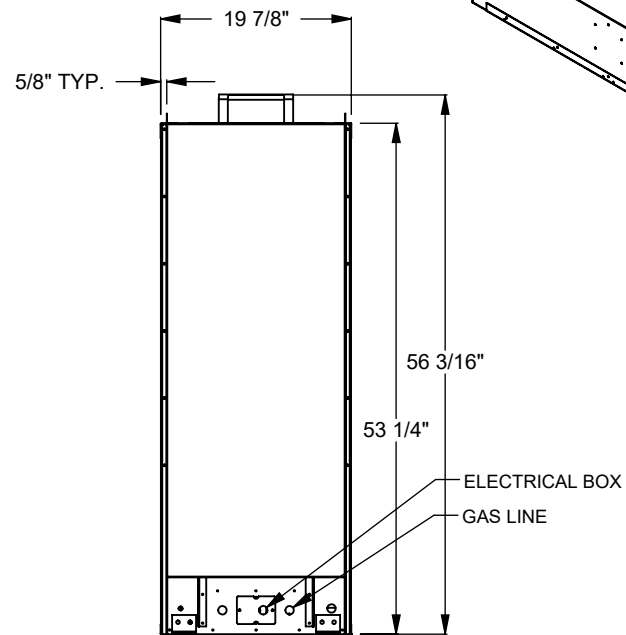

PCST330
Prodigy See Through
COOL-Pack Top Intake

NOTE	UNLESS OTHERWISE SPECIFIED	DATE
PRODIGY SERIES UNITS ARE EQUIPPED WITH MULTI-COLOR LED UPLIGHTING.	DIMENSIONS ARE IN INCHES TOLERANCES: FRACTIONAL $\pm 1/8"$	01/29/2021

MONTIGO
the art of fireplaces
www.montigo.com