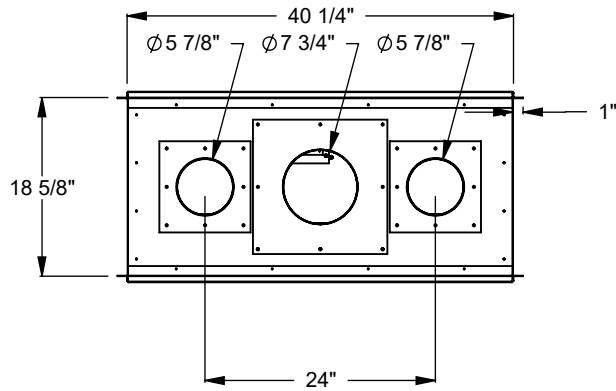

PCST336
Prodigy See Through
COOL-Pack Top Intake

NOTE	UNLESS OTHERWISE SPECIFIED	DATE
PRODIGY SERIES UNITS ARE EQUIPPED WITH MULTI-COLOR LED UPLIGHTING.	DIMENSIONS ARE IN INCHES TOLERANCES: FRACTIONAL $\pm 1/8"$	01/29/2021

MONTIGO
the art of fireplaces
www.montigo.com