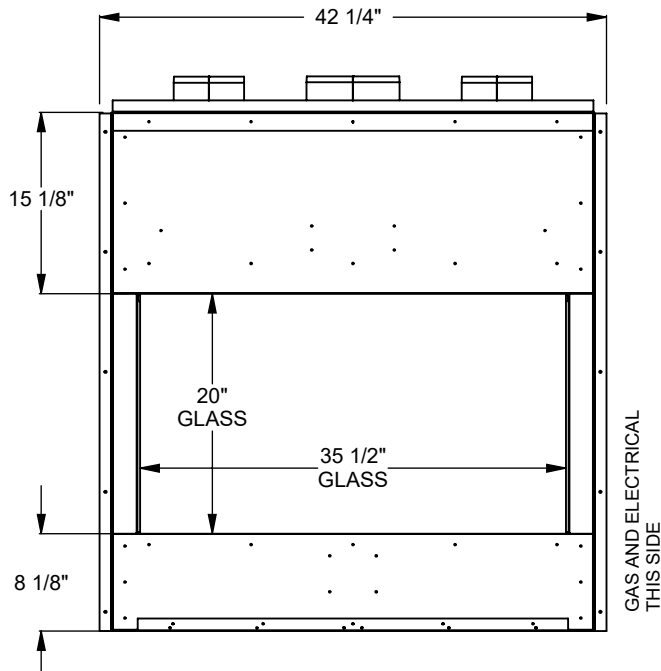

**PCST312**  
 Prodigy See Through  
 COOL-Pack Top Intake

NOTE	UNLESS OTHERWISE SPECIFIED	DATE
PRODIGY SERIES UNITS ARE EQUIPPED WITH MULTI-COLOR LED UPLIGHTING.	DIMENSIONS ARE IN INCHES TOLERANCES: FRACTIONAL $\pm 1/8"$	01/29/2021

**MONTIGO**  
 the art of fireplaces  
 www.montigo.com

**PCST320**  
 Prodigy See Through  
 COOL-Pack Top Intake

NOTE	UNLESS OTHERWISE SPECIFIED	DATE
PRODIGY SERIES UNITS ARE EQUIPPED WITH MULTI-COLOR LED UPLIGHTING.	DIMENSIONS ARE IN INCHES TOLERANCES: FRACTIONAL $\pm 1/8"$	01/29/2021