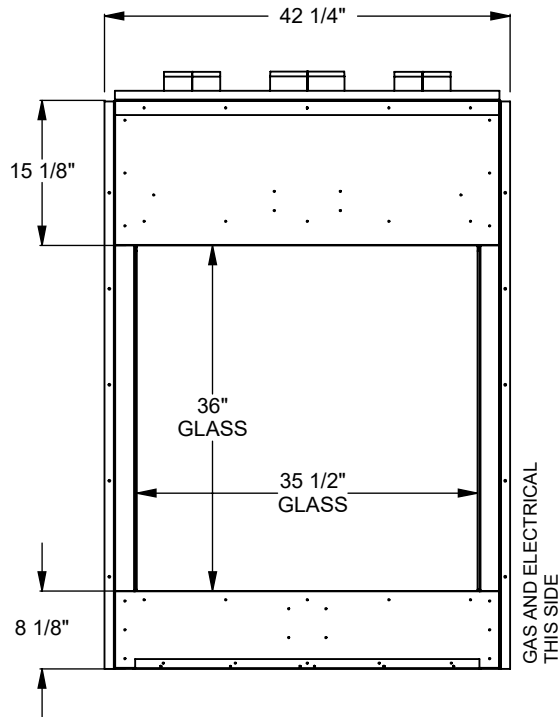

PCST336
Prodigy See Through
COOL-Pack Top Intake

NOTE	UNLESS OTHERWISE SPECIFIED	DATE
PRODIGY SERIES UNITS ARE EQUIPPED WITH MULTI-COLOR LED UPLIGHTING.	DIMENSIONS ARE IN INCHES TOLERANCES: FRACTIONAL $\pm 1/8"$	01/29/2021

MONTIGO
the art of fireplaces
www.montigo.com