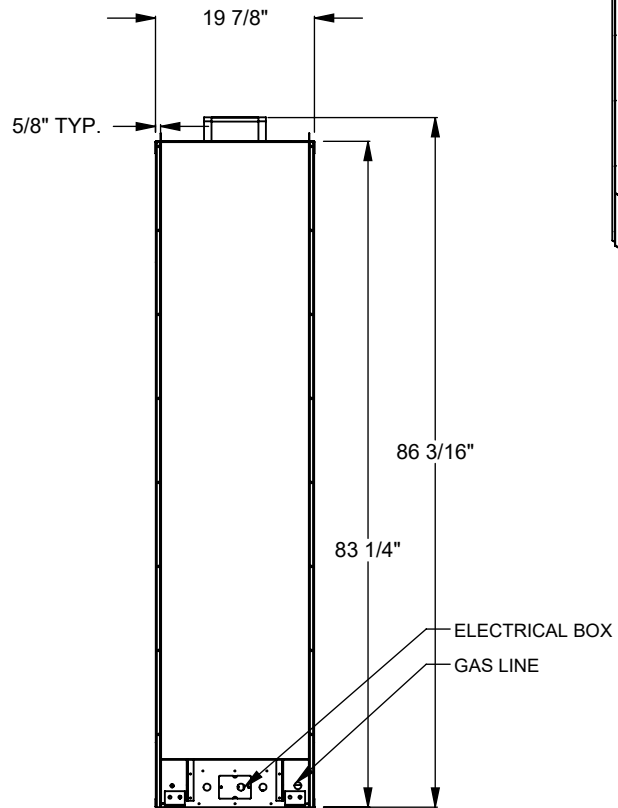

PCST360
Prodigy See Through
COOL-Pack Top Intake

NOTE	UNLESS OTHERWISE SPECIFIED	DATE
PRODIGY SERIES UNITS ARE EQUIPPED WITH MULTI-COLOR LED UPLIGHTING.	DIMENSIONS ARE IN INCHES TOLERANCES: FRACTIONAL $\pm 1/8"$	01/29/2021

MONTIGO®
the art of fireplaces
www.montigo.com