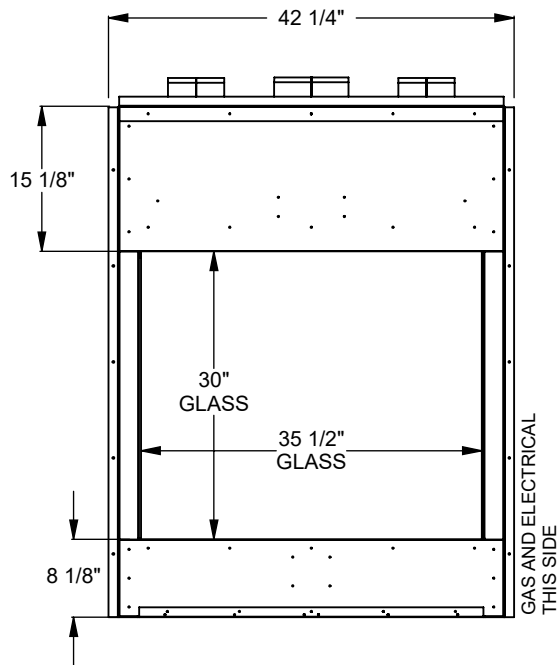

PCST330
Prodigy See Through
COOL-Pack Top Intake

NOTE	UNLESS OTHERWISE SPECIFIED	DATE
PRODIGY SERIES UNITS ARE EQUIPPED WITH MULTI-COLOR LED UPLIGHTING.	DIMENSIONS ARE IN INCHES TOLERANCES: FRACTIONAL $\pm 1/8"$	01/29/2021

MONTIGO
the art of fireplaces
www.montigo.com