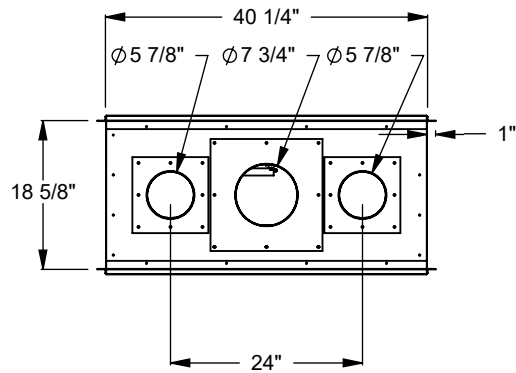

PCST360
Prodigy See Through
COOL-Pack Top Intake

NOTE	UNLESS OTHERWISE SPECIFIED	DATE
PRODIGY SERIES UNITS ARE EQUIPPED WITH MULTI-COLOR LED UPLIGHTING.	DIMENSIONS ARE IN INCHES TOLERANCES: FRACTIONAL $\pm 1/8"$	01/29/2021

MONTIGO®
the art of fireplaces
www.montigo.com