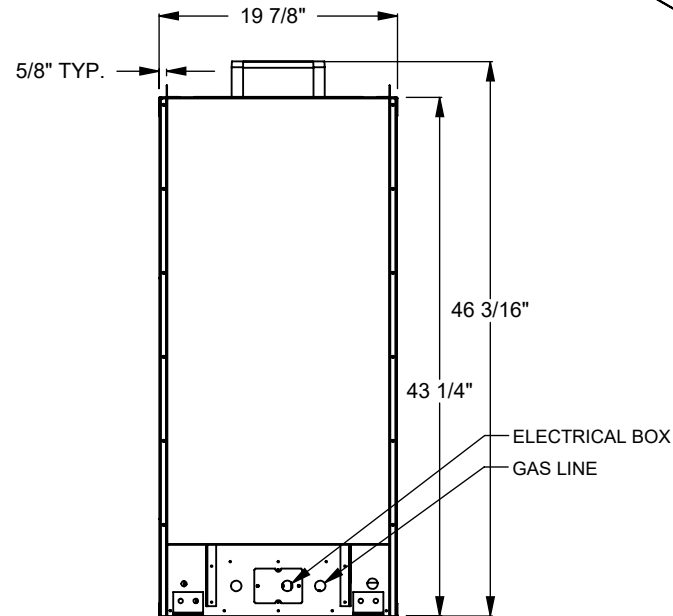

PCST320
Prodigy See Through
COOL-Pack Top Intake

NOTE	UNLESS OTHERWISE SPECIFIED	DATE
PRODIGY SERIES UNITS ARE EQUIPPED WITH MULTI-COLOR LED UPLIGHTING.	DIMENSIONS ARE IN INCHES TOLERANCES: FRACTIONAL $\pm 1/8"$	01/29/2021

MONTIGO
the art of fireplaces
www.montigo.com