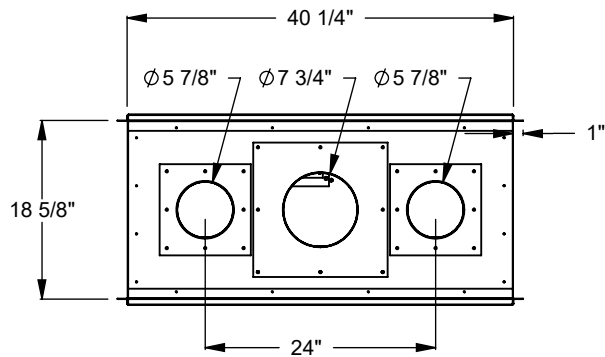

PCST330
Prodigy See Through
COOL-Pack Top Intake

NOTE	UNLESS OTHERWISE SPECIFIED	DATE
PRODIGY SERIES UNITS ARE EQUIPPED WITH MULTI-COLOR LED UPLIGHTING.	DIMENSIONS ARE IN INCHES TOLERANCES: FRACTIONAL $\pm 1/8"$	01/29/2021

MONTIGO
the art of fireplaces
www.montigo.com