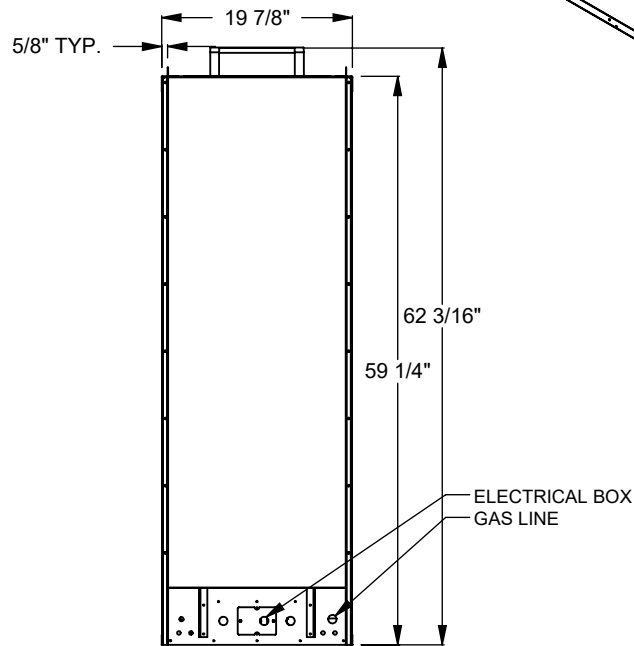

PCST436
Prodigy See Through
COOL-Pack Top Intake

NOTE	UNLESS OTHERWISE SPECIFIED	DATE
PRODIGY SERIES UNITS ARE EQUIPPED WITH MULTI-COLOR LED UPLIGHTING.	DIMENSIONS ARE IN INCHES TOLERANCES: FRACTIONAL $\pm 1/8"$	01/29/2021

MONTIGO
the art of fireplaces
www.montigo.com