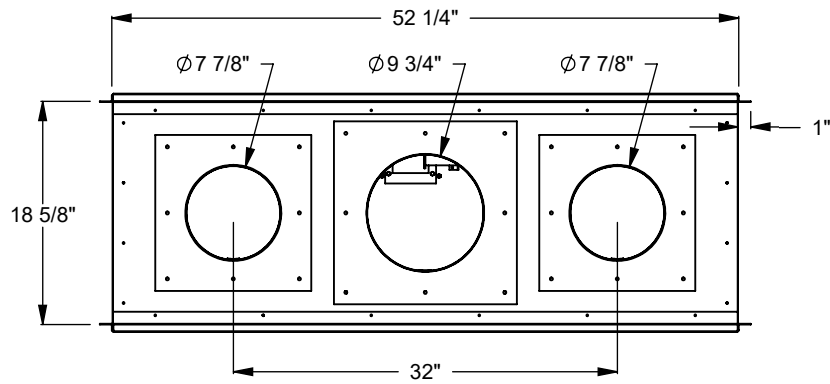

PCST412
 Prodigy See Through
 COOL-Pack Top Intake

NOTE	UNLESS OTHERWISE SPECIFIED	DATE
PRODIGY SERIES UNITS ARE EQUIPPED WITH MULTI-COLOR LED UPLIGHTING.	DIMENSIONS ARE IN INCHES TOLERANCES: FRACTIONAL $\pm 1/8"$	01/29/2021

MONTIGO
 the art of fireplaces
 www.montigo.com

PCST420
 Prodigy See Through
 COOL-Pack Top Intake

NOTE	UNLESS OTHERWISE SPECIFIED	DATE
PRODIGY SERIES UNITS ARE EQUIPPED WITH MULTI-COLOR LED UPLIGHTING.	DIMENSIONS ARE IN INCHES TOLERANCES: FRACTIONAL $\pm 1/8"$	01/29/2021