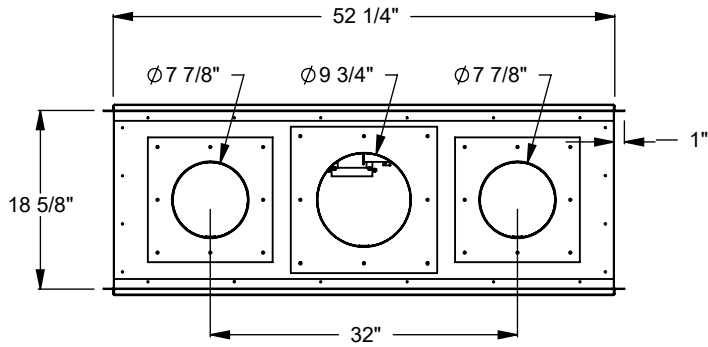

PCST436
Prodigy See Through
COOL-Pack Top Intake

NOTE	UNLESS OTHERWISE SPECIFIED	DATE
PRODIGY SERIES UNITS ARE EQUIPPED WITH MULTI-COLOR LED UPLIGHTING.	DIMENSIONS ARE IN INCHES TOLERANCES: FRACTIONAL $\pm 1/8"$	01/29/2021

MONTIGO
the art of fireplaces
www.montigo.com