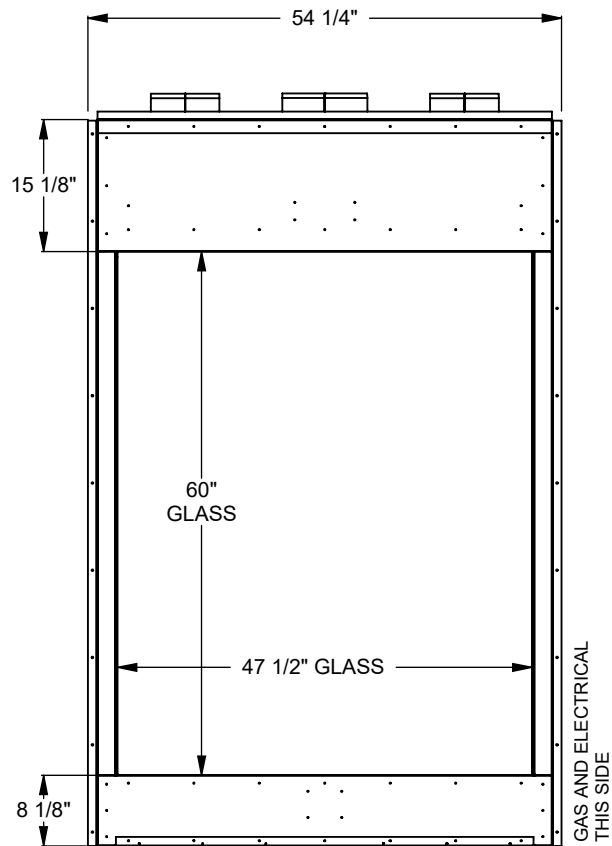

PCST460
Prodigy See Through
COOL-Pack Top Intake

NOTE

PRODIGY SERIES UNITS ARE EQUIPPED WITH MULTI-COLOR LED UPLIGHTING.

UNLESS OTHERWISE SPECIFIED

DIMENSIONS ARE IN INCHES
TOLERANCES: FRACTIONAL $\pm 1/8"$

DATE

01/29/2021

MONTIGO
the art of fireplaces
www.montigo.com