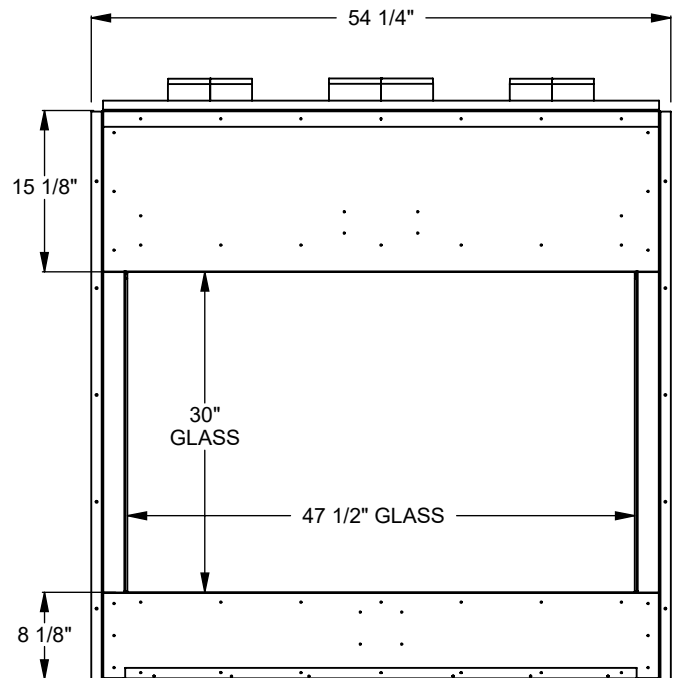

PCST430
Prodigy See Through
COOL-Pack Top Intake

NOTE	UNLESS OTHERWISE SPECIFIED	DATE
PRODIGY SERIES UNITS ARE EQUIPPED WITH MULTI-COLOR LED UPLIGHTING.	DIMENSIONS ARE IN INCHES TOLERANCES: FRACTIONAL $\pm 1/8"$	01/29/2021

MONTIGO
the art of fireplaces
www.montigo.com