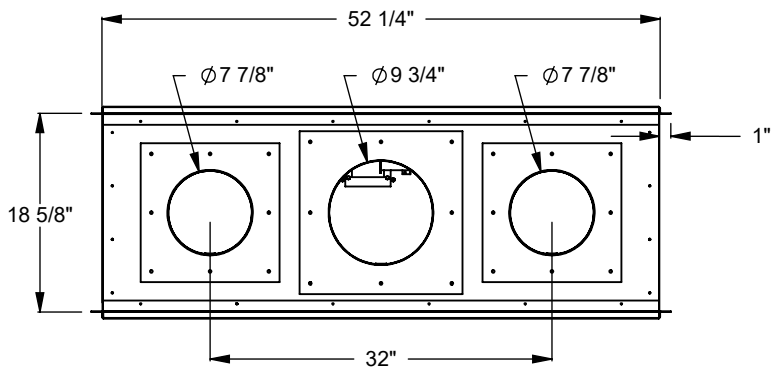

PCST430
Prodigy See Through
COOL-Pack Top Intake

NOTE	UNLESS OTHERWISE SPECIFIED	DATE
PRODIGY SERIES UNITS ARE EQUIPPED WITH MULTI-COLOR LED UPLIGHTING.	DIMENSIONS ARE IN INCHES TOLERANCES: FRACTIONAL $\pm 1/8"$	01/29/2021

MONTIGO
the art of fireplaces
www.montigo.com