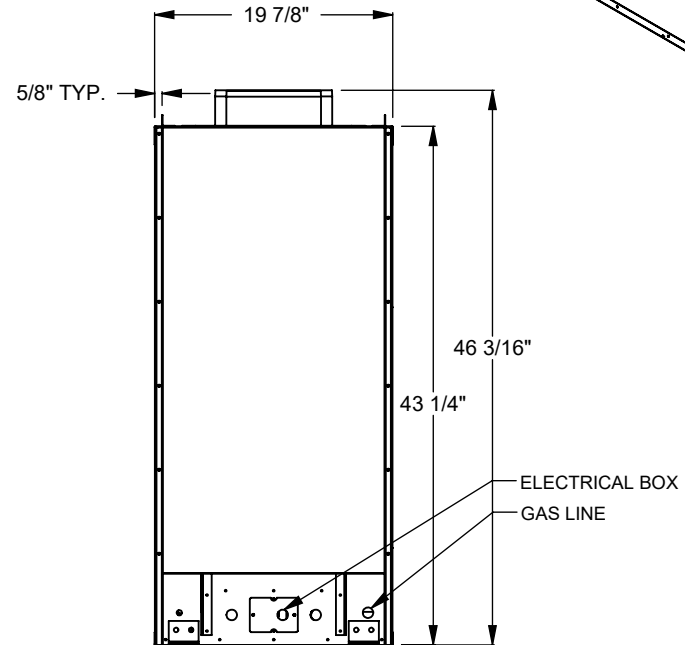

PCST412
 Prodigy See Through
 COOL-Pack Top Intake

NOTE	UNLESS OTHERWISE SPECIFIED	DATE
PRODIGY SERIES UNITS ARE EQUIPPED WITH MULTI-COLOR LED UPLIGHTING.	DIMENSIONS ARE IN INCHES TOLERANCES: FRACTIONAL $\pm 1/8"$	01/29/2021

MONTIGO
 the art of fireplaces
 www.montigo.com

PCST420
 Prodigy See Through
 COOL-Pack Top Intake

NOTE	UNLESS OTHERWISE SPECIFIED	DATE
PRODIGY SERIES UNITS ARE EQUIPPED WITH MULTI-COLOR LED UPLIGHTING.	DIMENSIONS ARE IN INCHES TOLERANCES: FRACTIONAL $\pm 1/8"$	01/29/2021