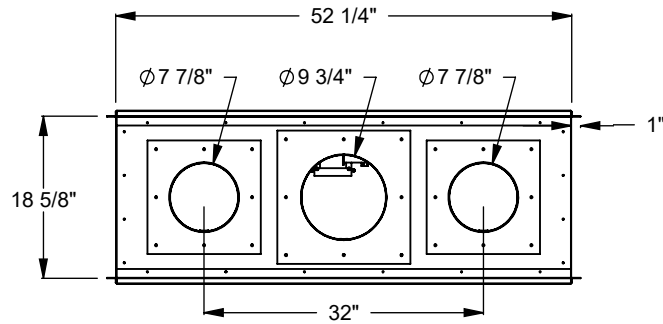

PCST460
Prodigy See Through
COOL-Pack Top Intake

NOTE

PRODIGY SERIES UNITS ARE EQUIPPED WITH MULTI-COLOR LED UPLIGHTING.

UNLESS OTHERWISE SPECIFIED

DIMENSIONS ARE IN INCHES
TOLERANCES: FRACTIONAL $\pm 1/8"$

DATE

01/29/2021

MONTIGO
the art of fireplaces
www.montigo.com