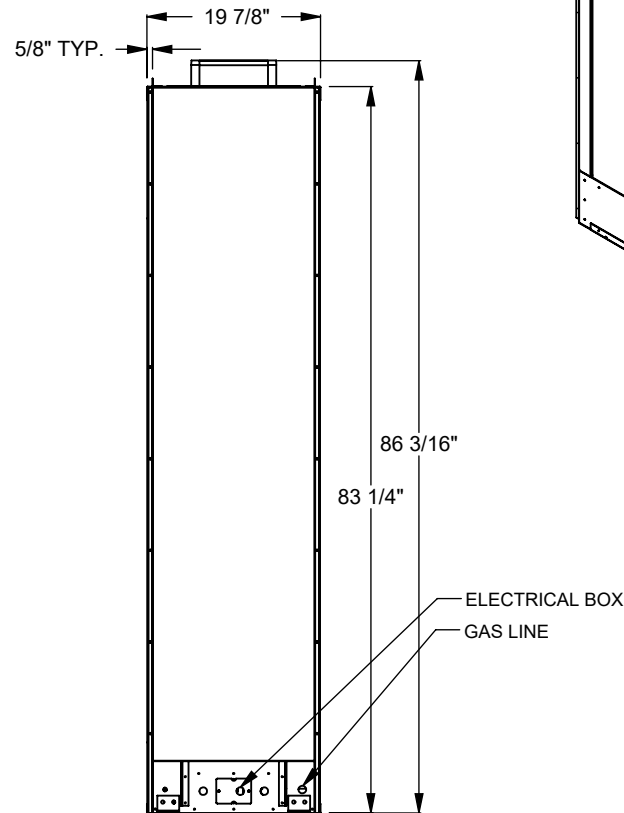

PCST460
Prodigy See Through
COOL-Pack Top Intake

NOTE

PRODIGY SERIES UNITS ARE EQUIPPED WITH MULTI-COLOR LED UPLIGHTING.

UNLESS OTHERWISE SPECIFIED

DIMENSIONS ARE IN INCHES
TOLERANCES: FRACTIONAL $\pm 1/8"$

DATE

01/29/2021

MONTIGO
the art of fireplaces
www.montigo.com