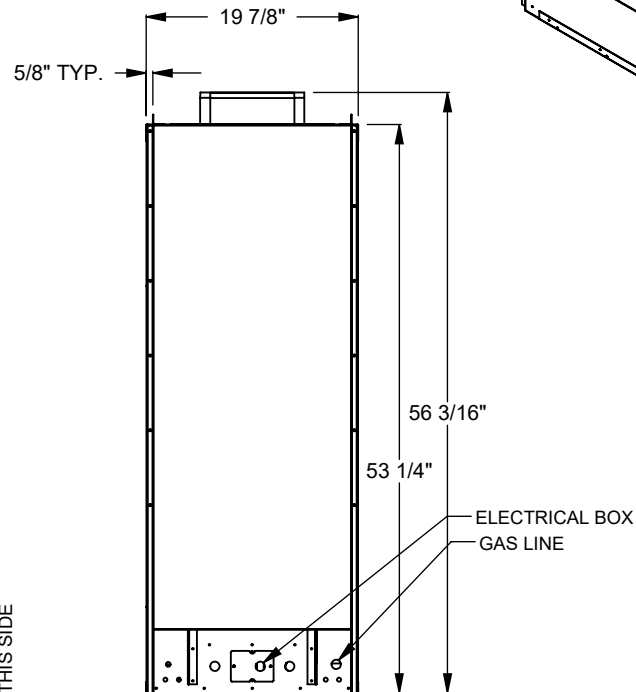

PCST430
Prodigy See Through
COOL-Pack Top Intake

NOTE	UNLESS OTHERWISE SPECIFIED	DATE
PRODIGY SERIES UNITS ARE EQUIPPED WITH MULTI-COLOR LED UPLIGHTING.	DIMENSIONS ARE IN INCHES TOLERANCES: FRACTIONAL $\pm 1/8"$	01/29/2021

MONTIGO
the art of fireplaces
www.montigo.com