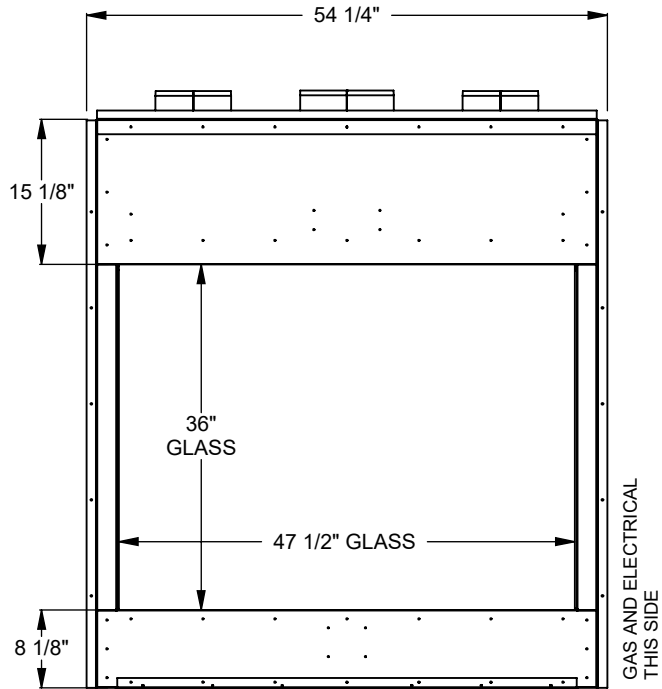

PCST436
Prodigy See Through
COOL-Pack Top Intake

NOTE	UNLESS OTHERWISE SPECIFIED	DATE
PRODIGY SERIES UNITS ARE EQUIPPED WITH MULTI-COLOR LED UPLIGHTING.	DIMENSIONS ARE IN INCHES TOLERANCES: FRACTIONAL $\pm 1/8"$	01/29/2021

MONTIGO
the art of fireplaces
www.montigo.com