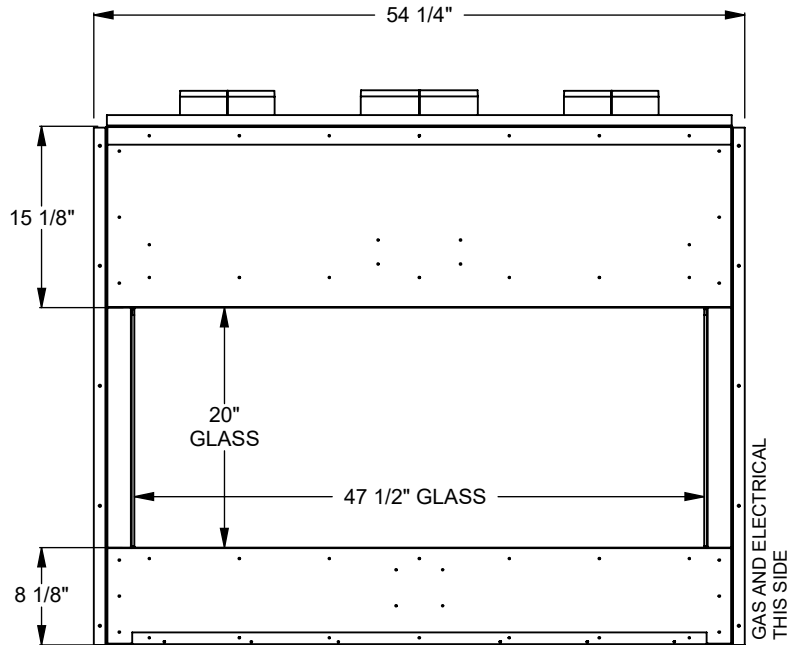

PCST412
 Prodigy See Through
 COOL-Pack Top Intake

NOTE	UNLESS OTHERWISE SPECIFIED	DATE
PRODIGY SERIES UNITS ARE EQUIPPED WITH MULTI-COLOR LED UPLIGHTING.	DIMENSIONS ARE IN INCHES TOLERANCES: FRACTIONAL $\pm 1/8"$	01/29/2021

MONTIGO
 the art of fireplaces
 www.montigo.com

PCST420
 Prodigy See Through
 COOL-Pack Top Intake

NOTE	UNLESS OTHERWISE SPECIFIED	DATE
PRODIGY SERIES UNITS ARE EQUIPPED WITH MULTI-COLOR LED UPLIGHTING.	DIMENSIONS ARE IN INCHES TOLERANCES: FRACTIONAL $\pm 1/8"$	01/29/2021