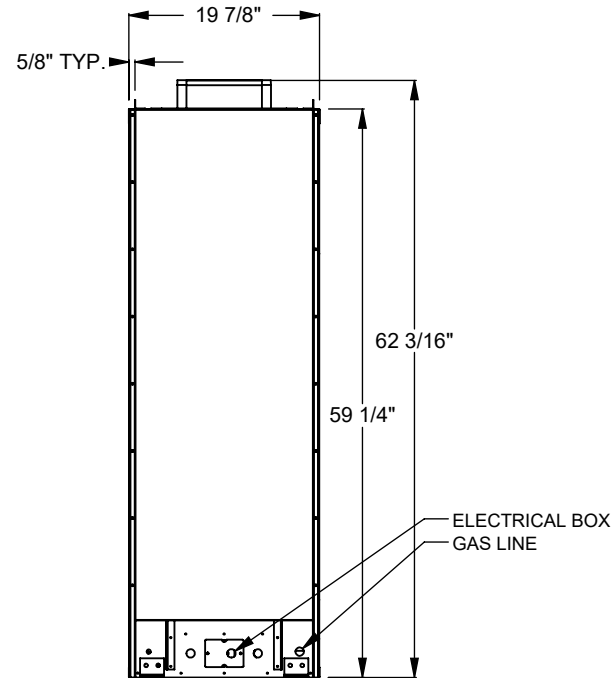

PCST536
Prodigy See Through
COOL-Pack Top Intake

NOTE	UNLESS OTHERWISE SPECIFIED	DATE
PRODIGY SERIES UNITS ARE EQUIPPED WITH MULTI-COLOR LED UPLIGHTING.	DIMENSIONS ARE IN INCHES TOLERANCES: FRACTIONAL $\pm 1/8"$	01/29/2021

MONTIGO®
the art of fireplaces
www.montigo.com