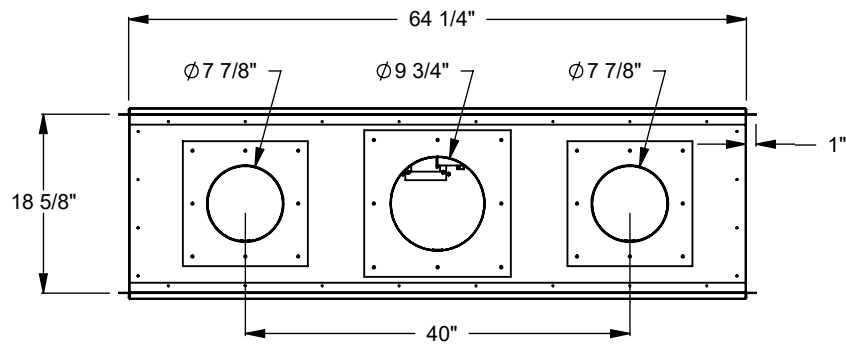

PCST530
Prodigy See Through
COOL-Pack Top Intake

NOTE	UNLESS OTHERWISE SPECIFIED	DATE
PRODIGY SERIES UNITS ARE EQUIPPED WITH MULTI-COLOR LED UPLIGHTING.	DIMENSIONS ARE IN INCHES TOLERANCES: FRACTIONAL $\pm 1/8"$	01/29/2021

MONTIGO
the art of fireplaces
www.montigo.com