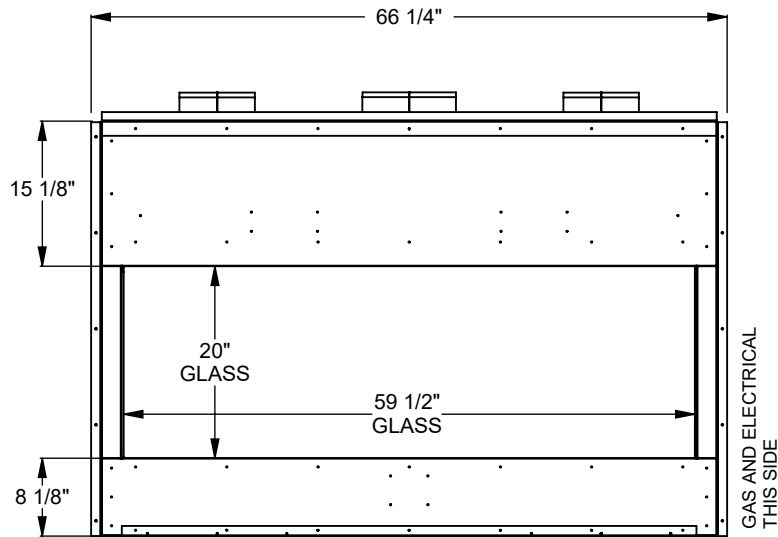

PCST512
 Prodigy See Through
 COOL-Pack Top Intake

NOTE	UNLESS OTHERWISE SPECIFIED	DATE
PRODIGY SERIES UNITS ARE EQUIPPED WITH MULTI-COLOR LED UPLIGHTING.	DIMENSIONS ARE IN INCHES TOLERANCES: FRACTIONAL $\pm 1/8"$	01/29/2021

MONTIGO
 the art of fireplaces
 www.montigo.com

PCST520
 Prodigy See Through
 COOL-Pack Top Intake

NOTE	UNLESS OTHERWISE SPECIFIED	DATE
PRODIGY SERIES UNITS ARE EQUIPPED WITH MULTI-COLOR LED UPLIGHTING.	DIMENSIONS ARE IN INCHES TOLERANCES: FRACTIONAL $\pm 1/8"$	01/29/2021