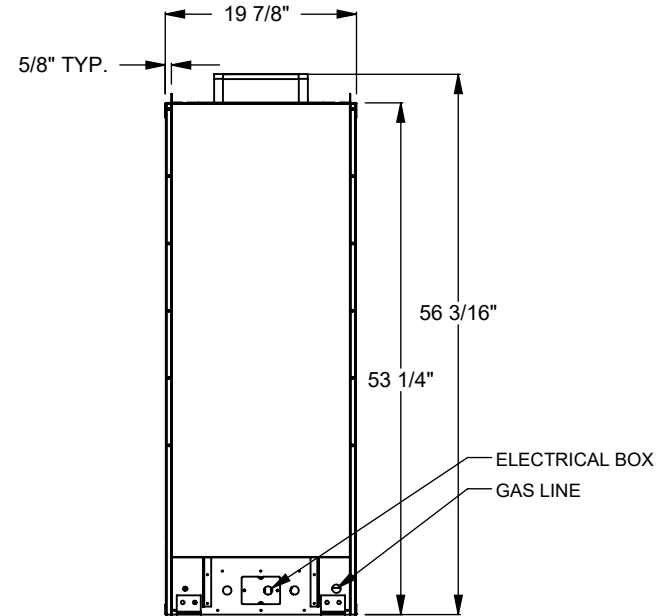

PCST530
Prodigy See Through
COOL-Pack Top Intake

NOTE	UNLESS OTHERWISE SPECIFIED	DATE
PRODIGY SERIES UNITS ARE EQUIPPED WITH MULTI-COLOR LED UPLIGHTING.	DIMENSIONS ARE IN INCHES TOLERANCES: FRACTIONAL $\pm 1/8"$	01/29/2021

MONTIGO
the art of fireplaces
www.montigo.com