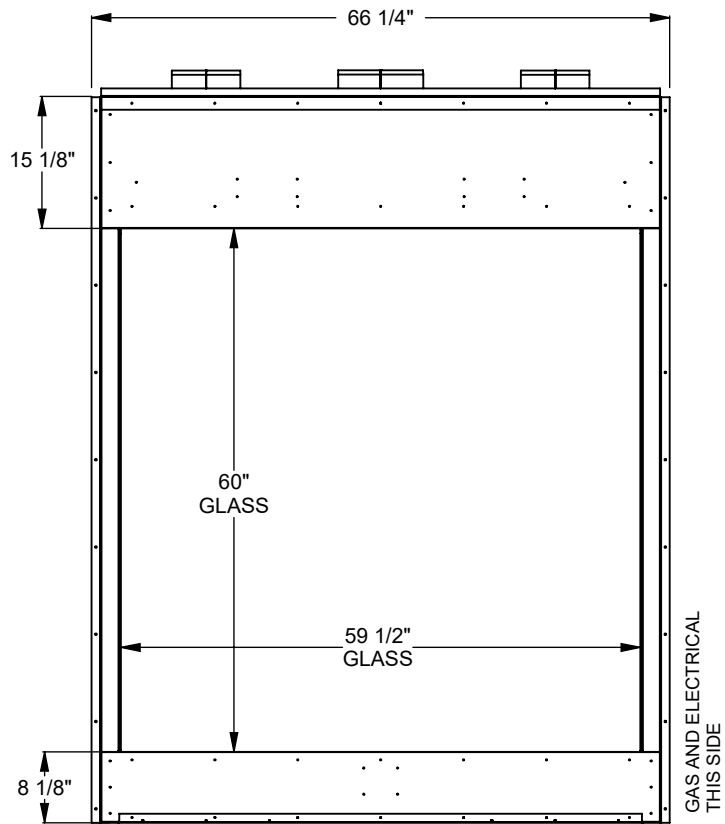

PCST560
Prodigy See Through
COOL-Pack Top Intake

NOTE

PRODIGY SERIES UNITS ARE EQUIPPED WITH MULTI-COLOR LED UPLIGHTING.

UNLESS OTHERWISE SPECIFIED

DIMENSIONS ARE IN INCHES
TOLERANCES: FRACTIONAL $\pm 1/8"$

DATE

01/29/2021

MONTIGO
the art of fireplaces
www.montigo.com