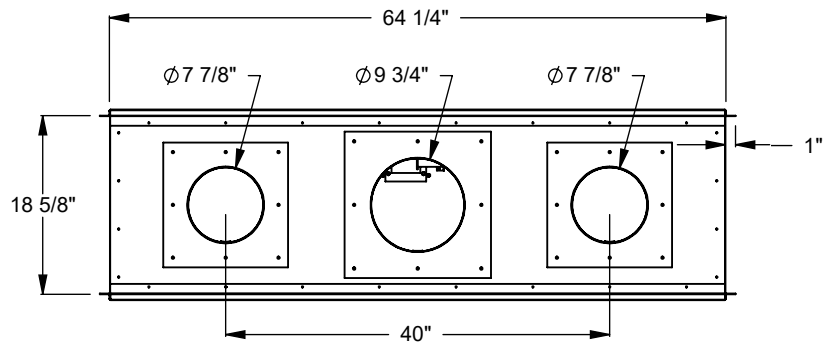

PCST536
Prodigy See Through
COOL-Pack Top Intake

NOTE	UNLESS OTHERWISE SPECIFIED	DATE
PRODIGY SERIES UNITS ARE EQUIPPED WITH MULTI-COLOR LED UPLIGHTING.	DIMENSIONS ARE IN INCHES TOLERANCES: FRACTIONAL $\pm 1/8"$	01/29/2021

MONTIGO®
the art of fireplaces
www.montigo.com