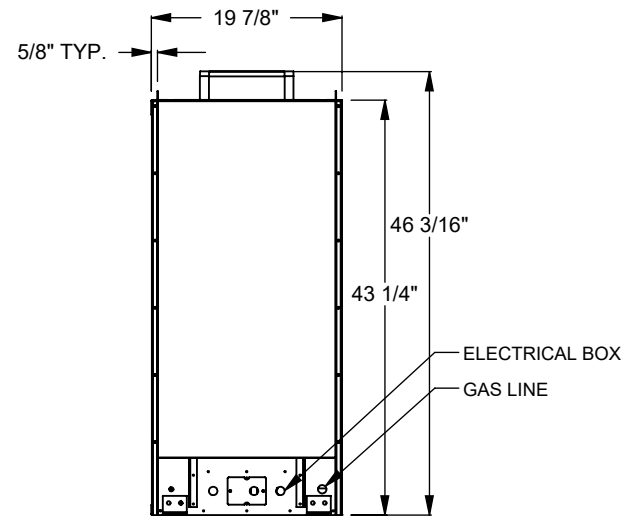

PCST520
Prodigy See Through
COOL-Pack Top Intake

NOTE	UNLESS OTHERWISE SPECIFIED	DATE
PRODIGY SERIES UNITS ARE EQUIPPED WITH MULTI-COLOR LED UPLIGHTING.	DIMENSIONS ARE IN INCHES TOLERANCES: FRACTIONAL $\pm 1/8"$	01/29/2021

MONTIGO
the art of fireplaces
www.montigo.com