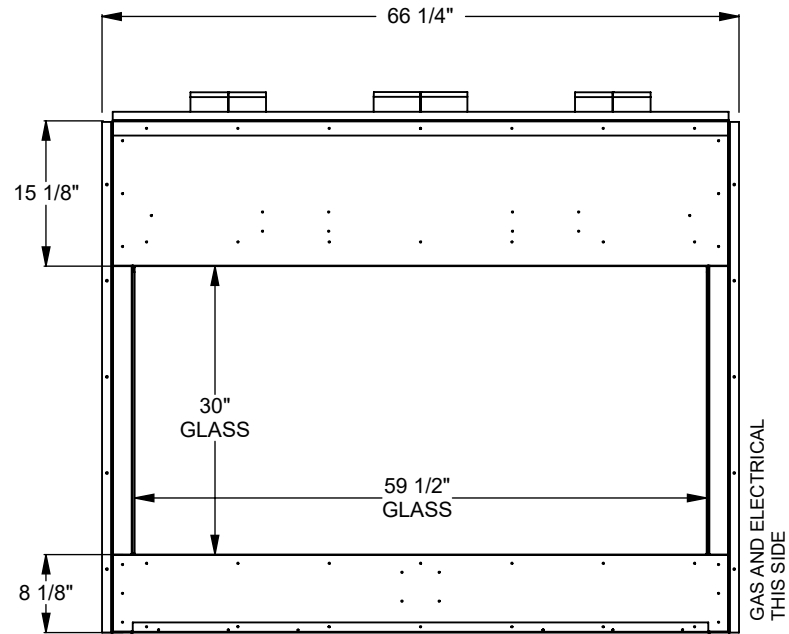

PCST530
Prodigy See Through
COOL-Pack Top Intake

NOTE	UNLESS OTHERWISE SPECIFIED	DATE
PRODIGY SERIES UNITS ARE EQUIPPED WITH MULTI-COLOR LED UPLIGHTING.	DIMENSIONS ARE IN INCHES TOLERANCES: FRACTIONAL $\pm 1/8"$	01/29/2021

MONTIGO
the art of fireplaces
www.montigo.com