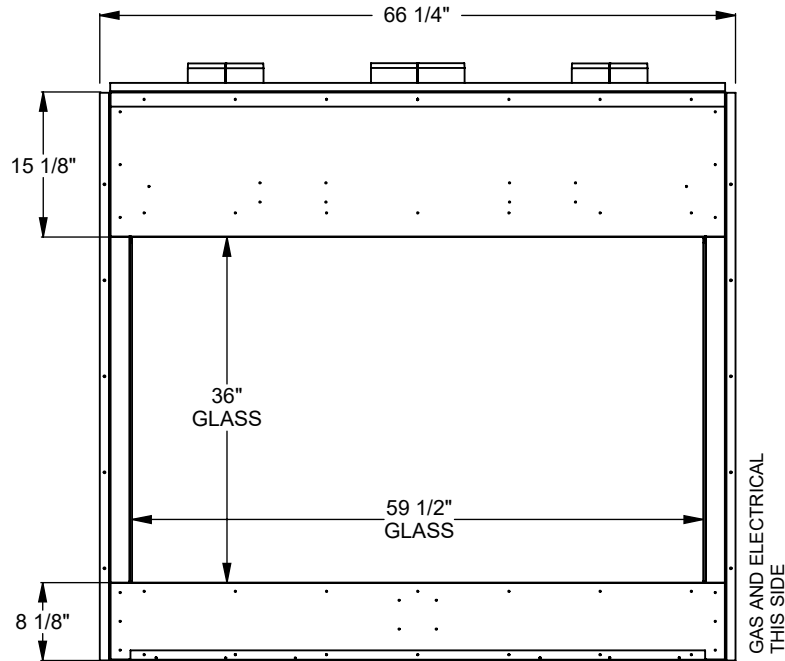

PCST536
Prodigy See Through
COOL-Pack Top Intake

NOTE	UNLESS OTHERWISE SPECIFIED	DATE
PRODIGY SERIES UNITS ARE EQUIPPED WITH MULTI-COLOR LED UPLIGHTING.	DIMENSIONS ARE IN INCHES TOLERANCES: FRACTIONAL $\pm 1/8"$	01/29/2021

MONTIGO®
the art of fireplaces
www.montigo.com