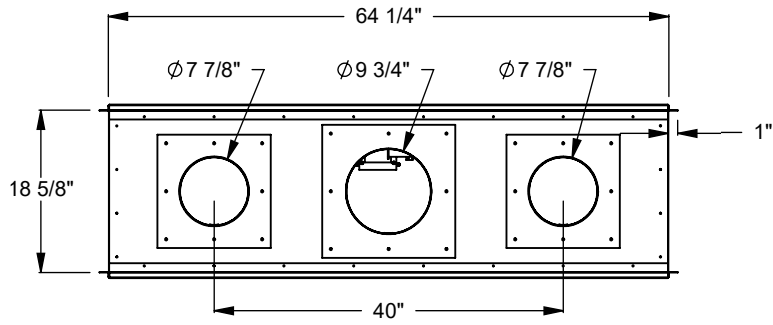

PCST560
Prodigy See Through
COOL-Pack Top Intake

NOTE

PRODIGY SERIES UNITS ARE EQUIPPED WITH MULTI-COLOR LED UPLIGHTING.

UNLESS OTHERWISE SPECIFIED

DIMENSIONS ARE IN INCHES
TOLERANCES: FRACTIONAL $\pm 1/8"$

DATE

01/29/2021

MONTIGO
the art of fireplaces
www.montigo.com