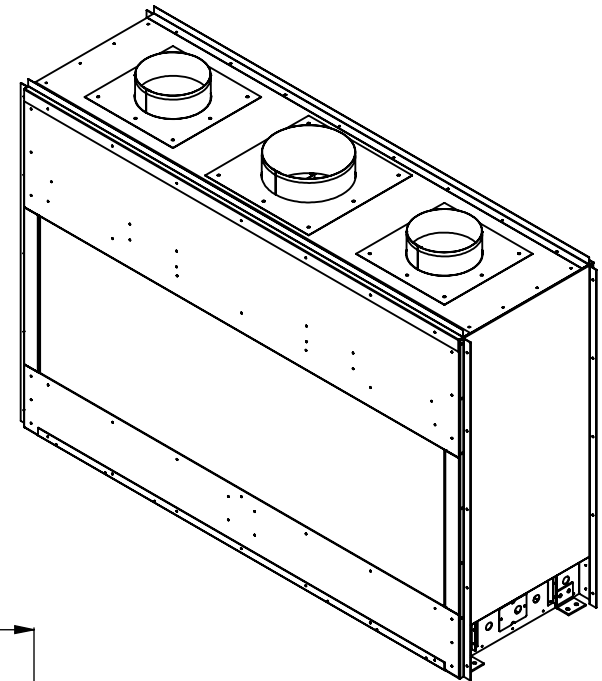

PCST520
Prodigy See Through
COOL-Pack Top Intake

NOTE	UNLESS OTHERWISE SPECIFIED	DATE
PRODIGY SERIES UNITS ARE EQUIPPED WITH MULTI-COLOR LED UPLIGHTING.	DIMENSIONS ARE IN INCHES TOLERANCES: FRACTIONAL $\pm 1/8"$	01/29/2021

MONTIGO
the art of fireplaces
www.montigo.com