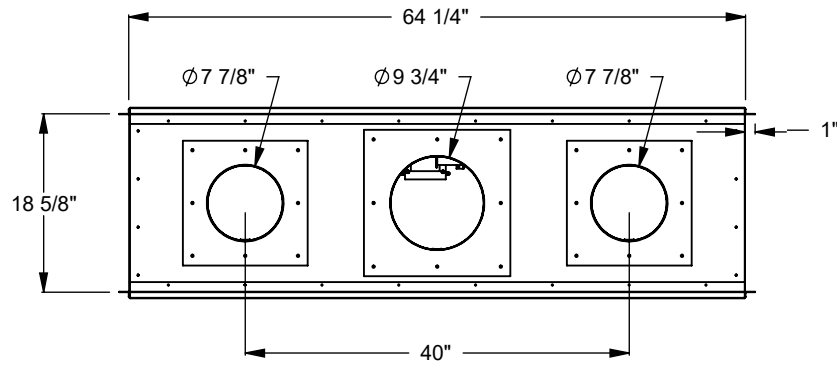

PCST512
 Prodigy See Through
 COOL-Pack Top Intake

NOTE	UNLESS OTHERWISE SPECIFIED	DATE
PRODIGY SERIES UNITS ARE EQUIPPED WITH MULTI-COLOR LED UPLIGHTING.	DIMENSIONS ARE IN INCHES TOLERANCES: FRACTIONAL $\pm 1/8"$	01/29/2021

MONTIGO
 the art of fireplaces
 www.montigo.com

PCST520
 Prodigy See Through
 COOL-Pack Top Intake

NOTE	UNLESS OTHERWISE SPECIFIED	DATE
PRODIGY SERIES UNITS ARE EQUIPPED WITH MULTI-COLOR LED UPLIGHTING.	DIMENSIONS ARE IN INCHES TOLERANCES: FRACTIONAL $\pm 1/8"$	01/29/2021