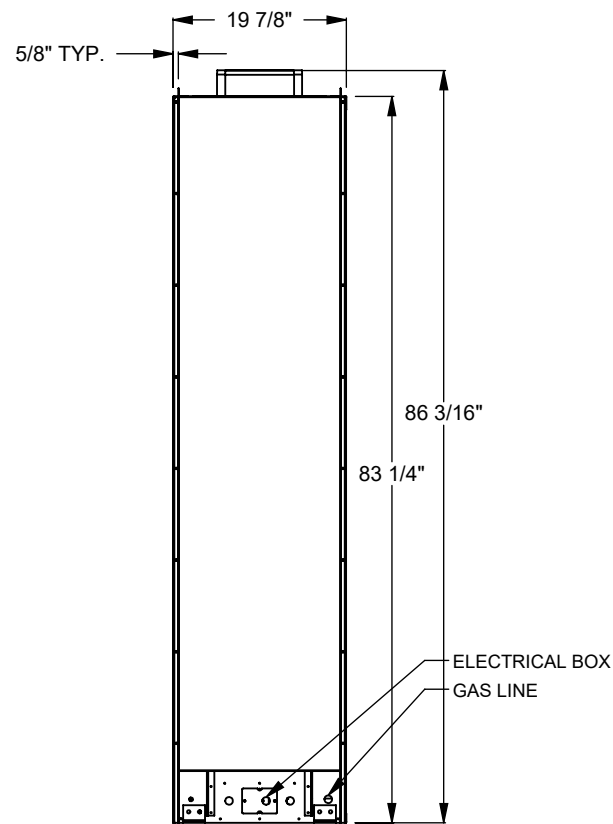

PCST560
Prodigy See Through
COOL-Pack Top Intake

NOTE

PRODIGY SERIES UNITS ARE EQUIPPED WITH MULTI-COLOR LED UPLIGHTING.

UNLESS OTHERWISE SPECIFIED

DIMENSIONS ARE IN INCHES
TOLERANCES: FRACTIONAL $\pm 1/8"$

DATE

01/29/2021

MONTIGO
the art of fireplaces
www.montigo.com