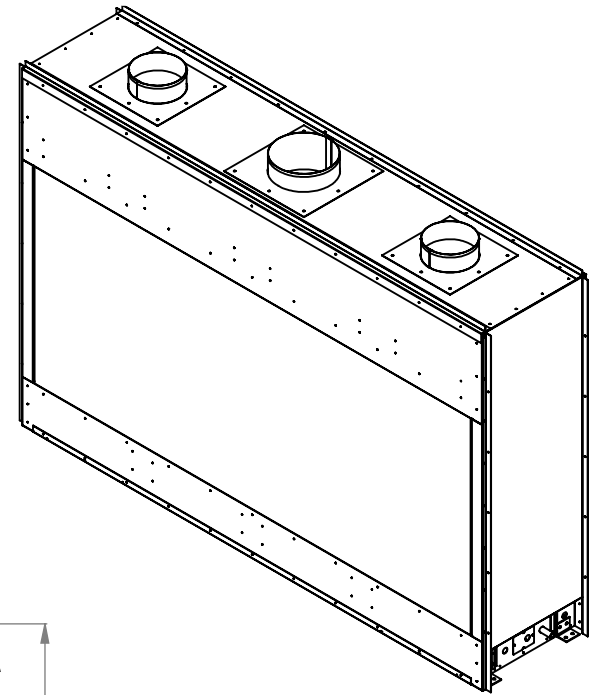

PCST736
Prodigy See Through
COOL-Pack Top Intake

NOTE	UNLESS OTHERWISE SPECIFIED	DATE
PRODIGY SERIES UNITS ARE EQUIPPED WITH MULTI-COLOR LED UPLIGHTING.	DIMENSIONS ARE IN INCHES TOLERANCES: FRACTIONAL $\pm 1/8"$	01/29/2021

MONTIGO
the art of fireplaces
www.montigo.com