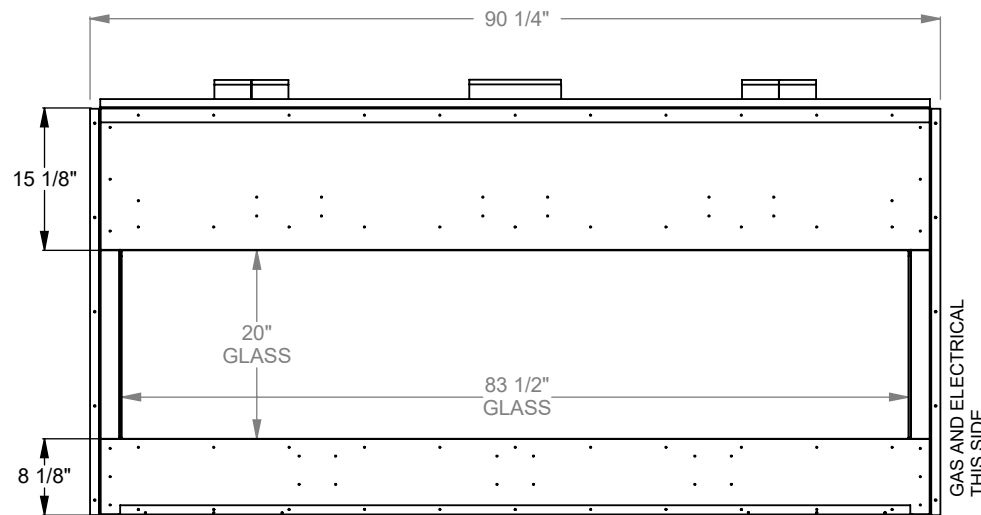

**PCST712**  
 Prodigy See Through  
 COOL-Pack Top Intake

NOTE	UNLESS OTHERWISE SPECIFIED	DATE
PRODIGY SERIES UNITS ARE EQUIPPED WITH MULTI-COLOR LED UPLIGHTING.	DIMENSIONS ARE IN INCHES TOLERANCES: FRACTIONAL $\pm 1/8"$	01/29/2021

**MONTIGO**  
 the art of fireplaces  
 www.montigo.com

**PCST720**  
 Prodigy See Through  
 COOL-Pack Top Intake

NOTE	UNLESS OTHERWISE SPECIFIED	DATE
PRODIGY SERIES UNITS ARE EQUIPPED WITH MULTI-COLOR LED UPLIGHTING.	DIMENSIONS ARE IN INCHES TOLERANCES: FRACTIONAL $\pm 1/8"$	01/29/2021

**MONTIGO**  
 the art of fireplaces  
 www.montigo.com

**PCST730**  
 Prodigy See Through  
 COOL-Pack Top Intake

NOTE	UNLESS OTHERWISE SPECIFIED	DATE
PRODIGY SERIES UNITS ARE EQUIPPED WITH MULTI-COLOR LED UPLIGHTING.	DIMENSIONS ARE IN INCHES TOLERANCES: FRACTIONAL $\pm 1/8''$	01/29/2021

DIMENSIONS ARE IN INCHES  
 TOLERANCES: FRACTIONAL ± 1/8"

**DATE**

01/29/2021

**MONTIGO**  
 the art of fireplaces  
 www.montigo.com