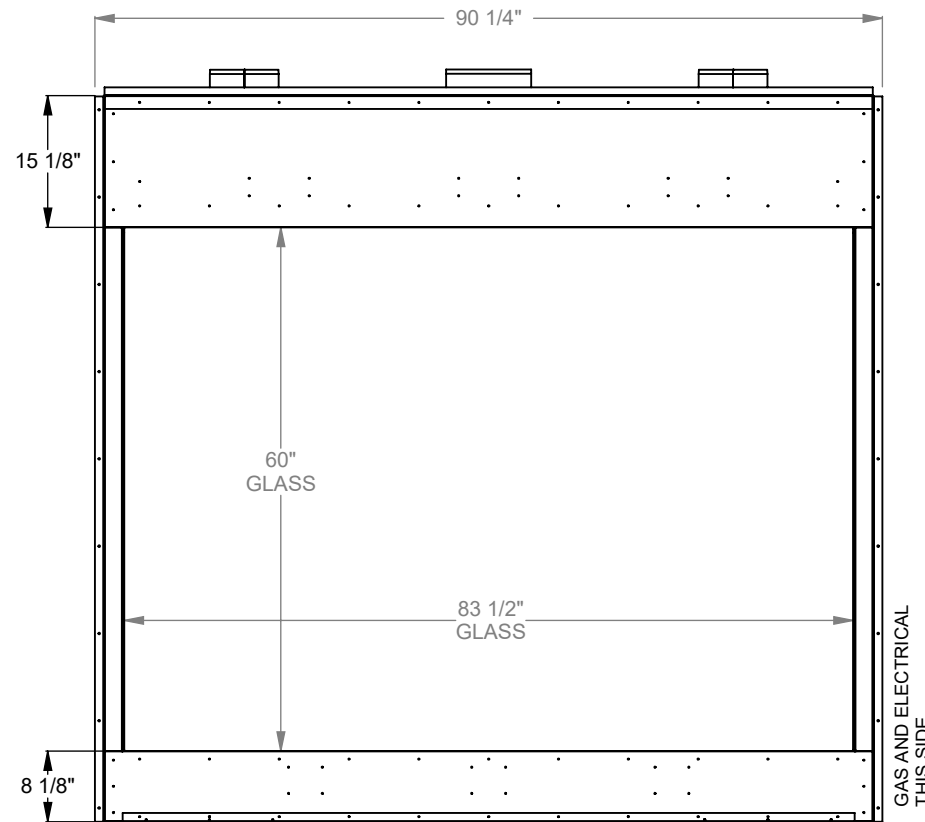

PCST760
Prodigy See Through
COOL-Pack Top Intake

NOTE

PRODIGY SERIES UNITS ARE EQUIPPED WITH MULTI-COLOR LED UPLIGHTING.

UNLESS OTHERWISE SPECIFIED

DIMENSIONS ARE IN INCHES
TOLERANCES: FRACTIONAL ± 1/8"

DATE

01/29/2021

MONTIGO
the art of fireplaces
www.montigo.com