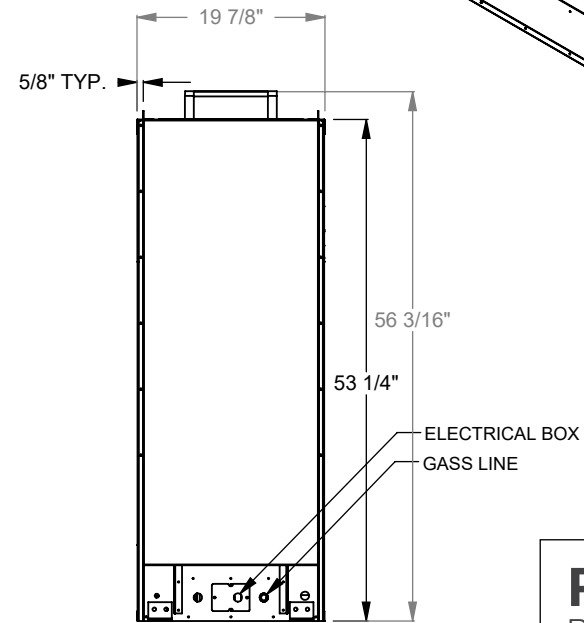

PCST730
Prodigy See Through
COOL-Pack Top Intake

NOTE	UNLESS OTHERWISE SPECIFIED	DATE
PRODIGY SERIES UNITS ARE EQUIPPED WITH MULTI-COLOR LED UPLIGHTING.	DIMENSIONS ARE IN INCHES TOLERANCES: FRACTIONAL $\pm 1/8''$	01/29/2021

MONTIGO
the art of fireplaces
www.montigo.com