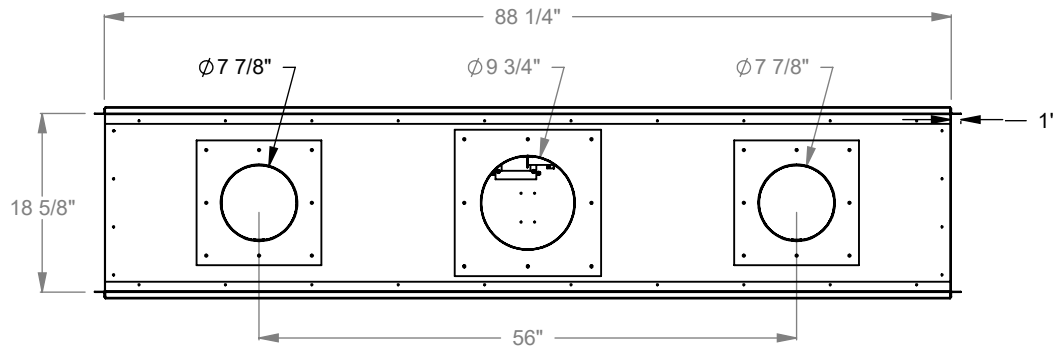

PCST736
Prodigy See Through
COOL-Pack Top Intake

NOTE	UNLESS OTHERWISE SPECIFIED	DATE
PRODIGY SERIES UNITS ARE EQUIPPED WITH MULTI-COLOR LED UPLIGHTING.	DIMENSIONS ARE IN INCHES TOLERANCES: FRACTIONAL $\pm 1/8"$	01/29/2021

MONTIGO
the art of fireplaces
www.montigo.com