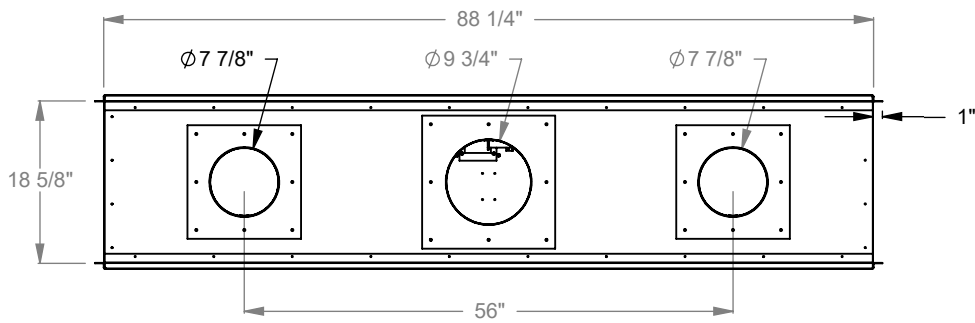

PCST760
Prodigy See Through
COOL-Pack Top Intake

NOTE

PRODIGY SERIES UNITS ARE EQUIPPED WITH MULTI-COLOR LED UPLIGHTING.

UNLESS OTHERWISE SPECIFIED

DIMENSIONS ARE IN INCHES
TOLERANCES: FRACTIONAL ± 1/8"

DATE

01/29/2021

MONTIGO
the art of fireplaces
www.montigo.com