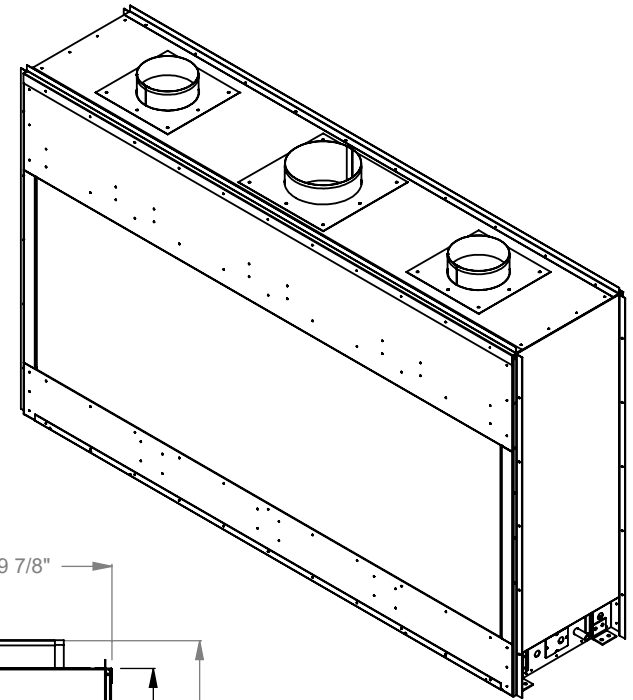

PCST730
Prodigy See Through
COOL-Pack Top Intake

NOTE	UNLESS OTHERWISE SPECIFIED	DATE
PRODIGY SERIES UNITS ARE EQUIPPED WITH MULTI-COLOR LED UPLIGHTING.	DIMENSIONS ARE IN INCHES TOLERANCES: FRACTIONAL $\pm 1/8''$	01/29/2021

MONTIGO
the art of fireplaces
www.montigo.com