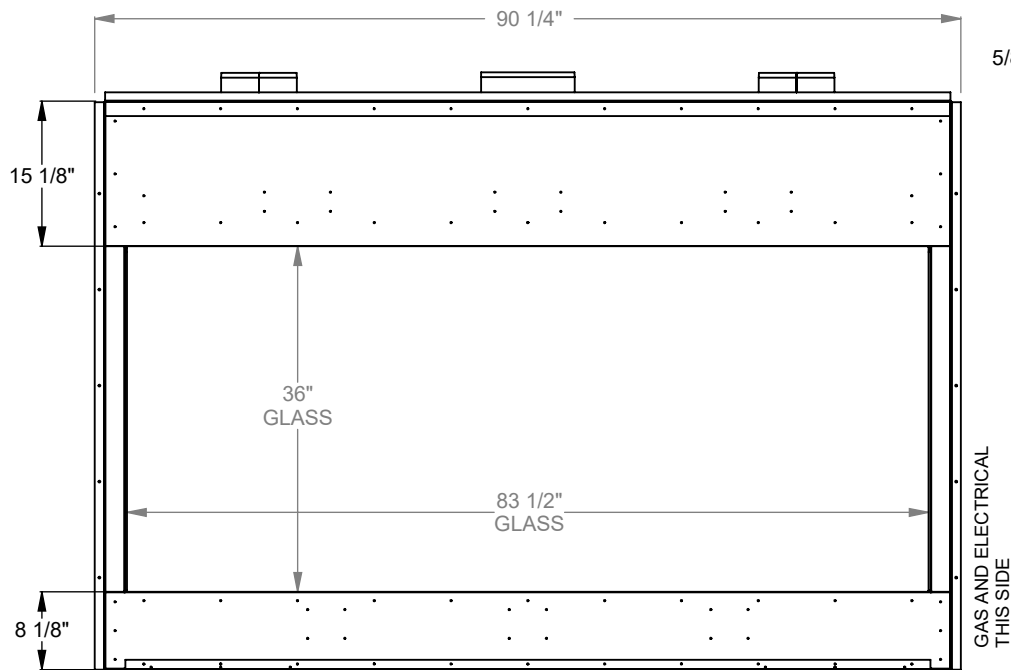

PCST736
Prodigy See Through
COOL-Pack Top Intake

NOTE	UNLESS OTHERWISE SPECIFIED	DATE
PRODIGY SERIES UNITS ARE EQUIPPED WITH MULTI-COLOR LED UPLIGHTING.	DIMENSIONS ARE IN INCHES TOLERANCES: FRACTIONAL $\pm 1/8"$	01/29/2021

MONTIGO
the art of fireplaces
www.montigo.com