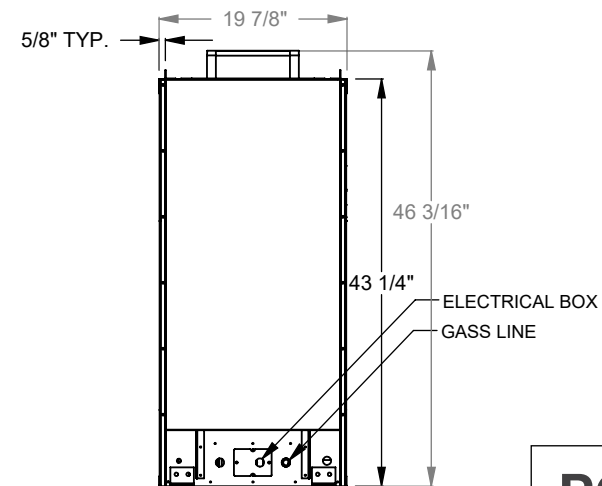

**PCST712**  
 Prodigy See Through  
 COOL-Pack Top Intake

NOTE	UNLESS OTHERWISE SPECIFIED	DATE
PRODIGY SERIES UNITS ARE EQUIPPED WITH MULTI-COLOR LED UPLIGHTING.	DIMENSIONS ARE IN INCHES TOLERANCES: FRACTIONAL $\pm 1/8"$	01/29/2021

**MONTIGO**  
 the art of fireplaces  
 www.montigo.com

**PCST720**  
 Prodigy See Through  
 COOL-Pack Top Intake

NOTE	UNLESS OTHERWISE SPECIFIED	DATE
PRODIGY SERIES UNITS ARE EQUIPPED WITH MULTI-COLOR LED UPLIGHTING.	DIMENSIONS ARE IN INCHES TOLERANCES: FRACTIONAL $\pm 1/8"$	01/29/2021

**MONTIGO**  
 the art of fireplaces  
 www.montigo.com

**PCST730**  
 Prodigy See Through  
 COOL-Pack Top Intake

NOTE	UNLESS OTHERWISE SPECIFIED	DATE
PRODIGY SERIES UNITS ARE EQUIPPED WITH MULTI-COLOR LED UPLIGHTING.	DIMENSIONS ARE IN INCHES TOLERANCES: FRACTIONAL $\pm 1/8''$	01/29/2021