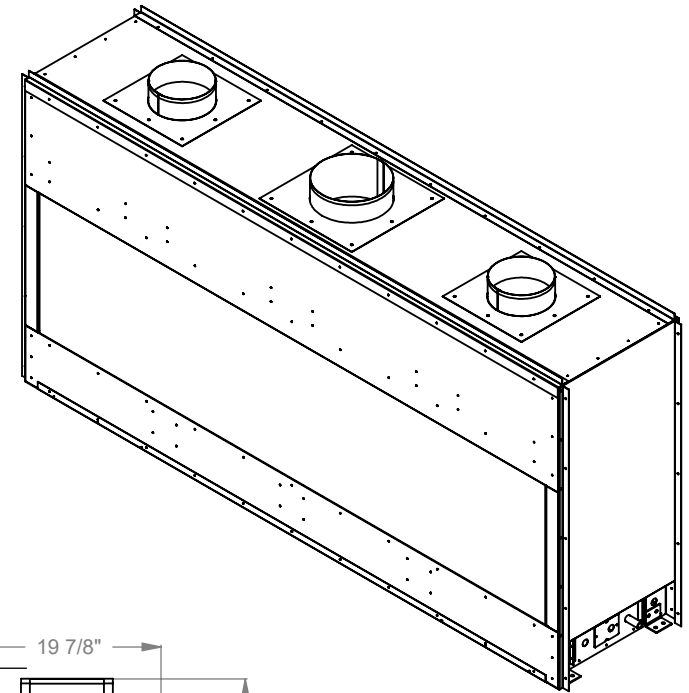

PCST720
Prodigy See Through
COOL-Pack Top Intake

NOTE	UNLESS OTHERWISE SPECIFIED	DATE
PRODIGY SERIES UNITS ARE EQUIPPED WITH MULTI-COLOR LED UPLIGHTING.	DIMENSIONS ARE IN INCHES TOLERANCES: FRACTIONAL $\pm 1/8"$	01/29/2021

MONTIGO
the art of fireplaces
www.montigo.com