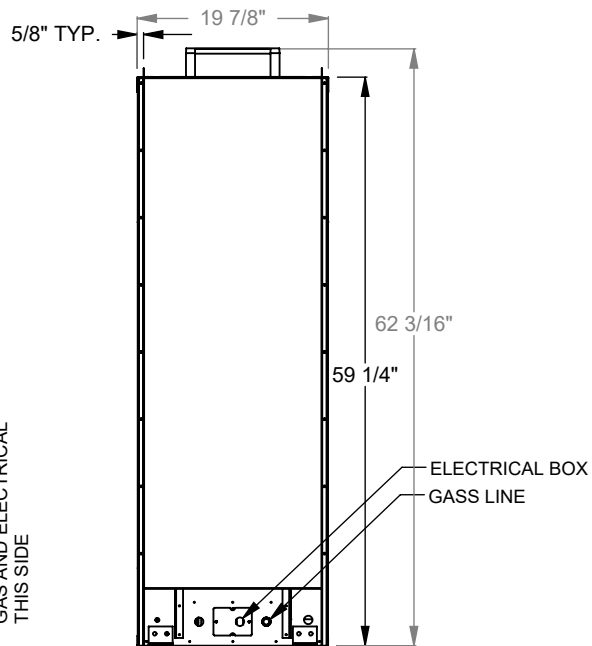

PCST736
Prodigy See Through
COOL-Pack Top Intake

NOTE	UNLESS OTHERWISE SPECIFIED	DATE
PRODIGY SERIES UNITS ARE EQUIPPED WITH MULTI-COLOR LED UPLIGHTING.	DIMENSIONS ARE IN INCHES TOLERANCES: FRACTIONAL $\pm 1/8"$	01/29/2021

MONTIGO
the art of fireplaces
www.montigo.com