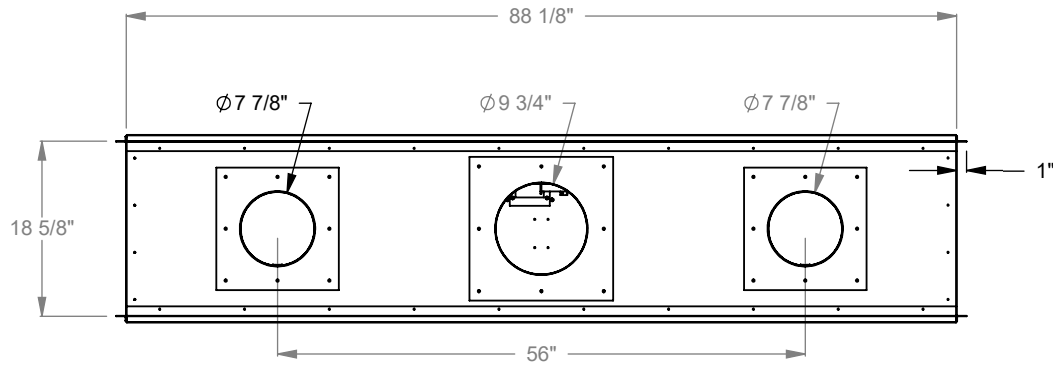

**PCST712**  
 Prodigy See Through  
 COOL-Pack Top Intake

NOTE	UNLESS OTHERWISE SPECIFIED	DATE
PRODIGY SERIES UNITS ARE EQUIPPED WITH MULTI-COLOR LED UPLIGHTING.	DIMENSIONS ARE IN INCHES TOLERANCES: FRACTIONAL $\pm 1/8"$	01/29/2021

**MONTIGO**  
 the art of fireplaces  
 www.montigo.com

**PCST720**  
 Prodigy See Through  
 COOL-Pack Top Intake

NOTE	UNLESS OTHERWISE SPECIFIED	DATE
PRODIGY SERIES UNITS ARE EQUIPPED WITH MULTI-COLOR LED UPLIGHTING.	DIMENSIONS ARE IN INCHES TOLERANCES: FRACTIONAL $\pm 1/8"$	01/29/2021

**MONTIGO**  
 the art of fireplaces  
 www.montigo.com

**PCST730**  
 Prodigy See Through  
 COOL-Pack Top Intake

NOTE	UNLESS OTHERWISE SPECIFIED	DATE
PRODIGY SERIES UNITS ARE EQUIPPED WITH MULTI-COLOR LED UPLIGHTING.	DIMENSIONS ARE IN INCHES TOLERANCES: FRACTIONAL $\pm 1/8''$	01/29/2021