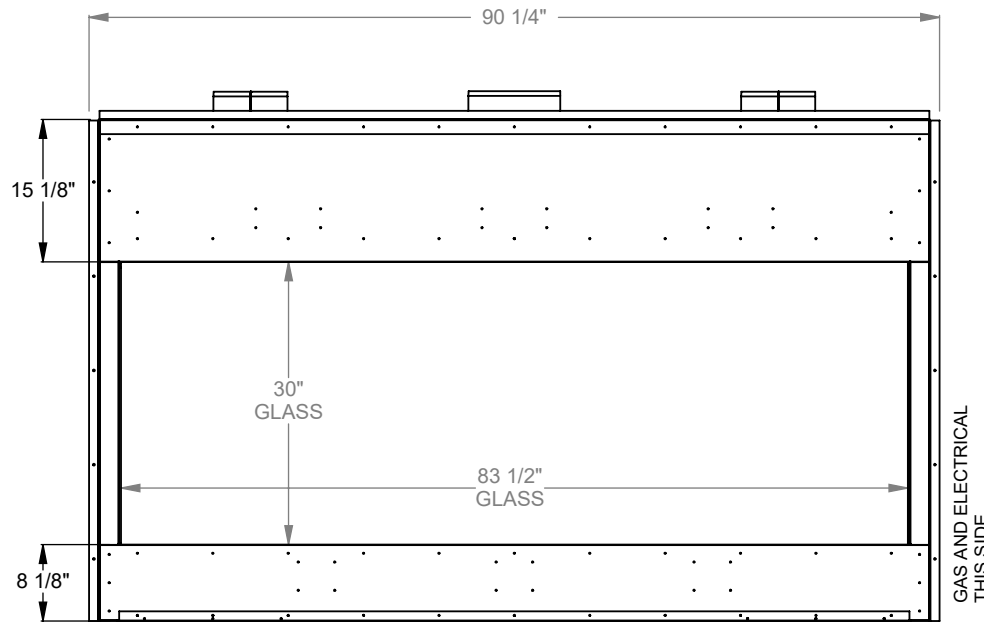

**PCST712**  
 Prodigy See Through  
 COOL-Pack Top Intake

NOTE	UNLESS OTHERWISE SPECIFIED	DATE
PRODIGY SERIES UNITS ARE EQUIPPED WITH MULTI-COLOR LED UPLIGHTING.	DIMENSIONS ARE IN INCHES TOLERANCES: FRACTIONAL $\pm 1/8"$	01/29/2021

**MONTIGO**  
 the art of fireplaces  
 www.montigo.com

**PCST720**  
 Prodigy See Through  
 COOL-Pack Top Intake

NOTE	UNLESS OTHERWISE SPECIFIED	DATE
PRODIGY SERIES UNITS ARE EQUIPPED WITH MULTI-COLOR LED UPLIGHTING.	DIMENSIONS ARE IN INCHES TOLERANCES: FRACTIONAL $\pm 1/8"$	01/29/2021

**MONTIGO**  
 the art of fireplaces  
 www.montigo.com

**PCST730**  
 Prodigy See Through  
 COOL-Pack Top Intake

NOTE	UNLESS OTHERWISE SPECIFIED	DATE
PRODIGY SERIES UNITS ARE EQUIPPED WITH MULTI-COLOR LED UPLIGHTING.	DIMENSIONS ARE IN INCHES TOLERANCES: FRACTIONAL $\pm 1/8''$	01/29/2021

DIMENSIONS ARE IN INCHES  
 TOLERANCES: FRACTIONAL ± 1/8"

**DATE**

01/29/2021

**MONTIGO**  
 the art of fireplaces  
 www.montigo.com