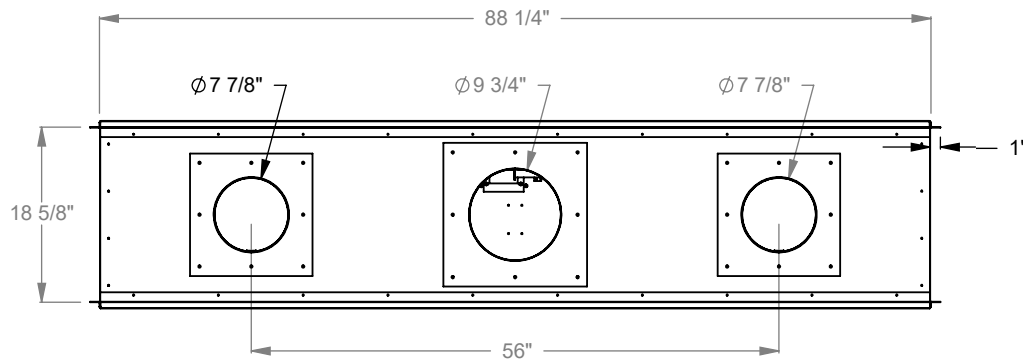

**PCST712**  
 Prodigy See Through  
 COOL-Pack Top Intake

NOTE	UNLESS OTHERWISE SPECIFIED	DATE
PRODIGY SERIES UNITS ARE EQUIPPED WITH MULTI-COLOR LED UPLIGHTING.	DIMENSIONS ARE IN INCHES TOLERANCES: FRACTIONAL $\pm 1/8"$	01/29/2021

**MONTIGO**  
 the art of fireplaces  
 www.montigo.com

**PCST720**  
 Prodigy See Through  
 COOL-Pack Top Intake

NOTE	UNLESS OTHERWISE SPECIFIED	DATE
PRODIGY SERIES UNITS ARE EQUIPPED WITH MULTI-COLOR LED UPLIGHTING.	DIMENSIONS ARE IN INCHES TOLERANCES: FRACTIONAL $\pm 1/8"$	01/29/2021

**MONTIGO**  
 the art of fireplaces  
 www.montigo.com

**PCST730**  
 Prodigy See Through  
 COOL-Pack Top Intake

NOTE	UNLESS OTHERWISE SPECIFIED	DATE
PRODIGY SERIES UNITS ARE EQUIPPED WITH MULTI-COLOR LED UPLIGHTING.	DIMENSIONS ARE IN INCHES TOLERANCES: FRACTIONAL $\pm 1/8''$	01/29/2021