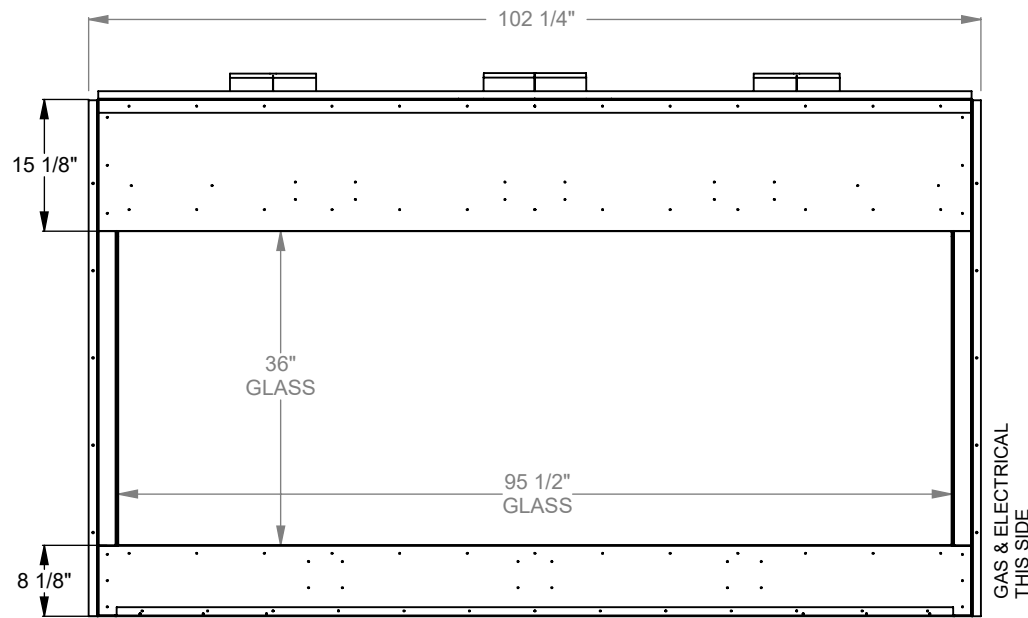

PCST836
Prodigy See Through
COOL-Pack Top Intake

NOTE	UNLESS OTHERWISE SPECIFIED	DATE
PRODIGY SERIES UNITS ARE EQUIPPED WITH MULTI-COLOR LED UPLIGHTING.	DIMENSIONS ARE IN INCHES TOLERANCES: FRACTIONAL $\pm 1/8"$	01/29/2021

MONTIGO
the art of fireplaces
www.montigo.com