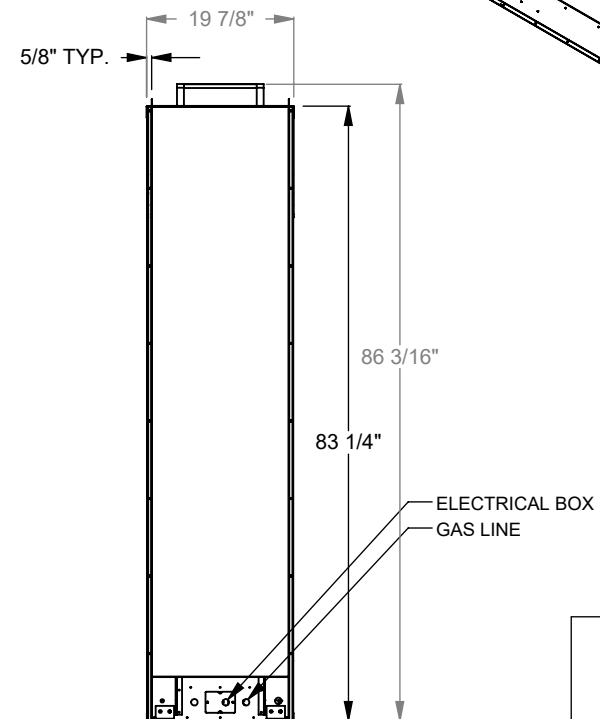

PCST860
Prodigy See Through
COOL-Pack Top Intake

NOTE	UNLESS OTHERWISE SPECIFIED	DATE
PRODIGY SERIES UNITS ARE EQUIPPED WITH MULTI-COLOR LED UPLIGHTING.	DIMENSIONS ARE IN INCHES TOLERANCES: FRACTIONAL $\pm 1/8"$	01/29/2021

MONTIGO
the art of fireplaces
www.montigo.com