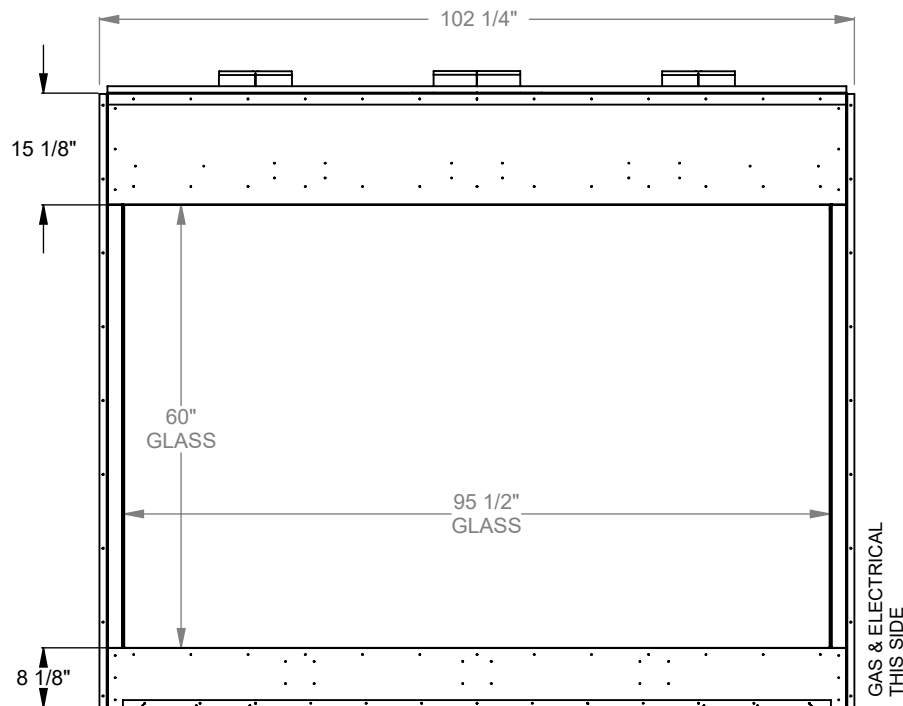

PCST860
Prodigy See Through
COOL-Pack Top Intake

NOTE	UNLESS OTHERWISE SPECIFIED	DATE
PRODIGY SERIES UNITS ARE EQUIPPED WITH MULTI-COLOR LED UPLIGHTING.	DIMENSIONS ARE IN INCHES TOLERANCES: FRACTIONAL $\pm 1/8"$	01/29/2021

MONTIGO
the art of fireplaces
www.montigo.com