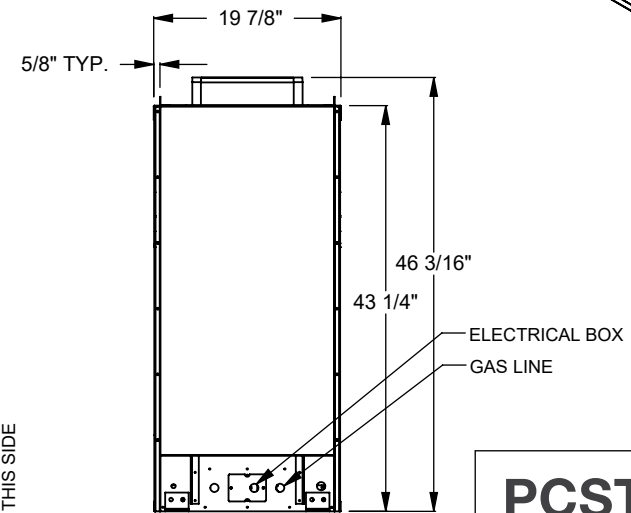

PCST812
 Prodigy See Through
 COOL-Pack Top Intake

NOTE	UNLESS OTHERWISE SPECIFIED	DATE
PRODIGY SERIES UNITS ARE EQUIPPED WITH MULTI-COLOR LED UPLIGHTING.	DIMENSIONS ARE IN INCHES TOLERANCES: FRACTIONAL $\pm 1/8"$	01/29/2021

MONTIGO
 the art of fireplaces
 www.montigo.com

PCST820
 Prodigy See Through
 COOL-Pack Top Intake

NOTE

PRODIGY SERIES UNITS ARE EQUIPPED WITH MULTI-COLOR LED UPLIGHTING.

UNLESS OTHERWISE SPECIFIED

DIMENSIONS ARE IN INCHES
 TOLERANCES: FRACTIONAL ± 1/8"