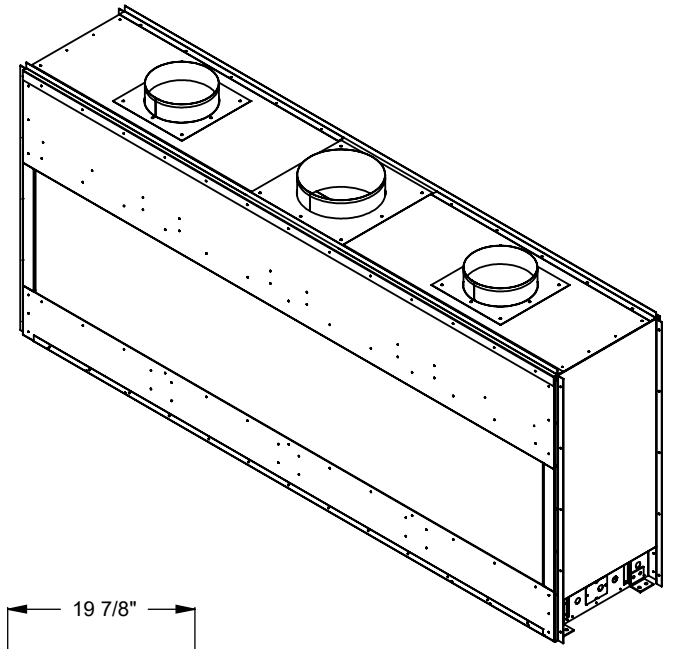

PCST820
Prodigy See Through
COOL-Pack Top Intake

NOTE

PRODIGY SERIES UNITS ARE EQUIPPED WITH MULTI-COLOR LED UPLIGHTING.

UNLESS OTHERWISE SPECIFIED

DIMENSIONS ARE IN INCHES
TOLERANCES: FRACTIONAL ± 1/8"

DATE

01/29/2021

MONTIGO
the art of fireplaces
www.montigo.com