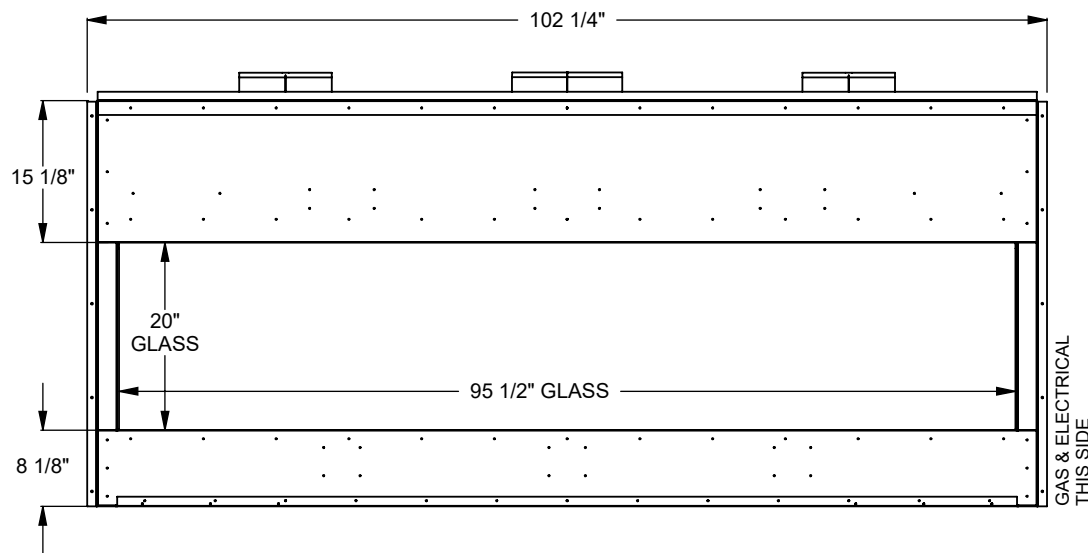

PCST812
 Prodigy See Through
 COOL-Pack Top Intake

NOTE	UNLESS OTHERWISE SPECIFIED	DATE
PRODIGY SERIES UNITS ARE EQUIPPED WITH MULTI-COLOR LED UPLIGHTING.	DIMENSIONS ARE IN INCHES TOLERANCES: FRACTIONAL $\pm 1/8"$	01/29/2021

MONTIGO
 the art of fireplaces
 www.montigo.com

PCST820
 Prodigy See Through
 COOL-Pack Top Intake

NOTE

PRODIGY SERIES UNITS ARE EQUIPPED WITH MULTI-COLOR LED UPLIGHTING.

UNLESS OTHERWISE SPECIFIED

DIMENSIONS ARE IN INCHES
 TOLERANCES: FRACTIONAL ± 1/8"