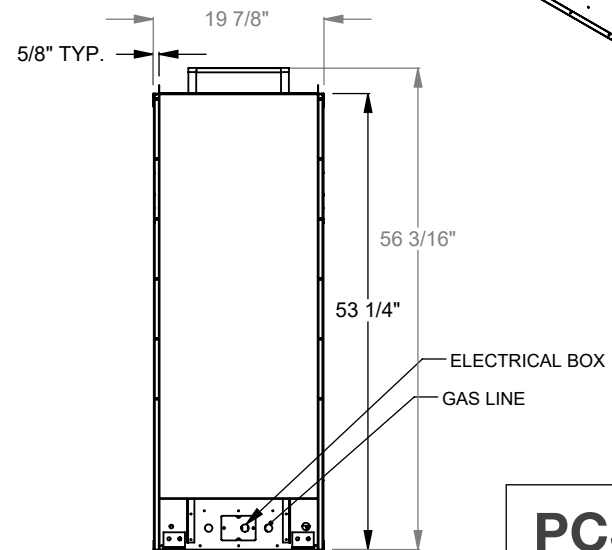

DATE

01/29/2021

MONTIGO
 the art of fireplaces
 www.montigo.com

PCST830
 Prodigy See Through
 COOL-Pack Top Intake

NOTE	UNLESS OTHERWISE SPECIFIED	DATE
PRODIGY SERIES UNITS ARE EQUIPPED WITH MULTI-COLOR LED UPLIGHTING.	DIMENSIONS ARE IN INCHES TOLERANCES: FRACTIONAL $\pm 1/8"$	01/29/2021