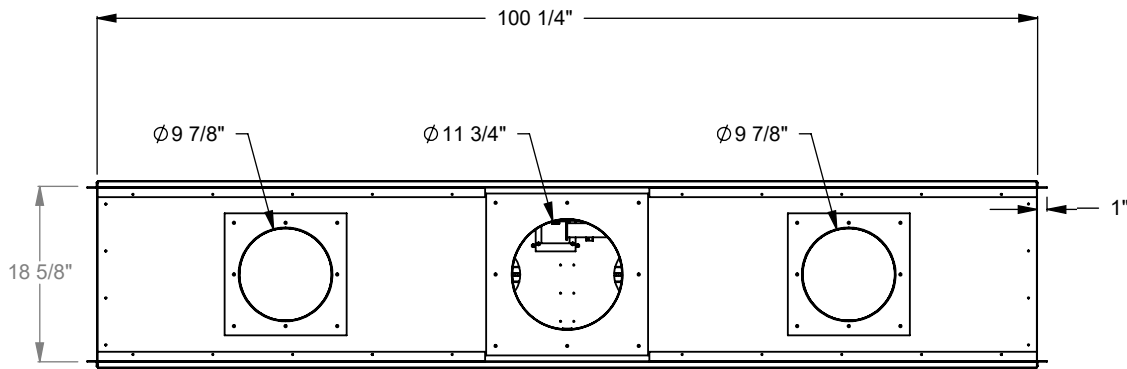

PCST812
 Prodigy See Through
 COOL-Pack Top Intake

NOTE	UNLESS OTHERWISE SPECIFIED	DATE
PRODIGY SERIES UNITS ARE EQUIPPED WITH MULTI-COLOR LED UPLIGHTING.	DIMENSIONS ARE IN INCHES TOLERANCES: FRACTIONAL $\pm 1/8"$	01/29/2021

MONTIGO
 the art of fireplaces
 www.montigo.com

PCST820
 Prodigy See Through
 COOL-Pack Top Intake

NOTE

PRODIGY SERIES UNITS ARE EQUIPPED WITH MULTI-COLOR LED UPLIGHTING.

UNLESS OTHERWISE SPECIFIED

DIMENSIONS ARE IN INCHES
 TOLERANCES: FRACTIONAL ± 1/8"