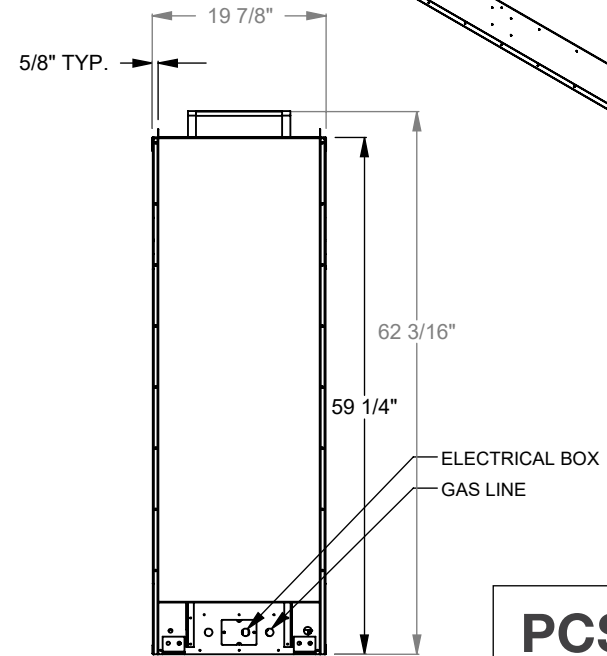

PCST836
Prodigy See Through
COOL-Pack Top Intake

NOTE	UNLESS OTHERWISE SPECIFIED	DATE
PRODIGY SERIES UNITS ARE EQUIPPED WITH MULTI-COLOR LED UPLIGHTING.	DIMENSIONS ARE IN INCHES TOLERANCES: FRACTIONAL $\pm 1/8"$	01/29/2021

MONTIGO
the art of fireplaces
www.montigo.com