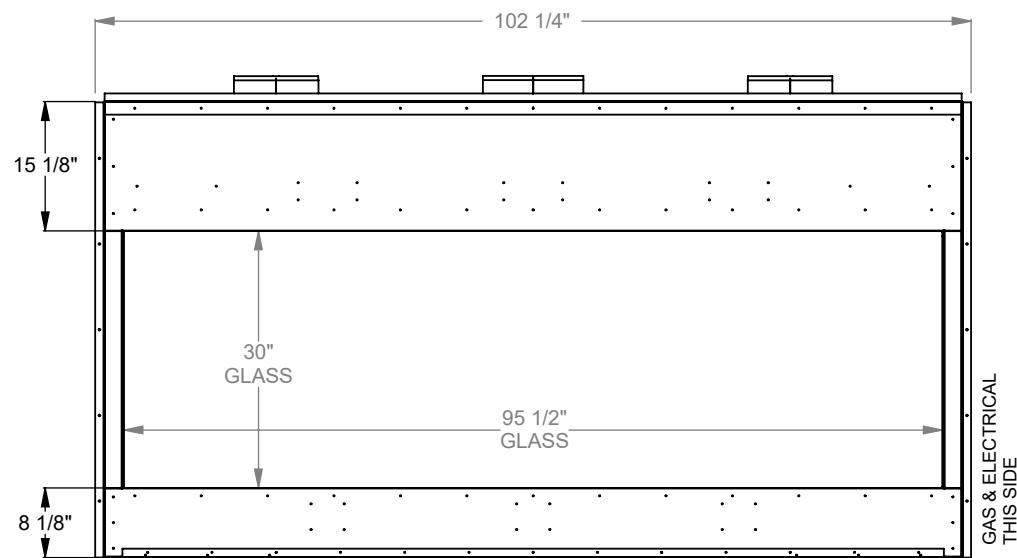

PCST812
 Prodigy See Through
 COOL-Pack Top Intake

NOTE	UNLESS OTHERWISE SPECIFIED	DATE
PRODIGY SERIES UNITS ARE EQUIPPED WITH MULTI-COLOR LED UPLIGHTING.	DIMENSIONS ARE IN INCHES TOLERANCES: FRACTIONAL $\pm 1/8"$	01/29/2021

MONTIGO
 the art of fireplaces
 www.montigo.com

PCST820
 Prodigy See Through
 COOL-Pack Top Intake

NOTE

PRODIGY SERIES UNITS ARE EQUIPPED WITH MULTI-COLOR LED UPLIGHTING.

UNLESS OTHERWISE SPECIFIED

DIMENSIONS ARE IN INCHES
 TOLERANCES: FRACTIONAL ± 1/8"

DATE

01/29/2021

MONTIGO
 the art of fireplaces
 www.montigo.com

PCST830
 Prodigy See Through
 COOL-Pack Top Intake

NOTE	UNLESS OTHERWISE SPECIFIED	DATE
PRODIGY SERIES UNITS ARE EQUIPPED WITH MULTI-COLOR LED UPLIGHTING.	DIMENSIONS ARE IN INCHES TOLERANCES: FRACTIONAL $\pm 1/8"$	01/29/2021