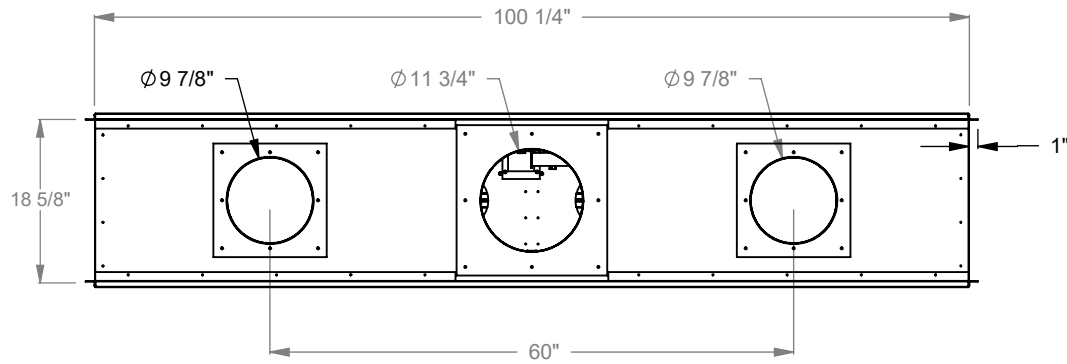

PCST836
Prodigy See Through
COOL-Pack Top Intake

NOTE	UNLESS OTHERWISE SPECIFIED	DATE
PRODIGY SERIES UNITS ARE EQUIPPED WITH MULTI-COLOR LED UPLIGHTING.	DIMENSIONS ARE IN INCHES TOLERANCES: FRACTIONAL $\pm 1/8"$	01/29/2021

MONTIGO
the art of fireplaces
www.montigo.com