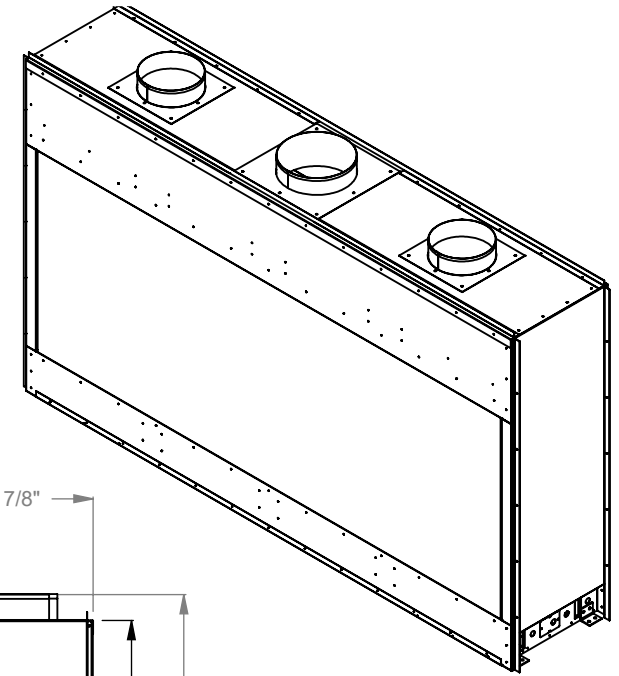

PCST836
Prodigy See Through
COOL-Pack Top Intake

NOTE	UNLESS OTHERWISE SPECIFIED	DATE
PRODIGY SERIES UNITS ARE EQUIPPED WITH MULTI-COLOR LED UPLIGHTING.	DIMENSIONS ARE IN INCHES TOLERANCES: FRACTIONAL $\pm 1/8"$	01/29/2021

MONTIGO
the art of fireplaces
www.montigo.com