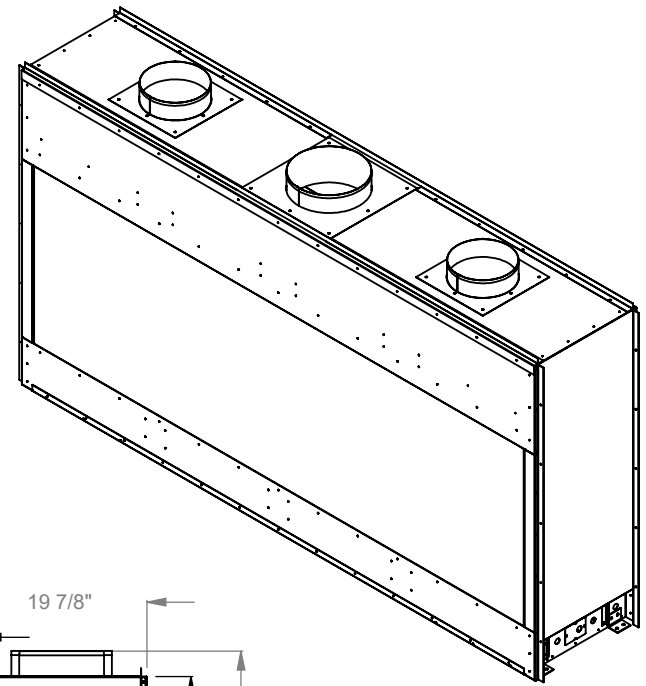

PCST830
Prodigy See Through
COOL-Pack Top Intake

NOTE	UNLESS OTHERWISE SPECIFIED	DATE
PRODIGY SERIES UNITS ARE EQUIPPED WITH MULTI-COLOR LED UPLIGHTING.	DIMENSIONS ARE IN INCHES TOLERANCES: FRACTIONAL $\pm 1/8"$	01/29/2021

MONTIGO
the art of fireplaces
www.montigo.com