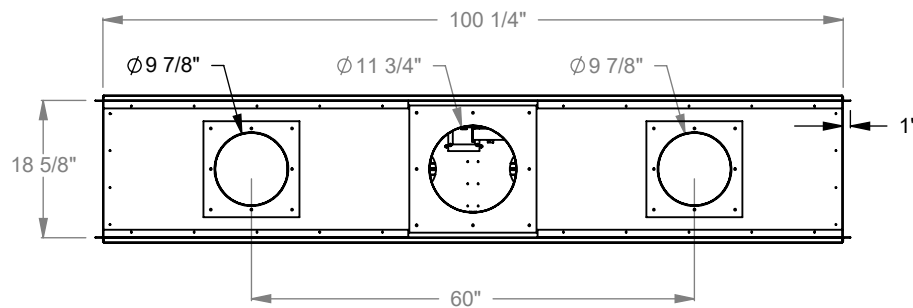

PCST860
Prodigy See Through
COOL-Pack Top Intake

NOTE	UNLESS OTHERWISE SPECIFIED	DATE
PRODIGY SERIES UNITS ARE EQUIPPED WITH MULTI-COLOR LED UPLIGHTING.	DIMENSIONS ARE IN INCHES TOLERANCES: FRACTIONAL $\pm 1/8"$	01/29/2021

MONTIGO
the art of fireplaces
www.montigo.com