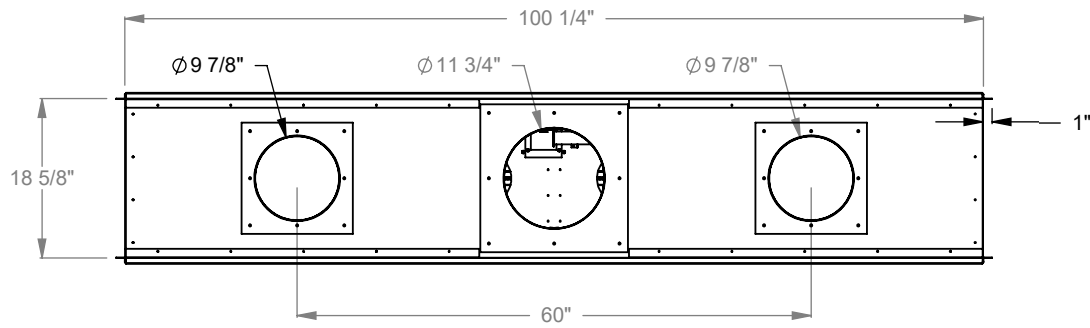

PCST830
Prodigy See Through
COOL-Pack Top Intake

NOTE	UNLESS OTHERWISE SPECIFIED	DATE
PRODIGY SERIES UNITS ARE EQUIPPED WITH MULTI-COLOR LED UPLIGHTING.	DIMENSIONS ARE IN INCHES TOLERANCES: FRACTIONAL $\pm 1/8"$	01/29/2021

MONTIGO
the art of fireplaces
www.montigo.com