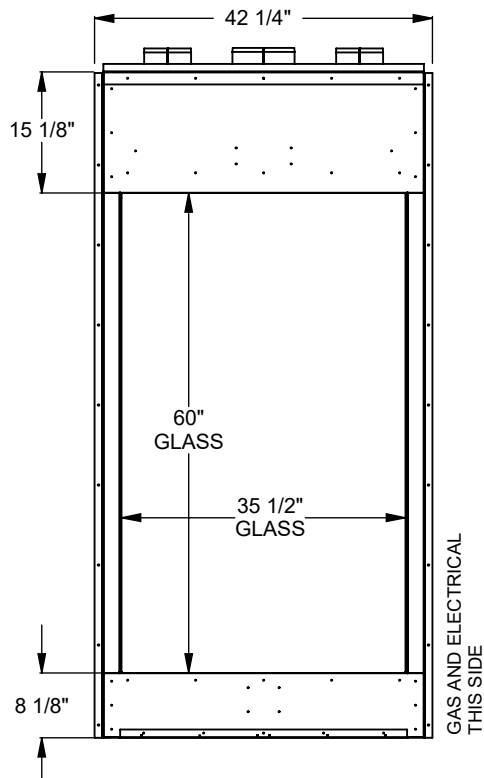

PC360
Prodigy Single Sided
COOL-Pack Top Intake

NOTE	UNLESS OTHERWISE SPECIFIED	DATE
PRODIGY SERIES UNITS ARE EQUIPPED WITH MULTI-COLOR LED UPLIGHTING.	DIMENSIONS ARE IN INCHES TOLERANCES: FRACTIONAL $\pm 1/8"$	01/29/2021

MONTIGO
the art of fireplaces
www.montigo.com