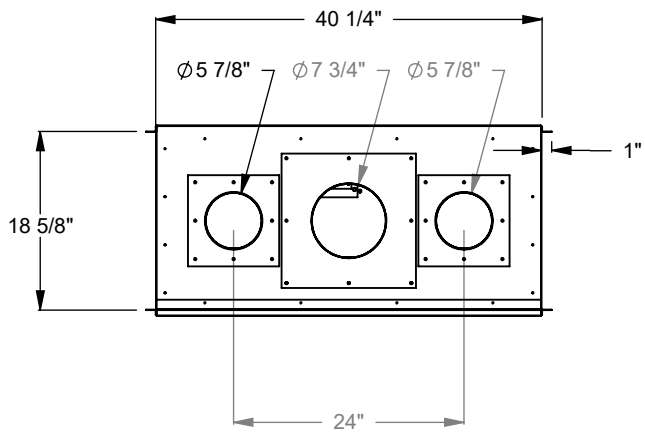

DATE

01/29/2021

MONTIGO
 the art of fireplaces
 www.montigo.com

PC320
 Prodigy Single Sided
 COOL-Pack Top Intake

NOTE	UNLESS OTHERWISE SPECIFIED	DATE
PRODIGY SERIES UNITS ARE EQUIPPED WITH MULTI-COLOR LED UPLIGHTING.	DIMENSIONS ARE IN INCHES TOLERANCES: FRACTIONAL $\pm 1/8"$	01/29/2021

MONTIGO
 the art of fireplaces
 www.montigo.com

PC330
 Prodigy Single Sided
 COOL-Pack Top Intake

NOTE	UNLESS OTHERWISE SPECIFIED	DATE
PRODIGY SERIES UNITS ARE EQUIPPED WITH MULTI-COLOR LED UPLIGHTING.	DIMENSIONS ARE IN INCHES TOLERANCES: FRACTIONAL $\pm 1/8"$	01/29/2021