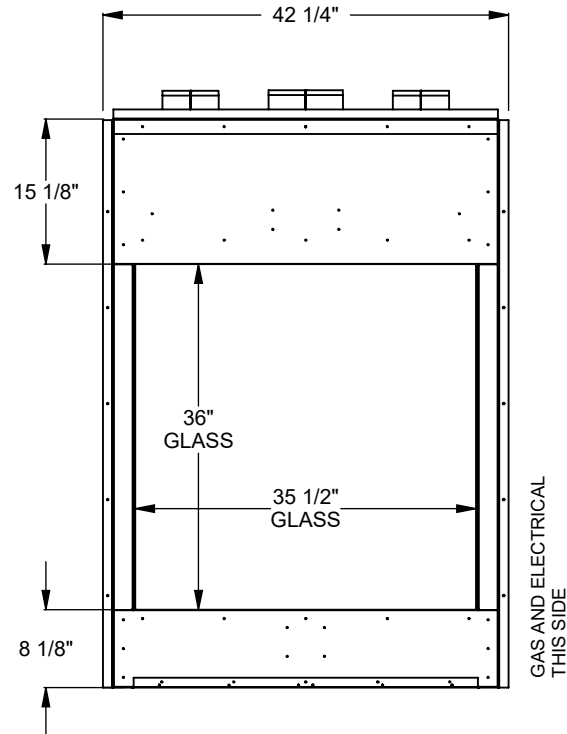

PC336

Prodigy Single Sided
COOL-Pack Top Intake

NOTE

PRODIGY SERIES UNITS ARE EQUIPPED WITH MULTI-COLOR LED UPLIGHTING.

UNLESS OTHERWISE SPECIFIED

DIMENSIONS ARE IN INCHES
TOLERANCES: FRACTIONAL $\pm 1/8"$

DATE

01/29/2021

MONTIGO®
the art of fireplaces
www.montigo.com