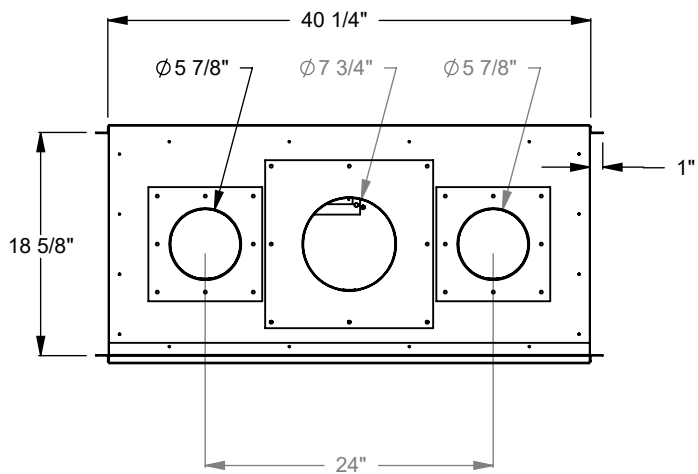

PC312
 Prodigy Single Sided
 COOL-Pack Top Intake

NOTE

PRODIGY SERIES UNITS ARE EQUIPPED WITH MULTI-COLOR LED UPLIGHTING.

UNLESS OTHERWISE SPECIFIED

DIMENSIONS ARE IN INCHES
 TOLERANCES: FRACTIONAL $\pm 1/8"$

DATE

01/29/2021

MONTIGO
 the art of fireplaces
 www.montigo.com

PC320
 Prodigy Single Sided
 COOL-Pack Top Intake

NOTE	UNLESS OTHERWISE SPECIFIED	DATE
PRODIGY SERIES UNITS ARE EQUIPPED WITH MULTI-COLOR LED UPLIGHTING.	DIMENSIONS ARE IN INCHES TOLERANCES: FRACTIONAL $\pm 1/8"$	01/29/2021

MONTIGO
 the art of fireplaces
 www.montigo.com

PC330
 Prodigy Single Sided
 COOL-Pack Top Intake

NOTE	UNLESS OTHERWISE SPECIFIED	DATE
PRODIGY SERIES UNITS ARE EQUIPPED WITH MULTI-COLOR LED UPLIGHTING.	DIMENSIONS ARE IN INCHES TOLERANCES: FRACTIONAL $\pm 1/8"$	01/29/2021