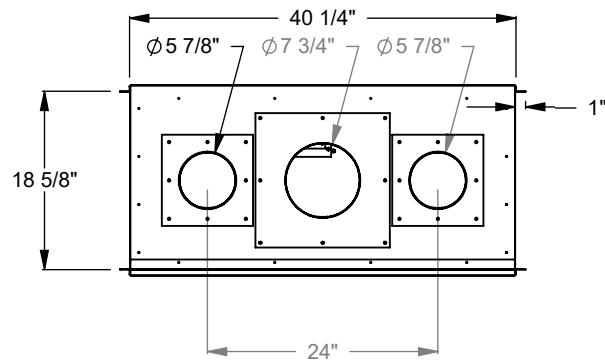

PC336

Prodigy Single Sided
COOL-Pack Top Intake

NOTE

PRODIGY SERIES UNITS ARE EQUIPPED WITH MULTI-COLOR LED UPLIGHTING.

UNLESS OTHERWISE SPECIFIED

DIMENSIONS ARE IN INCHES
TOLERANCES: FRACTIONAL $\pm 1/8"$

DATE

01/29/2021

MONTIGO®
the art of fireplaces
www.montigo.com