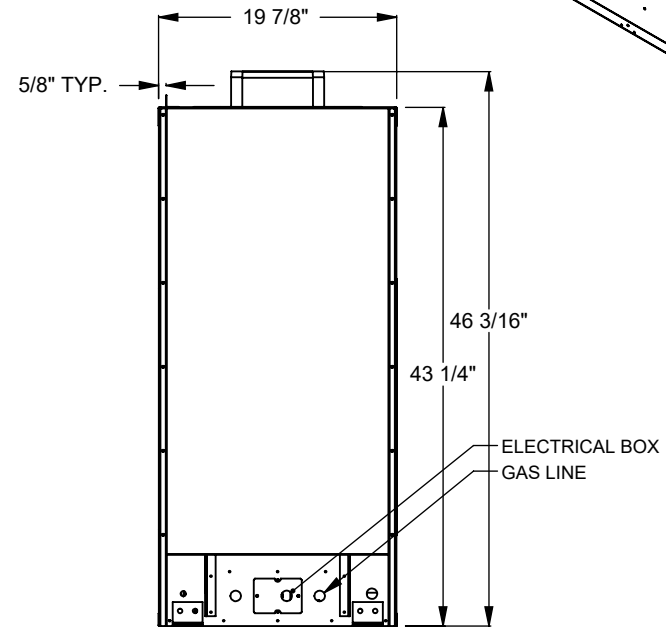

PC312
 Prodigy Single Sided
 COOL-Pack Top Intake

NOTE

PRODIGY SERIES UNITS ARE EQUIPPED WITH MULTI-COLOR LED UPLIGHTING.

UNLESS OTHERWISE SPECIFIED

DIMENSIONS ARE IN INCHES
 TOLERANCES: FRACTIONAL $\pm 1/8"$

DATE

01/29/2021

MONTIGO
 the art of fireplaces
 www.montigo.com

PC320
 Prodigy Single Sided
 COOL-Pack Top Intake

NOTE	UNLESS OTHERWISE SPECIFIED	DATE
PRODIGY SERIES UNITS ARE EQUIPPED WITH MULTI-COLOR LED UPLIGHTING.	DIMENSIONS ARE IN INCHES TOLERANCES: FRACTIONAL $\pm 1/8"$	01/29/2021