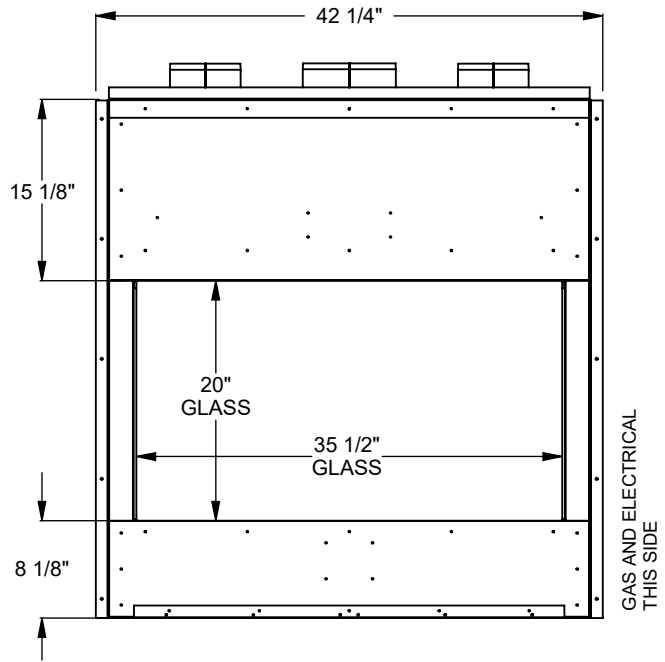

PC312
 Prodigy Single Sided
 COOL-Pack Top Intake

NOTE

PRODIGY SERIES UNITS ARE EQUIPPED WITH MULTI-COLOR LED UPLIGHTING.

UNLESS OTHERWISE SPECIFIED

DIMENSIONS ARE IN INCHES
 TOLERANCES: FRACTIONAL $\pm 1/8"$

DATE

01/29/2021

MONTIGO
 the art of fireplaces
 www.montigo.com

PC320
 Prodigy Single Sided
 COOL-Pack Top Intake

NOTE	UNLESS OTHERWISE SPECIFIED	DATE
PRODIGY SERIES UNITS ARE EQUIPPED WITH MULTI-COLOR LED UPLIGHTING.	DIMENSIONS ARE IN INCHES TOLERANCES: FRACTIONAL $\pm 1/8"$	01/29/2021