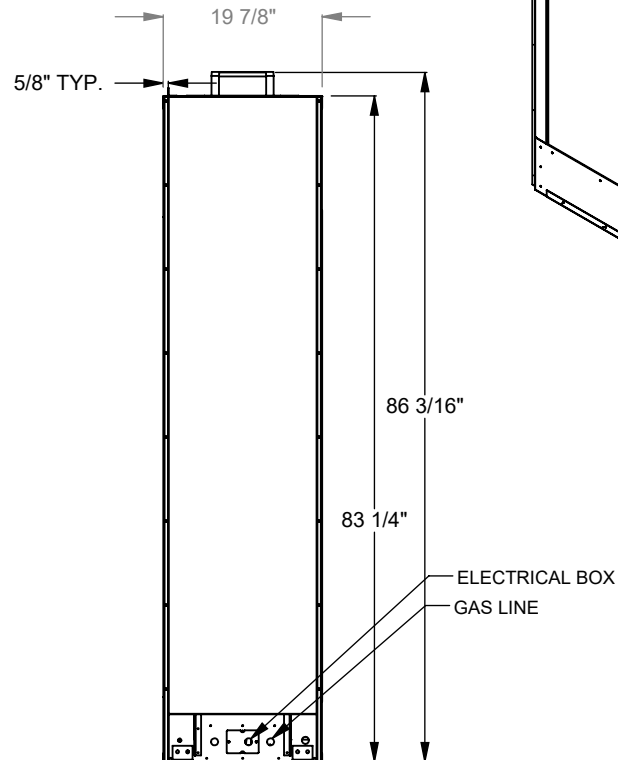

PC360
Prodigy Single Sided
COOL-Pack Top Intake

NOTE	UNLESS OTHERWISE SPECIFIED	DATE
PRODIGY SERIES UNITS ARE EQUIPPED WITH MULTI-COLOR LED UPLIGHTING.	DIMENSIONS ARE IN INCHES TOLERANCES: FRACTIONAL $\pm 1/8"$	01/29/2021

MONTIGO
the art of fireplaces
www.montigo.com