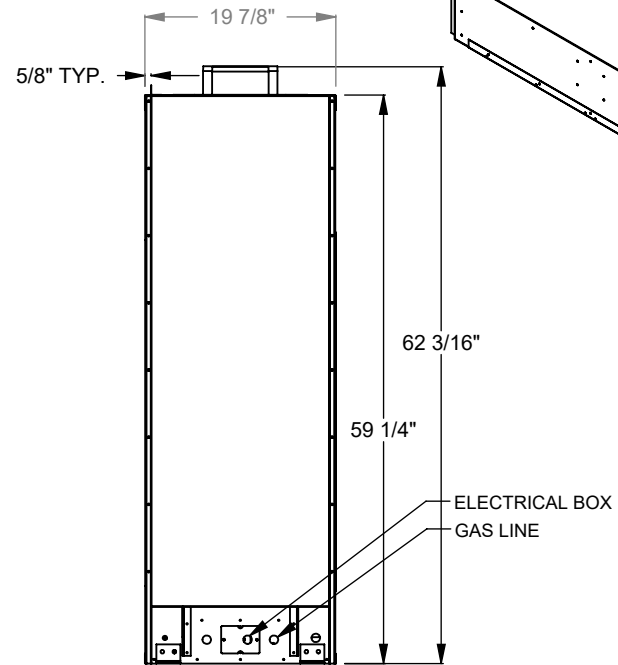

PC336

Prodigy Single Sided
COOL-Pack Top Intake

NOTE

PRODIGY SERIES UNITS ARE EQUIPPED WITH MULTI-COLOR LED UPLIGHTING.

UNLESS OTHERWISE SPECIFIED

DIMENSIONS ARE IN INCHES
TOLERANCES: FRACTIONAL $\pm 1/8"$

DATE

01/29/2021

MONTIGO®
the art of fireplaces
www.montigo.com