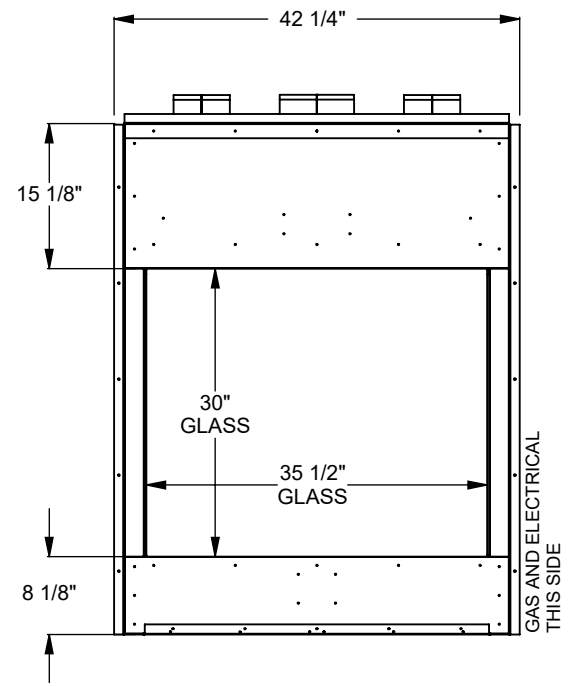

PC312
 Prodigy Single Sided
 COOL-Pack Top Intake

NOTE

PRODIGY SERIES UNITS ARE EQUIPPED WITH MULTI-COLOR LED UPLIGHTING.

UNLESS OTHERWISE SPECIFIED

DIMENSIONS ARE IN INCHES
 TOLERANCES: FRACTIONAL $\pm 1/8"$

DATE

01/29/2021

MONTIGO
 the art of fireplaces
 www.montigo.com

PC320
 Prodigy Single Sided
 COOL-Pack Top Intake

NOTE	UNLESS OTHERWISE SPECIFIED	DATE
PRODIGY SERIES UNITS ARE EQUIPPED WITH MULTI-COLOR LED UPLIGHTING.	DIMENSIONS ARE IN INCHES TOLERANCES: FRACTIONAL $\pm 1/8"$	01/29/2021

MONTIGO
 the art of fireplaces
 www.montigo.com

PC330
 Prodigy Single Sided
 COOL-Pack Top Intake

NOTE	UNLESS OTHERWISE SPECIFIED	DATE
PRODIGY SERIES UNITS ARE EQUIPPED WITH MULTI-COLOR LED UPLIGHTING.	DIMENSIONS ARE IN INCHES TOLERANCES: FRACTIONAL $\pm 1/8"$	01/29/2021