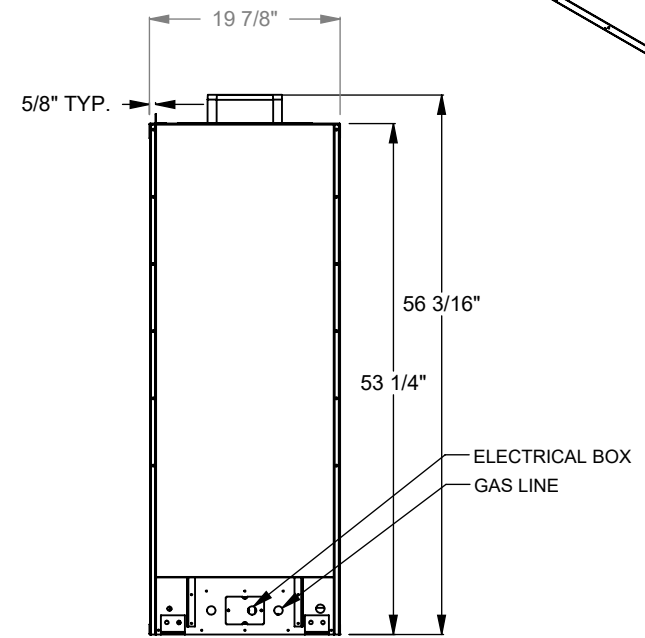

PC330
Prodigy Single Sided
COOL-Pack Top Intake

NOTE	UNLESS OTHERWISE SPECIFIED	DATE
PRODIGY SERIES UNITS ARE EQUIPPED WITH MULTI-COLOR LED UPLIGHTING.	DIMENSIONS ARE IN INCHES TOLERANCES: FRACTIONAL $\pm 1/8"$	01/29/2021

MONTIGO
the art of fireplaces
www.montigo.com