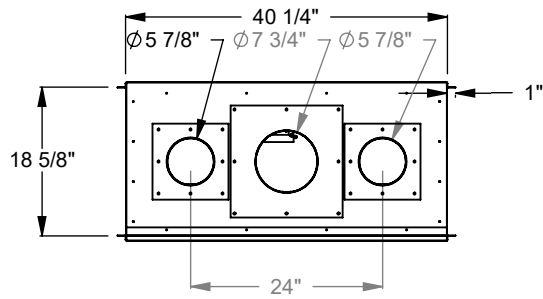

PC360
Prodigy Single Sided
COOL-Pack Top Intake

NOTE	UNLESS OTHERWISE SPECIFIED	DATE
PRODIGY SERIES UNITS ARE EQUIPPED WITH MULTI-COLOR LED UPLIGHTING.	DIMENSIONS ARE IN INCHES TOLERANCES: FRACTIONAL $\pm 1/8"$	01/29/2021

MONTIGO
the art of fireplaces
www.montigo.com