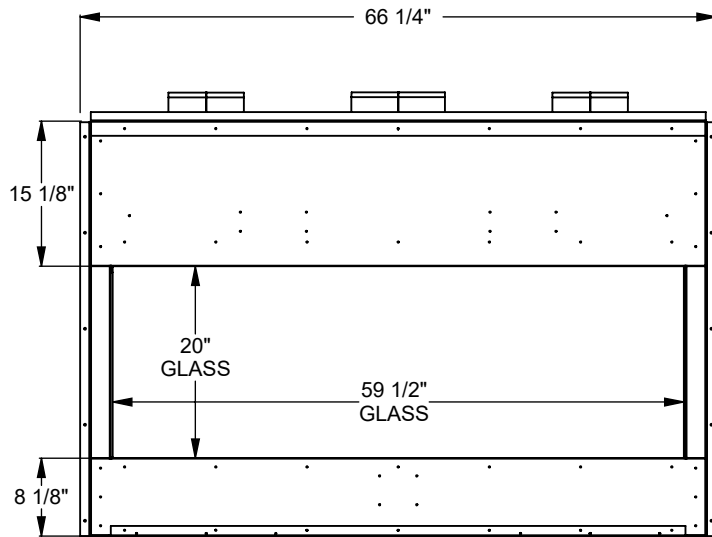

**PC512**  
 Prodigy Single Sided  
 COOL-Pack Top Intake

NOTE	UNLESS OTHERWISE SPECIFIED	DATE
PRODIGY SERIES UNITS ARE EQUIPPED WITH MULTI-COLOR LED UPLIGHTING.	DIMENSIONS ARE IN INCHES TOLERANCES: FRACTIONAL $\pm 1/8"$	01/29/2021

**MONTIGO**  
 the art of fireplaces  
 www.montigo.com

GAS AND ELECTRICAL  
THIS SIDE

**PC520**  
Prodigy Single Sided  
COOL-Pack Top Intake

NOTE	UNLESS OTHERWISE SPECIFIED	DATE
PRODIGY SERIES UNITS ARE EQUIPPED WITH MULTI-COLOR LED UPLIGHTING.	DIMENSIONS ARE IN INCHES TOLERANCES: FRACTIONAL $\pm 1/8"$	01/29/2021

**MONTIGO**  
the art of fireplaces  
www.montigo.com

**PC530**  
 Prodigy Single Sided  
 COOL-Pack Top Intake

NOTE	UNLESS OTHERWISE SPECIFIED	DATE
PRODIGY SERIES UNITS ARE EQUIPPED WITH MULTI-COLOR LED UPLIGHTING.	DIMENSIONS ARE IN INCHES TOLERANCES: FRACTIONAL $\pm 1/8"$	01/29/2021