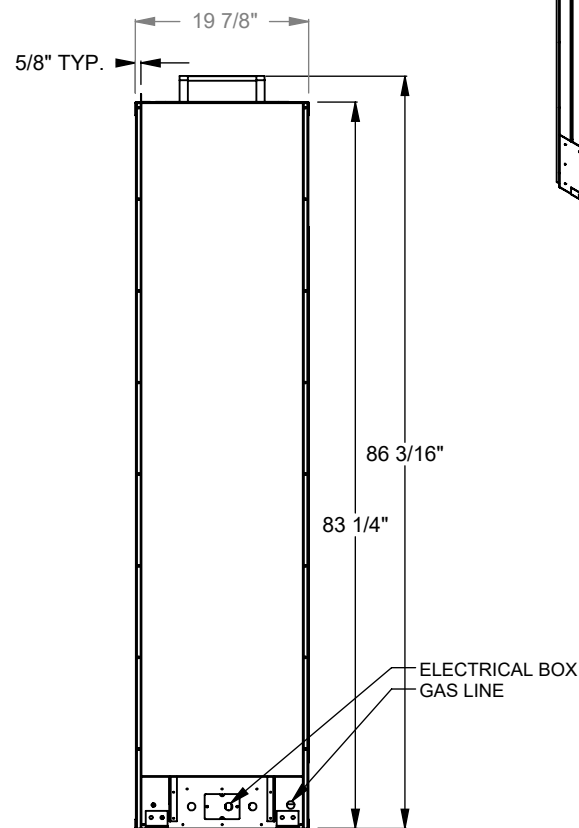

PC560
Prodigy Single Sided
COOL-Pack Top Intake

NOTE	UNLESS OTHERWISE SPECIFIED	DATE
PRODIGY SERIES UNITS ARE EQUIPPED WITH MULTI-COLOR LED UPLIGHTING.	DIMENSIONS ARE IN INCHES TOLERANCES: FRACTIONAL $\pm 1/8"$	01/29/2021

MONTIGO
the art of fireplaces
www.montigo.com