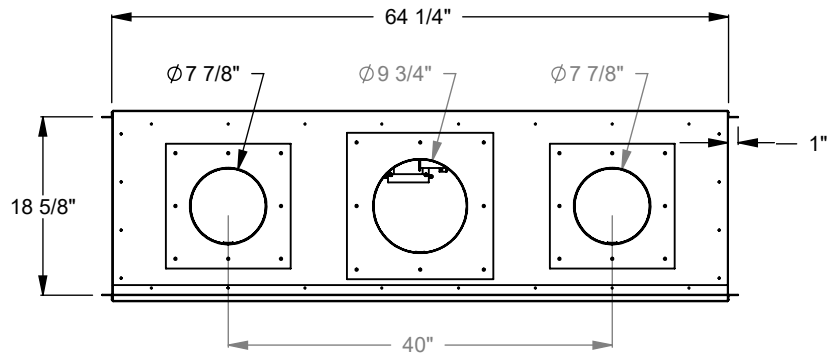

**PC512**  
 Prodigy Single Sided  
 COOL-Pack Top Intake

NOTE	UNLESS OTHERWISE SPECIFIED	DATE
PRODIGY SERIES UNITS ARE EQUIPPED WITH MULTI-COLOR LED UPLIGHTING.	DIMENSIONS ARE IN INCHES TOLERANCES: FRACTIONAL $\pm 1/8"$	01/29/2021

**MONTIGO**  
 the art of fireplaces  
 www.montigo.com

GAS AND ELECTRICAL  
THIS SIDE

**PC520**  
Prodigy Single Sided  
COOL-Pack Top Intake

NOTE	UNLESS OTHERWISE SPECIFIED	DATE
PRODIGY SERIES UNITS ARE EQUIPPED WITH MULTI-COLOR LED UPLIGHTING.	DIMENSIONS ARE IN INCHES TOLERANCES: FRACTIONAL $\pm 1/8"$	01/29/2021

**MONTIGO**  
the art of fireplaces  
www.montigo.com

**PC530**  
 Prodigy Single Sided  
 COOL-Pack Top Intake

NOTE	UNLESS OTHERWISE SPECIFIED	DATE
PRODIGY SERIES UNITS ARE EQUIPPED WITH MULTI-COLOR LED UPLIGHTING.	DIMENSIONS ARE IN INCHES TOLERANCES: FRACTIONAL $\pm 1/8"$	01/29/2021