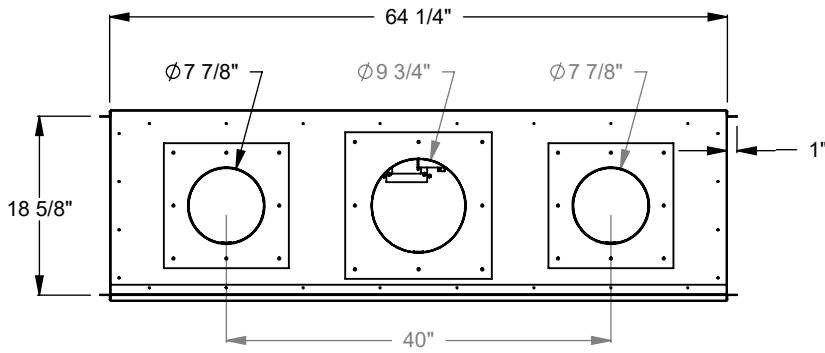

**PC512**  
 Prodigy Single Sided  
 COOL-Pack Top Intake

NOTE	UNLESS OTHERWISE SPECIFIED	DATE
PRODIGY SERIES UNITS ARE EQUIPPED WITH MULTI-COLOR LED UPLIGHTING.	DIMENSIONS ARE IN INCHES TOLERANCES: FRACTIONAL $\pm 1/8"$	01/29/2021

**MONTIGO**  
 the art of fireplaces  
 www.montigo.com

GAS AND ELECTRICAL  
THIS SIDE

**PC520**  
Prodigy Single Sided  
COOL-Pack Top Intake

NOTE	UNLESS OTHERWISE SPECIFIED	DATE
PRODIGY SERIES UNITS ARE EQUIPPED WITH MULTI-COLOR LED UPLIGHTING.	DIMENSIONS ARE IN INCHES TOLERANCES: FRACTIONAL $\pm 1/8"$	01/29/2021

**MONTIGO**  
the art of fireplaces  
www.montigo.com

**PC530**  
 Prodigy Single Sided  
 COOL-Pack Top Intake

NOTE	UNLESS OTHERWISE SPECIFIED	DATE
PRODIGY SERIES UNITS ARE EQUIPPED WITH MULTI-COLOR LED UPLIGHTING.	DIMENSIONS ARE IN INCHES TOLERANCES: FRACTIONAL $\pm 1/8"$	01/29/2021