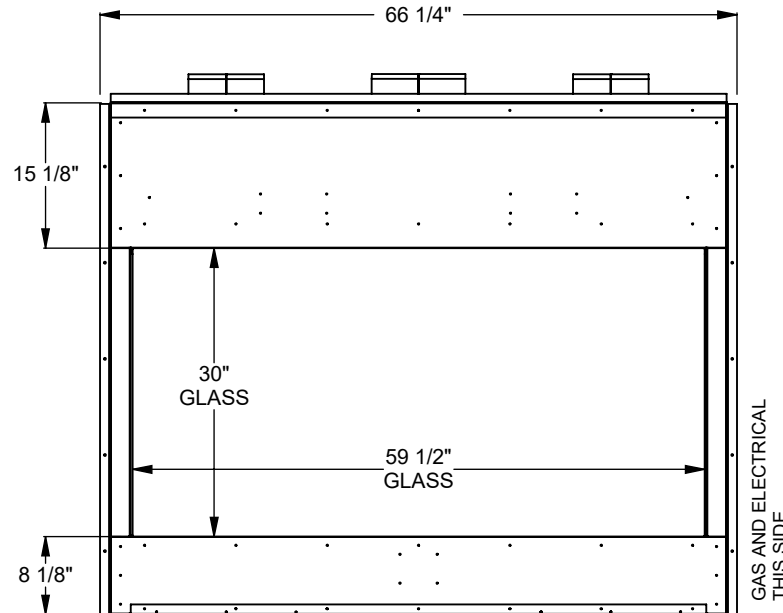

**PC512**  
 Prodigy Single Sided  
 COOL-Pack Top Intake

NOTE	UNLESS OTHERWISE SPECIFIED	DATE
PRODIGY SERIES UNITS ARE EQUIPPED WITH MULTI-COLOR LED UPLIGHTING.	DIMENSIONS ARE IN INCHES TOLERANCES: FRACTIONAL $\pm 1/8"$	01/29/2021

**MONTIGO**  
 the art of fireplaces  
 www.montigo.com

GAS AND ELECTRICAL  
THIS SIDE

**PC520**  
Prodigy Single Sided  
COOL-Pack Top Intake

NOTE	UNLESS OTHERWISE SPECIFIED	DATE
PRODIGY SERIES UNITS ARE EQUIPPED WITH MULTI-COLOR LED UPLIGHTING.	DIMENSIONS ARE IN INCHES TOLERANCES: FRACTIONAL $\pm 1/8"$	01/29/2021

**MONTIGO**  
the art of fireplaces  
www.montigo.com

**PC530**  
 Prodigy Single Sided  
 COOL-Pack Top Intake

NOTE	UNLESS OTHERWISE SPECIFIED	DATE
PRODIGY SERIES UNITS ARE EQUIPPED WITH MULTI-COLOR LED UPLIGHTING.	DIMENSIONS ARE IN INCHES TOLERANCES: FRACTIONAL $\pm 1/8"$	01/29/2021