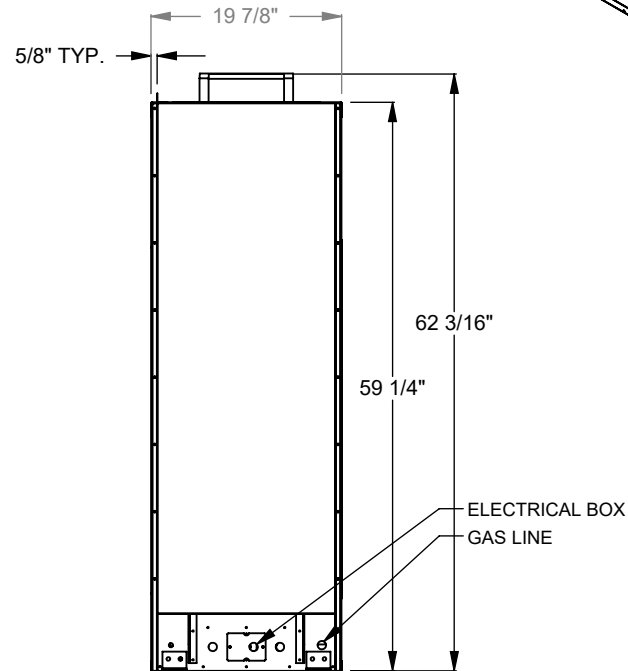

PC536
Prodigy Single Sided
COOL-Pack Top Intake

NOTE	UNLESS OTHERWISE SPECIFIED	DATE
PRODIGY SERIES UNITS ARE EQUIPPED WITH MULTI-COLOR LED UPLIGHTING.	DIMENSIONS ARE IN INCHES TOLERANCES: FRACTIONAL $\pm 1/8"$	01/29/2021

MONTIGO
the art of fireplaces
www.montigo.com