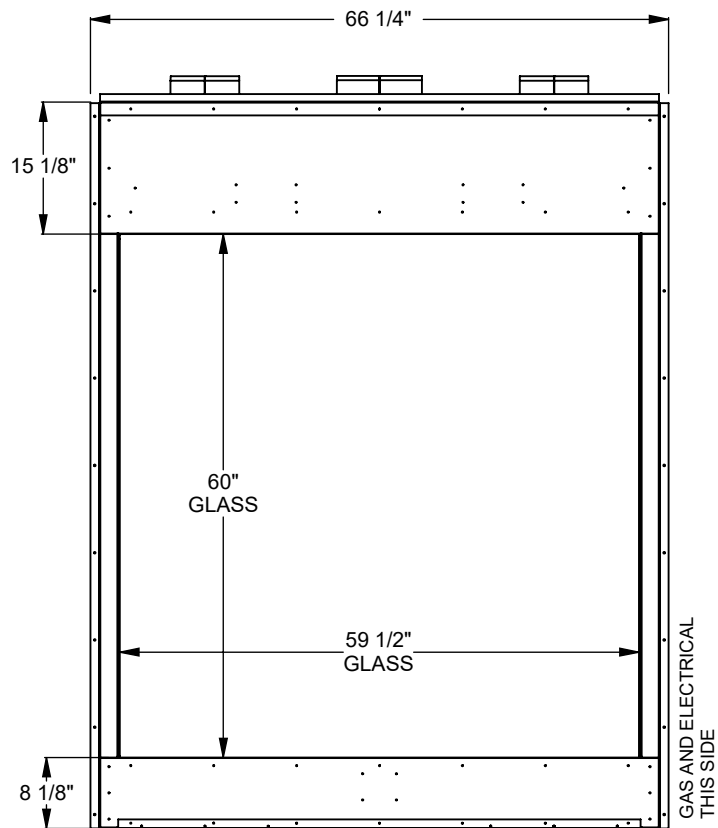

PC560
Prodigy Single Sided
COOL-Pack Top Intake

NOTE	UNLESS OTHERWISE SPECIFIED	DATE
PRODIGY SERIES UNITS ARE EQUIPPED WITH MULTI-COLOR LED UPLIGHTING.	DIMENSIONS ARE IN INCHES TOLERANCES: FRACTIONAL $\pm 1/8"$	01/29/2021

MONTIGO
the art of fireplaces
www.montigo.com