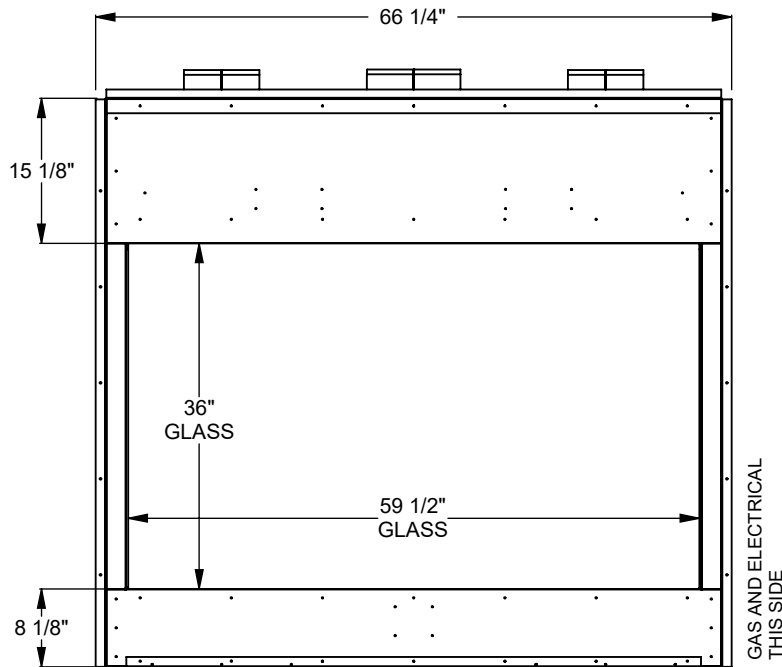

PC536
Prodigy Single Sided
COOL-Pack Top Intake

NOTE	UNLESS OTHERWISE SPECIFIED	DATE
PRODIGY SERIES UNITS ARE EQUIPPED WITH MULTI-COLOR LED UPLIGHTING.	DIMENSIONS ARE IN INCHES TOLERANCES: FRACTIONAL $\pm 1/8"$	01/29/2021

MONTIGO
the art of fireplaces
www.montigo.com