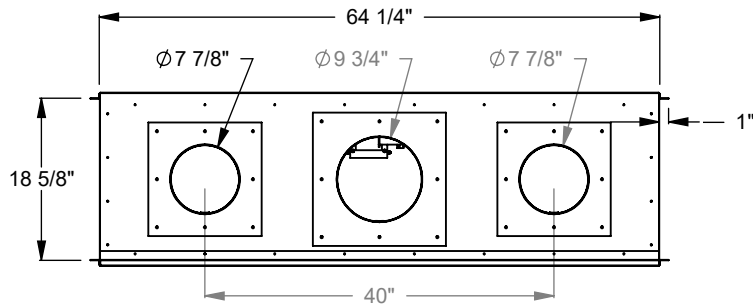

PC560
Prodigy Single Sided
COOL-Pack Top Intake

NOTE	UNLESS OTHERWISE SPECIFIED	DATE
PRODIGY SERIES UNITS ARE EQUIPPED WITH MULTI-COLOR LED UPLIGHTING.	DIMENSIONS ARE IN INCHES TOLERANCES: FRACTIONAL $\pm 1/8"$	01/29/2021

MONTIGO
the art of fireplaces
www.montigo.com