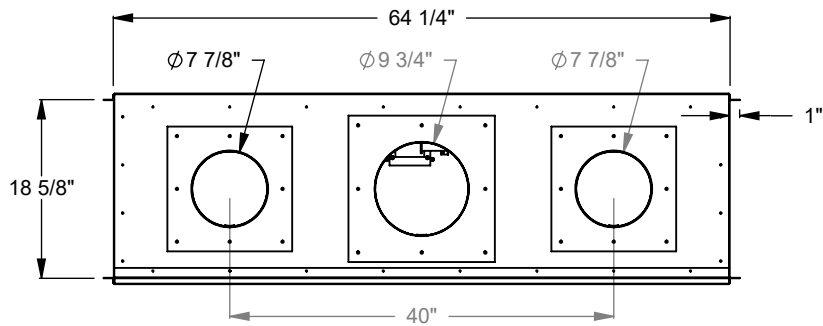

PC536
Prodigy Single Sided
COOL-Pack Top Intake

NOTE	UNLESS OTHERWISE SPECIFIED	DATE
PRODIGY SERIES UNITS ARE EQUIPPED WITH MULTI-COLOR LED UPLIGHTING.	DIMENSIONS ARE IN INCHES TOLERANCES: FRACTIONAL $\pm 1/8"$	01/29/2021

MONTIGO
the art of fireplaces
www.montigo.com