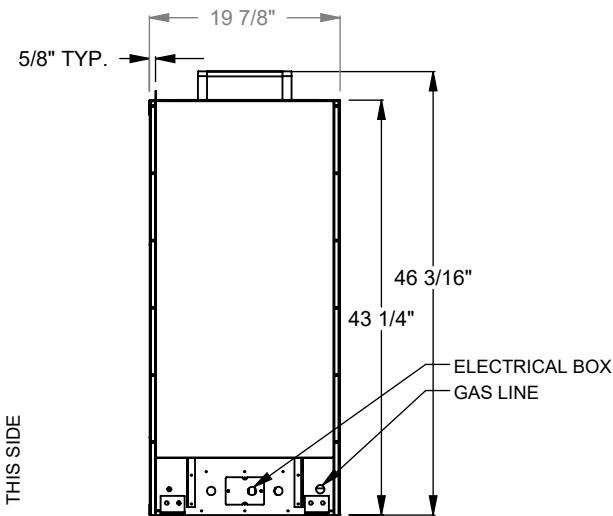

**PC512**  
 Prodigy Single Sided  
 COOL-Pack Top Intake

NOTE	UNLESS OTHERWISE SPECIFIED	DATE
PRODIGY SERIES UNITS ARE EQUIPPED WITH MULTI-COLOR LED UPLIGHTING.	DIMENSIONS ARE IN INCHES TOLERANCES: FRACTIONAL $\pm 1/8"$	01/29/2021

**MONTIGO**  
 the art of fireplaces  
 www.montigo.com

GAS AND ELECTRICAL  
THIS SIDE

**PC520**  
Prodigy Single Sided  
COOL-Pack Top Intake

NOTE	UNLESS OTHERWISE SPECIFIED	DATE
PRODIGY SERIES UNITS ARE EQUIPPED WITH MULTI-COLOR LED UPLIGHTING.	DIMENSIONS ARE IN INCHES TOLERANCES: FRACTIONAL $\pm 1/8"$	01/29/2021

**MONTIGO**  
the art of fireplaces  
www.montigo.com

**PC530**  
 Prodigy Single Sided  
 COOL-Pack Top Intake

NOTE	UNLESS OTHERWISE SPECIFIED	DATE
PRODIGY SERIES UNITS ARE EQUIPPED WITH MULTI-COLOR LED UPLIGHTING.	DIMENSIONS ARE IN INCHES TOLERANCES: FRACTIONAL $\pm 1/8"$	01/29/2021