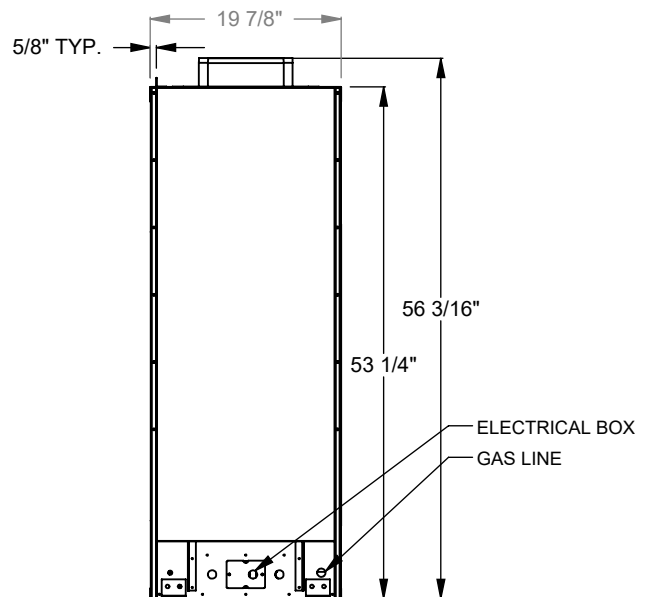

**PC512**  
 Prodigy Single Sided  
 COOL-Pack Top Intake

NOTE	UNLESS OTHERWISE SPECIFIED	DATE
PRODIGY SERIES UNITS ARE EQUIPPED WITH MULTI-COLOR LED UPLIGHTING.	DIMENSIONS ARE IN INCHES TOLERANCES: FRACTIONAL $\pm 1/8"$	01/29/2021

**MONTIGO**  
 the art of fireplaces  
 www.montigo.com

GAS AND ELECTRICAL  
THIS SIDE

**PC520**  
Prodigy Single Sided  
COOL-Pack Top Intake

NOTE	UNLESS OTHERWISE SPECIFIED	DATE
PRODIGY SERIES UNITS ARE EQUIPPED WITH MULTI-COLOR LED UPLIGHTING.	DIMENSIONS ARE IN INCHES TOLERANCES: FRACTIONAL $\pm 1/8"$	01/29/2021

**MONTIGO**  
the art of fireplaces  
www.montigo.com

**PC530**  
 Prodigy Single Sided  
 COOL-Pack Top Intake

NOTE	UNLESS OTHERWISE SPECIFIED	DATE
PRODIGY SERIES UNITS ARE EQUIPPED WITH MULTI-COLOR LED UPLIGHTING.	DIMENSIONS ARE IN INCHES TOLERANCES: FRACTIONAL $\pm 1/8"$	01/29/2021