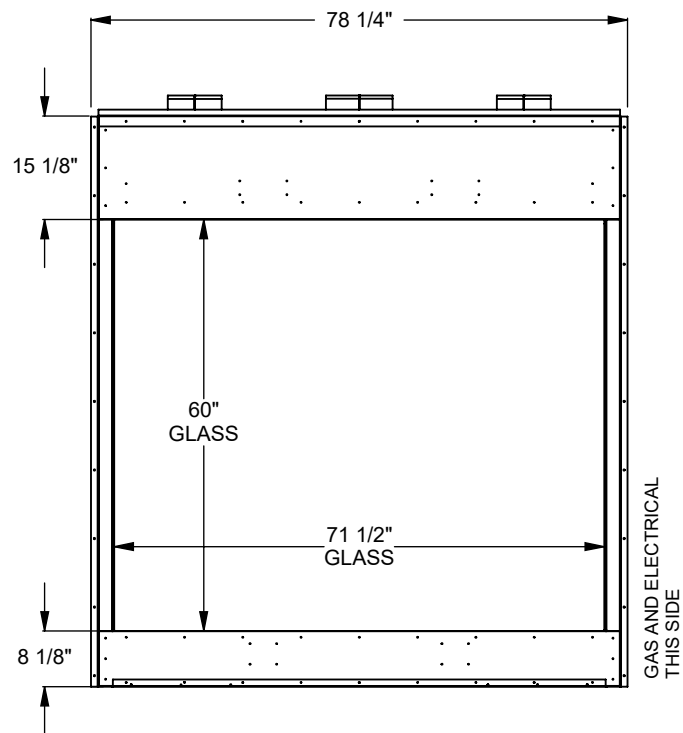

PC660
Prodigy Single Sided
COOL-Pack Top Intake

NOTE	UNLESS OTHERWISE SPECIFIED	DATE
PRODIGY SERIES UNITS ARE EQUIPPED WITH MULTI-COLOR LED UPLIGHTING.	DIMENSIONS ARE IN INCHES TOLERANCES: FRACTIONAL $\pm 1/8"$	01/29/2021

MONTIGO
the art of fireplaces
www.montigo.com