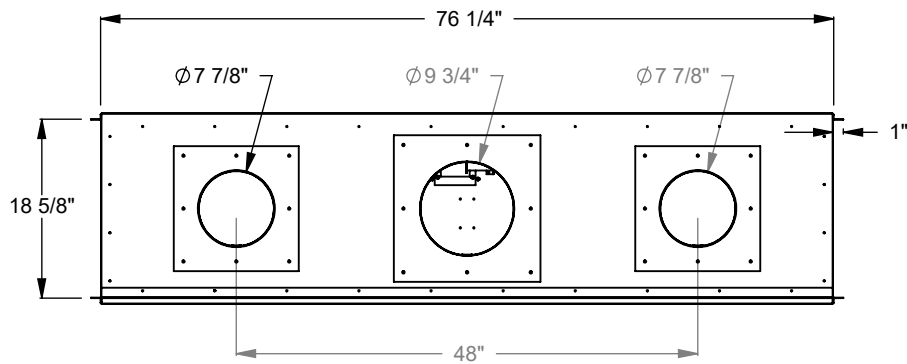

**PC612**  
 Prodigy Single Sided  
 COOL-Pack Top Intake

**NOTE**

PRODIGY SERIES UNITS ARE EQUIPPED WITH MULTI-COLOR LED UPLIGHTING.

**UNLESS OTHERWISE SPECIFIED**

DIMENSIONS ARE IN INCHES  
 TOLERANCES: FRACTIONAL  $\pm 1/8"$

**DATE**

01/29/2021

**MONTIGO**  
 the art of fireplaces  
 www.montigo.com

**PC620**  
 Prodigy Single Sided  
 COOL-Pack Top Intake

NOTE	UNLESS OTHERWISE SPECIFIED	DATE
PRODIGY SERIES UNITS ARE EQUIPPED WITH MULTI-COLOR LED UPLIGHTING.	DIMENSIONS ARE IN INCHES TOLERANCES: FRACTIONAL $\pm 1/8"$	01/29/2021

**MONTIGO**  
 the art of fireplaces  
 www.montigo.com

**PC630**  
 Prodigy Single Sided  
 COOL-Pack Top Intake

NOTE	UNLESS OTHERWISE SPECIFIED	DATE
PRODIGY SERIES UNITS ARE EQUIPPED WITH MULTI-COLOR LED UPLIGHTING.	DIMENSIONS ARE IN INCHES TOLERANCES: FRACTIONAL $\pm 1/8"$	01/29/2021