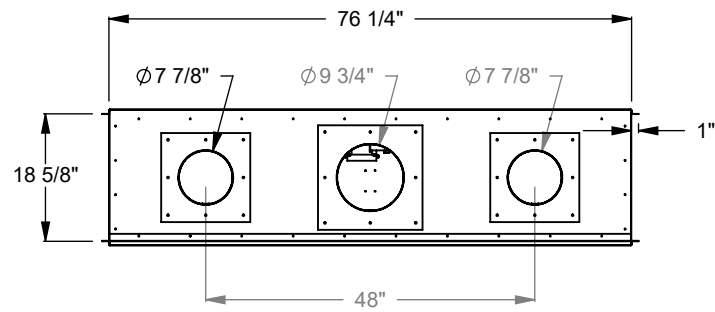

PC660
Prodigy Single Sided
COOL-Pack Top Intake

NOTE	UNLESS OTHERWISE SPECIFIED	DATE
PRODIGY SERIES UNITS ARE EQUIPPED WITH MULTI-COLOR LED UPLIGHTING.	DIMENSIONS ARE IN INCHES TOLERANCES: FRACTIONAL $\pm 1/8"$	01/29/2021

MONTIGO
the art of fireplaces
www.montigo.com