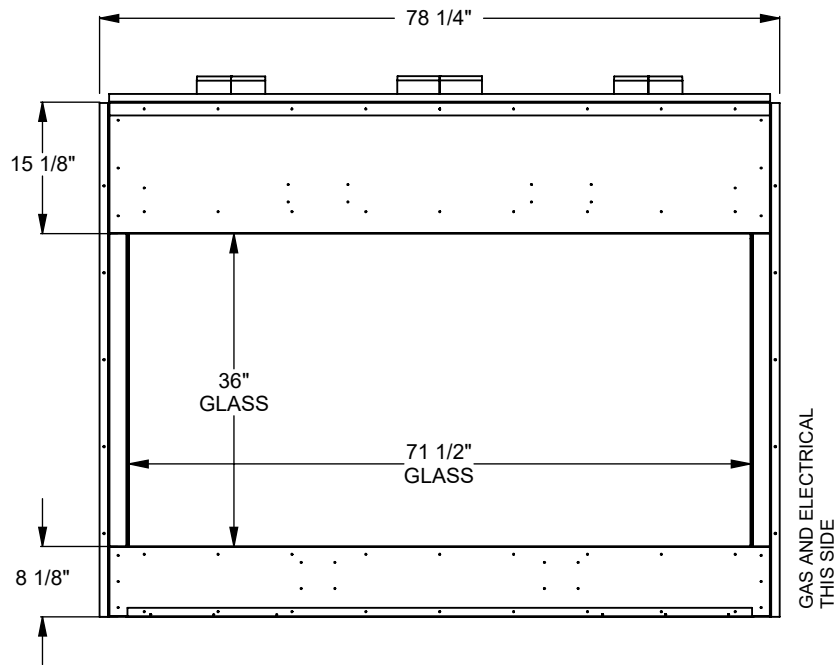

PC636
Prodigy Single Sided
COOL-Pack Top Intake

NOTE	UNLESS OTHERWISE SPECIFIED	DATE
PRODIGY SERIES UNITS ARE EQUIPPED WITH MULTI-COLOR LED UPLIGHTING.	DIMENSIONS ARE IN INCHES TOLERANCES: FRACTIONAL $\pm 1/8"$	01/29/2021

MONTIGO
the art of fireplaces
www.montigo.com