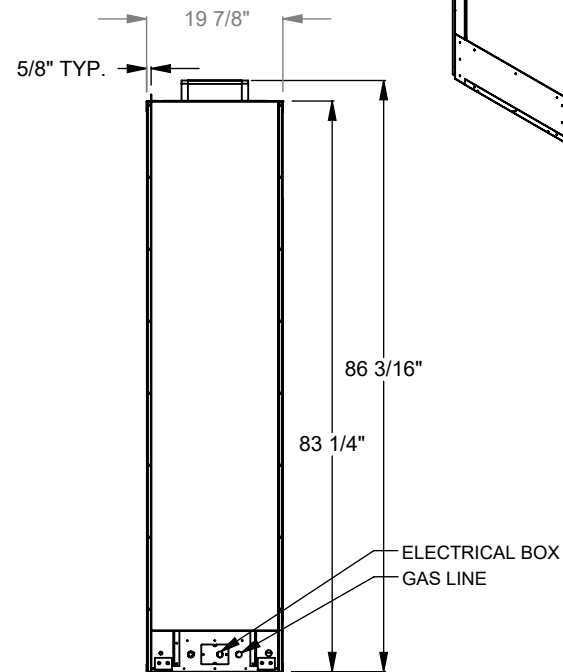

PC660
Prodigy Single Sided
COOL-Pack Top Intake

NOTE	UNLESS OTHERWISE SPECIFIED	DATE
PRODIGY SERIES UNITS ARE EQUIPPED WITH MULTI-COLOR LED UPLIGHTING.	DIMENSIONS ARE IN INCHES TOLERANCES: FRACTIONAL $\pm 1/8"$	01/29/2021

MONTIGO
the art of fireplaces
www.montigo.com