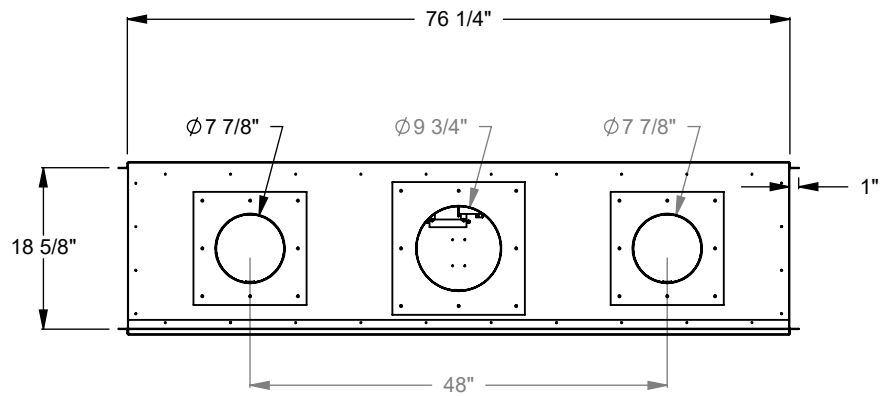

PC636
Prodigy Single Sided
COOL-Pack Top Intake

NOTE	UNLESS OTHERWISE SPECIFIED	DATE
PRODIGY SERIES UNITS ARE EQUIPPED WITH MULTI-COLOR LED UPLIGHTING.	DIMENSIONS ARE IN INCHES TOLERANCES: FRACTIONAL $\pm 1/8"$	01/29/2021

MONTIGO
the art of fireplaces
www.montigo.com