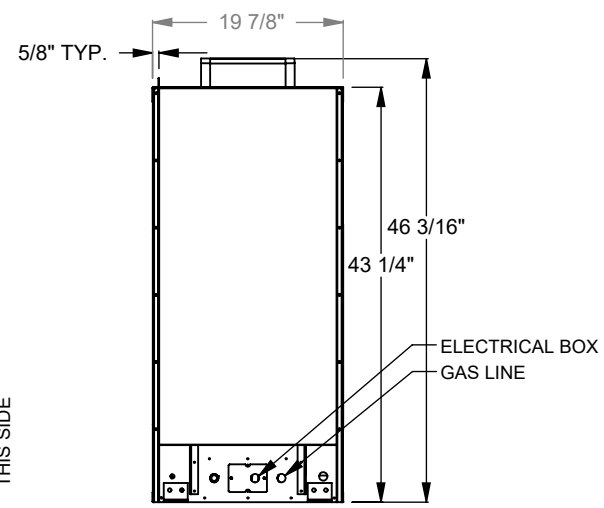

**PC612**  
 Prodigy Single Sided  
 COOL-Pack Top Intake

**NOTE**

PRODIGY SERIES UNITS ARE EQUIPPED WITH MULTI-COLOR LED UPLIGHTING.

**UNLESS OTHERWISE SPECIFIED**

DIMENSIONS ARE IN INCHES  
 TOLERANCES: FRACTIONAL  $\pm 1/8"$

**DATE**

01/29/2021

**MONTIGO**  
 the art of fireplaces  
 www.montigo.com

**PC620**  
 Prodigy Single Sided  
 COOL-Pack Top Intake

NOTE	UNLESS OTHERWISE SPECIFIED	DATE
PRODIGY SERIES UNITS ARE EQUIPPED WITH MULTI-COLOR LED UPLIGHTING.	DIMENSIONS ARE IN INCHES TOLERANCES: FRACTIONAL $\pm 1/8"$	01/29/2021