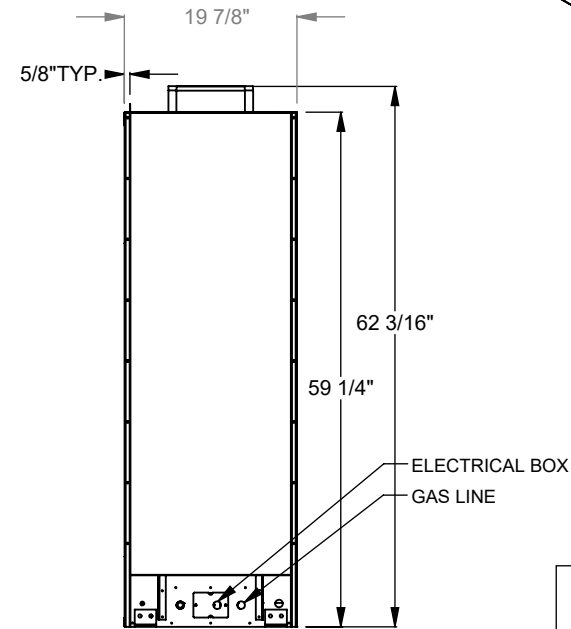

PC636
Prodigy Single Sided
COOL-Pack Top Intake

NOTE	UNLESS OTHERWISE SPECIFIED	DATE
PRODIGY SERIES UNITS ARE EQUIPPED WITH MULTI-COLOR LED UPLIGHTING.	DIMENSIONS ARE IN INCHES TOLERANCES: FRACTIONAL $\pm 1/8"$	01/29/2021

MONTIGO
the art of fireplaces
www.montigo.com