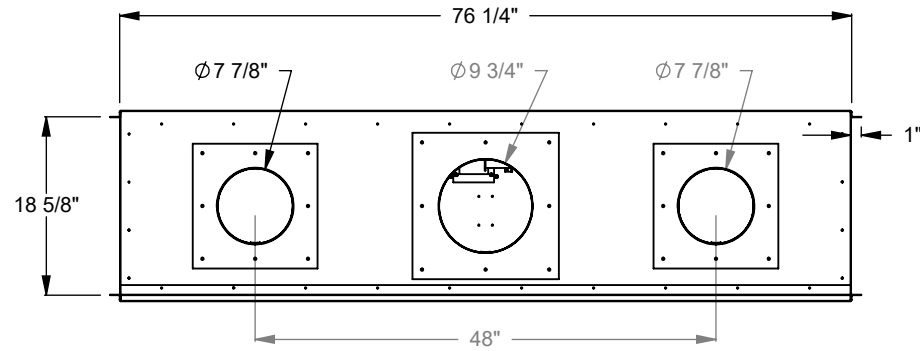

**PC612**  
 Prodigy Single Sided  
 COOL-Pack Top Intake

**NOTE**

PRODIGY SERIES UNITS ARE EQUIPPED WITH MULTI-COLOR LED UPLIGHTING.

**UNLESS OTHERWISE SPECIFIED**

DIMENSIONS ARE IN INCHES  
 TOLERANCES: FRACTIONAL  $\pm 1/8"$

**DATE**

01/29/2021

**MONTIGO**  
 the art of fireplaces  
 www.montigo.com

**PC620**  
 Prodigy Single Sided  
 COOL-Pack Top Intake

NOTE	UNLESS OTHERWISE SPECIFIED	DATE
PRODIGY SERIES UNITS ARE EQUIPPED WITH MULTI-COLOR LED UPLIGHTING.	DIMENSIONS ARE IN INCHES TOLERANCES: FRACTIONAL $\pm 1/8"$	01/29/2021