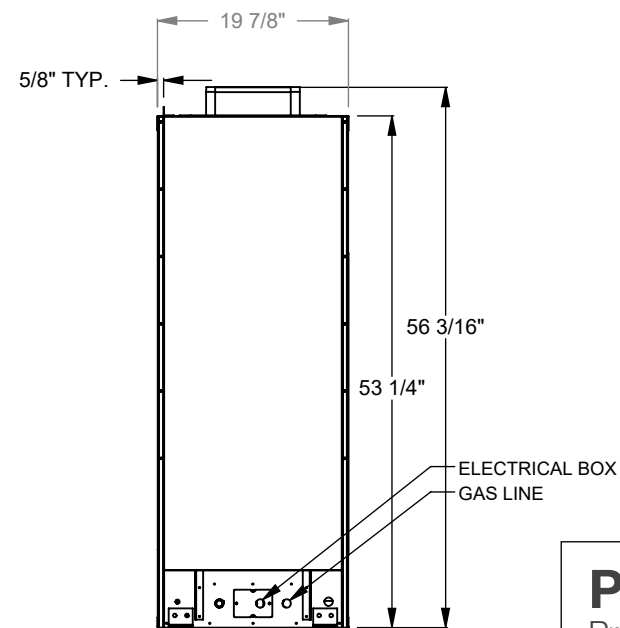

**PC612**  
 Prodigy Single Sided  
 COOL-Pack Top Intake

**NOTE**

PRODIGY SERIES UNITS ARE EQUIPPED WITH MULTI-COLOR LED UPLIGHTING.

**UNLESS OTHERWISE SPECIFIED**

DIMENSIONS ARE IN INCHES  
 TOLERANCES: FRACTIONAL  $\pm 1/8"$

**MONTIGO**  
 the art of fireplaces  
 www.montigo.com

**PC630**  
 Prodigy Single Sided  
 COOL-Pack Top Intake

NOTE	UNLESS OTHERWISE SPECIFIED	DATE
PRODIGY SERIES UNITS ARE EQUIPPED WITH MULTI-COLOR LED UPLIGHTING.	DIMENSIONS ARE IN INCHES TOLERANCES: FRACTIONAL $\pm 1/8"$	01/29/2021