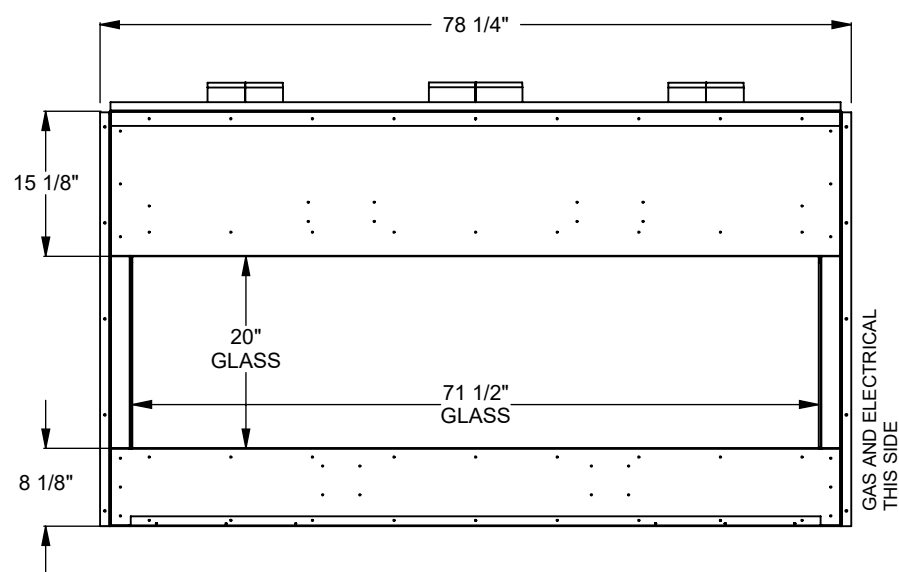

**PC612**  
 Prodigy Single Sided  
 COOL-Pack Top Intake

**NOTE**

PRODIGY SERIES UNITS ARE EQUIPPED WITH MULTI-COLOR LED UPLIGHTING.

**UNLESS OTHERWISE SPECIFIED**

DIMENSIONS ARE IN INCHES  
 TOLERANCES: FRACTIONAL  $\pm 1/8"$

**DATE**

01/29/2021

**MONTIGO**  
 the art of fireplaces  
 www.montigo.com

**PC620**  
 Prodigy Single Sided  
 COOL-Pack Top Intake

NOTE	UNLESS OTHERWISE SPECIFIED	DATE
PRODIGY SERIES UNITS ARE EQUIPPED WITH MULTI-COLOR LED UPLIGHTING.	DIMENSIONS ARE IN INCHES TOLERANCES: FRACTIONAL $\pm 1/8"$	01/29/2021

**MONTIGO**  
 the art of fireplaces  
 www.montigo.com

**PC630**  
 Prodigy Single Sided  
 COOL-Pack Top Intake

NOTE	UNLESS OTHERWISE SPECIFIED	DATE
PRODIGY SERIES UNITS ARE EQUIPPED WITH MULTI-COLOR LED UPLIGHTING.	DIMENSIONS ARE IN INCHES TOLERANCES: FRACTIONAL $\pm 1/8"$	01/29/2021