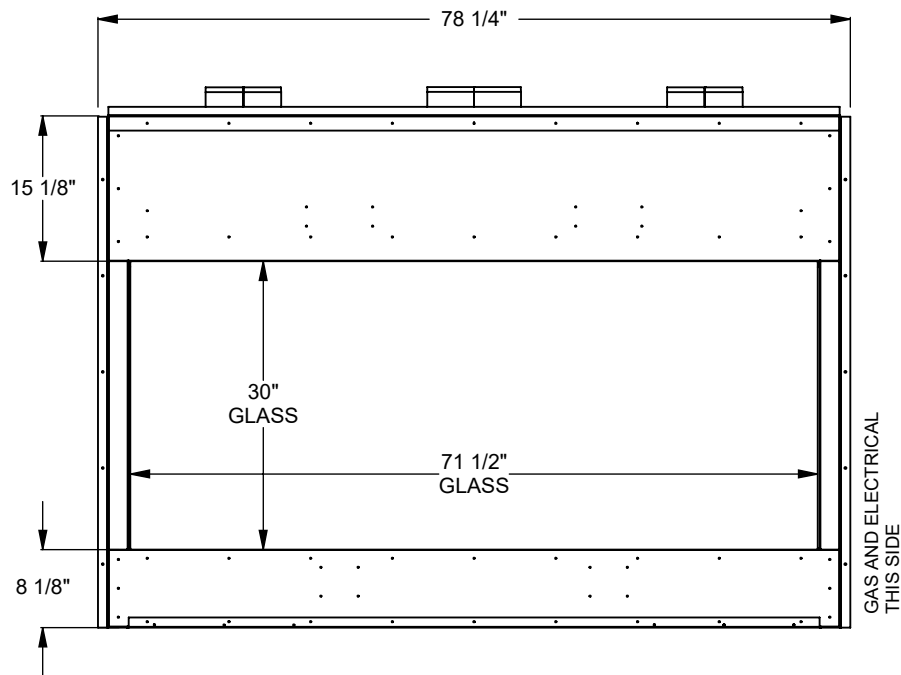

**PC612**  
 Prodigy Single Sided  
 COOL-Pack Top Intake

**NOTE**

PRODIGY SERIES UNITS ARE EQUIPPED WITH MULTI-COLOR LED UPLIGHTING.

**UNLESS OTHERWISE SPECIFIED**

DIMENSIONS ARE IN INCHES  
 TOLERANCES: FRACTIONAL  $\pm 1/8"$

**DATE**

01/29/2021

**MONTIGO**  
 the art of fireplaces  
 www.montigo.com

**PC620**  
 Prodigy Single Sided  
 COOL-Pack Top Intake

NOTE	UNLESS OTHERWISE SPECIFIED	DATE
PRODIGY SERIES UNITS ARE EQUIPPED WITH MULTI-COLOR LED UPLIGHTING.	DIMENSIONS ARE IN INCHES TOLERANCES: FRACTIONAL $\pm 1/8"$	01/29/2021

**MONTIGO**  
 the art of fireplaces  
 www.montigo.com

**PC630**  
 Prodigy Single Sided  
 COOL-Pack Top Intake

NOTE	UNLESS OTHERWISE SPECIFIED	DATE
PRODIGY SERIES UNITS ARE EQUIPPED WITH MULTI-COLOR LED UPLIGHTING.	DIMENSIONS ARE IN INCHES TOLERANCES: FRACTIONAL $\pm 1/8"$	01/29/2021