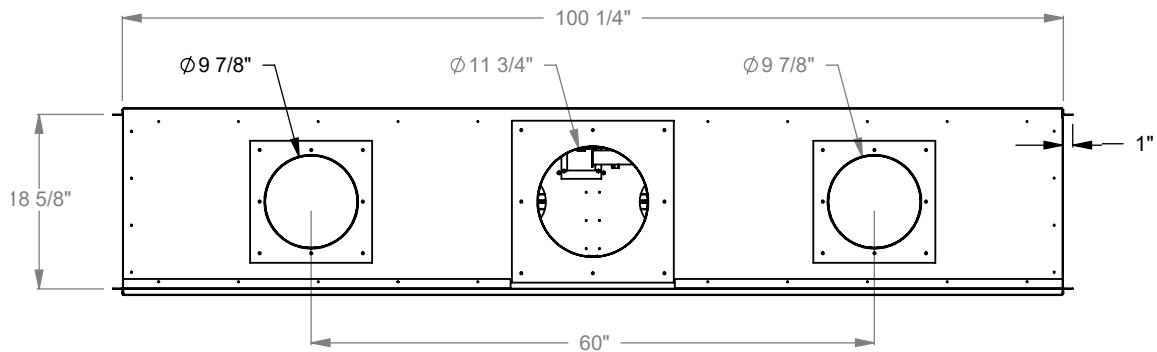

PC812
 Prodigy Single Sided
 COOL-Pack Top Intake

NOTE	UNLESS OTHERWISE SPECIFIED	DATE
PRODIGY SERIES UNITS ARE EQUIPPED WITH MULTI-COLOR LED UPLIGHTING.	DIMENSIONS ARE IN INCHES TOLERANCES: FRACTIONAL $\pm 1/8"$	01/29/2021

MONTIGO
 the art of fireplaces
 www.montigo.com

PC820
 Prodigy Single Sided
 COOL-Pack Top Intake

NOTE	UNLESS OTHERWISE SPECIFIED	DATE
PRODIGY SERIES UNITS ARE EQUIPPED WITH MULTI-COLOR LED UPLIGHTING.	DIMENSIONS ARE IN INCHES TOLERANCES: FRACTIONAL $\pm 1/8"$	01/29/2021

MONTIGO
 the art of fireplaces
 www.montigo.com

PC830
 Prodigy Single Sided
 COOL-Pack Top Intake

NOTE	UNLESS OTHERWISE SPECIFIED	DATE
PRODIGY SERIES UNITS ARE EQUIPPED WITH MULTI-COLOR LED UPLIGHTING.	DIMENSIONS ARE IN INCHES TOLERANCES: FRACTIONAL $\pm 1/8"$	01/29/2021