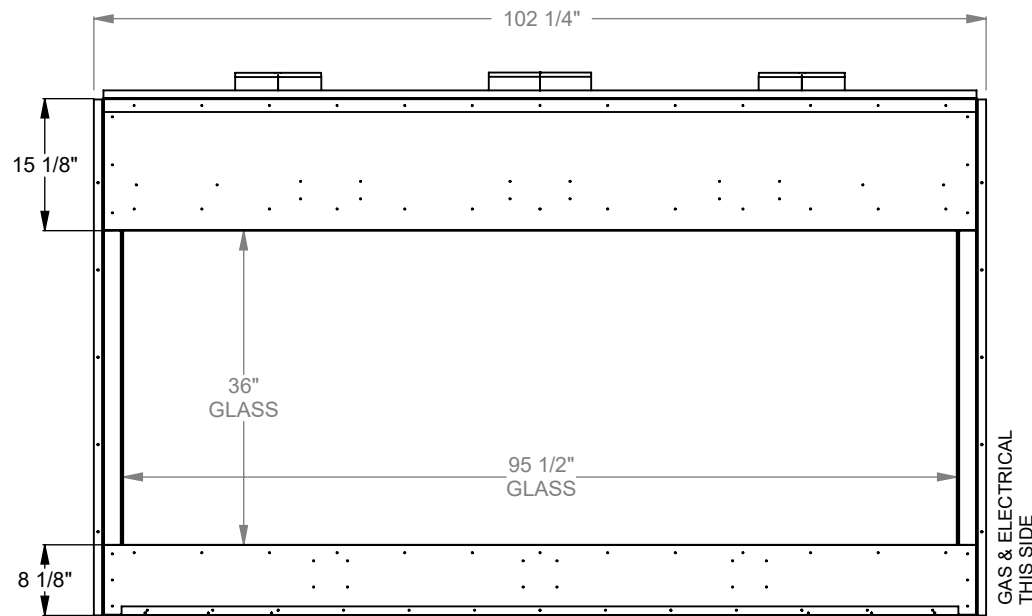

PC812
 Prodigy Single Sided
 COOL-Pack Top Intake

NOTE	UNLESS OTHERWISE SPECIFIED	DATE
PRODIGY SERIES UNITS ARE EQUIPPED WITH MULTI-COLOR LED UPLIGHTING.	DIMENSIONS ARE IN INCHES TOLERANCES: FRACTIONAL $\pm 1/8"$	01/29/2021

MONTIGO
 the art of fireplaces
 www.montigo.com

PC820
 Prodigy Single Sided
 COOL-Pack Top Intake

NOTE	UNLESS OTHERWISE SPECIFIED	DATE
PRODIGY SERIES UNITS ARE EQUIPPED WITH MULTI-COLOR LED UPLIGHTING.	DIMENSIONS ARE IN INCHES TOLERANCES: FRACTIONAL $\pm 1/8"$	01/29/2021

MONTIGO
 the art of fireplaces
 www.montigo.com

PC830
 Prodigy Single Sided
 COOL-Pack Top Intake

NOTE	UNLESS OTHERWISE SPECIFIED	DATE
PRODIGY SERIES UNITS ARE EQUIPPED WITH MULTI-COLOR LED UPLIGHTING.	DIMENSIONS ARE IN INCHES TOLERANCES: FRACTIONAL $\pm 1/8"$	01/29/2021

MONTIGO
 the art of fireplaces
 www.montigo.com

PC836
 Prodigy Single Sided
 COOL-Pack Top Intake

NOTE	UNLESS OTHERWISE SPECIFIED	DATE
PRODIGY SERIES UNITS ARE EQUIPPED WITH MULTI-COLOR LED UPLIGHTING.	DIMENSIONS ARE IN INCHES TOLERANCES: FRACTIONAL $\pm 1/8"$	01/29/2021