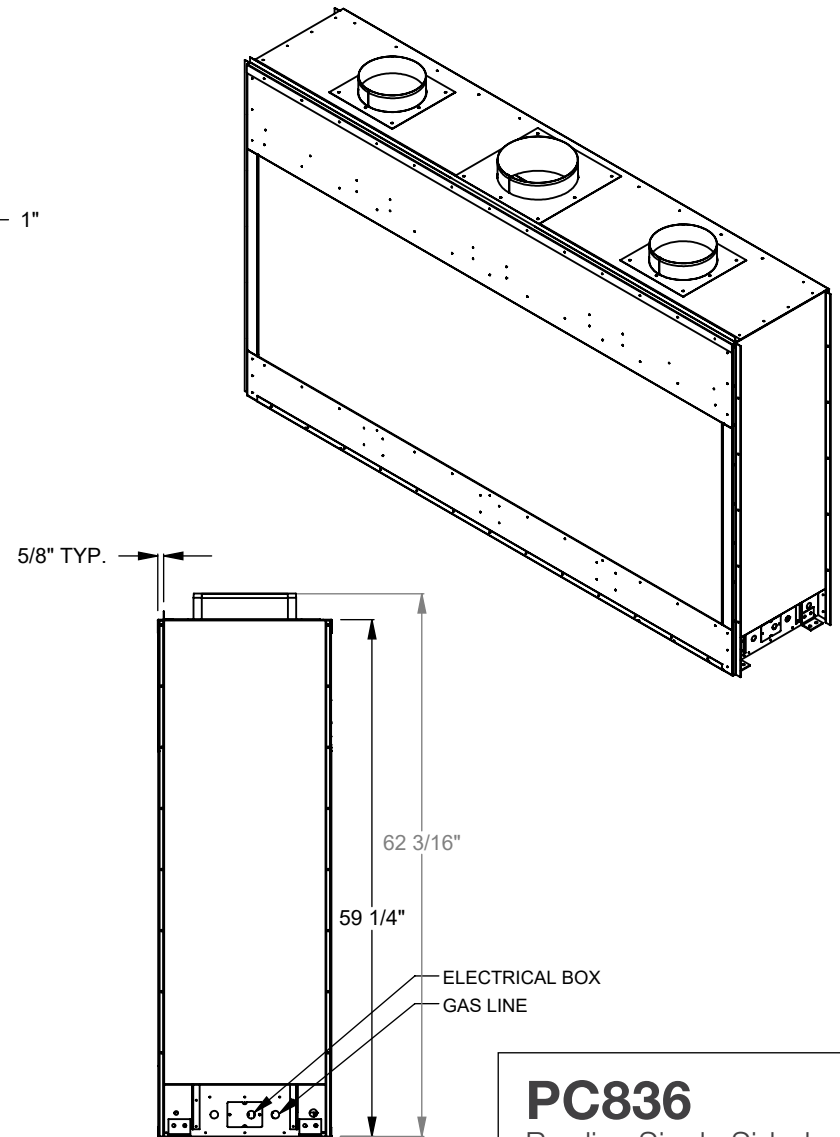

PC836
Prodigy Single Sided
COOL-Pack Top Intake

NOTE	UNLESS OTHERWISE SPECIFIED	DATE
PRODIGY SERIES UNITS ARE EQUIPPED WITH MULTI-COLOR LED UPLIGHTING.	DIMENSIONS ARE IN INCHES TOLERANCES: FRACTIONAL $\pm 1/8"$	01/29/2021

MONTIGO
the art of fireplaces
www.montigo.com