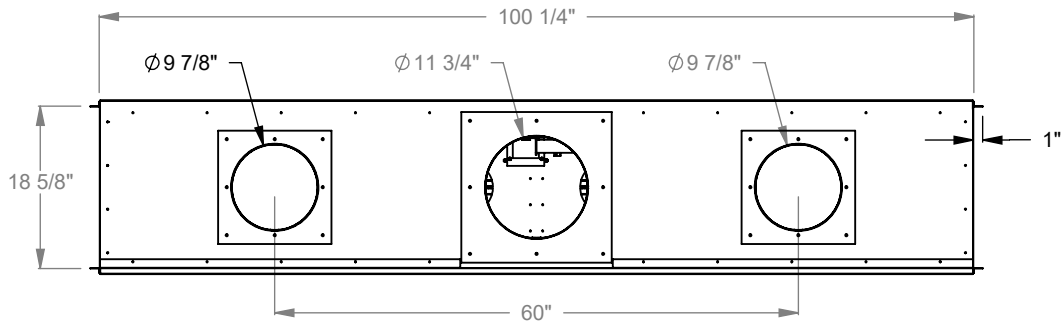

PC860
Prodigy Single Sided
COOL-Pack Top Intake

NOTE	UNLESS OTHERWISE SPECIFIED	DATE
PRODIGY SERIES UNITS ARE EQUIPPED WITH MULTI-COLOR LED UPLIGHTING.	DIMENSIONS ARE IN INCHES TOLERANCES: FRACTIONAL $\pm 1/8"$	01/29/2021

MONTIGO
the art of fireplaces
www.montigo.com