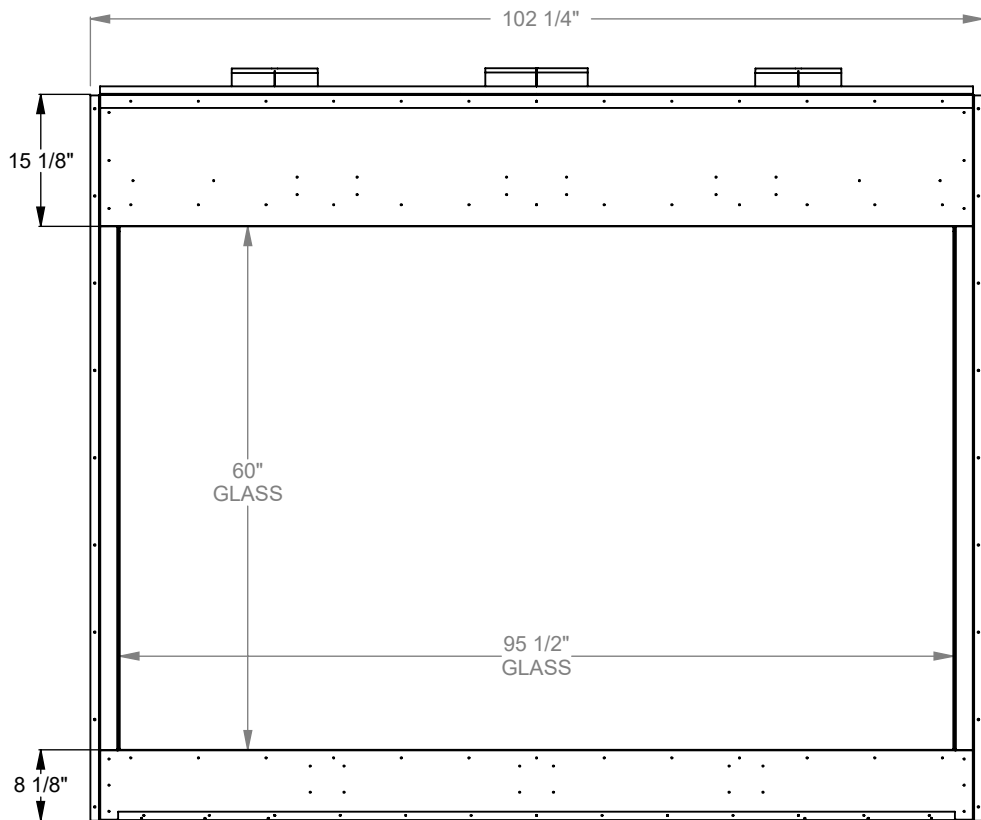

PC860
Prodigy Single Sided
COOL-Pack Top Intake

NOTE	UNLESS OTHERWISE SPECIFIED	DATE
PRODIGY SERIES UNITS ARE EQUIPPED WITH MULTI-COLOR LED UPLIGHTING.	DIMENSIONS ARE IN INCHES TOLERANCES: FRACTIONAL $\pm 1/8"$	01/29/2021

MONTIGO
the art of fireplaces
www.montigo.com