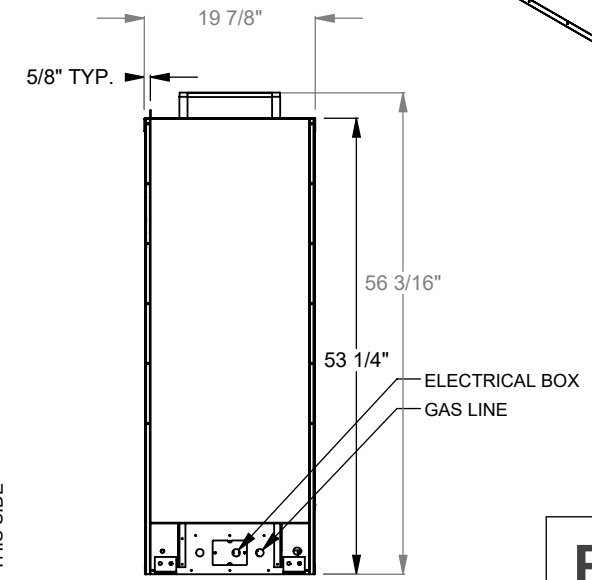

PC830
Prodigy Single Sided
COOL-Pack Top Intake

NOTE	UNLESS OTHERWISE SPECIFIED	DATE
PRODIGY SERIES UNITS ARE EQUIPPED WITH MULTI-COLOR LED UPLIGHTING.	DIMENSIONS ARE IN INCHES TOLERANCES: FRACTIONAL $\pm 1/8"$	01/29/2021

MONTIGO
the art of fireplaces
www.montigo.com