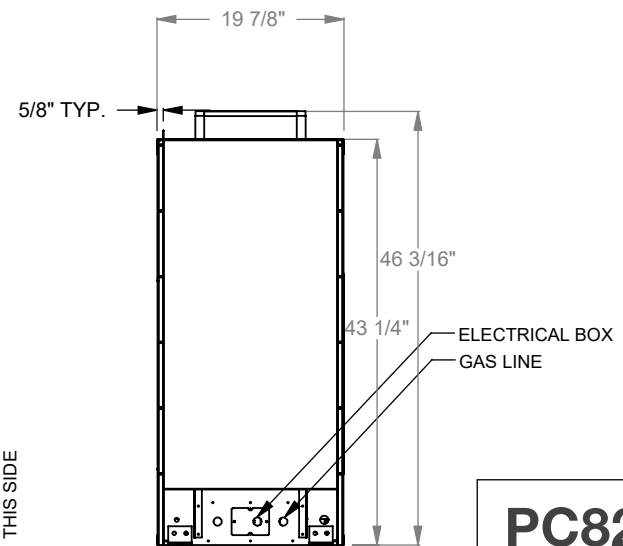

PC812
 Prodigy Single Sided
 COOL-Pack Top Intake

NOTE	UNLESS OTHERWISE SPECIFIED	DATE
PRODIGY SERIES UNITS ARE EQUIPPED WITH MULTI-COLOR LED UPLIGHTING.	DIMENSIONS ARE IN INCHES TOLERANCES: FRACTIONAL $\pm 1/8"$	01/29/2021

MONTIGO
 the art of fireplaces
 www.montigo.com

PC820
 Prodigy Single Sided
 COOL-Pack Top Intake

NOTE	UNLESS OTHERWISE SPECIFIED	DATE
PRODIGY SERIES UNITS ARE EQUIPPED WITH MULTI-COLOR LED UPLIGHTING.	DIMENSIONS ARE IN INCHES TOLERANCES: FRACTIONAL $\pm 1/8"$	01/29/2021

MONTIGO
 the art of fireplaces
 www.montigo.com

PC830
 Prodigy Single Sided
 COOL-Pack Top Intake

NOTE	UNLESS OTHERWISE SPECIFIED	DATE
PRODIGY SERIES UNITS ARE EQUIPPED WITH MULTI-COLOR LED UPLIGHTING.	DIMENSIONS ARE IN INCHES TOLERANCES: FRACTIONAL $\pm 1/8"$	01/29/2021