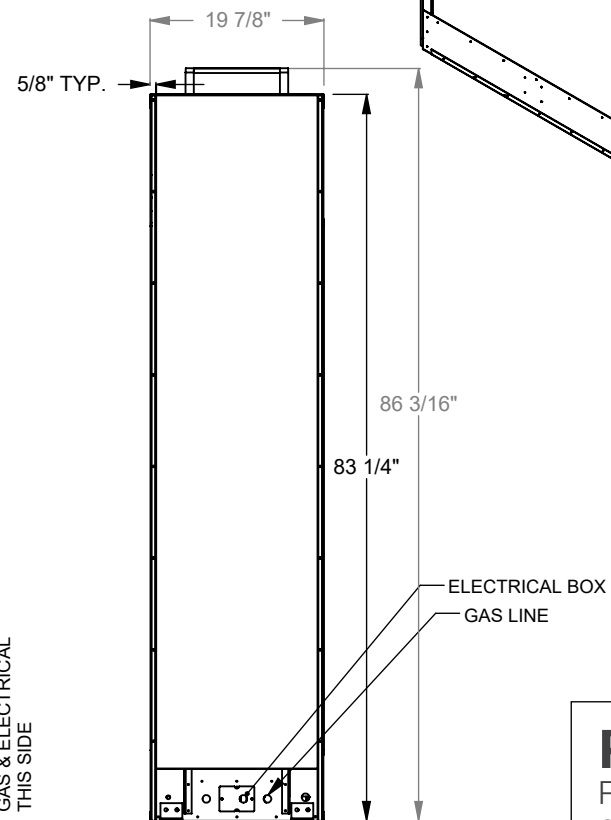

PC860
Prodigy Single Sided
COOL-Pack Top Intake

NOTE	UNLESS OTHERWISE SPECIFIED	DATE
PRODIGY SERIES UNITS ARE EQUIPPED WITH MULTI-COLOR LED UPLIGHTING.	DIMENSIONS ARE IN INCHES TOLERANCES: FRACTIONAL $\pm 1/8"$	01/29/2021

MONTIGO
the art of fireplaces
www.montigo.com