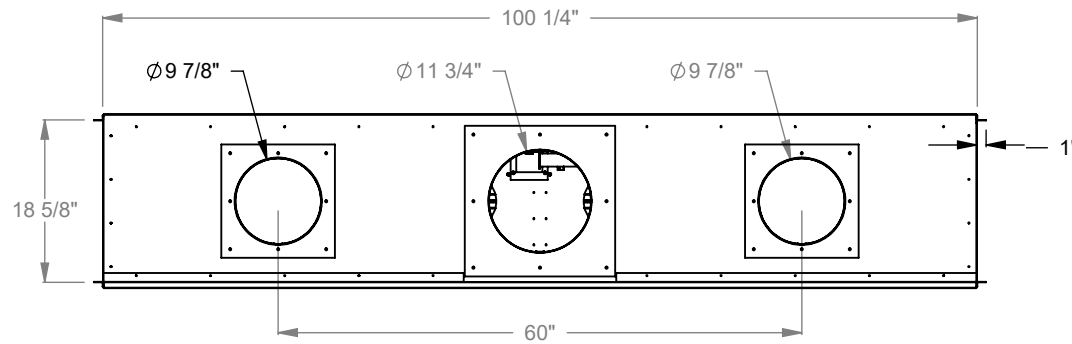

PC836
Prodigy Single Sided
COOL-Pack Top Intake

NOTE	UNLESS OTHERWISE SPECIFIED	DATE
PRODIGY SERIES UNITS ARE EQUIPPED WITH MULTI-COLOR LED UPLIGHTING.	DIMENSIONS ARE IN INCHES TOLERANCES: FRACTIONAL $\pm 1/8"$	01/29/2021

MONTIGO
the art of fireplaces
www.montigo.com