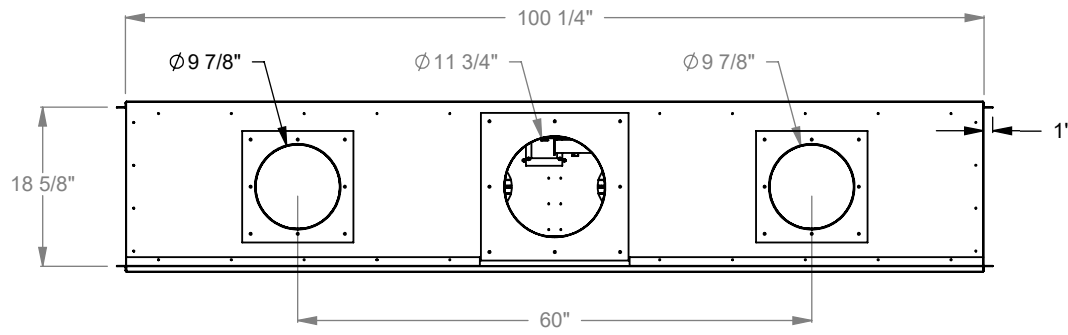

PC812
 Prodigy Single Sided
 COOL-Pack Top Intake

NOTE	UNLESS OTHERWISE SPECIFIED	DATE
PRODIGY SERIES UNITS ARE EQUIPPED WITH MULTI-COLOR LED UPLIGHTING.	DIMENSIONS ARE IN INCHES TOLERANCES: FRACTIONAL $\pm 1/8"$	01/29/2021

MONTIGO
 the art of fireplaces
 www.montigo.com

PC820
 Prodigy Single Sided
 COOL-Pack Top Intake

NOTE	UNLESS OTHERWISE SPECIFIED	DATE
PRODIGY SERIES UNITS ARE EQUIPPED WITH MULTI-COLOR LED UPLIGHTING.	DIMENSIONS ARE IN INCHES TOLERANCES: FRACTIONAL $\pm 1/8"$	01/29/2021

MONTIGO
 the art of fireplaces
 www.montigo.com

PC830
 Prodigy Single Sided
 COOL-Pack Top Intake

NOTE	UNLESS OTHERWISE SPECIFIED	DATE
PRODIGY SERIES UNITS ARE EQUIPPED WITH MULTI-COLOR LED UPLIGHTING.	DIMENSIONS ARE IN INCHES TOLERANCES: FRACTIONAL $\pm 1/8"$	01/29/2021