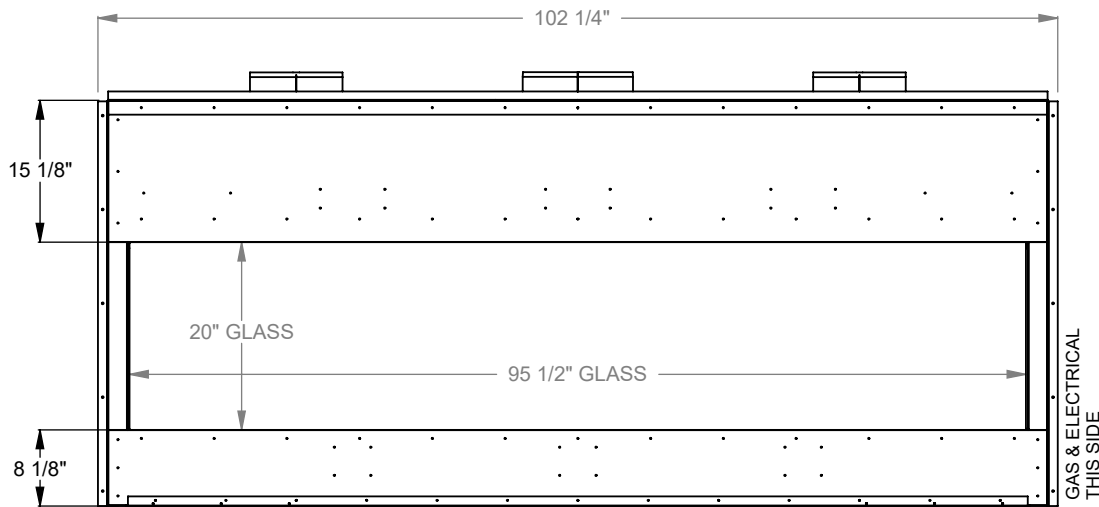

PC812
 Prodigy Single Sided
 COOL-Pack Top Intake

NOTE	UNLESS OTHERWISE SPECIFIED	DATE
PRODIGY SERIES UNITS ARE EQUIPPED WITH MULTI-COLOR LED UPLIGHTING.	DIMENSIONS ARE IN INCHES TOLERANCES: FRACTIONAL $\pm 1/8"$	01/29/2021

MONTIGO
 the art of fireplaces
 www.montigo.com

PC820
 Prodigy Single Sided
 COOL-Pack Top Intake

NOTE	UNLESS OTHERWISE SPECIFIED	DATE
PRODIGY SERIES UNITS ARE EQUIPPED WITH MULTI-COLOR LED UPLIGHTING.	DIMENSIONS ARE IN INCHES TOLERANCES: FRACTIONAL $\pm 1/8"$	01/29/2021

MONTIGO
 the art of fireplaces
 www.montigo.com

PC830
 Prodigy Single Sided
 COOL-Pack Top Intake

NOTE	UNLESS OTHERWISE SPECIFIED	DATE
PRODIGY SERIES UNITS ARE EQUIPPED WITH MULTI-COLOR LED UPLIGHTING.	DIMENSIONS ARE IN INCHES TOLERANCES: FRACTIONAL $\pm 1/8"$	01/29/2021