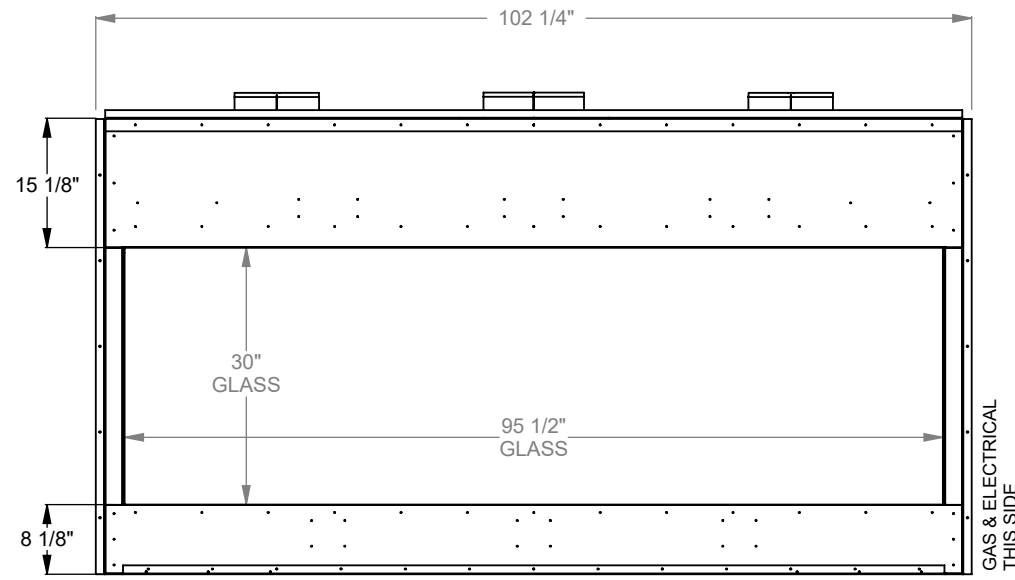

PC812
 Prodigy Single Sided
 COOL-Pack Top Intake

NOTE	UNLESS OTHERWISE SPECIFIED	DATE
PRODIGY SERIES UNITS ARE EQUIPPED WITH MULTI-COLOR LED UPLIGHTING.	DIMENSIONS ARE IN INCHES TOLERANCES: FRACTIONAL $\pm 1/8"$	01/29/2021

MONTIGO
 the art of fireplaces
 www.montigo.com

PC820
 Prodigy Single Sided
 COOL-Pack Top Intake

NOTE	UNLESS OTHERWISE SPECIFIED	DATE
PRODIGY SERIES UNITS ARE EQUIPPED WITH MULTI-COLOR LED UPLIGHTING.	DIMENSIONS ARE IN INCHES TOLERANCES: FRACTIONAL $\pm 1/8"$	01/29/2021

MONTIGO
 the art of fireplaces
 www.montigo.com

PC830
 Prodigy Single Sided
 COOL-Pack Top Intake

NOTE	UNLESS OTHERWISE SPECIFIED	DATE
PRODIGY SERIES UNITS ARE EQUIPPED WITH MULTI-COLOR LED UPLIGHTING.	DIMENSIONS ARE IN INCHES TOLERANCES: FRACTIONAL $\pm 1/8"$	01/29/2021