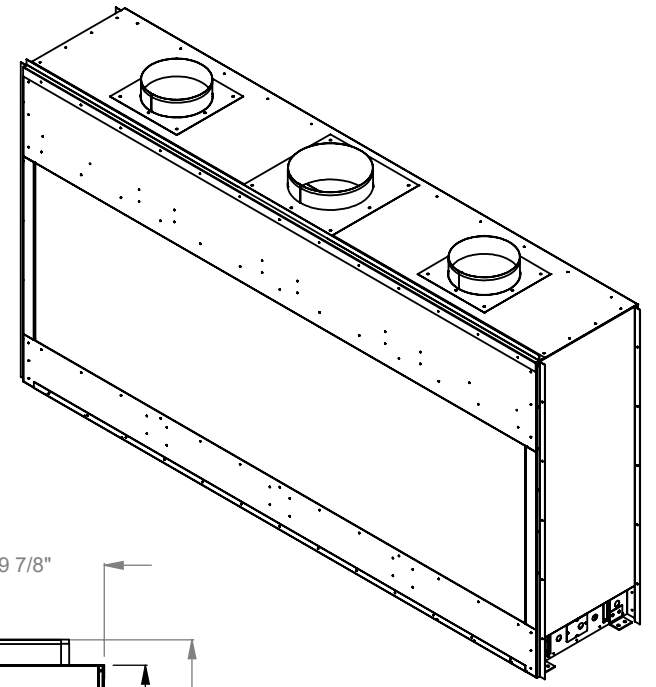

PC830
Prodigy Single Sided
COOL-Pack Top Intake

NOTE	UNLESS OTHERWISE SPECIFIED	DATE
PRODIGY SERIES UNITS ARE EQUIPPED WITH MULTI-COLOR LED UPLIGHTING.	DIMENSIONS ARE IN INCHES TOLERANCES: FRACTIONAL $\pm 1/8"$	01/29/2021

MONTIGO
the art of fireplaces
www.montigo.com