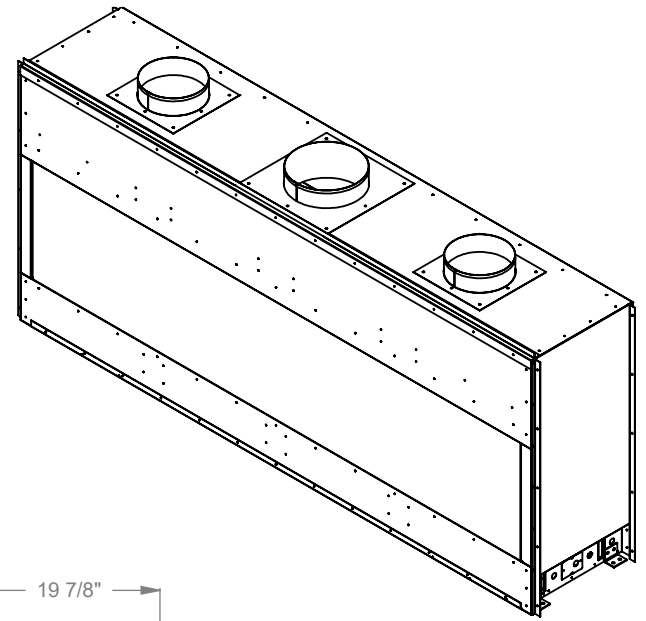

PC812
 Prodigy Single Sided
 COOL-Pack Top Intake

NOTE	UNLESS OTHERWISE SPECIFIED	DATE
PRODIGY SERIES UNITS ARE EQUIPPED WITH MULTI-COLOR LED UPLIGHTING.	DIMENSIONS ARE IN INCHES TOLERANCES: FRACTIONAL $\pm 1/8"$	01/29/2021

MONTIGO
 the art of fireplaces
 www.montigo.com

PC820
 Prodigy Single Sided
 COOL-Pack Top Intake

NOTE	UNLESS OTHERWISE SPECIFIED	DATE
PRODIGY SERIES UNITS ARE EQUIPPED WITH MULTI-COLOR LED UPLIGHTING.	DIMENSIONS ARE IN INCHES TOLERANCES: FRACTIONAL $\pm 1/8"$	01/29/2021