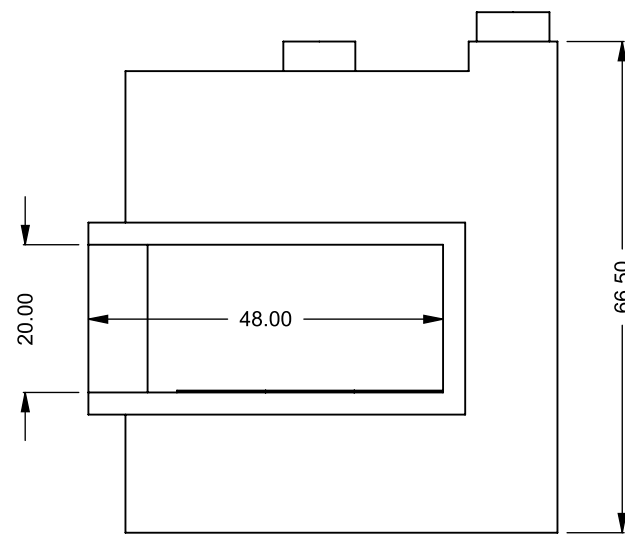

UNLESS OTHERWISE SPECIFIED

DIMENSIONS ARE IN INCHES
TOLERANCES: FRACTIONAL $\pm 1/8"$

DATE

15/10/2020

C420CL
COOL-Pack
One Side Right Intake

MONTIGO
the art of **fireplaces**
www.montigo.com

C420CL
 COOL-Pack
 Top One Side Right Intake