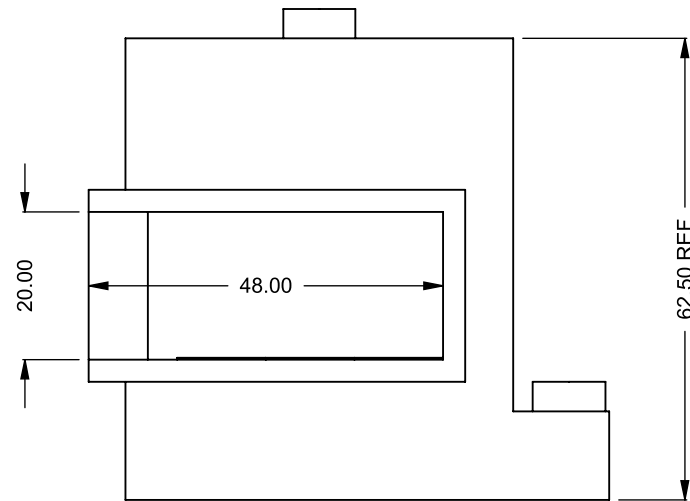

**PRELIMINARY
DRAWING ONLY**

EXAMPLE CONFIGURATION

MONTIGO COMMERCIAL FIREPLACES ARE CUSTOM BUILT FOR EACH PROJECT. THIS DRAWING IS FOR REFERENCE ONLY.

FLUE AND AIR INTAKE SIZES ARE SUBJECT TO CHANGE DEPENDING ON VENT RUN.

UNLESS OTHERWISE SPECIFIED

DIMENSIONS ARE IN INCHES
TOLERANCES: FRACTIONAL $\pm 1/8"$

DATE

15/10/2020

C420CL
COOL-Pack
One Side Right Intake

MONTIGO
the art of **fireplaces**
www.montigo.com