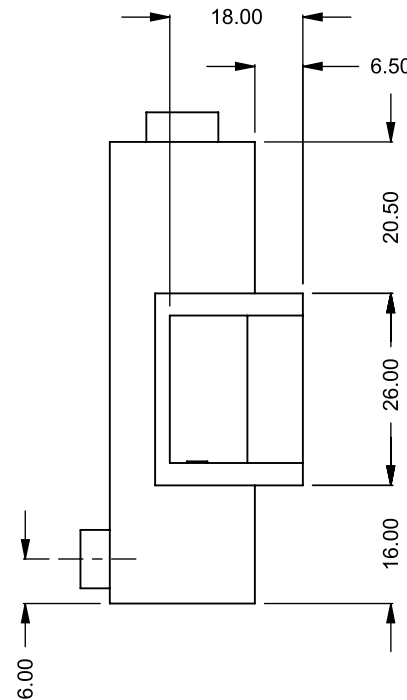

C420CL
COOL-Pack
Rear Intake

**PRELIMINARY
DRAWING ONLY**

EXAMPLE CONFIGURATION	UNLESS OTHERWISE SPECIFIED	DATE
MONTIGO COMMERCIAL FIREPLACES ARE CUSTOM BUILT FOR EACH PROJECT. THIS DRAWING IS FOR REFERENCE ONLY. FLUE AND AIR INTAKE SIZES ARE SUBJECT TO CHANGE DEPENDING ON VENT RUN.	DIMENSIONS ARE IN INCHES TOLERANCES: FRACTIONAL $\pm 1/8"$	15/10/2020

MONTIGO
the art of **fireplaces**
www.montigo.com