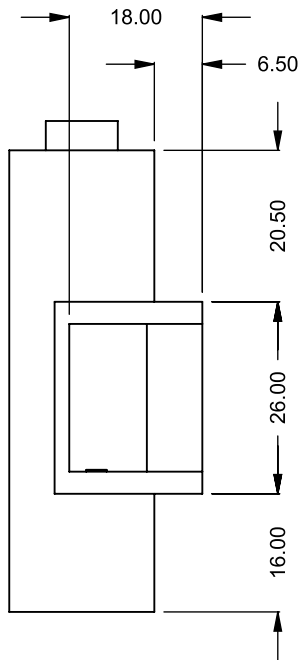

**PRELIMINARY
DRAWING ONLY**

EXAMPLE CONFIGURATION

MONTIGO COMMERCIAL FIREPLACES ARE CUSTOM BUILT FOR EACH PROJECT. THIS DRAWING IS FOR REFERENCE ONLY.

FLUE AND AIR INTAKE SIZES ARE SUBJECT TO CHANGE DEPENDING ON VENT RUN.

UNLESS OTHERWISE SPECIFIED

DIMENSIONS ARE IN INCHES
TOLERANCES: FRACTIONAL $\pm 1/8"$

DATE

15/10/2020

C420CL
COOL-Pack
One Side Right Intake

MONTIGO
the art of **fireplaces**
www.montigo.com