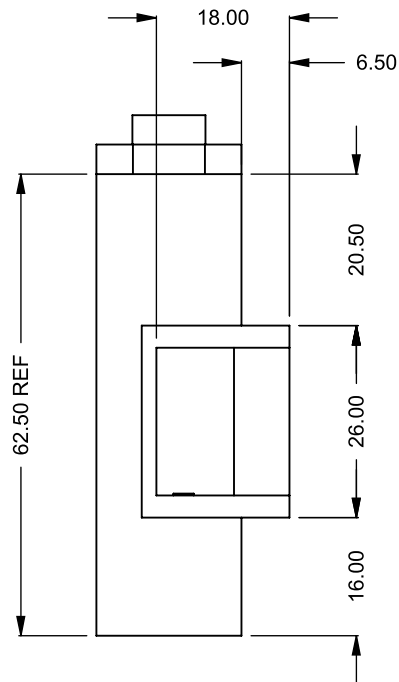

UNLESS OTHERWISE SPECIFIED

DIMENSIONS ARE IN INCHES
TOLERANCES: FRACTIONAL $\pm 1/8"$

DATE

15/10/2020

C420CL
COOL-Pack
One Side Right Intake

MONTIGO
the art of **fireplaces**
www.montigo.com

C420CL
 COOL-Pack
 Top One Side Right Intake