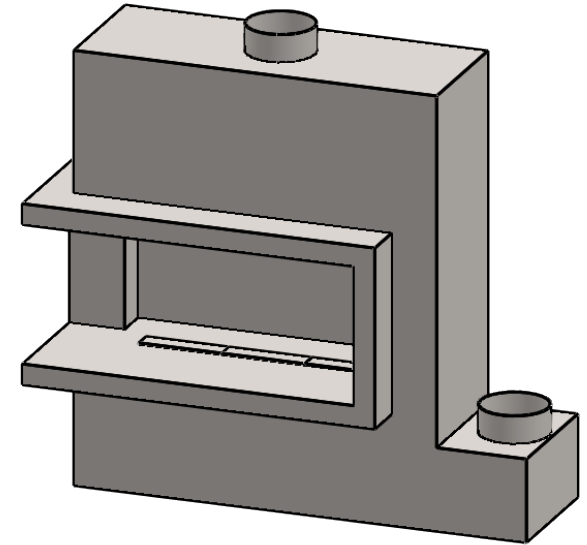

**PRELIMINARY
DRAWING ONLY**

EXAMPLE CONFIGURATION

MONTIGO COMMERCIAL FIREPLACES ARE CUSTOM BUILT FOR EACH PROJECT. THIS DRAWING IS FOR REFERENCE ONLY.

FLUE AND AIR INTAKE SIZES ARE SUBJECT TO CHANGE DEPENDING ON VENT RUN.

UNLESS OTHERWISE SPECIFIED

DIMENSIONS ARE IN INCHES
TOLERANCES: FRACTIONAL $\pm 1/8"$

DATE

15/10/2020

C420CL
COOL-Pack
One Side Right Intake

MONTIGO
the art of **fireplaces**
www.montigo.com