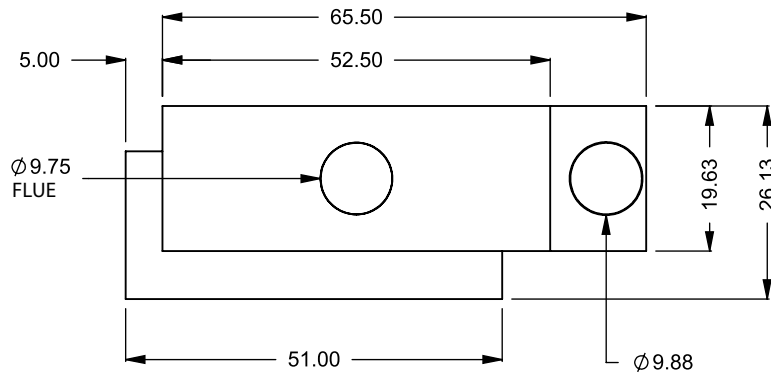

**PRELIMINARY
DRAWING ONLY**

EXAMPLE CONFIGURATION

MONTIGO COMMERCIAL FIREPLACES ARE CUSTOM BUILT FOR EACH PROJECT. THIS DRAWING IS FOR REFERENCE ONLY.

FLUE AND AIR INTAKE SIZES ARE SUBJECT TO CHANGE DEPENDING ON VENT RUN.

UNLESS OTHERWISE SPECIFIED

DIMENSIONS ARE IN INCHES
TOLERANCES: FRACTIONAL $\pm 1/8"$

DATE

15/10/2020

C420CL
COOL-Pack
One Side Right Intake

MONTIGO
the art of **fireplaces**
www.montigo.com