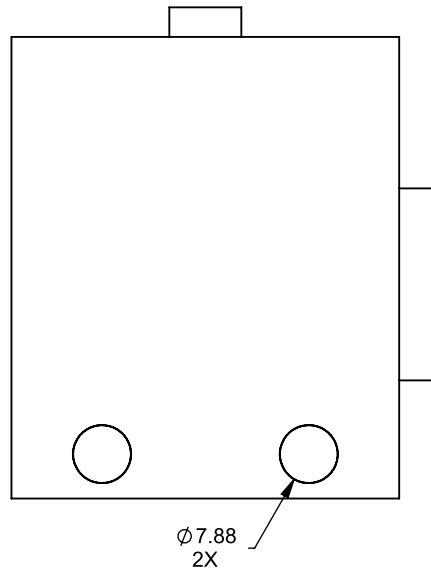

C420CL
COOL-Pack
Rear Intake

**PRELIMINARY
DRAWING ONLY**

EXAMPLE CONFIGURATION	UNLESS OTHERWISE SPECIFIED	DATE
MONTIGO COMMERCIAL FIREPLACES ARE CUSTOM BUILT FOR EACH PROJECT. THIS DRAWING IS FOR REFERENCE ONLY. FLUE AND AIR INTAKE SIZES ARE SUBJECT TO CHANGE DEPENDING ON VENT RUN.	DIMENSIONS ARE IN INCHES TOLERANCES: FRACTIONAL $\pm 1/8"$	15/10/2020

MONTIGO
the art of **fireplaces**
www.montigo.com