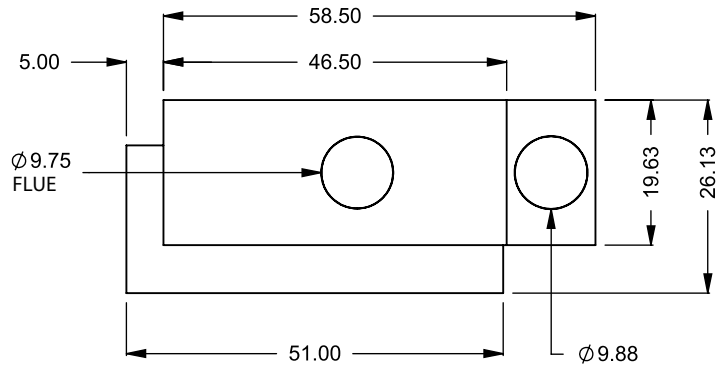

UNLESS OTHERWISE SPECIFIED

DIMENSIONS ARE IN INCHES
TOLERANCES: FRACTIONAL $\pm 1/8"$

DATE

15/10/2020

C420CL
COOL-Pack
One Side Right Intake

MONTIGO
the art of **fireplaces**
www.montigo.com

C420CL
 COOL-Pack
 Top One Side Right Intake