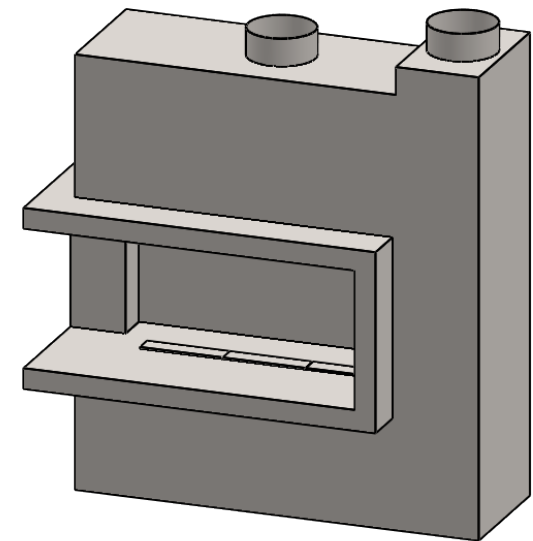

UNLESS OTHERWISE SPECIFIED

DIMENSIONS ARE IN INCHES
TOLERANCES: FRACTIONAL $\pm 1/8"$

DATE

15/10/2020

C420CL
COOL-Pack
One Side Right Intake

MONTIGO
the art of **fireplaces**
www.montigo.com

C420CL
 COOL-Pack
 Top One Side Right Intake