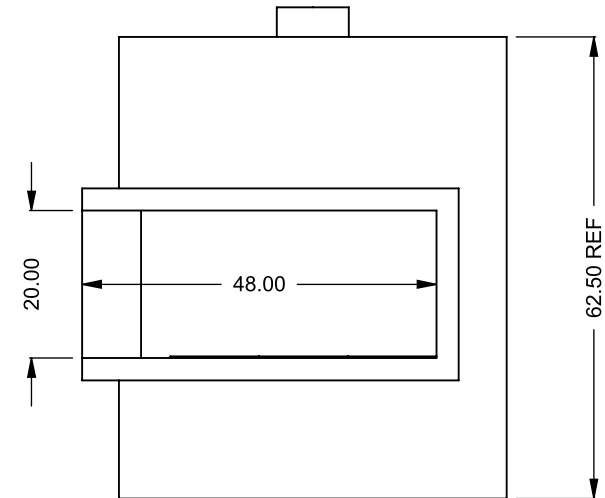

C420CL
COOL-Pack
Rear Intake

**PRELIMINARY
DRAWING ONLY**

EXAMPLE CONFIGURATION	UNLESS OTHERWISE SPECIFIED	DATE
MONTIGO COMMERCIAL FIREPLACES ARE CUSTOM BUILT FOR EACH PROJECT. THIS DRAWING IS FOR REFERENCE ONLY. FLUE AND AIR INTAKE SIZES ARE SUBJECT TO CHANGE DEPENDING ON VENT RUN.	DIMENSIONS ARE IN INCHES TOLERANCES: FRACTIONAL $\pm 1/8"$	15/10/2020

MONTIGO
the art of **fireplaces**
www.montigo.com