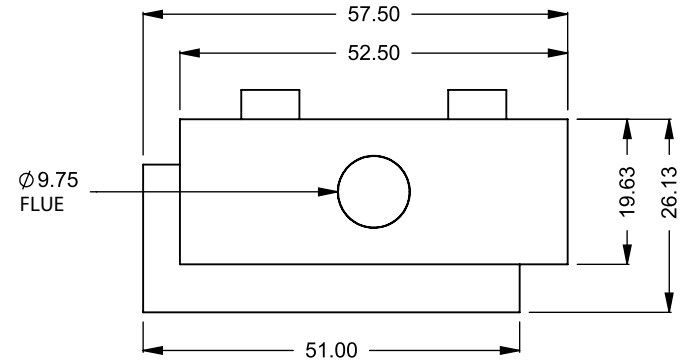

C420CL
COOL-Pack
Rear Intake

**PRELIMINARY
DRAWING ONLY**

EXAMPLE CONFIGURATION	UNLESS OTHERWISE SPECIFIED	DATE
MONTIGO COMMERCIAL FIREPLACES ARE CUSTOM BUILT FOR EACH PROJECT. THIS DRAWING IS FOR REFERENCE ONLY. FLUE AND AIR INTAKE SIZES ARE SUBJECT TO CHANGE DEPENDING ON VENT RUN.	DIMENSIONS ARE IN INCHES TOLERANCES: FRACTIONAL $\pm 1/8"$	15/10/2020

MONTIGO
the art of **fireplaces**
www.montigo.com