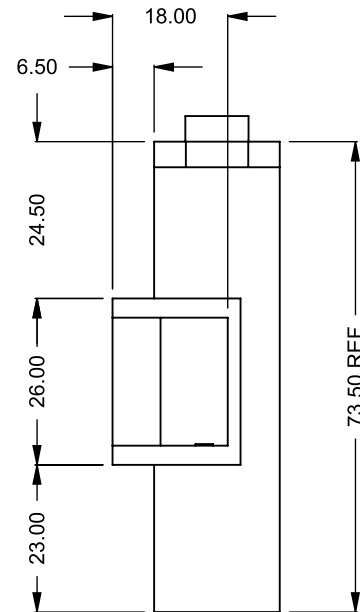

C420CR
Power COOL-Pack
Top One Side Left Intake

**PRELIMINARY
DRAWING ONLY**

EXAMPLE CONFIGURATION	UNLESS OTHERWISE SPECIFIED	DATE
MONTIGO COMMERCIAL FIREPLACES ARE CUSTOM BUILT FOR EACH PROJECT. THIS DRAWING IS FOR REFERENCE ONLY. FLUE AND AIR INTAKE SIZES ARE SUBJECT TO CHANGE DEPENDING ON VENT RUN.	DIMENSIONS ARE IN INCHES TOLERANCES: FRACTIONAL $\pm 1/8"$	15/10/2020

MONTIGO
the art of **fireplaces**
www.montigo.com