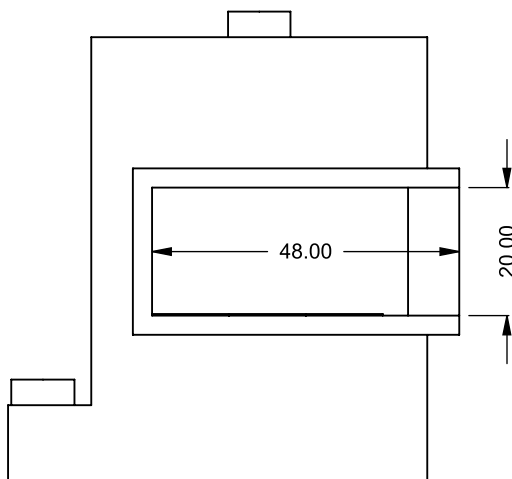

MONTIGO
the art of **fireplaces**
www.montigo.com

C420CR
 Power COOL-Pack
 One Side Left Intake

**PRELIMINARY
 DRAWING ONLY** 

EXAMPLE CONFIGURATION	UNLESS OTHERWISE SPECIFIED	DATE
MONTIGO COMMERCIAL FIREPLACES ARE CUSTOM BUILT FOR EACH PROJECT. THIS DRAWING IS FOR REFERENCE ONLY. FLUE AND AIR INTAKE SIZES ARE SUBJECT TO CHANGE DEPENDING ON VENT RUN.	DIMENSIONS ARE IN INCHES TOLERANCES: FRACTIONAL $\pm 1/8"$	15/10/2020