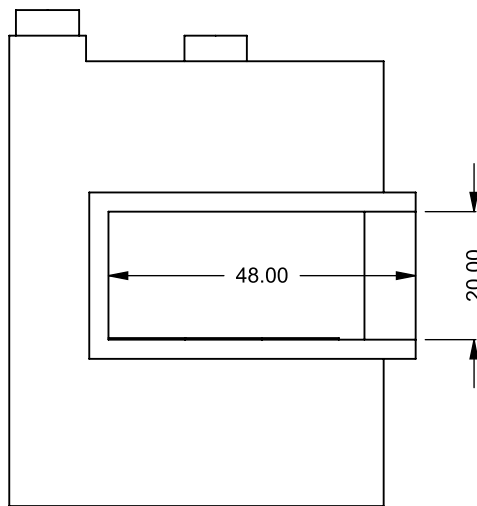

C420CR
Power COOL-Pack
Top One Side Left Intake

**PRELIMINARY
DRAWING ONLY**

EXAMPLE CONFIGURATION	UNLESS OTHERWISE SPECIFIED	DATE
MONTIGO COMMERCIAL FIREPLACES ARE CUSTOM BUILT FOR EACH PROJECT. THIS DRAWING IS FOR REFERENCE ONLY. FLUE AND AIR INTAKE SIZES ARE SUBJECT TO CHANGE DEPENDING ON VENT RUN.	DIMENSIONS ARE IN INCHES TOLERANCES: FRACTIONAL $\pm 1/8"$	15/10/2020

MONTIGO
the art of **fireplaces**
www.montigo.com