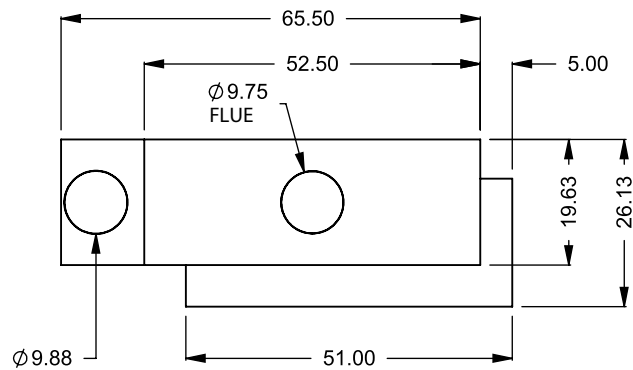

MONTIGO
the art of **fireplaces**
www.montigo.com

C420CR
 Power COOL-Pack
 One Side Left Intake

**PRELIMINARY
 DRAWING ONLY** 

EXAMPLE CONFIGURATION	UNLESS OTHERWISE SPECIFIED	DATE
MONTIGO COMMERCIAL FIREPLACES ARE CUSTOM BUILT FOR EACH PROJECT. THIS DRAWING IS FOR REFERENCE ONLY. FLUE AND AIR INTAKE SIZES ARE SUBJECT TO CHANGE DEPENDING ON VENT RUN.	DIMENSIONS ARE IN INCHES TOLERANCES: FRACTIONAL $\pm 1/8"$	15/10/2020