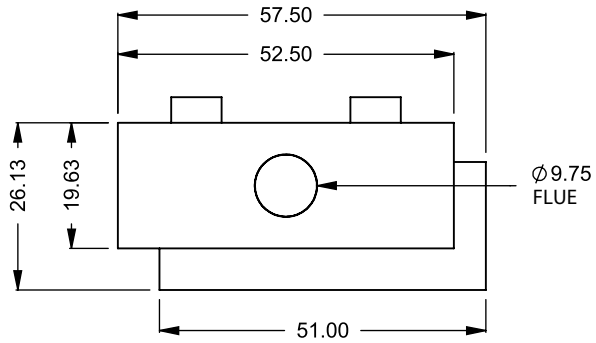

C420CR
Power COOL-Pack
Rear Intake

**PRELIMINARY
DRAWING ONLY**

EXAMPLE CONFIGURATION	UNLESS OTHERWISE SPECIFIED	DATE
MONTIGO COMMERCIAL FIREPLACES ARE CUSTOM BUILT FOR EACH PROJECT. THIS DRAWING IS FOR REFERENCE ONLY. FLUE AND AIR INTAKE SIZES ARE SUBJECT TO CHANGE DEPENDING ON VENT RUN.	DIMENSIONS ARE IN INCHES TOLERANCES: FRACTIONAL $\pm 1/8"$	15/10/2020

MONTIGO
the art of **fireplaces**
www.montigo.com