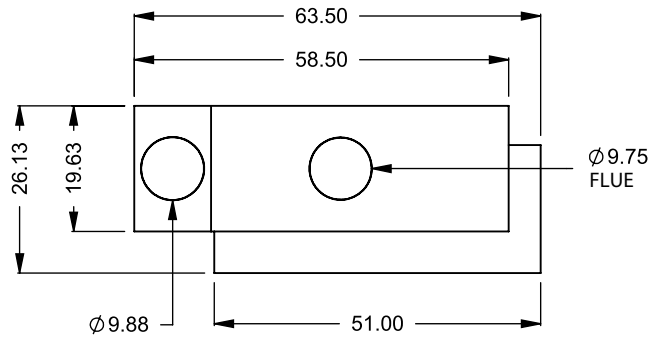

C420CR
Power COOL-Pack
Top One Side Left Intake

**PRELIMINARY
DRAWING ONLY**

EXAMPLE CONFIGURATION	UNLESS OTHERWISE SPECIFIED	DATE
MONTIGO COMMERCIAL FIREPLACES ARE CUSTOM BUILT FOR EACH PROJECT. THIS DRAWING IS FOR REFERENCE ONLY. FLUE AND AIR INTAKE SIZES ARE SUBJECT TO CHANGE DEPENDING ON VENT RUN.	DIMENSIONS ARE IN INCHES TOLERANCES: FRACTIONAL $\pm 1/8"$	15/10/2020

MONTIGO
the art of **fireplaces**
www.montigo.com