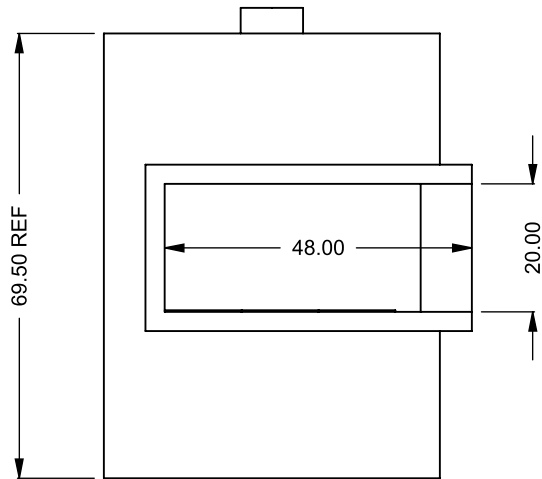

C420CR
Power COOL-Pack
Rear Intake

**PRELIMINARY
DRAWING ONLY**

EXAMPLE CONFIGURATION	UNLESS OTHERWISE SPECIFIED	DATE
MONTIGO COMMERCIAL FIREPLACES ARE CUSTOM BUILT FOR EACH PROJECT. THIS DRAWING IS FOR REFERENCE ONLY. FLUE AND AIR INTAKE SIZES ARE SUBJECT TO CHANGE DEPENDING ON VENT RUN.	DIMENSIONS ARE IN INCHES TOLERANCES: FRACTIONAL $\pm 1/8"$	15/10/2020

MONTIGO
the art of **fireplaces**
www.montigo.com