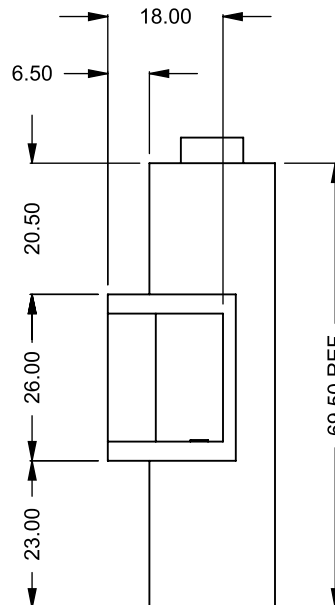

C420CR
Power COOL-Pack
One Side Left Intake

**PRELIMINARY
DRAWING ONLY**

EXAMPLE CONFIGURATION	UNLESS OTHERWISE SPECIFIED	DATE
MONTIGO COMMERCIAL FIREPLACES ARE CUSTOM BUILT FOR EACH PROJECT. THIS DRAWING IS FOR REFERENCE ONLY. FLUE AND AIR INTAKE SIZES ARE SUBJECT TO CHANGE DEPENDING ON VENT RUN.	DIMENSIONS ARE IN INCHES TOLERANCES: FRACTIONAL $\pm 1/8"$	15/10/2020

MONTIGO
the art of **fireplaces**
www.montigo.com