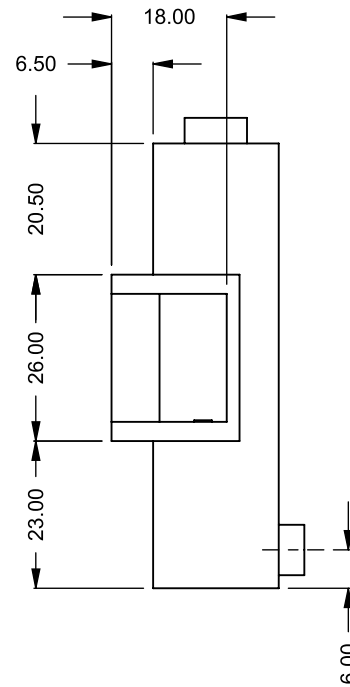

C420CR
Power COOL-Pack
Rear Intake

**PRELIMINARY
DRAWING ONLY**

EXAMPLE CONFIGURATION	UNLESS OTHERWISE SPECIFIED	DATE
MONTIGO COMMERCIAL FIREPLACES ARE CUSTOM BUILT FOR EACH PROJECT. THIS DRAWING IS FOR REFERENCE ONLY. FLUE AND AIR INTAKE SIZES ARE SUBJECT TO CHANGE DEPENDING ON VENT RUN.	DIMENSIONS ARE IN INCHES TOLERANCES: FRACTIONAL $\pm 1/8"$	15/10/2020

MONTIGO
the art of **fireplaces**
www.montigo.com