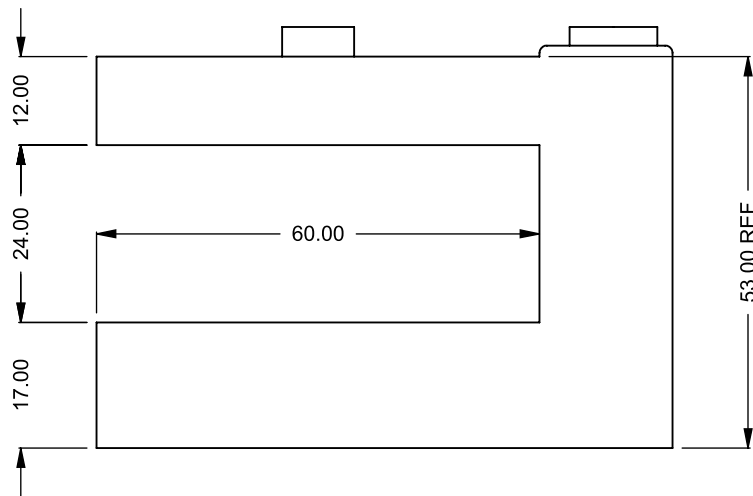

DIMENSIONS ARE IN INCHES
TOLERANCES: FRACTIONAL $\pm 1/8"$

DATE

15/10/2020

MONTIGO
the art of **fireplaces**
www.montigo.com

C520PFC
 Power COOL-Pack
24D Top Intake

**PRELIMINARY
 DRAWING ONLY** 

EXAMPLE CONFIGURATION	UNLESS OTHERWISE SPECIFIED	DATE
MONTIGO COMMERCIAL FIREPLACES ARE CUSTOM BUILT FOR EACH PROJECT. THIS DRAWING IS FOR REFERENCE ONLY. FLUE AND AIR INTAKE SIZES ARE SUBJECT TO CHANGE DEPENDING ON VENT RUN.	DIMENSIONS ARE IN INCHES TOLERANCES: FRACTIONAL $\pm 1/8"$	15/10/2020