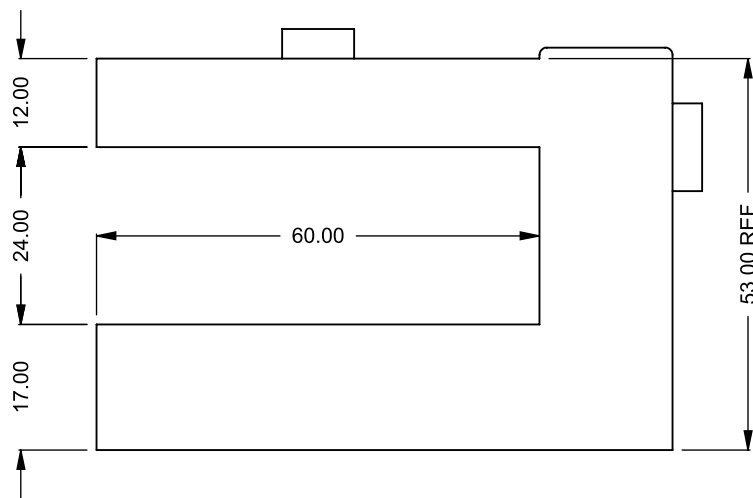

UNLESS OTHERWISE SPECIFIED

DIMENSIONS ARE IN INCHES
TOLERANCES: FRACTIONAL $\pm 1/8"$

DATE

15/10/2020

MONTIGO
the art of **fireplaces**

www.montigo.com

C520PFC
Power COOL-Pack
24D Rear Intake

**PRELIMINARY
DRAWING ONLY** 