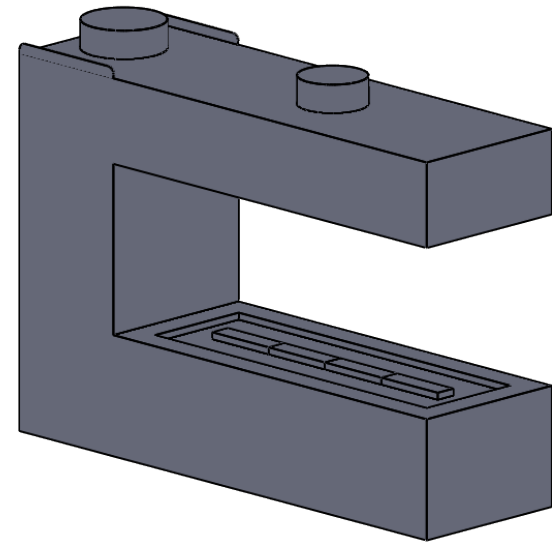

DIMENSIONS ARE IN INCHES
TOLERANCES: FRACTIONAL $\pm 1/8"$

DATE

15/10/2020

MONTIGO
the art of **fireplaces**
www.montigo.com

C520PFC
 Power COOL-Pack
24D Top Intake

**PRELIMINARY
 DRAWING ONLY** 

EXAMPLE CONFIGURATION	UNLESS OTHERWISE SPECIFIED	DATE
MONTIGO COMMERCIAL FIREPLACES ARE CUSTOM BUILT FOR EACH PROJECT. THIS DRAWING IS FOR REFERENCE ONLY. FLUE AND AIR INTAKE SIZES ARE SUBJECT TO CHANGE DEPENDING ON VENT RUN.	DIMENSIONS ARE IN INCHES TOLERANCES: FRACTIONAL $\pm 1/8"$	15/10/2020