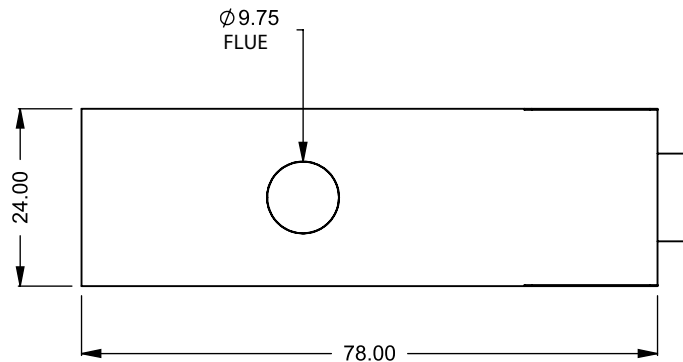

UNLESS OTHERWISE SPECIFIED

DIMENSIONS ARE IN INCHES
TOLERANCES: FRACTIONAL $\pm 1/8"$

DATE

15/10/2020

MONTIGO
the art of **fireplaces**

www.montigo.com

C520PFC
Power COOL-Pack
24D Rear Intake

**PRELIMINARY
DRAWING ONLY** 