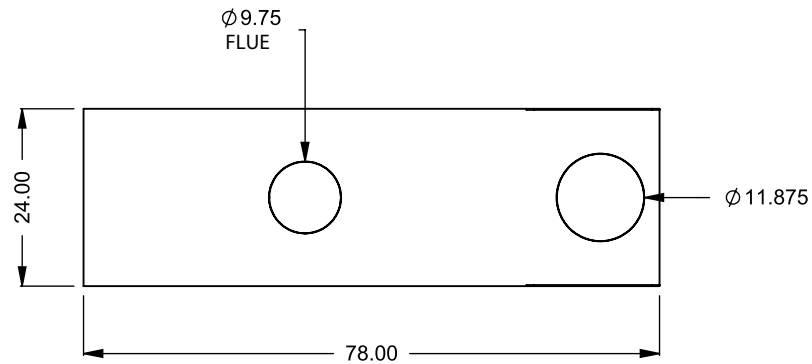

DIMENSIONS ARE IN INCHES
TOLERANCES: FRACTIONAL $\pm 1/8"$

DATE

15/10/2020

MONTIGO
the art of **fireplaces**
www.montigo.com

C520PFC
 Power COOL-Pack
24D Top Intake

**PRELIMINARY
 DRAWING ONLY** 

EXAMPLE CONFIGURATION	UNLESS OTHERWISE SPECIFIED	DATE
MONTIGO COMMERCIAL FIREPLACES ARE CUSTOM BUILT FOR EACH PROJECT. THIS DRAWING IS FOR REFERENCE ONLY. FLUE AND AIR INTAKE SIZES ARE SUBJECT TO CHANGE DEPENDING ON VENT RUN.	DIMENSIONS ARE IN INCHES TOLERANCES: FRACTIONAL $\pm 1/8"$	15/10/2020