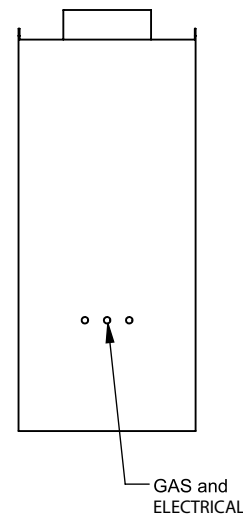

EXAMPLE CONFIGURATION

MONTIGO COMMERCIAL FIREPLACES ARE CUSTOM BUILT FOR EACH PROJECT. THIS DRAWING IS FOR REFERENCE ONLY.

FLUE AND AIR INTAKE SIZES ARE SUBJECT TO CHANGE DEPENDING ON VENT RUN.

UNLESS OTHERWISE SPECIFIED

DIMENSIONS ARE IN INCHES
TOLERANCES: FRACTIONAL $\pm 1/8"$

DATE

15/10/2020

MONTIGO
the art of **fireplaces**
www.montigo.com

C520PFC
 Power COOL-Pack
24D Top Intake

**PRELIMINARY
 DRAWING ONLY** 

EXAMPLE CONFIGURATION	UNLESS OTHERWISE SPECIFIED	DATE
MONTIGO COMMERCIAL FIREPLACES ARE CUSTOM BUILT FOR EACH PROJECT. THIS DRAWING IS FOR REFERENCE ONLY. FLUE AND AIR INTAKE SIZES ARE SUBJECT TO CHANGE DEPENDING ON VENT RUN.	DIMENSIONS ARE IN INCHES TOLERANCES: FRACTIONAL $\pm 1/8"$	15/10/2020