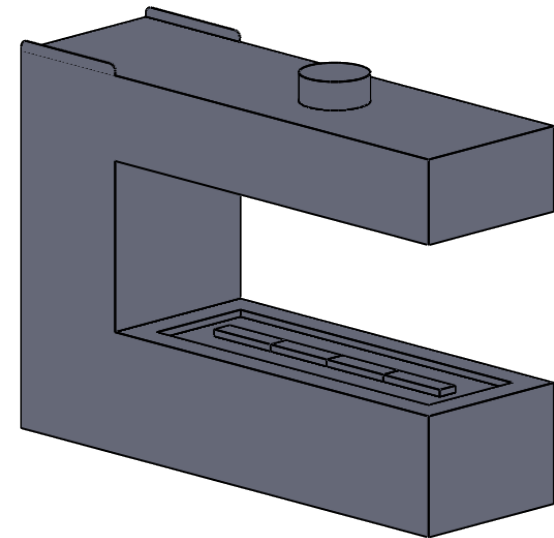

C520PFC
Power COOL-Pack
24D Bottom Intake

**PRELIMINARY
DRAWING ONLY** 

EXAMPLE CONFIGURATION

MONTIGO COMMERCIAL FIREPLACES ARE CUSTOM BUILT FOR EACH PROJECT. THIS DRAWING IS FOR REFERENCE ONLY.

FLUE AND AIR INTAKE SIZES ARE SUBJECT TO CHANGE DEPENDING ON VENT RUN.

UNLESS OTHERWISE SPECIFIED

DIMENSIONS ARE IN INCHES
TOLERANCES: FRACTIONAL $\pm 1/8"$

DATE

15/10/2020

MONTIGO
the art of **fireplaces**

www.montigo.com

C520PFC
Power COOL-Pack
24D Rear Intake

**PRELIMINARY
DRAWING ONLY** 