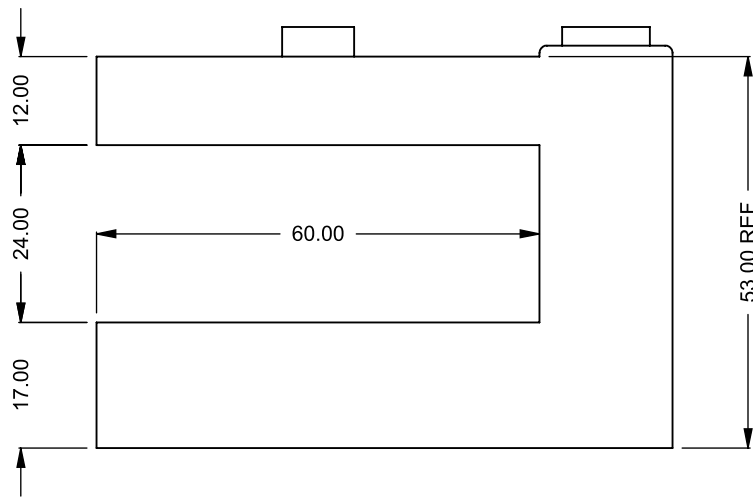

C520PFC
Power COOL-Pack
30D Top Intake

**PRELIMINARY
DRAWING ONLY**

EXAMPLE CONFIGURATION	UNLESS OTHERWISE SPECIFIED	DATE
MONTIGO COMMERCIAL FIREPLACES ARE CUSTOM BUILT FOR EACH PROJECT. THIS DRAWING IS FOR REFERENCE ONLY. FLUE AND AIR INTAKE SIZES ARE SUBJECT TO CHANGE DEPENDING ON VENT RUN.	DIMENSIONS ARE IN INCHES TOLERANCES: FRACTIONAL $\pm 1/8"$	15/10/2020

MONTIGO
the art of **fireplaces**
www.montigo.com