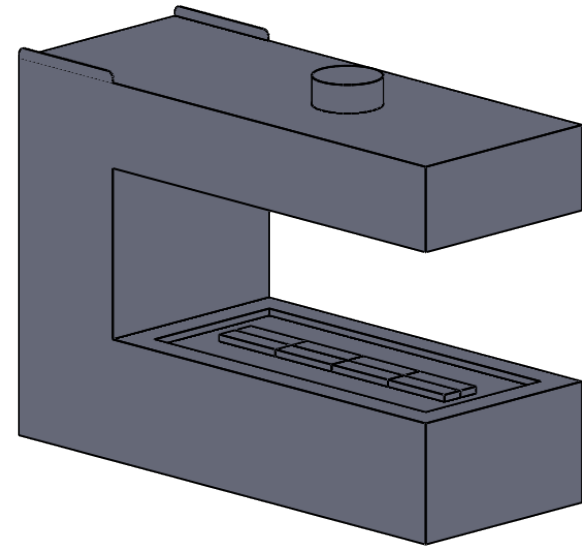

C520PFC
 Power COOL-Pack
30D Bottom Intake

**PRELIMINARY
 DRAWING ONLY**

EXAMPLE CONFIGURATION	UNLESS OTHERWISE SPECIFIED	DATE
MONTIGO COMMERCIAL FIREPLACES ARE CUSTOM BUILT FOR EACH PROJECT. THIS DRAWING IS FOR REFERENCE ONLY. FLUE AND AIR INTAKE SIZES ARE SUBJECT TO CHANGE DEPENDING ON VENT RUN.	DIMENSIONS ARE IN INCHES TOLERANCES: FRACTIONAL ± 1/8"	15/10/2020

MONTIGO
 the art of **fireplaces**
 www.montigo.com

C520PFC
 Power COOL-Pack
30D Rear Intake

**PRELIMINARY
 DRAWING ONLY** 

EXAMPLE CONFIGURATION	UNLESS OTHERWISE SPECIFIED	DATE
MONTIGO COMMERCIAL FIREPLACES ARE CUSTOM BUILT FOR EACH PROJECT. THIS DRAWING IS FOR REFERENCE ONLY. FLUE AND AIR INTAKE SIZES ARE SUBJECT TO CHANGE DEPENDING ON VENT RUN.	DIMENSIONS ARE IN INCHES TOLERANCES: FRACTIONAL $\pm 1/8"$	15/10/2020

MONTIGO
 the art of **fireplaces**
 www.montigo.com

C520PFC
 Power COOL-Pack
30D Top Intake

**PRELIMINARY
 DRAWING ONLY** 

EXAMPLE CONFIGURATION	UNLESS OTHERWISE SPECIFIED	DATE
MONTIGO COMMERCIAL FIREPLACES ARE CUSTOM BUILT FOR EACH PROJECT. THIS DRAWING IS FOR REFERENCE ONLY. FLUE AND AIR INTAKE SIZES ARE SUBJECT TO CHANGE DEPENDING ON VENT RUN.	DIMENSIONS ARE IN INCHES TOLERANCES: FRACTIONAL $\pm 1/8"$	15/10/2020