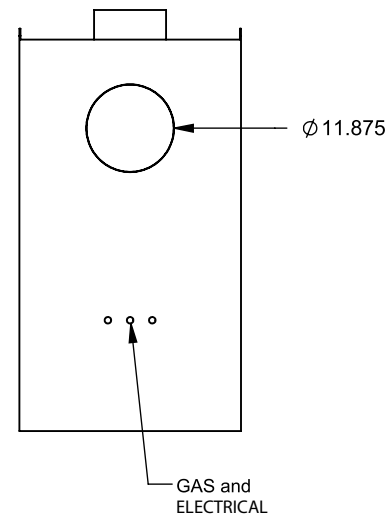

C520PFC
Power COOL-Pack
30D Rear Intake

**PRELIMINARY
DRAWING ONLY**

EXAMPLE CONFIGURATION	UNLESS OTHERWISE SPECIFIED	DATE
MONTIGO COMMERCIAL FIREPLACES ARE CUSTOM BUILT FOR EACH PROJECT. THIS DRAWING IS FOR REFERENCE ONLY. FLUE AND AIR INTAKE SIZES ARE SUBJECT TO CHANGE DEPENDING ON VENT RUN.	DIMENSIONS ARE IN INCHES TOLERANCES: FRACTIONAL $\pm 1/8"$	15/10/2020

MONTIGO
the art of **fireplaces**
www.montigo.com