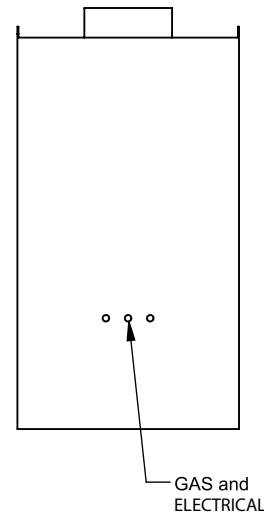

C520PFC
Power COOL-Pack
30D Top Intake

**PRELIMINARY
DRAWING ONLY**

EXAMPLE CONFIGURATION	UNLESS OTHERWISE SPECIFIED	DATE
MONTIGO COMMERCIAL FIREPLACES ARE CUSTOM BUILT FOR EACH PROJECT. THIS DRAWING IS FOR REFERENCE ONLY. FLUE AND AIR INTAKE SIZES ARE SUBJECT TO CHANGE DEPENDING ON VENT RUN.	DIMENSIONS ARE IN INCHES TOLERANCES: FRACTIONAL $\pm 1/8"$	15/10/2020

MONTIGO
the art of **fireplaces**
www.montigo.com