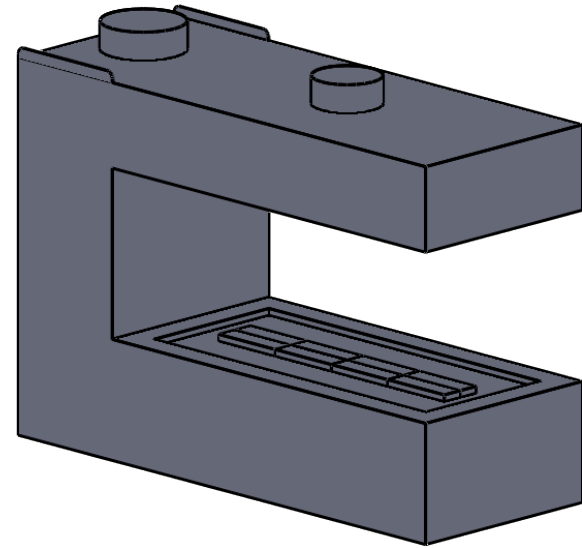

C520PFC
Power COOL-Pack
30D Top Intake

**PRELIMINARY
DRAWING ONLY**

EXAMPLE CONFIGURATION	UNLESS OTHERWISE SPECIFIED	DATE
MONTIGO COMMERCIAL FIREPLACES ARE CUSTOM BUILT FOR EACH PROJECT. THIS DRAWING IS FOR REFERENCE ONLY. FLUE AND AIR INTAKE SIZES ARE SUBJECT TO CHANGE DEPENDING ON VENT RUN.	DIMENSIONS ARE IN INCHES TOLERANCES: FRACTIONAL $\pm 1/8"$	15/10/2020

MONTIGO
the art of **fireplaces**
www.montigo.com