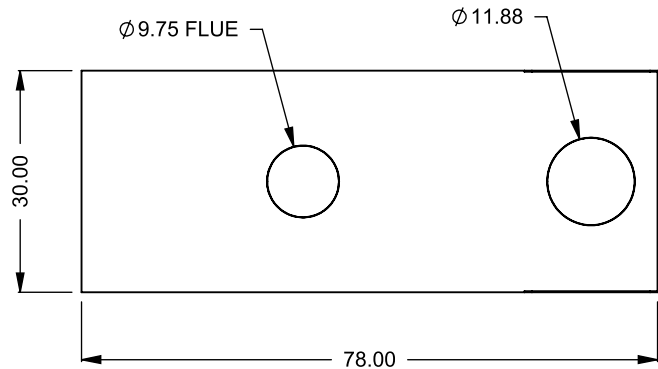

C520PFC
Power COOL-Pack
30D Top Intake

**PRELIMINARY
DRAWING ONLY**

EXAMPLE CONFIGURATION	UNLESS OTHERWISE SPECIFIED	DATE
MONTIGO COMMERCIAL FIREPLACES ARE CUSTOM BUILT FOR EACH PROJECT. THIS DRAWING IS FOR REFERENCE ONLY. FLUE AND AIR INTAKE SIZES ARE SUBJECT TO CHANGE DEPENDING ON VENT RUN.	DIMENSIONS ARE IN INCHES TOLERANCES: FRACTIONAL $\pm 1/8"$	15/10/2020

MONTIGO
the art of **fireplaces**
www.montigo.com