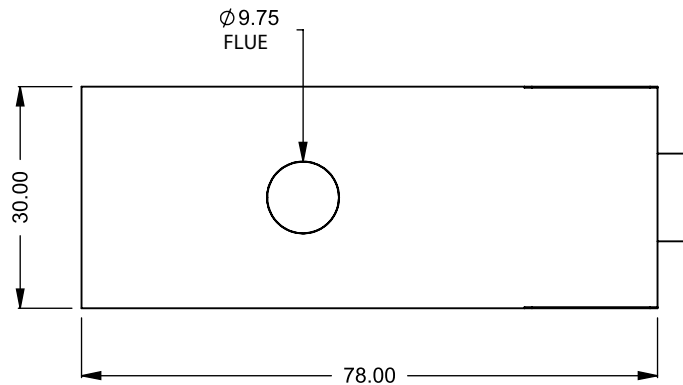

C520PFC
Power COOL-Pack
30D Rear Intake

**PRELIMINARY
DRAWING ONLY**

EXAMPLE CONFIGURATION	UNLESS OTHERWISE SPECIFIED	DATE
MONTIGO COMMERCIAL FIREPLACES ARE CUSTOM BUILT FOR EACH PROJECT. THIS DRAWING IS FOR REFERENCE ONLY. FLUE AND AIR INTAKE SIZES ARE SUBJECT TO CHANGE DEPENDING ON VENT RUN.	DIMENSIONS ARE IN INCHES TOLERANCES: FRACTIONAL $\pm 1/8"$	15/10/2020

MONTIGO
the art of **fireplaces**
www.montigo.com