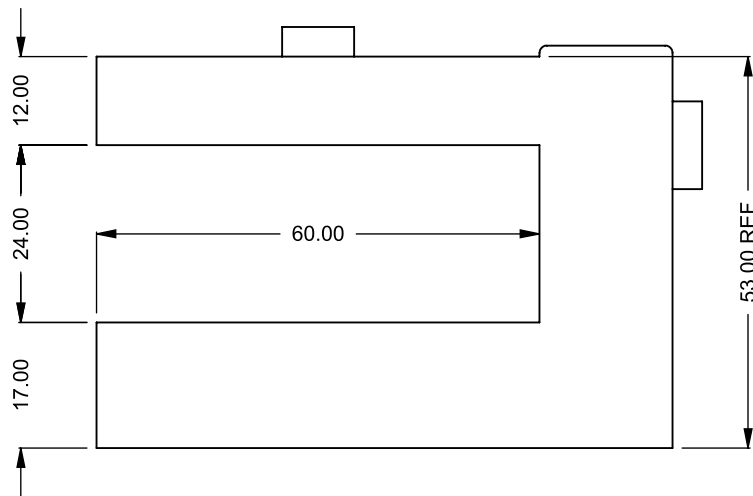

C520PFC
Power COOL-Pack
30D Rear Intake

**PRELIMINARY
DRAWING ONLY**

EXAMPLE CONFIGURATION	UNLESS OTHERWISE SPECIFIED	DATE
MONTIGO COMMERCIAL FIREPLACES ARE CUSTOM BUILT FOR EACH PROJECT. THIS DRAWING IS FOR REFERENCE ONLY. FLUE AND AIR INTAKE SIZES ARE SUBJECT TO CHANGE DEPENDING ON VENT RUN.	DIMENSIONS ARE IN INCHES TOLERANCES: FRACTIONAL $\pm 1/8"$	15/10/2020

MONTIGO
the art of **fireplaces**
www.montigo.com