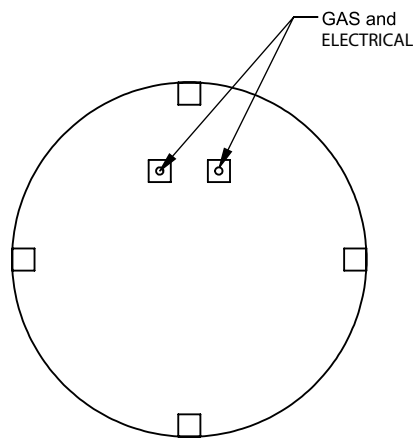

CR436
Power COOL-Pack
Bottom Intake

**PRELIMINARY
DRAWING ONLY**

EXAMPLE CONFIGURATION	UNLESS OTHERWISE SPECIFIED	DATE
MONTIGO COMMERCIAL FIREPLACES ARE CUSTOM BUILT FOR EACH PROJECT. THIS DRAWING IS FOR REFERENCE ONLY. FLUE AND AIR INTAKE SIZES ARE SUBJECT TO CHANGE DEPENDING ON VENT RUN.	DIMENSIONS ARE IN INCHES TOLERANCES: FRACTIONAL $\pm 1/8"$	28/08/2020

MONTIGO
the art of **fireplaces**
www.montigo.com