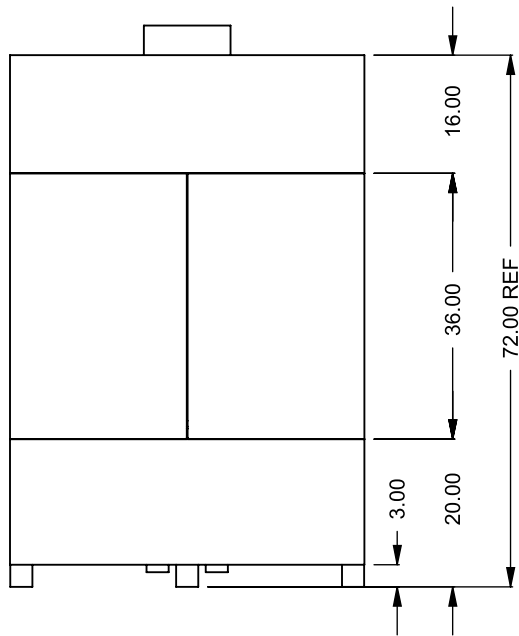

CR436
Power COOL-Pack
Bottom Intake

**PRELIMINARY
DRAWING ONLY**

EXAMPLE CONFIGURATION	UNLESS OTHERWISE SPECIFIED	DATE
MONTIGO COMMERCIAL FIREPLACES ARE CUSTOM BUILT FOR EACH PROJECT. THIS DRAWING IS FOR REFERENCE ONLY. FLUE AND AIR INTAKE SIZES ARE SUBJECT TO CHANGE DEPENDING ON VENT RUN.	DIMENSIONS ARE IN INCHES TOLERANCES: FRACTIONAL $\pm 1/8"$	28/08/2020

MONTIGO
the art of **fireplaces**
www.montigo.com