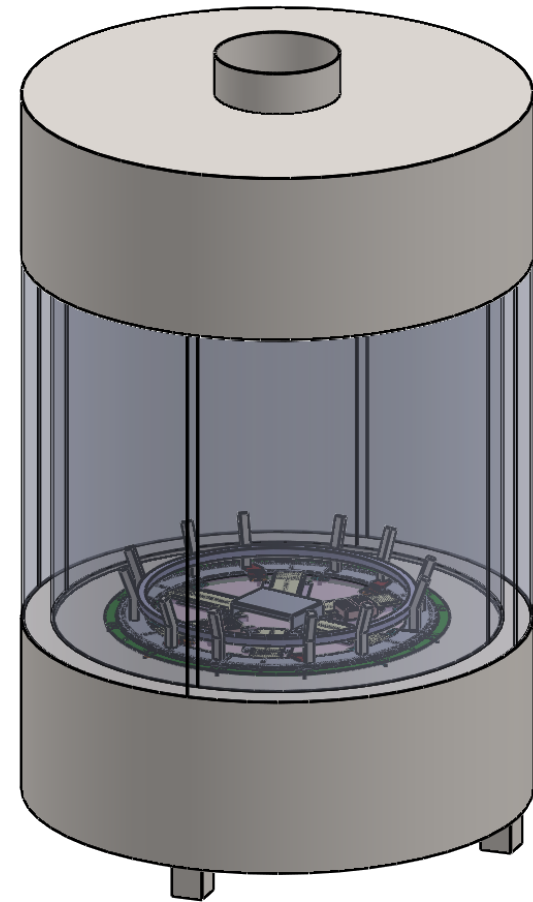

**CR430**  
Power COOL-Pack  
**Bottom Intake**

**PRELIMINARY  
DRAWING ONLY** 

EXAMPLE CONFIGURATION	UNLESS OTHERWISE SPECIFIED	DATE
<p>MONTIGO COMMERCIAL FIREPLACES ARE CUSTOM BUILT FOR EACH PROJECT. THIS DRAWING IS FOR REFERENCE ONLY.</p> <p>FLUE AND AIR INTAKE SIZES ARE SUBJECT TO CHANGE DEPENDING ON VENT RUN.</p>	<p>DIMENSIONS ARE IN INCHES TOLERANCES: FRACTIONAL <math>\pm 1/8"</math></p>	<p>28/08/2020</p>

**MONTIGO**  
the art of **fireplaces**  
[www.montigo.com](http://www.montigo.com)

**CR436**  
Power COOL-Pack  
**Bottom Intake**

**PRELIMINARY  
DRAWING ONLY** 

EXAMPLE CONFIGURATION	UNLESS OTHERWISE SPECIFIED	DATE
<p>MONTIGO COMMERCIAL FIREPLACES ARE CUSTOM BUILT FOR EACH PROJECT. THIS DRAWING IS FOR REFERENCE ONLY.</p> <p>FLUE AND AIR INTAKE SIZES ARE SUBJECT TO CHANGE DEPENDING ON VENT RUN.</p>	<p>DIMENSIONS ARE IN INCHES TOLERANCES: FRACTIONAL <math>\pm 1/8"</math></p>	<p>28/08/2020</p>