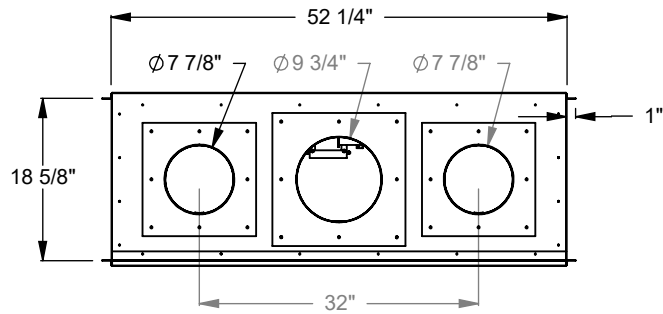

PC460
Prodigy Single Sided
COOL-Pack Top Intake

NOTE	UNLESS OTHERWISE SPECIFIED	DATE
PRODIGY SERIES UNITS ARE EQUIPPED WITH MULTI-COLOR LED UPLIGHTING.	DIMENSIONS ARE IN INCHES TOLERANCES: FRACTIONAL $\pm 1/8"$	01/29/2021

MONTIGO
the art of fireplaces
www.montigo.com