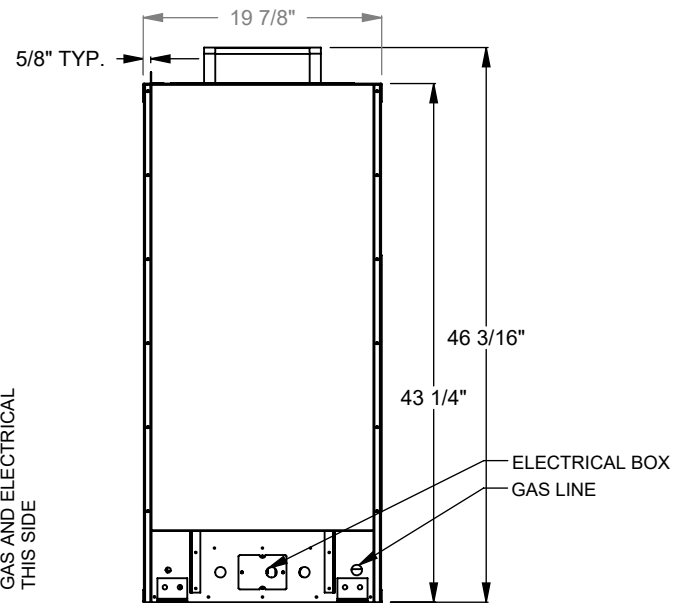

**PC412**  
 Prodigy Single Sided  
 COOL-Pack Top Intake

NOTE	UNLESS OTHERWISE SPECIFIED	DATE
PRODIGY SERIES UNITS ARE EQUIPPED WITH MULTI-COLOR LED UPLIGHTING.	DIMENSIONS ARE IN INCHES TOLERANCES: FRACTIONAL $\pm 1/8"$	01/29/2021

**MONTIGO**  
 the art of fireplaces  
 www.montigo.com

**PC420**  
 Prodigy Single Sided  
 COOL-Pack Top Intake

NOTE	UNLESS OTHERWISE SPECIFIED	DATE
PRODIGY SERIES UNITS ARE EQUIPPED WITH MULTI-COLOR LED UPLIGHTING.	DIMENSIONS ARE IN INCHES TOLERANCES: FRACTIONAL $\pm 1/8"$	01/29/2021

**MONTIGO**  
 the art of fireplaces  
 www.montigo.com

**PC430**  
 Prodigy Single Sided  
 COOL-Pack Top Intake

NOTE	UNLESS OTHERWISE SPECIFIED	DATE
PRODIGY SERIES UNITS ARE EQUIPPED WITH MULTI-COLOR LED UPLIGHTING.	DIMENSIONS ARE IN INCHES TOLERANCES: FRACTIONAL $\pm 1/8''$	01/29/2021