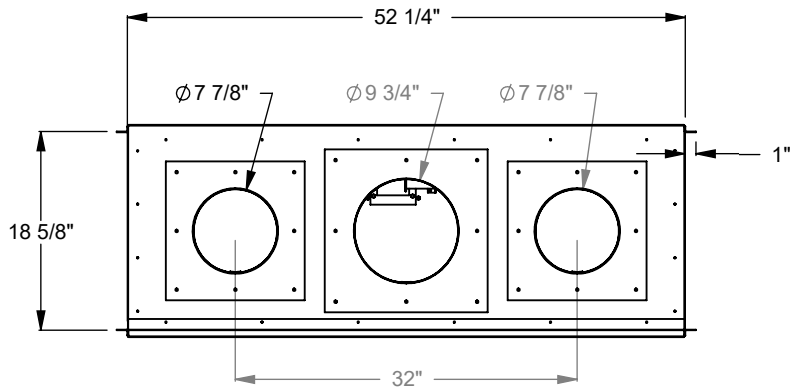

PC430
Prodigy Single Sided
COOL-Pack Top Intake

NOTE	UNLESS OTHERWISE SPECIFIED	DATE
PRODIGY SERIES UNITS ARE EQUIPPED WITH MULTI-COLOR LED UPLIGHTING.	DIMENSIONS ARE IN INCHES TOLERANCES: FRACTIONAL $\pm 1/8''$	01/29/2021

MONTIGO
the art of fireplaces
www.montigo.com