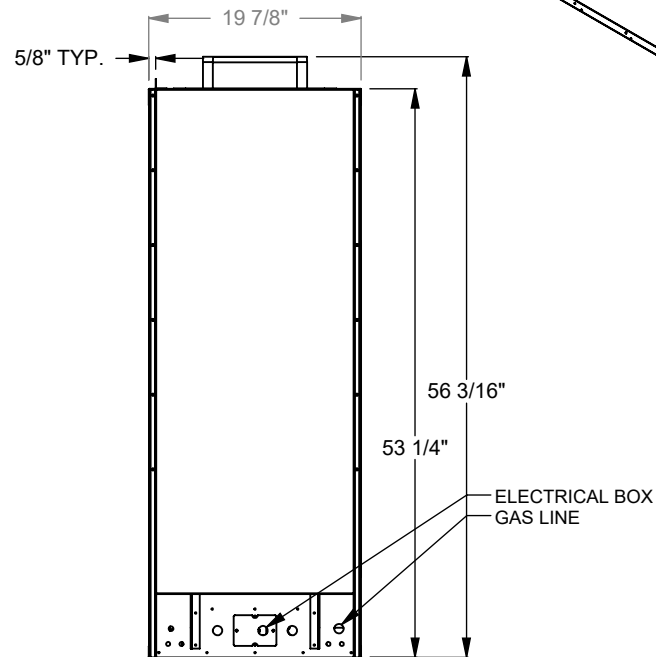

**PC412**  
 Prodigy Single Sided  
 COOL-Pack Top Intake

NOTE	UNLESS OTHERWISE SPECIFIED	DATE
PRODIGY SERIES UNITS ARE EQUIPPED WITH MULTI-COLOR LED UPLIGHTING.	DIMENSIONS ARE IN INCHES TOLERANCES: FRACTIONAL $\pm 1/8"$	01/29/2021

**MONTIGO**  
 the art of fireplaces  
 www.montigo.com

**PC420**  
 Prodigy Single Sided  
 COOL-Pack Top Intake

NOTE	UNLESS OTHERWISE SPECIFIED	DATE
PRODIGY SERIES UNITS ARE EQUIPPED WITH MULTI-COLOR LED UPLIGHTING.	DIMENSIONS ARE IN INCHES TOLERANCES: FRACTIONAL $\pm 1/8"$	01/29/2021

**MONTIGO**  
 the art of fireplaces  
 www.montigo.com

**PC430**  
 Prodigy Single Sided  
 COOL-Pack Top Intake

NOTE	UNLESS OTHERWISE SPECIFIED	DATE
PRODIGY SERIES UNITS ARE EQUIPPED WITH MULTI-COLOR LED UPLIGHTING.	DIMENSIONS ARE IN INCHES TOLERANCES: FRACTIONAL $\pm 1/8''$	01/29/2021