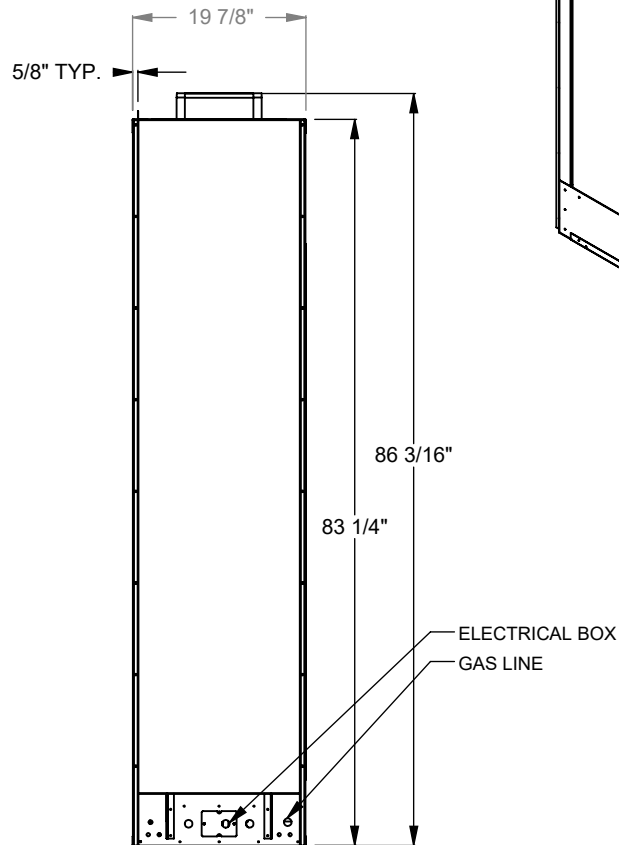

PC460
Prodigy Single Sided
COOL-Pack Top Intake

NOTE	UNLESS OTHERWISE SPECIFIED	DATE
PRODIGY SERIES UNITS ARE EQUIPPED WITH MULTI-COLOR LED UPLIGHTING.	DIMENSIONS ARE IN INCHES TOLERANCES: FRACTIONAL $\pm 1/8"$	01/29/2021

MONTIGO
the art of fireplaces
www.montigo.com