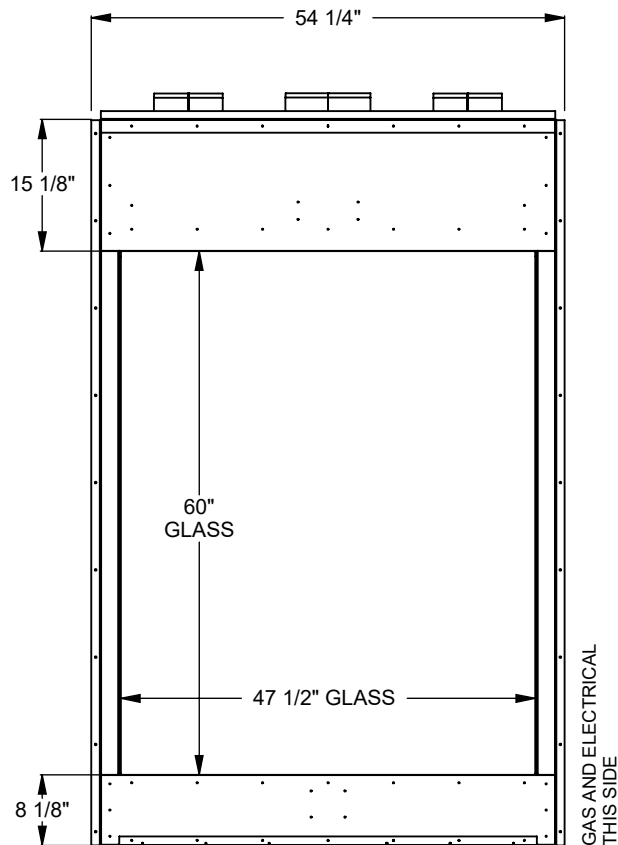

PC460
Prodigy Single Sided
COOL-Pack Top Intake

NOTE	UNLESS OTHERWISE SPECIFIED	DATE
PRODIGY SERIES UNITS ARE EQUIPPED WITH MULTI-COLOR LED UPLIGHTING.	DIMENSIONS ARE IN INCHES TOLERANCES: FRACTIONAL $\pm 1/8"$	01/29/2021

MONTIGO
the art of fireplaces
www.montigo.com