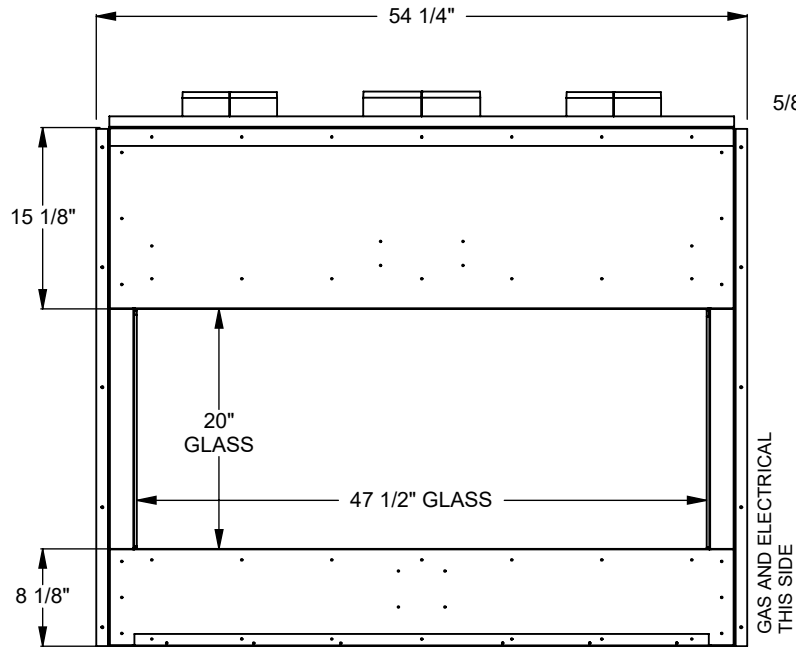

**PC412**  
 Prodigy Single Sided  
 COOL-Pack Top Intake

NOTE	UNLESS OTHERWISE SPECIFIED	DATE
PRODIGY SERIES UNITS ARE EQUIPPED WITH MULTI-COLOR LED UPLIGHTING.	DIMENSIONS ARE IN INCHES TOLERANCES: FRACTIONAL $\pm 1/8"$	01/29/2021

**MONTIGO**  
 the art of fireplaces  
 www.montigo.com

**PC420**  
 Prodigy Single Sided  
 COOL-Pack Top Intake

NOTE	UNLESS OTHERWISE SPECIFIED	DATE
PRODIGY SERIES UNITS ARE EQUIPPED WITH MULTI-COLOR LED UPLIGHTING.	DIMENSIONS ARE IN INCHES TOLERANCES: FRACTIONAL $\pm 1/8"$	01/29/2021

**MONTIGO**  
 the art of fireplaces  
 www.montigo.com

**PC430**  
 Prodigy Single Sided  
 COOL-Pack Top Intake

NOTE	UNLESS OTHERWISE SPECIFIED	DATE
PRODIGY SERIES UNITS ARE EQUIPPED WITH MULTI-COLOR LED UPLIGHTING.	DIMENSIONS ARE IN INCHES TOLERANCES: FRACTIONAL $\pm 1/8''$	01/29/2021