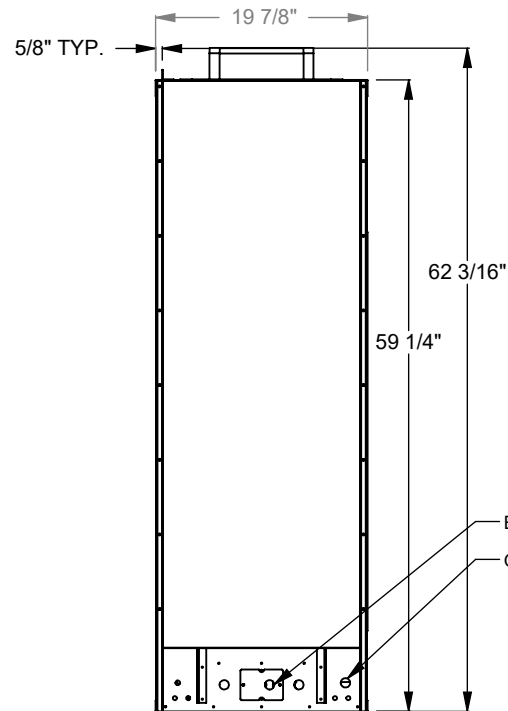

PC436
Prodigy Single Sided
COOL-Pack Top Intake

NOTE	UNLESS OTHERWISE SPECIFIED	DATE
PRODIGY SERIES UNITS ARE EQUIPPED WITH MULTI-COLOR LED UPLIGHTING.	DIMENSIONS ARE IN INCHES TOLERANCES: FRACTIONAL $\pm 1/8"$	01/29/2021

MONTIGO
the art of fireplaces
www.montigo.com