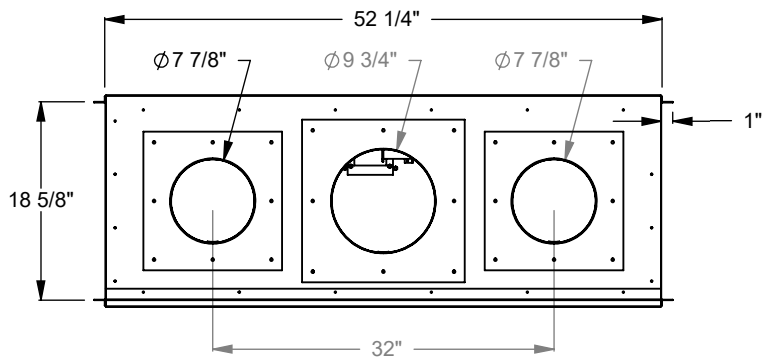

PC436
Prodigy Single Sided
COOL-Pack Top Intake

NOTE	UNLESS OTHERWISE SPECIFIED	DATE
PRODIGY SERIES UNITS ARE EQUIPPED WITH MULTI-COLOR LED UPLIGHTING.	DIMENSIONS ARE IN INCHES TOLERANCES: FRACTIONAL $\pm 1/8"$	01/29/2021

MONTIGO
the art of fireplaces
www.montigo.com