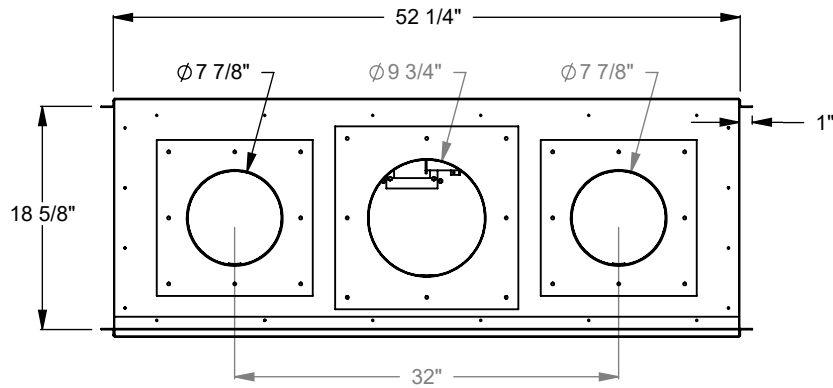

**PC412**  
 Prodigy Single Sided  
 COOL-Pack Top Intake

NOTE	UNLESS OTHERWISE SPECIFIED	DATE
PRODIGY SERIES UNITS ARE EQUIPPED WITH MULTI-COLOR LED UPLIGHTING.	DIMENSIONS ARE IN INCHES TOLERANCES: FRACTIONAL $\pm 1/8"$	01/29/2021

**MONTIGO**  
 the art of fireplaces  
 www.montigo.com

**PC420**  
 Prodigy Single Sided  
 COOL-Pack Top Intake

NOTE	UNLESS OTHERWISE SPECIFIED	DATE
PRODIGY SERIES UNITS ARE EQUIPPED WITH MULTI-COLOR LED UPLIGHTING.	DIMENSIONS ARE IN INCHES TOLERANCES: FRACTIONAL $\pm 1/8"$	01/29/2021

**MONTIGO**  
 the art of fireplaces  
 www.montigo.com

**PC430**  
 Prodigy Single Sided  
 COOL-Pack Top Intake

NOTE	UNLESS OTHERWISE SPECIFIED	DATE
PRODIGY SERIES UNITS ARE EQUIPPED WITH MULTI-COLOR LED UPLIGHTING.	DIMENSIONS ARE IN INCHES TOLERANCES: FRACTIONAL $\pm 1/8''$	01/29/2021