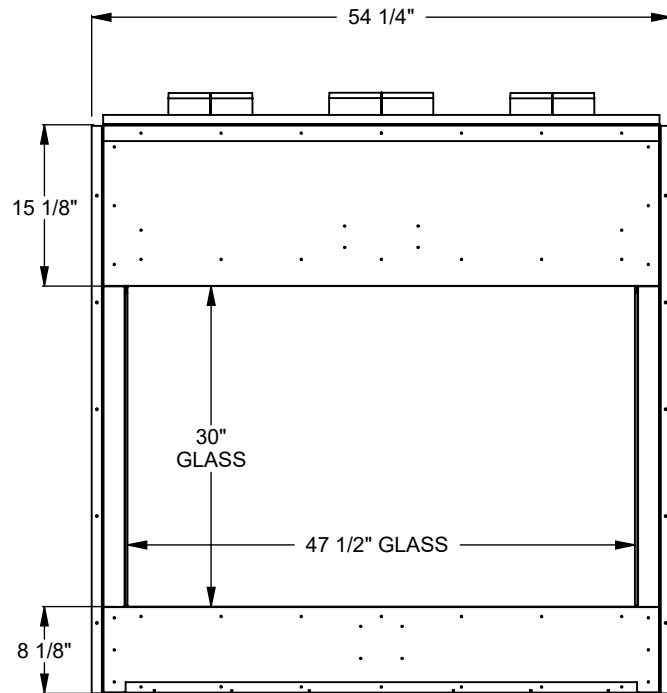

**PC412**  
 Prodigy Single Sided  
 COOL-Pack Top Intake

NOTE	UNLESS OTHERWISE SPECIFIED	DATE
PRODIGY SERIES UNITS ARE EQUIPPED WITH MULTI-COLOR LED UPLIGHTING.	DIMENSIONS ARE IN INCHES TOLERANCES: FRACTIONAL $\pm 1/8"$	01/29/2021

**MONTIGO**  
 the art of fireplaces  
 www.montigo.com

**PC420**  
 Prodigy Single Sided  
 COOL-Pack Top Intake

NOTE	UNLESS OTHERWISE SPECIFIED	DATE
PRODIGY SERIES UNITS ARE EQUIPPED WITH MULTI-COLOR LED UPLIGHTING.	DIMENSIONS ARE IN INCHES TOLERANCES: FRACTIONAL $\pm 1/8"$	01/29/2021

**MONTIGO**  
 the art of fireplaces  
 www.montigo.com

**PC430**  
 Prodigy Single Sided  
 COOL-Pack Top Intake

NOTE	UNLESS OTHERWISE SPECIFIED	DATE
PRODIGY SERIES UNITS ARE EQUIPPED WITH MULTI-COLOR LED UPLIGHTING.	DIMENSIONS ARE IN INCHES TOLERANCES: FRACTIONAL $\pm 1/8''$	01/29/2021