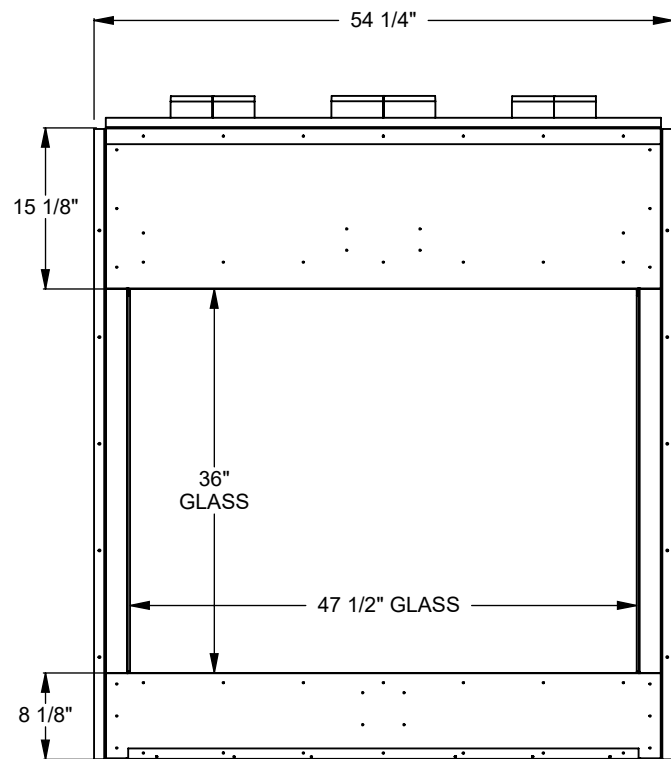

PC436
Prodigy Single Sided
COOL-Pack Top Intake

NOTE	UNLESS OTHERWISE SPECIFIED	DATE
PRODIGY SERIES UNITS ARE EQUIPPED WITH MULTI-COLOR LED UPLIGHTING.	DIMENSIONS ARE IN INCHES TOLERANCES: FRACTIONAL $\pm 1/8"$	01/29/2021

MONTIGO
the art of fireplaces
www.montigo.com