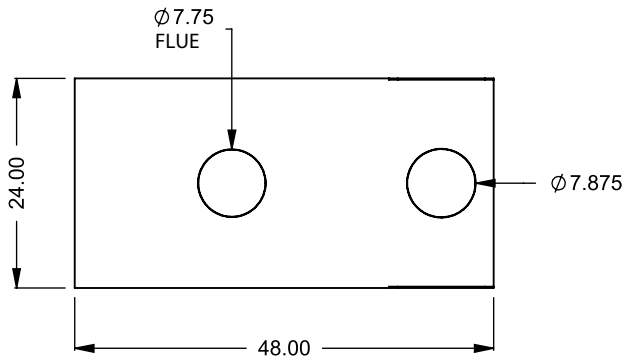

C320PFC
Power COOL-Pack
24D Top Intake

**PRELIMINARY
DRAWING ONLY**

EXAMPLE CONFIGURATION	UNLESS OTHERWISE SPECIFIED	DATE
MONTIGO COMMERCIAL FIREPLACES ARE CUSTOM BUILT FOR EACH PROJECT. THIS DRAWING IS FOR REFERENCE ONLY. FLUE AND AIR INTAKE SIZES ARE SUBJECT TO CHANGE DEPENDING ON VENT RUN.	DIMENSIONS ARE IN INCHES TOLERANCES: FRACTIONAL $\pm 1/8"$	15/10/2020

MONTIGO
the art of **fireplaces**
www.montigo.com