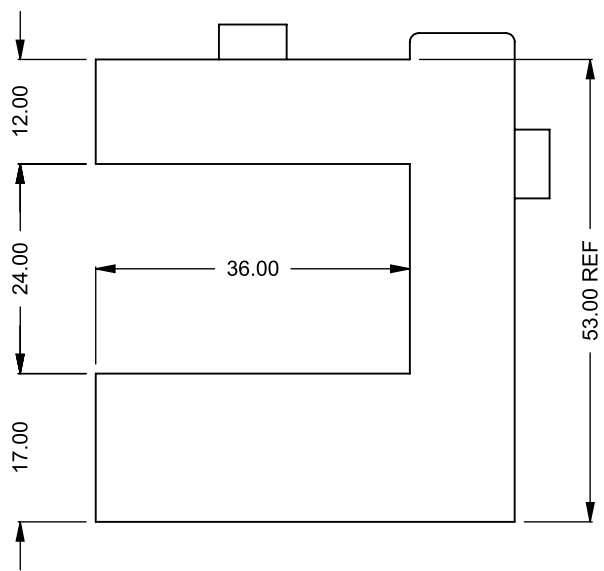

UNLESS OTHERWISE SPECIFIED

DIMENSIONS ARE IN INCHES
TOLERANCES: FRACTIONAL $\pm 1/8"$

DATE

15/10/2020

MONTIGO
the art of **fireplaces**

www.montigo.com

C320PFC
 Power COOL-Pack
24D Rear Intake

**PRELIMINARY
 DRAWING ONLY** 