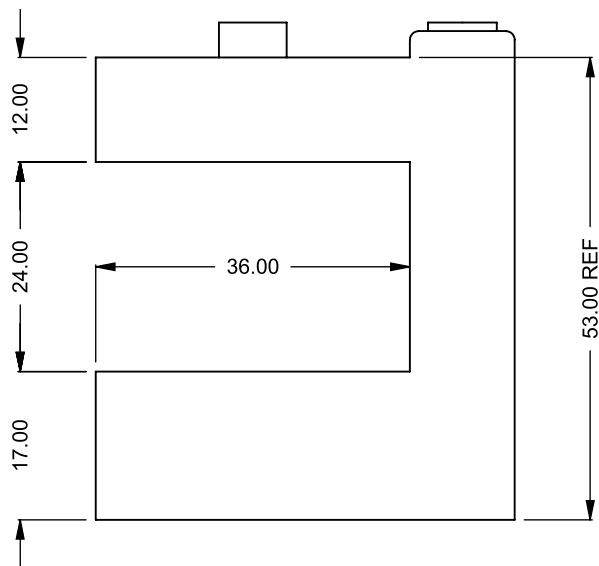

C320PFC
Power COOL-Pack
24D Top Intake

**PRELIMINARY
DRAWING ONLY**

EXAMPLE CONFIGURATION	UNLESS OTHERWISE SPECIFIED	DATE
MONTIGO COMMERCIAL FIREPLACES ARE CUSTOM BUILT FOR EACH PROJECT. THIS DRAWING IS FOR REFERENCE ONLY. FLUE AND AIR INTAKE SIZES ARE SUBJECT TO CHANGE DEPENDING ON VENT RUN.	DIMENSIONS ARE IN INCHES TOLERANCES: FRACTIONAL $\pm 1/8"$	15/10/2020

MONTIGO
the art of **fireplaces**
www.montigo.com