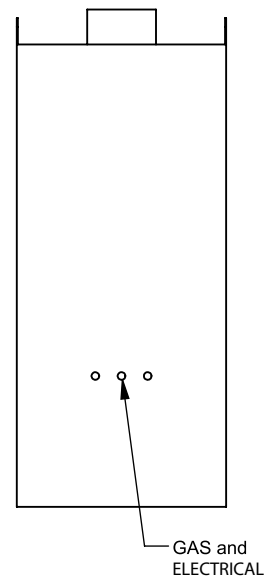

C320PFC
Power COOL-Pack
24D Top Intake

**PRELIMINARY
DRAWING ONLY**

EXAMPLE CONFIGURATION	UNLESS OTHERWISE SPECIFIED	DATE
MONTIGO COMMERCIAL FIREPLACES ARE CUSTOM BUILT FOR EACH PROJECT. THIS DRAWING IS FOR REFERENCE ONLY. FLUE AND AIR INTAKE SIZES ARE SUBJECT TO CHANGE DEPENDING ON VENT RUN.	DIMENSIONS ARE IN INCHES TOLERANCES: FRACTIONAL $\pm 1/8"$	15/10/2020

MONTIGO
the art of **fireplaces**
www.montigo.com