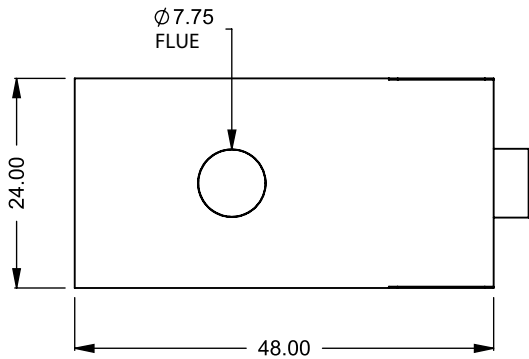

UNLESS OTHERWISE SPECIFIED

DIMENSIONS ARE IN INCHES
TOLERANCES: FRACTIONAL $\pm 1/8"$

DATE

15/10/2020

MONTIGO
the art of **fireplaces**

www.montigo.com

C320PFC
 Power COOL-Pack
24D Rear Intake

**PRELIMINARY
 DRAWING ONLY** 