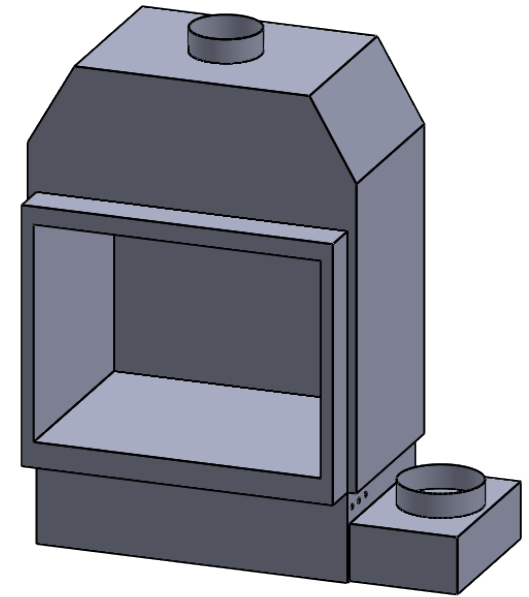

**PRELIMINARY
DRAWING ONLY**

EXAMPLE CONFIGURATION	UNLESS OTHERWISE SPECIFIED	DATE
MONTIGO COMMERCIAL FIREPLACES ARE CUSTOM BUILT FOR EACH PROJECT. THIS DRAWING IS FOR REFERENCE ONLY. FLUE AND AIR INTAKE SIZES ARE SUBJECT TO CHANGE DEPENDING ON VENT RUN.	DIMENSIONS ARE IN INCHES TOLERANCES: FRACTIONAL $\pm 1/8"$	15/10/2020

BF48
COOL-Pack / Power COOL-Pack
One Side Right Intake

MONTIGO
the art of **fireplaces**
www.montigo.com