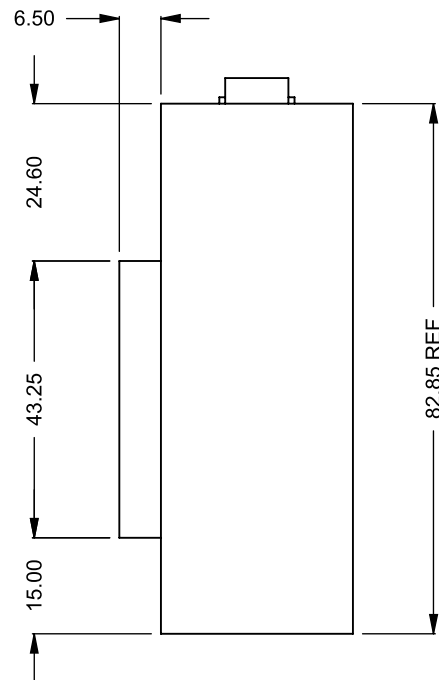

BF48
COOL-Pack / Power COOL-Pack
Top Dual Side Intake

**PRELIMINARY
DRAWING ONLY**

EXAMPLE CONFIGURATION	UNLESS OTHERWISE SPECIFIED	DATE
MONTIGO COMMERCIAL FIREPLACES ARE CUSTOM BUILT FOR EACH PROJECT. THIS DRAWING IS FOR REFERENCE ONLY. FLUE AND AIR INTAKE SIZES ARE SUBJECT TO CHANGE DEPENDING ON VENT RUN.	DIMENSIONS ARE IN INCHES TOLERANCES: FRACTIONAL $\pm 1/8"$	15/10/2020

MONTIGO
the art of **fireplaces**
www.montigo.com