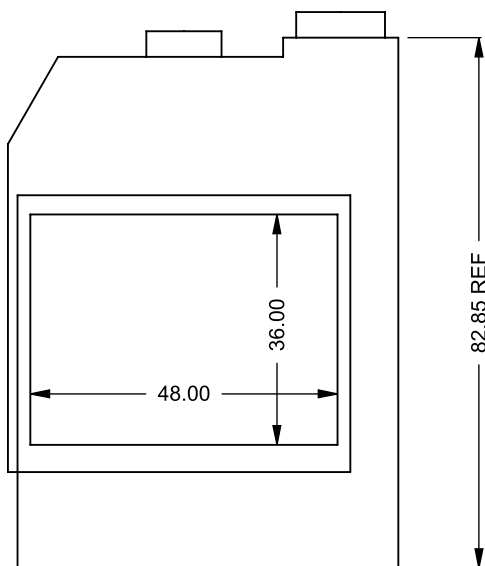

BF48
COOL-Pack / Power COOL-Pack
Top One Side Right Intake

**PRELIMINARY
DRAWING ONLY**

EXAMPLE CONFIGURATION	UNLESS OTHERWISE SPECIFIED	DATE
MONTIGO COMMERCIAL FIREPLACES ARE CUSTOM BUILT FOR EACH PROJECT. THIS DRAWING IS FOR REFERENCE ONLY. FLUE AND AIR INTAKE SIZES ARE SUBJECT TO CHANGE DEPENDING ON VENT RUN.	DIMENSIONS ARE IN INCHES TOLERANCES: FRACTIONAL $\pm 1/8"$	15/10/2020

MONTIGO
the art of **fireplaces**
www.montigo.com