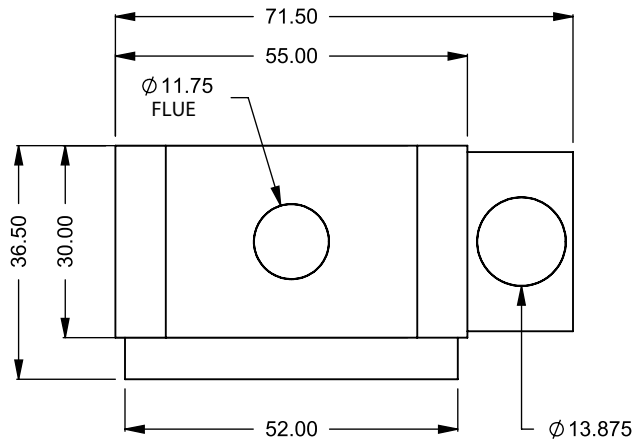

**PRELIMINARY
DRAWING ONLY**

EXAMPLE CONFIGURATION	UNLESS OTHERWISE SPECIFIED	DATE
MONTIGO COMMERCIAL FIREPLACES ARE CUSTOM BUILT FOR EACH PROJECT. THIS DRAWING IS FOR REFERENCE ONLY. FLUE AND AIR INTAKE SIZES ARE SUBJECT TO CHANGE DEPENDING ON VENT RUN.	DIMENSIONS ARE IN INCHES TOLERANCES: FRACTIONAL $\pm 1/8"$	15/10/2020

BF48
COOL-Pack / Power COOL-Pack
One Side Right Intake

MONTIGO
the art of **fireplaces**
www.montigo.com