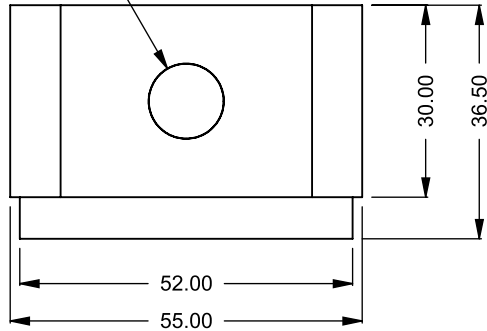

Ø 11.75 FLUE

BF48

COOL-Pack / Power COOL-Pack
Front Intake

**PRELIMINARY
DRAWING ONLY**

EXAMPLE CONFIGURATION	UNLESS OTHERWISE SPECIFIED	DATE
MONTIGO COMMERCIAL FIREPLACES ARE CUSTOM BUILT FOR EACH PROJECT. THIS DRAWING IS FOR REFERENCE ONLY. FLUE AND AIR INTAKE SIZES ARE SUBJECT TO CHANGE DEPENDING ON VENT RUN.	DIMENSIONS ARE IN INCHES TOLERANCES: FRACTIONAL ± 1/8"	15/10/2020

MONTIGO
the art of **fireplaces**
www.montigo.com