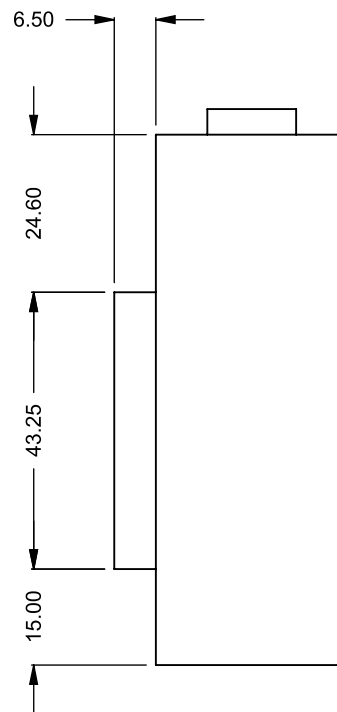

BF48
COOL-Pack / Power COOL-Pack
Top One Side Right Intake

**PRELIMINARY
DRAWING ONLY**

EXAMPLE CONFIGURATION	UNLESS OTHERWISE SPECIFIED	DATE
MONTIGO COMMERCIAL FIREPLACES ARE CUSTOM BUILT FOR EACH PROJECT. THIS DRAWING IS FOR REFERENCE ONLY. FLUE AND AIR INTAKE SIZES ARE SUBJECT TO CHANGE DEPENDING ON VENT RUN.	DIMENSIONS ARE IN INCHES TOLERANCES: FRACTIONAL $\pm 1/8"$	15/10/2020

MONTIGO
the art of **fireplaces**
www.montigo.com