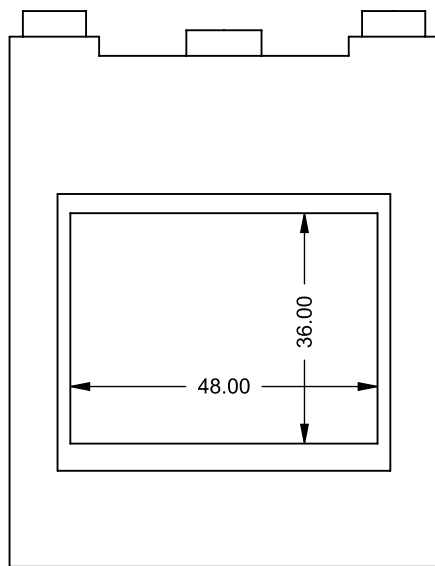

BF48
COOL-Pack / Power COOL-Pack
Top Dual Side Intake

**PRELIMINARY
DRAWING ONLY**

EXAMPLE CONFIGURATION	UNLESS OTHERWISE SPECIFIED	DATE
MONTIGO COMMERCIAL FIREPLACES ARE CUSTOM BUILT FOR EACH PROJECT. THIS DRAWING IS FOR REFERENCE ONLY. FLUE AND AIR INTAKE SIZES ARE SUBJECT TO CHANGE DEPENDING ON VENT RUN.	DIMENSIONS ARE IN INCHES TOLERANCES: FRACTIONAL $\pm 1/8"$	15/10/2020

MONTIGO
the art of **fireplaces**
www.montigo.com