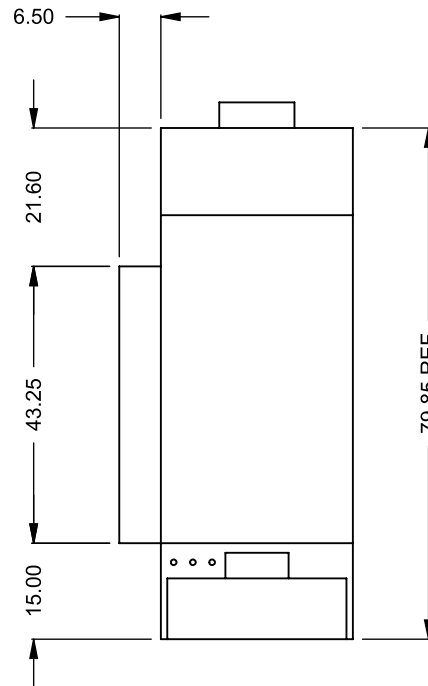

BF48

COOL-Pack / Power COOL-Pack
Dual Side Intake

PRELIMINARY
DRAWING ONLY

EXAMPLE CONFIGURATION

MONTIGO COMMERCIAL FIREPLACES ARE CUSTOM BUILT FOR EACH PROJECT. THIS DRAWING IS FOR REFERENCE ONLY.

FLUE AND AIR INTAKE SIZES ARE SUBJECT TO CHANGE DEPENDING ON VENT RUN.

UNLESS OTHERWISE SPECIFIED

DIMENSIONS ARE IN INCHES
TOLERANCES: FRACTIONAL $\pm 1/8"$

DATE

15/10/2020

MONTIGO
the art of fireplaces®

www.montigo.com