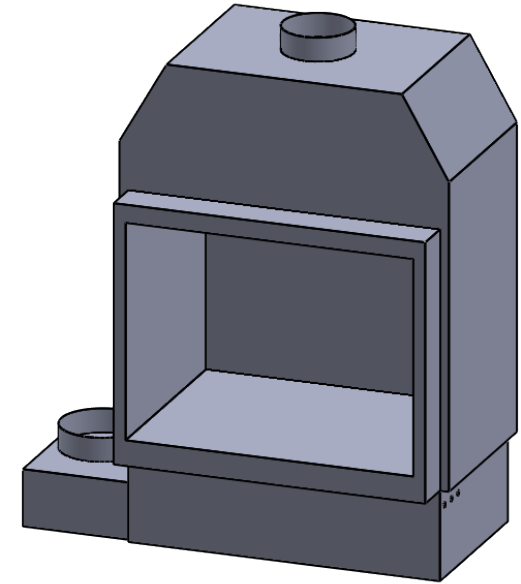

FLUE AND AIR INTAKE SIZES ARE SUBJECT TO CHANGE DEPENDING ON VENT RUN.

UNLESS OTHERWISE SPECIFIED

DIMENSIONS ARE IN INCHES
TOLERANCES: FRACTIONAL $\pm 1/8"$

DATE

15/10/2020

MONTIGO
the art of **fireplaces**

www.montigo.com

BF48
 COOL-Pack / Power COOL-Pack
One Side Left Intake

**PRELIMINARY
 DRAWING ONLY** 

EXAMPLE CONFIGURATION	UNLESS OTHERWISE SPECIFIED	DATE
MONTIGO COMMERCIAL FIREPLACES ARE CUSTOM BUILT FOR EACH PROJECT. THIS DRAWING IS FOR REFERENCE ONLY. FLUE AND AIR INTAKE SIZES ARE SUBJECT TO CHANGE DEPENDING ON VENT RUN.	DIMENSIONS ARE IN INCHES TOLERANCES: FRACTIONAL $\pm 1/8"$	15/10/2020