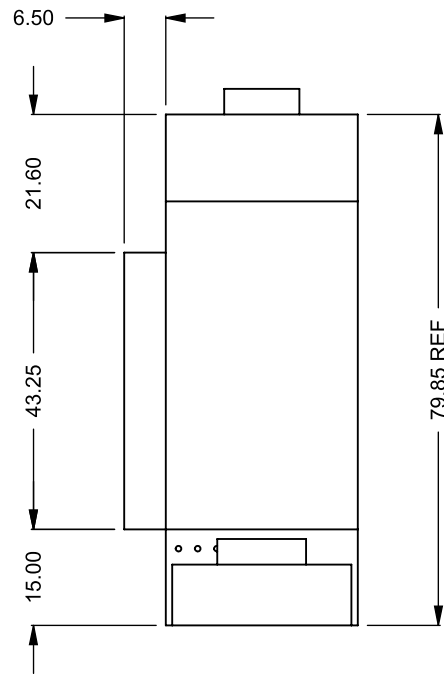

**PRELIMINARY
DRAWING ONLY**

EXAMPLE CONFIGURATION	UNLESS OTHERWISE SPECIFIED	DATE
MONTIGO COMMERCIAL FIREPLACES ARE CUSTOM BUILT FOR EACH PROJECT. THIS DRAWING IS FOR REFERENCE ONLY. FLUE AND AIR INTAKE SIZES ARE SUBJECT TO CHANGE DEPENDING ON VENT RUN.	DIMENSIONS ARE IN INCHES TOLERANCES: FRACTIONAL $\pm 1/8"$	15/10/2020

BF48
COOL-Pack / Power COOL-Pack
One Side Right Intake

MONTIGO
the art of **fireplaces**
www.montigo.com