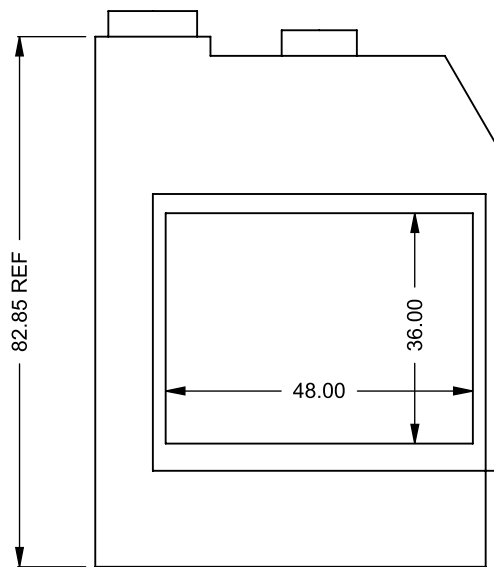

FLUE AND AIR INTAKE SIZES ARE SUBJECT TO CHANGE DEPENDING ON VENT RUN.

UNLESS OTHERWISE SPECIFIED

DIMENSIONS ARE IN INCHES
TOLERANCES: FRACTIONAL $\pm 1/8"$

DATE

15/10/2020

MONTIGO
the art of fireplaces®

www.montigo.com