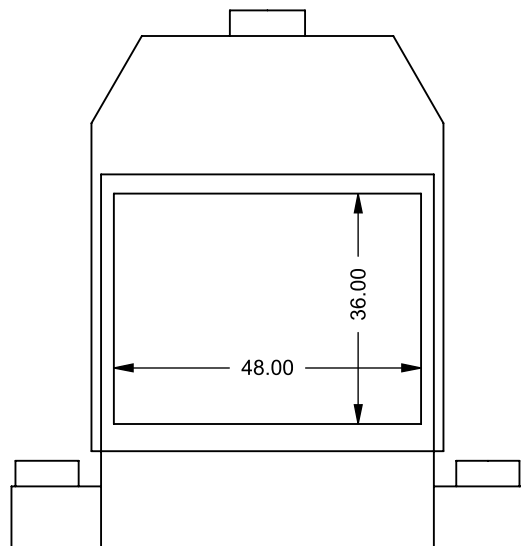

BF48

COOL-Pack / Power COOL-Pack
Dual Side Intake

PRELIMINARY
DRAWING ONLY

EXAMPLE CONFIGURATION

MONTIGO COMMERCIAL FIREPLACES ARE CUSTOM BUILT FOR EACH PROJECT. THIS DRAWING IS FOR REFERENCE ONLY.

FLUE AND AIR INTAKE SIZES ARE SUBJECT TO CHANGE DEPENDING ON VENT RUN.

UNLESS OTHERWISE SPECIFIED

DIMENSIONS ARE IN INCHES
TOLERANCES: FRACTIONAL $\pm 1/8"$

DATE

15/10/2020

MONTIGO
the art of fireplaces®

www.montigo.com