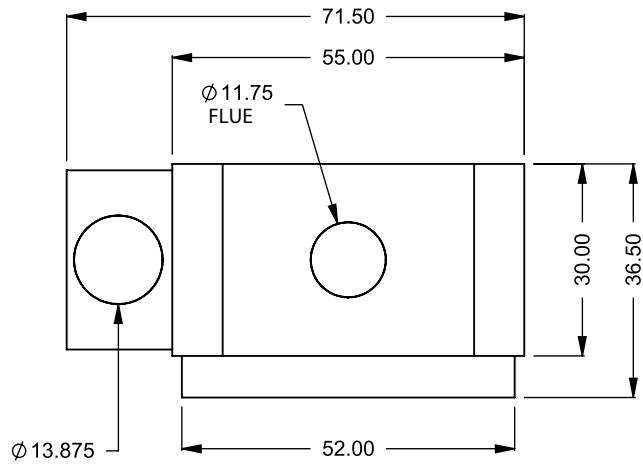

BF48
COOL-Pack / Power COOL-Pack
One Side Left Intake

**PRELIMINARY
DRAWING ONLY**

EXAMPLE CONFIGURATION	UNLESS OTHERWISE SPECIFIED	DATE
MONTIGO COMMERCIAL FIREPLACES ARE CUSTOM BUILT FOR EACH PROJECT. THIS DRAWING IS FOR REFERENCE ONLY. FLUE AND AIR INTAKE SIZES ARE SUBJECT TO CHANGE DEPENDING ON VENT RUN.	DIMENSIONS ARE IN INCHES TOLERANCES: FRACTIONAL $\pm 1/8"$	15/10/2020

MONTIGO
the art of **fireplaces**
www.montigo.com