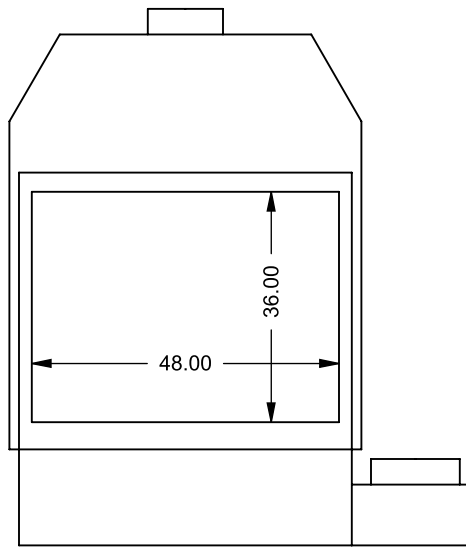

**PRELIMINARY
DRAWING ONLY**

EXAMPLE CONFIGURATION	UNLESS OTHERWISE SPECIFIED	DATE
MONTIGO COMMERCIAL FIREPLACES ARE CUSTOM BUILT FOR EACH PROJECT. THIS DRAWING IS FOR REFERENCE ONLY. FLUE AND AIR INTAKE SIZES ARE SUBJECT TO CHANGE DEPENDING ON VENT RUN.	DIMENSIONS ARE IN INCHES TOLERANCES: FRACTIONAL $\pm 1/8"$	15/10/2020

BF48
COOL-Pack / Power COOL-Pack
One Side Right Intake

MONTIGO
the art of **fireplaces**
www.montigo.com