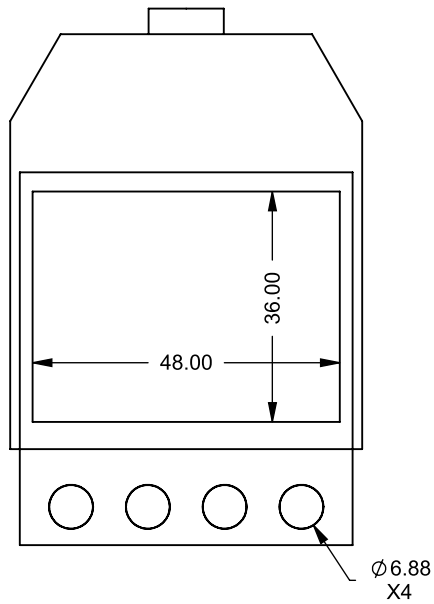

Ø 11.75 FLUE

BF48

COOL-Pack / Power COOL-Pack
Front Intake

**PRELIMINARY
DRAWING ONLY**

EXAMPLE CONFIGURATION	UNLESS OTHERWISE SPECIFIED	DATE
MONTIGO COMMERCIAL FIREPLACES ARE CUSTOM BUILT FOR EACH PROJECT. THIS DRAWING IS FOR REFERENCE ONLY. FLUE AND AIR INTAKE SIZES ARE SUBJECT TO CHANGE DEPENDING ON VENT RUN.	DIMENSIONS ARE IN INCHES TOLERANCES: FRACTIONAL ± 1/8"	15/10/2020

MONTIGO
the art of **fireplaces**
www.montigo.com