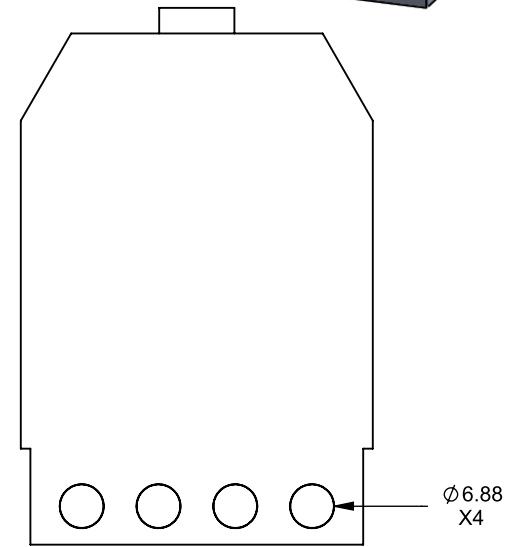

BF48

COOL-Pack / Power COOL-Pack
Rear Intake

**PRELIMINARY
DRAWING ONLY**

EXAMPLE CONFIGURATION

MONTIGO COMMERCIAL FIREPLACES ARE CUSTOM BUILT FOR EACH PROJECT. THIS DRAWING IS FOR REFERENCE ONLY.

FLUE AND AIR INTAKE SIZES ARE SUBJECT TO CHANGE DEPENDING ON VENT RUN.

UNLESS OTHERWISE SPECIFIED

DIMENSIONS ARE IN INCHES
TOLERANCES: FRACTIONAL $\pm 1/8"$

DATE

15/10/2020

MONTIGO
the art of **fireplaces**

www.montigo.com