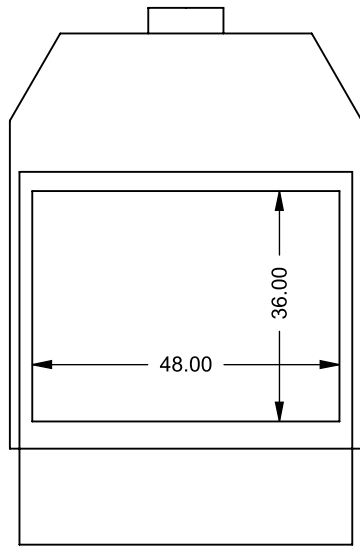

BF48

COOL-Pack / Power COOL-Pack
Rear Intake

**PRELIMINARY
DRAWING ONLY**

EXAMPLE CONFIGURATION

MONTIGO COMMERCIAL FIREPLACES ARE CUSTOM BUILT FOR EACH PROJECT. THIS DRAWING IS FOR REFERENCE ONLY.

FLUE AND AIR INTAKE SIZES ARE SUBJECT TO CHANGE DEPENDING ON VENT RUN.

UNLESS OTHERWISE SPECIFIED

DIMENSIONS ARE IN INCHES
TOLERANCES: FRACTIONAL $\pm 1/8"$

DATE

15/10/2020

MONTIGO
the art of **fireplaces**

www.montigo.com