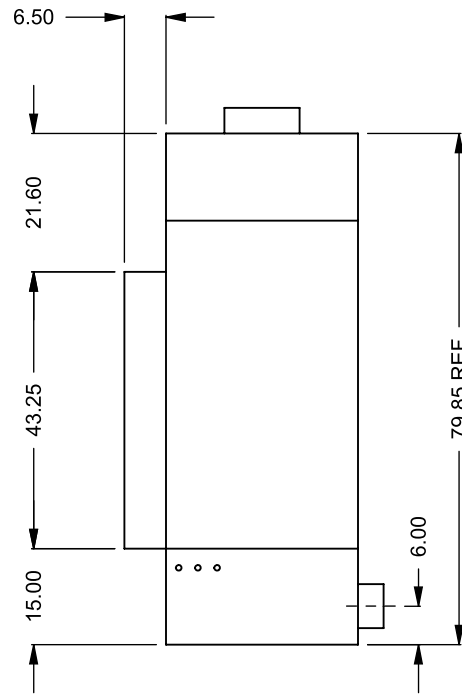

BF48

COOL-Pack / Power COOL-Pack
Rear Intake

**PRELIMINARY
DRAWING ONLY**

EXAMPLE CONFIGURATION

MONTIGO COMMERCIAL FIREPLACES ARE CUSTOM BUILT FOR EACH PROJECT. THIS DRAWING IS FOR REFERENCE ONLY.

FLUE AND AIR INTAKE SIZES ARE SUBJECT TO CHANGE DEPENDING ON VENT RUN.

UNLESS OTHERWISE SPECIFIED

DIMENSIONS ARE IN INCHES
TOLERANCES: FRACTIONAL $\pm 1/8"$

DATE

15/10/2020

MONTIGO
the art of **fireplaces**

www.montigo.com