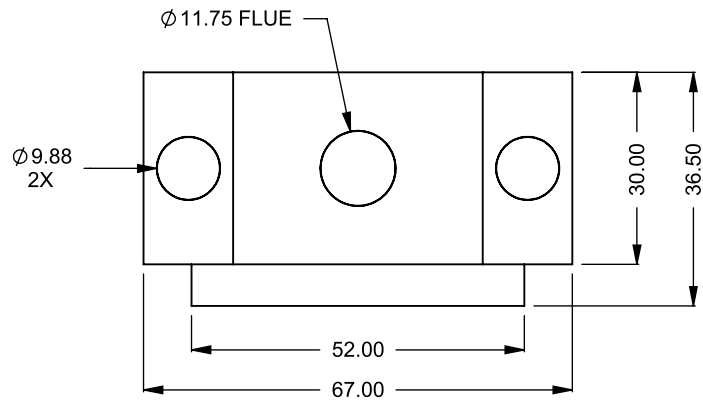

BF48
COOL-Pack / Power COOL-Pack
Top Dual Side Intake

**PRELIMINARY
DRAWING ONLY**

EXAMPLE CONFIGURATION	UNLESS OTHERWISE SPECIFIED	DATE
MONTIGO COMMERCIAL FIREPLACES ARE CUSTOM BUILT FOR EACH PROJECT. THIS DRAWING IS FOR REFERENCE ONLY. FLUE AND AIR INTAKE SIZES ARE SUBJECT TO CHANGE DEPENDING ON VENT RUN.	DIMENSIONS ARE IN INCHES TOLERANCES: FRACTIONAL $\pm 1/8"$	15/10/2020

MONTIGO
the art of **fireplaces**
www.montigo.com