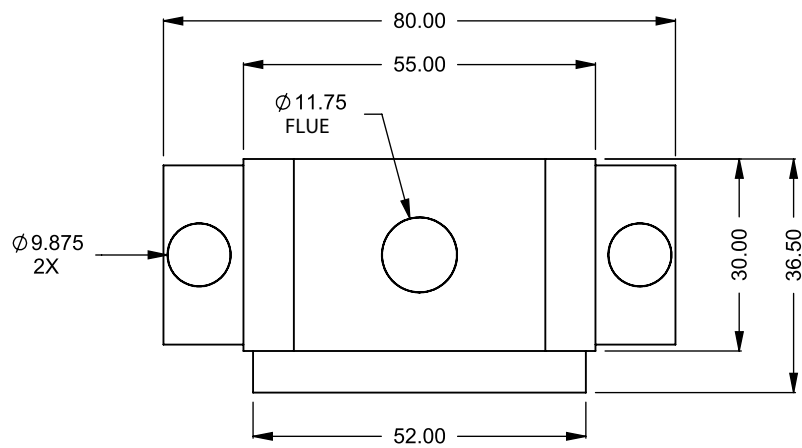

BF48

COOL-Pack / Power COOL-Pack
Dual Side Intake

PRELIMINARY
DRAWING ONLY

EXAMPLE CONFIGURATION

MONTIGO COMMERCIAL FIREPLACES ARE CUSTOM BUILT FOR EACH PROJECT. THIS DRAWING IS FOR REFERENCE ONLY.

FLUE AND AIR INTAKE SIZES ARE SUBJECT TO CHANGE DEPENDING ON VENT RUN.

UNLESS OTHERWISE SPECIFIED

DIMENSIONS ARE IN INCHES
TOLERANCES: FRACTIONAL $\pm 1/8"$

DATE

15/10/2020

MONTIGO
the art of fireplaces®

www.montigo.com