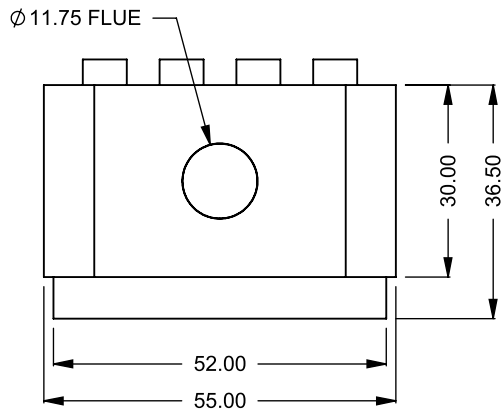

BF48

COOL-Pack / Power COOL-Pack
Rear Intake

**PRELIMINARY
DRAWING ONLY**

EXAMPLE CONFIGURATION

MONTIGO COMMERCIAL FIREPLACES ARE CUSTOM BUILT FOR EACH PROJECT. THIS DRAWING IS FOR REFERENCE ONLY.

FLUE AND AIR INTAKE SIZES ARE SUBJECT TO CHANGE DEPENDING ON VENT RUN.

UNLESS OTHERWISE SPECIFIED

DIMENSIONS ARE IN INCHES
TOLERANCES: FRACTIONAL $\pm 1/8"$

DATE

15/10/2020

MONTIGO
the art of **fireplaces**

www.montigo.com