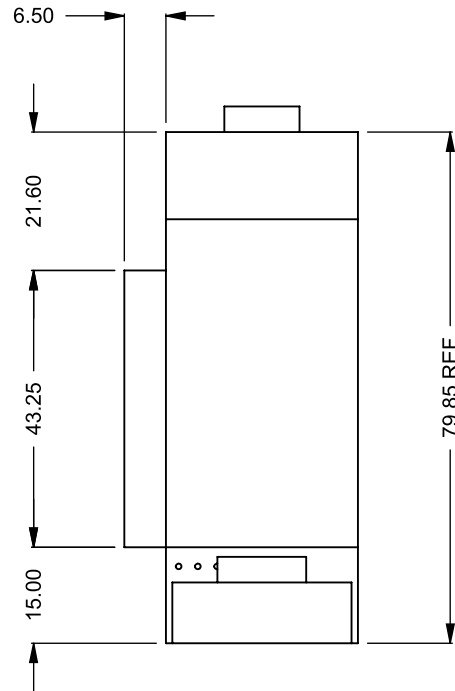

BF48
COOL-Pack / Power COOL-Pack
One Side Left Intake

**PRELIMINARY
DRAWING ONLY**

EXAMPLE CONFIGURATION	UNLESS OTHERWISE SPECIFIED	DATE
MONTIGO COMMERCIAL FIREPLACES ARE CUSTOM BUILT FOR EACH PROJECT. THIS DRAWING IS FOR REFERENCE ONLY. FLUE AND AIR INTAKE SIZES ARE SUBJECT TO CHANGE DEPENDING ON VENT RUN.	DIMENSIONS ARE IN INCHES TOLERANCES: FRACTIONAL $\pm 1/8"$	15/10/2020

MONTIGO
the art of **fireplaces**
www.montigo.com