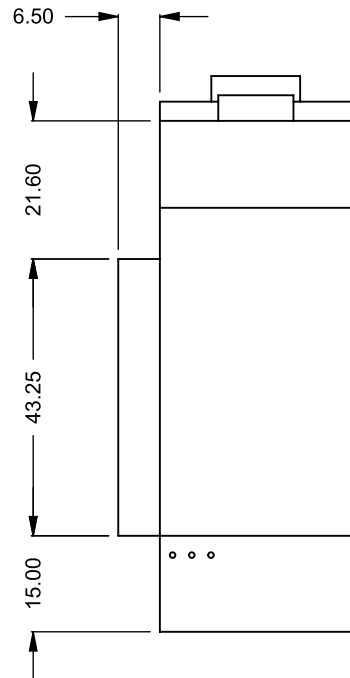

FLUE AND AIR INTAKE SIZES ARE SUBJECT TO CHANGE DEPENDING ON VENT RUN.

UNLESS OTHERWISE SPECIFIED

DIMENSIONS ARE IN INCHES
TOLERANCES: FRACTIONAL $\pm 1/8"$

DATE

15/10/2020

MONTIGO
the art of fireplaces®

www.montigo.com