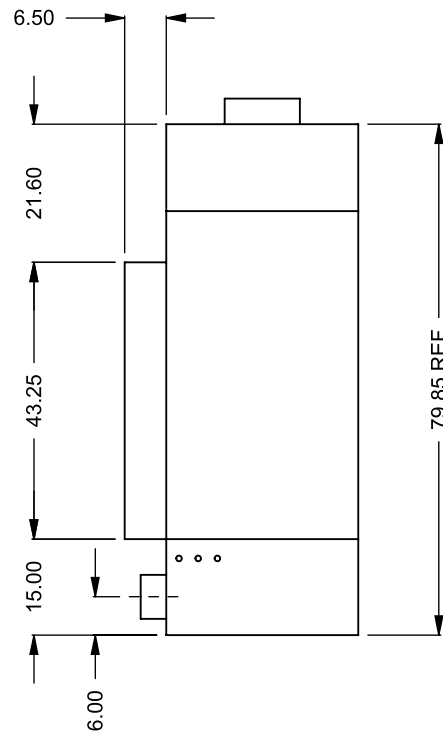

Ø 11.75 FLUE

BF48

COOL-Pack / Power COOL-Pack
Front Intake

**PRELIMINARY
DRAWING ONLY**

EXAMPLE CONFIGURATION	UNLESS OTHERWISE SPECIFIED	DATE
MONTIGO COMMERCIAL FIREPLACES ARE CUSTOM BUILT FOR EACH PROJECT. THIS DRAWING IS FOR REFERENCE ONLY. FLUE AND AIR INTAKE SIZES ARE SUBJECT TO CHANGE DEPENDING ON VENT RUN.	DIMENSIONS ARE IN INCHES TOLERANCES: FRACTIONAL ± 1/8"	15/10/2020

MONTIGO
the art of **fireplaces**
www.montigo.com