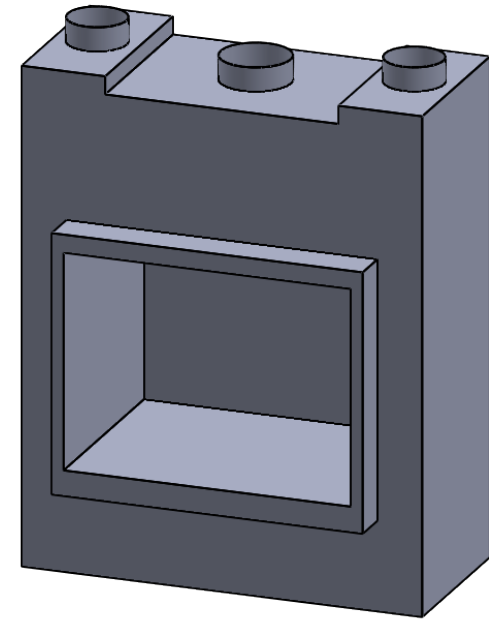

MONTIGO
 the art of **fireplaces**
www.montigo.com

BF48
 COOL-Pack / Power COOL-Pack
Top One Side Right Intake

**PRELIMINARY
 DRAWING ONLY** 

EXAMPLE CONFIGURATION	UNLESS OTHERWISE SPECIFIED	DATE
MONTIGO COMMERCIAL FIREPLACES ARE CUSTOM BUILT FOR EACH PROJECT. THIS DRAWING IS FOR REFERENCE ONLY. FLUE AND AIR INTAKE SIZES ARE SUBJECT TO CHANGE DEPENDING ON VENT RUN.	DIMENSIONS ARE IN INCHES TOLERANCES: FRACTIONAL $\pm 1/8"$	15/10/2020

MONTIGO
 the art of **fireplaces**
 www.montigo.com

BF48
 COOL-Pack / Power COOL-Pack
Top Dual Side Intake

**PRELIMINARY
 DRAWING ONLY** 

EXAMPLE CONFIGURATION	UNLESS OTHERWISE SPECIFIED	DATE
MONTIGO COMMERCIAL FIREPLACES ARE CUSTOM BUILT FOR EACH PROJECT. THIS DRAWING IS FOR REFERENCE ONLY. FLUE AND AIR INTAKE SIZES ARE SUBJECT TO CHANGE DEPENDING ON VENT RUN.	DIMENSIONS ARE IN INCHES TOLERANCES: FRACTIONAL $\pm 1/8"$	15/10/2020