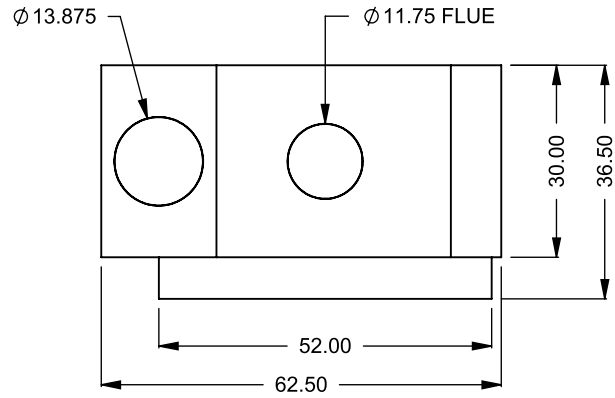

FLUE AND AIR INTAKE SIZES ARE SUBJECT TO CHANGE DEPENDING ON VENT RUN.

UNLESS OTHERWISE SPECIFIED

DIMENSIONS ARE IN INCHES
TOLERANCES: FRACTIONAL $\pm 1/8"$

DATE

15/10/2020

MONTIGO
the art of fireplaces®

www.montigo.com