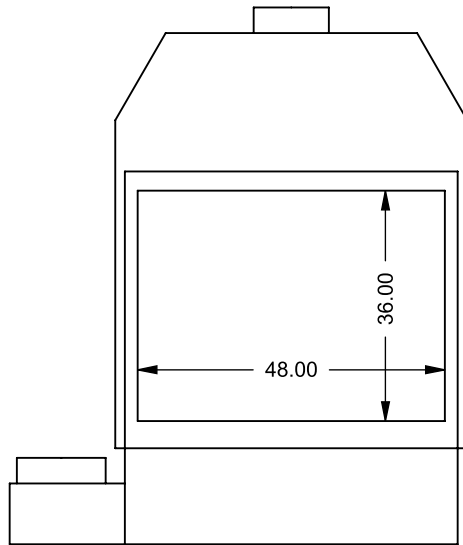

BF48
COOL-Pack / Power COOL-Pack
One Side Left Intake

**PRELIMINARY
DRAWING ONLY**

EXAMPLE CONFIGURATION	UNLESS OTHERWISE SPECIFIED	DATE
MONTIGO COMMERCIAL FIREPLACES ARE CUSTOM BUILT FOR EACH PROJECT. THIS DRAWING IS FOR REFERENCE ONLY. FLUE AND AIR INTAKE SIZES ARE SUBJECT TO CHANGE DEPENDING ON VENT RUN.	DIMENSIONS ARE IN INCHES TOLERANCES: FRACTIONAL $\pm 1/8"$	15/10/2020

MONTIGO
the art of **fireplaces**
www.montigo.com