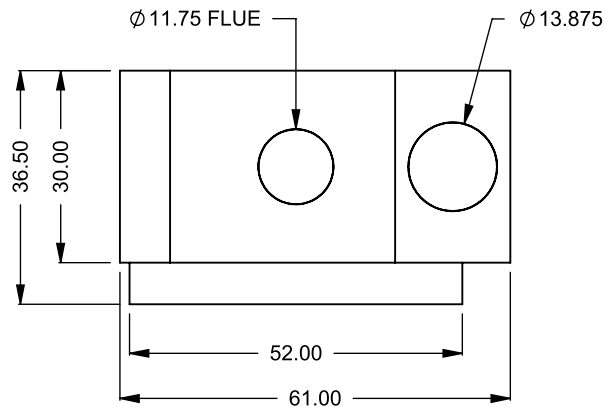

BF48
COOL-Pack / Power COOL-Pack
Top One Side Right Intake

**PRELIMINARY
DRAWING ONLY**

EXAMPLE CONFIGURATION	UNLESS OTHERWISE SPECIFIED	DATE
MONTIGO COMMERCIAL FIREPLACES ARE CUSTOM BUILT FOR EACH PROJECT. THIS DRAWING IS FOR REFERENCE ONLY. FLUE AND AIR INTAKE SIZES ARE SUBJECT TO CHANGE DEPENDING ON VENT RUN.	DIMENSIONS ARE IN INCHES TOLERANCES: FRACTIONAL $\pm 1/8"$	15/10/2020

MONTIGO
the art of **fireplaces**
www.montigo.com